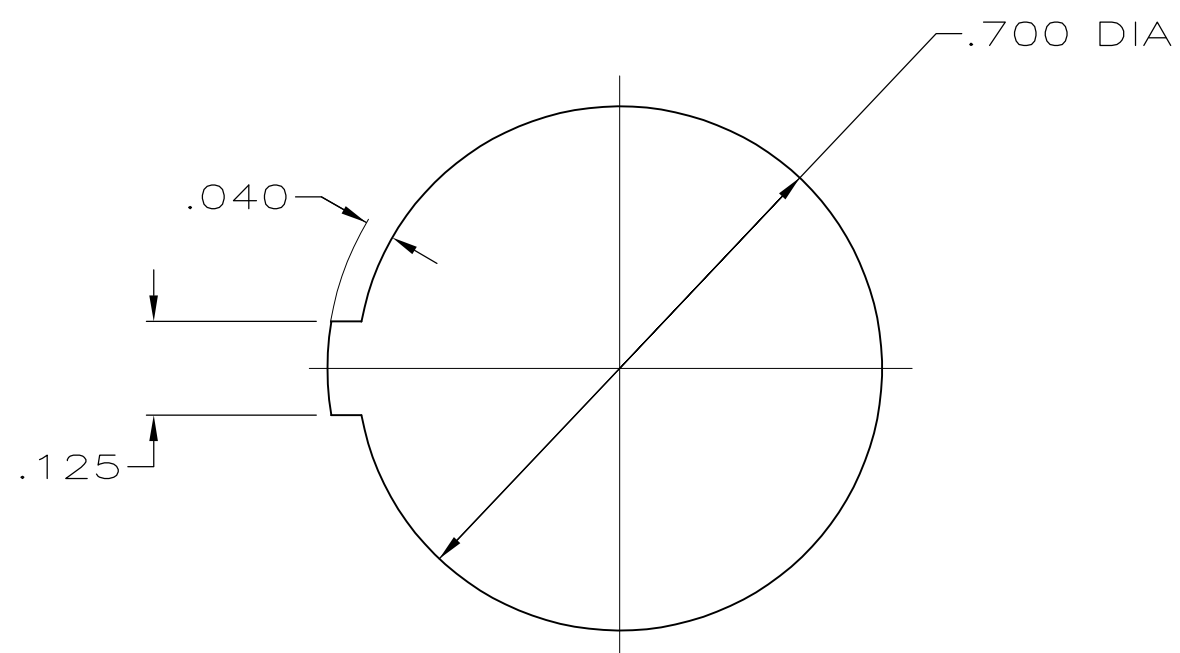

RECOMMENDED PANEL CUT-OUT

1. HOUSING TO BE INSERTED FROM PUNCHED SIDE OF PANEL.

207333-1  
PART NUMBER

THIS DRAWING IS A CONTROLLED DOCUMENT.		DWN	A.STAUB BG	9/5/90	<b>TE</b> TE Connectivity			
DIMENSIONS: INCHES		CHK	-	-				
TOLERANCES UNLESS OTHERWISE SPECIFIED:		APVD	-	-	NAME			
0 PLC ± -		PRODUCT SPEC	-	-	HOUSING, SOCKET, SNAP-IN AUDIO MICROPHONE CONNECTOR 6 POSITION			
1 PLC ± -		APPLICATION SPEC	-	-	SIZE	CAGE CODE	DRAWING NO	RESTRICTED TO
2 PLC ± -		WEIGHT	-	-	A2	00779	C=207333	-
3 PLC ± .005		CUSTOMER DRAWING	-	-	SCALE	SHEET	REV	
4 PLC ± -					4:1	1 of 1	E1	
4 ANGLES ± -								
FINISH								
MATERIAL THERMOPLASTIC COLOR-BLACK								