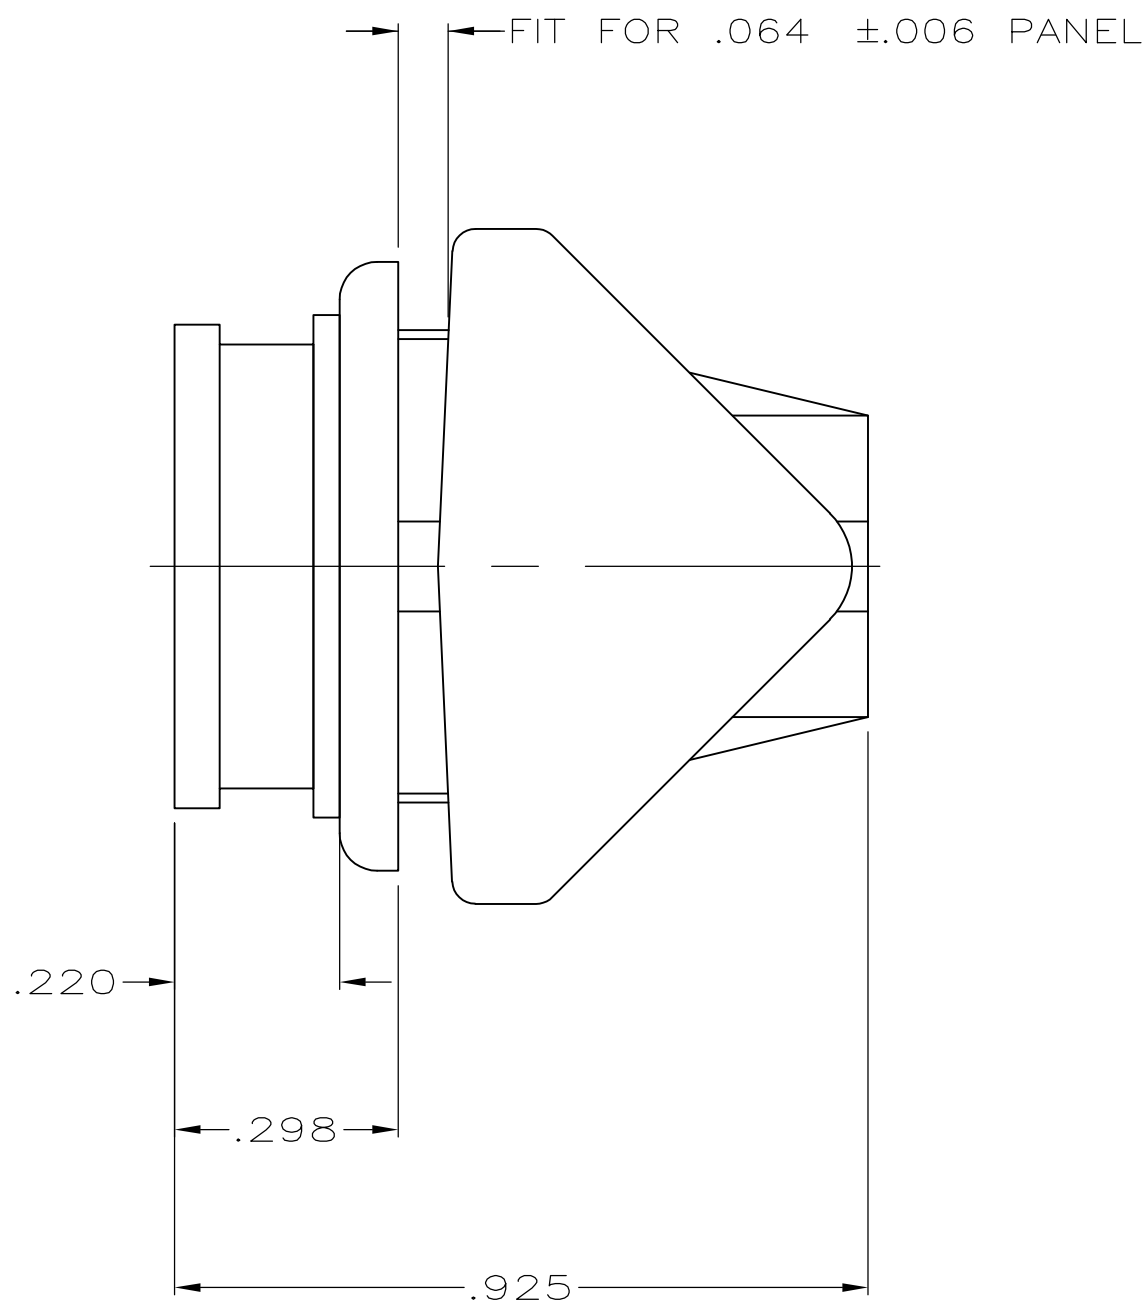

RECOMMENDED PANEL CUT-OUT

1. HOUSING TO BE INSERTED FROM PUNCHED SIDE OF PANEL.

207333-1  
PART NUMBER

THIS DRAWING IS A CONTROLLED DOCUMENT.		DWN	A.STAUB BG	9/5/90	<b>TE</b> TE Connectivity			
DIMENSIONS: INCHES		CHK	-	-				
TOLERANCES UNLESS OTHERWISE SPECIFIED:		APVD	-	-	NAME			
0 PLC ± -		PRODUCT SPEC	-	-	HOUSING, SOCKET, SNAP-IN AUDIO MICROPHONE CONNECTOR 6 POSITION			
1 PLC ± -		APPLICATION SPEC	-	-	SIZE	CAGE CODE	DRAWING NO	RESTRICTED TO
2 PLC ± -		WEIGHT	-	-	A2	00779	C=207333	-
3 PLC ± .005		CUSTOMER DRAWING	-	-	SCALE	SHEET	REV	
4 PLC ± -					4:1	1 of 1	E1	
4 ANGLES ± -								
FINISH								
MATERIAL THERMOPLASTIC COLOR-BLACK								