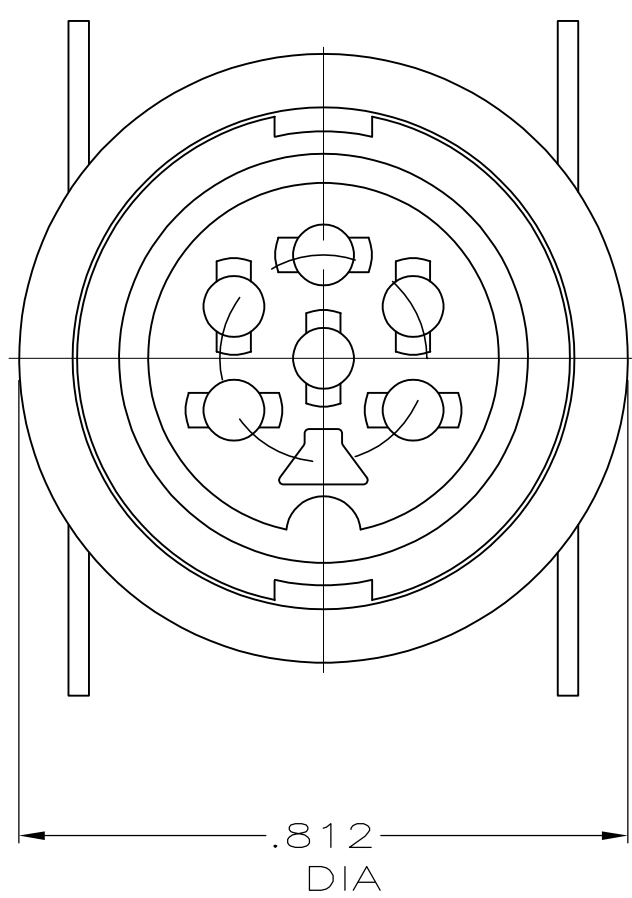

RECOMMENDED PANEL CUT-OUT

1. HOUSING TO BE INSERTED FROM PUNCHED SIDE OF PANEL.

207333-1  
PART NUMBER

THIS DRAWING IS A CONTROLLED DOCUMENT.		DWN	A.STAUB BG	9/5/90	<b>TE</b> TE Connectivity			
DIMENSIONS: INCHES		CHK	-	-				
TOLERANCES UNLESS OTHERWISE SPECIFIED:		APVD	-	-	NAME			
0 PLC ± -		PRODUCT SPEC	-	-	HOUSING, SOCKET, SNAP-IN AUDIO MICROPHONE CONNECTOR 6 POSITION			
1 PLC ± -		APPLICATION SPEC	-	-	SIZE	CAGE CODE	DRAWING NO	RESTRICTED TO
2 PLC ± -		WEIGHT	-	-	A2	00779	C=207333	-
3 PLC ± .005		CUSTOMER DRAWING	-	-	SCALE	SHEET	REV	
4 PLC ± -					4:1	1 of 1	E1	
4 ANGLES ± -								
FINISH								
MATERIAL THERMOPLASTIC COLOR-BLACK								