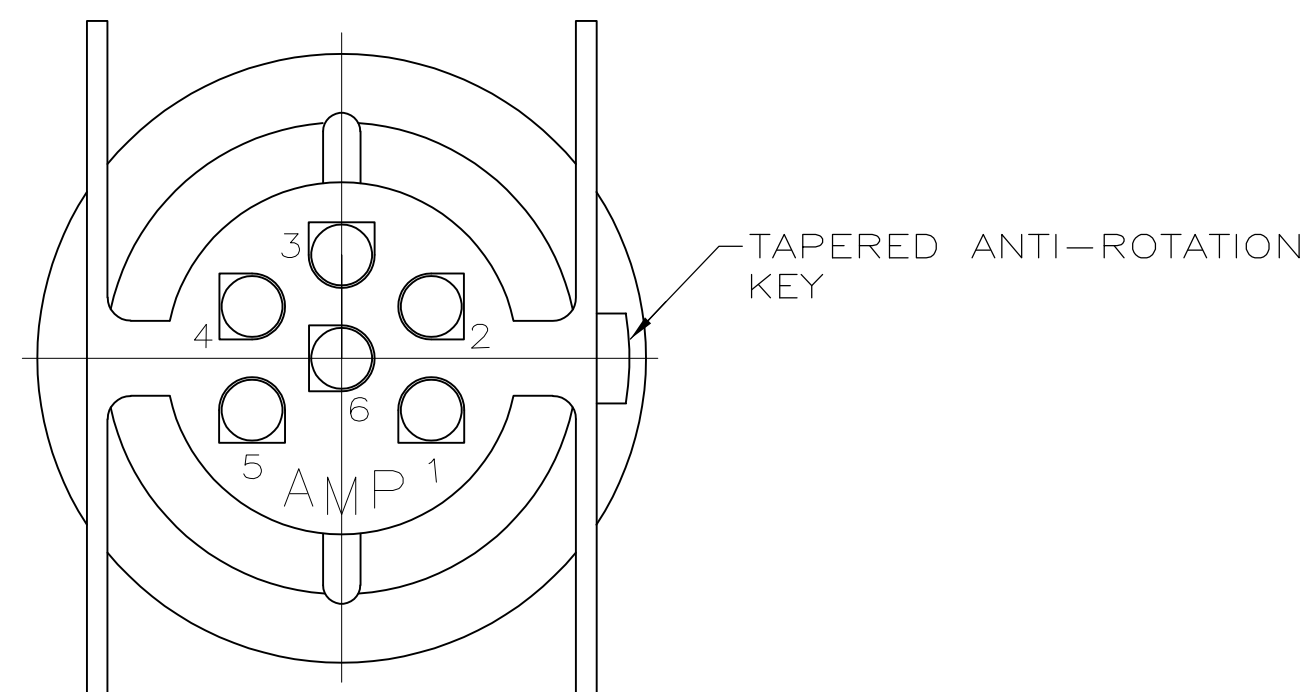

RECOMMENDED PANEL CUT-OUT

1. HOUSING TO BE INSERTED FROM PUNCHED SIDE OF PANEL.

207333-1  
PART NUMBER

THIS DRAWING IS A CONTROLLED DOCUMENT.		DWN	A.STAUB BG	9/5/90	<b>TE</b> TE Connectivity			
DIMENSIONS: INCHES		CHK	-	-				
TOLERANCES UNLESS OTHERWISE SPECIFIED:		APVD	-	-	NAME			
0 PLC ± -		PRODUCT SPEC	-	-	HOUSING, SOCKET, SNAP-IN AUDIO MICROPHONE CONNECTOR 6 POSITION			
1 PLC ± -		APPLICATION SPEC	-	-	SIZE	CAGE CODE	DRAWING NO	RESTRICTED TO
2 PLC ± -		WEIGHT	-	-	A2	00779	C=207333	-
3 PLC ± .005		CUSTOMER DRAWING	-	-	SCALE	SHEET	REV	
4 PLC ± -					4:1	1 of 1	E1	
4 ANGLES ± -								
FINISH								
MATERIAL THERMOPLASTIC COLOR-BLACK								