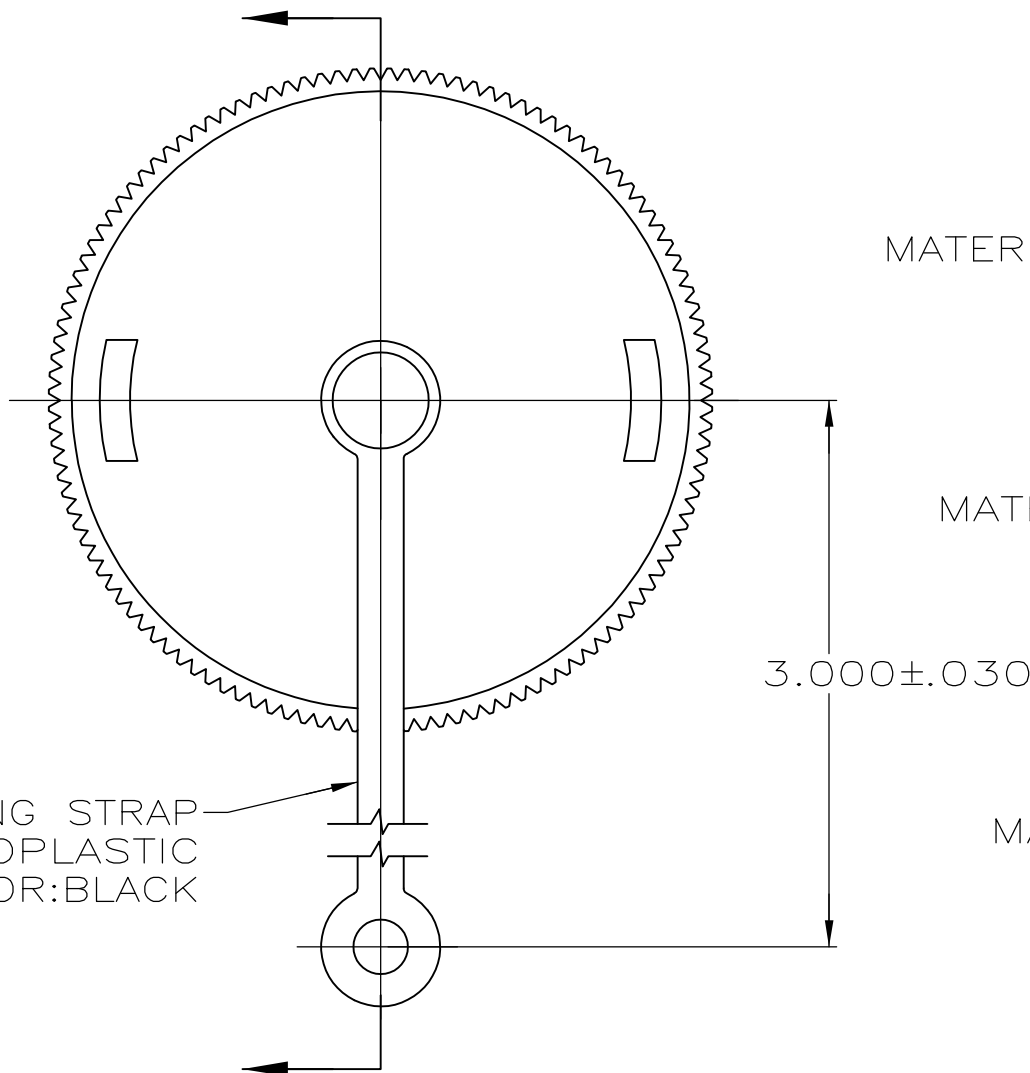

THIS DRAWING IS UNPUBLISHED.

RELEASED FOR PUBLICATION

ALL RIGHTS RESERVED.

© COPYRIGHT - By -

LOC	DIST	REVISIONS			
P	LTR	DESCRIPTION	DATE	DWN	APVD
BD	35	G3	REVISED PER ECO-11-004917	11MAR11	RK HMR

- 1 FINISH: ZINC PLATE WITH CLEAR CHROMATE
- 2 FINISH: ZINC PLATE WITH NON-HEXAVALENT CHROMATE

MOUNTING STRAP
MATERIAL:THERMOPLASTIC
COLOR:BLACK

MATERIAL:CARBON

RIVET
STEEL

SEALING CAP
MATERIAL:THERMOPLASTIC
COLOR:BLACK

SEALING GASKET
MATERIAL:ELASTOMER
COLOR:BLACK

SUPERCEDED BY 207446-4
SUPERCEDED BY 207446-3

2	.238	207446-4
2	.363	207446-3
1	.238	207446-2
1	.363	207446-1
FINISH	A	PART NUMBER

THIS DRAWING IS A CONTROLLED DOCUMENT.		DWN	S.RIDGLEY	BG	8/1/90	STE TE Connectivity			
DIMENSIONS: INCHES		CHK	R.STONE		4-26-91				NAME
TOLERANCES UNLESS OTHERWISE SPECIFIED:		APVD	K.BEAVER		4-30-91	PRODUCT SPEC			
0 PLC ± -		APPLICATION SPEC				SEALING CAP ASSY, SIZE 23, CPC			
1 PLC ± -		WEIGHT				RESTRICTED TO			
2 PLC ± -		CUSTOMER DRAWING				SIZE	CAGE CODE	DRAWING NO	
3 PLC ± .005		SCALE				A3	00779	C-207446	
4 PLC ± -		SHEET				2:1		1 OF 1	
ANGLES ± -		REV				G3			
MATERIAL SEE CALLOUTS		FINISH SEE CALLOUTS							