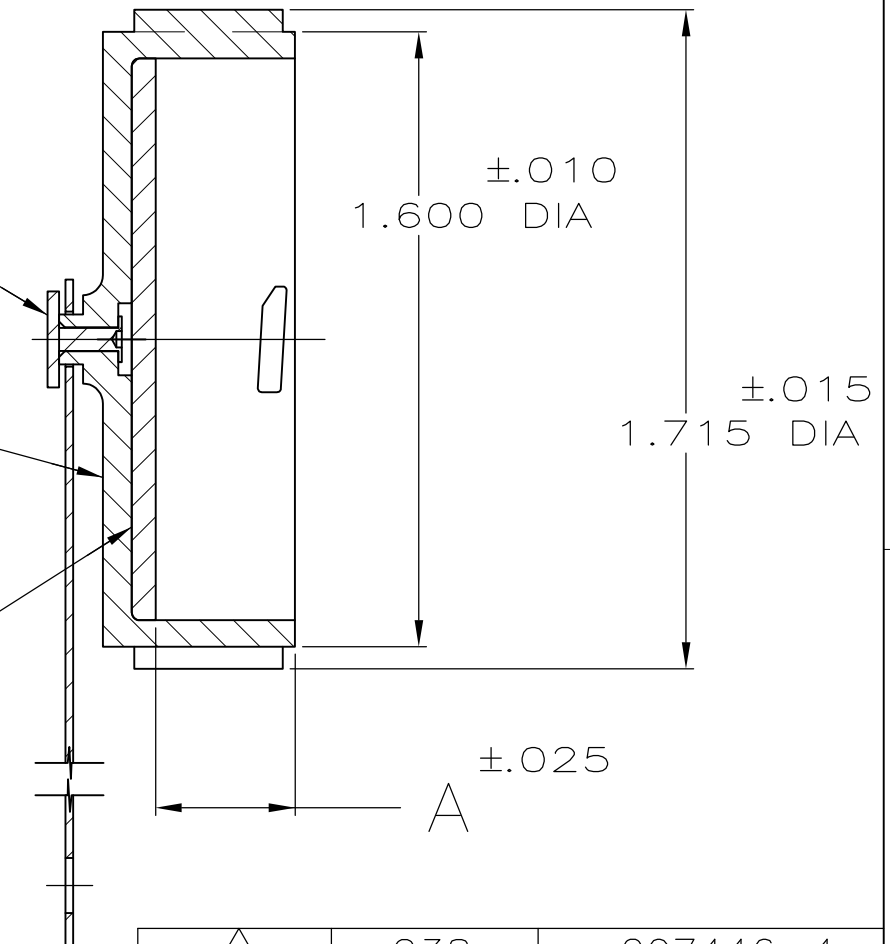

MOUNTING STRAP
MATERIAL:THERMOPLASTIC
COLOR:BLACK

MATERIAL:CARBON

RIVET
STEEL

SEALING CAP
MATERIAL:THERMOPLASTIC
COLOR:BLACK

SEALING GASKET
MATERIAL:ELASTOMER
COLOR:BLACK

SUPERCEDED BY 207446-4
SUPERCEDED BY 207446-3

2	.238	207446-4
2	.363	207446-3
1	.238	207446-2
1	.363	207446-1
FINISH	A	PART NUMBER

THIS DRAWING IS A CONTROLLED DOCUMENT.		DWN	S.RIDGLEY	BG	8/1/90	STE TE Connectivity			
DIMENSIONS: INCHES		CHK	R.STONE		4-26-91				NAME
TOLERANCES UNLESS OTHERWISE SPECIFIED:		APVD	K.BEAVER		4-30-91	PRODUCT SPEC			
0 PLC ± -		APPLICATION SPEC				SEALING CAP ASSY, SIZE 23, CPC			
1 PLC ± -		WEIGHT				RESTRICTED TO			
2 PLC ± -		CUSTOMER DRAWING				SIZE	CAGE CODE	DRAWING NO	
3 PLC ± .005		SCALE				A3	00779	C-207446	
4 PLC ± -		SHEET				2:1		1 OF 1	
ANGLES ± -		REV				G3			
MATERIAL SEE CALLOUTS		FINISH SEE CALLOUTS							