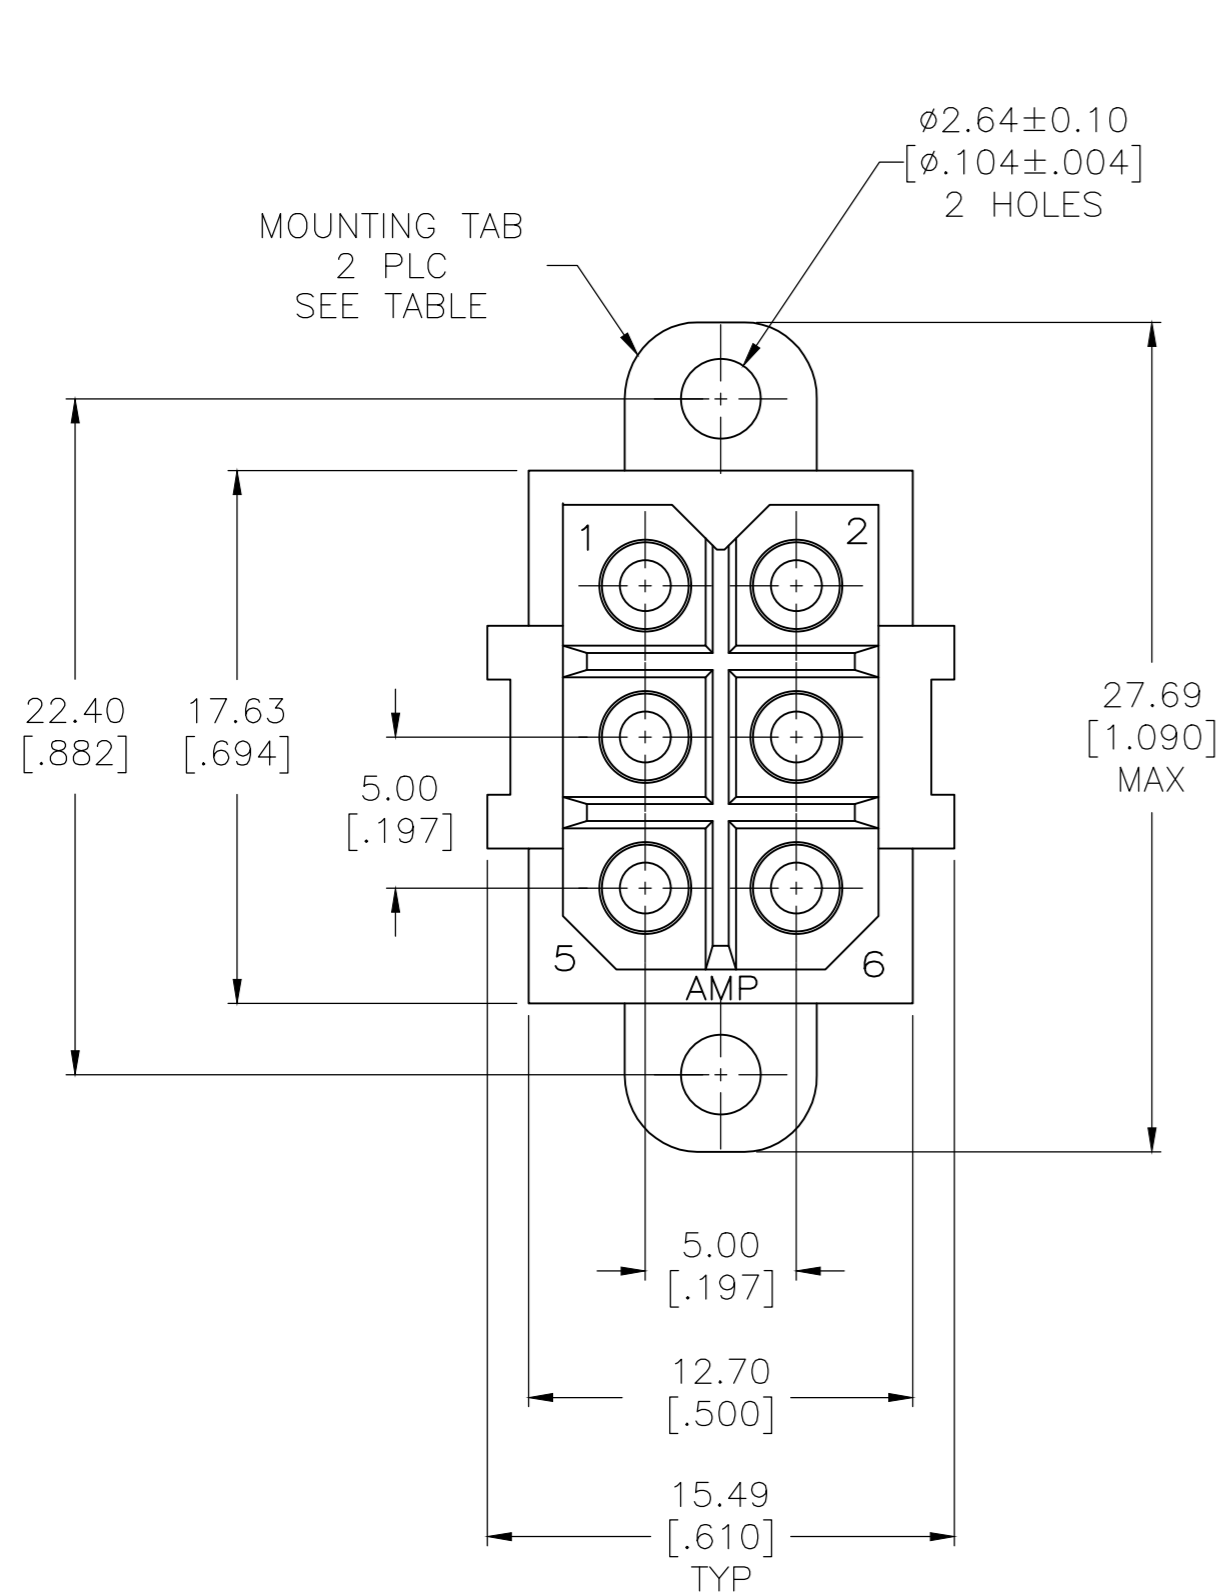

REVISIONS					
P	LTR	DESCRIPTION	DATE	DWN	APVD
V		REVISED PER ECO-18-012313	06AUG2018	RS	MZ
W		REVISED PER ECO-20-002046	14FEB2020	RK	MZ

RECOMMENDED LAYOUT

- 1 HOUSING MATERIAL: PA66, BLACK, UL 94 V-0 RATED.
- 2 CONTACT MATERIAL: PHOSPHOR BRONZE.
- 3 3.81µm [.000150] MIN TIN-LEAD OVER 1.27µm [.000050] MIN NICKEL.
- 4 0.76µm [.000030] MIN GOLD FOR A LENGTH OF 4.95 [.195] MIN FROM MATING END, 3.81µm [.000150] MIN TIN-LEAD FOR A LENGTH OF 4.88 [.192] MIN ON OPPOSITE END, BOTH OVER 1.27µm [.000050] MIN NICKEL.
- 5 3.81µm [.000150] MIN TIN OVER 1.27µm [.000050] MIN NICKEL.
- 6 0.76µm [.000030] MIN GOLD FOR A LENGTH OF 4.95 [.195] MIN FROM MATING END, 3.81µm [.000150] MIN TIN FOR A LENGTH OF 4.88 [.192] MIN ON OPPOSITE END, BOTH OVER 1.27µm [.000050] MIN NICKEL.
- 7 OBSOLETE PARTS: OBSOLETE CIS STREAMLINING PER D.RENAUD/D.SINISI

	6	NO	1-207524-0
	6	YES	207524-9
7	5	NO	-207524-8
	5	YES	207524-7
	4	NO	207524-4
OBSOLETE	4	YES	-207524-3
OBSOLETE	3	NO	207524-2
OBSOLETE	3	YES	207524-1
		CONTACT FINISH	MOUNTING TABS
			PART NO

THIS DRAWING IS A CONTROLLED DOCUMENT.		DWN	03/20/92		
DIMENSIONS: mm [INCHES]		L.SIPE	3-25-92		
TOLERANCES UNLESS OTHERWISE SPECIFIED:		CHK	R.STONE	NAME	
0 PLC ± -		APVD	A.TRAVIS	SOCKET HEADER ASSEMBLY, 6 POSITION, METRIMATE	
1 PLC ± -		PRODUCT SPEC	108-10033	SIZE	A2
2 PLC ± 0.25 [.010]		APPLICATION SPEC		CAGE CODE	00779
3 PLC ± -				DRAWING NO	C=207524
4 PLC ± -				RESTRICTED TO	
ANGLES ± -				SCALE	4:1
MATERIAL	FINISH	WEIGHT	-	SHEET	1 of 1
SEE NOTE	CONTACT: SEE TABLE	CUSTOMER DRAWING		REV	W