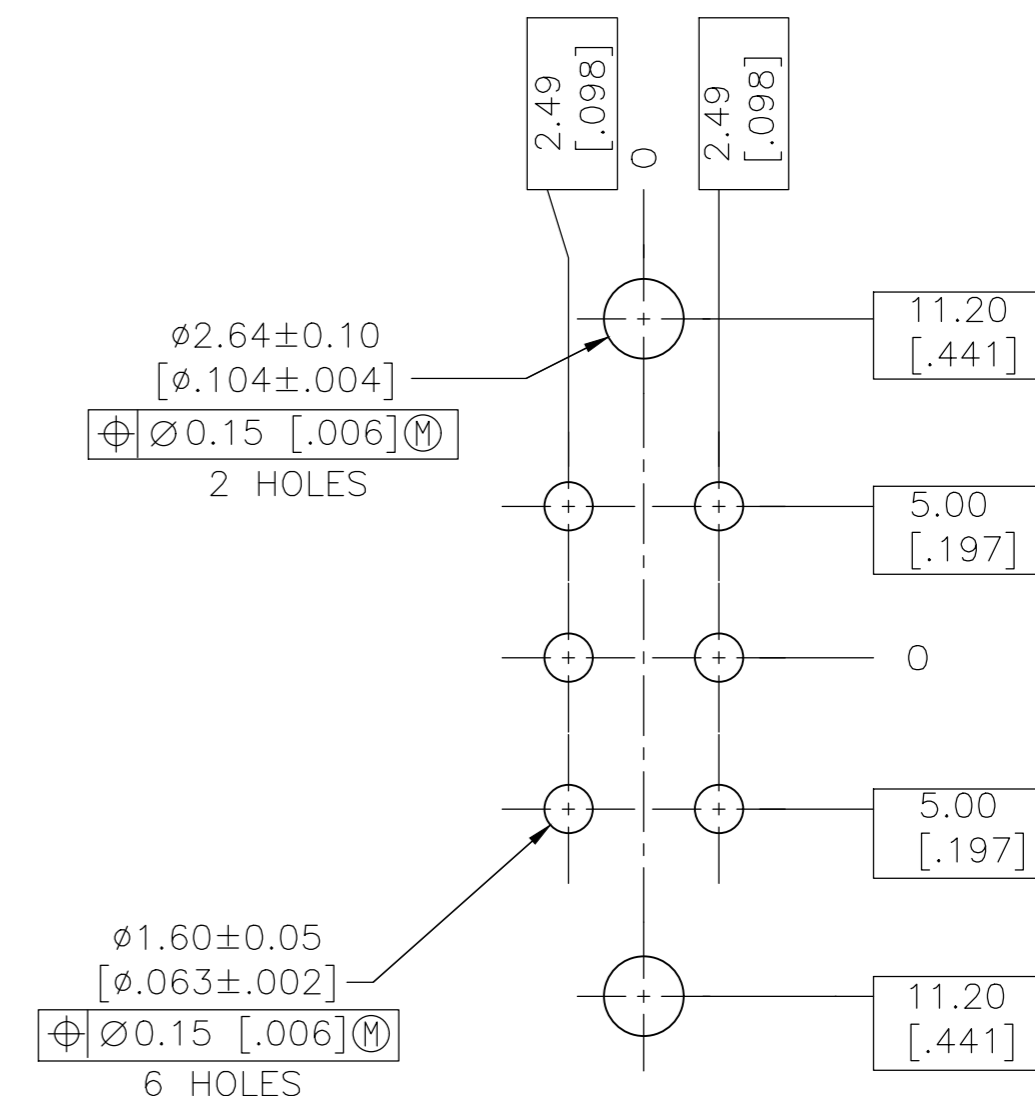

REVISIONS					
P	LTR	DESCRIPTION	DATE	DWN	APVD
V		REVISED PER ECO-18-012313	06AUG2018	RS	MZ
W		REVISED PER ECO-20-002046	14FEB2020	RK	MZ

RECOMMENDED LAYOUT

- 1 HOUSING MATERIAL: PA66, BLACK, UL 94 V-0 RATED.
- 2 CONTACT MATERIAL: PHOSPHOR BRONZE.
- 3 3.81µm [.000150] MIN TIN-LEAD OVER 1.27µm [.000050] MIN NICKEL.
- 4 0.76µm [.000030] MIN GOLD FOR A LENGTH OF 4.95 [.195] MIN FROM MATING END, 3.81µm [.000150] MIN TIN-LEAD FOR A LENGTH OF 4.88 [.192] MIN ON OPPOSITE END, BOTH OVER 1.27µm [.000050] MIN NICKEL.
- 5 3.81µm [.000150] MIN TIN OVER 1.27µm [.000050] MIN NICKEL.
- 6 0.76µm [.000030] MIN GOLD FOR A LENGTH OF 4.95 [.195] MIN FROM MATING END, 3.81µm [.000150] MIN TIN FOR A LENGTH OF 4.88 [.192] MIN ON OPPOSITE END, BOTH OVER 1.27µm [.000050] MIN NICKEL.
- 7 OBSOLETE PARTS: OBSOLETE CIS STREAMLINING PER D.RENAUD/D.SINISI

	6	NO	1-207524-0
	6	YES	207524-9
7	5	NO	-207524-8
	5	YES	207524-7
	4	NO	207524-4
OBSOLETE	4	YES	-207524-3
OBSOLETE	3	NO	207524-2
OBSOLETE	3	YES	207524-1
		CONTACT FINISH	MOUNTING TABS
			PART NO

THIS DRAWING IS A CONTROLLED DOCUMENT.		DWN	03/20/92		
DIMENSIONS: mm [INCHES]		L.SIPE	3-25-92		
TOLERANCES UNLESS OTHERWISE SPECIFIED:		CHK	R.STONE	NAME	
0 PLC ± -		APVD	A.TRAVIS	SOCKET HEADER ASSEMBLY, 6 POSITION, METRIMATE	
1 PLC ± -		PRODUCT SPEC	108-10033	SIZE	A2
2 PLC ± 0.25 [.010]		APPLICATION SPEC		CAGE CODE	00779
3 PLC ± -				DRAWING NO	C=207524
4 PLC ± -				RESTRICTED TO	
ANGLES ± -				SCALE	4:1
MATERIAL	FINISH	WEIGHT	-	SHEET	1 of 1
SEE NOTE	CONTACT: SEE TABLE	CUSTOMER DRAWING		REV	W