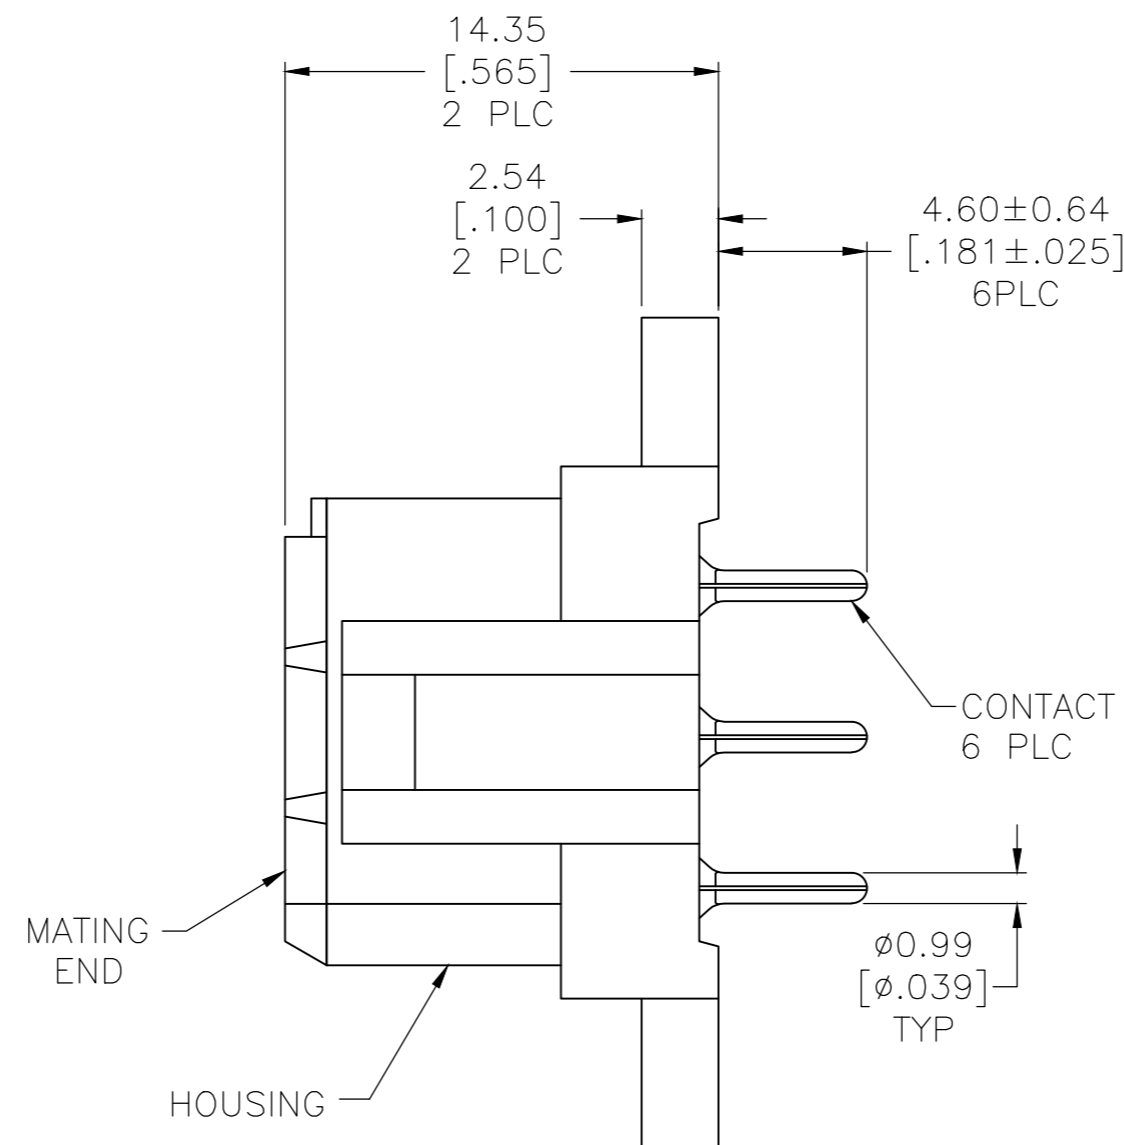

REVISIONS					
P	LTR	DESCRIPTION	DATE	DWN	APVD
V		REVISED PER ECO-18-012313	06AUG2018	RS	MZ
W		REVISED PER ECO-20-002046	14FEB2020	RK	MZ

RECOMMENDED LAYOUT

- 1 HOUSING MATERIAL: PA66, BLACK, UL 94 V-0 RATED.
- 2 CONTACT MATERIAL: PHOSPHOR BRONZE.
- 3 3.81µm [.000150] MIN TIN-LEAD OVER 1.27µm [.000050] MIN NICKEL.
- 4 0.76µm [.000030] MIN GOLD FOR A LENGTH OF 4.95 [.195] MIN FROM MATING END, 3.81µm [.000150] MIN TIN-LEAD FOR A LENGTH OF 4.88 [.192] MIN ON OPPOSITE END, BOTH OVER 1.27µm [.000050] MIN NICKEL.
- 5 3.81µm [.000150] MIN TIN OVER 1.27µm [.000050] MIN NICKEL.
- 6 0.76µm [.000030] MIN GOLD FOR A LENGTH OF 4.95 [.195] MIN FROM MATING END, 3.81µm [.000150] MIN TIN FOR A LENGTH OF 4.88 [.192] MIN ON OPPOSITE END, BOTH OVER 1.27µm [.000050] MIN NICKEL.
- 7 OBSOLETE PARTS: OBSOLETE CIS STREAMLINING PER D.RENAUD/D.SINISI

	6	NO	1-207524-0
	6	YES	207524-9
7	5	NO	-207524-8
	5	YES	207524-7
	4	NO	207524-4
OBSOLETE	4	YES	-207524-3
OBSOLETE	3	NO	207524-2
OBSOLETE	3	YES	207524-1
		CONTACT FINISH	MOUNTING TABS
			PART NO

THIS DRAWING IS A CONTROLLED DOCUMENT.		DWN	03/20/92		
DIMENSIONS: mm [INCHES]		L.SIPE	3-25-92		
TOLERANCES UNLESS OTHERWISE SPECIFIED:		CHK	R.STONE	NAME	
0 PLC ± -		APVD	A.TRAVIS	SOCKET HEADER ASSEMBLY, 6 POSITION, METRIMATE	
1 PLC ± -		PRODUCT SPEC	108-10033	SIZE	A2
2 PLC ± 0.25 [.010]		APPLICATION SPEC		CAGE CODE	00779
3 PLC ± -				DRAWING NO	C=207524
4 PLC ± -				RESTRICTED TO	
ANGLES ± -				SCALE	4:1
MATERIAL	FINISH	WEIGHT	-	SHEET	1 of 1
SEE NOTE	CONTACT: SEE TABLE	CUSTOMER DRAWING		REV	W