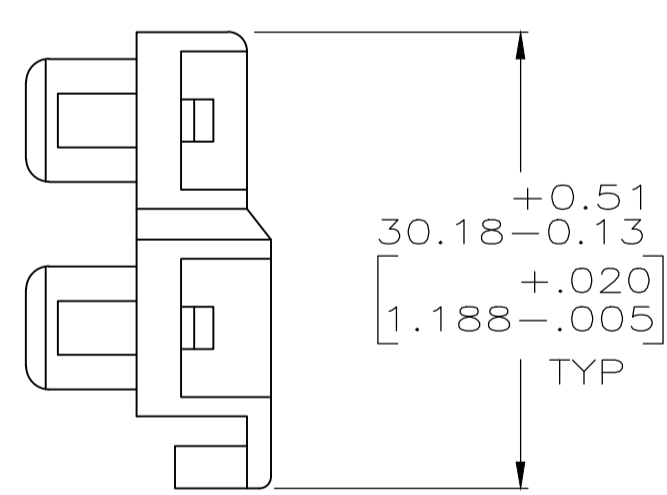

REVISIONS					
P	LYR	DESCRIPTION	DATE	OWN	APVD
G		REVISED PER ECO-20-002047	20FEB2020	RK	MZ

ASSEMBLED VIEW

- ⚠ A VARIETY OF CABLE GATES ARE PROVIDED TO ACCOMMODATE A VARIETY OF CUSTOMER CABLE SIZES.
- ⚠ PLUG SHOWN FOR REFERENCE ONLY. STRAIN RELIEF CAN BE USED ON EITHER PLUG OR RECEPTACLE.
- ⚠ HOUSING MATERIAL: PA66, BLACK, UL 94 V-0 RATED.

207600-1
PART NUMBER

THIS DRAWING IS A CONTROLLED DOCUMENT.		DIN J McCLINTON 1-26-92		TE Connectivity	
DIMENSIONS: INCHES		CIRK R STONE 1-29-92		NAME	
TOLERANCES UNLESS OTHERWISE SPECIFIED:		APVD		PRODUCT SPEC	
0 PLC	± -	-		108-10033	
1 PLC	± -	-		APPLICATION SPEC	
2 PLC	± 0.13[.005]	-		-	
3 PLC	± -	-		SIZE	
4 PLC	± -	-		CAGE CODE	
ANGLES	± -	-		DRAWING NO	
MATERIAL	FINISH	-		RESTRICTED TO	
-		-		WEIGHT	
-		-		A1 00779 C=207600	
-		-		CUSTOMER DRAWING	
-		-		SCALE 2:1 SHEET 1 OF 1 REV G	