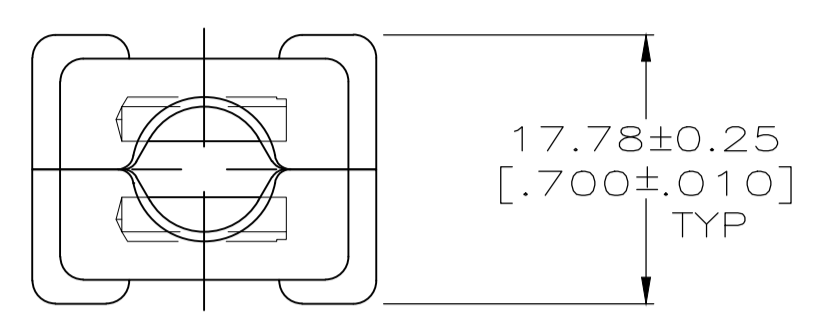

REVISIONS					
P	LYR	DESCRIPTION	DATE	OWN	APVD
G		REVISED PER ECO-20-002047	20FEB2020	RK	MZ

ASSEMBLED VIEW

- ⚠ A VARIETY OF CABLE GATES ARE PROVIDED TO ACCOMMODATE A VARIETY OF CUSTOMER CABLE SIZES.
- ⚠ PLUG SHOWN FOR REFERENCE ONLY. STRAIN RELIEF CAN BE USED ON EITHER PLUG OR RECEPTACLE.
- ⚠ HOUSING MATERIAL: PA66, BLACK, UL 94 V-0 RATED.

207600-1
PART NUMBER

THIS DRAWING IS A CONTROLLED DOCUMENT.		DIN J McCLINTON 1-26-92		TE Connectivity	
DIMENSIONS: INCHES		CIRK R STONE 1-29-92		NAME	
TOLERANCES UNLESS OTHERWISE SPECIFIED:		APVD		PRODUCT SPEC	
0 PLC	± -	-		108-10033	
1 PLC	± -	-		APPLICATION SPEC	
2 PLC	± 0.13[.005]	-		-	
3 PLC	± -	-		SIZE	
4 PLC	± -	-		CAGE CODE	
ANGLES	± -	-		DRAWING NO	
MATERIAL	FINISH	-		RESTRICTED TO	
-		-		WEIGHT	
-		-		A1 00779 C=207600	
-		-		CUSTOMER DRAWING	
-		-		SCALE 2:1 SHEET 1 OF 1 REV G	