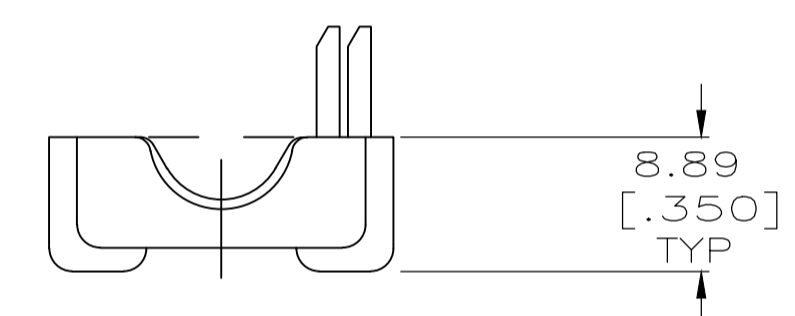

REVISIONS					
P	LYR	DESCRIPTION	DATE	OWN	APVD
G		REVISED PER ECO-20-002047	20FEB2020	RK	MZ

ASSEMBLED VIEW

- ⚠ A VARIETY OF CABLE GATES ARE PROVIDED TO ACCOMMODATE A VARIETY OF CUSTOMER CABLE SIZES.
- ⚠ PLUG SHOWN FOR REFERENCE ONLY. STRAIN RELIEF CAN BE USED ON EITHER PLUG OR RECEPTACLE.
- ⚠ HOUSING MATERIAL: PA66, BLACK, UL 94 V-0 RATED.

207600-1
PART NUMBER

THIS DRAWING IS A CONTROLLED DOCUMENT.		DIN J McCLINTON 1-26-92		TE Connectivity	
DIMENSIONS: INCHES		CIRK R STONE 1-29-92		NAME	
TOLERANCES UNLESS OTHERWISE SPECIFIED:		APVD		PRODUCT SPEC	
0 PLC	± -	-		108-10033	
1 PLC	± -	-		APPLICATION SPEC	
2 PLC	± 0.13[.005]	-		-	
3 PLC	± -	-		SIZE	
4 PLC	± -	-		CAGE CODE	
ANGLES	± -	-		DRAWING NO	
MATERIAL	FINISH	-		RESTRICTED TO	
-		-		WEIGHT	
-		-		A1 00779 C=207600	
-		-		CUSTOMER DRAWING	
-		-		SCALE 2:1 SHEET 1 OF 1 REV G	