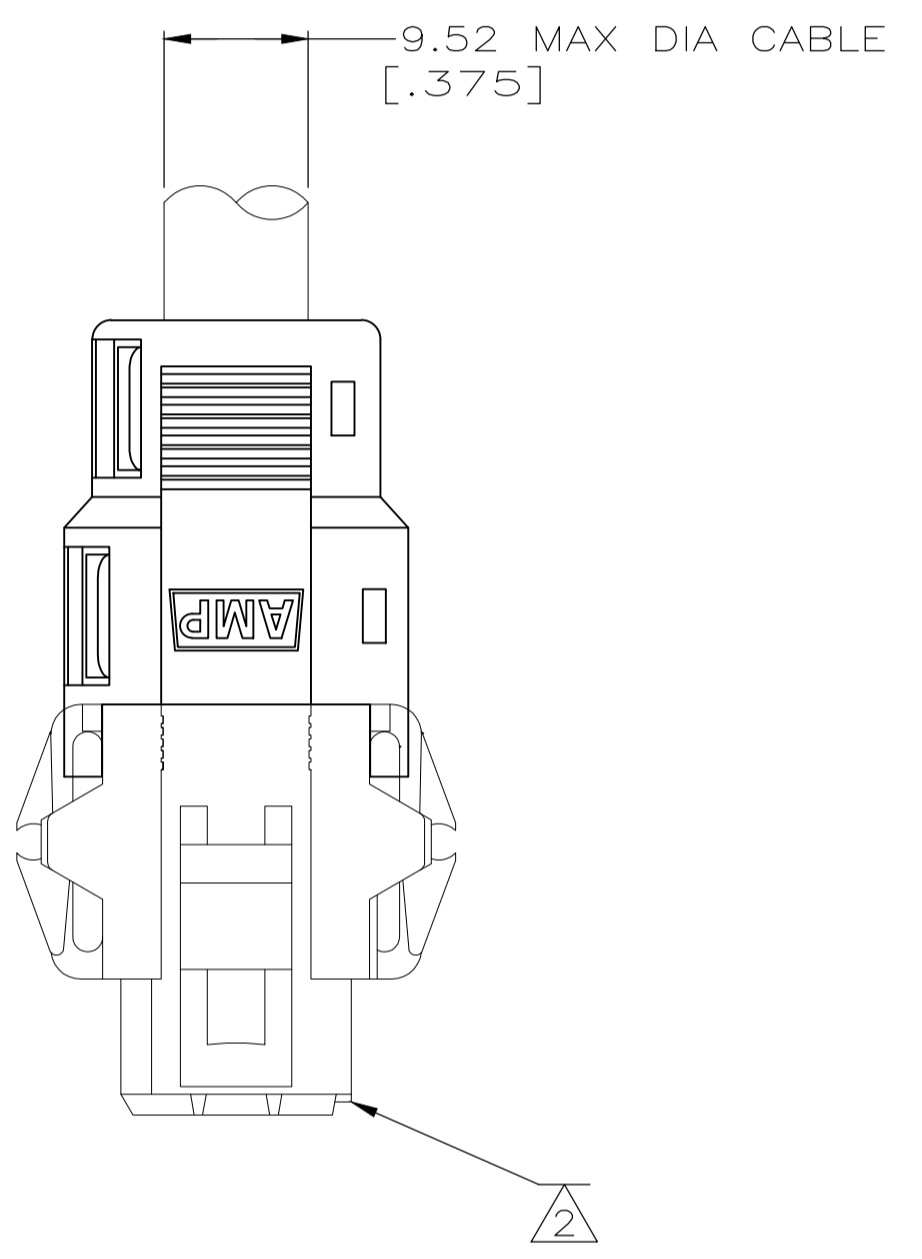

REVISIONS					
P	LYR	DESCRIPTION	DATE	OWN	APVD
G		REVISED PER ECO-20-002047	20FEB2020	RK	MZ

ASSEMBLED VIEW

- ⚠ A VARIETY OF CABLE GATES ARE PROVIDED TO ACCOMMODATE A VARIETY OF CUSTOMER CABLE SIZES.
- ⚠ PLUG SHOWN FOR REFERENCE ONLY. STRAIN RELIEF CAN BE USED ON EITHER PLUG OR RECEPTACLE.
- ⚠ HOUSING MATERIAL: PA66, BLACK, UL 94 V-0 RATED.

207600-1
PART NUMBER

THIS DRAWING IS A CONTROLLED DOCUMENT.		DIN J McCLINTON 1-26-92		TE Connectivity	
DIMENSIONS: INCHES		CIRK R STONE 1-29-92		NAME	
TOLERANCES UNLESS OTHERWISE SPECIFIED:		APVD		PRODUCT SPEC	
0 PLC	± -	-		108-10033	
1 PLC	± -	-		APPLICATION SPEC	
2 PLC	± 0.13[.005]	-		-	
3 PLC	± -	-		SIZE	
4 PLC	± -	-		CAGE CODE	
ANGLES	± -	-		DRAWING NO	
MATERIAL	FINISH	-		RESTRICTED TO	
-		-		WEIGHT	
-		-		A1 00779 C=207600	
-		-		CUSTOMER DRAWING	
-		-		SCALE 2:1 SHEET 1 OF 1 REV G	