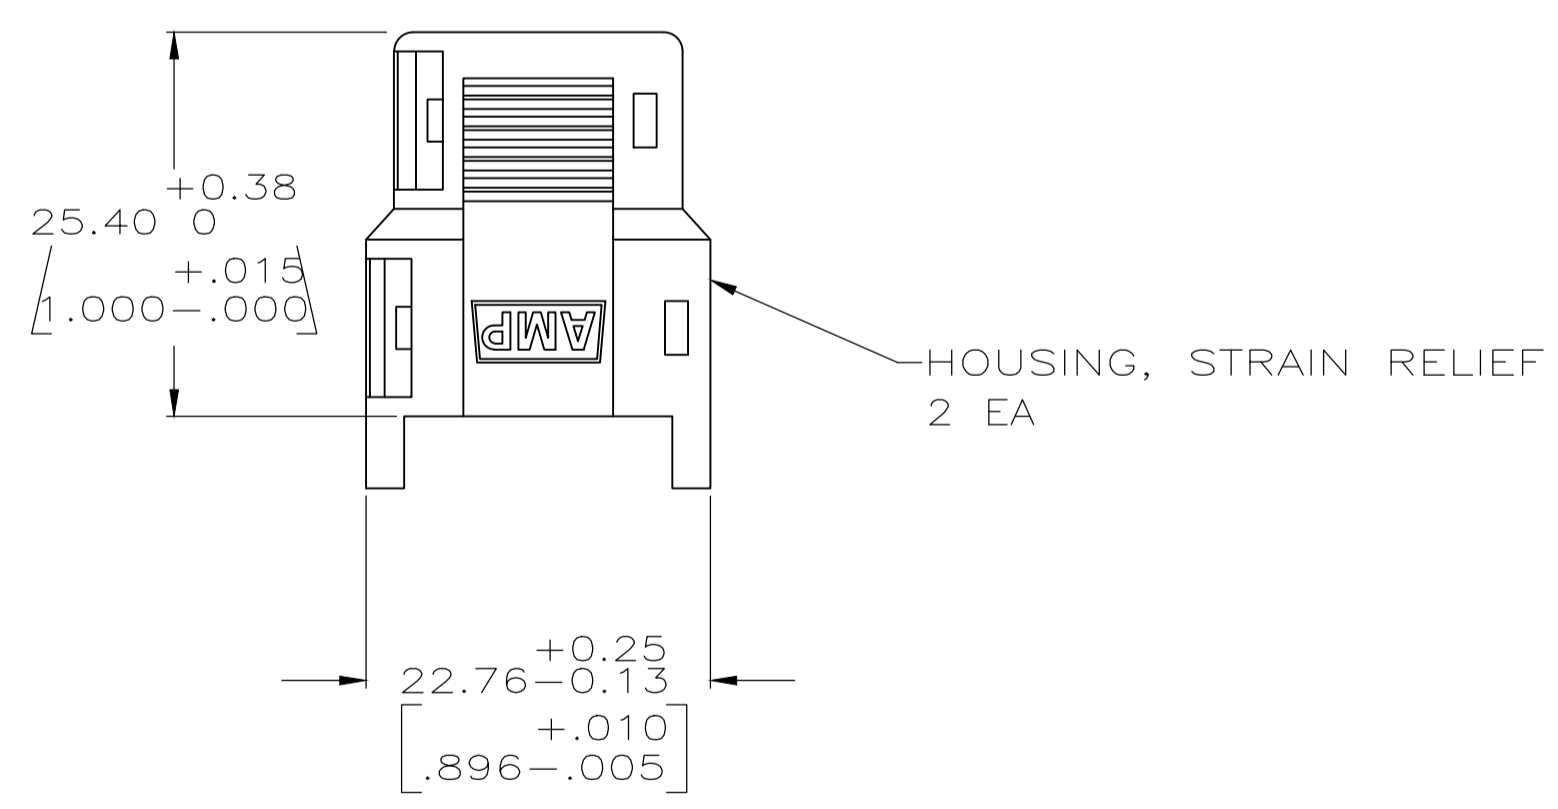

REVISIONS					
P	LYR	DESCRIPTION	DATE	OWN	APVD
G		REVISED PER ECO-20-002047	20FEB2020	RK	MZ

ASSEMBLED VIEW

- ⚠ A VARIETY OF CABLE GATES ARE PROVIDED TO ACCOMMODATE A VARIETY OF CUSTOMER CABLE SIZES.
- ⚠ PLUG SHOWN FOR REFERENCE ONLY. STRAIN RELIEF CAN BE USED ON EITHER PLUG OR RECEPTACLE.
- ⚠ HOUSING MATERIAL: PA66, BLACK, UL 94 V-0 RATED.

207600-1
PART NUMBER

THIS DRAWING IS A CONTROLLED DOCUMENT.		DIN J McCLINTON 1-26-92		TE Connectivity	
DIMENSIONS: INCHES		CIRK R STONE 1-29-92		NAME	
TOLERANCES UNLESS OTHERWISE SPECIFIED:		APVD		PRODUCT SPEC	
0 PLC	± -	-		108-10033	
1 PLC	± -	-		APPLICATION SPEC	
2 PLC	± 0.13[.005]	-		-	
3 PLC	± -	-		SIZE	
4 PLC	± -	-		CAGE CODE	
ANGLES	± -	-		DRAWING NO	
MATERIAL	FINISH	-		RESTRICTED TO	
-		-		WEIGHT	
-		-		A1 00779 C=207600	
-		-		CUSTOMER DRAWING	
-		-		SCALE 2:1 SHEET 1 OF 1 REV G	