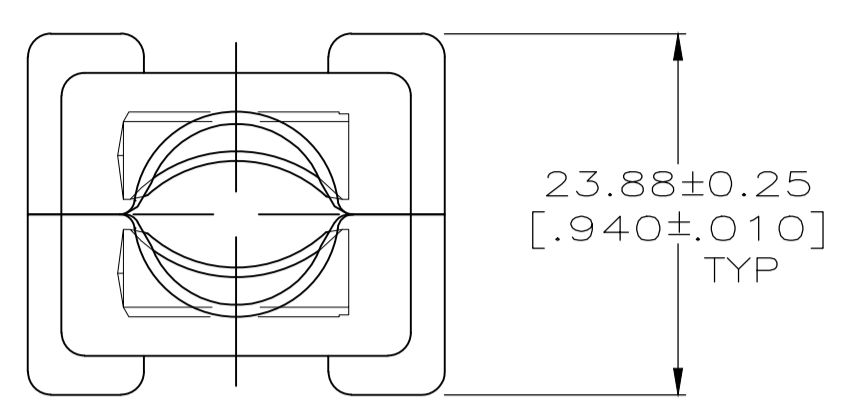

REVISIONS					
P	LTR	DESCRIPTION	DATE	OWN	APVD
E		REVISED PER ECO-20-002047	20FEB2020	RK	MZ

CABLE GATE NO
8 PLC

CABLE GATE, SUPPLIED ON CLUSTER AS SHOWN,

ASSEMBLED VIEW

HOUSING, STRAIN RELIEF
2 EA

- ▲ A VARIETY OF CABLE GATES ARE PROVIDED TO ACCOMMODATE A VARIETY OF CUSTOMER CABLE SIZES.
- ▲ PLUG SHOWN FOR REFERENCE ONLY, STRAIN RELIEF CAN BE USED ON EITHER PLUG OR RECEPTACLE.
- ▲ HOUSING MATERIAL: PA66, BLACK, UL 94 V-0 RATED.

207602-1
PART NUMBER

THIS DRAWING IS A CONTROLLED DOCUMENT.		DIN J. McCLINTON 1-27-92	TE Connectivity	
DIMENSIONS: INCHES		CHK R. STONE 1-29-92	APVD	
TOLERANCES UNLESS OTHERWISE SPECIFIED:		NAME		
0. PLC ± -	1. PLC ± -	PRODUCT SPEC		
2. PLC ± 0.13[.005]	3. PLC ± -	108-10033		
4. PLC ± -	ANGLES ± -	APPLICATION SPEC		
MATERIAL	FINISH	SIZE	CAGE CODE	DRAWING NO
▲	-	WEIGHT	A1 00779	207602
CUSTOMER DRAWING		SCALE	SHEET	REV
		2:1	1 OF 1	E