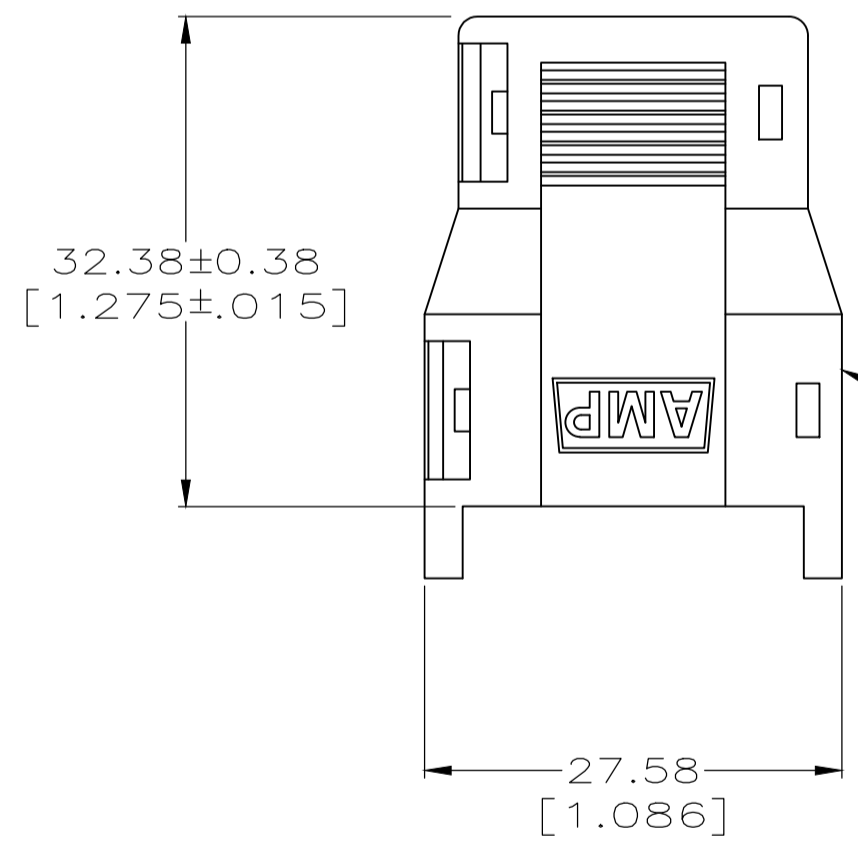

REVISIONS					
P	LTR	DESCRIPTION	DATE	OWN	APVD
E		REVISED PER ECO-20-002047	20FEB2020	RK	MZ

CABLE GATE NO
8 PLC

CABLE GATE, SUPPLIED ON CLUSTER AS SHOWN,

ASSEMBLED VIEW

HOUSING, STRAIN RELIEF
2 EA

- ▲ A VARIETY OF CABLE GATES ARE PROVIDED TO ACCOMMODATE A VARIETY OF CUSTOMER CABLE SIZES.
- ▲ PLUG SHOWN FOR REFERENCE ONLY, STRAIN RELIEF CAN BE USED ON EITHER PLUG OR RECEPTACLE.
- ▲ HOUSING MATERIAL: PA66, BLACK, UL 94 V-0 RATED.

207602-1
PART NUMBER

THIS DRAWING IS A CONTROLLED DOCUMENT.		DIN J. McCLINTON 1-27-92	TE Connectivity	
DIMENSIONS: INCHES		CHK R. STONE 1-29-92	APVD	
TOLERANCES UNLESS OTHERWISE SPECIFIED:		NAME		
0. PLC ± -	1. PLC ± -	PRODUCT SPEC		
2. PLC ± 0.13[.005]	3. PLC ± -	108-10033		
4. PLC ± -	ANGLES ± -	APPLICATION SPEC		
MATERIAL	FINISH	SIZE	CAGE CODE	DRAWING NO
▲	-	WEIGHT	A1 00779	207602
CUSTOMER DRAWING		SCALE	SHEET	REV
		2:1	1 OF 1	E