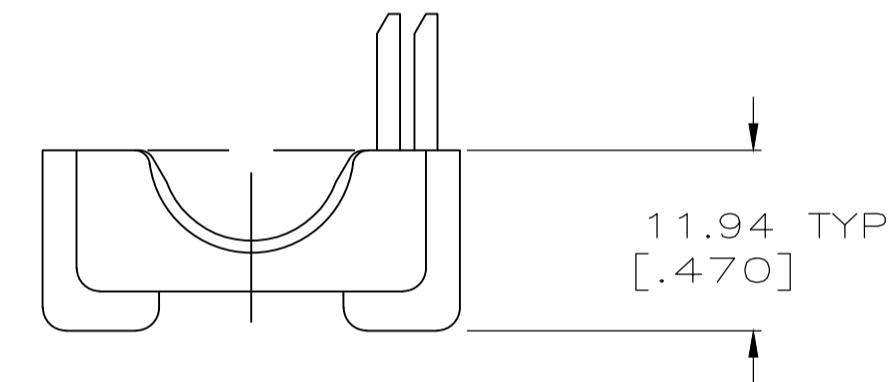

REVISIONS					
P	LTR	DESCRIPTION	DATE	OWN	APVD
E		REVISED PER ECO-20-002047	20FEB2020	RK	MZ

CABLE GATE NO
8 PLC

CABLE GATE, SUPPLIED ON CLUSTER AS SHOWN,

ASSEMBLED VIEW

HOUSING, STRAIN RELIEF
2 EA

- ▲ A VARIETY OF CABLE GATES ARE PROVIDED TO ACCOMMODATE A VARIETY OF CUSTOMER CABLE SIZES.
- ▲ PLUG SHOWN FOR REFERENCE ONLY, STRAIN RELIEF CAN BE USED ON EITHER PLUG OR RECEPTACLE.
- ▲ HOUSING MATERIAL: PA66, BLACK, UL 94 V-0 RATED.

207602-1
PART NUMBER

THIS DRAWING IS A CONTROLLED DOCUMENT.		DIN J. McCLINTON 1-27-92	TE Connectivity	
DIMENSIONS: INCHES		CHK R. STONE 1-29-92	APVD	
TOLERANCES UNLESS OTHERWISE SPECIFIED:		NAME		
0. PLC ± -	1. PLC ± -	PRODUCT SPEC		
2. PLC ± 0.13[.005]	3. PLC ± -	108-10033		
4. PLC ± -	ANGLES ± -	APPLICATION SPEC		
MATERIAL	FINISH	SIZE	CAGE CODE	DRAWING NO
▲	-	WEIGHT	A1 00779	207602
CUSTOMER DRAWING		SCALE	SHEET	REV
		2:1	1 OF 1	E