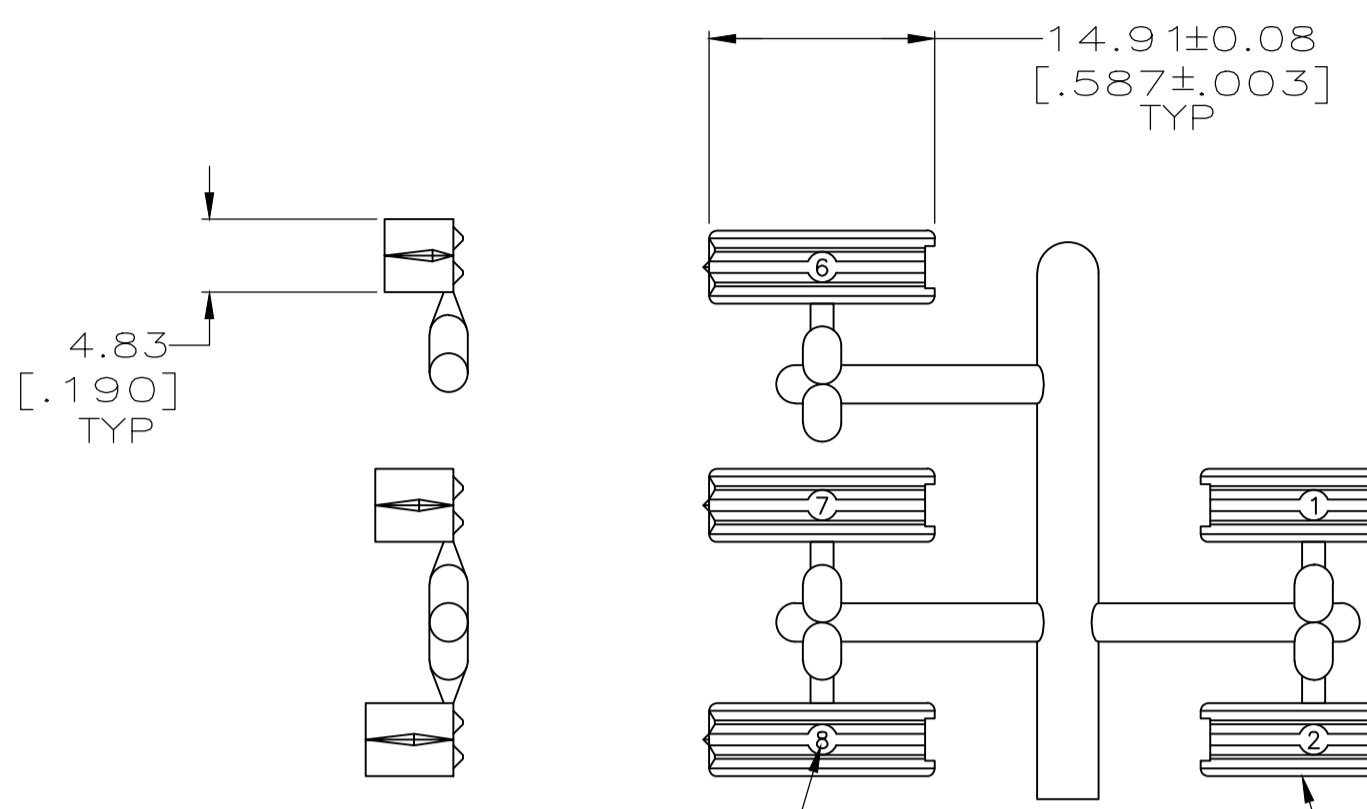

REVISIONS					
P	LTR	DESCRIPTION	DATE	OWN	APVD
E		REVISED PER ECO-20-002047	20FEB2020	RK	MZ

CABLE GATE NO
8 PLC

CABLE GATE, SUPPLIED ON CLUSTER AS SHOWN,

ASSEMBLED VIEW

HOUSING, STRAIN RELIEF
2 EA

- ▲ A VARIETY OF CABLE GATES ARE PROVIDED TO ACCOMMODATE A VARIETY OF CUSTOMER CABLE SIZES.
- ▲ PLUG SHOWN FOR REFERENCE ONLY, STRAIN RELIEF CAN BE USED ON EITHER PLUG OR RECEPTACLE.
- ▲ HOUSING MATERIAL: PA66, BLACK, UL 94 V-0 RATED.

207602-1
PART NUMBER

THIS DRAWING IS A CONTROLLED DOCUMENT.		DIN J. McCLINTON 1-27-92	TE Connectivity	
DIMENSIONS: INCHES		CHK R. STONE 1-29-92	APVD	
TOLERANCES UNLESS OTHERWISE SPECIFIED:		NAME		
0. PLC ± -	1. PLC ± -	PRODUCT SPEC		
2. PLC ± 0.13[.005]	3. PLC ± -	108-10033		
4. PLC ± -	ANGLES ± -	APPLICATION SPEC		
MATERIAL	FINISH	SIZE	CAGE CODE	DRAWING NO
▲	-	WEIGHT	A1 00779	207602
CUSTOMER DRAWING		SCALE	SHEET	REV
		2:1	1 OF 1	E