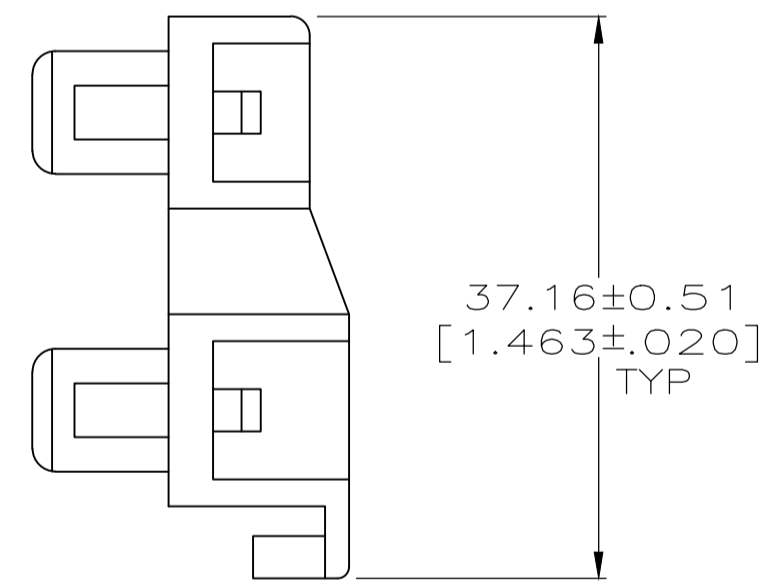

REVISIONS					
P	LTR	DESCRIPTION	DATE	OWN	APVD
E		REVISED PER ECO-20-002047	20FEB2020	RK	MZ

CABLE GATE NO
8 PLC

CABLE GATE, SUPPLIED ON CLUSTER AS SHOWN,

ASSEMBLED VIEW

HOUSING, STRAIN RELIEF
2 EA

- ▲ A VARIETY OF CABLE GATES ARE PROVIDED TO ACCOMMODATE A VARIETY OF CUSTOMER CABLE SIZES.
- ▲ PLUG SHOWN FOR REFERENCE ONLY, STRAIN RELIEF CAN BE USED ON EITHER PLUG OR RECEPTACLE.
- ▲ HOUSING MATERIAL: PA66, BLACK, UL 94 V-0 RATED.

207602-1
PART NUMBER

THIS DRAWING IS A CONTROLLED DOCUMENT.		DIN J. McCLINTON 1-27-92	TE Connectivity	
DIMENSIONS: INCHES		CHK R. STONE 1-29-92	APVD	
TOLERANCES UNLESS OTHERWISE SPECIFIED:		NAME		
0. PLC ± -	1. PLC ± -	PRODUCT SPEC		
2. PLC ± 0.13[.005]	3. PLC ± -	108-10033		
4. PLC ± -	ANGLES ± -	APPLICATION SPEC		
MATERIAL	FINISH	SIZE	CAGE CODE	DRAWING NO
▲	-	WEIGHT	A1 00779	207602
CUSTOMER DRAWING		SCALE	SHEET	REV
		2:1	1 OF 1	E