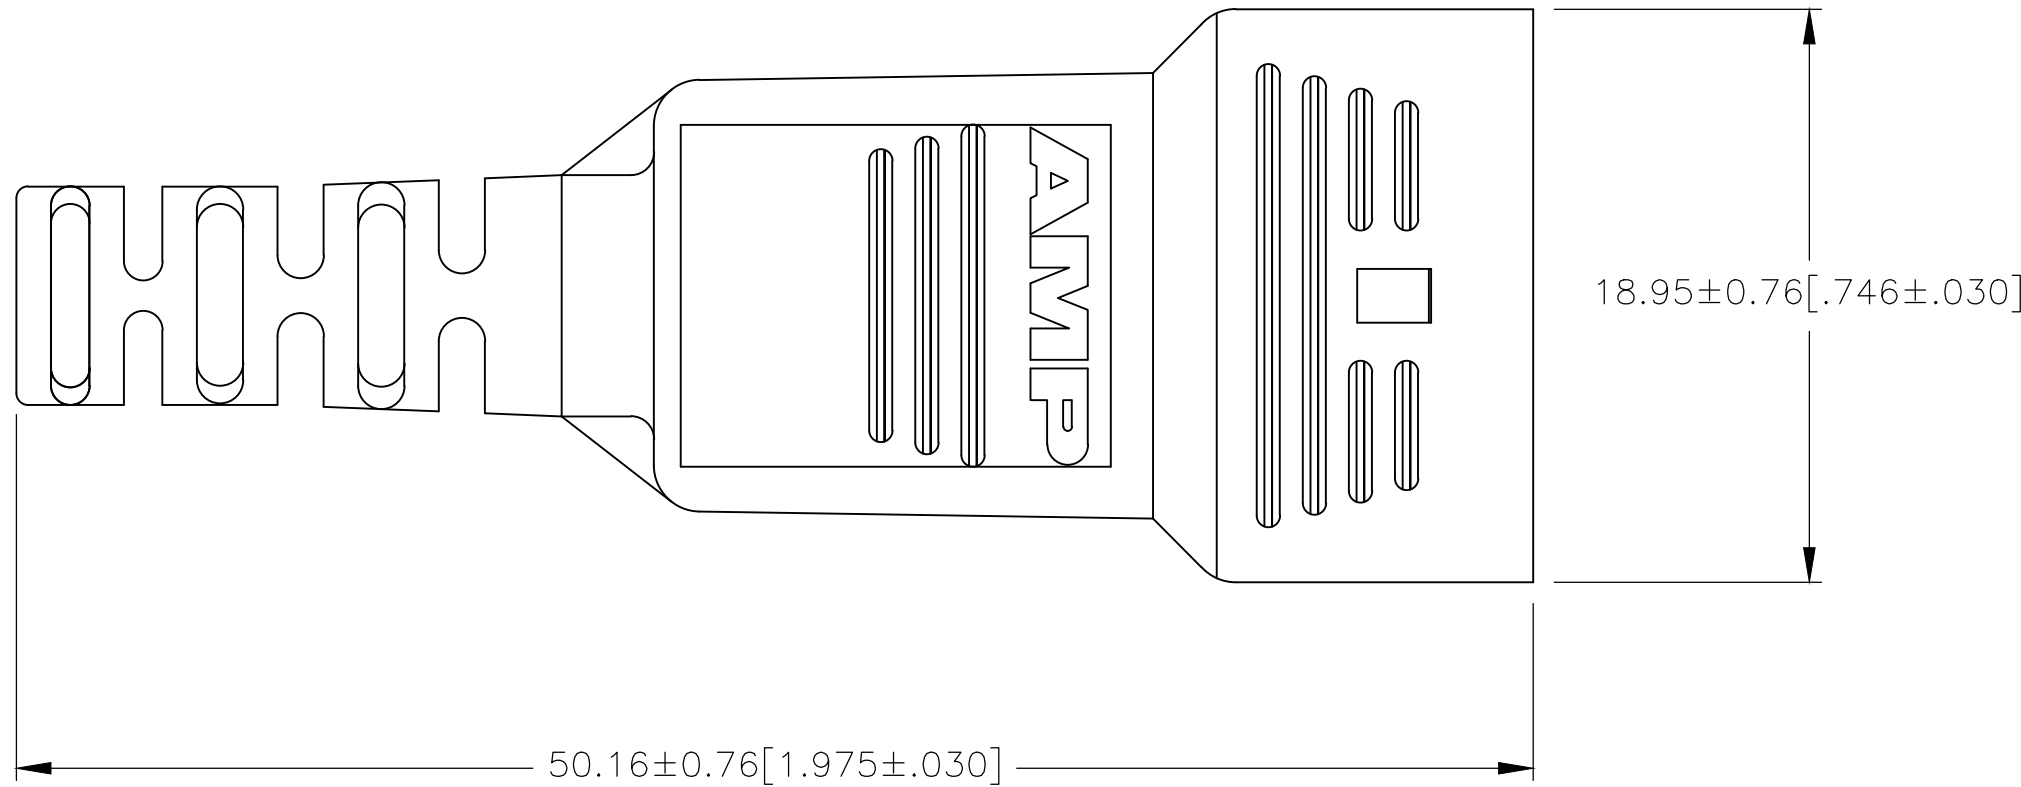

REVISIONS

P	LTR	DESCRIPTION	DATE	DWN	APVD
	B1	REVSIED PER ECO-20-009761	14JUL2020	AK	JW

OBSOLETE

OBSOLETE	207753-1
	PART NUMBER

THIS DRAWING IS A CONTROLLED DOCUMENT.		DWN B.CARBO	08 MAY 98	 TE Connectivity											
DIMENSIONS: mm [INCHES]		CHK R.STONE	03 SEP 98												
TOLERANCES UNLESS OTHERWISE SPECIFIED:		APVD R.TAYLOR	03 SEP 98												
<table border="0"> <tr> <td>0 PLC</td> <td>± -</td> </tr> <tr> <td>1 PLC</td> <td>± -</td> </tr> <tr> <td>2 PLC</td> <td>± -</td> </tr> <tr> <td>3 PLC</td> <td>± -</td> </tr> <tr> <td>4 PLC</td> <td>± -</td> </tr> <tr> <td>ANGLES</td> <td>± -</td> </tr> </table>		0 PLC	± -			1 PLC	± -	2 PLC	± -	3 PLC	± -	4 PLC	± -	ANGLES	± -
0 PLC	± -														
1 PLC	± -														
2 PLC	± -														
3 PLC	± -														
4 PLC	± -														
ANGLES	± -														
MATERIAL NYLON, BLACK		FINISH -		CORD GUARD, 9 POSITION, AMPLITE™											
		PRODUCT SPEC	-	SIZE	A3										
		APPLICATION SPEC	-	CAGE CODE	00779										
		WEIGHT	0.000000	DRAWING NO	C-207753										
		CUSTOMER DRAWING		RESTRICTED TO	-										
		SCALE	4:1	SHEET	1 OF 1										
		REV	B1												