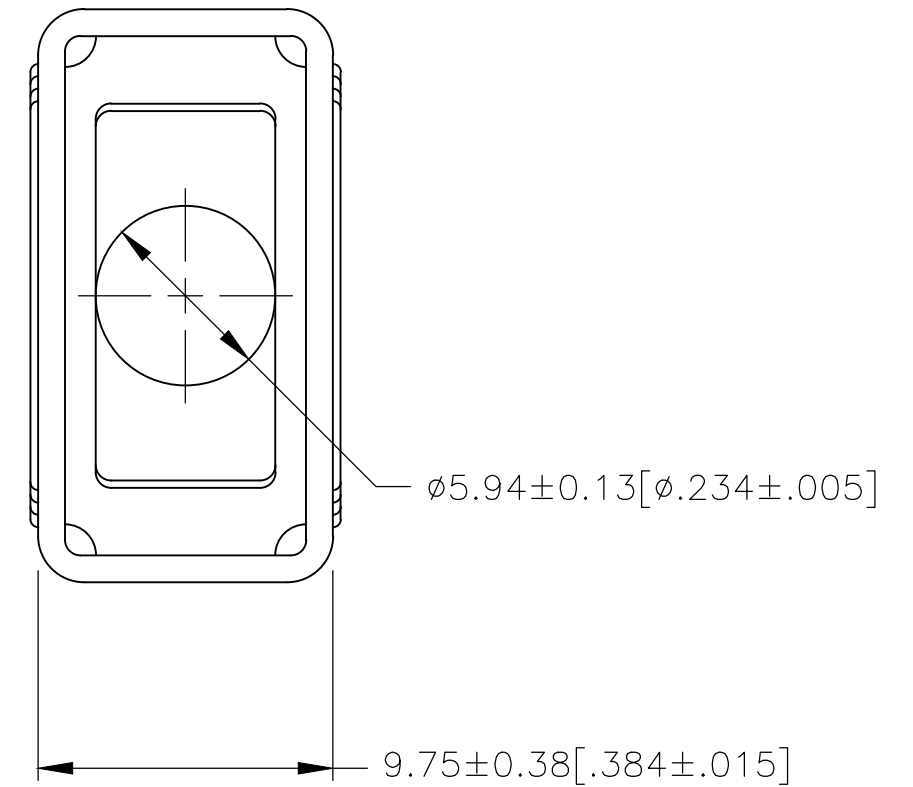

REVISIONS

P	LTR	DESCRIPTION	DATE	DWN	APVD
	B1	REVSIED PER ECO-20-009761	14JUL2020	AK	JW

OBSOLETE

OBSOLETE	207753-1
	PART NUMBER

THIS DRAWING IS A CONTROLLED DOCUMENT.		DWN B.CARBO	08 MAY 98	 TE Connectivity											
DIMENSIONS: mm [INCHES]		CHK R.STONE	03 SEP 98												
TOLERANCES UNLESS OTHERWISE SPECIFIED:		APVD R.TAYLOR	03 SEP 98												
<table border="0"> <tr> <td>0 PLC</td> <td>± -</td> </tr> <tr> <td>1 PLC</td> <td>± -</td> </tr> <tr> <td>2 PLC</td> <td>± -</td> </tr> <tr> <td>3 PLC</td> <td>± -</td> </tr> <tr> <td>4 PLC</td> <td>± -</td> </tr> <tr> <td>ANGLES</td> <td>± -</td> </tr> </table>		0 PLC	± -			1 PLC	± -	2 PLC	± -	3 PLC	± -	4 PLC	± -	ANGLES	± -
0 PLC	± -														
1 PLC	± -														
2 PLC	± -														
3 PLC	± -														
4 PLC	± -														
ANGLES	± -														
MATERIAL NYLON, BLACK		FINISH -		CORD GUARD, 9 POSITION, AMPLITE™											
		PRODUCT SPEC	-	SIZE	A3										
		APPLICATION SPEC	-	CAGE CODE	00779										
		WEIGHT	0.000000	DRAWING NO	C-207753										
		CUSTOMER DRAWING		RESTRICTED TO	-										
		SCALE	4:1	SHEET	1 OF 1										
		REV	B1												