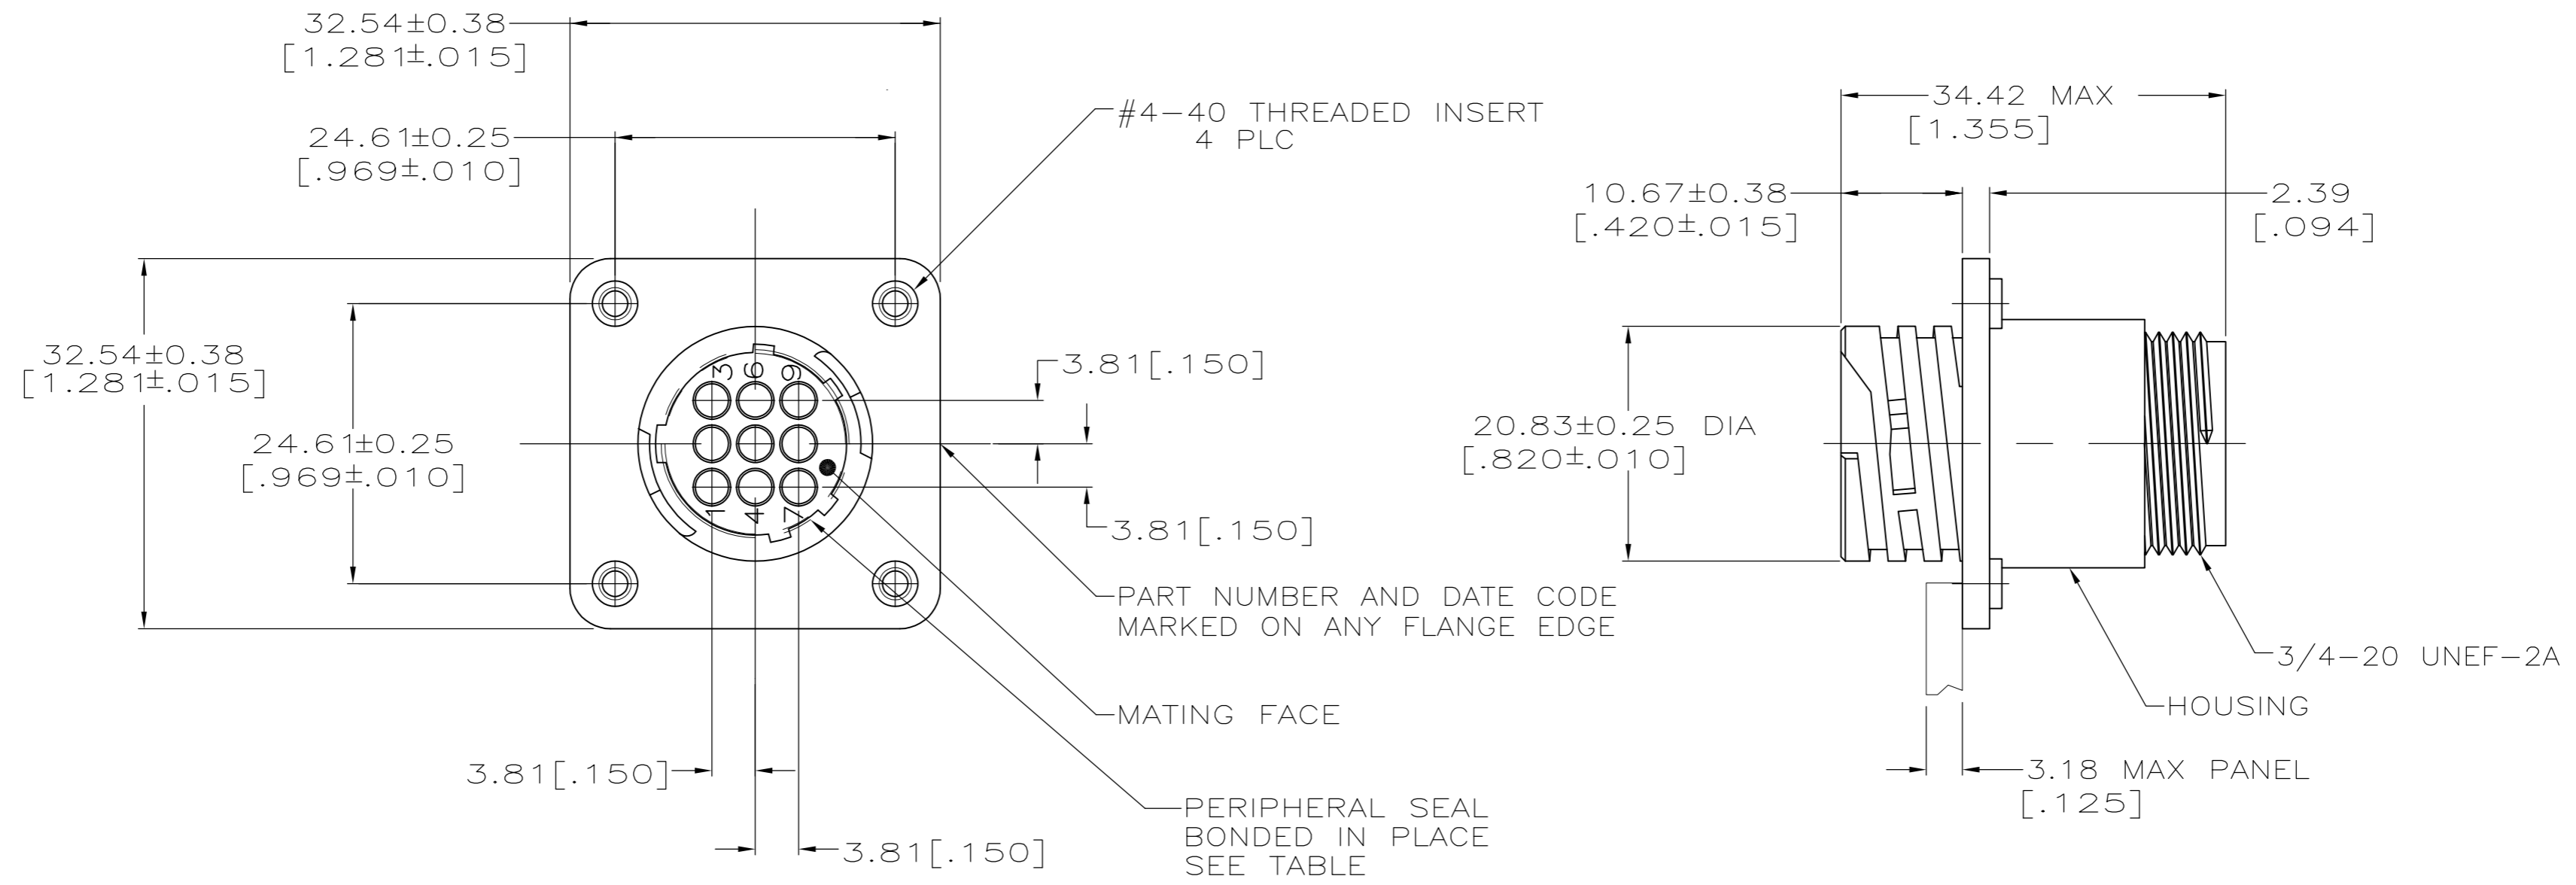

THIS DRAWING IS UNPUBLISHED. RELEASED FOR PUBLICATION
 © COPYRIGHT - By - ALL RIGHTS RESERVED.

LOC		DIST		REVISIONS			
P	LTR	DESCRIPTION		DATE	DWN	APVD	
FT	0	F		REVISED PER ECO-12-015665	26SEP12	KH	MZ

- 1 CAVITY IDENTIFICATION ON FRONT AND REAR FACE.
- 2 OBSOLETE PARTS: OBSOLETE CIS STREAMLINING PER D.RENAUD/D.SINISI

2 OBSOLETE	YES	YES	208131-2
	YES	NO	208131-1
	THREADED INSERTS	PERIPHERAL SEAL	PART NUMBER

THIS DRAWING IS A CONTROLLED DOCUMENT.		DWN D.HARDY 06-21-94	TE Connectivity	
DIMENSIONS: mm [INCHES]		CHK R.STONE 06-28-94	RECEPTACLE ASSEMBLY W/ THREADED FASTENERS, SHELL SIZE 13, STANDARD SEX, CPC	
TOLERANCES UNLESS OTHERWISE SPECIFIED:		APVD -	NAME	RESTRICTED TO
0 PLC ± -		PRODUCT SPEC	SIZE	
1 PLC ± -		APPLICATION SPEC	CAGE CODE	
2 PLC ± 0.13 [.005]			DRAWING NO	
3 PLC ± -			A2 00779	C=208131
4 PLC ± -			SCALE	SHEET
ANGLES ± -		WEIGHT	2:1	1 of 1
FINISH		CUSTOMER DRAWING	REV	F
MATERIAL: THERMOPLASTIC, BLACK INSERTS: BRASS				