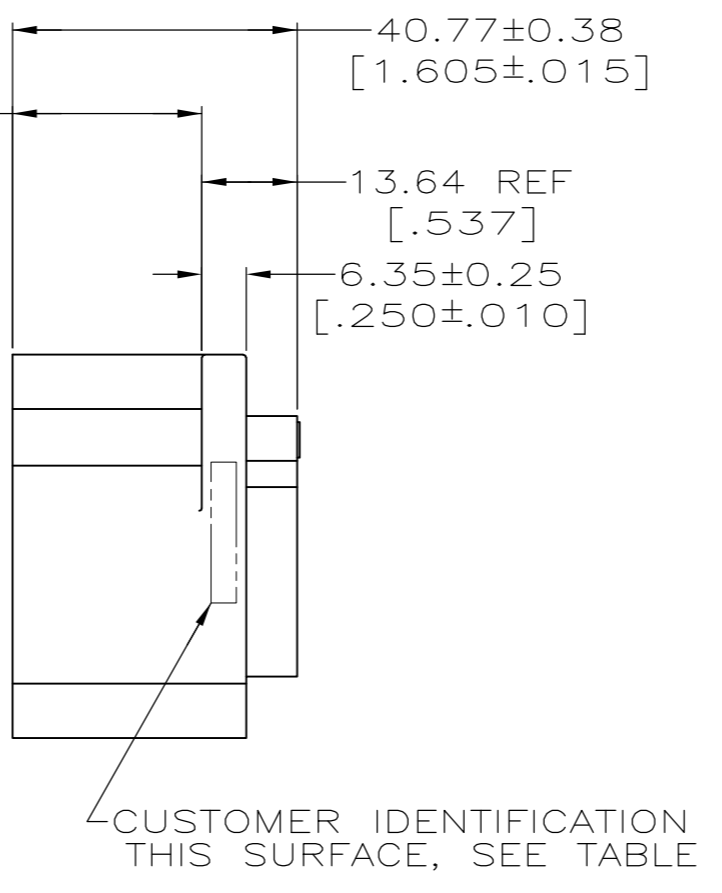

LOC	DIST	REVISIONS			
P	LTR	DESCRIPTION	DATE	OWN	APVD
BD	37	L1	REVISED PER ECO-11-004917	11MAR11	RK HMR

SUGGESTED
 PANEL CUTOUT

- 208209 MATES WITH 208210.
 - CAVITIES 1 & 19 SHOULD NOT BE USED WITH GROUND PIN.
- $\triangle 3$ ALL DASH NUMBERS WILL HAVE 208209-2 MOLD ON THE HOUSING.

CUST IDENT	MATERIAL	PART NO
-	POLYESTER, BLUE	208209-5
-	POLYESTER, BLACK	208209-2
113P10187	POLYESTER, BLACK	208209-1

THIS DRAWING IS A CONTROLLED DOCUMENT.		DWN R.SHIREY 9-9-91	STE TE Connectivity	
DIMENSIONS: MM[INCHES]		CHK R.STONE 9-23-91		
TOLERANCES UNLESS OTHERWISE SPECIFIED:		APVD A.TRAVIS 9-23-91	NAME PIN HOUSING, 19 POSN, METRIMATE	
0 PLC ± -		PRODUCT SPEC	SIZE CAGE CODE DRAWING NO	
1 PLC ± -		APPLICATION SPEC	RESTRICTED TO	
2 PLC ± ± 0.13 [.005]		114-10039	A2 00779 C-208209	
3 PLC ± ± -		WEIGHT	SCALE 1:1 SHEET 1 OF 1 REV L1	
4 PLC ± ± ± 1°		CUSTOMER DRAWING		
FINISH				
SEE TABLE				