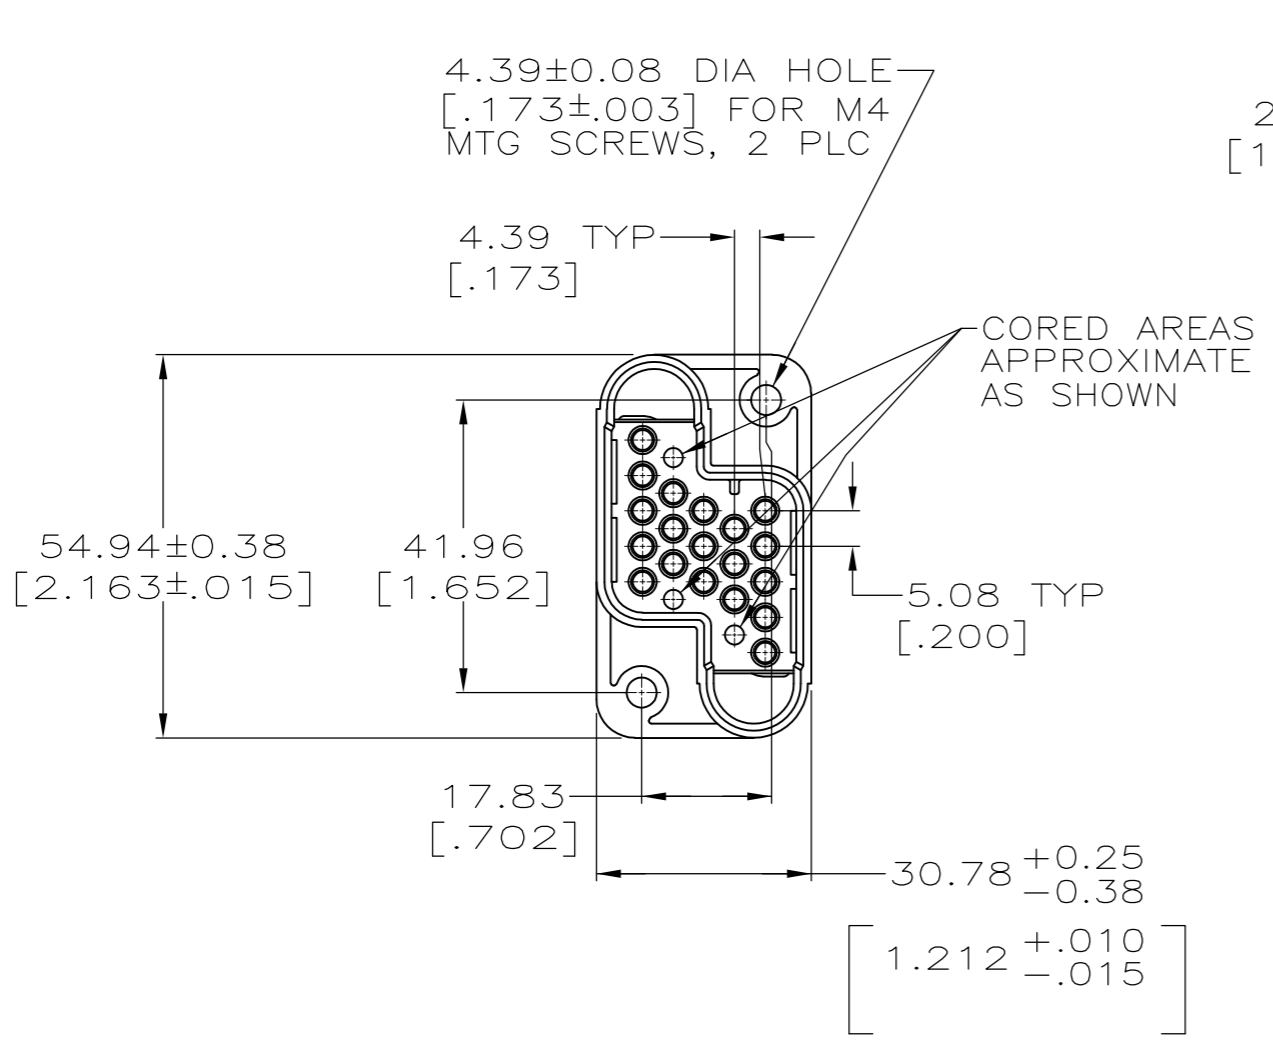

LOC	DIST	REVISIONS			
P	LTR	DESCRIPTION	DATE	OWN	APVD
BD	37	L1	REVISED PER ECO-11-004917	11MAR11	RK HMR

SUGGESTED
 PANEL CUTOUT

- 208209 MATES WITH 208210.
 - CAVITIES 1 & 19 SHOULD NOT BE USED WITH GROUND PIN.
- $\triangle 3$ ALL DASH NUMBERS WILL HAVE 208209-2 MOLD ON THE HOUSING.

CUST IDENT	MATERIAL	PART NO
-	POLYESTER, BLUE	208209-5
-	POLYESTER, BLACK	208209-2
113P10187	POLYESTER, BLACK	208209-1

THIS DRAWING IS A CONTROLLED DOCUMENT.		DWN R.SHIREY 9-9-91	STE TE Connectivity	
DIMENSIONS: MM[INCHES]		CHK R.STONE 9-23-91		
TOLERANCES UNLESS OTHERWISE SPECIFIED:		APVD A.TRAVIS 9-23-91	NAME PIN HOUSING, 19 POSN, METRIMATE	
0 PLC ± -		PRODUCT SPEC	SIZE CAGE CODE DRAWING NO	
1 PLC ± -		APPLICATION SPEC	RESTRICTED TO	
2 PLC ± ± 0.13 [.005]		114-10039	A2 00779 C-208209	
3 PLC ± ± -		WEIGHT	SCALE 1:1 SHEET 1 OF 1 REV L1	
4 PLC ± ± ± 1°		CUSTOMER DRAWING		
FINISH				
SEE TABLE				