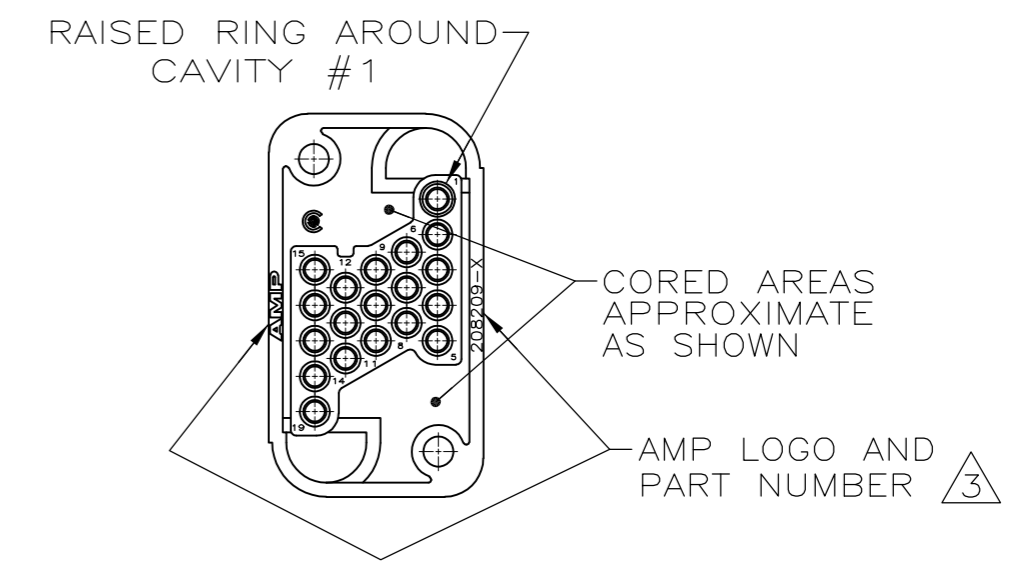

LOC	DIST	REVISIONS			
P	LTR	DESCRIPTION	DATE	OWN	APVD
BD	37	L1	REVISED PER ECO-11-004917	11MAR11	RK HMR

SUGGESTED
 PANEL CUTOUT

- 208209 MATES WITH 208210.
 - CAVITIES 1 & 19 SHOULD NOT BE USED WITH GROUND PIN.
- $\triangle 3$ ALL DASH NUMBERS WILL HAVE 208209-2 MOLD ON THE HOUSING.

CUST IDENT	MATERIAL	PART NO
-	POLYESTER, BLUE	208209-5
-	POLYESTER, BLACK	208209-2
113P10187	POLYESTER, BLACK	208209-1

THIS DRAWING IS A CONTROLLED DOCUMENT.		DWN R.SHIREY 9-9-91	STE TE Connectivity	
DIMENSIONS: MM[INCHES]		CHK R.STONE 9-23-91		
TOLERANCES UNLESS OTHERWISE SPECIFIED:		APVD A.TRAVIS 9-23-91	NAME PIN HOUSING, 19 POSN, METRIMATE	
0 PLC ± -		PRODUCT SPEC	SIZE CAGE CODE DRAWING NO	
1 PLC ± -		APPLICATION SPEC	RESTRICTED TO	
2 PLC ± ± 0.13 [.005]		114-10039	A2 00779 C-208209	
3 PLC ± ± -		WEIGHT	SCALE 1:1 SHEET 1 OF 1 REV L1	
4 PLC ± ± ± 1°		CUSTOMER DRAWING		
FINISH				
SEE TABLE				