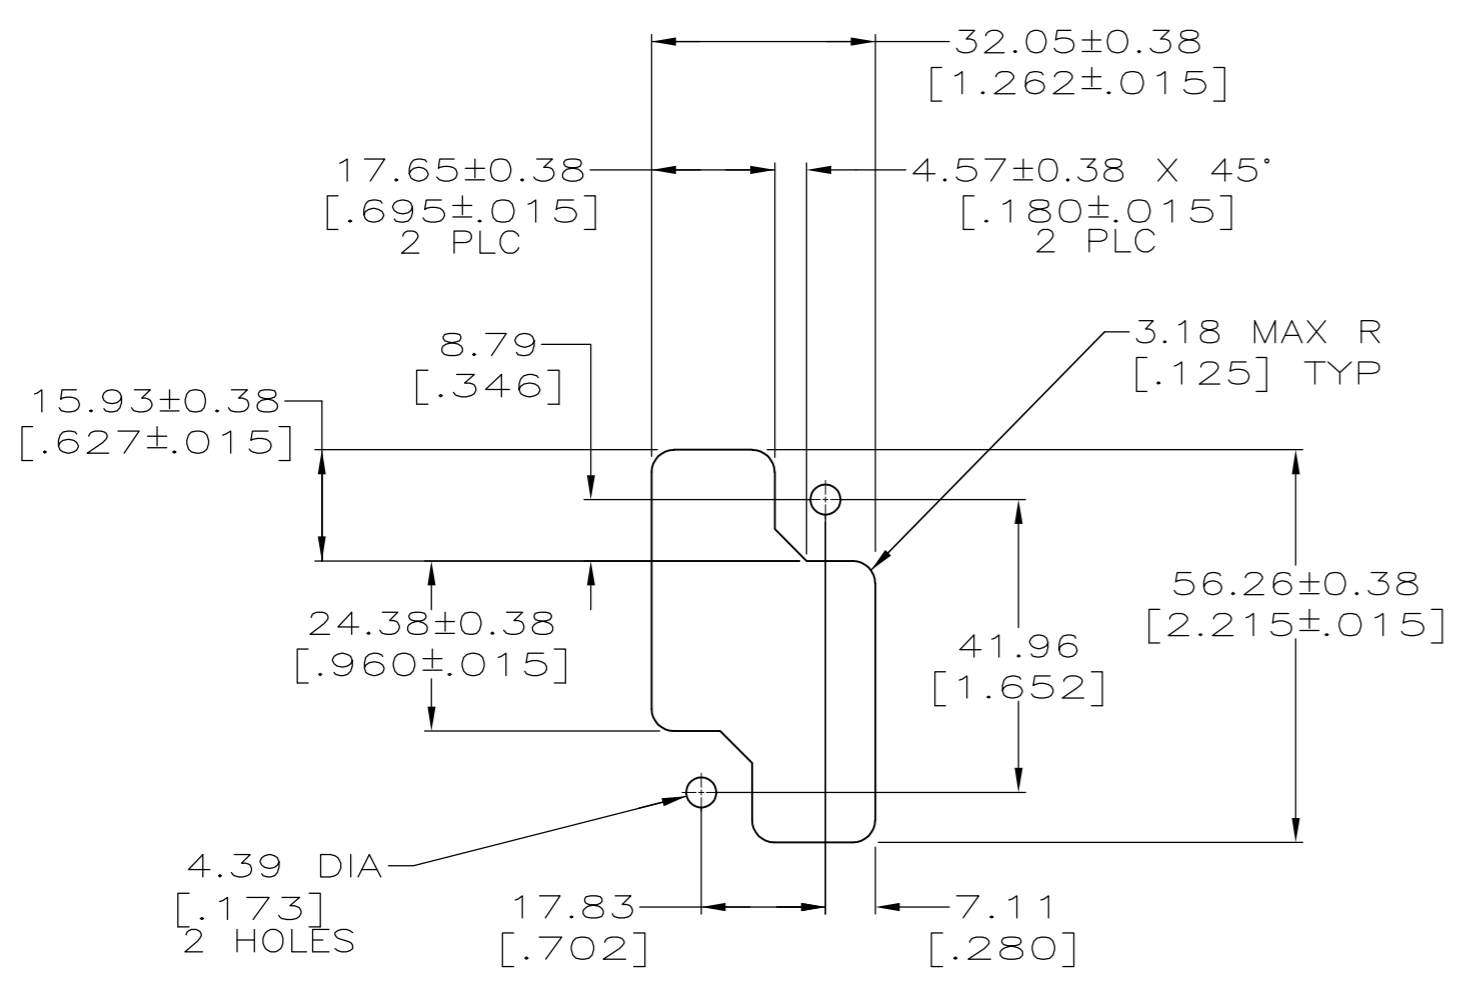

LOC	DIST	REVISIONS			
P	LTR	DESCRIPTION	DATE	OWN	APVD
BD	37	L1	REVISED PER ECO-11-004917	11MAR11	RK HMR

SUGGESTED
 PANEL CUTOUT

- 208209 MATES WITH 208210.
 - CAVITIES 1 & 19 SHOULD NOT BE USED WITH GROUND PIN.
- $\triangle 3$ ALL DASH NUMBERS WILL HAVE 208209-2 MOLD ON THE HOUSING.

CUST IDENT	MATERIAL	PART NO
-	POLYESTER, BLUE	208209-5
-	POLYESTER, BLACK	208209-2
113P10187	POLYESTER, BLACK	208209-1

THIS DRAWING IS A CONTROLLED DOCUMENT.		DWN R.SHIREY 9-9-91	STE TE Connectivity	
DIMENSIONS: MM[INCHES]		CHK R.STONE 9-23-91		
TOLERANCES UNLESS OTHERWISE SPECIFIED:		APVD A.TRAVIS 9-23-91	NAME PIN HOUSING, 19 POSN, METRIMATE	
0 PLC ± -		PRODUCT SPEC	SIZE CAGE CODE DRAWING NO	
1 PLC ± -		APPLICATION SPEC	RESTRICTED TO	
2 PLC ± ± 0.13 [.005]		114-10039	A2 00779 C-208209	
3 PLC ± ± -		WEIGHT	SCALE 1:1 SHEET 1 OF 1 REV L1	
4 PLC ± ± ± 1°		CUSTOMER DRAWING		
FINISH				
SEE TABLE				