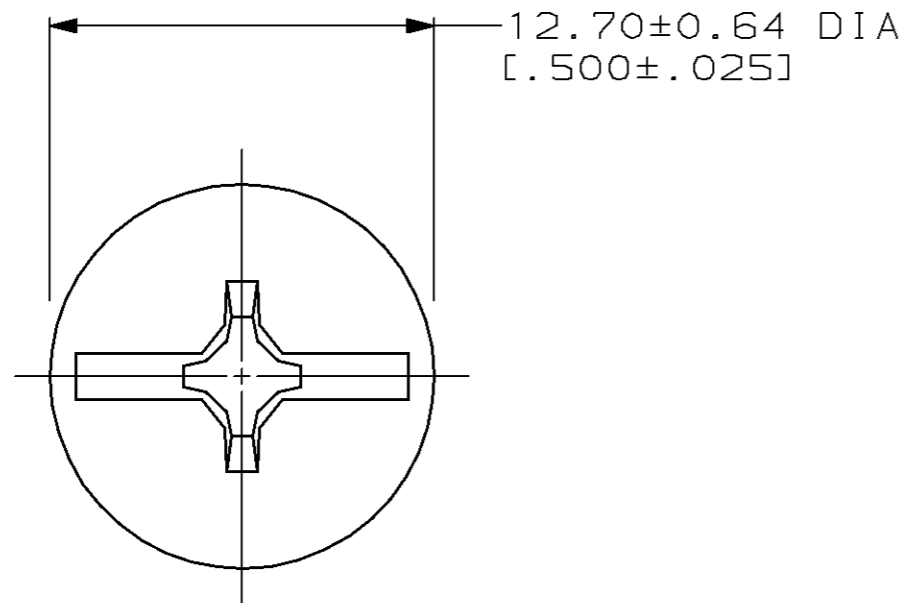

	34.29 [1.350]	21.69 [.854]	SAE 6/32	208211-6
	24.54 [.966]	11.81 [.465]	SAE 6/32	208211-4
	34.29 [1.350]	21.69 [.854]	M4 x 0.7-6g	208211-3
OBSOLETE	34.29 [1.350]	21.69 [.854]	SELF TAPPING	208211-2
	24.54 [.966]	11.81 [.465]	M4 x 0.7-6g	208211-1
	B	A	THREAD	PART NO

DO NOT SCALE PRINT. UNLESS SPECIFIED DIMENSIONS IN mm [INCHES] TOLERANCES ON: 2 PLC DEC ± 0.13 [.005] 3 PLC DEC ± - ANGLES ± -	DR 02/24/92 L.SIPE	AMP AMP Incorporated Harrisburg, PA 17105-3608		
	CHK 3-1-92 J. McCLINTON			
	APPD 3-1-92 A. TRAVIS	NAME		
	APPD 3-2-92 C. ROHDE	SCREW, SHOULDER, SPECIAL, METRIMATE		
MATERIAL STAINLESS STEEL	PRODUCT SPEC -	SIZE	CAGE CODE	DRAWING NO
FINISH -	APPLICATION SPEC -	B	00779	208211
	WEIGHT -	SCALE	4:1	SHEET 1 OF 1