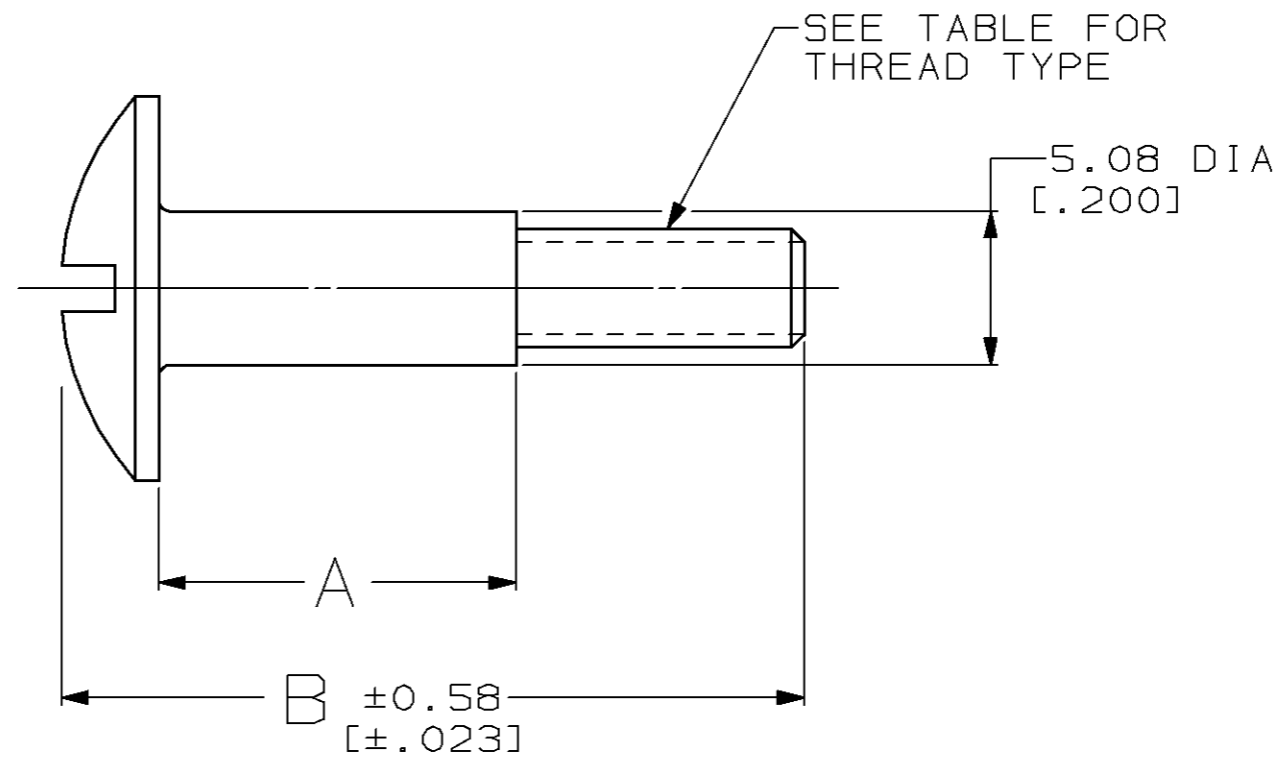

	34.29 [1.350]	21.69 [.854]	SAE 6/32	208211-6
	24.54 [.966]	11.81 [.465]	SAE 6/32	208211-4
	34.29 [1.350]	21.69 [.854]	M4 x 0.7-6g	208211-3
OBSOLETE	34.29 [1.350]	21.69 [.854]	SELF TAPPING	208211-2
	24.54 [.966]	11.81 [.465]	M4 x 0.7-6g	208211-1
	B	A	THREAD	PART NO

DO NOT SCALE PRINT. UNLESS SPECIFIED DIMENSIONS IN mm [INCHES] TOLERANCES ON: 2 PLC DEC ± 0.13 [.005] 3 PLC DEC ± - ANGLES ± -	DR 02/24/92 L.SIPE	AMP AMP Incorporated Harrisburg, PA 17105-3608		
	CHK 3-1-92 J. McCLINTON			
	APPD 3-1-92 A. TRAVIS	NAME		
	APPD 3-2-92 C. ROHDE	SCREW, SHOULDER, SPECIAL, METRIMATE		
MATERIAL STAINLESS STEEL	PRODUCT SPEC -	SIZE	CAGE CODE	DRAWING NO
FINISH -	APPLICATION SPEC -	B	00779	208211
	WEIGHT -	SCALE	4:1	SHEET 1 OF 1