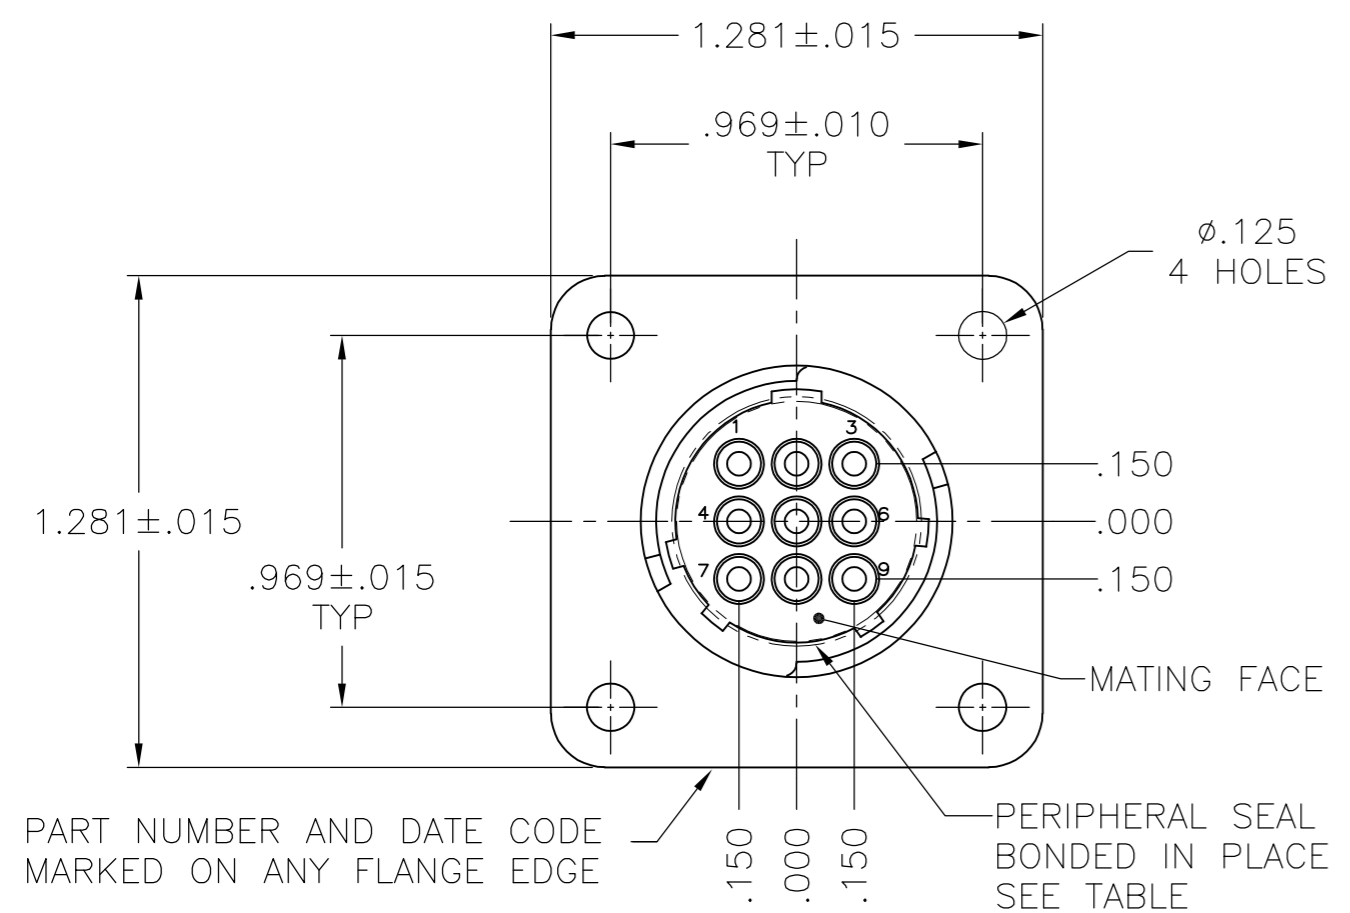

- 1 1-66460-0 WILL BE SELECTIVELY LOADED INTO POSITIONS 2, 4, 6, 7, 9 AND 66464-3 WILL BE LOADED INTO POSITIONS 1, 3, 5, 8 OF THE HOUSING.
- 2 LOAD ALL POSITIONS EXCEPT POSITION NUMBER 4.
- 3 TIN PLATED CONTACTS.
- 4 194264-1 LOADED INTO POSITIONS 1 & 7.
- 5 OBSOLETE PARTS: OBSOLETE CIS STREAMLINING PER D.RENAUD/D.SINISI.

4	3	3	3	2	5	1				
OBSOLETE		.130	YES	YES			1-208223-3			
OBSOLETE		.245	NO	YES			1-208223-2			
	3		YES	YES			1-208223-1			
	3		NO	YES			1-208223-0			
	3		NO	NO			208223-9			
OBSOLETE		.220	YES	NO			208223-8			
OBSOLETE		.220	NO	NO			208223-7			
OBSOLETE		.618	NO	YES			208223-6			
OBSOLETE		.220	YES	YES			208223-5			
OBSOLETE		.220	NO	NO			208223-4			
			NO	YES			208223-3			
OBSOLETE		.429	NO	NO			208223-2			
		.220	NO	NO			208223-1			
								B	A	PERIPHERAL SEAL
										THREADED INSERTS
										PART NUMBER

THIS DRAWING IS A CONTROLLED DOCUMENT. DWN R.LEE BG 6-22-91
 CHK W.G.LENKER 4-14-92
 APVD -

TE Connectivity
 RECEPTACLE ASSEMBLY, POSTED, STD SEX, SERIES 1, 13-9, CPC

108-10024
 APPLICATION SPEC

SIZE A2 CAGE CODE 00779 DRAWING NO C=208223 RESTRICTED TO -
 WEIGHT - SCALE 2:1 SHEET 1 of 1 REV V