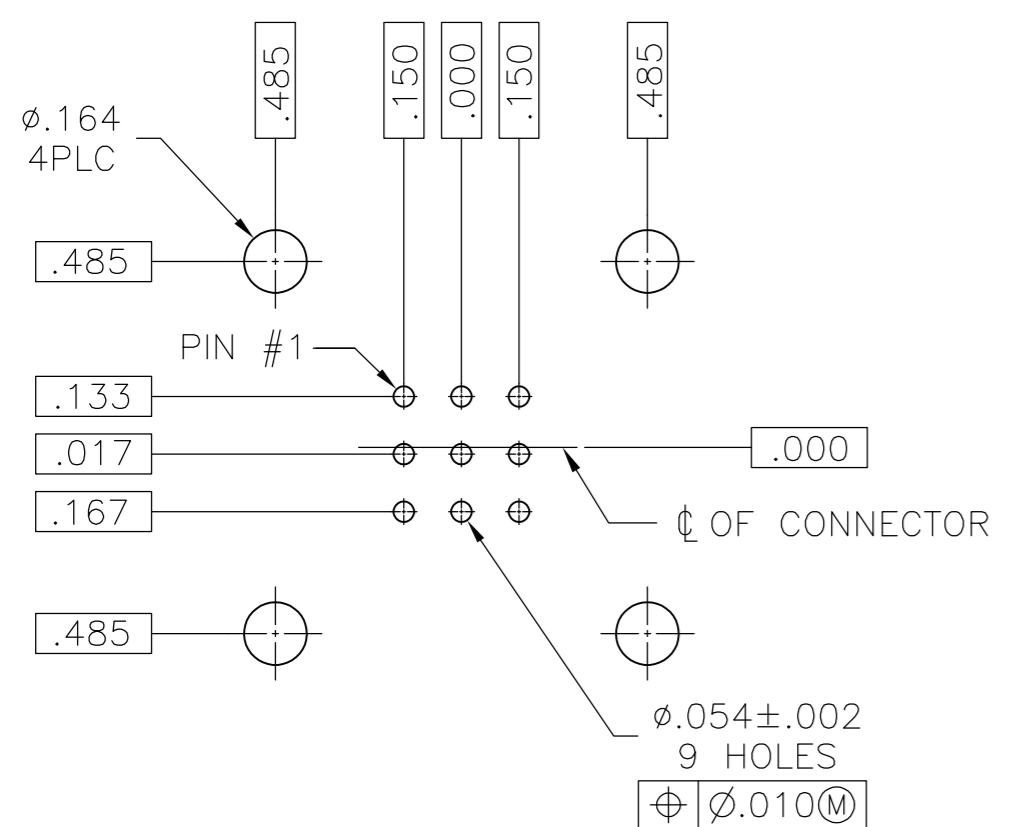

- 1 1-66460-0 WILL BE SELECTIVELY LOADED INTO POSITIONS 2, 4, 6, 7, 9 AND 66464-3 WILL BE LOADED INTO POSITIONS 1, 3, 5, 8 OF THE HOUSING.
- 2 LOAD ALL POSITIONS EXCEPT POSITION NUMBER 4.
- 3 TIN PLATED CONTACTS.
- 4 194264-1 LOADED INTO POSITIONS 1 & 7.
- 5 OBSOLETE PARTS: OBSOLETE CIS STREAMLINING PER D.RENAUD/D.SINISI.

4	3	3	3	2	5	1				
OBSOLETE		.130	YES	YES			1-208223-3			
OBSOLETE		.245	NO	YES			1-208223-2			
	3		YES	YES			1-208223-1			
	3		NO	YES			1-208223-0			
	3		NO	NO			208223-9			
OBSOLETE		.220	YES	NO			208223-8			
OBSOLETE		.220	NO	NO			208223-7			
OBSOLETE		.618	NO	YES			208223-6			
OBSOLETE		.220	YES	YES			208223-5			
OBSOLETE		.220	NO	NO			208223-4			
			NO	YES			208223-3			
OBSOLETE		.429	NO	NO			208223-2			
		.220	NO	NO			208223-1			
								B	A	PERIPHERAL SEAL
										THREADED INSERTS
										PART NUMBER

THIS DRAWING IS A CONTROLLED DOCUMENT. DWN R.LEE BG 6-22-91
 CHK W.G.LENKER 4-14-92
 APVD -

TE Connectivity
 RECEPTACLE ASSEMBLY, POSTED, STD SEX, SERIES 1, 13-9, CPC

108-10024
 APPLICATION SPEC

SIZE A2 CAGE CODE 00779 DRAWING NO C=208223 RESTRICTED TO -
 WEIGHT - SCALE 2:1 SHEET 1 of 1 REV V