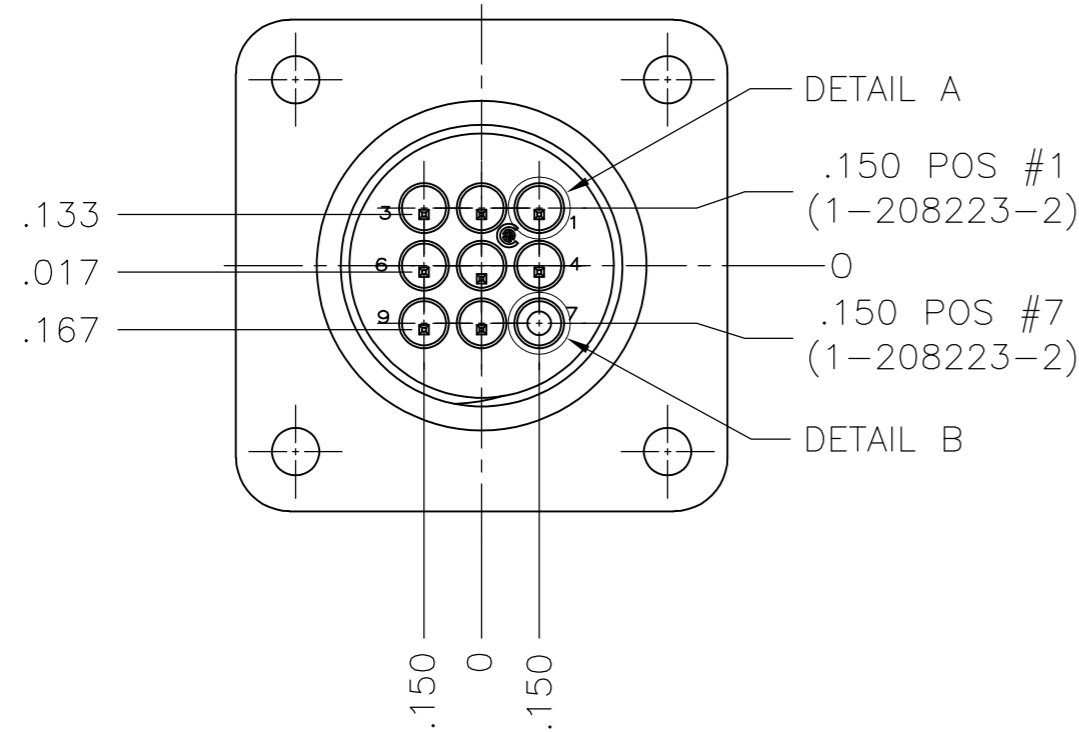

- 1 1-66460-0 WILL BE SELECTIVELY LOADED INTO POSITIONS 2, 4, 6, 7, 9 AND 66464-3 WILL BE LOADED INTO POSITIONS 1, 3, 5, 8 OF THE HOUSING.
- 2 LOAD ALL POSITIONS EXCEPT POSITION NUMBER 4.
- 3 TIN PLATED CONTACTS.
- 4 194264-1 LOADED INTO POSITIONS 1 & 7.
- 5 OBSOLETE PARTS: OBSOLETE CIS STREAMLINING PER D.RENAUD/D.SINISI.

4	3	3	3	2	5	1				
OBSOLETE		.130	YES	YES			1-208223-3			
OBSOLETE		.245	NO	YES			1-208223-2			
	3		YES	YES			1-208223-1			
	3		NO	YES			1-208223-0			
	3		NO	NO			208223-9			
OBSOLETE		.220	YES	NO			208223-8			
OBSOLETE		.220	NO	NO			208223-7			
OBSOLETE		.618	NO	YES			208223-6			
OBSOLETE		.220	YES	YES			208223-5			
OBSOLETE		.220	NO	NO			208223-4			
			NO	YES			208223-3			
OBSOLETE		.429	NO	NO			208223-2			
		.220	NO	NO			208223-1			
								B	A	PERIPHERAL SEAL
										THREADED INSERTS
										PART NUMBER

THIS DRAWING IS A CONTROLLED DOCUMENT. DWN R.LEE BG 6-22-91
 CHK W.G.LENKER 4-14-92
 APVD -

TE Connectivity
 RECEPTACLE ASSEMBLY, POSTED, STD SEX, SERIES 1, 13-9, CPC

108-10024
 APPLICATION SPEC

SIZE A2 CAGE CODE 00779 DRAWING NO C=208223 RESTRICTED TO -
 WEIGHT - SCALE 2:1 SHEET 1 of 1 REV V