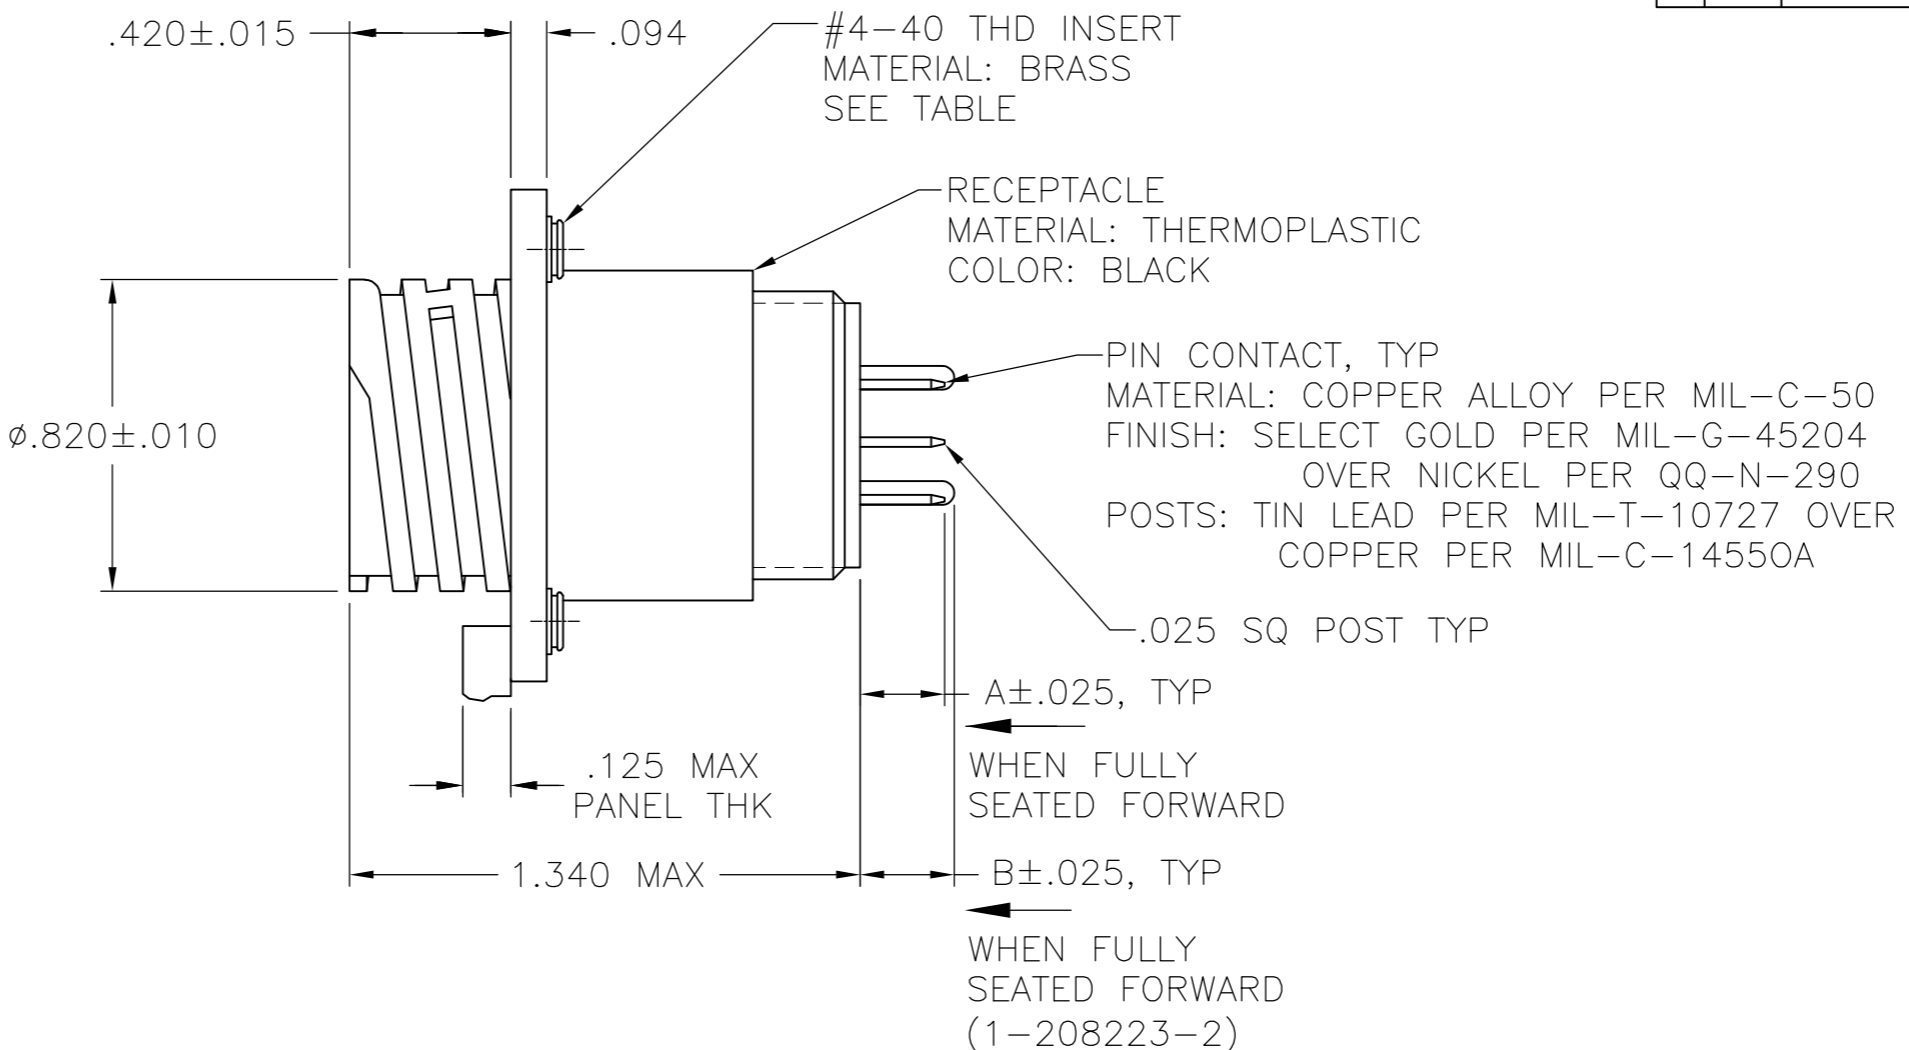

- 1 1-66460-0 WILL BE SELECTIVELY LOADED INTO POSITIONS 2, 4, 6, 7, 9 AND 66464-3 WILL BE LOADED INTO POSITIONS 1, 3, 5, 8 OF THE HOUSING.
- 2 LOAD ALL POSITIONS EXCEPT POSITION NUMBER 4.
- 3 TIN PLATED CONTACTS.
- 4 194264-1 LOADED INTO POSITIONS 1 & 7.
- 5 OBSOLETE PARTS: OBSOLETE CIS STREAMLINING PER D.RENAUD/D.SINISI.

4	3	3	3	2	5	1				
OBSOLETE		.130	YES	YES			1-208223-3			
OBSOLETE		.245	NO	YES			1-208223-2			
	3		YES	YES			1-208223-1			
	3		NO	YES			1-208223-0			
	3		NO	NO			208223-9			
OBSOLETE		.220	YES	NO			208223-8			
OBSOLETE		.220	NO	NO			208223-7			
OBSOLETE		.618	NO	YES			208223-6			
OBSOLETE		.220	YES	YES			208223-5			
OBSOLETE		.220	NO	NO			208223-4			
			NO	YES			208223-3			
OBSOLETE		.429	NO	NO			208223-2			
		.220	NO	NO			208223-1			
								B	A	PERIPHERAL SEAL
										THREADED INSERTS
										PART NUMBER

THIS DRAWING IS A CONTROLLED DOCUMENT. DWN R.LEE BG 6-22-91
 CHK W.G.LENKER 4-14-92
 APVD -

TE Connectivity
 RECEPTACLE ASSEMBLY, POSTED, STD SEX, SERIES 1, 13-9, CPC

108-10024
 APPLICATION SPEC

SIZE A2 CAGE CODE 00779 DRAWING NO C=208223 RESTRICTED TO -
 WEIGHT - SCALE 2:1 SHEET 1 of 1 REV V