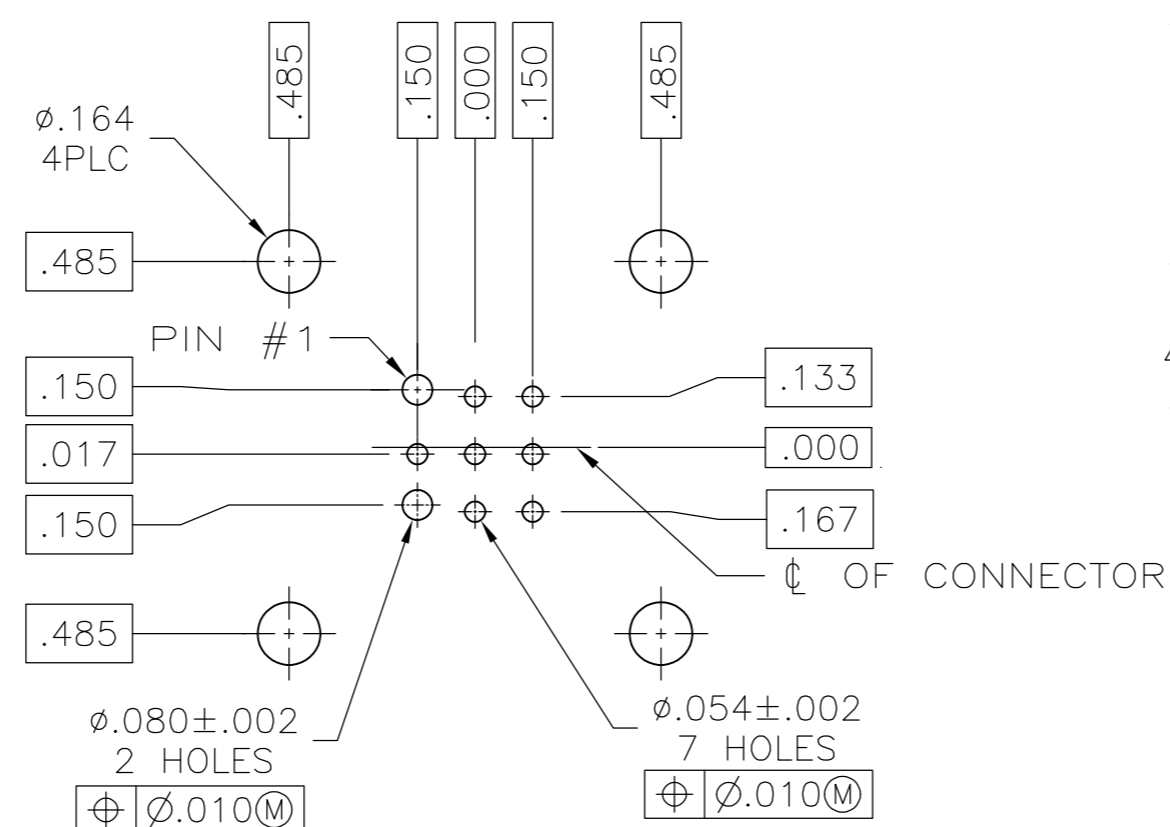

- 1 1-66460-0 WILL BE SELECTIVELY LOADED INTO POSITIONS 2, 4, 6, 7, 9 AND 66464-3 WILL BE LOADED INTO POSITIONS 1, 3, 5, 8 OF THE HOUSING.
- 2 LOAD ALL POSITIONS EXCEPT POSITION NUMBER 4.
- 3 TIN PLATED CONTACTS.
- 4 194264-1 LOADED INTO POSITIONS 1 & 7.
- 5 OBSOLETE PARTS: OBSOLETE CIS STREAMLINING PER D.RENAUD/D.SINISI.

4	3	3	3	2	5	1				
OBSOLETE		.130	YES	YES			1-208223-3			
OBSOLETE		.245	NO	YES			1-208223-2			
	3		YES	YES			1-208223-1			
	3		NO	YES			1-208223-0			
	3		NO	NO			208223-9			
OBSOLETE		.220	YES	NO			208223-8			
OBSOLETE		.220	NO	NO			208223-7			
OBSOLETE		.618	NO	YES			208223-6			
OBSOLETE		.220	YES	YES			208223-5			
OBSOLETE		.220	NO	NO			208223-4			
			NO	YES			208223-3			
OBSOLETE		.429	NO	NO			208223-2			
		.220	NO	NO			208223-1			
								B	A	PERIPHERAL SEAL
										THREADED INSERTS
										PART NUMBER

THIS DRAWING IS A CONTROLLED DOCUMENT. DWN R.LEE BG 6-22-91
 CHK W.G.LENKER 4-14-92
 APVD -

TE Connectivity
 RECEPTACLE ASSEMBLY, POSTED, STD SEX, SERIES 1, 13-9, CPC

108-10024
 APPLICATION SPEC

SIZE A2 CAGE CODE 00779 DRAWING NO C=208223 RESTRICTED TO -
 WEIGHT - SCALE 2:1 SHEET 1 of 1 REV V