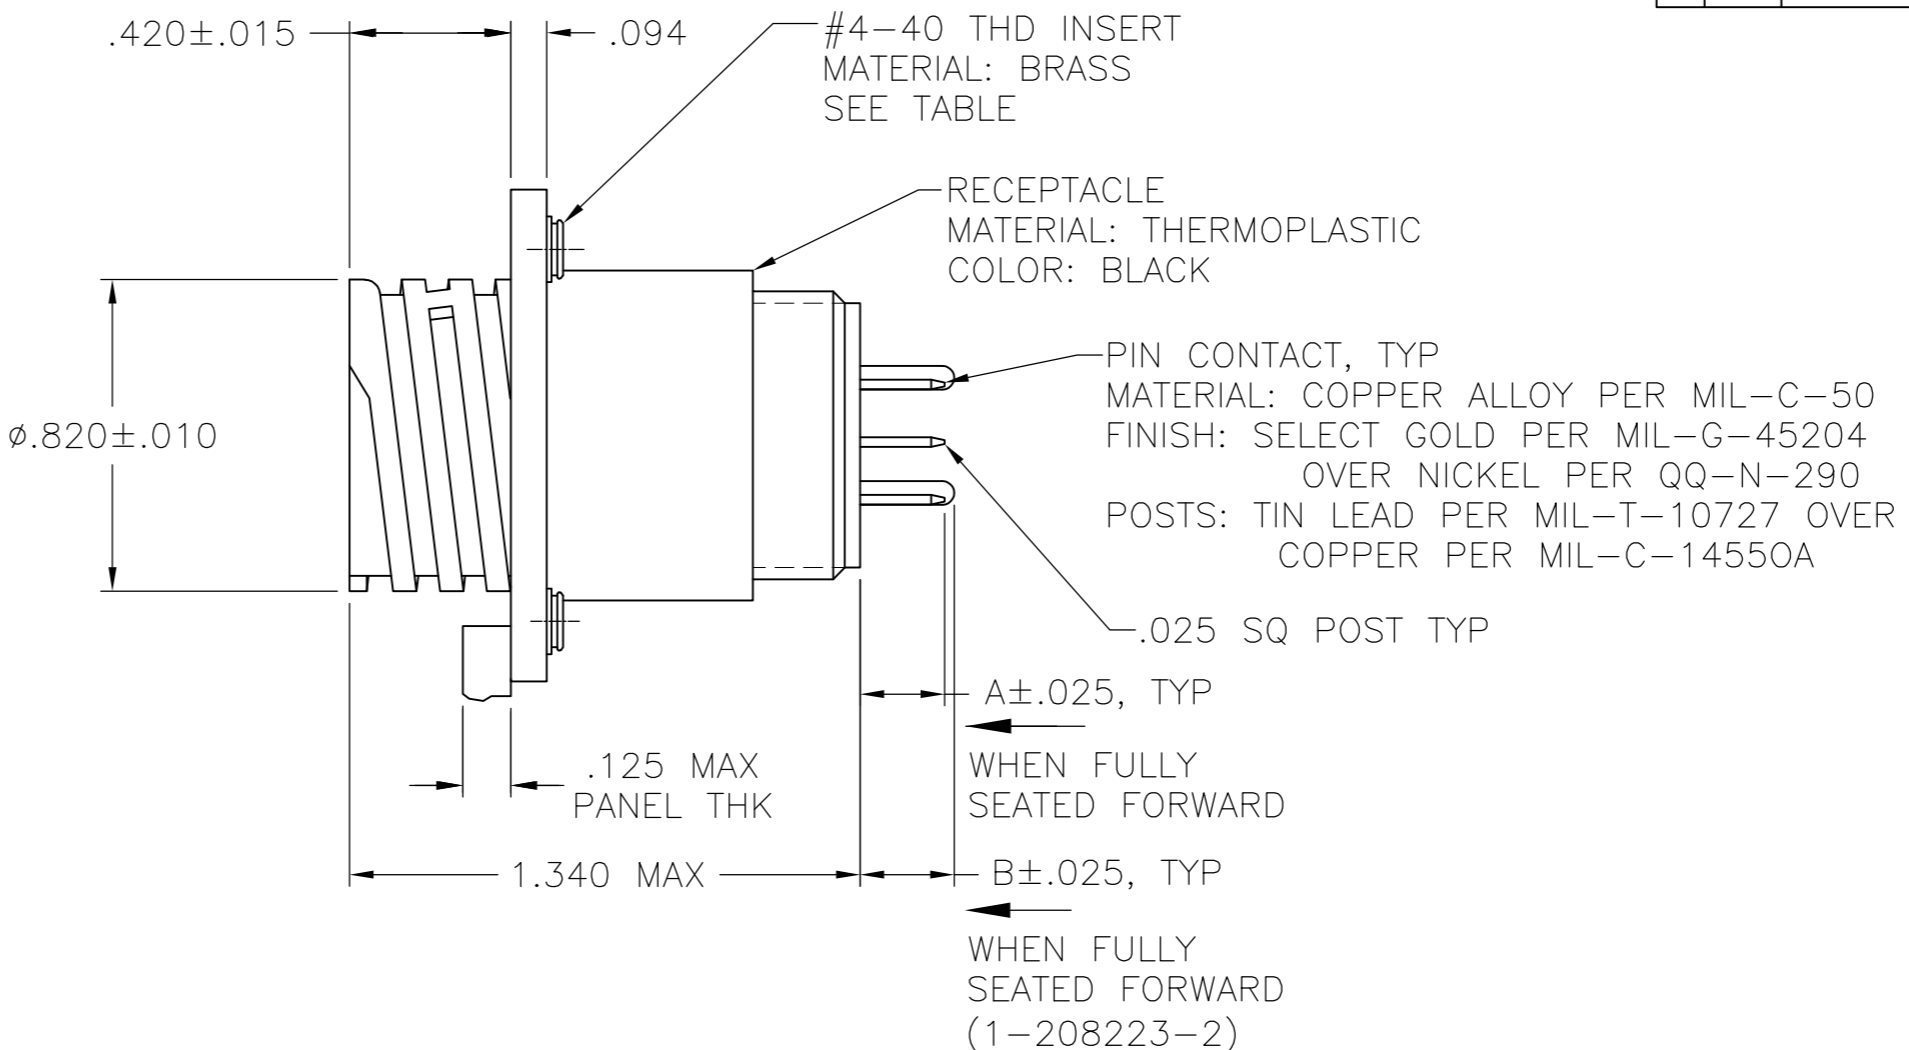

- 1 1-66460-0 WILL BE SELECTIVELY LOADED INTO POSITIONS 2, 4, 6, 7, 9 AND 66464-3 WILL BE LOADED INTO POSITIONS 1, 3, 5, 8 OF THE HOUSING.
- 2 LOAD ALL POSITIONS EXCEPT POSITION NUMBER 4.
- 3 TIN PLATED CONTACTS.
- 4 194264-1 LOADED INTO POSITIONS 1 & 7.
- 5 OBSOLETE PARTS: OBSOLETE CIS STREAMLINING PER D.RENAUD/D.SINISI.

4	3	3	3	2	5	1				
OBSOLETE			.130	YES	YES		1-208223-3			
OBSOLETE			.245	.220	NO	YES	1-208223-2			
	3			.220	YES	YES	1-208223-1			
	3			.220	NO	YES	1-208223-0			
	3			.220	NO	NO	208223-9			
OBSOLETE				.220	YES	NO	208223-8			
OBSOLETE				.220	NO	NO	208223-7			
OBSOLETE				.618	NO	YES	208223-6			
OBSOLETE				.220	YES	YES	208223-5			
OBSOLETE				.220	NO	NO	208223-4			
				.220	NO	YES	208223-3			
OBSOLETE				.429	NO	NO	208223-2			
				.220	NO	NO	208223-1			
		B	A	PERIPHERAL SEAL	THREADED INSERTS	PART NUMBER				

TE TE Connectivity
 RECEPTACLE ASSEMBLY, POSTED, STD SEX, SERIES 1, 13-9, CPC
 SIZE A2 CAGE CODE 00779 DRAWING NO C=208223 RESTRICTED TO -

X-ON Electronics

Largest Supplier of Electrical and Electronic Components