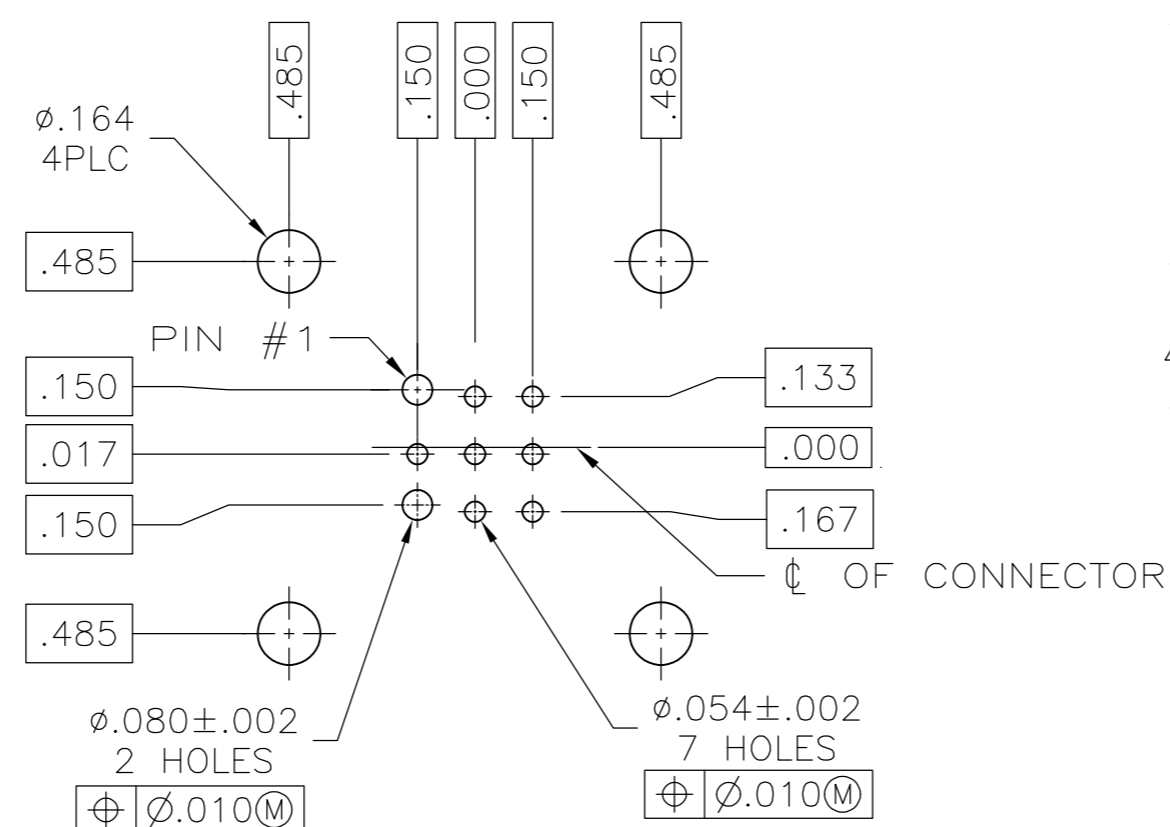

- 1 1-66460-0 WILL BE SELECTIVELY LOADED INTO POSITIONS 2, 4, 6, 7, 9 AND 66464-3 WILL BE LOADED INTO POSITIONS 1, 3, 5, 8 OF THE HOUSING.
- 2 LOAD ALL POSITIONS EXCEPT POSITION NUMBER 4.
- 3 TIN PLATED CONTACTS.
- 4 194264-1 LOADED INTO POSITIONS 1 & 7.
- 5 OBSOLETE PARTS: OBSOLETE CIS STREAMLINING PER D.RENAUD/D.SINISI.

4	3	3	3	2	5	1				
OBSOLETE			.130	YES	YES		1-208223-3			
OBSOLETE			.245	.220	NO	YES	1-208223-2			
	3			.220	YES	YES	1-208223-1			
	3			.220	NO	YES	1-208223-0			
	3			.220	NO	NO	208223-9			
OBSOLETE				.220	YES	NO	208223-8			
OBSOLETE				.220	NO	NO	208223-7			
OBSOLETE				.618	NO	YES	208223-6			
OBSOLETE				.220	YES	YES	208223-5			
OBSOLETE				.220	NO	NO	208223-4			
				.220	NO	YES	208223-3			
OBSOLETE				.429	NO	NO	208223-2			
				.220	NO	NO	208223-1			
		B	A	PERIPHERAL SEAL	THREADED INSERTS	PART NUMBER				

THIS DRAWING IS A CONTROLLED DOCUMENT. DWN R.LEE BG 6-22-91
 CHK W.G.LENKER 4-14-92
 APVD -
 PRODUCT SPEC 108-10024
 APPLICATION SPEC -
 MATERIAL SEE CALLOUT FINISH SEE CALLOUT
 WEIGHT -
 CUSTOMER DRAWING SCALE 2:1 SHEET 1 of 1 REV V

TE TE Connectivity
 RECEPTACLE ASSEMBLY, POSTED, STD SEX, SERIES 1, 13-9, CPC
 SIZE A2 CAGE CODE 00779 DRAWING NO C=208223 RESTRICTED TO -

X-ON Electronics

Largest Supplier of Electrical and Electronic Components