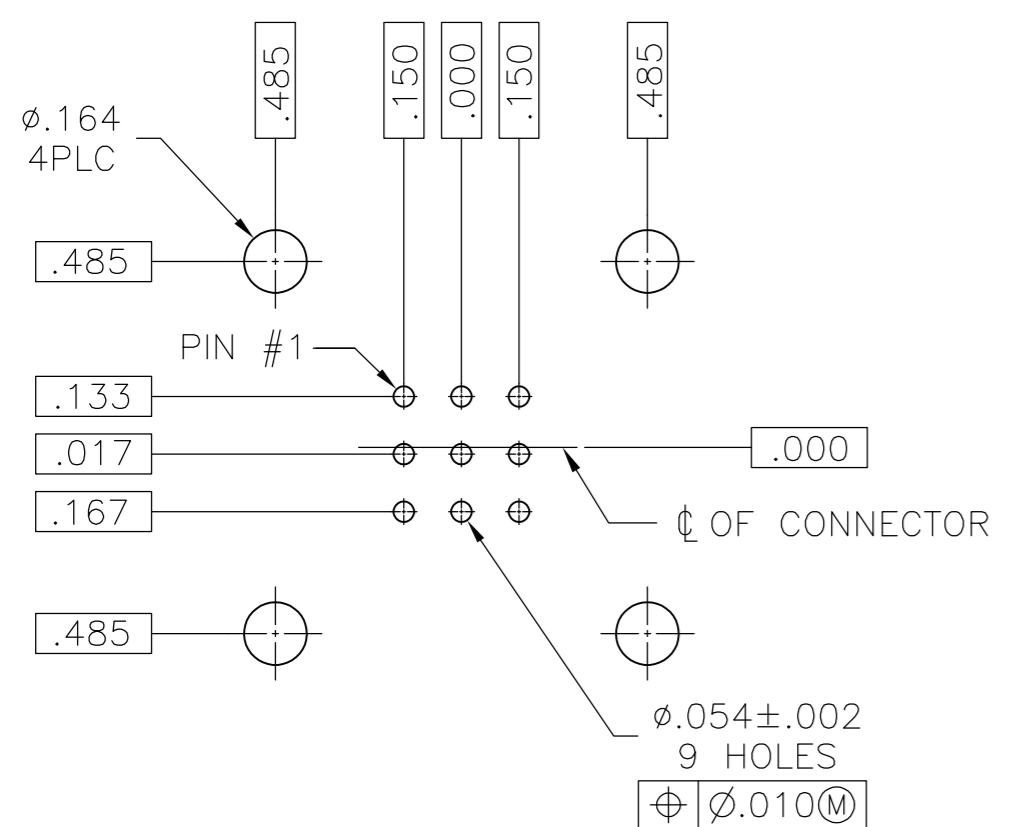

- 1 1-66460-0 WILL BE SELECTIVELY LOADED INTO POSITIONS 2, 4, 6, 7, 9 AND 66464-3 WILL BE LOADED INTO POSITIONS 1, 3, 5, 8 OF THE HOUSING.
- 2 LOAD ALL POSITIONS EXCEPT POSITION NUMBER 4.
- 3 TIN PLATED CONTACTS.
- 4 194264-1 LOADED INTO POSITIONS 1 & 7.
- 5 OBSOLETE PARTS: OBSOLETE CIS STREAMLINING PER D.RENAUD/D.SINISI.

4	3	3	3	2	5	1				
OBSOLETE			.130	YES	YES		1-208223-3			
OBSOLETE			.245	.220	NO	YES	1-208223-2			
	3			.220	YES	YES	1-208223-1			
	3			.220	NO	YES	1-208223-0			
	3			.220	NO	NO	208223-9			
OBSOLETE				.220	YES	NO	208223-8			
OBSOLETE				.220	NO	NO	208223-7			
OBSOLETE				.618	NO	YES	208223-6			
OBSOLETE				.220	YES	YES	208223-5			
OBSOLETE				.220	NO	NO	208223-4			
				.220	NO	YES	208223-3			
OBSOLETE				.429	NO	NO	208223-2			
				.220	NO	NO	208223-1			
		B	A	PERIPHERAL SEAL	THREADED INSERTS	PART NUMBER				

THIS DRAWING IS A CONTROLLED DOCUMENT. DWN R.LEE BG 6-22-91
 CHK W.G.LENKER 4-14-92
 APVD -
 PRODUCT SPEC 108-10024
 APPLICATION SPEC -
 MATERIAL SEE CALLOUT FINISH SEE CALLOUT
 WEIGHT -
 CUSTOMER DRAWING SCALE 2:1 SHEET 1 of 1 REV V

TE TE Connectivity
 RECEPTACLE ASSEMBLY, POSTED, STD SEX, SERIES 1, 13-9, CPC
 SIZE A2 CAGE CODE 00779 DRAWING NO C=208223 RESTRICTED TO -

X-ON Electronics

Largest Supplier of Electrical and Electronic Components