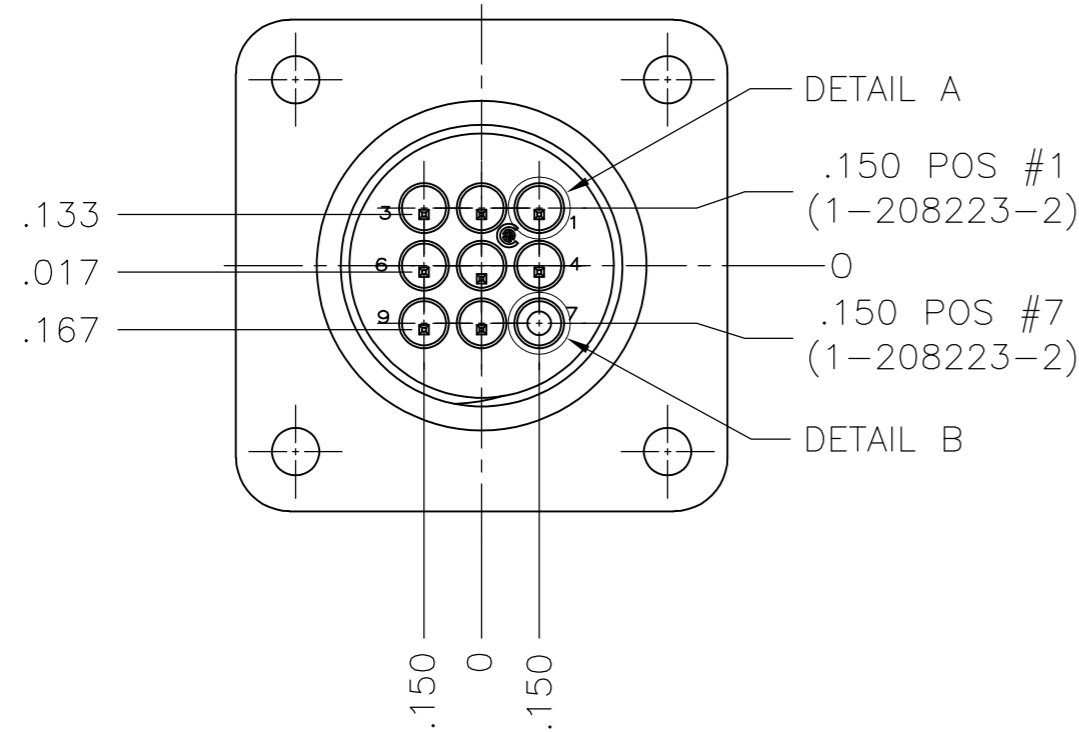

- 1 1-66460-0 WILL BE SELECTIVELY LOADED INTO POSITIONS 2, 4, 6, 7, 9 AND 66464-3 WILL BE LOADED INTO POSITIONS 1, 3, 5, 8 OF THE HOUSING.
- 2 LOAD ALL POSITIONS EXCEPT POSITION NUMBER 4.
- 3 TIN PLATED CONTACTS.
- 4 194264-1 LOADED INTO POSITIONS 1 & 7.
- 5 OBSOLETE PARTS: OBSOLETE CIS STREAMLINING PER D.RENAUD/D.SINISI.

4	3	3	3	2	5	1				
OBSOLETE			.130	YES	YES		1-208223-3			
OBSOLETE			.245	.220	NO	YES	1-208223-2			
	3			.220	YES	YES	1-208223-1			
	3			.220	NO	YES	1-208223-0			
	3			.220	NO	NO	208223-9			
OBSOLETE				.220	YES	NO	208223-8			
OBSOLETE				.220	NO	NO	208223-7			
OBSOLETE				.618	NO	YES	208223-6			
OBSOLETE				.220	YES	YES	208223-5			
OBSOLETE				.220	NO	NO	208223-4			
				.220	NO	YES	208223-3			
OBSOLETE				.429	NO	NO	208223-2			
				.220	NO	NO	208223-1			
		B	A	PERIPHERAL SEAL	THREADED INSERTS	PART NUMBER				

THIS DRAWING IS A CONTROLLED DOCUMENT. DWN R.LEE BG 6-22-91
 CHK W.G.LENKER 4-14-92
 APVD -
 PRODUCT SPEC 108-10024
 APPLICATION SPEC -
 MATERIAL SEE CALLOUT FINISH SEE CALLOUT
 WEIGHT -
 CUSTOMER DRAWING SCALE 2:1 SHEET 1 of 1 REV V

TE TE Connectivity
 RECEPTACLE ASSEMBLY, POSTED, STD SEX, SERIES 1, 13-9, CPC
 SIZE A2 CAGE CODE 00779 DRAWING NO C=208223 RESTRICTED TO -

X-ON Electronics

Largest Supplier of Electrical and Electronic Components