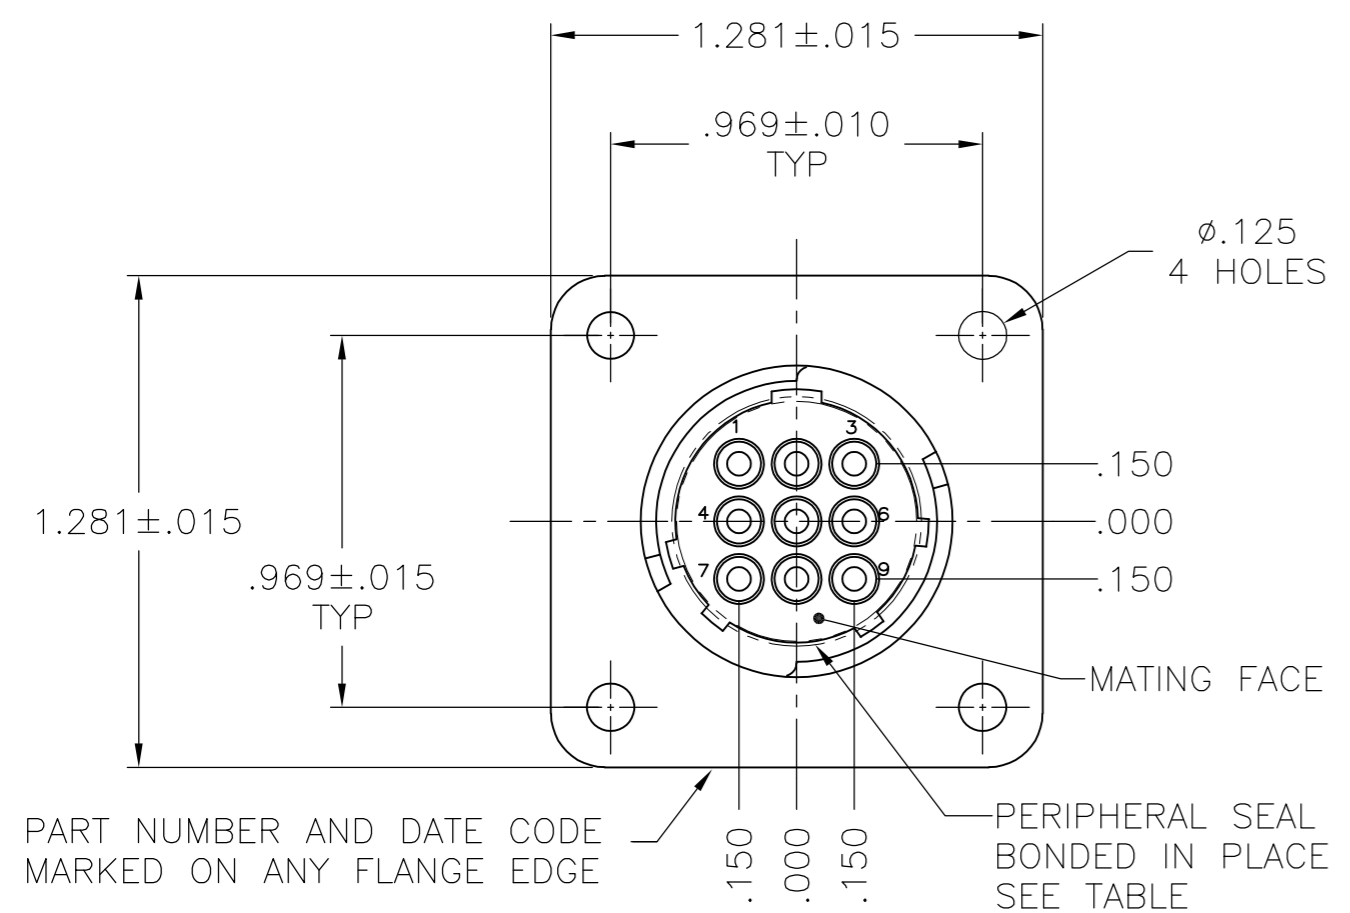

- 1 1-66460-0 WILL BE SELECTIVELY LOADED INTO POSITIONS 2, 4, 6, 7, 9 AND 66464-3 WILL BE LOADED INTO POSITIONS 1, 3, 5, 8 OF THE HOUSING.
- 2 LOAD ALL POSITIONS EXCEPT POSITION NUMBER 4.
- 3 TIN PLATED CONTACTS.
- 4 194264-1 LOADED INTO POSITIONS 1 & 7.
- 5 OBSOLETE PARTS: OBSOLETE CIS STREAMLINING PER D.RENAUD/D.SINISI.

4	3	3	3	2	5	1				
OBSOLETE			.130	YES	YES		1-208223-3			
OBSOLETE			.245	.220	NO	YES	1-208223-2			
	3			.220	YES	YES	1-208223-1			
	3			.220	NO	YES	1-208223-0			
	3			.220	NO	NO	208223-9			
OBSOLETE				.220	YES	NO	208223-8			
OBSOLETE				.220	NO	NO	208223-7			
OBSOLETE				.618	NO	YES	208223-6			
OBSOLETE				.220	YES	YES	208223-5			
OBSOLETE				.220	NO	NO	208223-4			
				.220	NO	YES	208223-3			
OBSOLETE				.429	NO	NO	208223-2			
				.220	NO	NO	208223-1			
		B	A	PERIPHERAL SEAL	THREADED INSERTS	PART NUMBER				

THIS DRAWING IS A CONTROLLED DOCUMENT. DWN R.LEE BG 6-22-91
 CHK W.G.LENKER 4-14-92
 APVD -
 PRODUCT SPEC 108-10024
 APPLICATION SPEC -
 MATERIAL SEE CALLOUT FINISH SEE CALLOUT
 WEIGHT -
 CUSTOMER DRAWING SCALE 2:1 SHEET 1 of 1 REV V

TE TE Connectivity
 RECEPTACLE ASSEMBLY, POSTED, STD SEX, SERIES 1, 13-9, CPC
 SIZE A2 CAGE CODE 00779 DRAWING NO C=208223 RESTRICTED TO -

X-ON Electronics

Largest Supplier of Electrical and Electronic Components