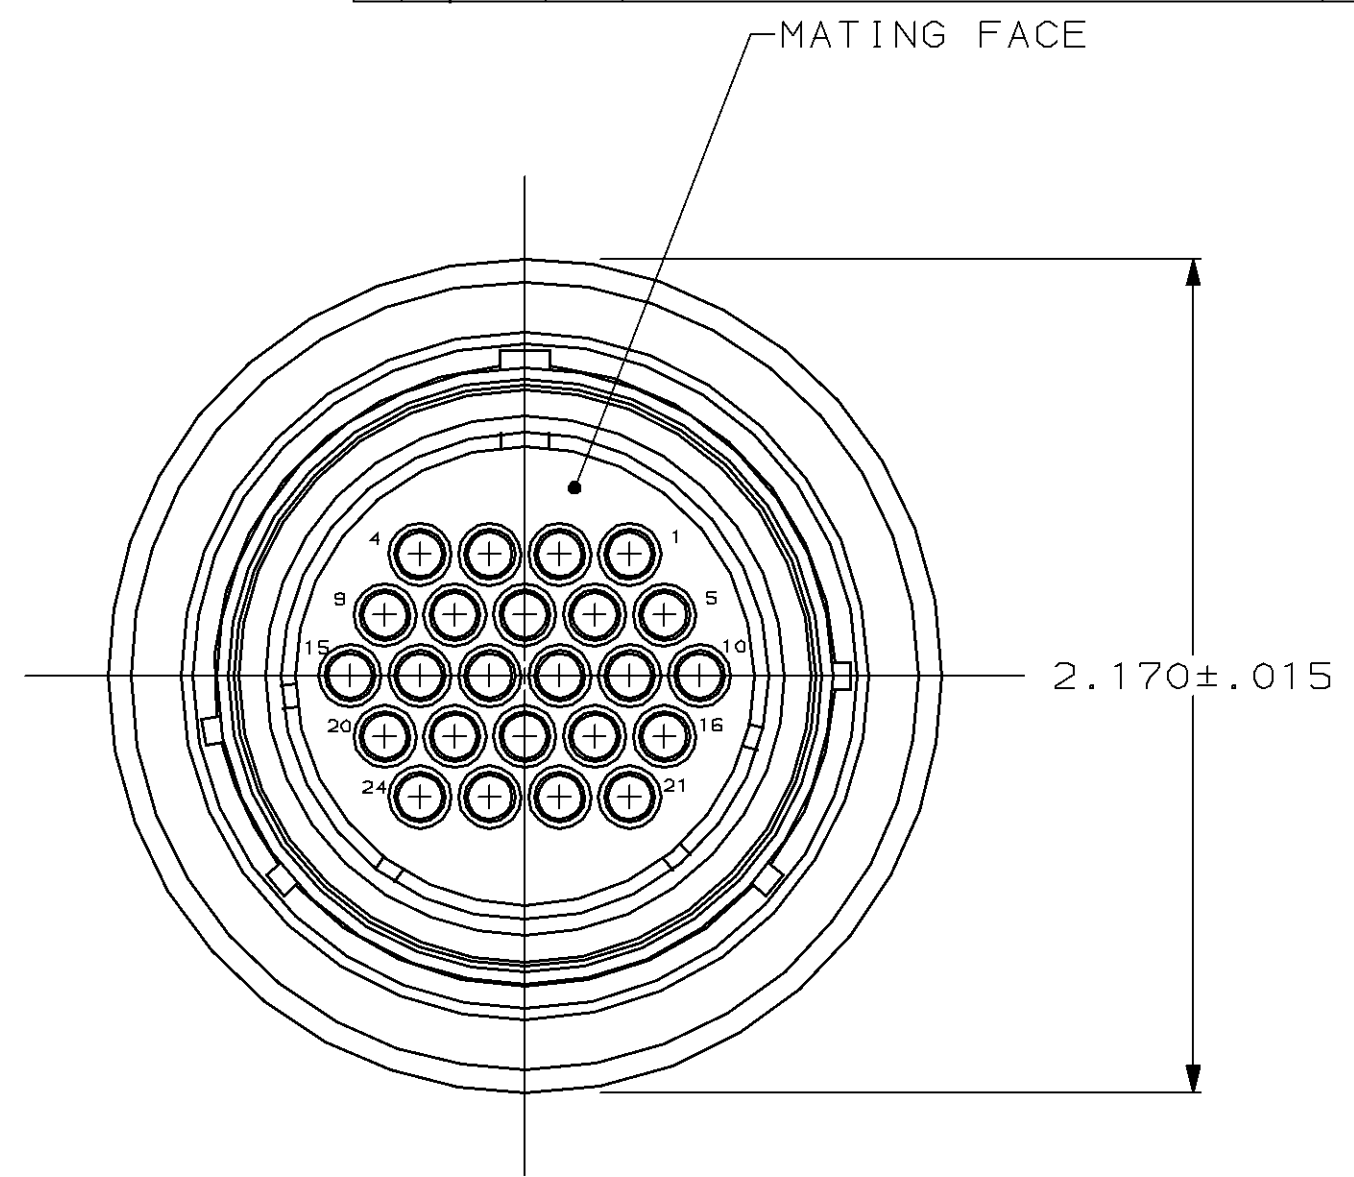

LOC	DIST	P	F	ZONE	LTR	DESCRIPTION	DATE	APPD
BD	35				M	REDRAWN	6-25-91	-
					N	REV PER ECN BD5454	05/26/92	KB
					P	OBS -3 PER EC 0020-0394-93	11/17/94	RK
					R	SUPSD -3 & REV PER EC 0020-1080-95	17 OCT 95	RB
					S	REV AND REACTIVATE -3 PER EC 0020-419-96	07 MAY 96	AWF

YES	208457-3
NO	208457-1
TETRASEAL	PART NUMBER

- 208457-1 MATES WITH AMP RECEPTACLE 208459-1 OR -2.
208457-3 MATES WITH AMP RECEPTACLE 208459-1 ONLY.
- AMP PART NUMBER AND DATE CODE TO BE LOCATED ON COUPLING RING.

DO NOT SCALE PRINT. UNLESS SPECIFIED DIMENSIONS IN INCHES TOLERANCES ON :	DR 6-25-91 R.LEE BG	AMP Incorporated Harrisburg, PA 17105-3608		
	CHK 4-16-92 W.G.LENKER			
MATERIAL SEE CALLOUT	APPD 4-16-92 K.BEAVER	NAME PLUG ASSEMBLY, STD SEX, SERIES 1, 28-24, CMC		
	APPD 4-16-92 C.ROHDE	PRODUCT SPEC 108-10040	SIZE C	CAGE CODE 00779
FINISH SEE CALLOUT	APPLICATION SPEC -	DRAWING NO 208457	SHEET 1 OF 1	
	WEIGHT -	SCALE 2:1		