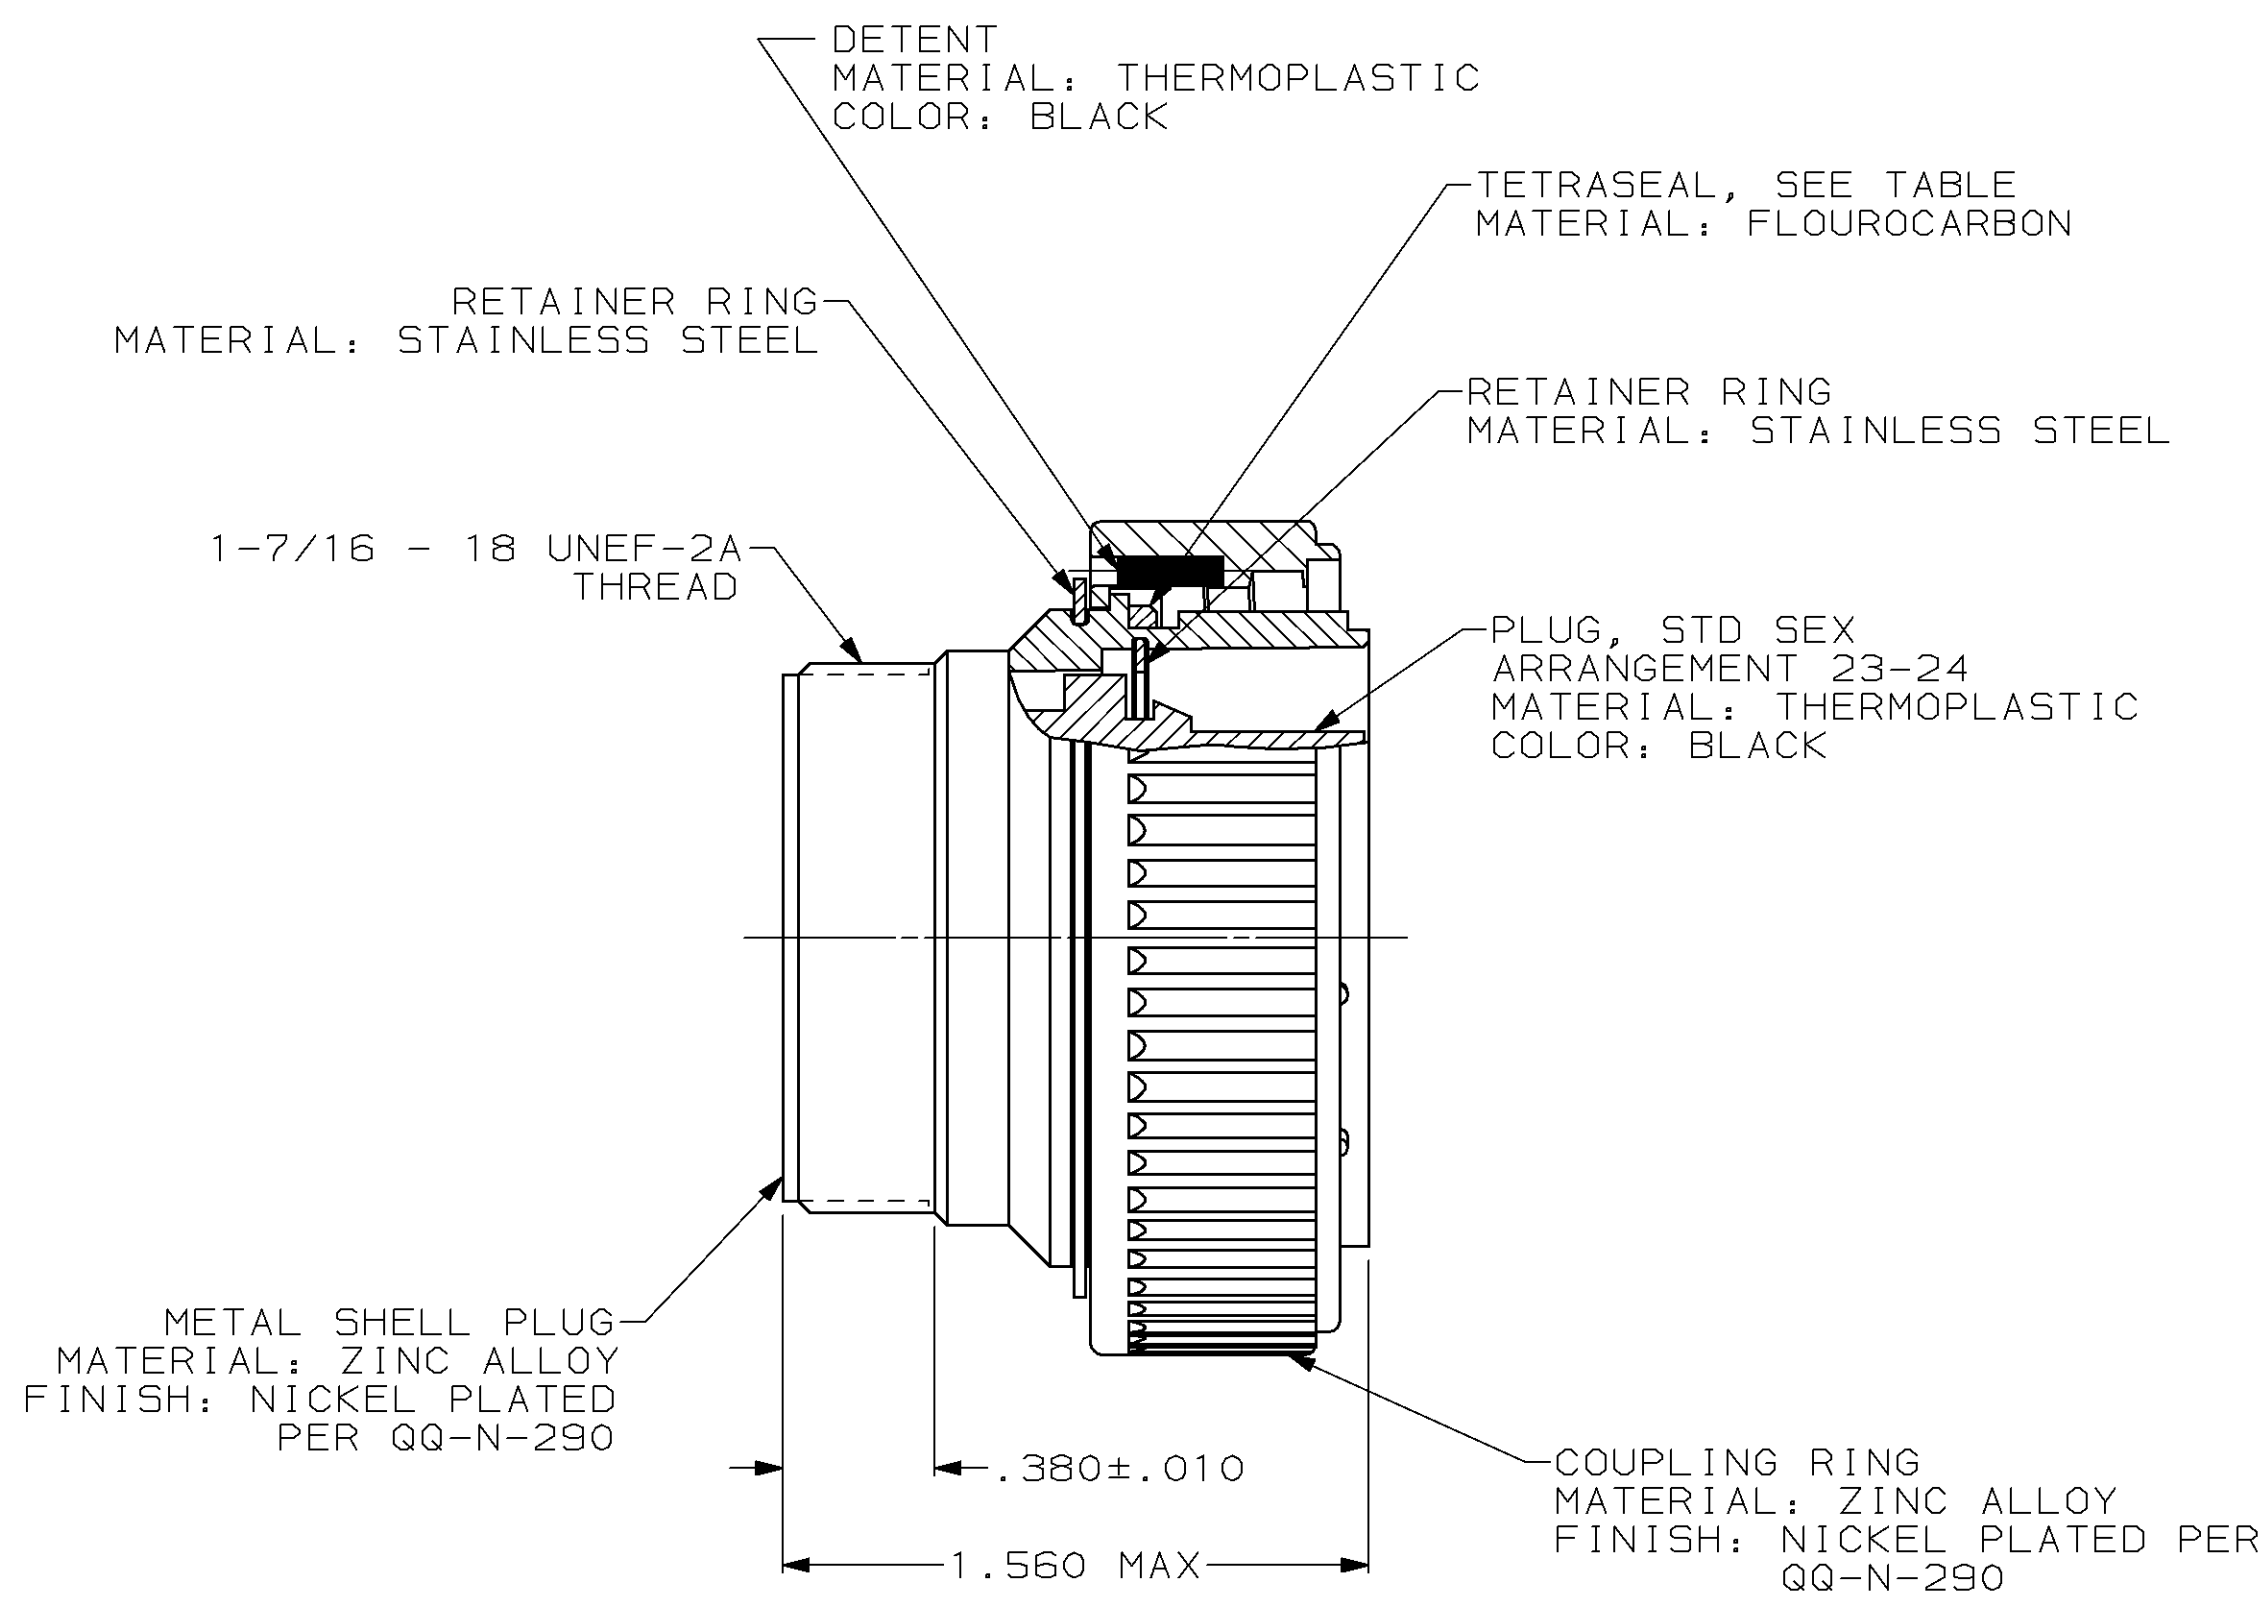

LOC	DIST	P	F	ZONE	LTR	DESCRIPTION	DATE	APPD
BD	35				M	REDRAWN	6-25-91	-
					N	REV PER ECN BD5454	05/26/92	KB
					P	OBS -3 PER EC 0020-0394-93	11/17/94	RK
					R	SUPSD -3 & REV PER EC 0020-1080-95	17 OCT 95	RB
					S	REV AND REACTIVATE -3 PER EC 0020-419-96	07 MAY 96	AWF

YES	208457-3
NO	208457-1
TETRASEAL	PART NUMBER

- 208457-1 MATES WITH AMP RECEPTACLE 208459-1 OR -2.
208457-3 MATES WITH AMP RECEPTACLE 208459-1 ONLY.
- AMP PART NUMBER AND DATE CODE TO BE LOCATED ON COUPLING RING.

DO NOT SCALE PRINT. UNLESS SPECIFIED DIMENSIONS IN INCHES TOLERANCES ON :	DR 6-25-91 R.LEE BG	AMP Incorporated Harrisburg, PA 17105-3608		
	CHK 4-16-92 W.G.LENKER			
MATERIAL SEE CALLOUT	APPD 4-16-92 K.BEAVER	NAME PLUG ASSEMBLY, STD SEX, SERIES 1, 28-24, CMC		
	APPD 4-16-92 C.ROHDE	PRODUCT SPEC 108-10040	SIZE C	CAGE CODE 00779
FINISH SEE CALLOUT	APPLICATION SPEC -	DRAWING NO 208457	SHEET 1 OF 1	
	WEIGHT -	SCALE 2:1		