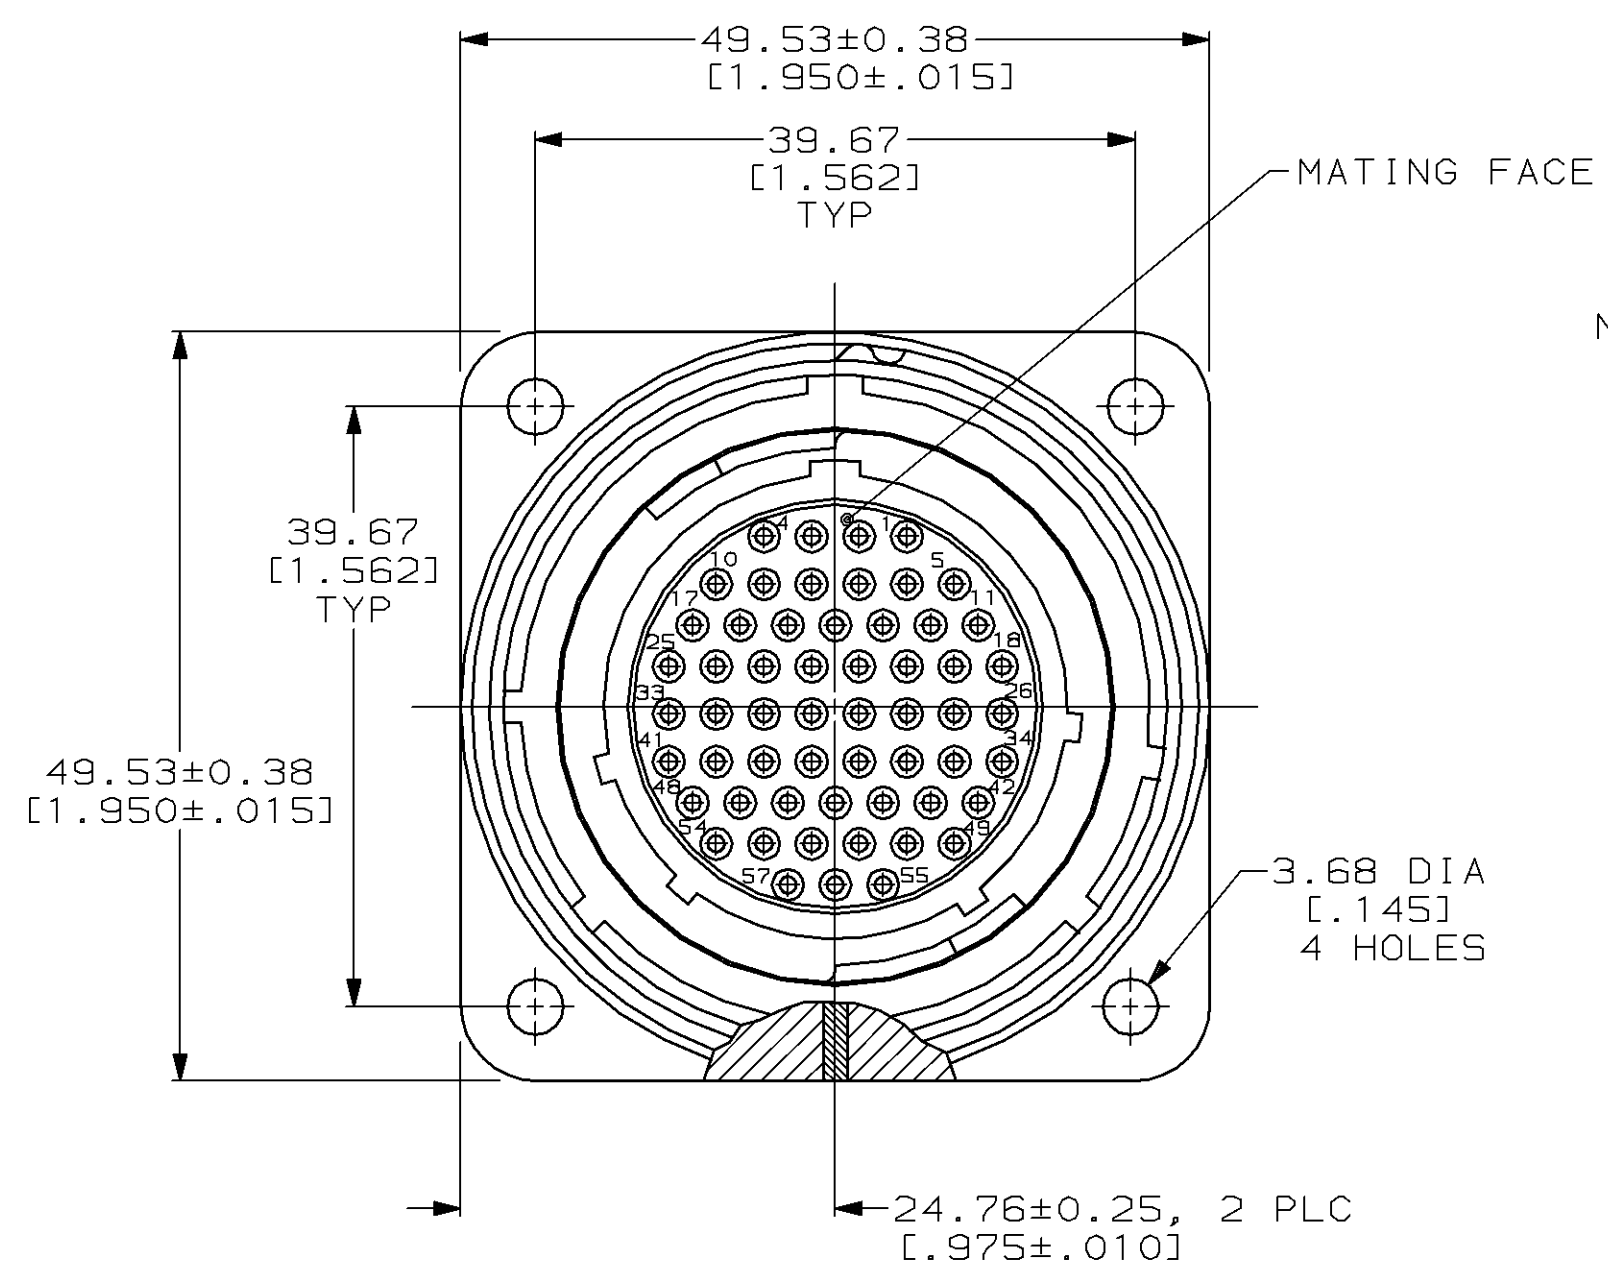

LOC	DIST	P	F	ZONE	LTR	DESCRIPTION	DATE	APPD
BD	35				G	REDRAWN W/O CHANGE PER EC 0020-774-94	09/04/94	AF
					H	OBS -2 PER EC 0020-0136-95	17 JUL 95	AF

METAL SHELL RECEPTACLE MATERIAL: ZINC ALLOY FINISH: NICKEL PLATED PER QQ-N-290
 RECEPTACLE, REV SEX ARRANGEMENT 23-57 MATERIAL: THERMOPLASTIC COLOR: BLACK
 GROOVED PIN, 2 PLC MATERIAL: STEEL ALLOY FINISH: NICKEL PLATED PER QQ-N-290

OBSOLETE	YES	208475-2
	NO	208475-1
PERIPHERAL SEAL	PART NUMBER	

- RECEPTACLE MATES WITH AMP PLUG 208474-1.
- AMP PART NUMBER AND DATE CODE TO BE LOCATED ON EDGE OF FLANGE.

DO NOT SCALE PRINT. UNLESS SPECIFIED DIMENSIONS IN mm [INCHES] TOLERANCES ON: 2 PLC DEC ±0.13 [.005] 3 PLC DEC ± - ANGLES ± -	DR 09-04-94 D.HARDY	AMP AMP Incorporated Harrisburg, PA 17105-3608	
	CHK 09-07-94 R.STONE		
MATERIAL SEE CALL OUT	APPD 09-30-94 A.FRANTUM	NAME RECEPTACLE ASSEMBLY, 28-57, REVERSE SEX, CMC	
	FINISH SEE CALL OUT	APPD 09-30-94 A.FRANTUM	SIZE C
	PRODUCT SPEC -	CAGE CODE 00779	DRAWING NO C=208475
	APPLICATION SPEC -	SCALE 2:1	SHEET 1 OF 1
	WEIGHT -		