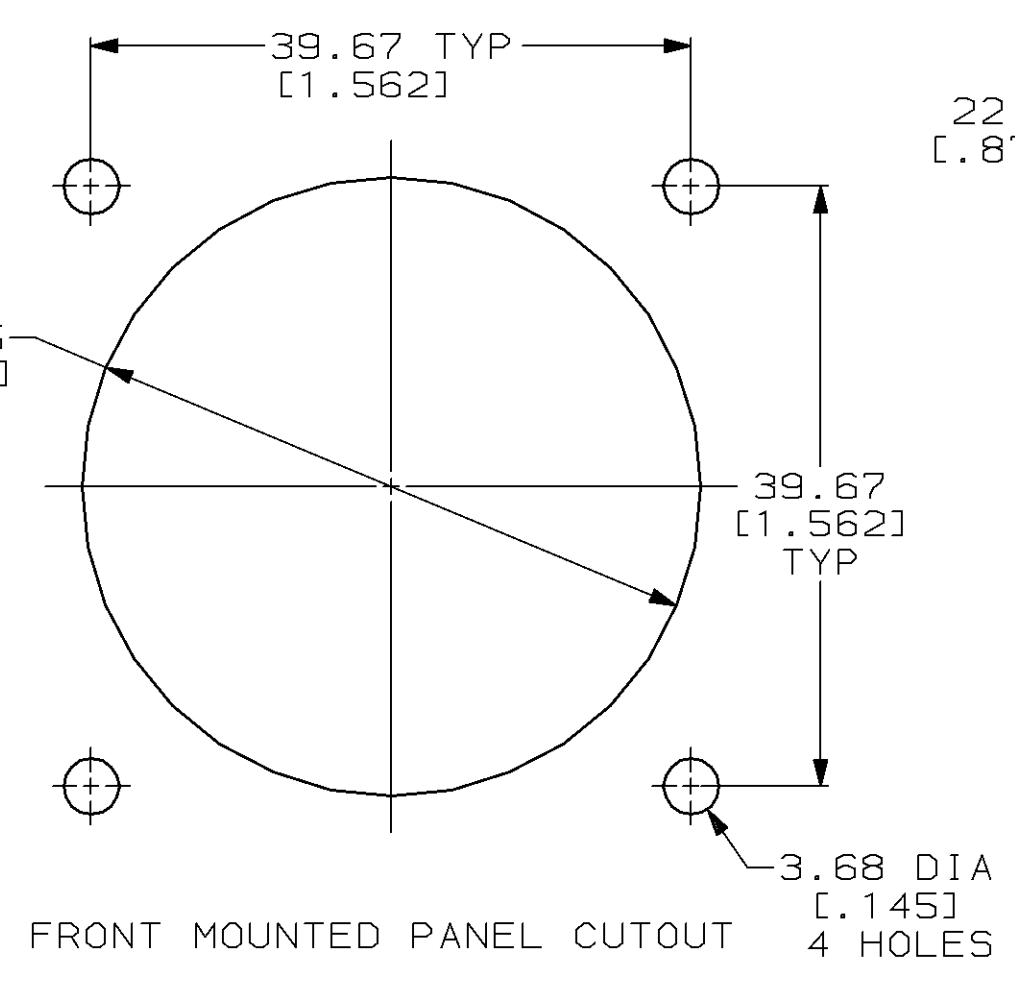

LOC	DIST	P	F	ZONE	LTR	DESCRIPTION	DATE	APPD
BD	35				G	REDRAWN W/O CHANGE PER EC 0020-774-94	09/04/94	AF
					H	OBS -2 PER EC 0020-0136-95	17 JUL 95	AF

METAL SHELL RECEPTACLE MATERIAL: ZINC ALLOY FINISH: NICKEL PLATED PER QQ-N-290
 RECEPTACLE, REV SEX ARRANGEMENT 23-57 MATERIAL: THERMOPLASTIC COLOR: BLACK
 GROOVED PIN, 2 PLC MATERIAL: STEEL ALLOY FINISH: NICKEL PLATED PER QQ-N-290

OBSOLETE	YES	208475-2
	NO	208475-1
PERIPHERAL SEAL	PART NUMBER	

- RECEPTACLE MATES WITH AMP PLUG 208474-1.
- AMP PART NUMBER AND DATE CODE TO BE LOCATED ON EDGE OF FLANGE.

DO NOT SCALE PRINT. UNLESS SPECIFIED DIMENSIONS IN mm [INCHES] TOLERANCES ON: 2 PLC DEC ±0.13 [.005] 3 PLC DEC ± - ANGLES ± -	DR 09-04-94 D.HARDY	AMP AMP Incorporated Harrisburg, PA 17105-3608	
	CHK 09-07-94 R.STONE		
MATERIAL SEE CALL OUT	APPD 09-30-94 A.FRANTUM	NAME RECEPTACLE ASSEMBLY, 28-57, REVERSE SEX, CMC	
	FINISH SEE CALL OUT	APPD 09-30-94 A.FRANTUM	SIZE C
	PRODUCT SPEC -	CAGE CODE 00779	DRAWING NO C=208475
	APPLICATION SPEC -	SCALE 2:1	SHEET 1 OF 1
	WEIGHT -		