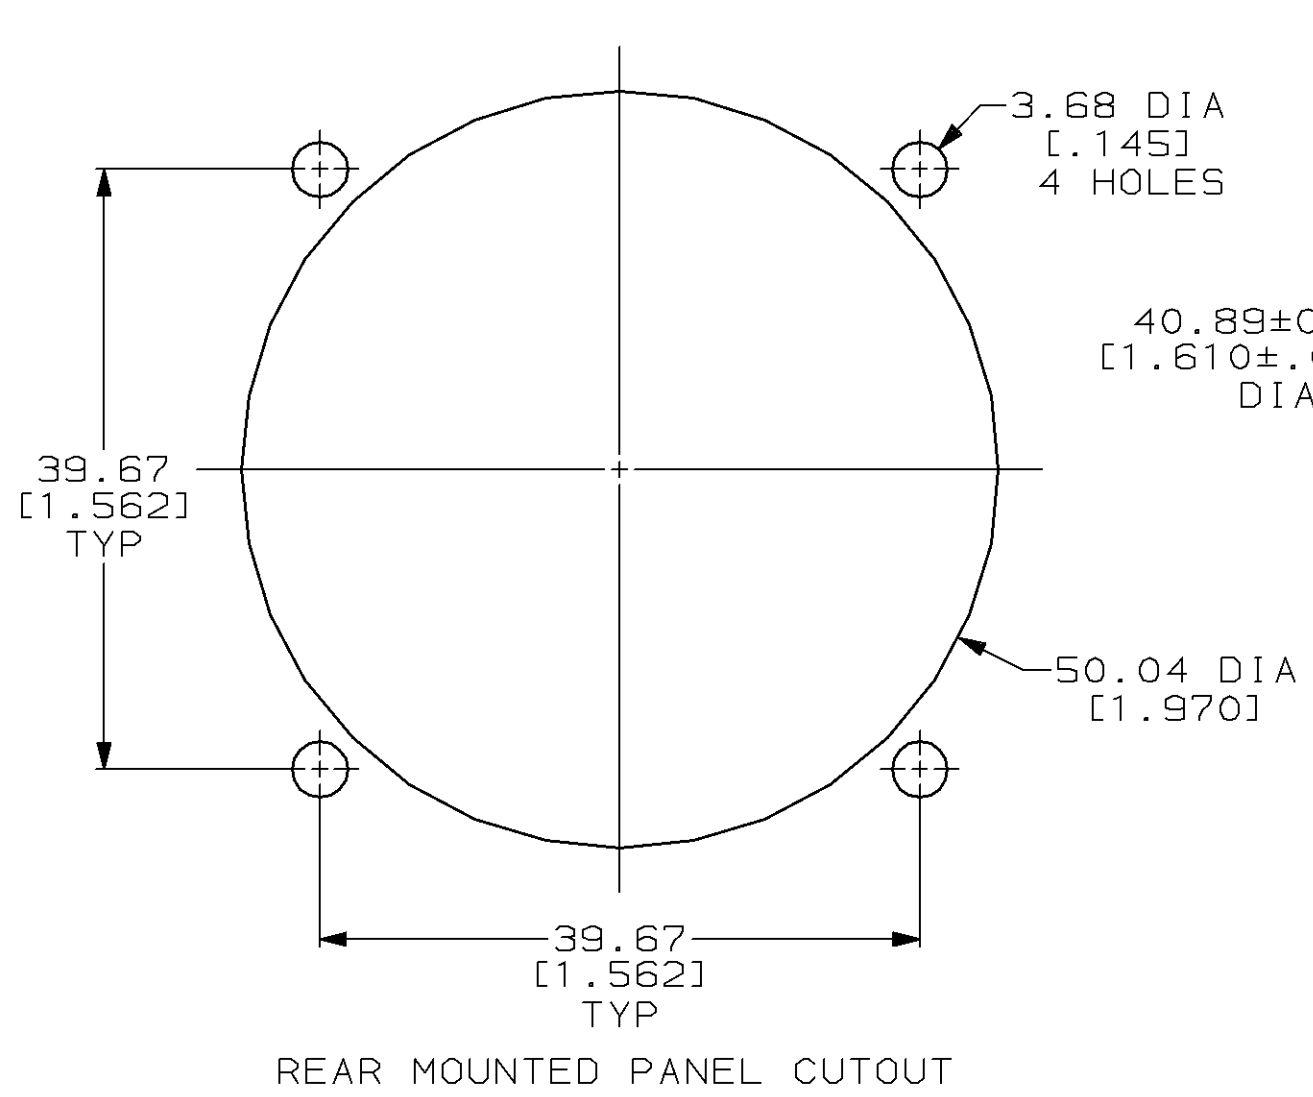

LOC	DIST	P	F	ZONE	LTR	DESCRIPTION	DATE	APPD
BD	35				G	REDRAWN W/O CHANGE PER EC 0020-774-94	09/04/94	AF
					H	OBS -2 PER EC 0020-0136-95	17 JUL 95	AF

METAL SHELL RECEPTACLE MATERIAL: ZINC ALLOY FINISH: NICKEL PLATED PER QQ-N-290
 RECEPTACLE, REV SEX ARRANGEMENT 23-57 MATERIAL: THERMOPLASTIC COLOR: BLACK
 GROOVED PIN, 2 PLC MATERIAL: STEEL ALLOY FINISH: NICKEL PLATED PER QQ-N-290

OBSOLETE	YES	208475-2
	NO	208475-1
PERIPHERAL SEAL	PART NUMBER	

- RECEPTACLE MATES WITH AMP PLUG 208474-1.
- AMP PART NUMBER AND DATE CODE TO BE LOCATED ON EDGE OF FLANGE.

DO NOT SCALE PRINT. UNLESS SPECIFIED DIMENSIONS IN mm [INCHES] TOLERANCES ON: 2 PLC DEC ±0.13 [.005] 3 PLC DEC ± - ANGLES ± -	DR 09-04-94 D.HARDY	AMP AMP Incorporated Harrisburg, PA 17105-3608	
	CHK 09-07-94 R.STONE		
MATERIAL SEE CALL OUT	APPD 09-30-94 A.FRANTUM	NAME RECEPTACLE ASSEMBLY, 28-57, REVERSE SEX, CMC	
	FINISH SEE CALL OUT	APPD 09-30-94 A.FRANTUM	SIZE C
	PRODUCT SPEC -	CAGE CODE 00779	DRAWING NO C=208475
	APPLICATION SPEC -	SCALE 2:1	SHEET 1 OF 1
	WEIGHT -		