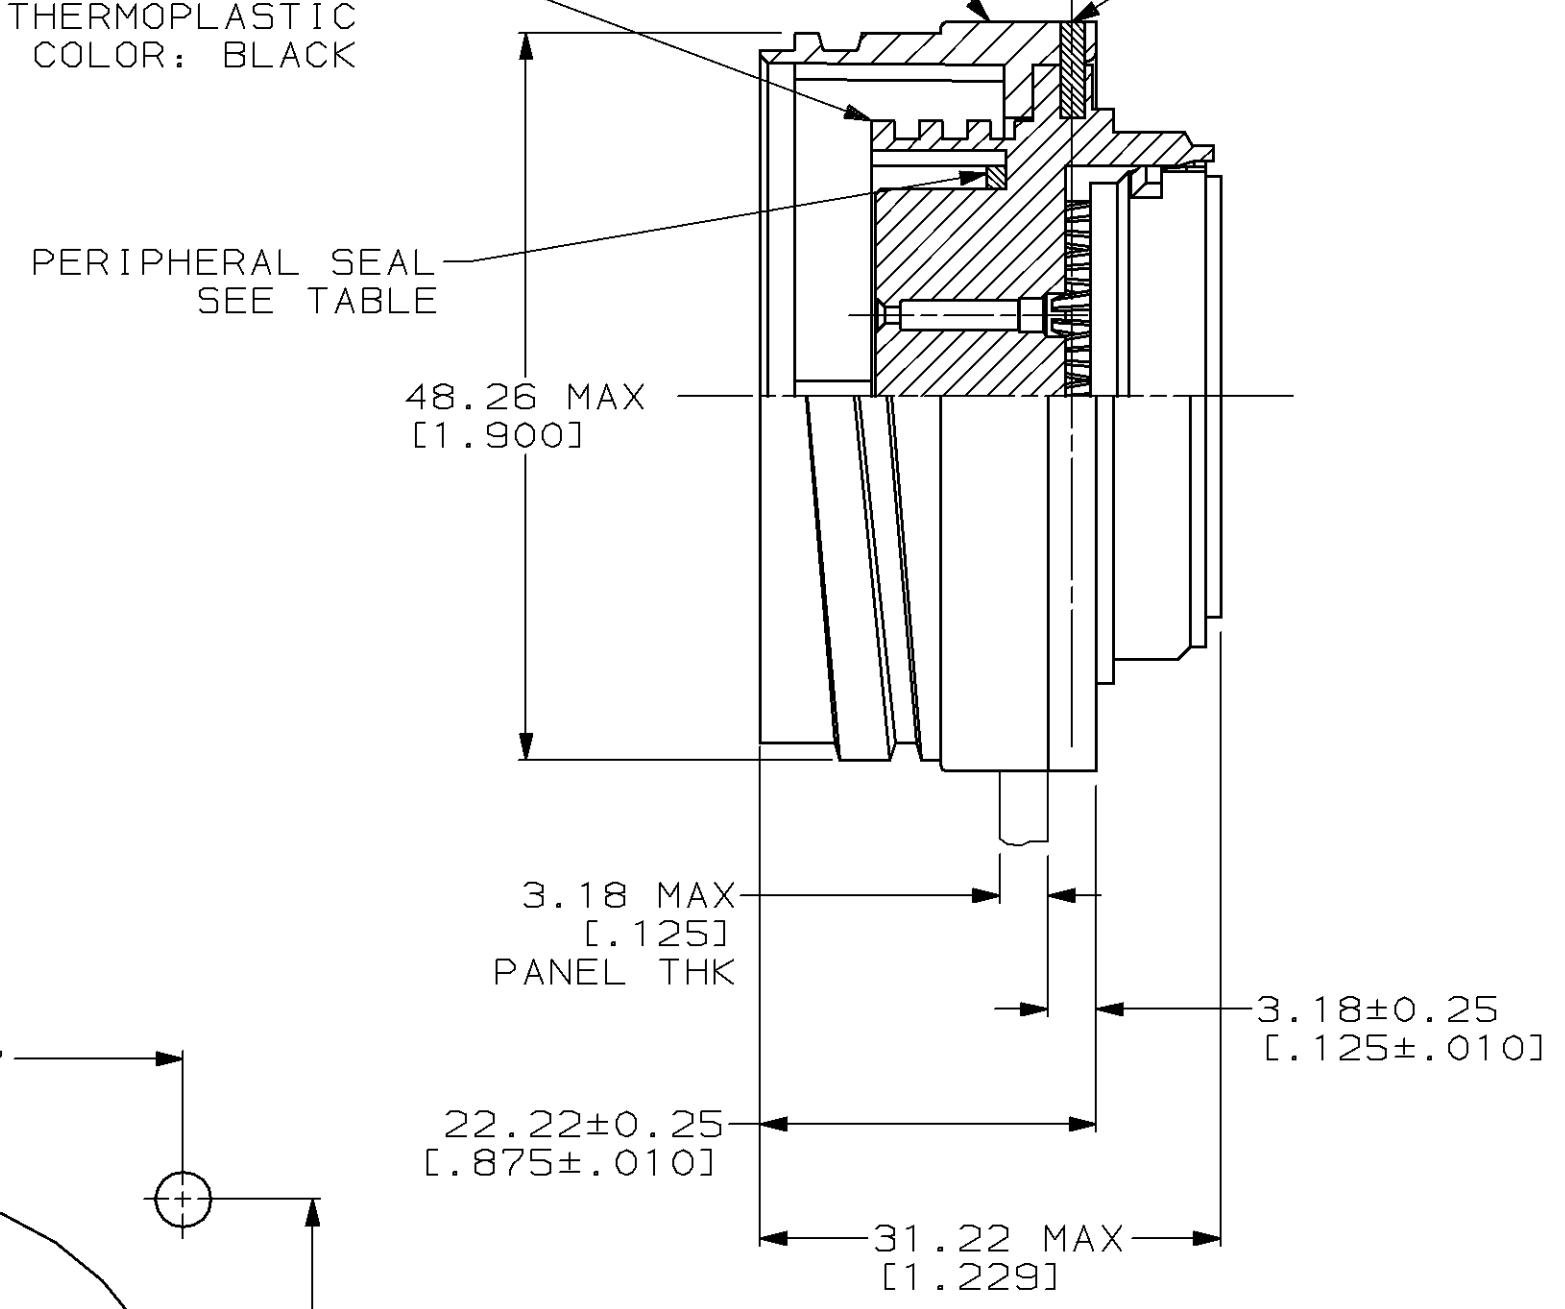

LOC	DIST	P	F	ZONE	LTR	DESCRIPTION	DATE	APPD
BD	35				G	REDRAWN W/O CHANGE PER EC 0020-774-94	09/04/94	AF
					H	OBS -2 PER EC 0020-0136-95	17 JUL 95	AF

METAL SHELL RECEPTACLE MATERIAL: ZINC ALLOY FINISH: NICKEL PLATED PER QQ-N-290
 RECEPTACLE, REV SEX ARRANGEMENT 23-57 MATERIAL: THERMOPLASTIC COLOR: BLACK
 GROOVED PIN, 2 PLC MATERIAL: STEEL ALLOY FINISH: NICKEL PLATED PER QQ-N-290

OBSOLETE	YES	208475-2
	NO	208475-1
PERIPHERAL SEAL	PART NUMBER	

- RECEPTACLE MATES WITH AMP PLUG 208474-1.
- AMP PART NUMBER AND DATE CODE TO BE LOCATED ON EDGE OF FLANGE.

DO NOT SCALE PRINT. UNLESS SPECIFIED DIMENSIONS IN mm [INCHES] TOLERANCES ON: 2 PLC DEC ±0.13 [.005] 3 PLC DEC ± - ANGLES ± -	DR 09-04-94 D.HARDY	AMP AMP Incorporated Harrisburg, PA 17105-3608	
	CHK 09-07-94 R.STONE		
MATERIAL SEE CALL OUT	APPD 09-30-94 A.FRANTUM	NAME RECEPTACLE ASSEMBLY, 28-57, REVERSE SEX, CMC	
	FINISH SEE CALL OUT	APPD 09-30-94 A.FRANTUM	SIZE C
	PRODUCT SPEC -	CAGE CODE 00779	DRAWING NO C=208475
	APPLICATION SPEC -	SCALE 2:1	SHEET 1 OF 1
	WEIGHT -		