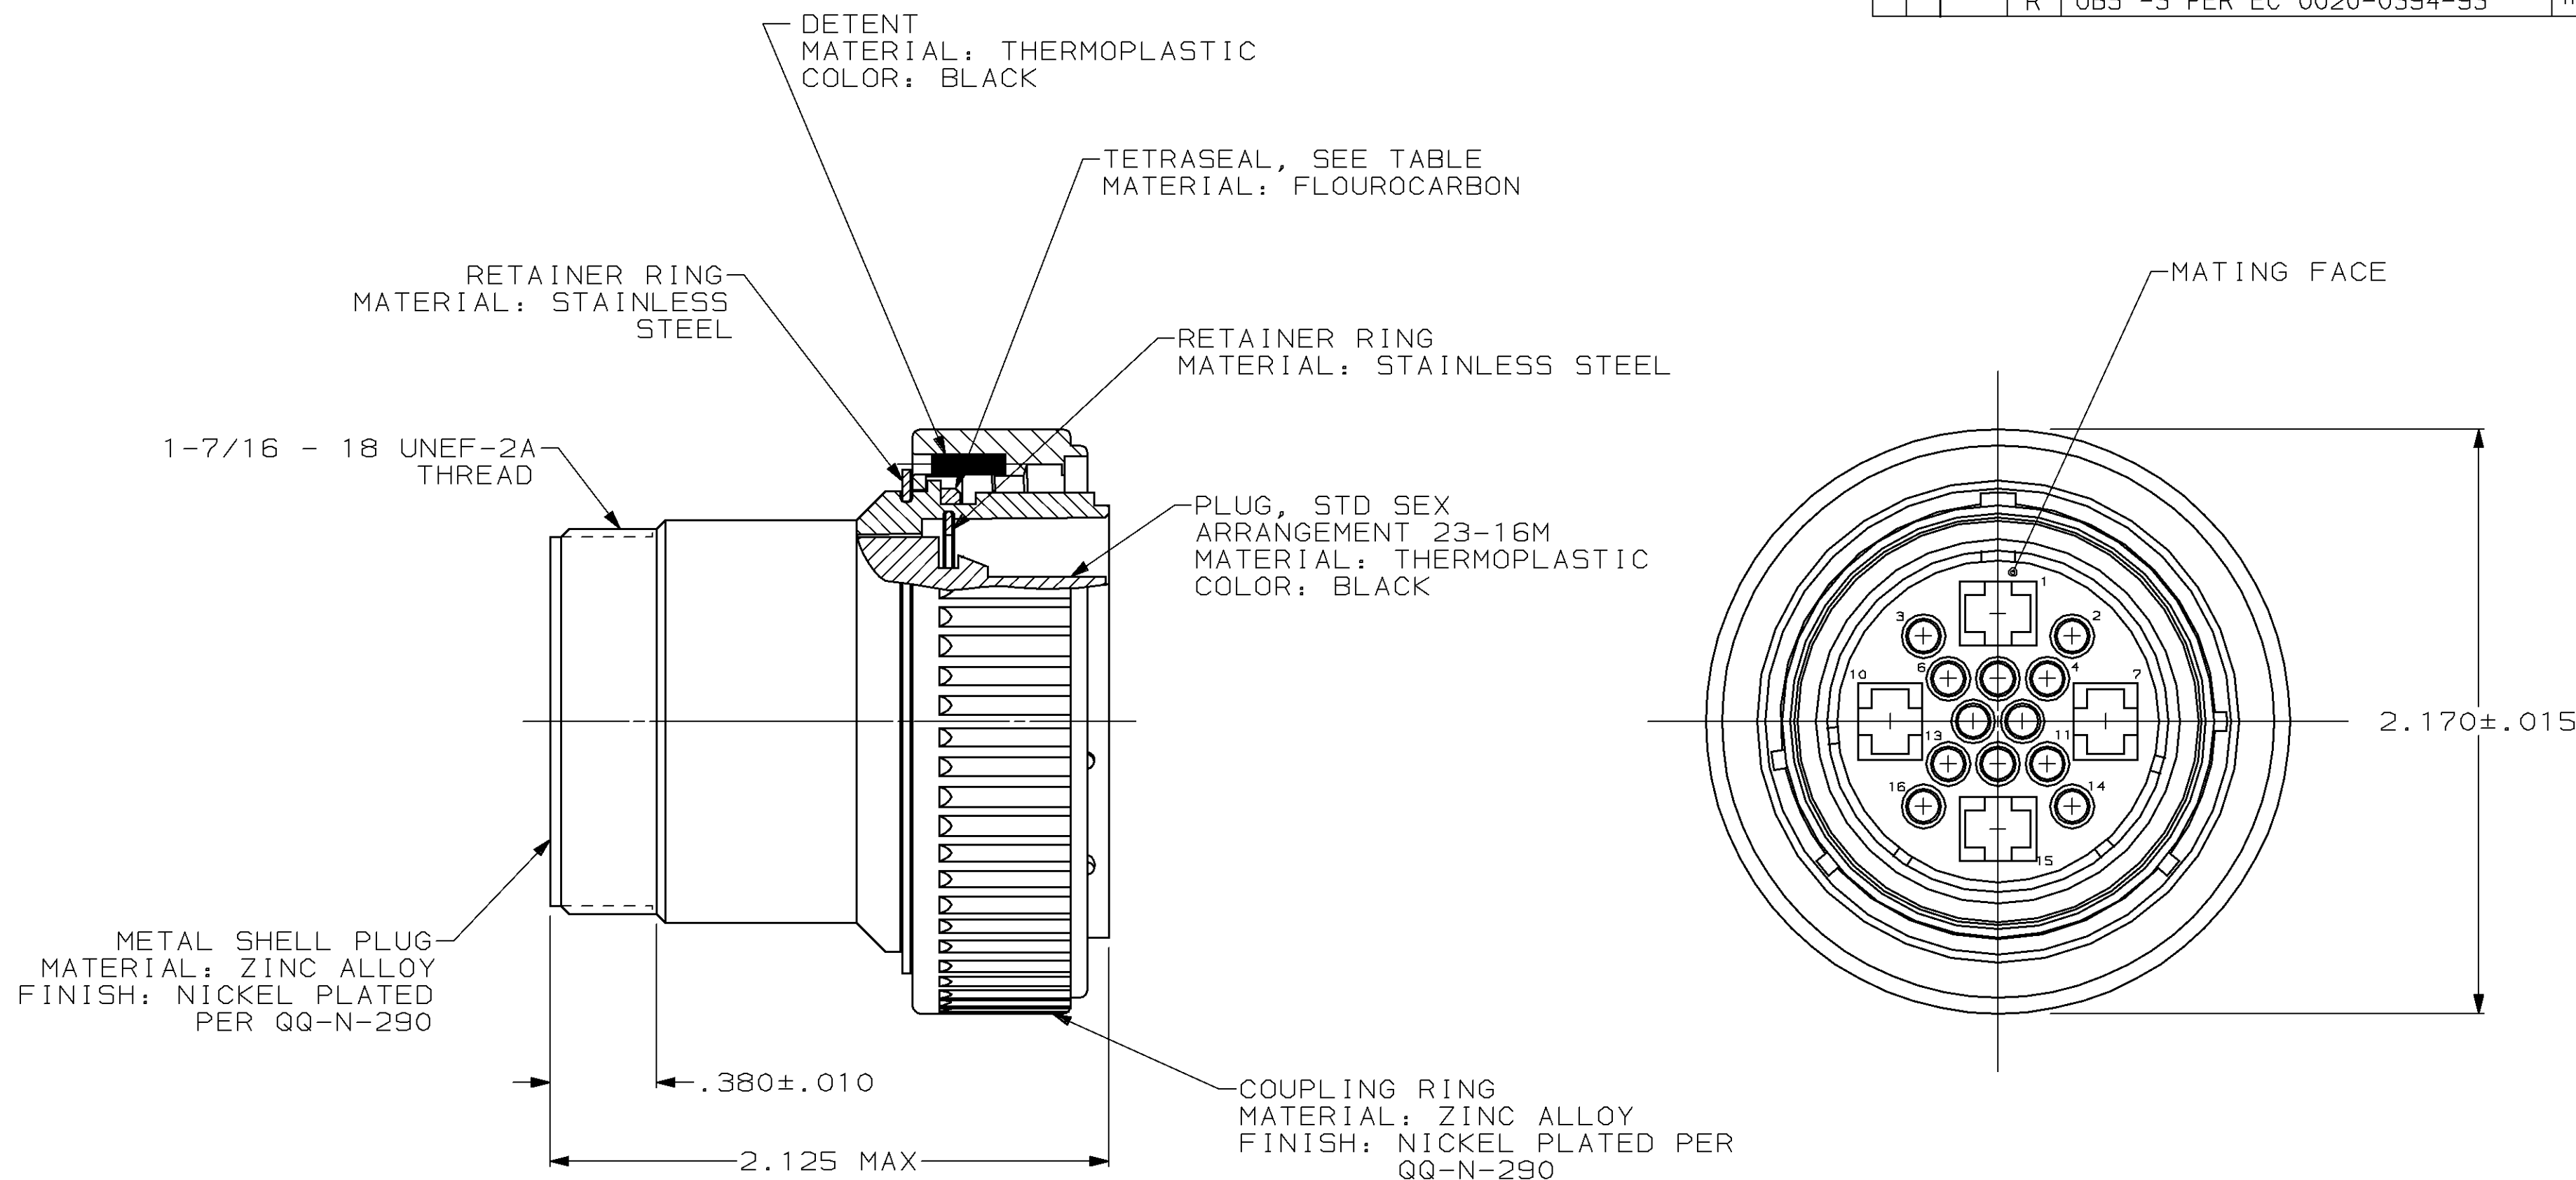

MOD	LOC	DIST	P	F	ZONE	LTR	DESCRIPTION	DATE	APPD
4	BD	35				N	REDRAWN	6-26-91	-
						P	REV PER ECN BD5454	05/26/92	KB
						R	OBS -3 PER EC 0020-0394-93	11/17/94	RK

OBSOLETE	YES	208478-3
	NO	208478-1
	TETRASEAL	PART NUMBER

- 208478-1 MATES WITH AMP RECEPTACLE 208479-1 OR -2. 208478-3 MATES WITH AMP RECEPTACLE 208479-1 ONLY.
- AMP PART NUMBER AND DATE CODE TO BE LOCATED ON COUPLING RING.

DO NOT SCALE PRINT. UNLESS SPECIFIED DIMENSIONS IN INCHES TOLERANCES ON :	DR 6-26-91 R.LEE BG	AMP AMP Incorporated Harrisburg, PA 17105-3608		
2 PLC DEC ± -	CHK 4-20-92 W.G.LENKER			
3 PLC DEC ± -	APPD 4-20-92 K.BEAVER	NAME PLUG ASSEMBLY, STD SEX, SERIES 4, 28-16M, CMC		
ANGLES ± -	APPD 4-20-92 C.ROHDE			
MATERIAL SEE CALLOUT	PRODUCT SPEC 108-10040	SIZE C	CAGE CODE 00779	DRAWING NO 208478
FINISH SEE CALLOUT	APPLICATION SPEC -	SCALE 2:1	SHEET 1 OF 1	
	WEIGHT -			