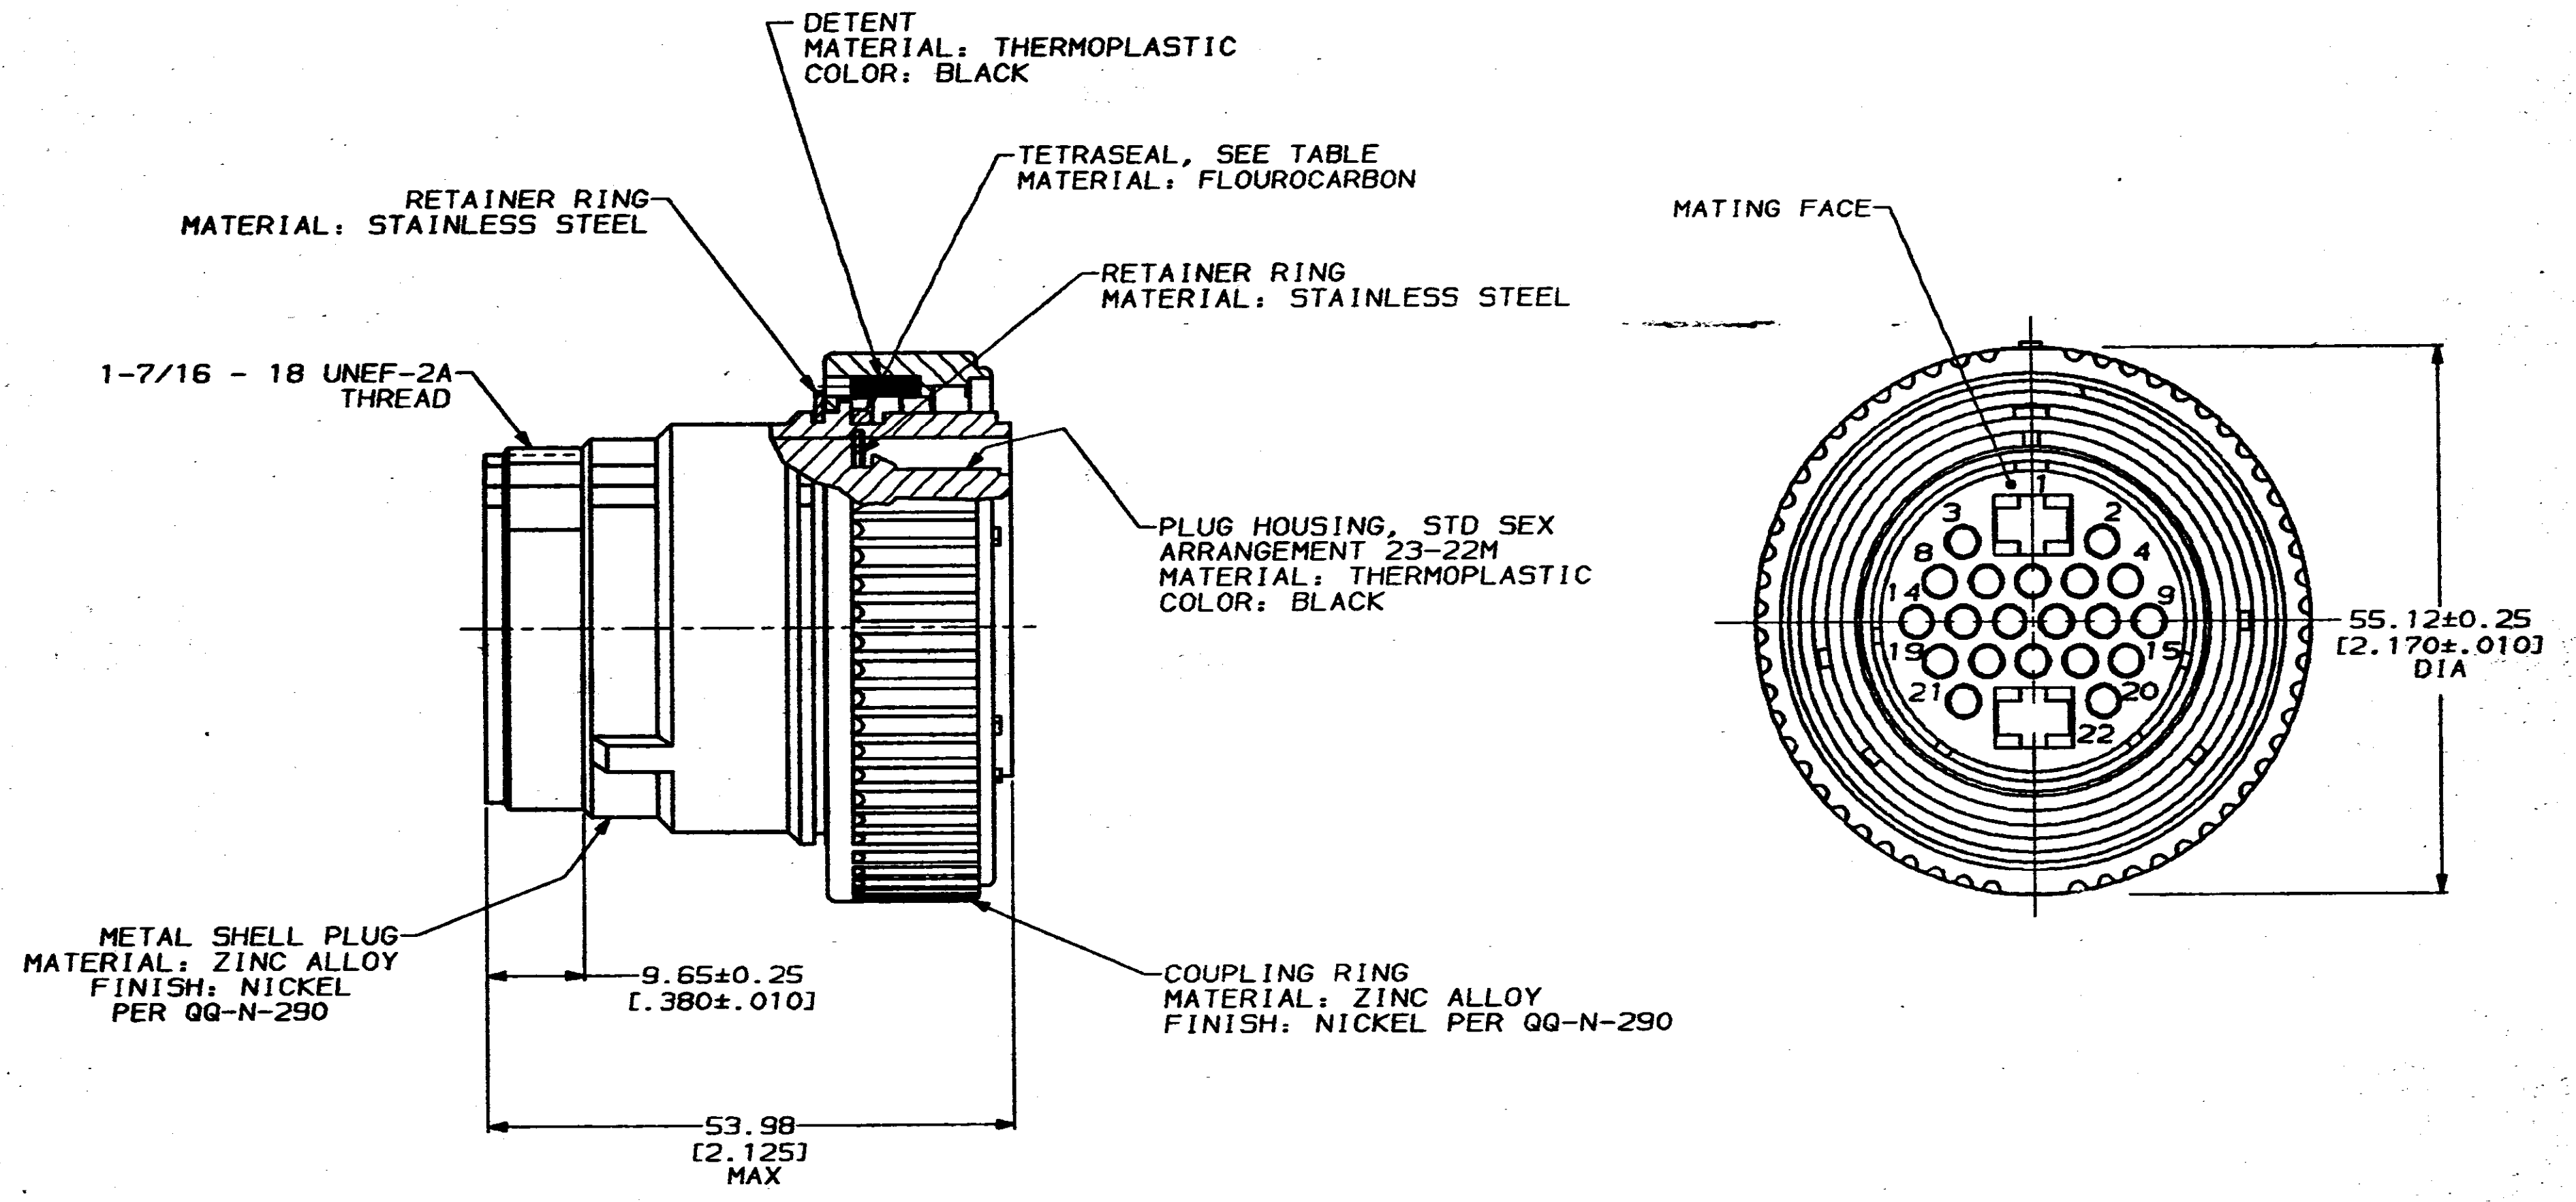

REVISIONS									
NO	LOC	DESY	P	F	ZONE	LTR	DESCRIPTION	DATE	APPD
23	BD	35				N	REDRAWN & REV PER ECN B05454	7-1-82	-

- 208480-1 MATES WITH RECEPTACLE 208481-1 OR 208481-2.
- AMP PART NUMBER AND DATE CODE TO BE LOCATED APPROX ON COUPLING RING.

YES	208480-3
NO	208480-1
TETRASEAL	PART NO

DO NOT SCALE PRINT. UNLESS SPECIFIED DIMENSIONS IN INCHES TOLERANCES ON: 2 PLC DEC ± - 3 PLC DEC ± - ANGLES ± -	DR 7-1-92 H MOLL	AMP AMP Incorporated Harrisburg, PA 17105-3608	
	CHK 12-29-92 R.STONE		
MATERIAL SEE CALLOUT	APPD 12-29-92 K.BEAVER	PLUG ASSEMBLY, STANDARD SEX, SERIES 4, 28-22M, CMC	
FINISH SEE CALLOUT	APPD 12-29-92 C.ROHDE	SIZE C	CAGE CODE 00779
	PRODUCT SPEC 108-10040	DRAWING NO C-208480	
	APPLICATION SPEC -	SCALE 2:1	SHEET 1 OF 1
	WEIGHT -		