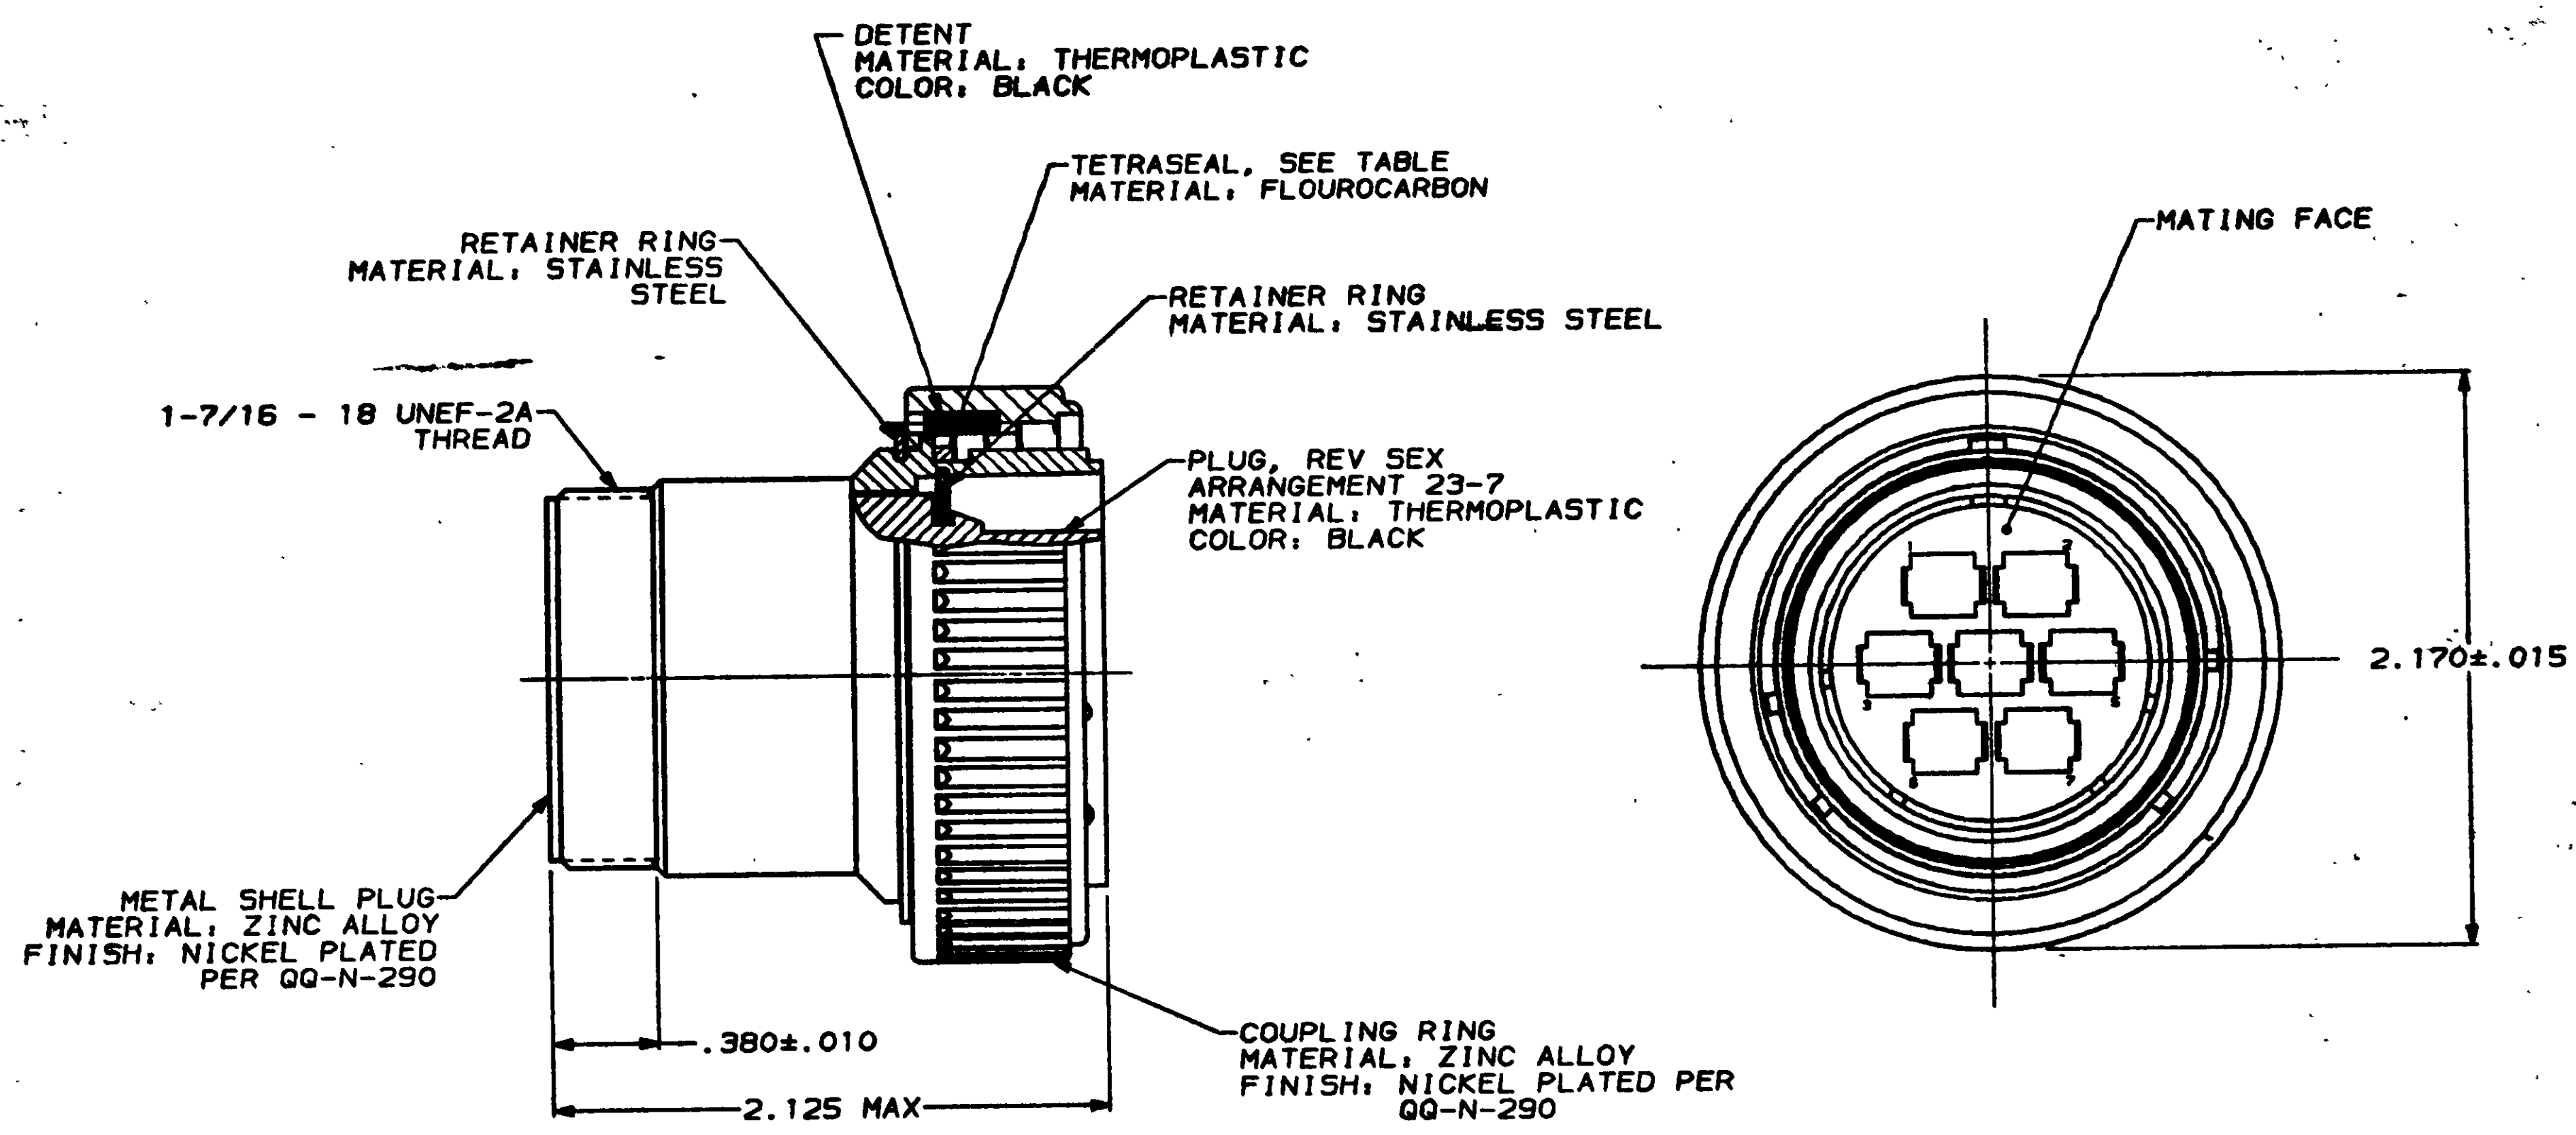

YES	208484-3
NO	208484-1
TETRASEAL	PART NUMBER

- 208484-1 MATES WITH AMP RECEPTACLE 208485-1 OR -2.
208484-3 MATES WITH AMP RECEPTACLE 208485-1 ONLY.
- AMP PART NUMBER AND DATE CODE TO BE LOCATED ON COUPLING RING.

DO NOT SCALE PRINT. UNLESS SPECIFIED DIMENSIONS IN INCHES TOLERANCES ON: 2 PLC DEC * - 3 PLC DEC * - ANGLES * -	DR 8-27-91 R.LEE BG	AMP Incorporated Harrisburg, PA 17105-3808
MATERIAL	CHK 4-20-92 W.G.LENKER	
SEE CALLOUT	APPD 4-20-92 K.BEAVER	
FINISH	APPD 4-20-92 C.RONDE	NAME
SEE CALLOUT	PRODUCT SPEC 108-10040	PLUG ASSEMBLY, REV SEX, SERIES 3, 28-7, CMC
	APPLICATION SPEC	SIZE
	WEIGHT	C 00779
		DRAWING NO
		208484
		SCALE
		2:1
		SHEET
		1 OF 1