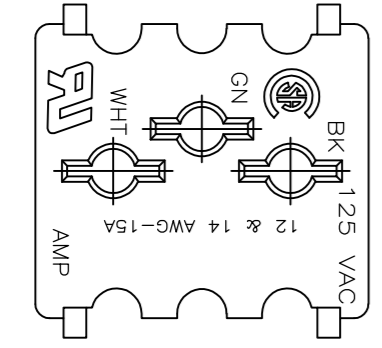

HOUSING

CONTACT
3 PLC

COVER

ASSEMBLED VIEW

24.59±0.25 [.968±.010]

RECOMMENDED PANEL CUTOUT

- CONTACTS TO ACCEPT 14 AWG AND 12 AWG SOLID COPPER WIRE OR 14 AWG STRANDED WIRE WHEN USED WITH AMP 205 SERIES FASTON™ TAB.
- COVER PACKAGED UNASSEMBLED.
- SNAP IN FEATURE ACCOMODATES 0.76-1.78 [.030-.070] PANEL THICKNESS ONLY.
- ALL HOUSINGS AND COVERS ARE UL 94V-2 RATED UNLESS OTHERWISE SPECIFIED.
- UL 94V-0 RATED HOUSING AND COVER.

OBSOLETE	-	1-208979-5
	PUTTY WHITE	1-208979-4
OBSOLETE	BLACK	5 1-208979-3
	ORANGE	1-208979-2
	GRAY	1-208979-1
	GRAY	1-208979-0
OBSOLETE	CREAM	208979-9
OBSOLETE	WHITE	208979-7
	ALMOND	208979-4
	BLACK	208979-2
OBSOLETE	BLACK	208979-1
	HOUSING COLOR	PART NO

THIS DRAWING IS A CONTROLLED DOCUMENT.		DWN	B.MOYER	5-1-91
DIMENSIONS: mm[INCHES]		CHK	R.STONE	5-7-91
TOLERANCES UNLESS OTHERWISE SPECIFIED:		APVD	D.L.ROCKER	5-7-91
0 PLC	± -	NAME		
1 PLC	± -	PRODUCT SPEC		
2 PLC	± -	APPLICATION SPEC		
3 PLC	± -	WEIGHT		
4 PLC	± -	SIZE		
ANGLES	± ± -	CAGE CODE		
FINISH	-	DRAWING NO		
MATERIAL		RESTRICTED TO		
HOUSING: NYLON, SEE TABLE		A2 00779		
COVER: NYLON BLACK		G-208979		
CONTACTS: BRASS		CUSTOMER DRAWING		
		SCALE	2:1	SHEET 1 of 1
		REV	Y1	