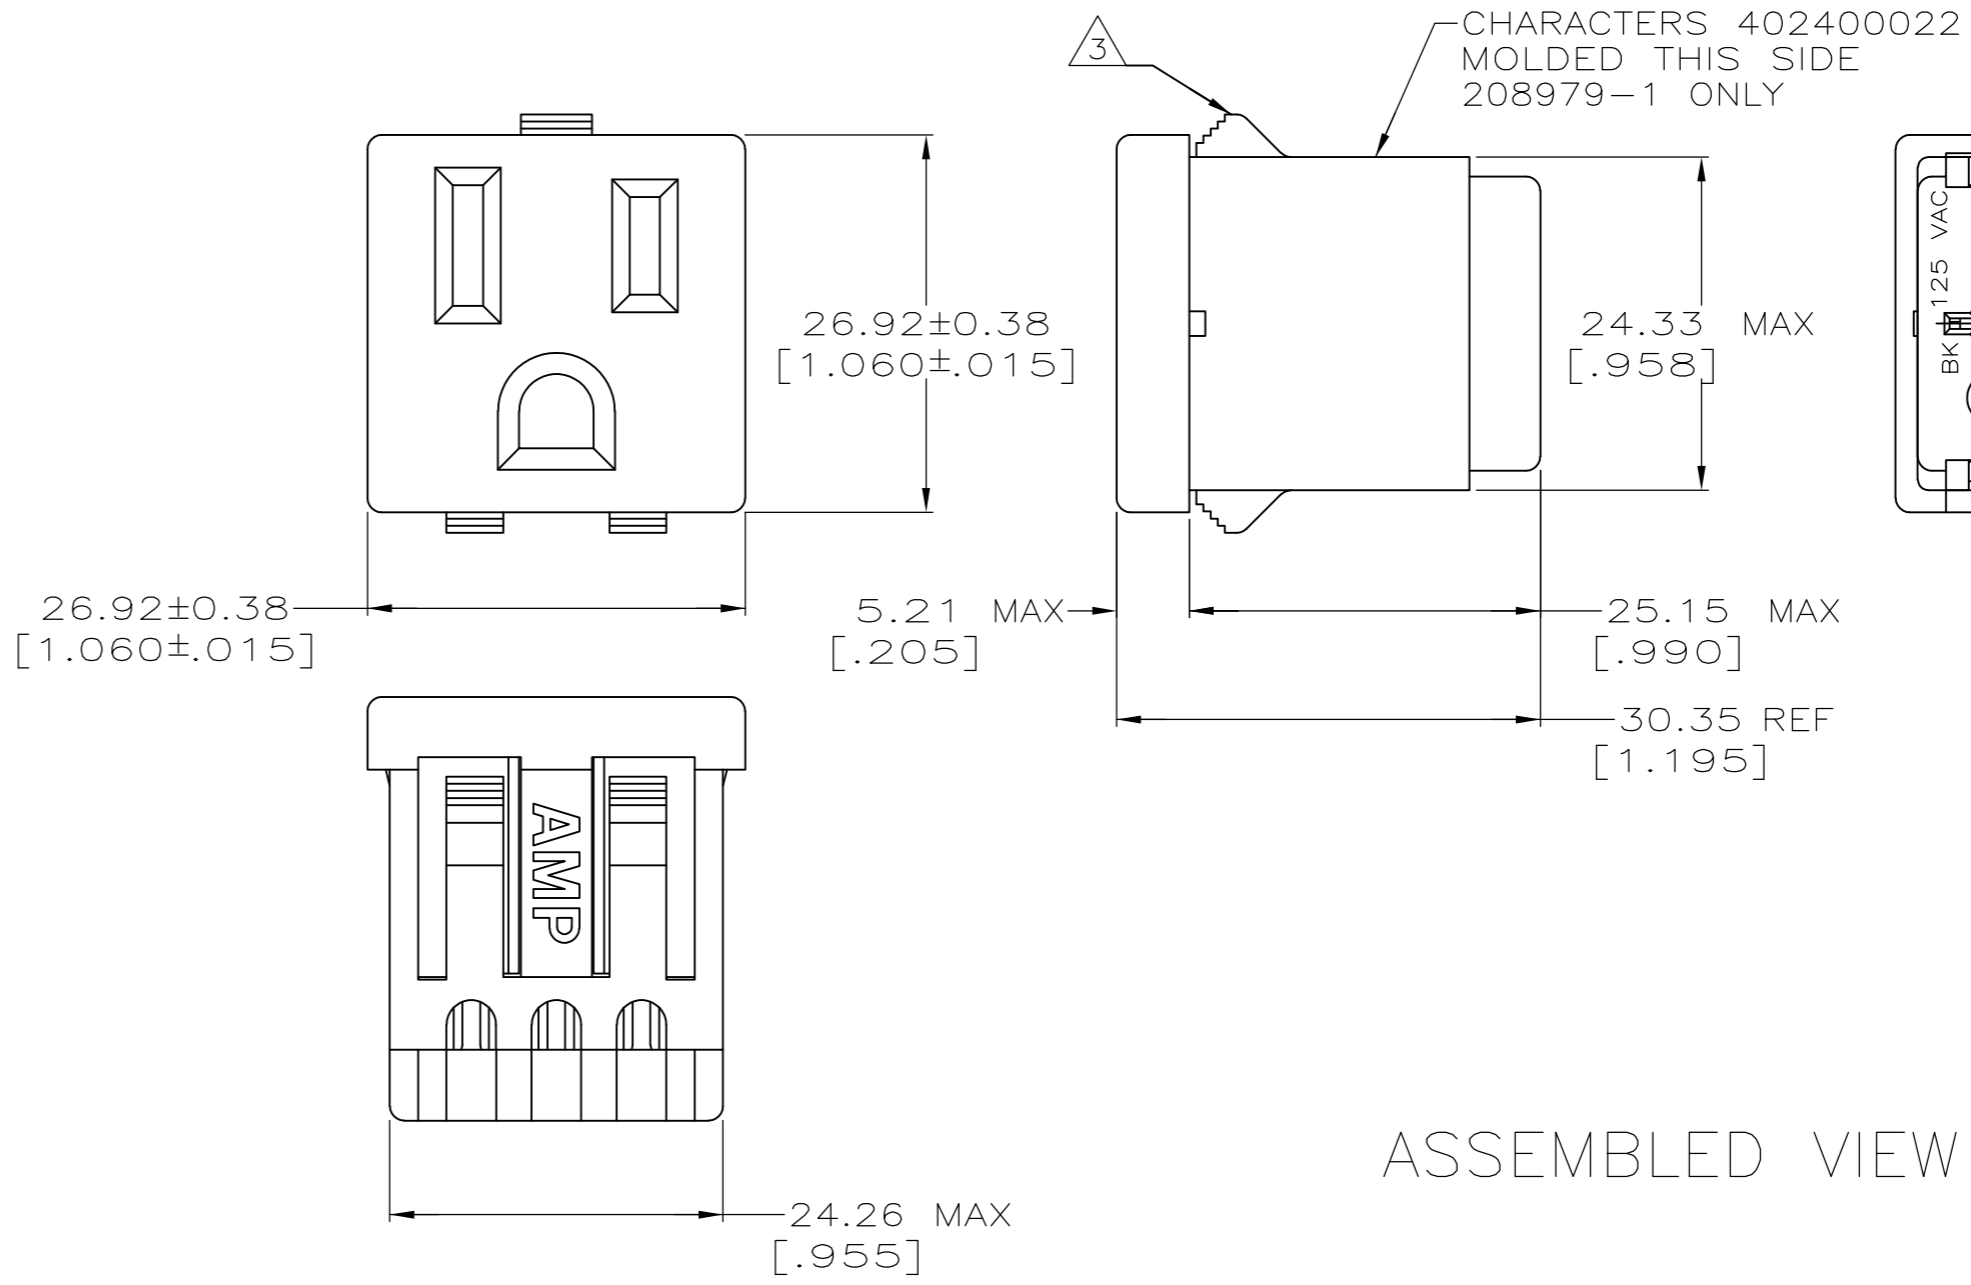

HOUSING

CONTACT
3 PLC

COVER

ASSEMBLED VIEW

24.59±0.25 [.968±.010]

RECOMMENDED PANEL CUTOUT

- CONTACTS TO ACCEPT 14 AWG AND 12 AWG SOLID COPPER WIRE OR 14 AWG STRANDED WIRE WHEN USED WITH AMP 205 SERIES FASTON™ TAB.
- COVER PACKAGED UNASSEMBLED.
- SNAP IN FEATURE ACCOMODATES 0.76-1.78 [.030-.070] PANEL THICKNESS ONLY.
- ALL HOUSINGS AND COVERS ARE UL 94V-2 RATED UNLESS OTHERWISE SPECIFIED.
- UL 94V-0 RATED HOUSING AND COVER.

OBSOLETE	-	1-208979-5
	PUTTY WHITE	1-208979-4
OBSOLETE	BLACK	5 1-208979-3
	ORANGE	1-208979-2
	GRAY	1-208979-1
	GRAY	1-208979-0
OBSOLETE	CREAM	208979-9
OBSOLETE	WHITE	208979-7
	ALMOND	208979-4
	BLACK	208979-2
OBSOLETE	BLACK	208979-1
	HOUSING COLOR	PART NO

THIS DRAWING IS A CONTROLLED DOCUMENT.		DWN	B.MOYER	5-1-91
DIMENSIONS: mm[INCHES]		CHK	R.STONE	5-7-91
TOLERANCES UNLESS OTHERWISE SPECIFIED:		APVD	D.L.ROCKER	5-7-91
0 PLC	± -	NAME		
1 PLC	± -	PRODUCT SPEC		
2 PLC	± -	APPLICATION SPEC		
3 PLC	± -	WEIGHT		
4 PLC	± -	SIZE		
ANGLES	± ± -	CAGE CODE		
FINISH	-	DRAWING NO		
MATERIAL		RESTRICTED TO		
HOUSING: NYLON, SEE TABLE		A2 00779		
COVER: NYLON BLACK		G-208979		
CONTACTS: BRASS		CUSTOMER DRAWING		
		SCALE	2:1	SHEET 1 of 1
		REV	Y1	