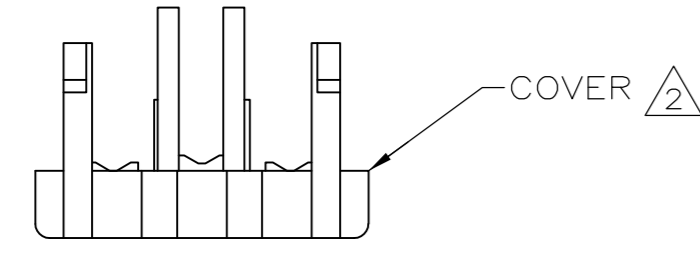

HOUSING

CONTACT
3 PLC

COVER

ASSEMBLED VIEW

24.59±0.25 [.968±.010]

RECOMMENDED PANEL CUTOUT

- CONTACTS TO ACCEPT 14 AWG AND 12 AWG SOLID COPPER WIRE OR 14 AWG STRANDED WIRE WHEN USED WITH AMP 205 SERIES FASTON™ TAB.
- COVER PACKAGED UNASSEMBLED.
- SNAP IN FEATURE ACCOMODATES 0.76-1.78 [.030-.070] PANEL THICKNESS ONLY.
- ALL HOUSINGS AND COVERS ARE UL 94V-2 RATED UNLESS OTHERWISE SPECIFIED.
- UL 94V-0 RATED HOUSING AND COVER.