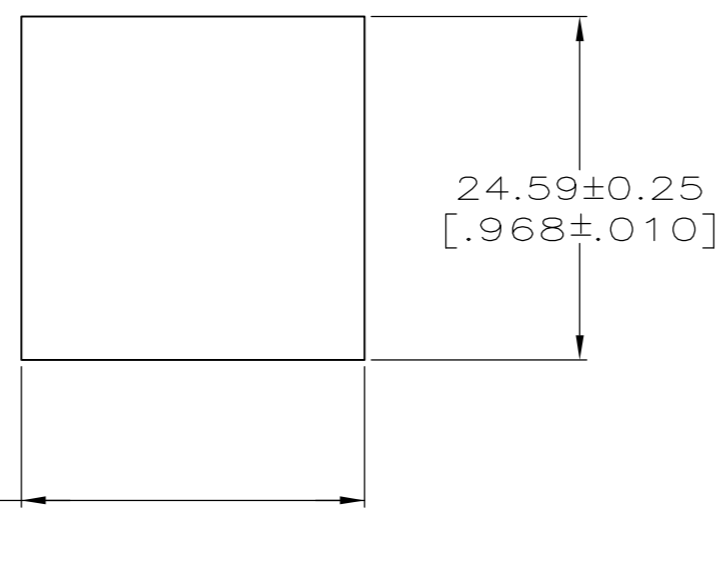

HOUSING

CONTACT
3 PLC

COVER

ASSEMBLED VIEW

24.59±0.25 [.968±.010]

RECOMMENDED PANEL CUTOUT

- CONTACTS TO ACCEPT 14 AWG AND 12 AWG SOLID COPPER WIRE OR 14 AWG STRANDED WIRE WHEN USED WITH AMP 205 SERIES FASTON™ TAB.
- COVER PACKAGED UNASSEMBLED.
- SNAP IN FEATURE ACCOMODATES 0.76-1.78 [.030-.070] PANEL THICKNESS ONLY.
- ALL HOUSINGS AND COVERS ARE UL 94V-2 RATED UNLESS OTHERWISE SPECIFIED.
- UL 94V-0 RATED HOUSING AND COVER.

THIS DRAWING IS A CONTROLLED DOCUMENT.		DWN	B.MOYER	5-1-91
DIMENSIONS: mm[INCHES]		CHK	R.STONE	5-7-91
TOLERANCES UNLESS OTHERWISE SPECIFIED:		APVD	D.L.ROCKER	5-7-91
0 PLC	± -	NAME		
1 PLC	± -	PRODUCT SPEC		
2 PLC	± -	APPLICATION SPEC		
3 PLC	± -	WEIGHT		
4 PLC	± -	SIZE		
ANGLES	± ± -	CAGE CODE		
FINISH	-	DRAWING NO		
MATERIAL		RESTRICTED TO		
HOUSING: NYLON, SEE TABLE		A2 00779		
COVER: NYLON BLACK		G-208979		
CONTACTS: BRASS		CUSTOMER DRAWING		
		SCALE	2:1	SHEET 1 of 1
		REV	Y1	