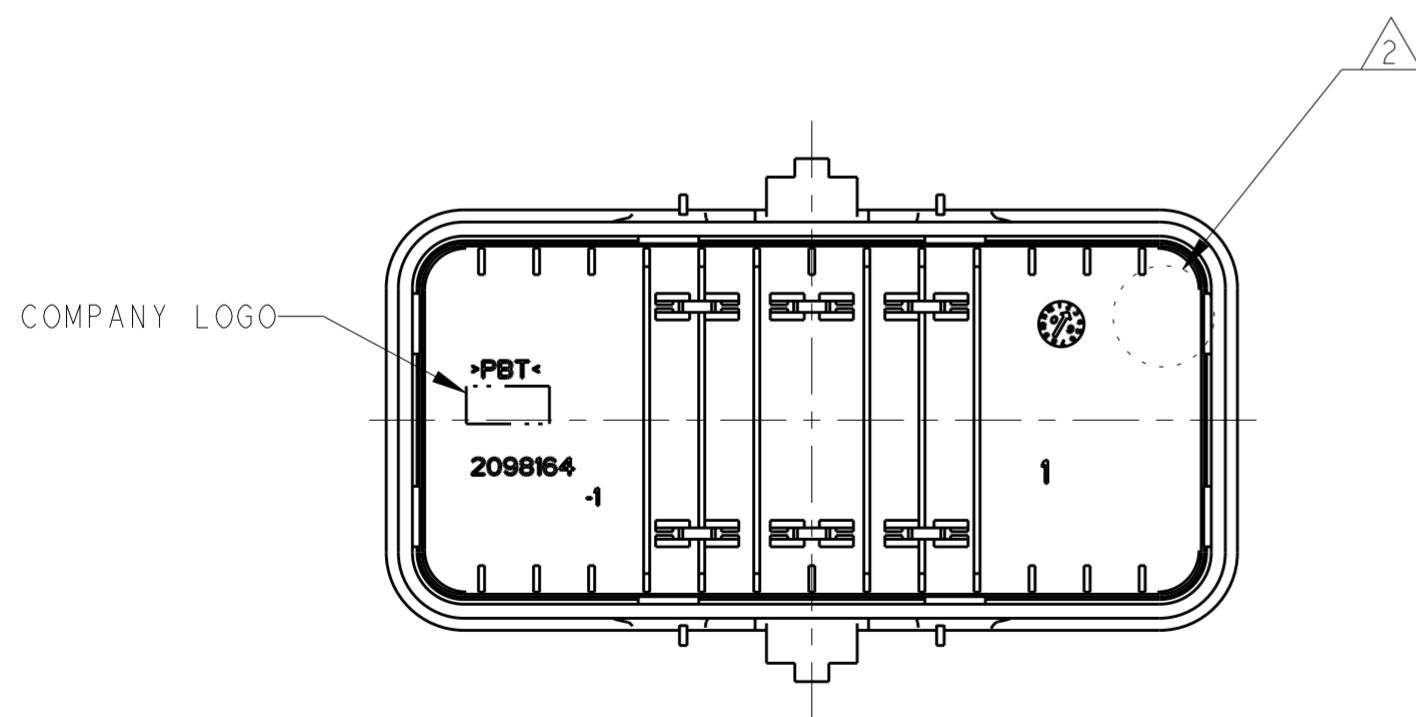

THIS DRAWING IS UNPUBLISHED. RELEASED FOR PUBLICATION 20  
 © COPYRIGHT 20 BY - ALL RIGHTS RESERVED.

REVISIONS					
P	LTR	DESCRIPTION	DATE	DWN	APVD
	A2	REVISED PER ECO-15-015644	01DEC2015	DD	JS

- ① MATERIAL- PBT, BLACK
- ② SPARE MINI FUSE HOLDERS, 2098164-1 AND 2098164-3 ONLY.
- ③ TOPSIDE RAISED TEXT: "FUSIBLE/FUSE", 2098164-1 AND 2098164-2 ONLY.
- ④ PART NUMBERS ARE NOT TOOLED AT THIS TIME.

SECTION B-B

2098164-3 AND 2098164-4  
NO TOPSIDE GRAPHICS  
SCALE 1:2

2098164-2 AND 2098164-4  
W/O FUSE HOLDER  
SCALE 1:2

2098164-1 SHOWN  
SCALE 1:1

COVER, 60 POSN, W/O FUSE HOLDER, NO TOPSIDE GRAPHICS.	2098164-4
COVER, 60 POSN, NO TOPSIDE GRAPHICS	2098164-3 ② ④
COVER, 60 POSN, W/O FUSE HOLDER	2098164-2 ③ ④
COVER, 60 POSITION	2098164-1 ② ③ ④
DESCRIPTION	PART NUMBER

THIS DRAWING IS A CONTROLLED DOCUMENT.		DWN S. CROSS 02DEC2009	TE Connectivity	
DIMENSIONS: mm		CHK J. SHEVELA 02DEC2009		
TOLERANCES UNLESS OTHERWISE SPECIFIED:		APVD J. SHEVELA 02DEC2009	COVER, 60 POSITION	
0 PLC ±1 1 PLC ±0.25 2 PLC ±0.15 3 PLC ±0.005 4 PLC ± ANGLES ±1 FINISH -		PRODUCT SPEC -	SIZE A2	CAGE CODE 00779
MATERIAL ①		APPLICATION SPEC -	DRAWING NO C-2098164	RESTRICTED TO -
		WEIGHT -	SCALE 1:1	SHEET OF
		CUSTOMER DRAWING	REV A2	