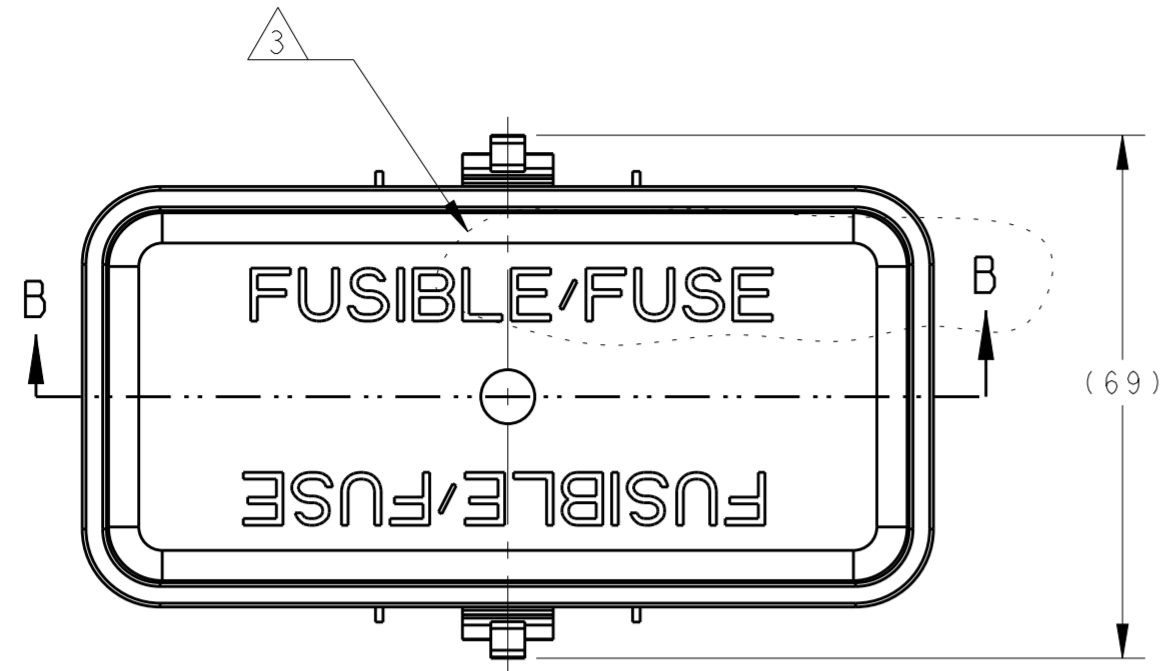

THIS DRAWING IS UNPUBLISHED. RELEASED FOR PUBLICATION 20  
 © COPYRIGHT 20 BY - ALL RIGHTS RESERVED.

REVISIONS					
P	LTR	DESCRIPTION	DATE	DWN	APVD
	A2	REVISED PER ECO-15-015644	01DEC2015	DD	JS

- ① MATERIAL- PBT, BLACK
- ② SPARE MINI FUSE HOLDERS, 2098164-1 AND 2098164-3 ONLY.
- ③ TOPSIDE RAISED TEXT: "FUSIBLE/FUSE", 2098164-1 AND 2098164-2 ONLY.
- ④ PART NUMBERS ARE NOT TOOLED AT THIS TIME.

SECTION B-B

2098164-3 AND 2098164-4  
NO TOPSIDE GRAPHICS  
SCALE 1:2

2098164-2 AND 2098164-4  
W/O FUSE HOLDER  
SCALE 1:2

2098164-1 SHOWN  
SCALE 1:1

COVER, 60 POSN, W/O FUSE HOLDER, NO TOPSIDE GRAPHICS.	2098164-4
COVER, 60 POSN, NO TOPSIDE GRAPHICS	2098164-3 ② ④
COVER, 60 POSN, W/O FUSE HOLDER	2098164-2 ③ ④
COVER, 60 POSITION	2098164-1 ② ③ ④
DESCRIPTION	PART NUMBER

THIS DRAWING IS A CONTROLLED DOCUMENT.		DWN S. CROSS 02DEC2009	TE Connectivity	
DIMENSIONS: mm		CHK J. SHEVELA 02DEC2009		
TOLERANCES UNLESS OTHERWISE SPECIFIED:		APVD J. SHEVELA 02DEC2009	COVER, 60 POSITION	
0 PLC ±1 1 PLC ±0.25 2 PLC ±0.15 3 PLC ±0.005 4 PLC ± ANGLES ±1 FINISH -		PRODUCT SPEC -	SIZE A2	CAGE CODE 00779
MATERIAL ①		APPLICATION SPEC -	DRAWING NO C-2098164	RESTRICTED TO -
		WEIGHT -	SCALE 1:1	SHEET OF
		CUSTOMER DRAWING	REV A2	