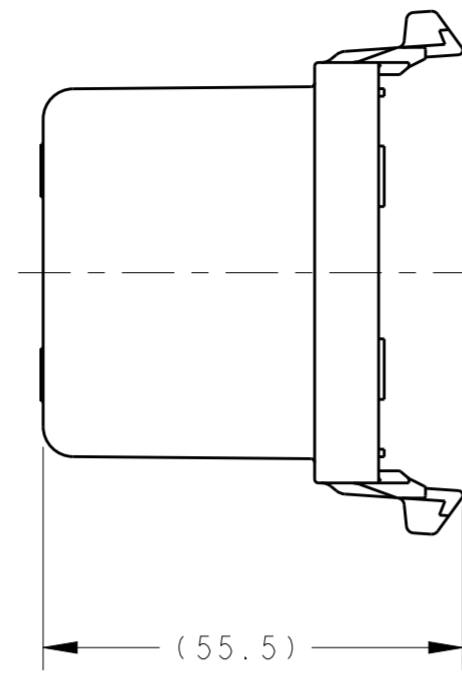

THIS DRAWING IS UNPUBLISHED. RELEASED FOR PUBLICATION 20  
 © COPYRIGHT 20 BY - ALL RIGHTS RESERVED.

REVISIONS					
P	LTR	DESCRIPTION	DATE	DWN	APVD
	A2	REVISED PER ECO-15-015644	01DEC2015	DD	JS

- ① MATERIAL- PBT, BLACK
- ② SPARE MINI FUSE HOLDERS, 2098164-1 AND 2098164-3 ONLY.
- ③ TOPSIDE RAISED TEXT: "FUSIBLE/FUSE", 2098164-1 AND 2098164-2 ONLY.
- ④ PART NUMBERS ARE NOT TOOLED AT THIS TIME.

SECTION B-B

2098164-3 AND 2098164-4  
NO TOPSIDE GRAPHICS  
SCALE 1:2

2098164-2 AND 2098164-4  
W/O FUSE HOLDER  
SCALE 1:2

2098164-1 SHOWN  
SCALE 1:1

COVER, 60 POSN, W/O FUSE HOLDER, NO TOPSIDE GRAPHICS.	2098164-4
COVER, 60 POSN, NO TOPSIDE GRAPHICS	2098164-3 ② ④
COVER, 60 POSN, W/O FUSE HOLDER	2098164-2 ③ ④
COVER, 60 POSITION	2098164-1 ② ③ ④
DESCRIPTION	PART NUMBER

THIS DRAWING IS A CONTROLLED DOCUMENT.		DWN S. CROSS 02DEC2009	TE Connectivity	
DIMENSIONS: mm		CHK J. SHEVELA 02DEC2009		
TOLERANCES UNLESS OTHERWISE SPECIFIED:		APVD J. SHEVELA 02DEC2009	COVER, 60 POSITION	
0 PLC ±1 1 PLC ±0.25 2 PLC ±0.15 3 PLC ±0.005 4 PLC ± ANGLES ±1 FINISH -		PRODUCT SPEC -	SIZE A2	CAGE CODE 00779
MATERIAL ①		APPLICATION SPEC -	DRAWING NO C-2098164	RESTRICTED TO -
		WEIGHT -	SCALE 1:1	SHEET OF
		CUSTOMER DRAWING	REV A2	