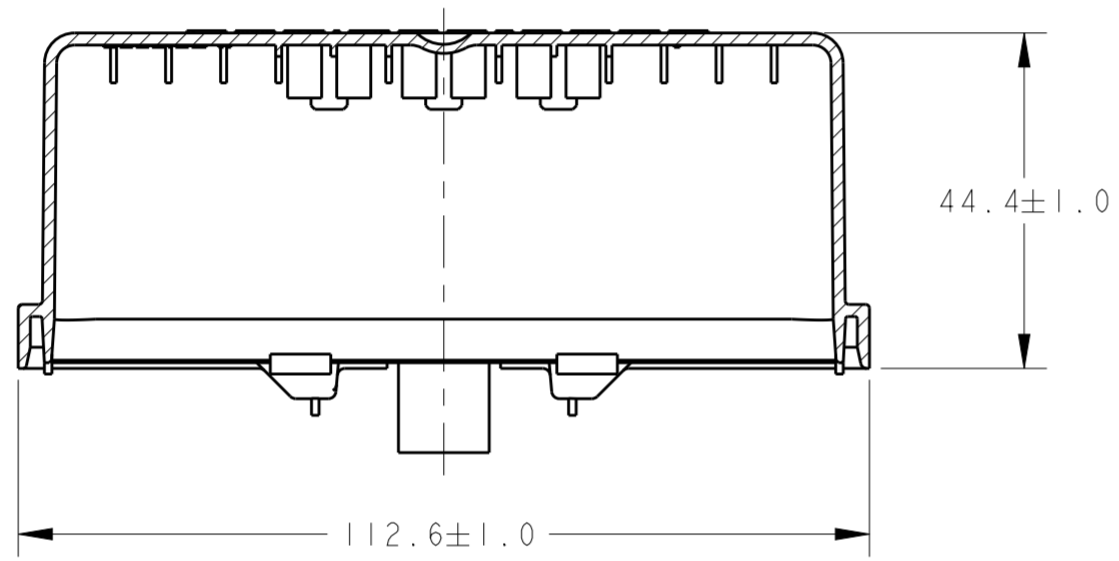

THIS DRAWING IS UNPUBLISHED. RELEASED FOR PUBLICATION 20  
 © COPYRIGHT 20 BY - ALL RIGHTS RESERVED.

REVISIONS					
P	LTR	DESCRIPTION	DATE	DWN	APVD
	A2	REVISED PER ECO-15-015644	01DEC2015	DD	JS

- ① MATERIAL- PBT, BLACK
- ② SPARE MINI FUSE HOLDERS, 2098164-1 AND 2098164-3 ONLY.
- ③ TOPSIDE RAISED TEXT: "FUSIBLE/FUSE", 2098164-1 AND 2098164-2 ONLY.
- ④ PART NUMBERS ARE NOT TOOLED AT THIS TIME.

SECTION B-B

2098164-3 AND 2098164-4  
NO TOPSIDE GRAPHICS  
SCALE 1:2

2098164-2 AND 2098164-4  
W/O FUSE HOLDER  
SCALE 1:2

2098164-1 SHOWN  
SCALE 1:1

COVER, 60 POSN, W/O FUSE HOLDER, NO TOPSIDE GRAPHICS.	2098164-4
COVER, 60 POSN, NO TOPSIDE GRAPHICS	2098164-3 ② ④
COVER, 60 POSN, W/O FUSE HOLDER	2098164-2 ③ ④
COVER, 60 POSITION	2098164-1 ② ③ ④
DESCRIPTION	PART NUMBER

THIS DRAWING IS A CONTROLLED DOCUMENT.		DWN S. CROSS 02DEC2009	TE Connectivity	
DIMENSIONS: mm		CHK J. SHEVELA 02DEC2009		
TOLERANCES UNLESS OTHERWISE SPECIFIED:		APVD J. SHEVELA 02DEC2009	COVER, 60 POSITION	
0 PLC ±1 1 PLC ±0.25 2 PLC ±0.15 3 PLC ±0.005 4 PLC ± ANGLES ±1 FINISH -		PRODUCT SPEC -	SIZE A2	CAGE CODE 00779
MATERIAL ①		APPLICATION SPEC -	DRAWING NO C-2098164	RESTRICTED TO -
		WEIGHT -	SCALE 1:1	SHEET OF
		CUSTOMER DRAWING	REV A2	