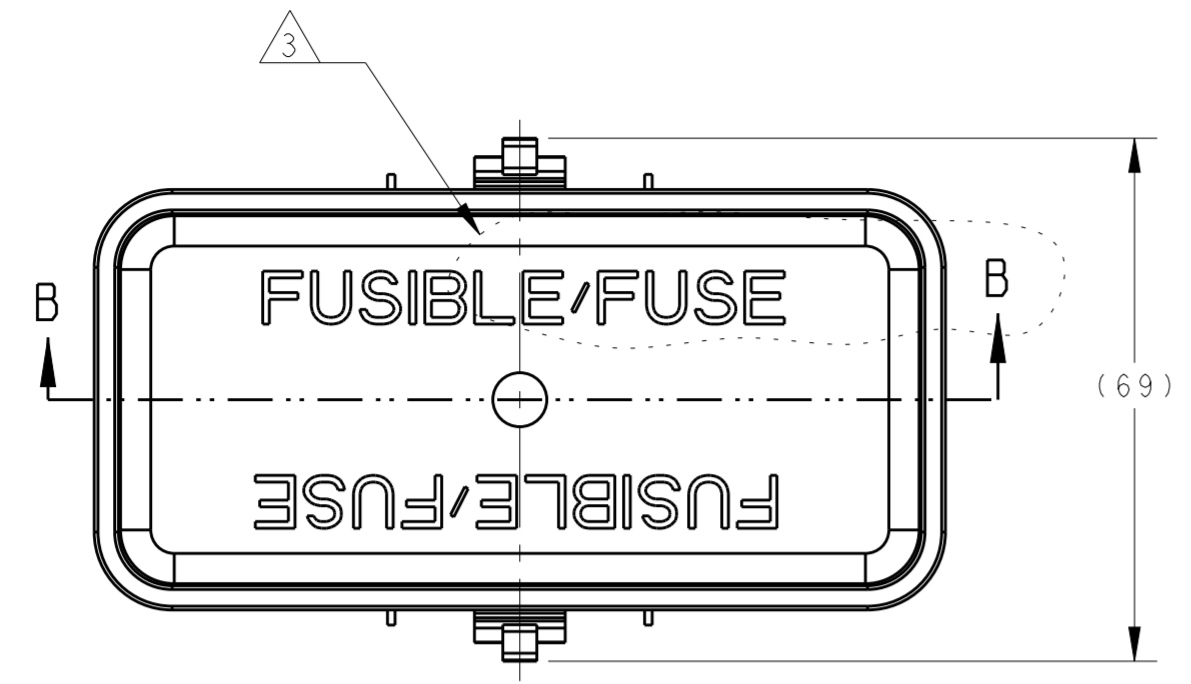

THIS DRAWING IS UNPUBLISHED. RELEASED FOR PUBLICATION 20
 © COPYRIGHT 20 BY - ALL RIGHTS RESERVED.

REVISIONS				
P	LTR	DESCRIPTION	DATE	APVD
	A2	REVISED PER ECO-15-015644	01DEC2015	DD JS

- ① MATERIAL- PBT, BLACK
- ② SPARE MINI FUSE HOLDERS, 2098164-1 AND 2098164-3 ONLY.
- ③ TOPSIDE RAISED TEXT: "FUSIBLE/FUSE", 2098164-1 AND 2098164-2 ONLY.
- ④ PART NUMBERS ARE NOT TOOLED AT THIS TIME.

SECTION B-B

2098164-3 AND 2098164-4
NO TOPSIDE GRAPHICS
SCALE 1:2

2098164-2 AND 2098164-4
W/O FUSE HOLDER
SCALE 1:2

2098164-1 SHOWN
SCALE 1:1

DESCRIPTION	PART NUMBER
COVER, 60 POSN, W/O FUSE HOLDER, NO TOPSIDE GRAPHICS.	2098164-4
COVER, 60 POSN, NO TOPSIDE GRAPHICS	2098164-3 ② ④
COVER, 60 POSN, W/O FUSE HOLDER	2098164-2 ③ ④
COVER, 60 POSITION	2098164-1 ② ③ ④

THIS DRAWING IS A CONTROLLED DOCUMENT.		DWN S. CROSS 02DEC2009	TE Connectivity	
DIMENSIONS: mm		CHK J. SHEVELA 02DEC2009		
TOLERANCES UNLESS OTHERWISE SPECIFIED:		APVD J. SHEVELA 02DEC2009	NAME COVER, 60 POSITION	
0 PLC ±1 1 PLC ±0.25 2 PLC ±0.15 3 PLC ±0.005 4 PLC ± ANGLES ±1 FINISH -		PRODUCT SPEC -	SIZE A2	
MATERIAL ①		APPLICATION SPEC -	CAGE CODE 200779	DRAWING NO 2098164
		WEIGHT -	RESTRICTED TO -	SCALE 1:1 SHEET 1 OF 1 REV A2
		CUSTOMER DRAWING		