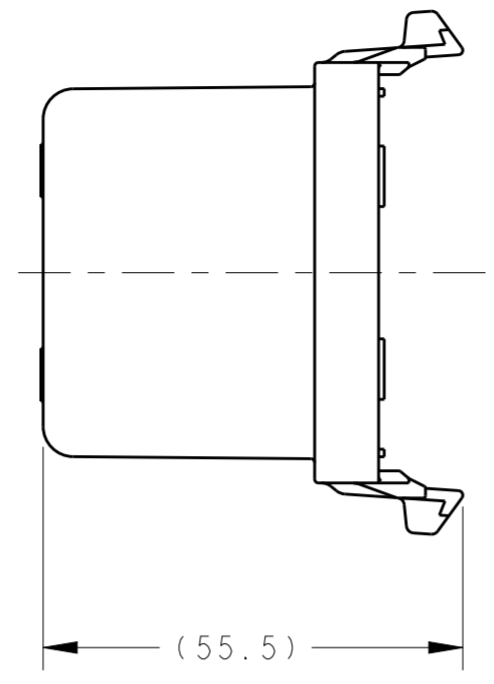

THIS DRAWING IS UNPUBLISHED. RELEASED FOR PUBLICATION 20
 © COPYRIGHT 20 BY - ALL RIGHTS RESERVED.

REVISIONS				
P	LTR	DESCRIPTION	DATE	APVD
	A2	REVISED PER ECO-15-015644	01DEC2015	DD JS

- ① MATERIAL- PBT, BLACK
- ② SPARE MINI FUSE HOLDERS, 2098164-1 AND 2098164-3 ONLY.
- ③ TOPSIDE RAISED TEXT: "FUSIBLE/FUSE", 2098164-1 AND 2098164-2 ONLY.
- ④ PART NUMBERS ARE NOT TOOLED AT THIS TIME.

SECTION B-B

2098164-3 AND 2098164-4
NO TOPSIDE GRAPHICS
SCALE 1:2

2098164-2 AND 2098164-4
W/O FUSE HOLDER
SCALE 1:2

2098164-1 SHOWN
SCALE 1:1

DESCRIPTION	PART NUMBER
COVER, 60 POSN, W/O FUSE HOLDER, NO TOPSIDE GRAPHICS.	2098164-4
COVER, 60 POSN, NO TOPSIDE GRAPHICS	2098164-3 ② ④
COVER, 60 POSN, W/O FUSE HOLDER	2098164-2 ③ ④
COVER, 60 POSITION	2098164-1 ② ③ ④

THIS DRAWING IS A CONTROLLED DOCUMENT.		DWN S. CROSS 02DEC2009	TE Connectivity	
DIMENSIONS: mm		CHK J. SHEVELA 02DEC2009		
TOLERANCES UNLESS OTHERWISE SPECIFIED:		APVD J. SHEVELA 02DEC2009	NAME COVER, 60 POSITION	
0 PLC ±1 1 PLC ±0.25 2 PLC ±0.15 3 PLC ±0.005 4 PLC ± ANGLES ±1 FINISH -		PRODUCT SPEC -	SIZE A2	
MATERIAL ①		APPLICATION SPEC -	CAGE CODE 200779	DRAWING NO 2098164
		WEIGHT -	RESTRICTED TO -	SCALE 1:1 SHEET 1 OF 1 REV A2
		CUSTOMER DRAWING		