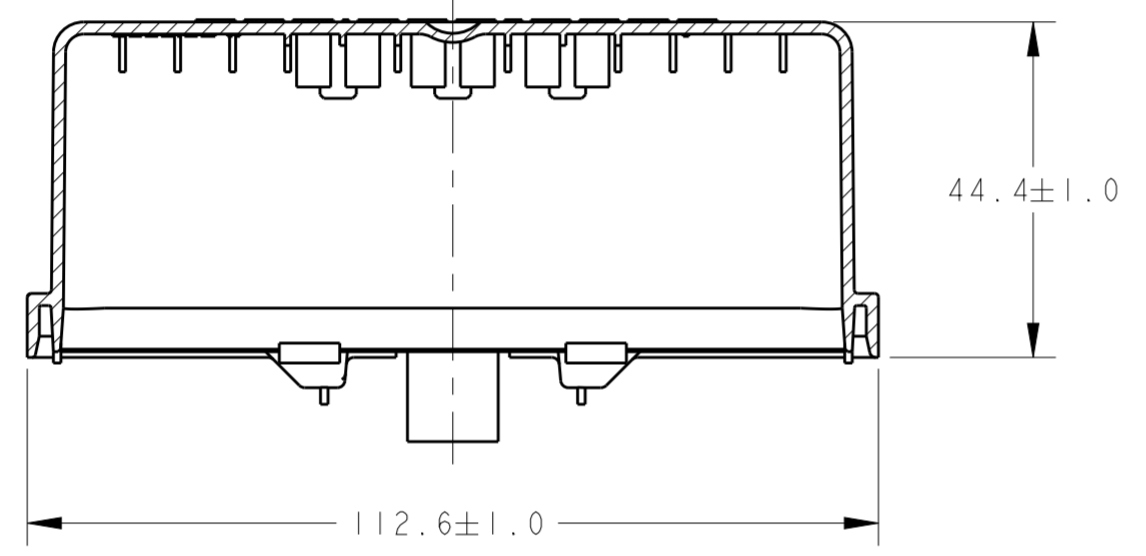

THIS DRAWING IS UNPUBLISHED. RELEASED FOR PUBLICATION 20
 © COPYRIGHT 20 BY - ALL RIGHTS RESERVED.

REVISIONS				
P	LTR	DESCRIPTION	DATE	APVD
	A2	REVISED PER ECO-15-015644	01DEC2015	DD JS

- ① MATERIAL- PBT, BLACK
- ② SPARE MINI FUSE HOLDERS, 2098164-1 AND 2098164-3 ONLY.
- ③ TOPSIDE RAISED TEXT: "FUSIBLE/FUSE", 2098164-1 AND 2098164-2 ONLY.
- ④ PART NUMBERS ARE NOT TOOLED AT THIS TIME.

SECTION B-B

2098164-3 AND 2098164-4
NO TOPSIDE GRAPHICS
SCALE 1:2

2098164-2 AND 2098164-4
W/O FUSE HOLDER
SCALE 1:2

2098164-1 SHOWN
SCALE 1:1

DESCRIPTION	PART NUMBER
COVER, 60 POSN, W/O FUSE HOLDER, NO TOPSIDE GRAPHICS.	2098164-4
COVER, 60 POSN, NO TOPSIDE GRAPHICS	2098164-3 ② ④
COVER, 60 POSN, W/O FUSE HOLDER	2098164-2 ③ ④
COVER, 60 POSITION	2098164-1 ② ③ ④

THIS DRAWING IS A CONTROLLED DOCUMENT.		DWN S. CROSS 02DEC2009	TE Connectivity	
DIMENSIONS: mm		CHK J. SHEVELA 02DEC2009		
TOLERANCES UNLESS OTHERWISE SPECIFIED:		APVD J. SHEVELA 02DEC2009	NAME COVER, 60 POSITION	
0 PLC ±1 1 PLC ±0.25 2 PLC ±0.15 3 PLC ±0.005 4 PLC ± ANGLES ±1 FINISH -		PRODUCT SPEC -	SIZE A2	
MATERIAL ①		APPLICATION SPEC -	CAGE CODE 200779	DRAWING NO 2098164
		WEIGHT -	RESTRICTED TO -	SCALE 1:1 SHEET 1 OF 1 REV A2
		CUSTOMER DRAWING		