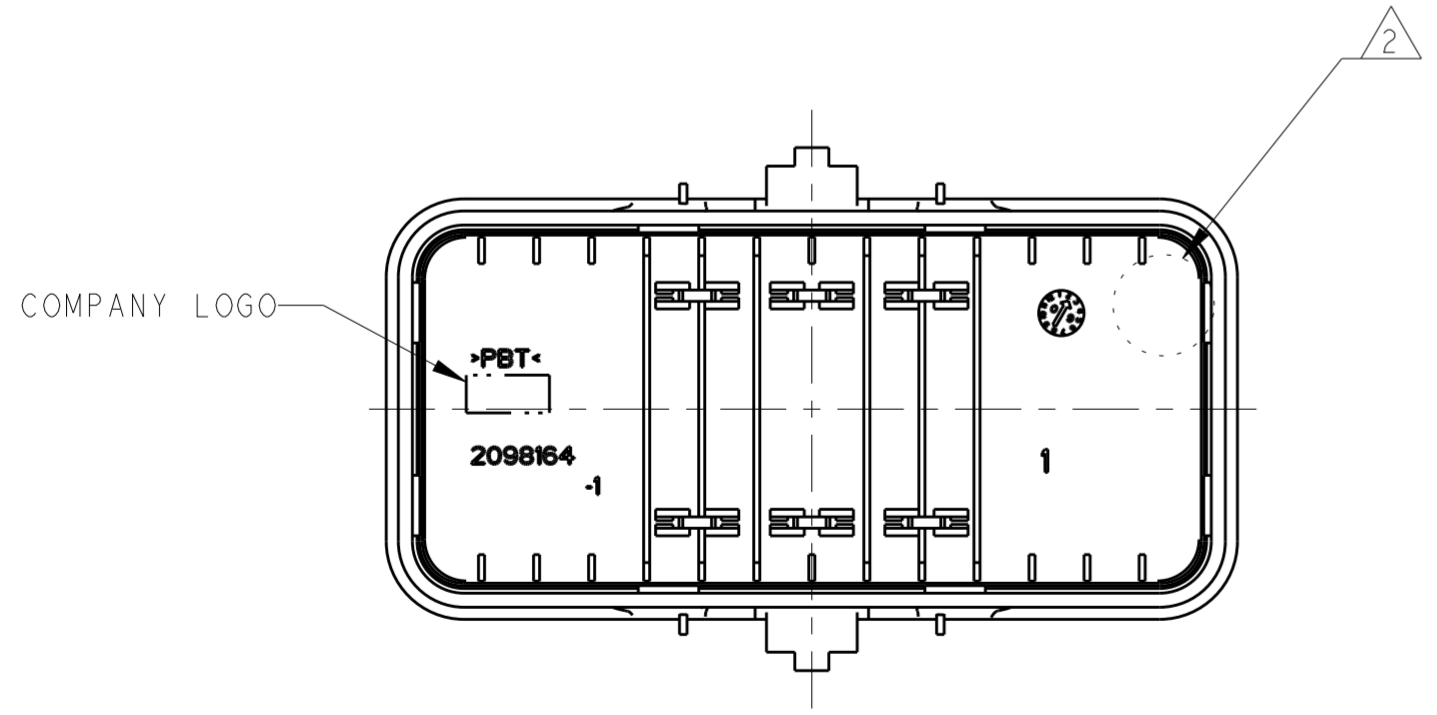

THIS DRAWING IS UNPUBLISHED. RELEASED FOR PUBLICATION 20
 © COPYRIGHT 20 BY - ALL RIGHTS RESERVED.

REVISIONS				
P	LTR	DESCRIPTION	DATE	APVD
	A2	REVISED PER ECO-15-015644	01DEC2015	DD JS

- ① MATERIAL- PBT, BLACK
- ② SPARE MINI FUSE HOLDERS, 2098164-1 AND 2098164-3 ONLY.
- ③ TOPSIDE RAISED TEXT: "FUSIBLE/FUSE", 2098164-1 AND 2098164-2 ONLY.
- ④ PART NUMBERS ARE NOT TOOLED AT THIS TIME.

SECTION B-B

2098164-3 AND 2098164-4
NO TOPSIDE GRAPHICS
SCALE 1:2

2098164-2 AND 2098164-4
W/O FUSE HOLDER
SCALE 1:2

2098164-1 SHOWN
SCALE 1:1

DESCRIPTION	PART NUMBER
COVER, 60 POSN, W/O FUSE HOLDER, NO TOPSIDE GRAPHICS.	2098164-4
COVER, 60 POSN, NO TOPSIDE GRAPHICS	2098164-3 ② ④
COVER, 60 POSN, W/O FUSE HOLDER	2098164-2 ③ ④
COVER, 60 POSITION	2098164-1 ② ③ ④

THIS DRAWING IS A CONTROLLED DOCUMENT.		DWN S. CROSS 02DEC2009	TE Connectivity	
DIMENSIONS: mm		CHK J. SHEVELA 02DEC2009		
TOLERANCES UNLESS OTHERWISE SPECIFIED:		APVD J. SHEVELA 02DEC2009	NAME COVER, 60 POSITION	
0 PLC ±1 1 PLC ±0.25 2 PLC ±0.15 3 PLC ±0.005 4 PLC ± ANGLES ±1 FINISH -		PRODUCT SPEC -	SIZE A2	
MATERIAL ①		APPLICATION SPEC -	CAGE CODE 200779	DRAWING NO 2098164
		WEIGHT -	RESTRICTED TO -	SCALE 1:1 SHEET 1 OF 1 REV A2
		CUSTOMER DRAWING		