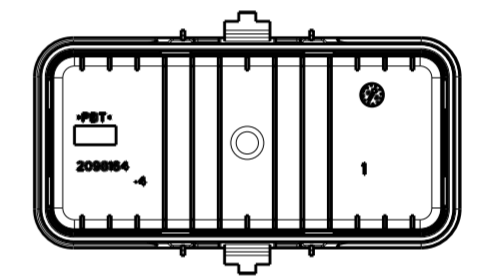

THIS DRAWING IS UNPUBLISHED. RELEASED FOR PUBLICATION 20  
 © COPYRIGHT 20 BY - ALL RIGHTS RESERVED.

REVISIONS				
P	LTR	DESCRIPTION	DATE	APVD
	A2	REVISED PER ECO-15-015644	01DEC2015	DD JS

- ① MATERIAL- PBT, BLACK
- ② SPARE MINI FUSE HOLDERS, 2098164-1 AND 2098164-3 ONLY.
- ③ TOPSIDE RAISED TEXT: "FUSIBLE/FUSE", 2098164-1 AND 2098164-2 ONLY.
- ④ PART NUMBERS ARE NOT TOOLED AT THIS TIME.

SECTION B-B

2098164-3 AND 2098164-4  
NO TOPSIDE GRAPHICS  
SCALE 1:2

2098164-2 AND 2098164-4  
W/O FUSE HOLDER  
SCALE 1:2

2098164-1 SHOWN  
SCALE 1:1

COVER, 60 POSN, W/O FUSE HOLDER, NO TOPSIDE GRAPHICS.	2098164-4
COVER, 60 POSN, NO TOPSIDE GRAPHICS	2098164-3 ② ④
COVER, 60 POSN, W/O FUSE HOLDER	2098164-2 ③ ④
COVER, 60 POSITION	2098164-1 ② ③ ④
DESCRIPTION	PART NUMBER

THIS DRAWING IS A CONTROLLED DOCUMENT.		DWN S. CROSS 02DEC2009	TE Connectivity	
DIMENSIONS: mm		CHK J. SHEVELA 02DEC2009		
TOLERANCES UNLESS OTHERWISE SPECIFIED:		APVD J. SHEVELA 02DEC2009	NAME COVER, 60 POSITION	
0 PLC ±1	1 PLC ±0.25	PRODUCT SPEC	SIZE CAGE CODE DRAWING NO RESTRICTED TO	
2 PLC ±0.15	3 PLC ±0.005	APPLICATION SPEC	A200779 C-2098164	
4 PLC ±	ANGLES ±1	WEIGHT	SCALE 1:1 SHEET OF REV A2	
MATERIAL	FINISH	CUSTOMER DRAWING		