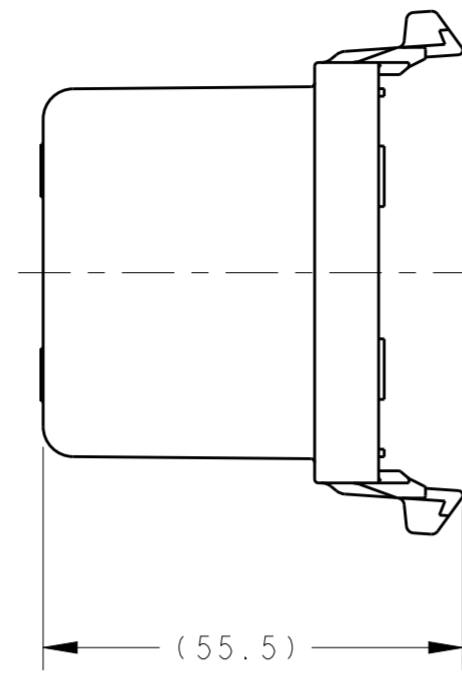

THIS DRAWING IS UNPUBLISHED. RELEASED FOR PUBLICATION 20  
 © COPYRIGHT 20 BY - ALL RIGHTS RESERVED.

REVISIONS				
P	LTR	DESCRIPTION	DATE	APVD
	A2	REVISED PER ECO-15-015644	01DEC2015	DD JS

- ① MATERIAL- PBT, BLACK
- ② SPARE MINI FUSE HOLDERS, 2098164-1 AND 2098164-3 ONLY.
- ③ TOPSIDE RAISED TEXT: "FUSIBLE/FUSE", 2098164-1 AND 2098164-2 ONLY.
- ④ PART NUMBERS ARE NOT TOOLED AT THIS TIME.

SECTION B-B

2098164-3 AND 2098164-4  
NO TOPSIDE GRAPHICS  
SCALE 1:2

2098164-2 AND 2098164-4  
W/O FUSE HOLDER  
SCALE 1:2

2098164-1 SHOWN  
SCALE 1:1

COVER, 60 POSN, W/O FUSE HOLDER, NO TOPSIDE GRAPHICS.	2098164-4
COVER, 60 POSN, NO TOPSIDE GRAPHICS	2098164-3 ② ④
COVER, 60 POSN, W/O FUSE HOLDER	2098164-2 ③ ④
COVER, 60 POSITION	2098164-1 ② ③ ④
DESCRIPTION	PART NUMBER

THIS DRAWING IS A CONTROLLED DOCUMENT.		DWN S. CROSS 02DEC2009	TE Connectivity	
DIMENSIONS: mm		CHK J. SHEVELA 02DEC2009		
TOLERANCES UNLESS OTHERWISE SPECIFIED:		APVD J. SHEVELA 02DEC2009	NAME COVER, 60 POSITION	
0 PLC ±1	1 PLC ±0.25	PRODUCT SPEC	SIZE CAGE CODE DRAWING NO RESTRICTED TO	
2 PLC ±0.15	3 PLC ±0.005	APPLICATION SPEC	A200779 C-2098164	
4 PLC ±	ANGLES ±1	WEIGHT	SCALE 1:1 SHEET OF REV A2	
MATERIAL	FINISH	CUSTOMER DRAWING		