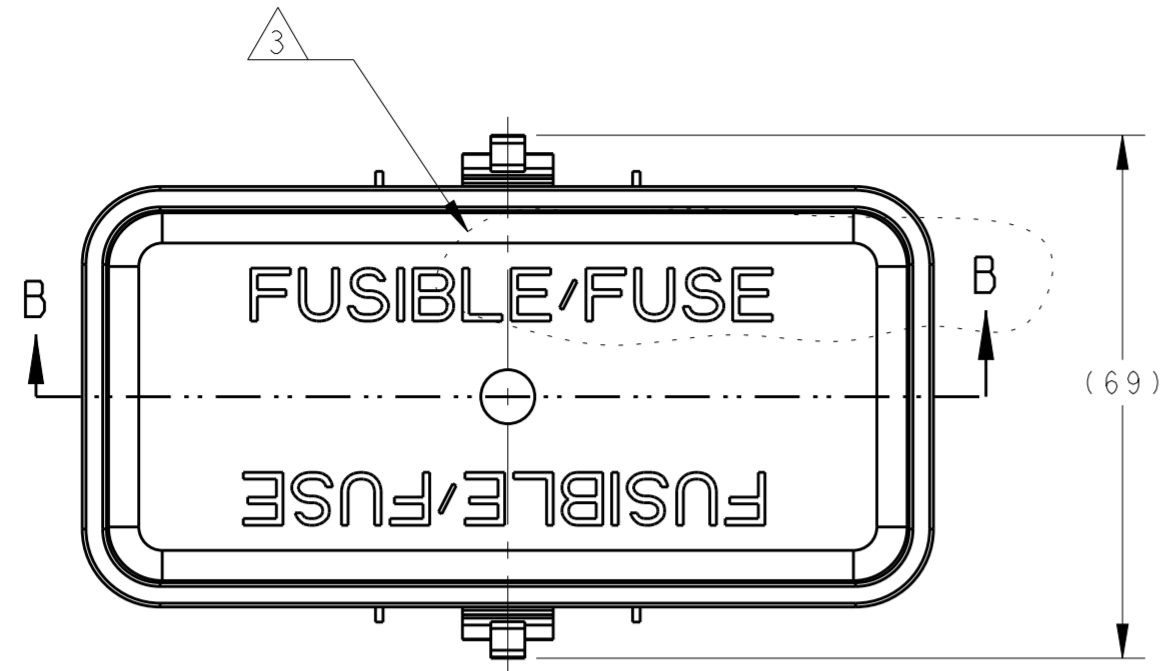

THIS DRAWING IS UNPUBLISHED. RELEASED FOR PUBLICATION 20  
 © COPYRIGHT 20 BY - ALL RIGHTS RESERVED.

REVISIONS				
P	LTR	DESCRIPTION	DATE	APVD
	A2	REVISED PER ECO-15-015644	01DEC2015	DD JS

- ① MATERIAL- PBT, BLACK
- ② SPARE MINI FUSE HOLDERS, 2098164-1 AND 2098164-3 ONLY.
- ③ TOPSIDE RAISED TEXT: "FUSIBLE/FUSE", 2098164-1 AND 2098164-2 ONLY.
- ④ PART NUMBERS ARE NOT TOOLED AT THIS TIME.

SECTION B-B

2098164-3 AND 2098164-4  
NO TOPSIDE GRAPHICS  
SCALE 1:2

2098164-2 AND 2098164-4  
W/O FUSE HOLDER  
SCALE 1:2

2098164-1 SHOWN  
SCALE 1:1

COVER, 60 POSN, W/O FUSE HOLDER, NO TOPSIDE GRAPHICS.	2098164-4
COVER, 60 POSN, NO TOPSIDE GRAPHICS	2098164-3 ② ④
COVER, 60 POSN, W/O FUSE HOLDER	2098164-2 ③ ④
COVER, 60 POSITION	2098164-1 ② ③ ④
DESCRIPTION	PART NUMBER

THIS DRAWING IS A CONTROLLED DOCUMENT.		DWN S. CROSS 02DEC2009	TE Connectivity	
DIMENSIONS: mm		CHK J. SHEVELA 02DEC2009		
TOLERANCES UNLESS OTHERWISE SPECIFIED:		APVD J. SHEVELA 02DEC2009	NAME COVER, 60 POSITION	
0 PLC ±1	1 PLC ±0.25	PRODUCT SPEC	SIZE CAGE CODE DRAWING NO RESTRICTED TO	
2 PLC ±0.15	3 PLC ±0.005	APPLICATION SPEC	A200779 C-2098164	
4 PLC ±	ANGLES ±1	WEIGHT	SCALE 1:1 SHEET OF REV A2	
MATERIAL	FINISH	CUSTOMER DRAWING		