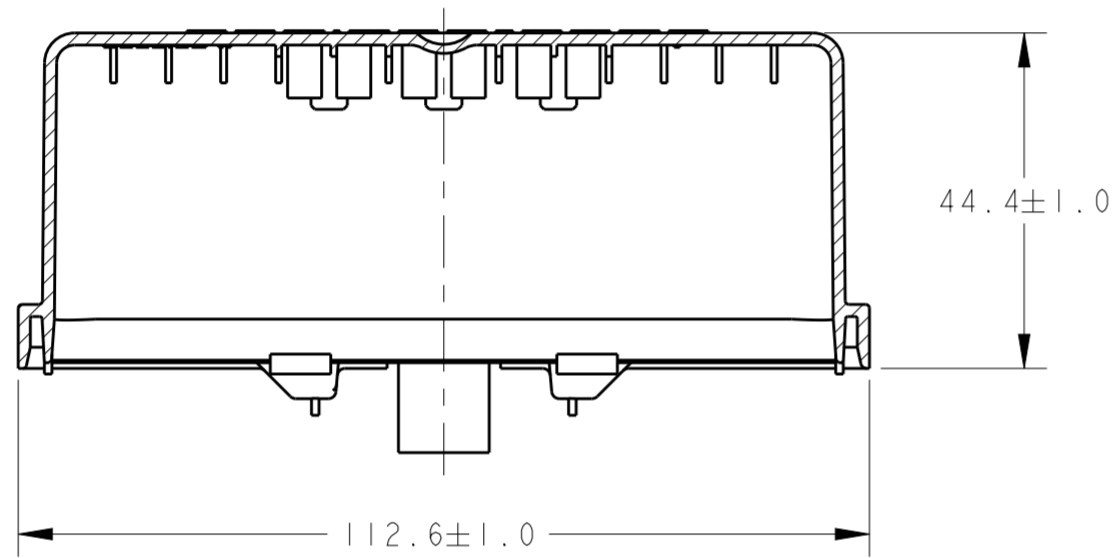

THIS DRAWING IS UNPUBLISHED. RELEASED FOR PUBLICATION 20  
 © COPYRIGHT 20 BY - ALL RIGHTS RESERVED.

REVISIONS				
P	LTR	DESCRIPTION	DATE	APVD
	A2	REVISED PER ECO-15-015644	01DEC2015	DD JS

- ① MATERIAL- PBT, BLACK
- ② SPARE MINI FUSE HOLDERS, 2098164-1 AND 2098164-3 ONLY.
- ③ TOPSIDE RAISED TEXT: "FUSIBLE/FUSE", 2098164-1 AND 2098164-2 ONLY.
- ④ PART NUMBERS ARE NOT TOOLED AT THIS TIME.

SECTION B-B

2098164-3 AND 2098164-4  
NO TOPSIDE GRAPHICS  
SCALE 1:2

2098164-2 AND 2098164-4  
W/O FUSE HOLDER  
SCALE 1:2

2098164-1 SHOWN  
SCALE 1:1

COVER, 60 POSN, W/O FUSE HOLDER, NO TOPSIDE GRAPHICS.	2098164-4
COVER, 60 POSN, NO TOPSIDE GRAPHICS	2098164-3 ② ④
COVER, 60 POSN, W/O FUSE HOLDER	2098164-2 ③ ④
COVER, 60 POSITION	2098164-1 ② ③ ④
DESCRIPTION	PART NUMBER

THIS DRAWING IS A CONTROLLED DOCUMENT.		DWN S. CROSS 02DEC2009	TE Connectivity	
DIMENSIONS: mm		CHK J. SHEVELA 02DEC2009		
TOLERANCES UNLESS OTHERWISE SPECIFIED:		APVD J. SHEVELA 02DEC2009	NAME COVER, 60 POSITION	
0 PLC ±1	1 PLC ±0.25	PRODUCT SPEC	SIZE CAGE CODE DRAWING NO RESTRICTED TO	
2 PLC ±0.15	3 PLC ±0.005	APPLICATION SPEC	A200779 C-2098164	
4 PLC ±	ANGLES ±1	WEIGHT	SCALE 1:1 SHEET OF REV A2	
MATERIAL	FINISH	CUSTOMER DRAWING		