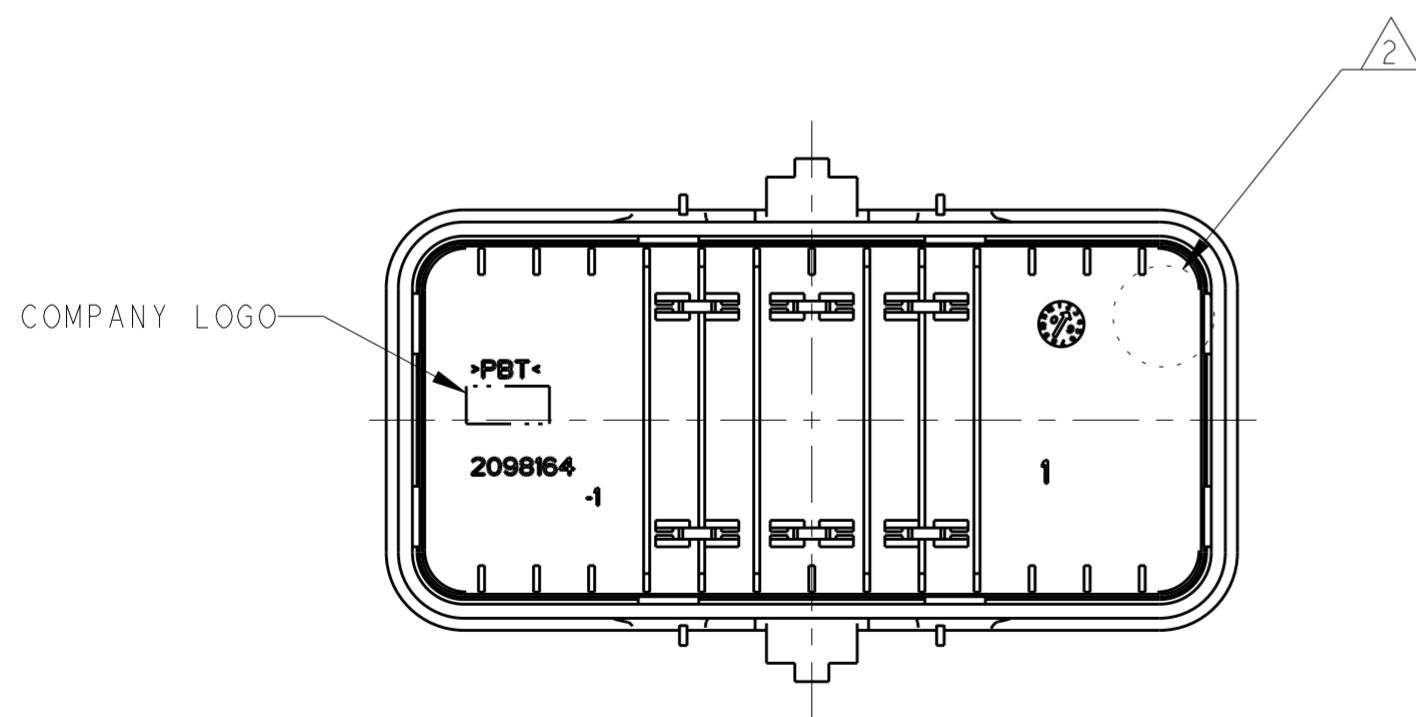

THIS DRAWING IS UNPUBLISHED. RELEASED FOR PUBLICATION 20  
 © COPYRIGHT 20 BY - ALL RIGHTS RESERVED.

REVISIONS				
P	LTR	DESCRIPTION	DATE	APVD
	A2	REVISED PER ECO-15-015644	01DEC2015	DD JS

- ① MATERIAL- PBT, BLACK
- ② SPARE MINI FUSE HOLDERS, 2098164-1 AND 2098164-3 ONLY.
- ③ TOPSIDE RAISED TEXT: "FUSIBLE/FUSE", 2098164-1 AND 2098164-2 ONLY.
- ④ PART NUMBERS ARE NOT TOOLED AT THIS TIME.

SECTION B-B

2098164-3 AND 2098164-4  
NO TOPSIDE GRAPHICS  
SCALE 1:2

2098164-2 AND 2098164-4  
W/O FUSE HOLDER  
SCALE 1:2

2098164-1 SHOWN  
SCALE 1:1

COVER, 60 POSN, W/O FUSE HOLDER, NO TOPSIDE GRAPHICS.	2098164-4
COVER, 60 POSN, NO TOPSIDE GRAPHICS	2098164-3 ② ④
COVER, 60 POSN, W/O FUSE HOLDER	2098164-2 ③ ④
COVER, 60 POSITION	2098164-1 ② ③ ④
DESCRIPTION	PART NUMBER

THIS DRAWING IS A CONTROLLED DOCUMENT.		DWN S. CROSS 02DEC2009	TE Connectivity	
DIMENSIONS: mm		CHK J. SHEVELA 02DEC2009		
TOLERANCES UNLESS OTHERWISE SPECIFIED:		APVD J. SHEVELA 02DEC2009	NAME COVER, 60 POSITION	
0 PLC ±1	1 PLC ±0.25	PRODUCT SPEC	SIZE CAGE CODE DRAWING NO RESTRICTED TO	
2 PLC ±0.15	3 PLC ±0.005	APPLICATION SPEC	A200779 C-2098164	
4 PLC ±	ANGLES ±1	WEIGHT	SCALE 1:1 SHEET OF REV A2	
MATERIAL	FINISH	CUSTOMER DRAWING		