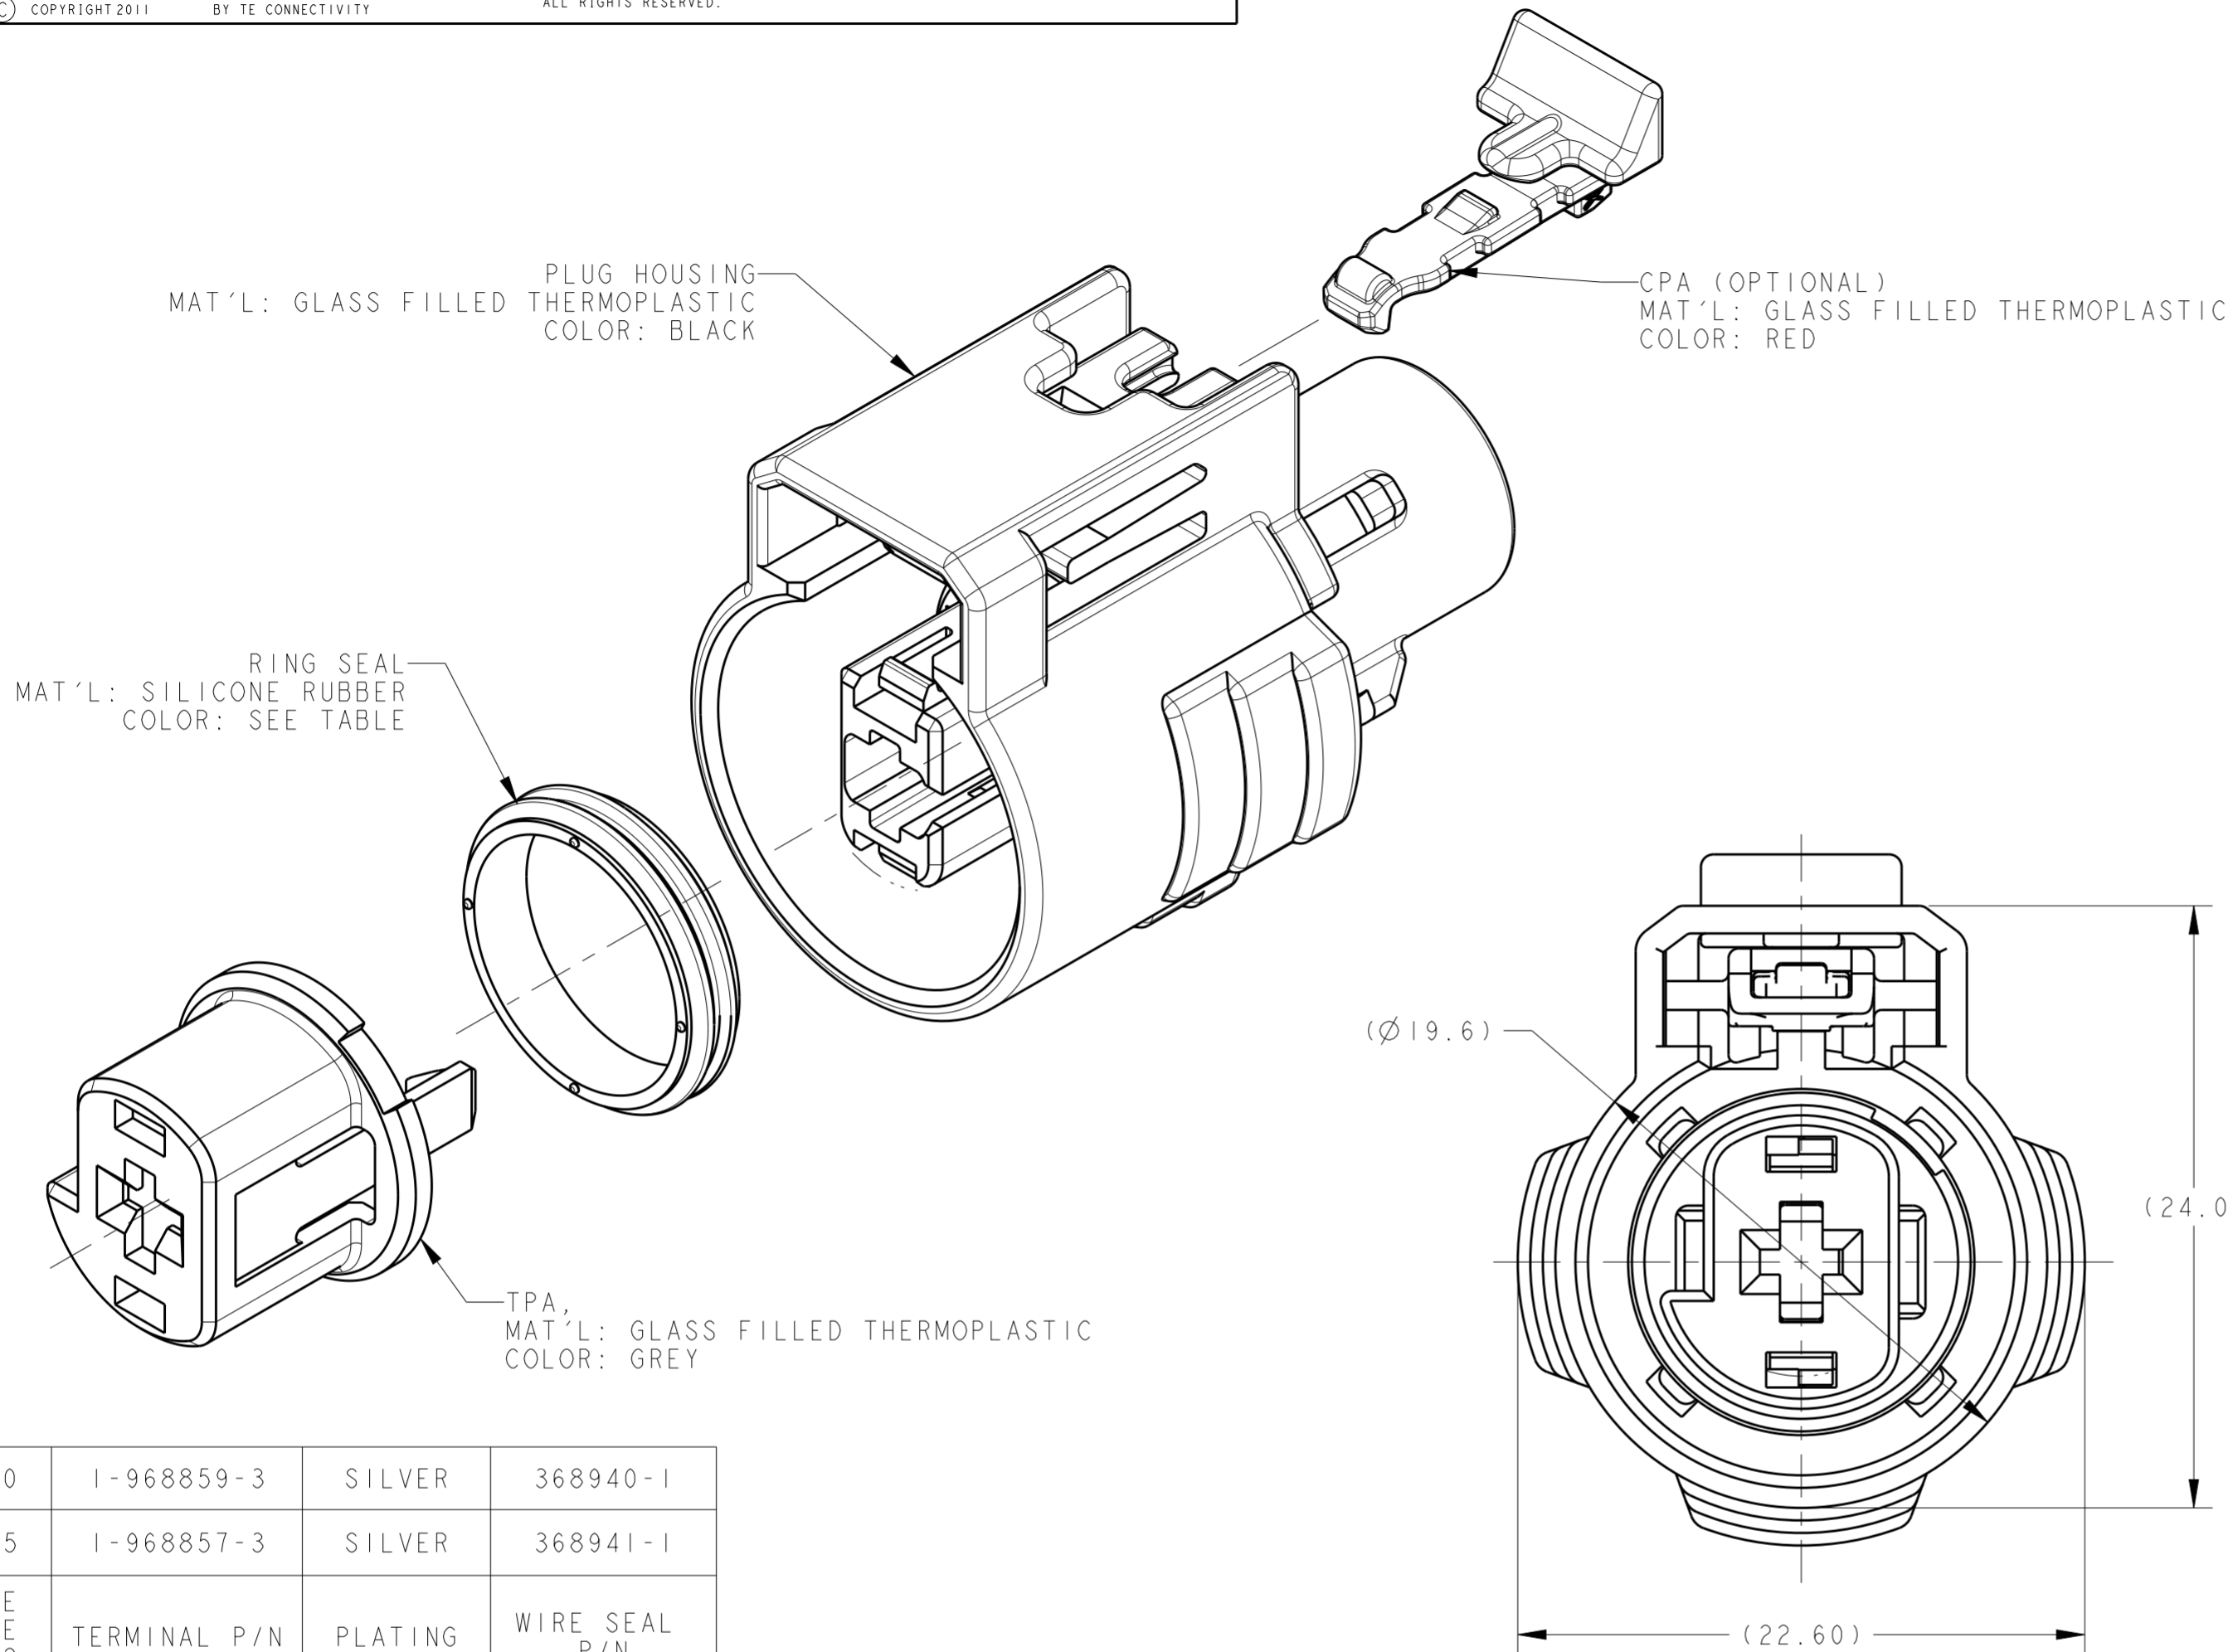

WIRE SIZE (mm ²)	TERMINAL P/N	PLATING	WIRE SEAL P/N
4.0	1-968859-3	SILVER	368940-1
2.5	1-968857-3	SILVER	368941-1

APPLICABLE TERMINALS AND WIRE SEALS

NOTES:

- ① TPA SHIPPED IN POSITION SHOWN. DUE TO BULK PACKAGED ARRANGEMENT, TPA MAY BE MOVED FROM PRE-STAGED TO CLOSED POSITION DURING SHIPMENT. PLEASE REFER TO TE SPEC 408-10416 FOR TPA RESET INSTRUCTIONS.
- ② PRELIMINARY - NOT TOOLED
- ③ CPA SHIPPED IN POSITION SHOWN. CPA COMPONENT COMPLIES WITH ERGONOMIC REOMT'S OF USCAR-25, REV.1 SEPT 2008
- ④ QUALIFIED TO TEMPERATURE CLASS 4 (155°C) WITH DENSO STARTER DEVICE. TEMPERATURE CLASS 3 (125°C) WITH OTHER MFG'S.
- ⑤ OBSOLETE

SEAL COLOR	TEMP CLASS	CPA	KEYING OPTION	PART NUMBER
LT. BLUE	④	SUPPLIED	A	2098198-9 ⑤
RED	4 (155°C)	NOT SUPPLIED	B ②	2098198-8
RED	4 (155°C)	NOT SUPPLIED	A	2098198-7
RED	4 (155°C)	SUPPLIED	B ②	2098198-6
RED	4 (155°C)	SUPPLIED	A	2098198-5
LT. BLUE	3 (125°C)	NOT SUPPLIED	B ②	2098198-4 ⑤
LT. BLUE	3 (125°C)	NOT SUPPLIED	A	2098198-3 ⑤
LT. BLUE	3 (125°C)	SUPPLIED	B ②	2098198-2 ⑤
LT. BLUE	3 (125°C)	SUPPLIED	A	2098198-1 ⑤

THIS DRAWING IS A CONTROLLED DOCUMENT.

DWN: J. R. SHUEY 06FEB2009
 CHK: G. M. MARTIN 06FEB2009
 APVD: A. VASBINDER 29MAR2011

STE TE Connectivity

NAME: PLUG ASSEMBLY, SEALED, 1 POSN MCP 2.8

SIZE: A2 CAGE CODE: 00779 DRAWING NO: C-2098198 RESTRICTED TO: -

MATERIAL: SEE CALLOUT WEIGHT: - APPLICATION SPEC: 408-10416 CUSTOMER DRAWING

SCALE: 4:1 SHEET: 1 OF 1 REV: C

X-ON Electronics

Largest Supplier of Electrical and Electronic Components

Click to view similar products for [Automotive Connectors](#) category: