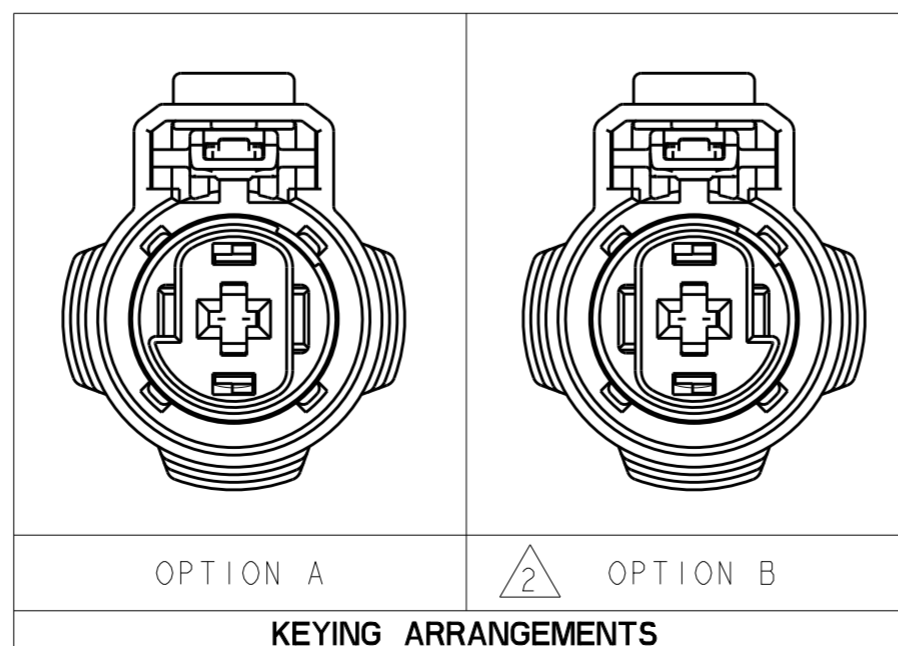

WIRE SIZE (mm ²)	TERMINAL P/N	PLATING	WIRE SEAL P/N
4.0	1-968859-3	SILVER	368940-1
2.5	1-968857-3	SILVER	368941-1

APPLICABLE TERMINALS AND WIRE SEALS

NOTES:

- ① TPA SHIPPED IN POSITION SHOWN. DUE TO BULK PACKAGED ARRANGEMENT, TPA MAY BE MOVED FROM PRE-STAGED TO CLOSED POSITION DURING SHIPMENT. PLEASE REFER TO TE SPEC 408-10416 FOR TPA RESET INSTRUCTIONS.
- ② PRELIMINARY - NOT TOOLED
- ③ CPA SHIPPED IN POSITION SHOWN. CPA COMPONENT COMPLIES WITH ERGONOMIC REOMT'S OF USCAR-25, REV.1 SEPT 2008
- ④ QUALIFIED TO TEMPERATURE CLASS 4 (155°C) WITH DENSO STARTER DEVICE. TEMPERATURE CLASS 3 (125°C) WITH OTHER MFG'S.
- ⑤ OBSOLETE

MATERIAL: SEE CALLOUT WEIGHT: - APPLICATION SPEC: 408-10416 CUSTOMER DRAWING

SCALE: 4:1 SHEET: 1 OF 1 REV: C

X-ON Electronics

Largest Supplier of Electrical and Electronic Components

Click to view similar products for [Automotive Connectors](#) category: