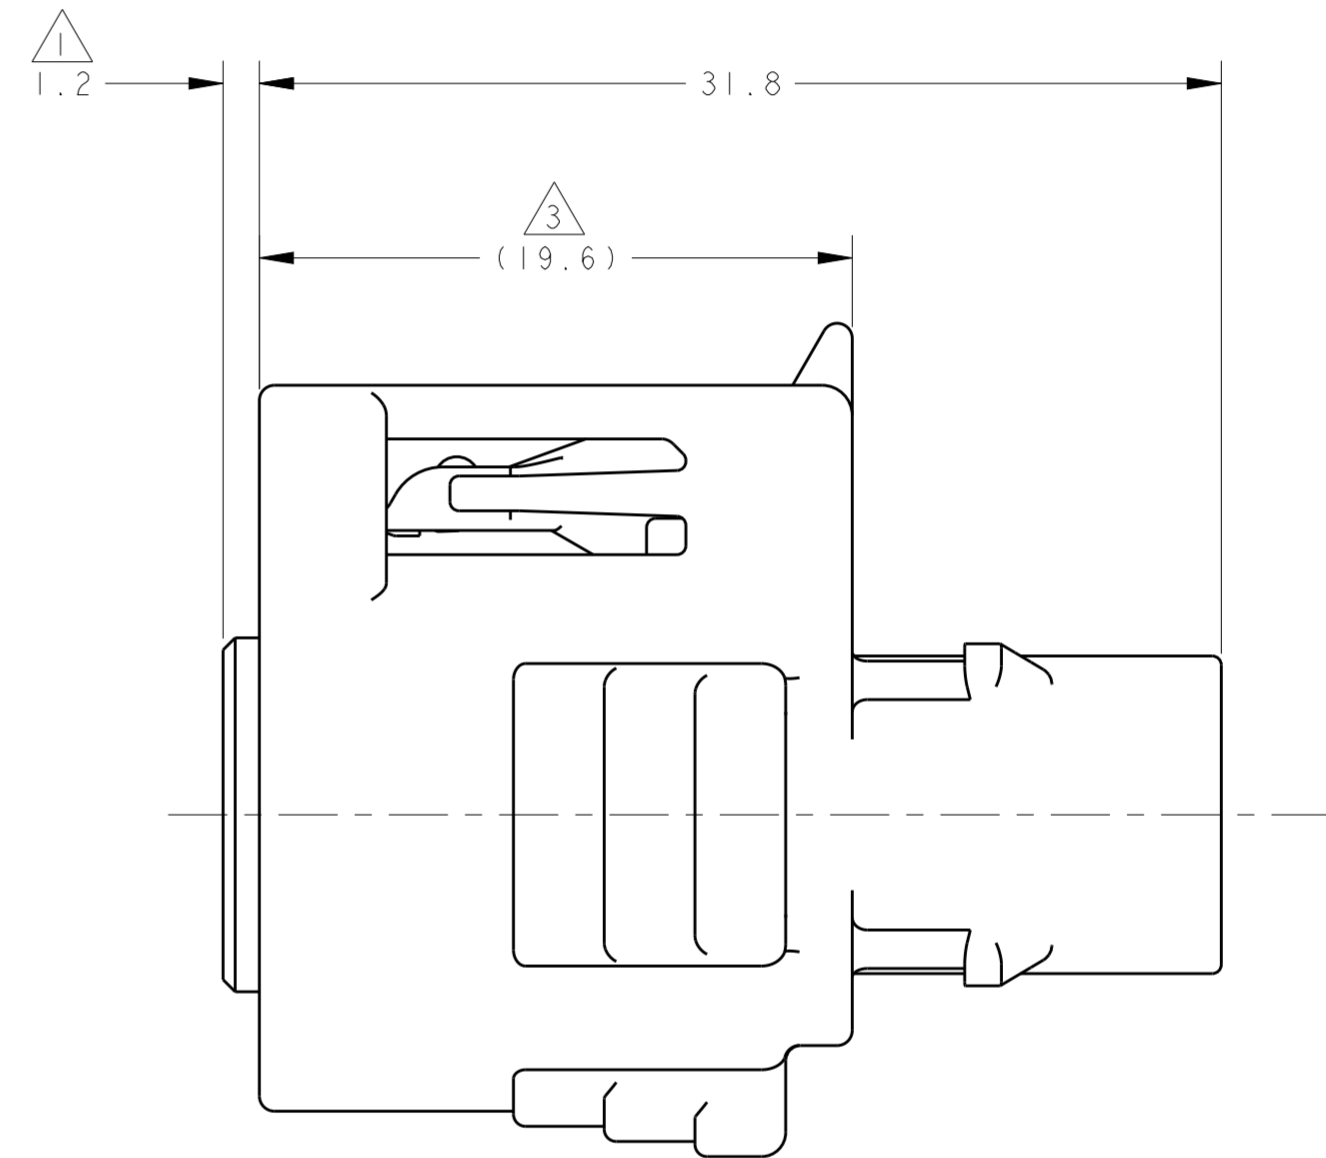

WIRE SIZE (mm ²)	TERMINAL P/N	PLATING	WIRE SEAL P/N
4.0	1-968859-3	SILVER	368940-1
2.5	1-968857-3	SILVER	368941-1

APPLICABLE TERMINALS AND WIRE SEALS

NOTES:

- ① TPA SHIPPED IN POSITION SHOWN. DUE TO BULK PACKAGED ARRANGEMENT, TPA MAY BE MOVED FROM PRE-STAGED TO CLOSED POSITION DURING SHIPMENT. PLEASE REFER TO TE SPEC 408-10416 FOR TPA RESET INSTRUCTIONS.
- ② PRELIMINARY - NOT TOOLED
- ③ CPA SHIPPED IN POSITION SHOWN. CPA COMPONENT COMPLIES WITH ERGONOMIC REOMT'S OF USCAR-25, REV.1 SEPT 2008
- ④ QUALIFIED TO TEMPERATURE CLASS 4 (155°C) WITH DENSO STARTER DEVICE. TEMPERATURE CLASS 3 (125°C) WITH OTHER MFG'S.
- ⑤ OBSOLETE

THIS DRAWING IS A CONTROLLED DOCUMENT.

DWN: J. R. SHUEY 06FEB2009
 CHK: G. M. MARTIN 06FEB2009
 APVD: A. VASBINDER 29MAR2011

STE TE Connectivity

NAME: PLUG ASSEMBLY, SEALED, 1 POSN MCP 2.8

SIZE: A2 CAGE CODE: 00779 DRAWING NO: C-2098198 RESTRICTED TO: -

MATERIAL: SEE CALLOUT WEIGHT: - APPLICATION SPEC: 408-10416 CUSTOMER DRAWING

SCALE: 4:1 SHEET: 1 OF 1 REV: C

X-ON Electronics

Largest Supplier of Electrical and Electronic Components

Click to view similar products for [Automotive Connectors](#) category: