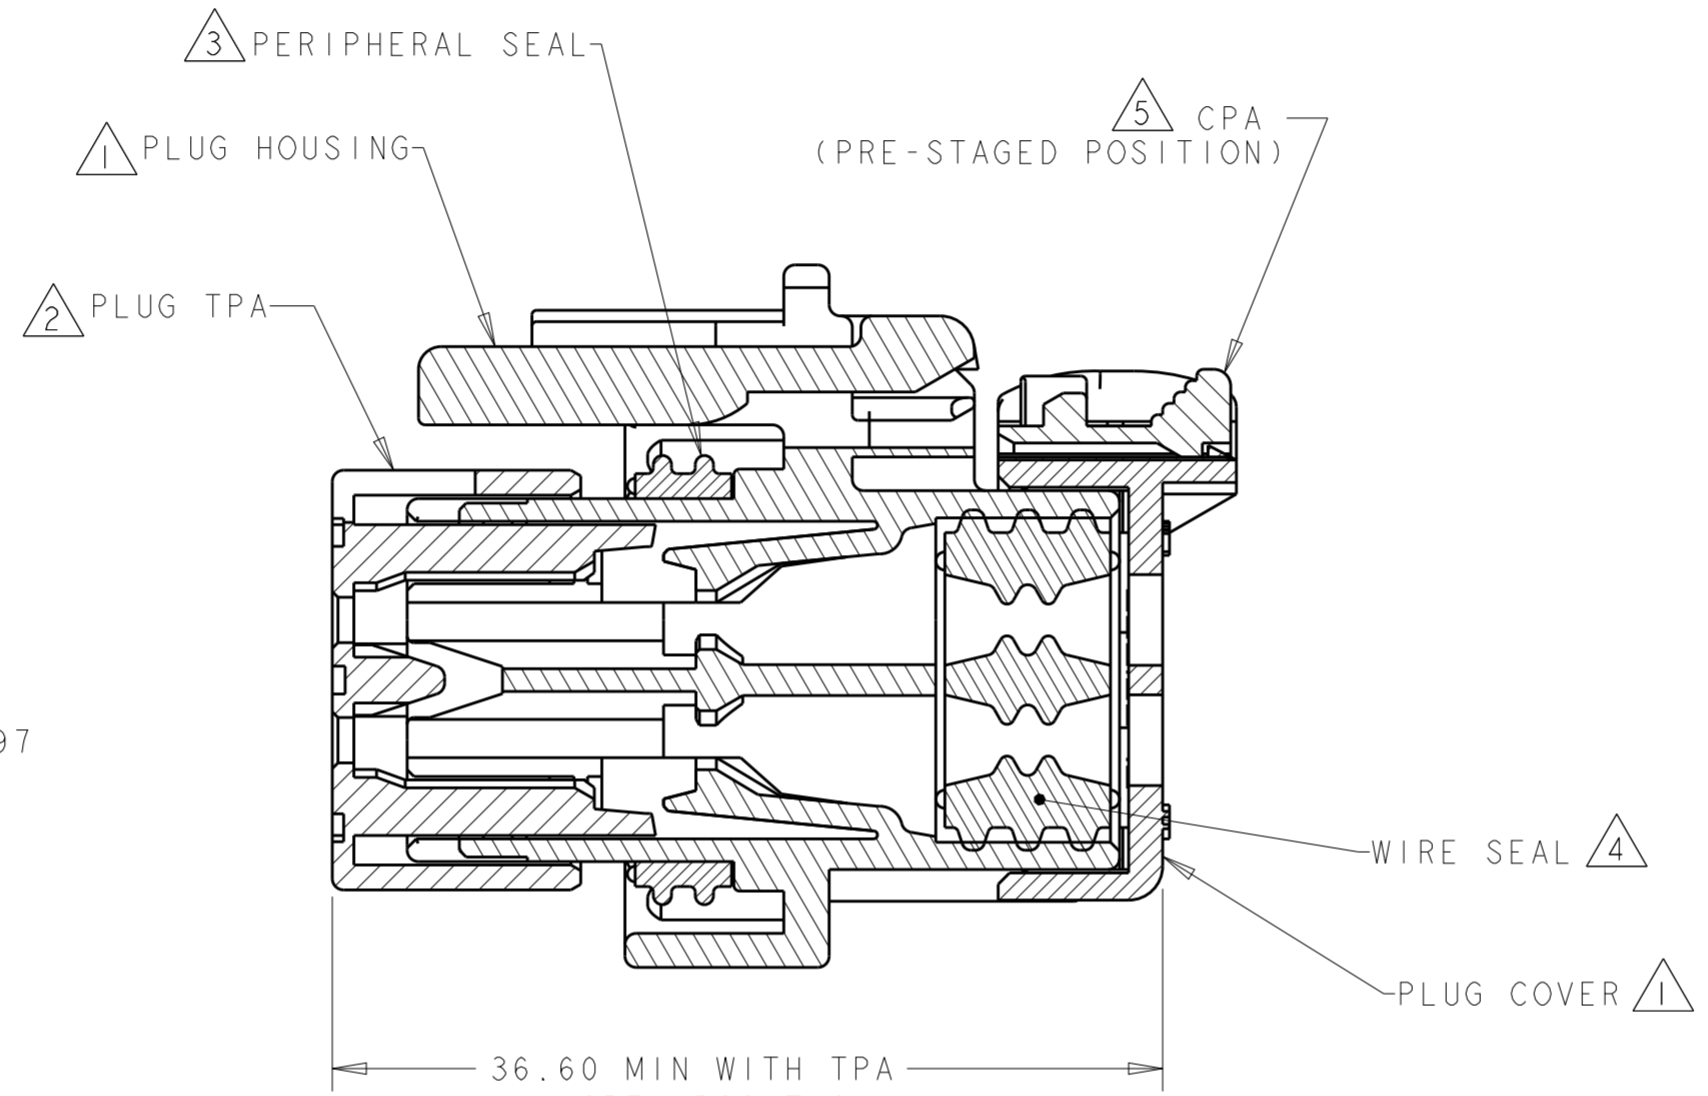

REVISIONS					
P	LTR	DESCRIPTION	DATE	DWN	APVD
A		RELEASED PER ECO-10-009942	28MAY2010	DD	RB
B		REVISED PER ECO-13-019865	27DEC2013	DR	RB

2098237-2
PURPLE TPA
KEY B
SCALE: 2:1

2098237-3
BLUE TPA
KEY C
SCALE: 2:1

2098237-1 SHOWN
ORANGE TPA
KEY A

SECTION A-A

SECTION A-A

- 1 HOUSING AND COVER MATERIAL: 25% GLASS FILLED THERMOPLASTIC
COLOR: NATURAL (BROWN)
- 2 TPA MATERIAL: 15% GLASS FILLED THERMOPLASTIC
COLOR: (SEE TABLE)
- 3 PERIPHERAL SEAL MATERIAL: SILICONE
COLOR: BLUE
- 4 WIRE SEAL MATERIAL: SILICONE
COLOR: MARINE BLUE
- 5 CPA MATERIAL: 20% GLASS FILLED THERMOPLASTIC
COLOR: ORANGE
- 6. RECOMMENDED WIRE DIAMETER RANGE IS 2.18 TO 3.67mm

SCALE 2:1

SCALE 2:1

C	BLUE	2098237-3
B	PURPLE	2098237-2
A	ORANGE	2098237-1
KEY	TPA COLOR	PART NUMBER

THIS DRAWING IS A CONTROLLED DOCUMENT.		DWN 29MAY2009 RUSTY WORTHINGTON	TE Connectivity	
DIMENSIONS: mm		CHK 29MAY2009 ROGER BALTER		
TOLERANCES UNLESS OTHERWISE SPECIFIED:		APVD 29MAY2009 ROGER BALTER	NAME PLUG ASSEMBLY, 6 POSITION, DUAL ROW, AMPSEAL 16, VO MATERIAL	
0 PLC ±	1 PLC ±0.5	PRODUCT SPEC 108-2184	SIZE	RESTRICTED TO
2 PLC ±0.30	3 PLC ±	APPLICATION SPEC 114-13065	CAGE CODE	
4 PLC ±	ANGLES ±	WEIGHT 14±1g	DRAWING NO A20779	
MATERIAL SEE NOTES	FINISH -	CUSTOMER DRAWING	SCALE 3:1	SHEET 1 OF 1
			DRAWING NO C-2098237	REV B