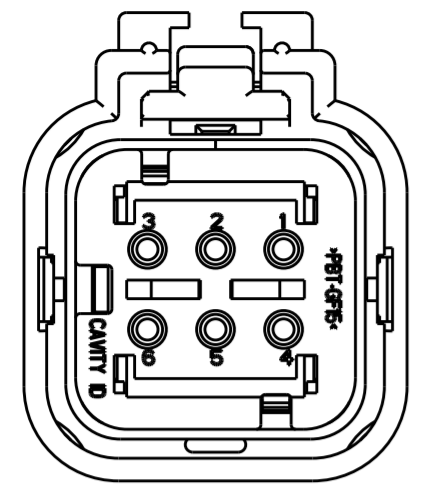

REVISIONS					
P	LTR	DESCRIPTION	DATE	DWN	APVD
A		RELEASED PER ECO-10-009942	28MAY2010	DD	RB
B		REVISED PER ECO-13-019865	27DEC2013	DR	RB

2098237-2
PURPLE TPA
KEY B
SCALE: 2:1

2098237-3
BLUE TPA
KEY C
SCALE: 2:1

2098237-1 SHOWN
ORANGE TPA
KEY A

SECTION A-A

SECTION A-A

- 1 HOUSING AND COVER MATERIAL: 25% GLASS FILLED THERMOPLASTIC
COLOR: NATURAL (BROWN)
- 2 TPA MATERIAL: 15% GLASS FILLED THERMOPLASTIC
COLOR: (SEE TABLE)
- 3 PERIPHERAL SEAL MATERIAL: SILICONE
COLOR: BLUE
- 4 WIRE SEAL MATERIAL: SILICONE
COLOR: MARINE BLUE
- 5 CPA MATERIAL: 20% GLASS FILLED THERMOPLASTIC
COLOR: ORANGE
- 6. RECOMMENDED WIRE DIAMETER RANGE IS 2.18 TO 3.67mm

SCALE 2:1

SCALE 2:1

C	BLUE	2098237-3
B	PURPLE	2098237-2
A	ORANGE	2098237-1
KEY	TPA COLOR	PART NUMBER

THIS DRAWING IS A CONTROLLED DOCUMENT.		DWN 29MAY2009 RUSTY WORTHINGTON	TE Connectivity	
DIMENSIONS: mm		CHK 29MAY2009 ROGER BALTER		
TOLERANCES UNLESS OTHERWISE SPECIFIED:		APVD 29MAY2009 ROGER BALTER	NAME PLUG ASSEMBLY, 6 POSITION, DUAL ROW, AMPSEAL 16, VO MATERIAL	
0 PLC ±	1 PLC ±0.5	PRODUCT SPEC 108-2184	SIZE	RESTRICTED TO
2 PLC ±0.30	3 PLC ±	APPLICATION SPEC 114-13065	CAGE CODE	
4 PLC ±	ANGLES ±	WEIGHT 14±1g	DRAWING NO A20779	
MATERIAL SEE NOTES	FINISH -	CUSTOMER DRAWING	SCALE 3:1	SHEET 1 OF 1
			DRAWING NO C-2098237	REV B