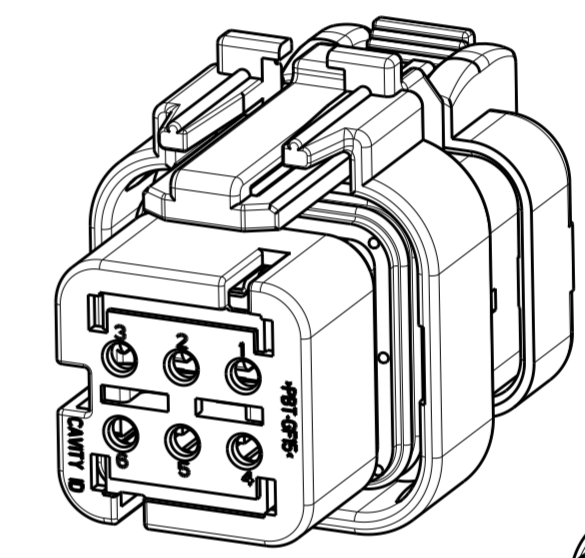

2098237-1 SHOWN
ORANGE TPA
KEY A

SECTION A-A

SECTION A-A

- 1 HOUSING AND COVER MATERIAL: 25% GLASS FILLED THERMOPLASTIC
COLOR: NATURAL (BROWN)
- 2 TPA MATERIAL: 15% GLASS FILLED THERMOPLASTIC
COLOR: (SEE TABLE)
- 3 PERIPHERAL SEAL MATERIAL: SILICONE
COLOR: BLUE
- 4 WIRE SEAL MATERIAL: SILICONE
COLOR: MARINE BLUE
- 5 CPA MATERIAL: 20% GLASS FILLED THERMOPLASTIC
COLOR: ORANGE
- 6. RECOMMENDED WIRE DIAMETER RANGE IS 2.18 TO 3.67mm

SCALE 2:1

SCALE 2:1

C	BLUE	2098237-3
B	PURPLE	2098237-2
A	ORANGE	2098237-1
KEY	TPA COLOR	PART NUMBER

THIS DRAWING IS A CONTROLLED DOCUMENT.		DWN 29MAY2009 RUSTY WORTHINGTON	TE Connectivity	
DIMENSIONS: mm		CHK 29MAY2009 ROGER BALTER		
TOLERANCES UNLESS OTHERWISE SPECIFIED:		APVD 29MAY2009 ROGER BALTER	NAME PLUG ASSEMBLY, 6 POSITION, DUAL ROW, AMPSEAL 16, VO MATERIAL	
0 PLC ±	1 PLC ±0.5	PRODUCT SPEC 108-2184	SIZE	RESTRICTED TO
2 PLC ±0.30	3 PLC ±	APPLICATION SPEC 114-13065	CAGE CODE	
4 PLC ±	ANGLES ±	WEIGHT 14±1g	DRAWING NO A20779	
MATERIAL SEE NOTES	FINISH -	CUSTOMER DRAWING	SCALE 3:1	SHEET 1 OF 1
			DRAWING NO C-2098237	REV B