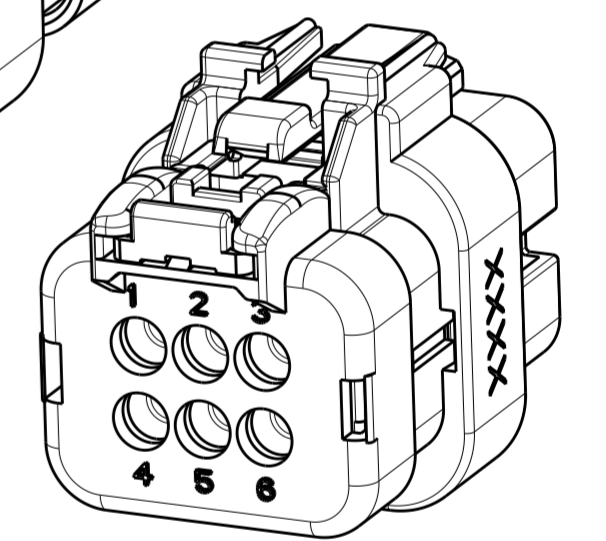

2098237-1 SHOWN
ORANGE TPA
KEY A

SECTION A-A

SECTION A-A

- 1 HOUSING AND COVER MATERIAL: 25% GLASS FILLED THERMOPLASTIC
COLOR: NATURAL (BROWN)
- 2 TPA MATERIAL: 15% GLASS FILLED THERMOPLASTIC
COLOR: (SEE TABLE)
- 3 PERIPHERAL SEAL MATERIAL: SILICONE
COLOR: BLUE
- 4 WIRE SEAL MATERIAL: SILICONE
COLOR: MARINE BLUE
- 5 CPA MATERIAL: 20% GLASS FILLED THERMOPLASTIC
COLOR: ORANGE
- 6. RECOMMENDED WIRE DIAMETER RANGE IS 2.18 TO 3.67mm

SCALE 2:1

SCALE 2:1

C	BLUE	2098237-3
B	PURPLE	2098237-2
A	ORANGE	2098237-1
KEY	TPA COLOR	PART NUMBER

THIS DRAWING IS A CONTROLLED DOCUMENT.		DWN 29MAY2009 RUSTY WORTHINGTON	TE Connectivity	
DIMENSIONS: mm		CHK 29MAY2009 ROGER BALTER		
TOLERANCES UNLESS OTHERWISE SPECIFIED:		APVD 29MAY2009 ROGER BALTER	NAME PLUG ASSEMBLY, 6 POSITION, DUAL ROW, AMPSEAL 16, VO MATERIAL	
0 PLC ±	1 PLC ±0.5	PRODUCT SPEC 108-2184	SIZE	RESTRICTED TO
2 PLC ±0.30	3 PLC ±	APPLICATION SPEC 114-13065	CAGE CODE	
4 PLC ±	ANGLES ±	WEIGHT 14±1g	DRAWING NO A20779	
MATERIAL SEE NOTES	FINISH -	CUSTOMER DRAWING	SCALE 3:1	SHEET 1 OF 1
			DRAWING NO C-2098237	REV B