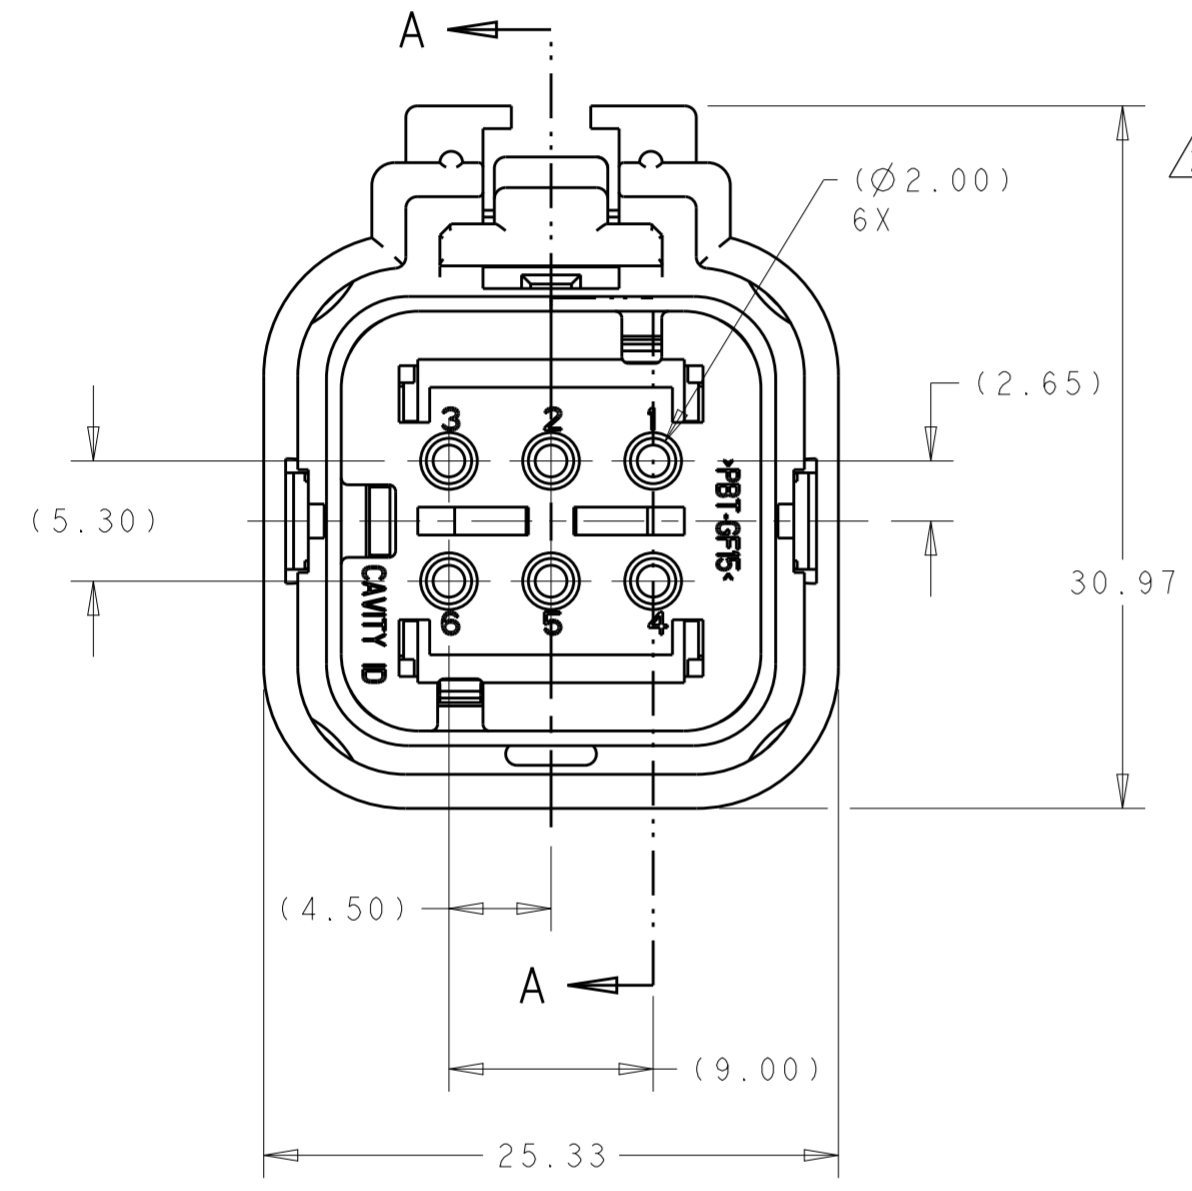

REVISIONS					
P	LTR	DESCRIPTION	DATE	DWN	APVD
A		RELEASED PER ECO-10-009942	28MAY2010	DD	RB
B		REVISED PER ECO-13-019865	27DEC2013	DR	RB

2098237-2
PURPLE TPA
KEY B
SCALE: 2:1

2098237-3
BLUE TPA
KEY C
SCALE: 2:1

2098237-1 SHOWN
ORANGE TPA
KEY A

SECTION A-A

SECTION A-A

- 1 HOUSING AND COVER MATERIAL: 25% GLASS FILLED THERMOPLASTIC
COLOR: NATURAL (BROWN)
- 2 TPA MATERIAL: 15% GLASS FILLED THERMOPLASTIC
COLOR: (SEE TABLE)
- 3 PERIPHERAL SEAL MATERIAL: SILICONE
COLOR: BLUE
- 4 WIRE SEAL MATERIAL: SILICONE
COLOR: MARINE BLUE
- 5 CPA MATERIAL: 20% GLASS FILLED THERMOPLASTIC
COLOR: ORANGE
- 6. RECOMMENDED WIRE DIAMETER RANGE IS 2.18 TO 3.67mm

SCALE 2:1

SCALE 2:1

C	BLUE	2098237-3
B	PURPLE	2098237-2
A	ORANGE	2098237-1
KEY	TPA COLOR	PART NUMBER

THIS DRAWING IS A CONTROLLED DOCUMENT.		DWN 29MAY2009 RUSTY WORTHINGTON	TE Connectivity	
DIMENSIONS: mm		CHK 29MAY2009 ROGER BALTER		
TOLERANCES UNLESS OTHERWISE SPECIFIED:		APVD 29MAY2009 ROGER BALTER	NAME PLUG ASSEMBLY, 6 POSITION, DUAL ROW, AMPSEAL 16, VO MATERIAL	
0 PLC ±	1 PLC ±0.5	PRODUCT SPEC 108-2184	SIZE	RESTRICTED TO
2 PLC ±0.30	3 PLC ±	APPLICATION SPEC 114-13065	CAGE CODE	
4 PLC ±	ANGLES ±	WEIGHT 14±1g	DRAWING NO A20779	
MATERIAL SEE NOTES	FINISH -	CUSTOMER DRAWING	SCALE 3:1	SHEET 1 OF 1
			DRAWING NO C-2098237	REV B