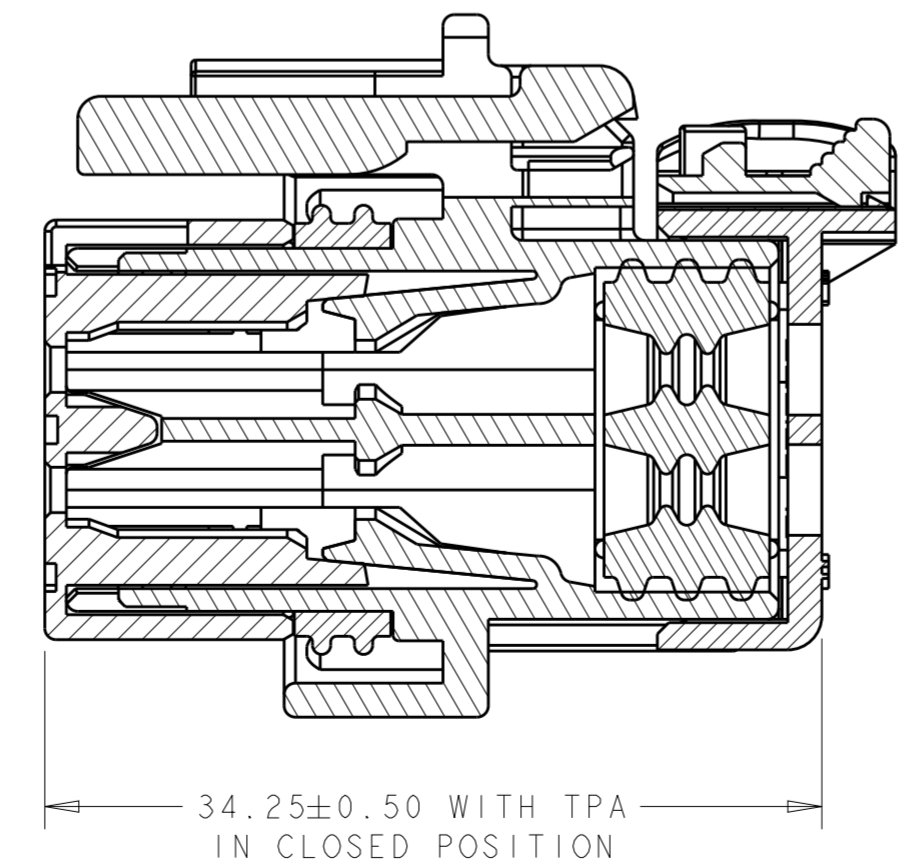

REVISIONS					
P	LTR	DESCRIPTION	DATE	DWN	APVD
A		RELEASED PER ECO-10-009942	28MAY2010	DD	RB
B		REVISED PER ECO-13-019865	27DEC2013	DR	RB

2098237-2
PURPLE TPA
KEY B
SCALE: 2:1

2098237-3
BLUE TPA
KEY C
SCALE: 2:1

2098237-1 SHOWN
ORANGE TPA
KEY A

SECTION A-A

SECTION A-A

- 1 HOUSING AND COVER MATERIAL: 25% GLASS FILLED THERMOPLASTIC
COLOR: NATURAL (BROWN)
- 2 TPA MATERIAL: 15% GLASS FILLED THERMOPLASTIC
COLOR: (SEE TABLE)
- 3 PERIPHERAL SEAL MATERIAL: SILICONE
COLOR: BLUE
- 4 WIRE SEAL MATERIAL: SILICONE
COLOR: MARINE BLUE
- 5 CPA MATERIAL: 20% GLASS FILLED THERMOPLASTIC
COLOR: ORANGE
- 6. RECOMMENDED WIRE DIAMETER RANGE IS 2.18 TO 3.67mm

SCALE 2:1

SCALE 2:1

C	BLUE	2098237-3
B	PURPLE	2098237-2
A	ORANGE	2098237-1
KEY	TPA COLOR	PART NUMBER

THIS DRAWING IS A CONTROLLED DOCUMENT.		DWN 29MAY2009 RUSTY WORTHINGTON	TE Connectivity	
DIMENSIONS: mm		CHK 29MAY2009 ROGER BALTER		
TOLERANCES UNLESS OTHERWISE SPECIFIED:		APVD 29MAY2009 ROGER BALTER	NAME PLUG ASSEMBLY, 6 POSITION, DUAL ROW, AMPSEAL 16, VO MATERIAL	
0 PLC ±	1 PLC ±0.5	PRODUCT SPEC 108-2184	SIZE	RESTRICTED TO
2 PLC ±0.30	3 PLC ±	APPLICATION SPEC 114-13065	CAGE CODE	
4 PLC ±	ANGLES ±	WEIGHT 14±1g	DRAWING NO A20779	
MATERIAL SEE NOTES	FINISH -	CUSTOMER DRAWING	SCALE 3:1	SHEET 1 OF 1
			DRAWING NO C-2098237	REV B