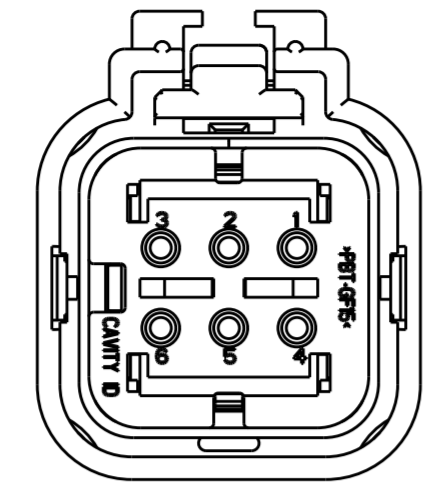

REVISIONS					
P	LTR	DESCRIPTION	DATE	DWN	APVD
A		RELEASED PER ECO-10-009942	28MAY2010	DD	RB
B		REVISED PER ECO-13-019865	27DEC2013	DR	RB

2098237-2
PURPLE TPA
KEY B
SCALE: 2:1

2098237-3
BLUE TPA
KEY C
SCALE: 2:1

2098237-1 SHOWN
ORANGE TPA
KEY A

SECTION A-A

SECTION A-A

- 1 HOUSING AND COVER MATERIAL: 25% GLASS FILLED THERMOPLASTIC
COLOR: NATURAL (BROWN)
- 2 TPA MATERIAL: 15% GLASS FILLED THERMOPLASTIC
COLOR: (SEE TABLE)
- 3 PERIPHERAL SEAL MATERIAL: SILICONE
COLOR: BLUE
- 4 WIRE SEAL MATERIAL: SILICONE
COLOR: MARINE BLUE
- 5 CPA MATERIAL: 20% GLASS FILLED THERMOPLASTIC
COLOR: ORANGE
- 6. RECOMMENDED WIRE DIAMETER RANGE IS 2.18 TO 3.67mm

SCALE 2:1

SCALE 2:1

C	BLUE	2098237-3
B	PURPLE	2098237-2
A	ORANGE	2098237-1
KEY	TPA COLOR	PART NUMBER

THIS DRAWING IS A CONTROLLED DOCUMENT.		DWN 29MAY2009 RUSTY WORTHINGTON	TE Connectivity	
DIMENSIONS: mm		CHK 29MAY2009 ROGER BALTER		
TOLERANCES UNLESS OTHERWISE SPECIFIED:		APVD 29MAY2009 ROGER BALTER	NAME PLUG ASSEMBLY, 6 POSITION, DUAL ROW, AMPSEAL 16, VO MATERIAL	
0 PLC ±	1 PLC ±0.5	PRODUCT SPEC 108-2184	SIZE	RESTRICTED TO
2 PLC ±0.30	3 PLC ±	APPLICATION SPEC 114-13065	CAGE CODE	
4 PLC ±	ANGLES ±	WEIGHT 14±1g	DRAWING NO A20779	
MATERIAL SEE NOTES	FINISH -	CUSTOMER DRAWING	SCALE 3:1	SHEET 1 OF 1
			DRAWING NO C-2098237	REV B