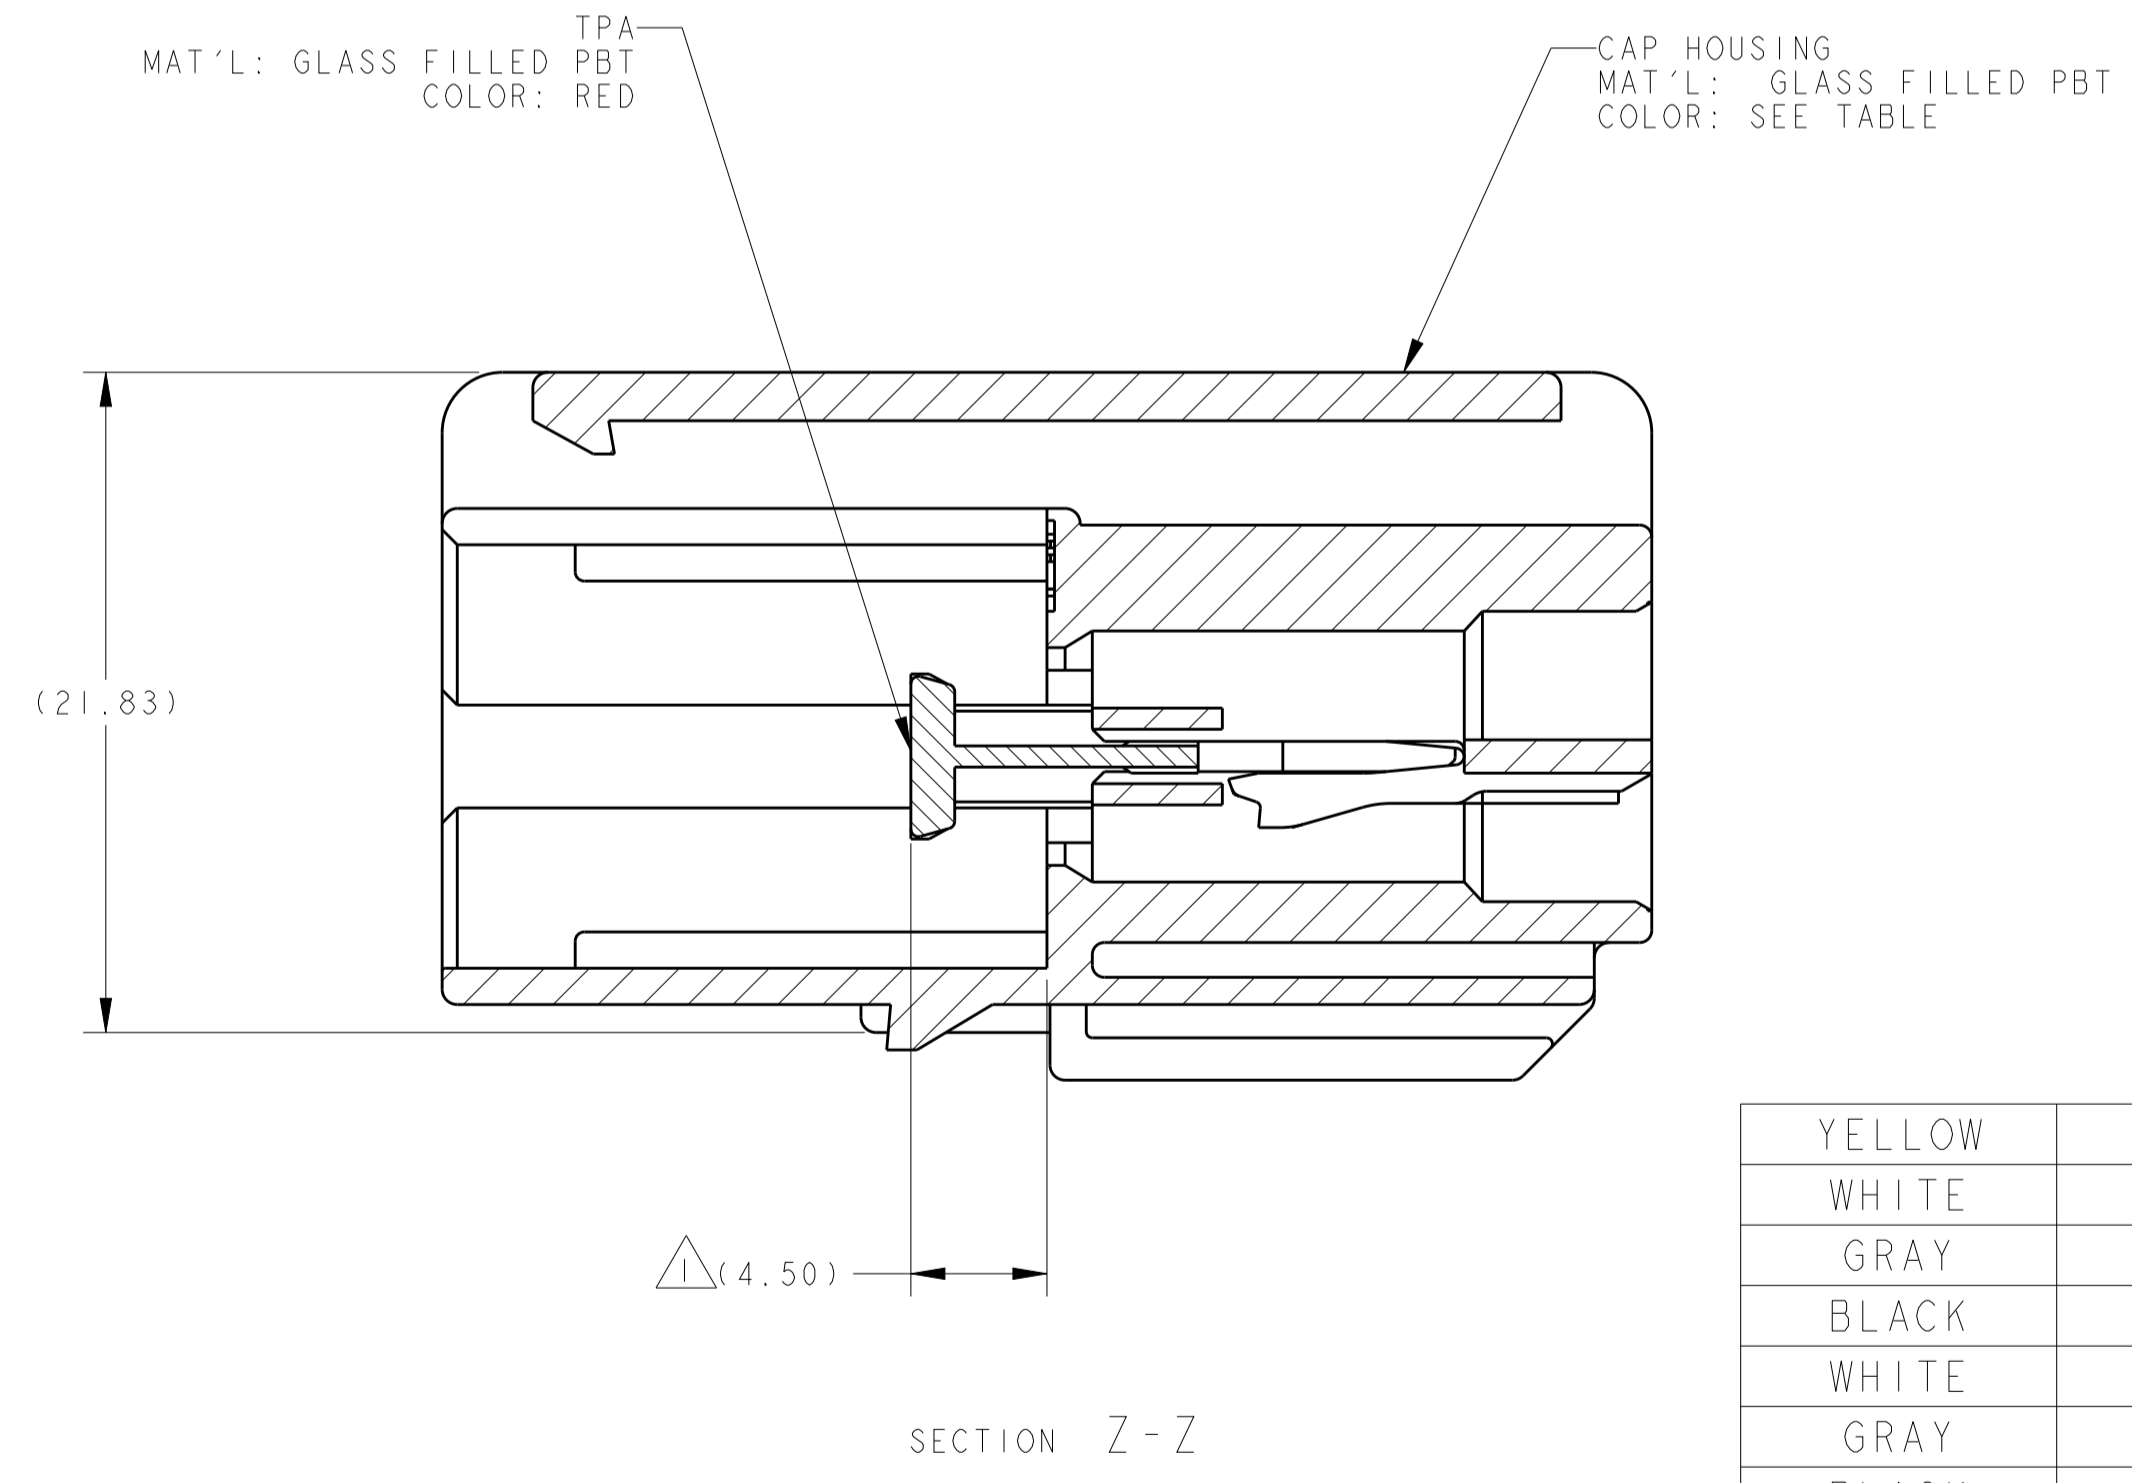

REVISIONS				
P.	LTN	DESCRIPTION	DATE	DWN APVD
1		FIRST DRAFT	27AUG2009	MBH BB
2		REVISED	15FEB2010	JRS BSB
A		ECR-10-025922	22DEC2010	HM BB
A1		ECR-14-007751	30MAY2014	VP ML

- 1. TPA SHIPPED IN STAGED POSITION
- 2. THIS CAP CONNECTOR MATES WITH CAP CONNECTOR, TYCO ELECTRONICS DRAWING NUMBER 2098377 AND IS INTENDED FOR CLASS 2 (105°C MAX) APPLICATIONS
- 3. SEE INSTRUCTION SHEET 408-10433.

HOUSING COLOR	MOUNTING CLIP COMPATIBILITY	KEYING	PART NUMBER
YELLOW	STANDARD	A	1-2098380-0
WHITE	EPC	C	2098380-9
GRAY	EPC	B	2098380-8
BLACK	EPC	A	2098380-7
WHITE	NONE	C	2098380-6
GRAY	NONE	B	2098380-5
BLACK	NONE	A	2098380-4
WHITE	STANDARD	C	2098380-3
GRAY	STANDARD	B	2098380-2
BLACK	STANDARD	A	2098380-1

THIS DRAWING IS A CONTROLLED DOCUMENT.

DIMENSIONS: mm

TOLERANCES UNLESS OTHERWISE SPECIFIED:

0 PLC	±0.0
1 PLC	±0.3
2 PLC	±0.1
3 PLC	±0.0
4 PLC	±0.0
ANGLES	±0.0
FINISH	SEE CALLOUT

MATERIAL: SEE CALLOUT

APPROVED: M. HITCHCOCK, B. BUCHTER, B. BUCHTER

DATE: 27AUG2009

NAME: CAP ASSEMBLY, 20 POSN UNSEALED HYBRID CONNECTOR

SIZE: A1, CAGE CODE: 00779, DRAWING NO: 2098380

RESTRICTED TO: CUSTOMER DRAWING

SCALE: 4:1, SHEET 1 OF 1, REV A1

X-ON Electronics

Largest Supplier of Electrical and Electronic Components