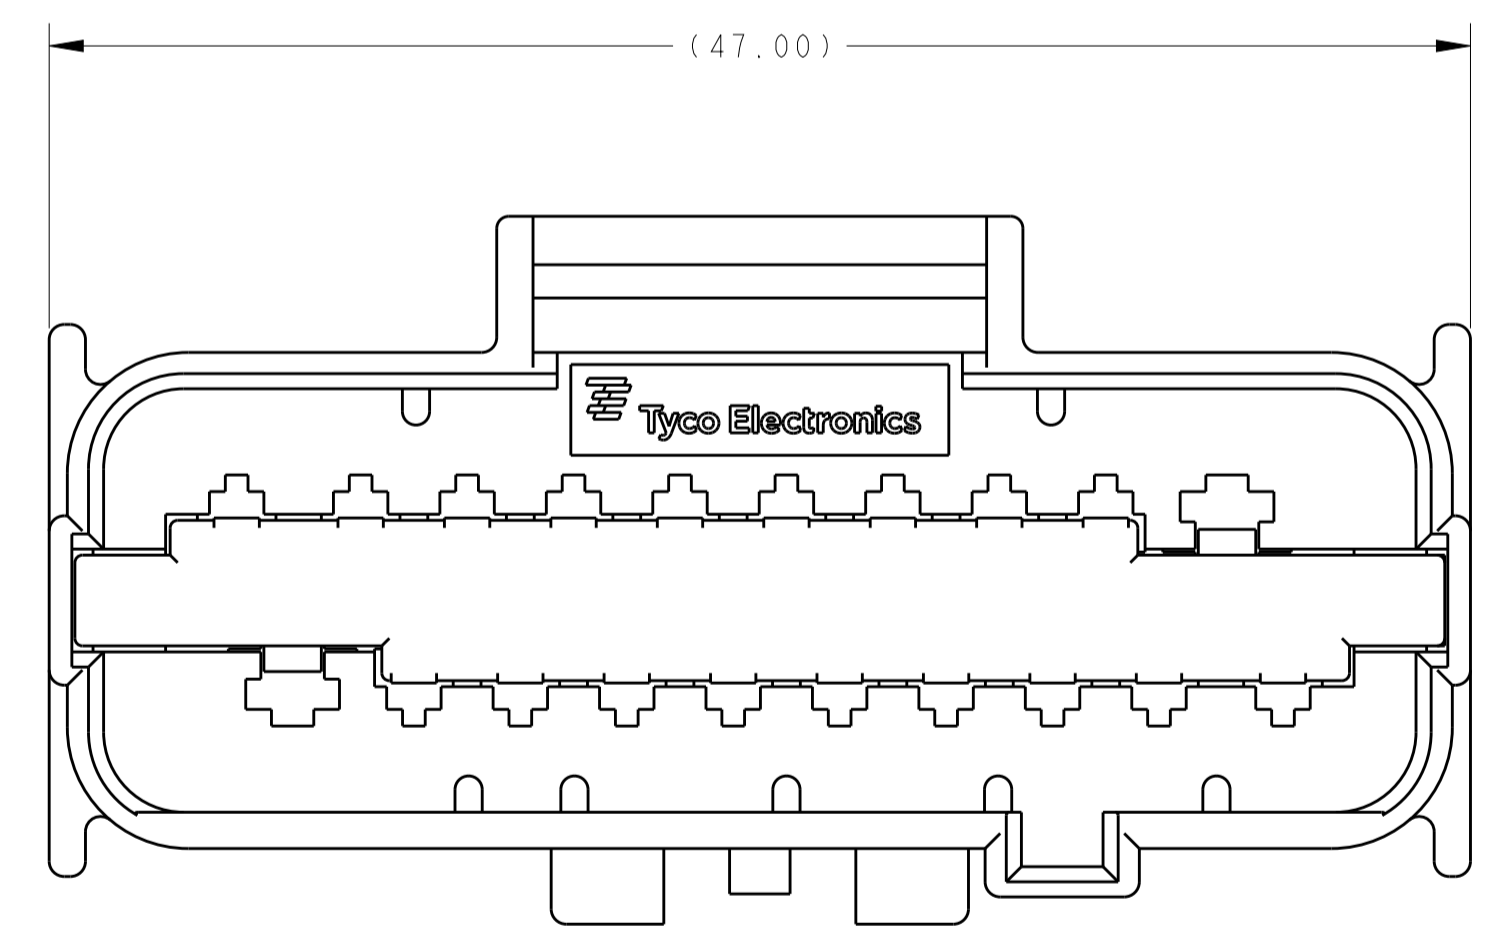

REVISIONS				
P.	LTN	DESCRIPTION	DATE	DWN APVD
1		FIRST DRAFT	27AUG2009	MBH BB
2		REVISED	15FEB2010	JRS BSB
A		ECR-10-025922	22DEC2010	HM BB
A1		ECR-14-007751	30MAY2014	VP ML

- 1. TPA SHIPPED IN STAGED POSITION
- 2. THIS CAP CONNECTOR MATES WITH CAP CONNECTOR, TYCO ELECTRONICS DRAWING NUMBER 2098377 AND IS INTENDED FOR CLASS 2 (105°C MAX) APPLICATIONS
- 3. SEE INSTRUCTION SHEET 408-10433.

HOUSING COLOR	MOUNTING CLIP COMPATIBILITY	KEYING	PART NUMBER
YELLOW	STANDARD	A	1-2098380-0
WHITE	EPC	C	2098380-9
GRAY	EPC	B	2098380-8
BLACK	EPC	A	2098380-7
WHITE	NONE	C	2098380-6
GRAY	NONE	B	2098380-5
BLACK	NONE	A	2098380-4
WHITE	STANDARD	C	2098380-3
GRAY	STANDARD	B	2098380-2
BLACK	STANDARD	A	2098380-1

THIS DRAWING IS A CONTROLLED DOCUMENT.

DIMENSIONS: mm

TOLERANCES UNLESS OTHERWISE SPECIFIED:

0 PLC	±0.0
1 PLC	±0.3
2 PLC	±0.1
3 PLC	±0.0
4 PLC	±0.0
ANGLES	±0.0
FINISH	SEE CALLOUT

MATERIAL: SEE CALLOUT

APPROVED: M. HITCHCOCK, B. BUCHTER, B. BUCHTER

DATE: 27AUG2009

NAME: CAP ASSEMBLY, 20 POSN UNSEALED HYBRID CONNECTOR

SIZE: A1, CAGE CODE: 00779, DRAWING NO: 2098380

RESTRICTED TO: CUSTOMER DRAWING

SCALE: 4:1, SHEET 1 OF 1, REV A1

X-ON Electronics

Largest Supplier of Electrical and Electronic Components