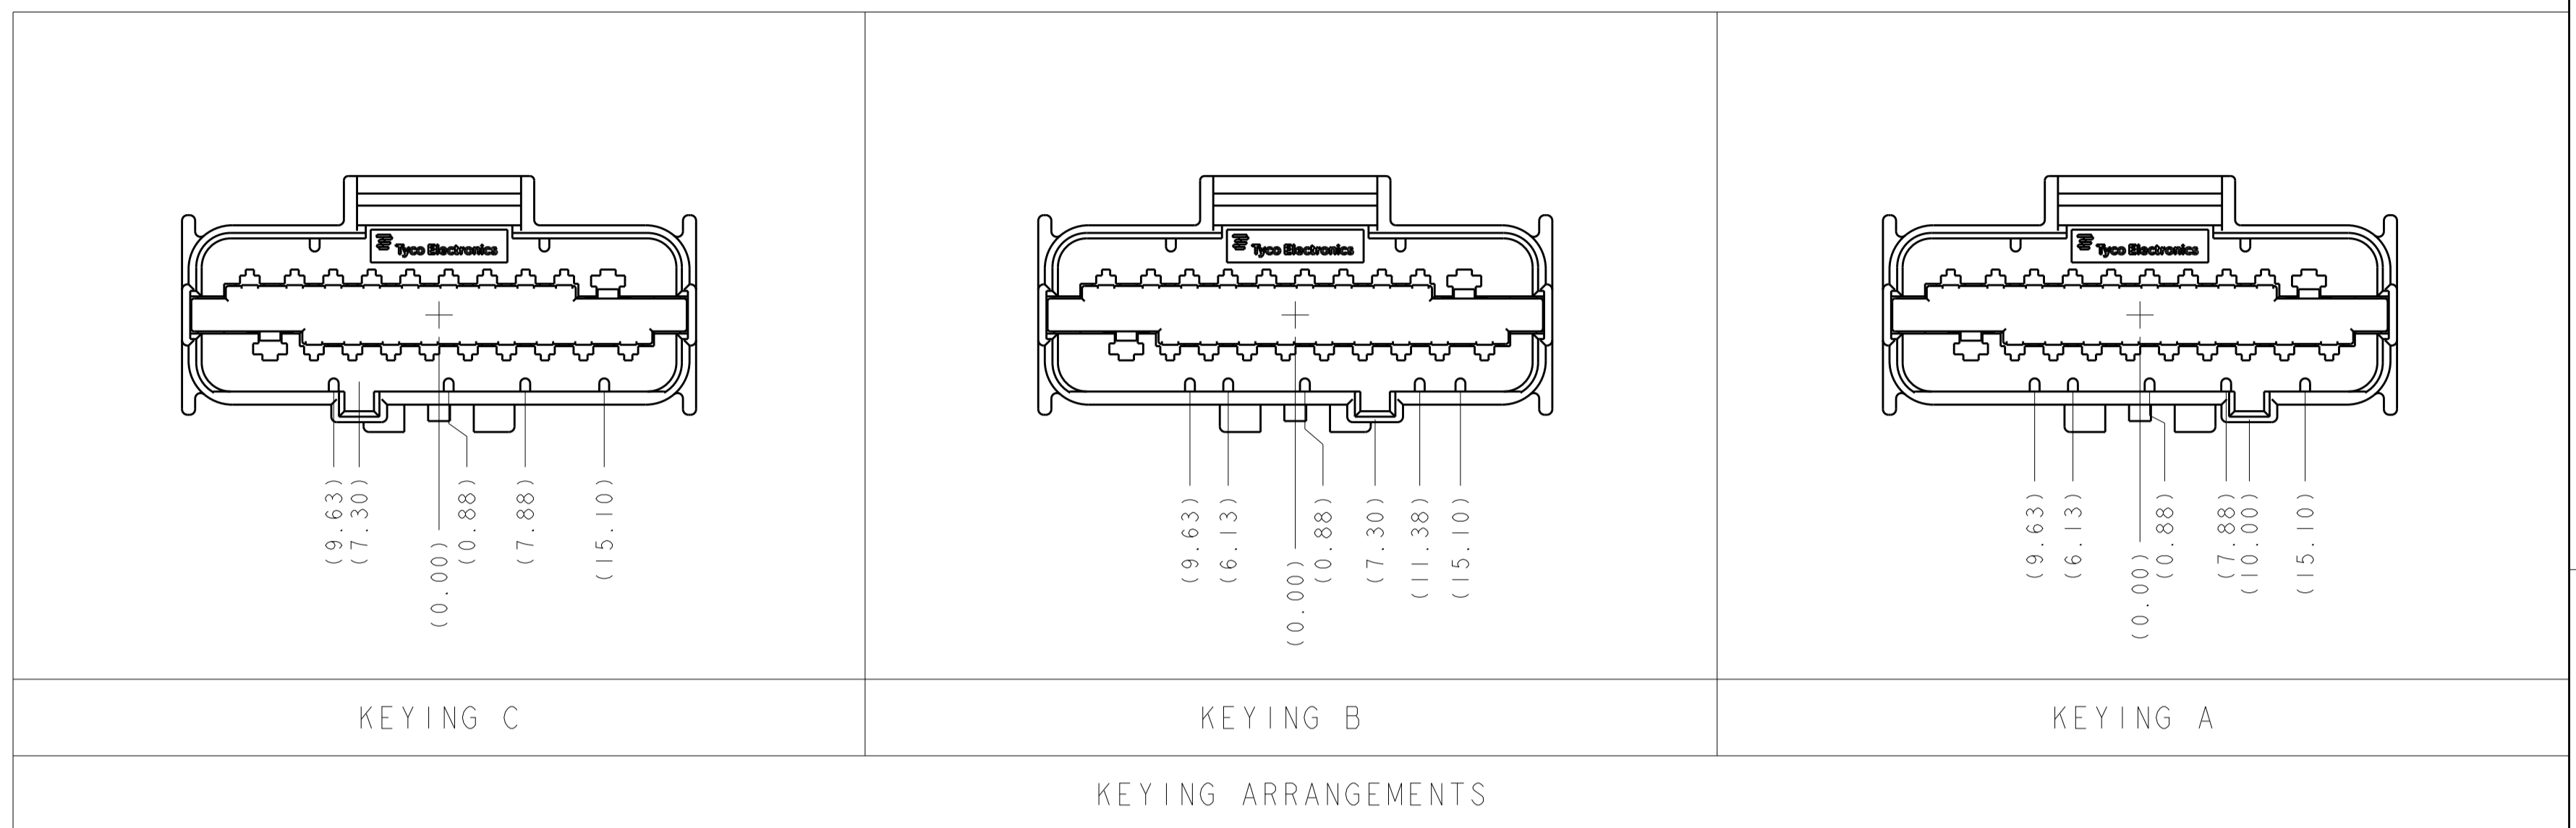

REVISIONS				
P.	LTN	DESCRIPTION	DATE	DWN APVD
1		FIRST DRAFT	27AUG2009	MBH BB
2		REVISED	15FEB2010	JRS BSB
A		ECR-10-025922	22DEC2010	HM BB
A1		ECR-14-007751	30MAY2014	VP ML

- 1. TPA SHIPPED IN STAGED POSITION
- 2. THIS CAP CONNECTOR MATES WITH CAP CONNECTOR, TYCO ELECTRONICS DRAWING NUMBER 2098377 AND IS INTENDED FOR CLASS 2 (105°C MAX) APPLICATIONS
- 3. SEE INSTRUCTION SHEET 408-10433.

HOUSING COLOR	MOUNTING CLIP COMPATIBILITY	KEYING	PART NUMBER
YELLOW	STANDARD	A	1-2098380-0
WHITE	EPC	C	2098380-9
GRAY	EPC	B	2098380-8
BLACK	EPC	A	2098380-7
WHITE	NONE	C	2098380-6
GRAY	NONE	B	2098380-5
BLACK	NONE	A	2098380-4
WHITE	STANDARD	C	2098380-3
GRAY	STANDARD	B	2098380-2
BLACK	STANDARD	A	2098380-1

THIS DRAWING IS A CONTROLLED DOCUMENT.

DIMENSIONS: mm

TOLERANCES UNLESS OTHERWISE SPECIFIED:

0 PLC	±0.0
1 PLC	±0.3
2 PLC	±0.1
3 PLC	±0.0
4 PLC	±0.0
ANGLES	±0.0
FINISH	SEE CALLOUT

MATERIAL: SEE CALLOUT

APPROVED: M. HITCHCOCK, B. BUCHTER, B. BUCHTER

DATE: 27AUG2009

NAME: CAP ASSEMBLY, 20 POSN UNSEALED HYBRID CONNECTOR

SIZE: A1, CAGE CODE: 00779, DRAWING NO: 2098380

RESTRICTED TO: CUSTOMER DRAWING

SCALE: 4:1, SHEET 1 OF 1, REV A1

X-ON Electronics

Largest Supplier of Electrical and Electronic Components