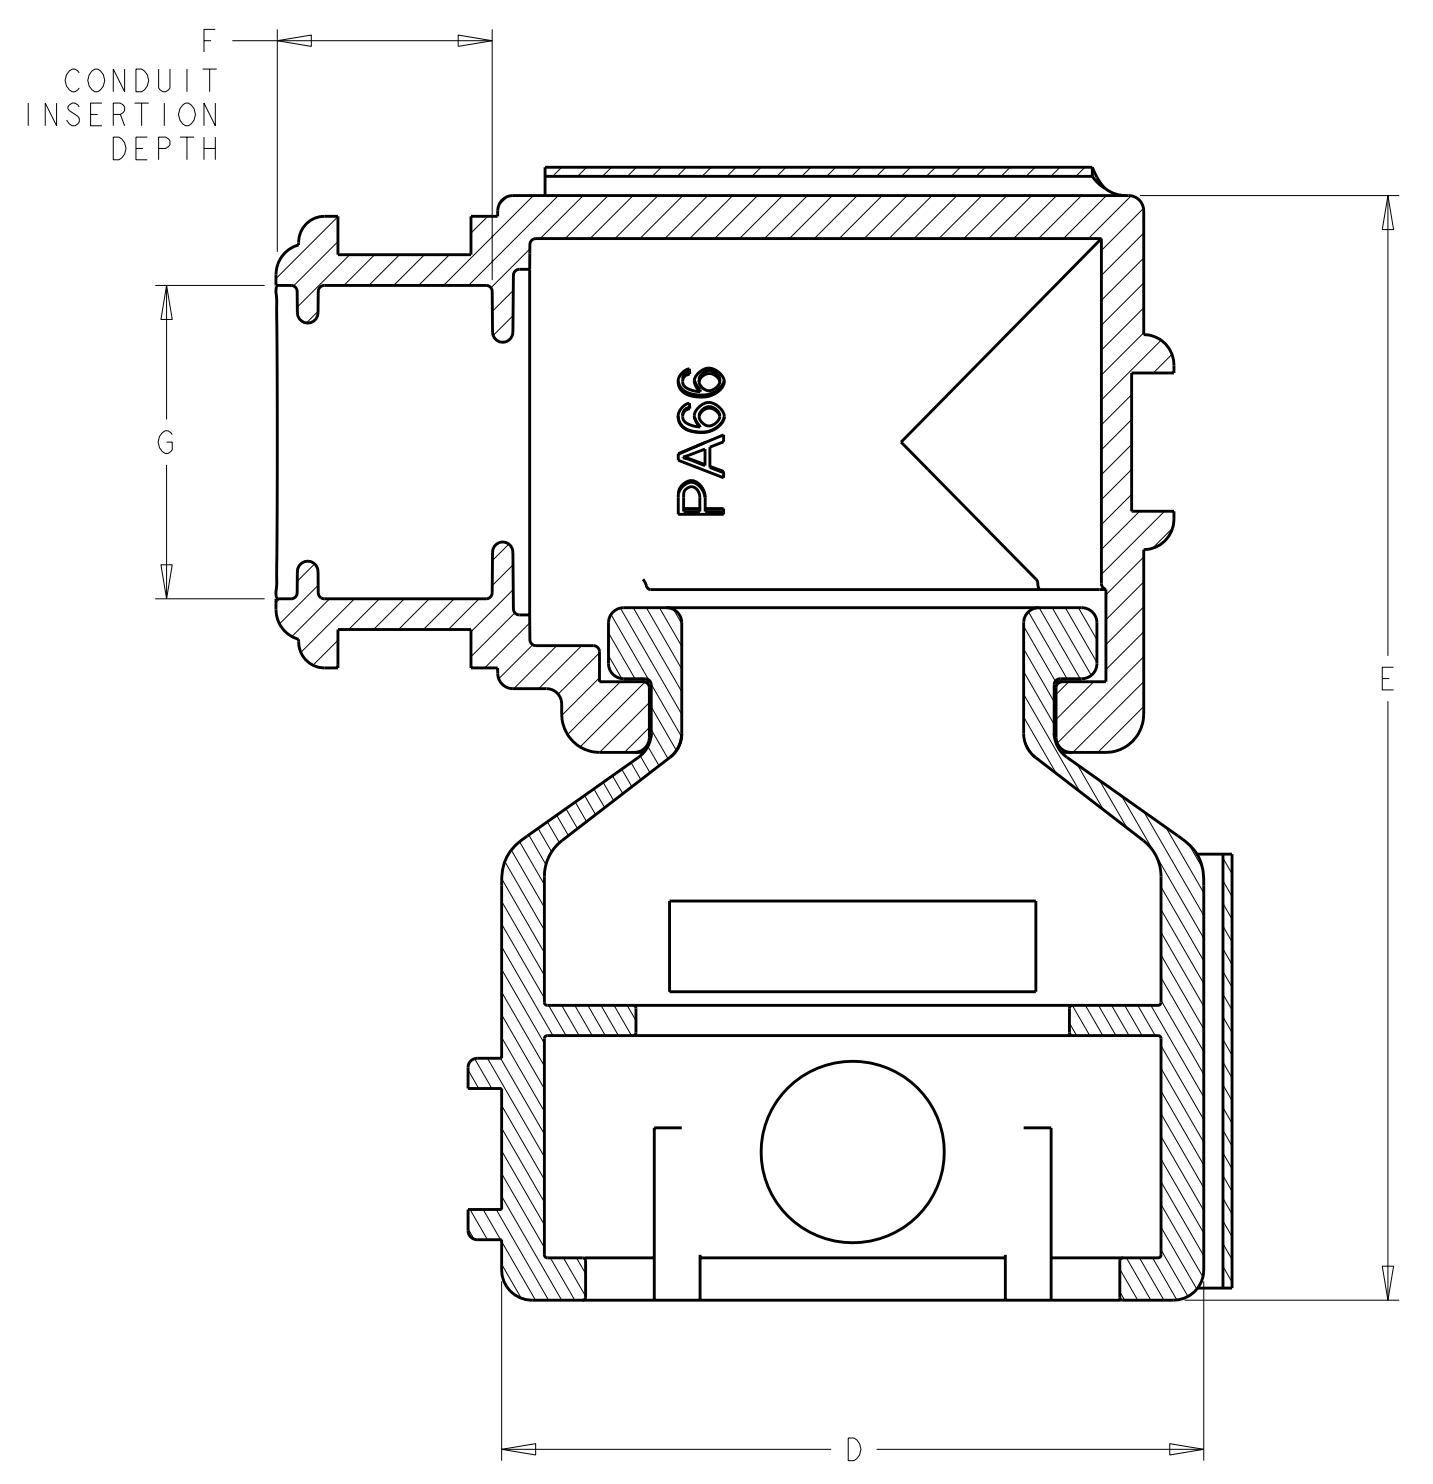

LOC	DIST	REVISIONS			
P	LTB	DESCRIPTION	DATE	DWN	APVD
-1		PROPOSED	11 JUN 2009	RW	RB
A		RELEASED PER ECO-09-017979	03 AUG 2009	DD	RB

SECTION A-A

1. ELBOW DESIGN ALLOWS FOR 360° EXIT ROTATION

G	F	E	D	C	B	A	NW CONDUIT SIZE	NC CONDUIT SIZE	CONNECTOR POSITIONS	TYCO ELECTRONICS PART NO.
16.5	10.6	45.8	27.7	22.2	22.5	17.0	13	16	6	1-2098436-2
16.5	10.6	43.8	27.7	22.2	20.6	15.1	13	16	4	1-2098436-1
13.5	7.2	42.1	27.7	22.2	22.5	17.0	10	12	6	1-2098436-0
13.5	7.2	40.1	27.7	22.2	20.6	15.1	10	12	4	2098436-9
10.4	7.2	42.1	27.7	22.2	22.5	17.0	7.5	08	6	2098436-8
10.4	7.2	40.1	27.7	22.2	20.6	15.1	7.5	08	4	2098436-7
16.5	10.6	42.7	27.3	21.6	17.1	11.6	13	16	3	2098436-6
16.5	10.6	40.2	23.2	17.5	17.0	11.6	13	16	2	2098436-5
13.5	7.2	39.0	27.3	21.6	17.1	11.6	10	12	3	2098436-4
13.5	7.2	36.5	23.2	17.5	17.0	11.6	10	12	2	2098436-3
10.4	7.2	39.0	27.3	21.6	17.1	11.6	7.5	08	3	2098436-2
10.4	7.2	36.5	23.2	17.5	17.0	11.6	7.5	08	2	2098436-1

DIMENSIONS: mm 		TOLERANCES UNLESS OTHERWISE SPECIFIED: 9 PLC ±0.5 5 PLC ±0.5 4 PLC ±0.5 ANGLES ±1° FINISH -		DWN: RUSTY WORTHINGTON CHK: ROGER BALTER APVD: ROGER BALTER DATE: 11 JUN 2009 NAME: RUSTY WORTHINGTON PRODUCT SPEC: APPLICATION SPEC: WEIGHT: CUSTOMER DRAWING		Tyco Electronics Harrisburg, PA 17105-3608 NAME: BACKSHELL, RIGHT-ANGLE, LOW PROFILE CAP CONNECTOR, NW/NC CONDUIT AMPSEAL 16 SIZE: A100779C=2098436 SCALE: 2:1 SHEET: 1 OF 1 REV: A	
-----------------------	--	--	--	--	--	---	--