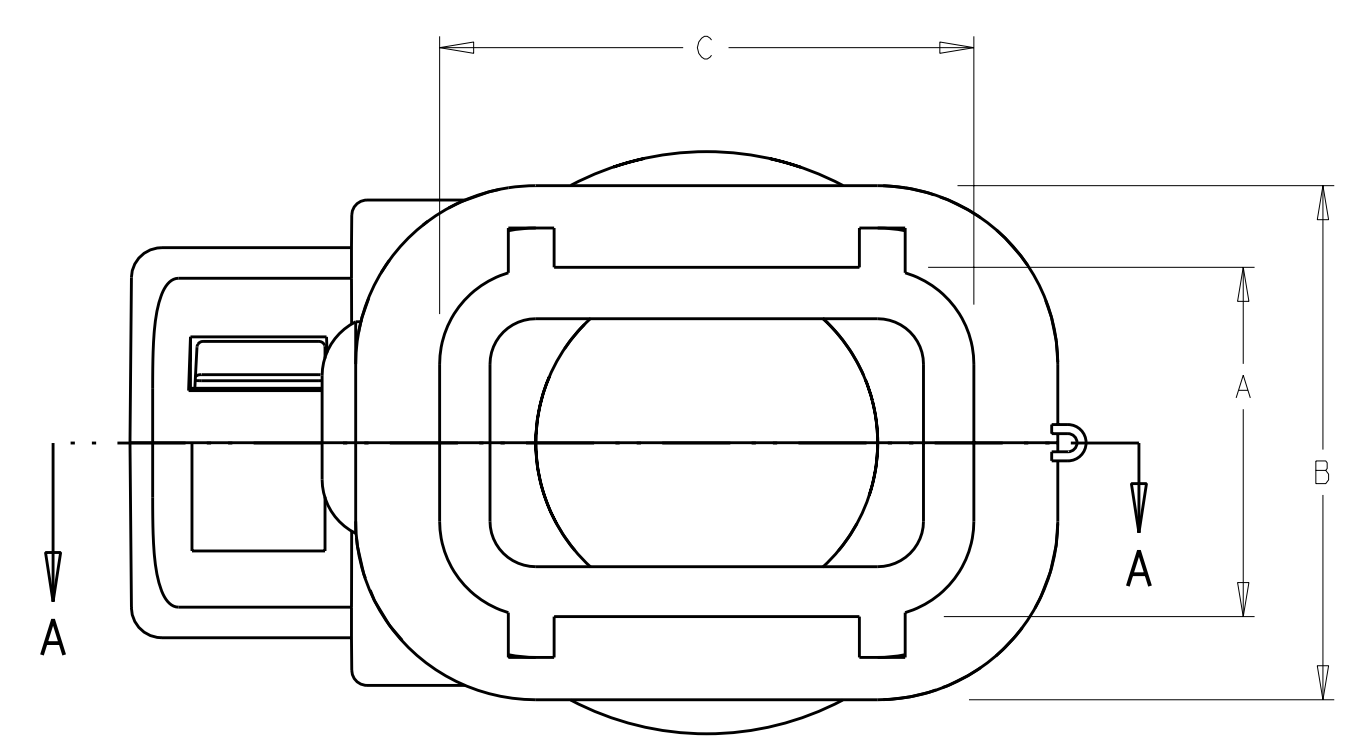

LOC	DIST	REVISIONS			
P	LTB	DESCRIPTION	DATE	DWN	APVD
-1		PROPOSED	11 JUN 2009	RW	RB
A		RELEASED PER ECO-09-017979	03 AUG 2009	DD	RB

SECTION A-A

1. ELBOW DESIGN ALLOWS FOR 360° EXIT ROTATION

G	F	E	D	C	B	A	NW CONDUIT SIZE	NC CONDUIT SIZE	CONNECTOR POSITIONS	TYCO ELECTRONICS PART NO.
16.5	10.6	45.8	27.7	22.2	22.5	17.0	13	16	6	1-2098436-2
16.5	10.6	43.8	27.7	22.2	20.6	15.1	13	16	4	1-2098436-1
13.5	7.2	42.1	27.7	22.2	22.5	17.0	10	12	6	1-2098436-0
13.5	7.2	40.1	27.7	22.2	20.6	15.1	10	12	4	2098436-9
10.4	7.2	42.1	27.7	22.2	22.5	17.0	7.5	08	6	2098436-8
10.4	7.2	40.1	27.7	22.2	20.6	15.1	7.5	08	4	2098436-7
16.5	10.6	42.7	27.3	21.6	17.1	11.6	13	16	3	2098436-6
16.5	10.6	40.2	23.2	17.5	17.0	11.6	13	16	2	2098436-5
13.5	7.2	39.0	27.3	21.6	17.1	11.6	10	12	3	2098436-4
13.5	7.2	36.5	23.2	17.5	17.0	11.6	10	12	2	2098436-3
10.4	7.2	39.0	27.3	21.6	17.1	11.6	7.5	08	3	2098436-2
10.4	7.2	36.5	23.2	17.5	17.0	11.6	7.5	08	2	2098436-1

DIMENSIONS: mm 		TOLERANCES UNLESS OTHERWISE SPECIFIED: 9 PLC ±0.5 5 PLC ±0.5 4 PLC ±0.5 ANGLES ±1° FINISH -		DWN: RUSTY WORTHINGTON CHK: ROGER BALTER APVD: ROGER BALTER DATE: 11 JUN 2009 NAME: RUSTY WORTHINGTON PRODUCT SPEC: APPLICATION SPEC: WEIGHT: CUSTOMER DRAWING		Tyco Electronics Harrisburg, PA 17105-3608 NAME: BACKSHELL, RIGHT-ANGLE, LOW PROFILE CAP CONNECTOR, NW/NC CONDUIT AMPSEAL 16 SIZE: A100779C=2098436 SCALE: 2:1 SHEET: 1 OF 1 REV: A	
-----------------------	--	--	--	--	--	---	--