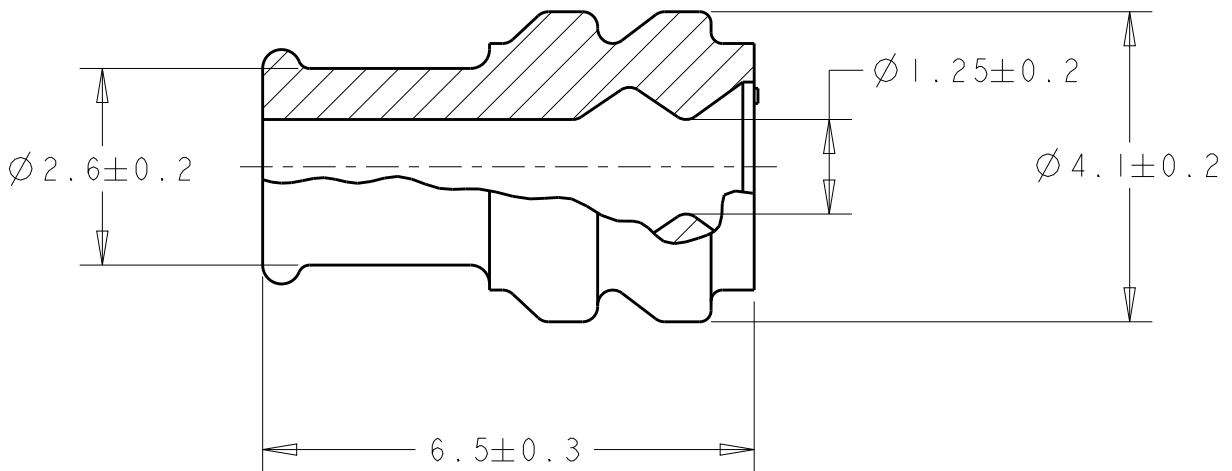

SCALE 5:1

- FOR INSULATION  $\varnothing 1.35$  TO  $\varnothing 2.1$ mm.
- MATERIAL: SILICONE  
COLOR: RED
- INSULATION CRIMP MEASUREMENTS ARE DEPENDENT ON WIRE INSULATION TYPE AND OUTSIDE DIAMETER. INSULATION CRIMP MUST BE SUFFICIENT TO KEEP SEAL FROM SLIDING OUT OF CRIMP WHEN INSERTING INTO CONNECTOR CAVITY BUT NOT TEAR THE SEAL.

2098582-1

PART NUMBER

20  
RELEASED FOR PUBLICATION

ALL RIGHTS RESERVED.

BY -

© COPYRIGHT 20

DIMENSIONS: mm	DWN HARISH.M 22OCT2009	MATERIAL -	FINISH -
TOLERANCES UNLESS OTHERWISE SPECIFIED:	CHK B.BUCHTER 22OCT2009	TE Connectivity	
0 PLC ±-	APVD B.BUCHTER 22OCT2009		
1 PLC ±-	PRODUCT SPEC -	NAME MCON CABLE SEAL, 50 DURO-METER SILO 3.45 - 3.70mm DIAMETER	
2 PLC ±-	APPLICATION SPEC -	SIZE A4	RESTRICTED TO -
3 PLC ±-	WEIGHT -	CAGE CODE 00779	DRAWING NO C-2098582
4 PLC ±-		SCALE 10:1	SHEET 1
ANGLES ±1°	Customer Drawing	OF 1	REV B