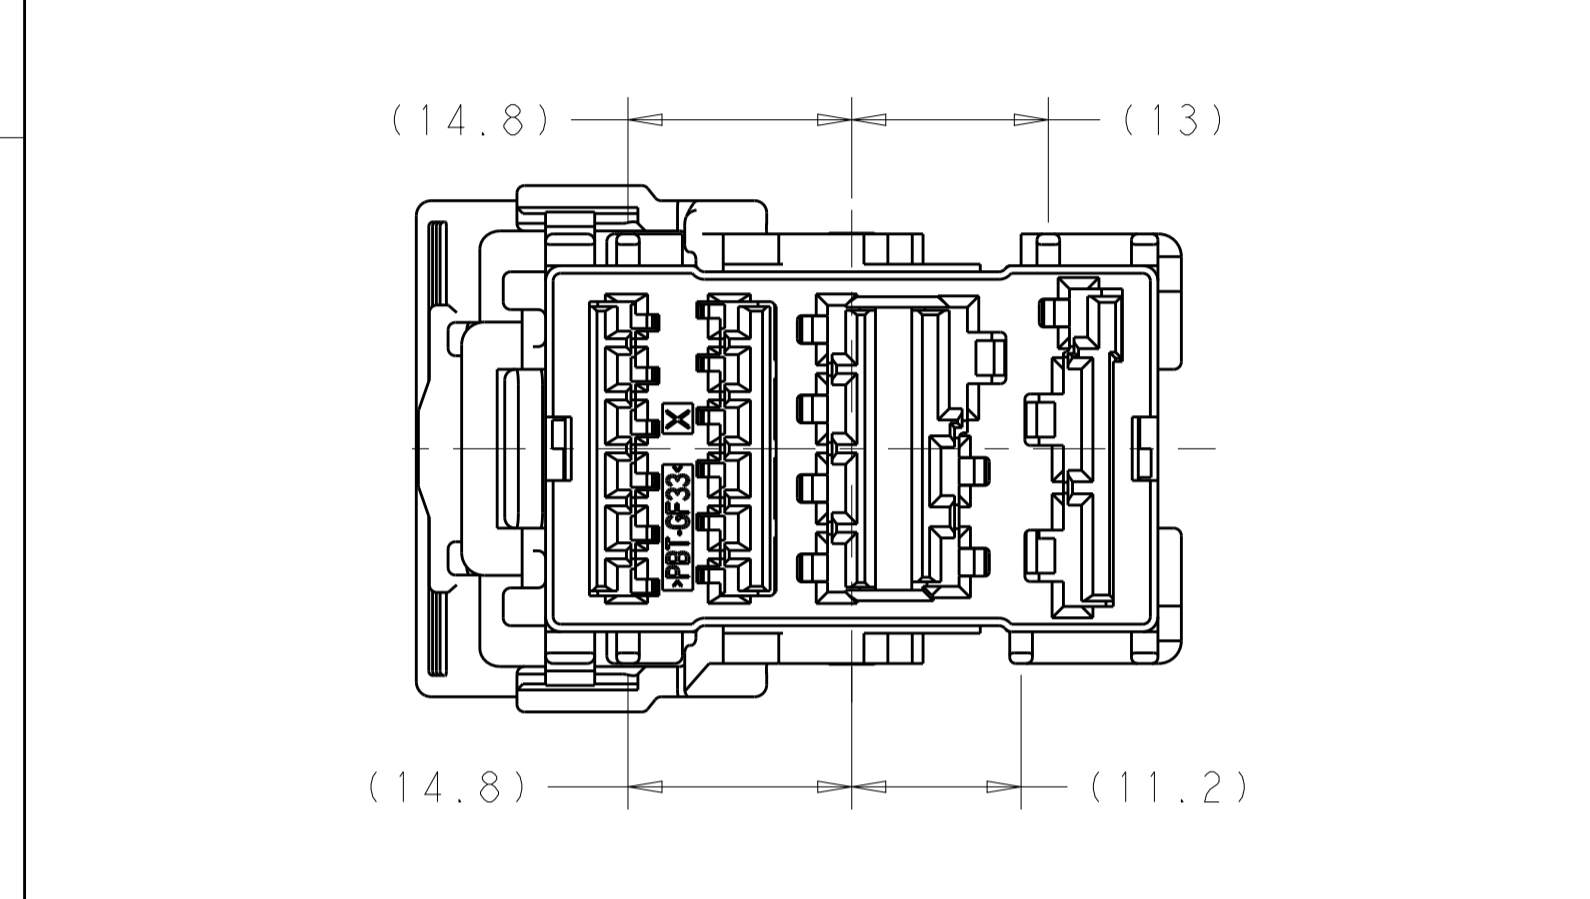

**2098627-1**  
KEYING OPTION "A"

**2098627-2**  
KEYING OPTION "B"

**2098627-1**  
LEVER AND TPA IN ASSEMBLED POSITION,  
WITH WIRE DRESS SOLD SEPERATELY

ISOMETRIC VIEWS

NOTES:  
1. TE CONNECTIVITY PART NUMBER 2098627-1 SHOWN IN GENERAL VIEWS WITH TPA AND LEVER IN SHIPPING POSITION.  
2. MATERIAL:  
PLUG HOUSING: NYLON PA66 35% GLASS FILLED, SEE TABLE FOR COLOR  
TPA: PBT 33% GLASS FILLED, RED  
LEVER: PBT 33% GLASS FILLED, NATURAL (WHITE)

GRAY	B	2098627-2
BLACK	A	2098627-1
HOUSING COLOR	KEYING OPTION	TE PART #

THIS DRAWING IS A CONTROLLED DOCUMENT.		DWN: M. HITCHCOCK 25JAN2010	TE Connectivity	
DIMENSIONS: mm		CHK: G. MARTIN 25JAN2010	NAME: 22P UNSEALED HYBRID PLUG ASSEMBLY (12X 1.5, 7X 2.8, 3X 6.3)	
TOLERANCES UNLESS OTHERWISE SPECIFIED:		APVD: G. MARTIN 25JAN2010	PRODUCT SPEC	
0 PLC ±0.0		APPLICATION SPEC		
1 PLC ±0.3		WEIGHT		
2 PLC ±0.1		SIZE: A100779C=2098627		
3 PLC ±0.0		SCALE: 2:1 SHEET 1 OF 1		
4 PLC ±0.0		RESTRICTED TO: B1		
ANGLES ±0.0		CUSTOMER DRAWING		
FINISH		SCALE: 2:1 SHEET 1 OF 1		