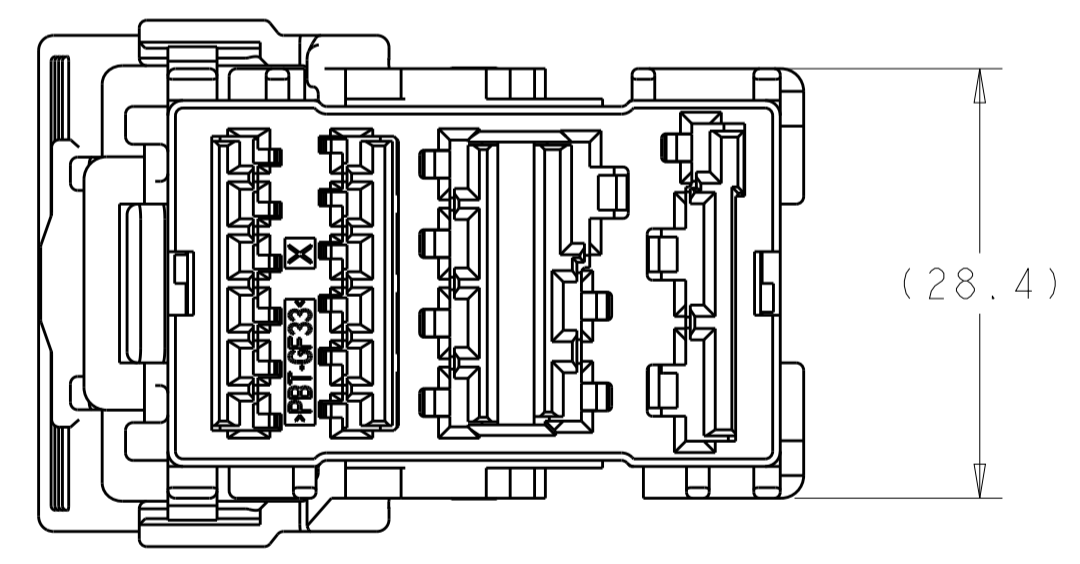

**2098627-1**  
KEYING OPTION "A"

**2098627-2**  
KEYING OPTION "B"

**2098627-1**  
LEVER AND TPA IN ASSEMBLED POSITION,  
WITH WIRE DRESS SOLD SEPERATELY

ISOMETRIC VIEWS

NOTES:  
1. TE CONNECTIVITY PART NUMBER 2098627-1 SHOWN IN GENERAL VIEWS WITH TPA AND LEVER IN SHIPPING POSITION.  
2. MATERIAL:  
PLUG HOUSING: NYLON PA66 35% GLASS FILLED, SEE TABLE FOR COLOR  
TPA: PBT 33% GLASS FILLED, RED  
LEVER: PBT 33% GLASS FILLED, NATURAL (WHITE)

GRAY	B	2098627-2
BLACK	A	2098627-1
HOUSING COLOR	KEYING OPTION	TE PART #

THIS DRAWING IS A CONTROLLED DOCUMENT.		DWN: M. HITCHCOCK 25JAN2010	TE Connectivity	
DIMENSIONS: mm		CHK: G. MARTIN 25JAN2010	NAME: 22P UNSEALED HYBRID PLUG ASSEMBLY (12X 1.5, 7X 2.8, 3X 6.3)	
TOLERANCES UNLESS OTHERWISE SPECIFIED:		APVD: G. MARTIN 25JAN2010	PRODUCT SPEC	
0 PLC ±0.0		APPLICATION SPEC		
1 PLC ±0.3		WEIGHT		
2 PLC ±0.1		SIZE: A100779C=2098627		
3 PLC ±0.0		SCALE: 2:1 SHEET 1 OF 1		
4 PLC ±0.0		RESTRICTED TO: B1		
ANGLES ±0.0		CUSTOMER DRAWING		
FINISH		SCALE: 2:1 SHEET 1 OF 1		