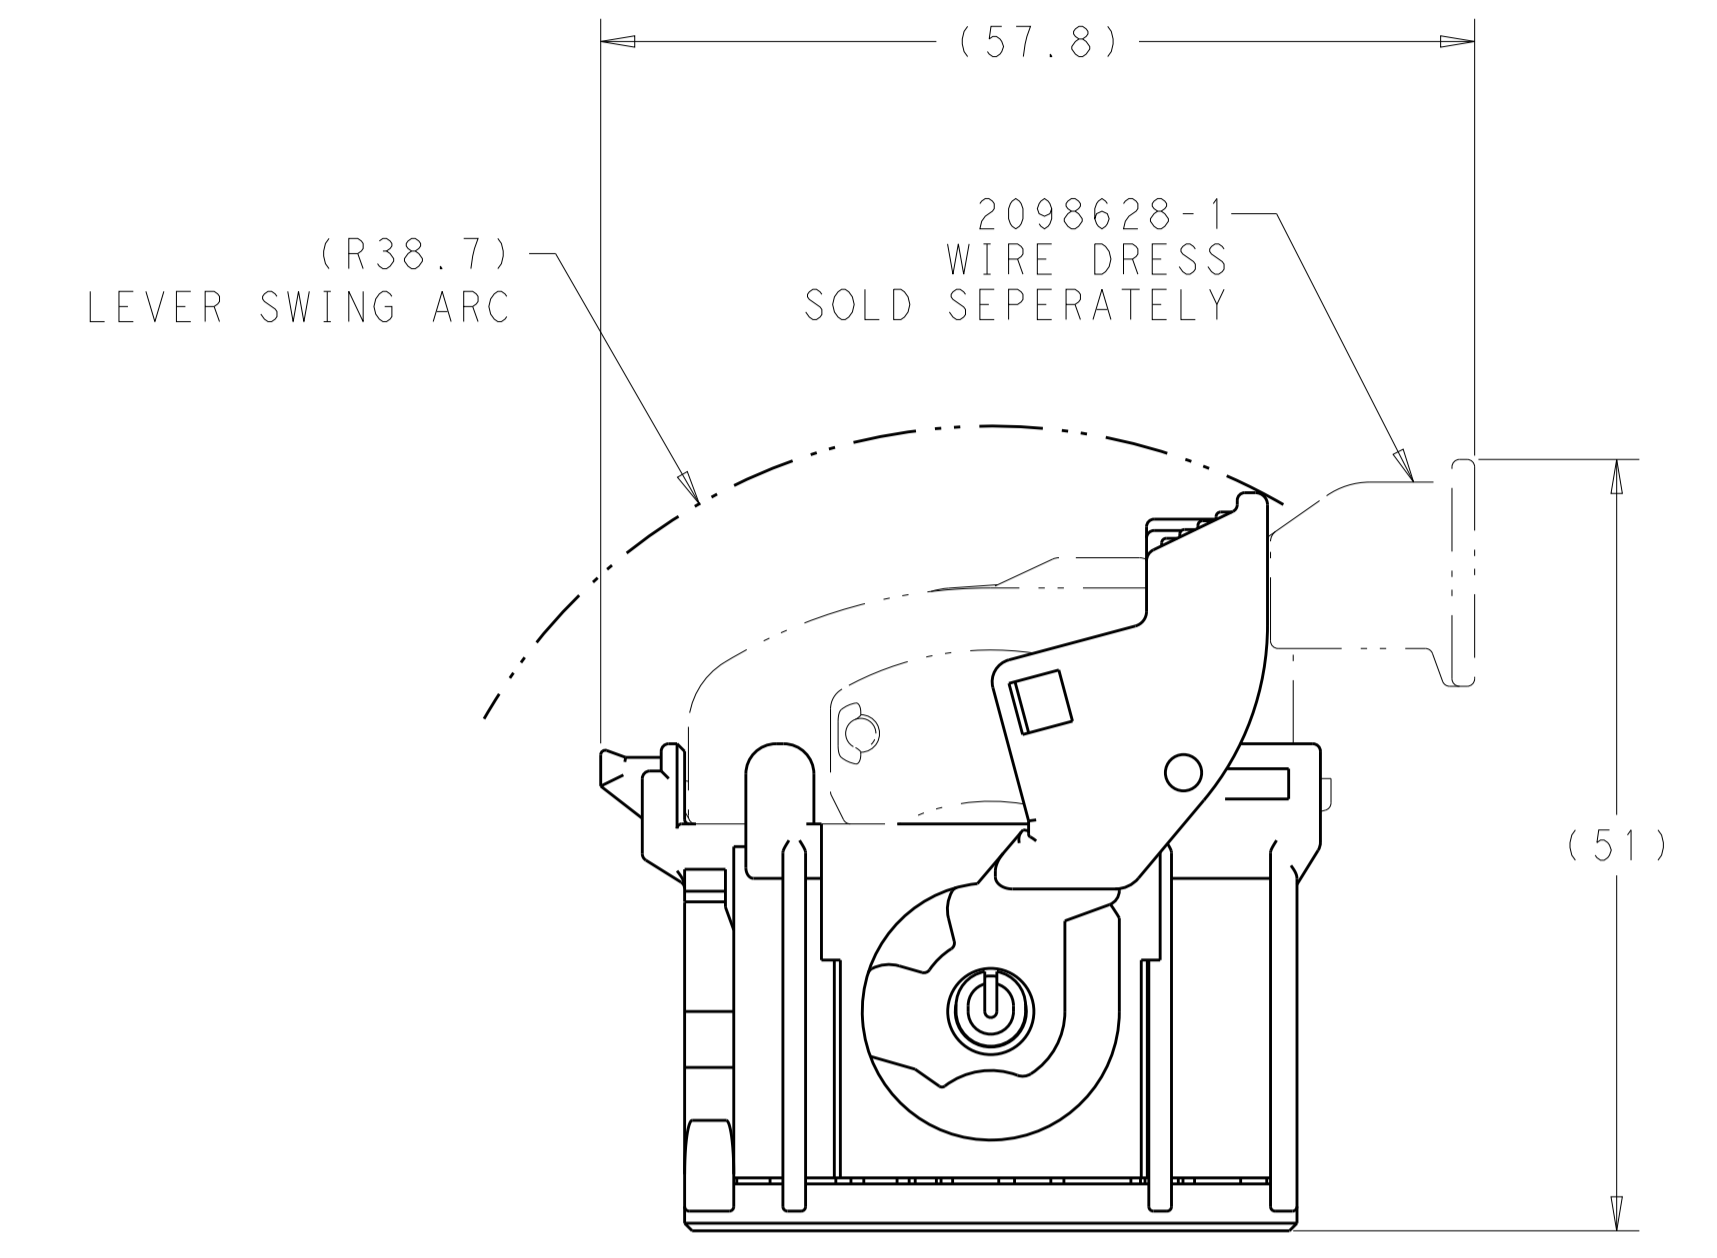

**2098627-1**  
KEYING OPTION "A"

**2098627-2**  
KEYING OPTION "B"

**2098627-1**  
LEVER AND TPA IN ASSEMBLED POSITION,  
WITH WIRE DRESS SOLD SEPERATELY

ISOMETRIC VIEWS

NOTES:  
1. TE CONNECTIVITY PART NUMBER 2098627-1 SHOWN IN GENERAL VIEWS WITH TPA AND LEVER IN SHIPPING POSITION.  
2. MATERIAL:  
PLUG HOUSING: NYLON PA66 35% GLASS FILLED, SEE TABLE FOR COLOR  
TPA: PBT 33% GLASS FILLED, RED  
LEVER: PBT 33% GLASS FILLED, NATURAL (WHITE)

GRAY	B	2098627-2
BLACK	A	2098627-1
HOUSING COLOR	KEYING OPTION	TE PART #

THIS DRAWING IS A CONTROLLED DOCUMENT.		DWN: M. HITCHCOCK 25JAN2010	TE Connectivity	
DIMENSIONS: mm		CHK: G. MARTIN 25JAN2010	NAME: 22P UNSEALED HYBRID PLUG ASSEMBLY (12X 1.5, 7X 2.8, 3X 6.3)	
TOLERANCES UNLESS OTHERWISE SPECIFIED:		APVD: G. MARTIN 25JAN2010	PRODUCT SPEC	
0 PLC ±0.0		APPLICATION SPEC		
1 PLC ±0.3		WEIGHT		
2 PLC ±0.1		SIZE: A100779C=2098627		
3 PLC ±0.0		SCALE: 2:1 SHEET 1 OF 1		
4 PLC ±0.0		RESTRICTED TO: B1		
ANGLES ±0.0		CUSTOMER DRAWING		
FINISH		SCALE: 2:1 SHEET 1 OF 1		