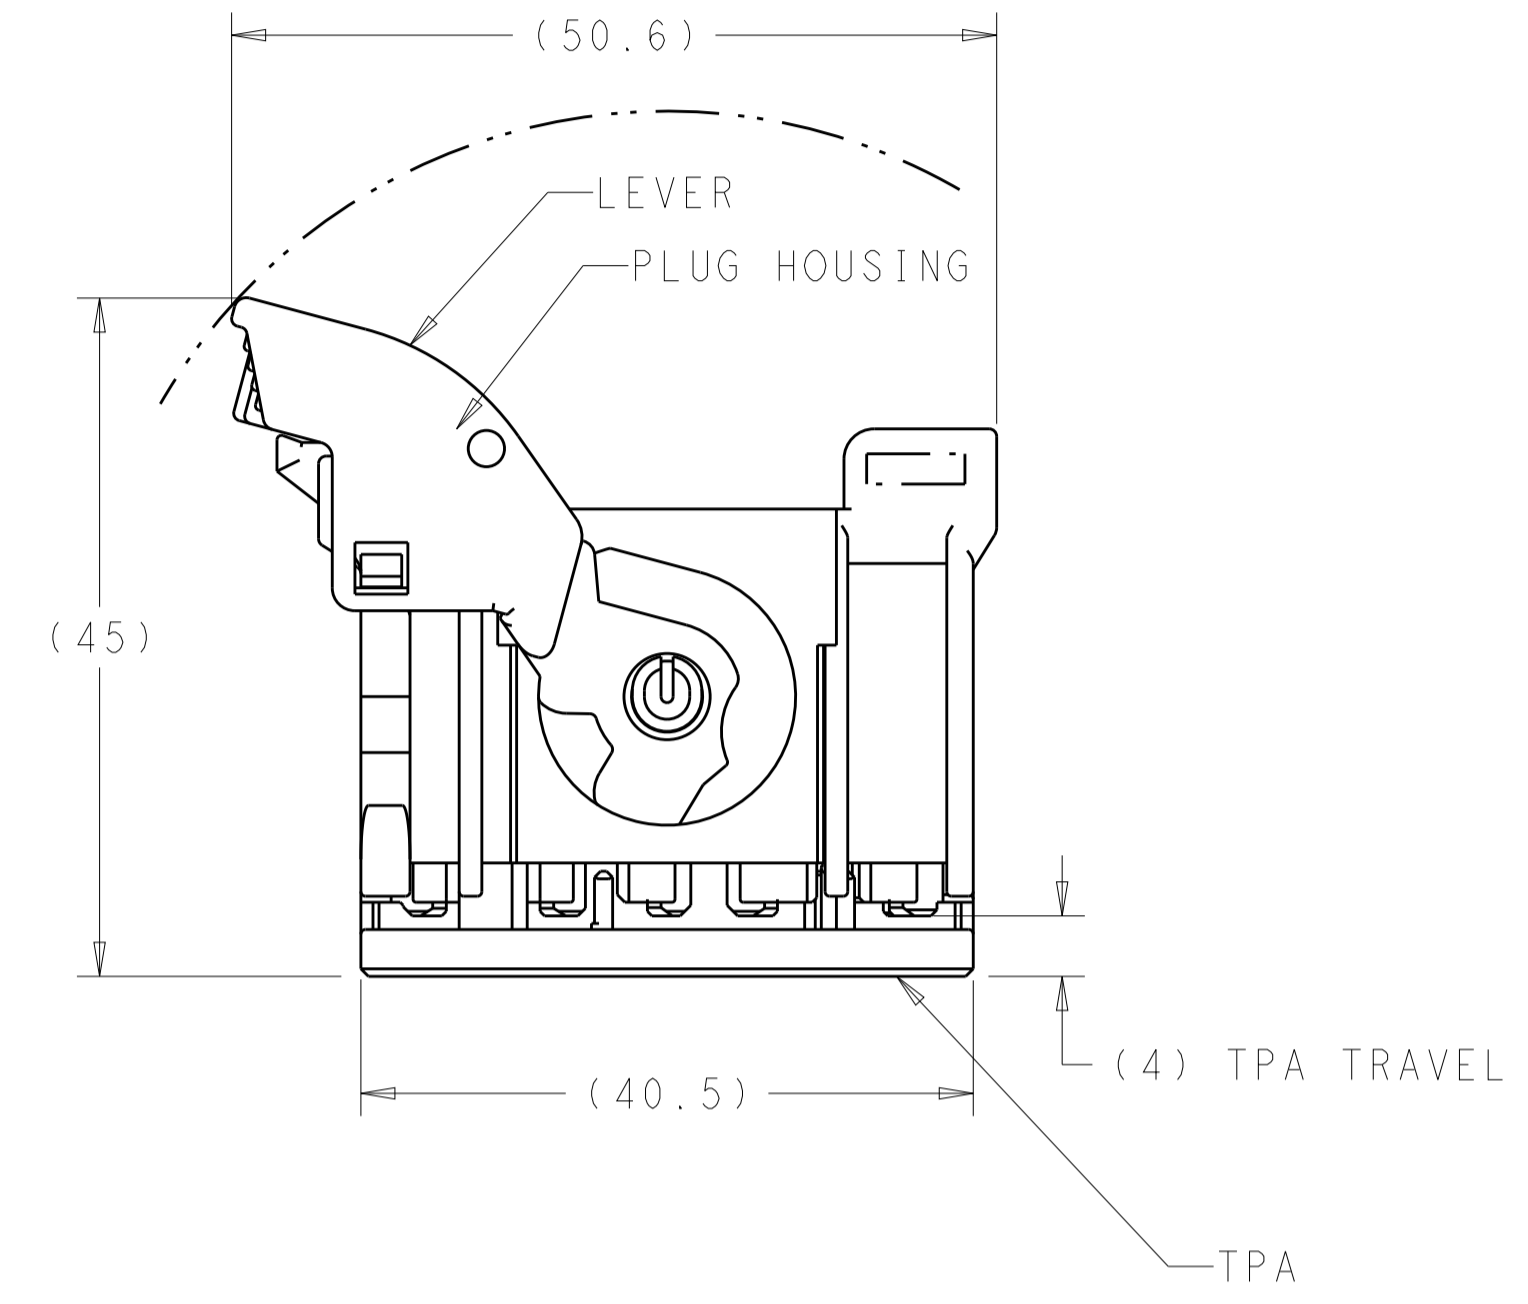

**2098627-1**  
KEYING OPTION "A"

**2098627-2**  
KEYING OPTION "B"

**2098627-1**  
LEVER AND TPA IN ASSEMBLED POSITION,  
WITH WIRE DRESS SOLD SEPERATELY

ISOMETRIC VIEWS

NOTES:  
1. TE CONNECTIVITY PART NUMBER 2098627-1 SHOWN IN GENERAL VIEWS WITH TPA AND LEVER IN SHIPPING POSITION.  
2. MATERIAL:  
PLUG HOUSING: NYLON PA66 35% GLASS FILLED, SEE TABLE FOR COLOR  
TPA: PBT 33% GLASS FILLED, RED  
LEVER: PBT 33% GLASS FILLED, NATURAL (WHITE)

GRAY	B	2098627-2
BLACK	A	2098627-1
HOUSING COLOR	KEYING OPTION	TE PART #

THIS DRAWING IS A CONTROLLED DOCUMENT.		DWN: M. HITCHCOCK 25JAN2010	TE Connectivity	
DIMENSIONS: mm		CHK: G. MARTIN 25JAN2010	NAME: 22P UNSEALED HYBRID PLUG ASSEMBLY (12X 1.5, 7X 2.8, 3X 6.3)	
TOLERANCES UNLESS OTHERWISE SPECIFIED:		APVD: G. MARTIN 25JAN2010	PRODUCT SPEC	
0 PLC ±0.0		APPLICATION SPEC		
1 PLC ±0.3		WEIGHT		
2 PLC ±0.1		SIZE: A100779C=2098627		
3 PLC ±0.0		SCALE: 2:1 SHEET 1 OF 1		
4 PLC ±0.0		RESTRICTED TO: B1		
ANGLES ±0.0		CUSTOMER DRAWING		
FINISH		SCALE: 2:1 SHEET 1 OF 1		