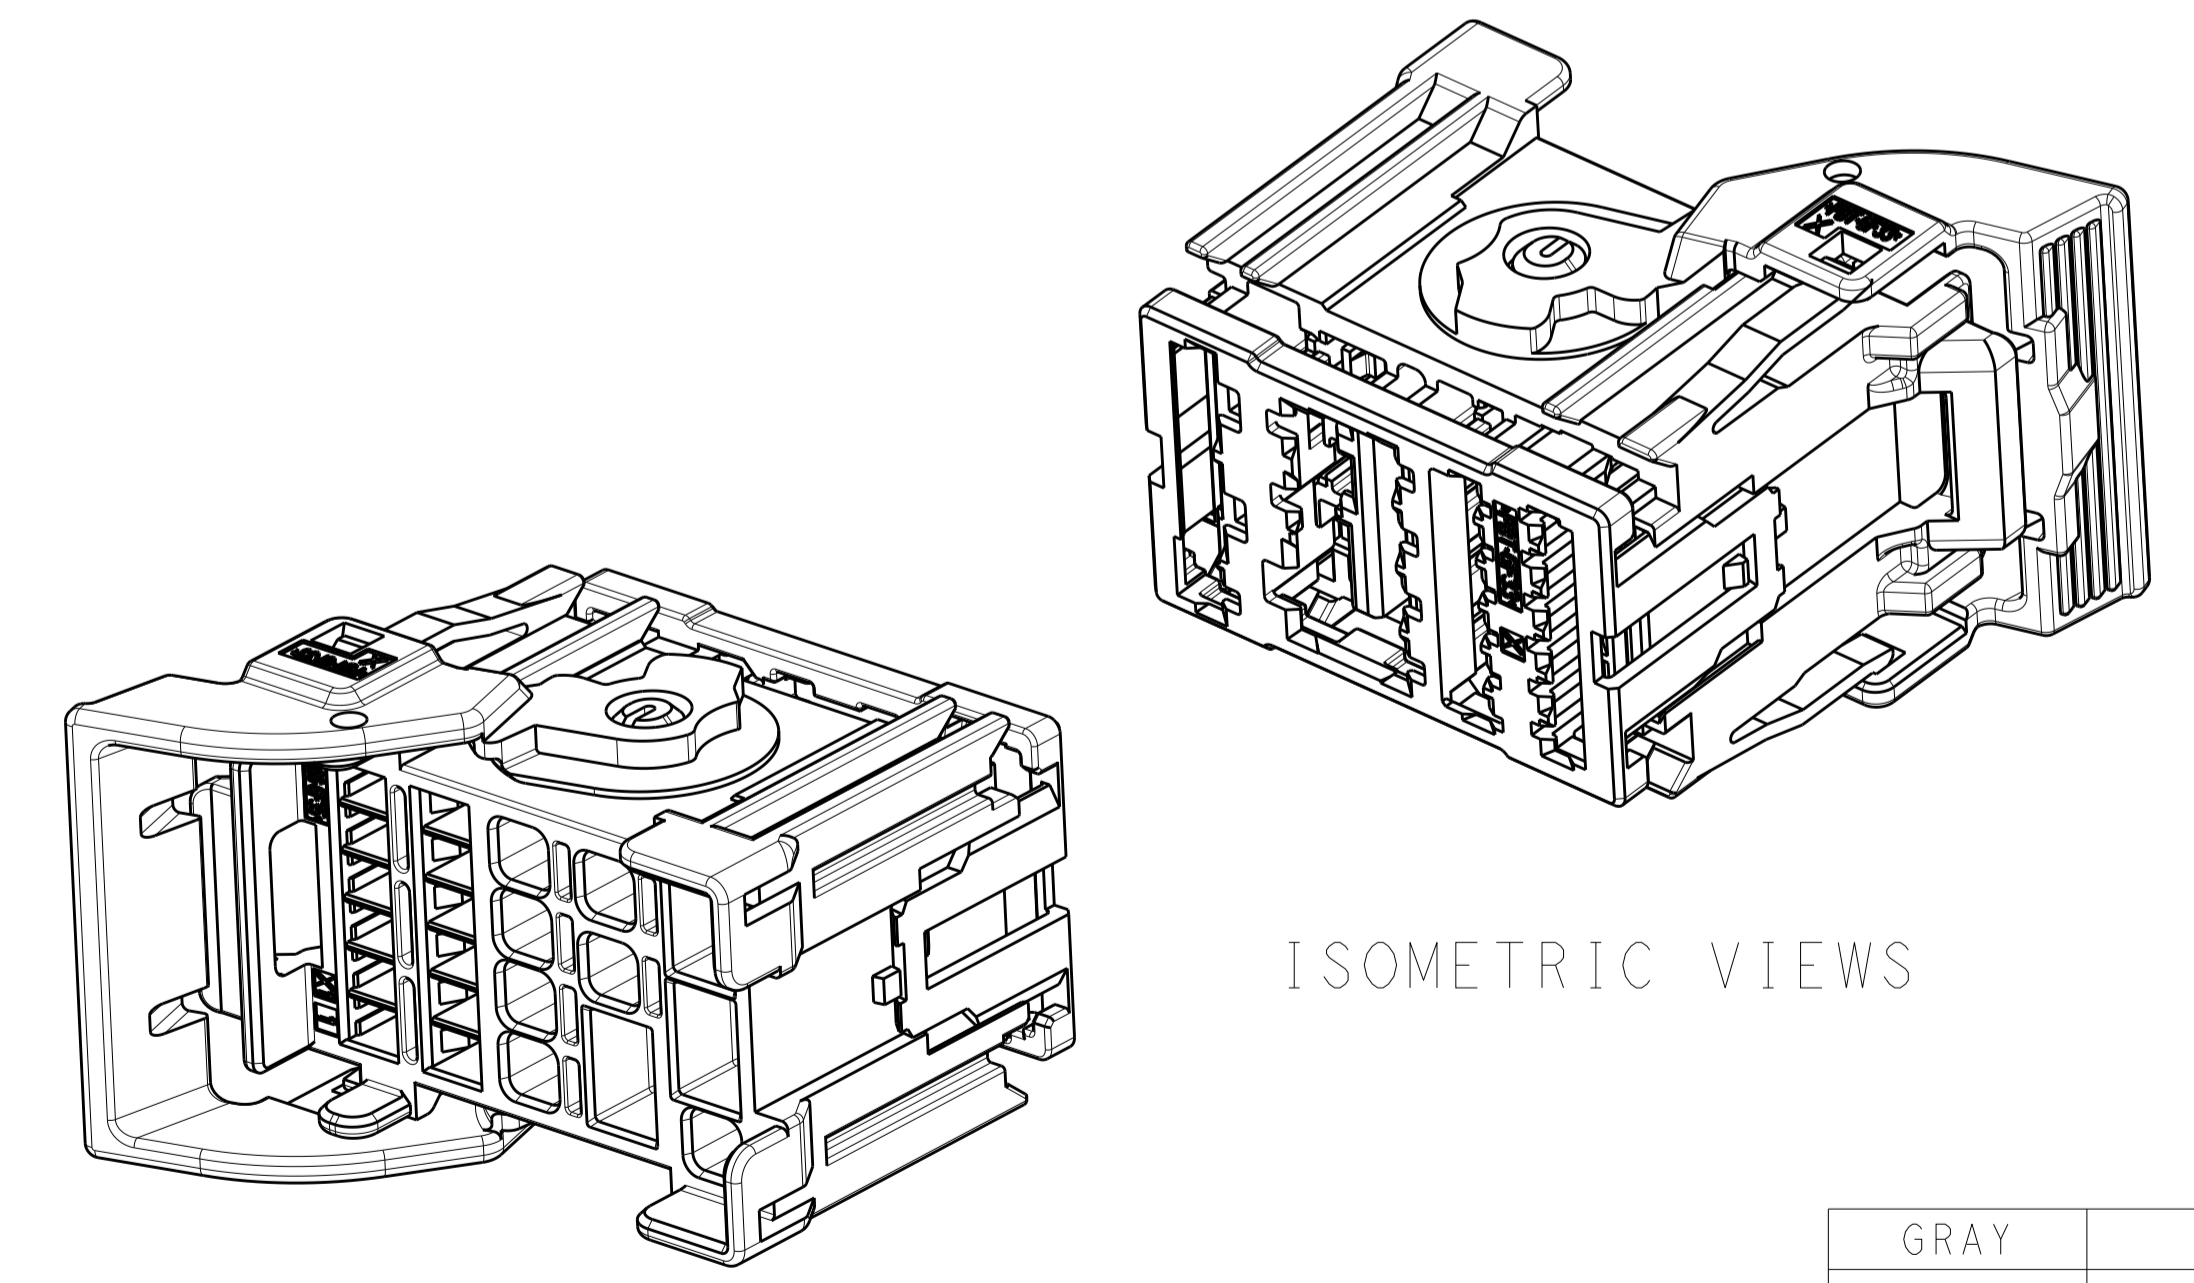

**2098627-1**  
KEYING OPTION "A"

**2098627-2**  
KEYING OPTION "B"

**2098627-1**  
LEVER AND TPA IN ASSEMBLED POSITION,  
WITH WIRE DRESS SOLD SEPERATELY

ISOMETRIC VIEWS

NOTES:  
1. TE CONNECTIVITY PART NUMBER 2098627-1 SHOWN IN GENERAL VIEWS WITH TPA AND LEVER IN SHIPPING POSITION.  
2. MATERIAL:  
PLUG HOUSING: NYLON PA66 35% GLASS FILLED, SEE TABLE FOR COLOR  
TPA: PBT 33% GLASS FILLED, RED  
LEVER: PBT 33% GLASS FILLED, NATURAL (WHITE)

GRAY	B	2098627-2
BLACK	A	2098627-1
HOUSING COLOR	KEYING OPTION	TE PART #

THIS DRAWING IS A CONTROLLED DOCUMENT.		DWN: M. HITCHCOCK 25JAN2010	TE Connectivity	
DIMENSIONS: mm		CHK: G. MARTIN 25JAN2010	NAME: 22P UNSEALED HYBRID PLUG ASSEMBLY (12X 1.5, 7X 2.8, 3X 6.3)	
TOLERANCES UNLESS OTHERWISE SPECIFIED:		APVD: G. MARTIN 25JAN2010	PRODUCT SPEC	
0 PLC ±0.0		APPLICATION SPEC		
1 PLC ±0.3		WEIGHT		
2 PLC ±0.1		SIZE: A100779C=2098627		
3 PLC ±0.0		SCALE: 2:1 SHEET 1 OF 1		
4 PLC ±0.0		RESTRICTED TO: B1		
ANGLES ±0.0		CUSTOMER DRAWING		
FINISH		SCALE: 2:1 SHEET 1 OF 1		