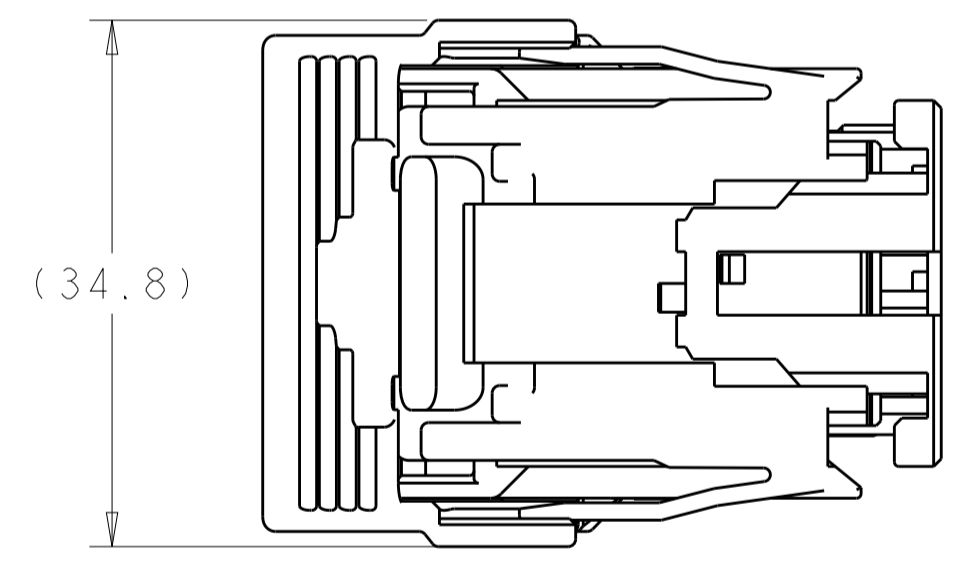

**2098627-1**  
KEYING OPTION "A"

**2098627-2**  
KEYING OPTION "B"

**2098627-1**  
LEVER AND TPA IN ASSEMBLED POSITION,  
WITH WIRE DRESS SOLD SEPERATELY

ISOMETRIC VIEWS

NOTES:  
1. TE CONNECTIVITY PART NUMBER 2098627-1 SHOWN IN GENERAL VIEWS WITH TPA AND LEVER IN SHIPPING POSITION.  
2. MATERIAL:  
PLUG HOUSING: NYLON PA66 35% GLASS FILLED, SEE TABLE FOR COLOR  
TPA: PBT 33% GLASS FILLED, RED  
LEVER: PBT 33% GLASS FILLED, NATURAL (WHITE)

GRAY	B	2098627-2
BLACK	A	2098627-1
HOUSING COLOR	KEYING OPTION	TE PART #

THIS DRAWING IS A CONTROLLED DOCUMENT.		DWN: M. HITCHCOCK 25JAN2010	TE Connectivity	
DIMENSIONS: mm		CHK: G. MARTIN 25JAN2010	NAME: 22P UNSEALED HYBRID PLUG ASSEMBLY (12X 1.5, 7X 2.8, 3X 6.3)	
TOLERANCES UNLESS OTHERWISE SPECIFIED:		APVD: G. MARTIN 25JAN2010	PRODUCT SPEC	
0 PLC ±0.0		APPLICATION SPEC		
1 PLC ±0.3		WEIGHT		
2 PLC ±0.1		SIZE: A100779C=2098627		
3 PLC ±0.0		SCALE: 2:1 SHEET 1 OF 1		
4 PLC ±0.0		RESTRICTED TO: B1		
ANGLES ±0.0		CUSTOMER DRAWING		
FINISH		SCALE: 2:1 SHEET 1 OF 1		