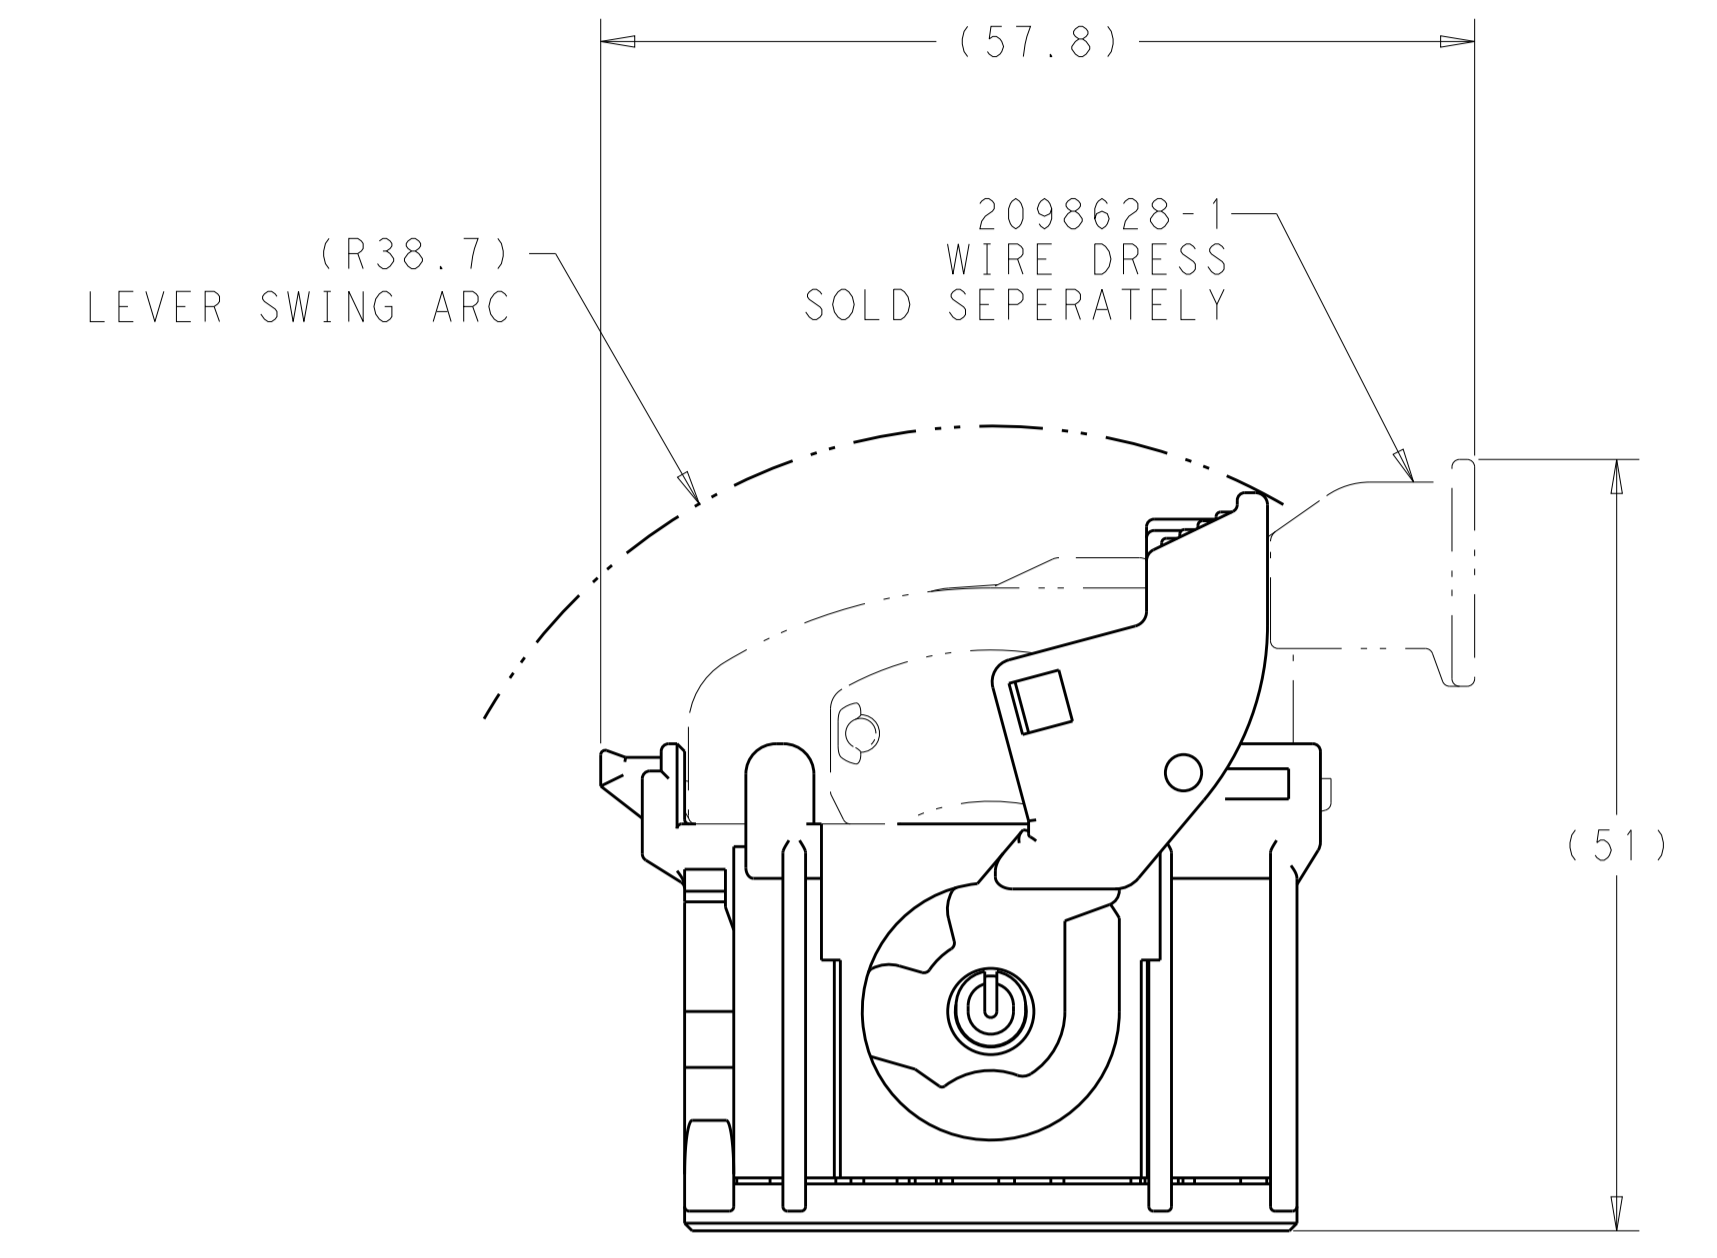

2098627-1
KEYING OPTION "A"

2098627-2
KEYING OPTION "B"

2098627-1
LEVER AND TPA IN ASSEMBLED POSITION,
WITH WIRE DRESS SOLD SEPERATELY

ISOMETRIC VIEWS

NOTES:
1. TE CONNECTIVITY PART NUMBER 2098627-1 SHOWN IN GENERAL VIEWS WITH TPA AND LEVER IN SHIPPING POSITION.
2. MATERIAL:
PLUG HOUSING: NYLON PA66 35% GLASS FILLED, SEE TABLE FOR COLOR
TPA: PBT 33% GLASS FILLED, RED
LEVER: PBT 33% GLASS FILLED, NATURAL (WHITE)

GRAY	B	2098627-2
BLACK	A	2098627-1
HOUSING COLOR	KEYING OPTION	TE PART #

THIS DRAWING IS A CONTROLLED DOCUMENT.		DWN: M. HITCHCOCK 25JAN2010	TE Connectivity	
DIMENSIONS: mm		CHK: G. MARTIN 25JAN2010	NAME: 22P UNSEALED HYBRID PLUG ASSEMBLY (12X 1.5, 7X 2.8, 3X 6.3)	
TOLERANCES UNLESS OTHERWISE SPECIFIED:		APVD: G. MARTIN 25JAN2010	PRODUCT SPEC	
0 PLC ±0.0		APPLICATION SPEC		
1 PLC ±0.3		WEIGHT		
2 PLC ±0.1		SCALE: 2:1 SHEET 1 OF 1 REV: B1		
3 PLC ±0.0		CUSTOMER DRAWING		
4 PLC ±0.0		RESTRICTED TO		
ANGLES ±0.5°		A100779C=2098627		
FINISH		SCALE: 2:1 SHEET 1 OF 1 REV: B1		