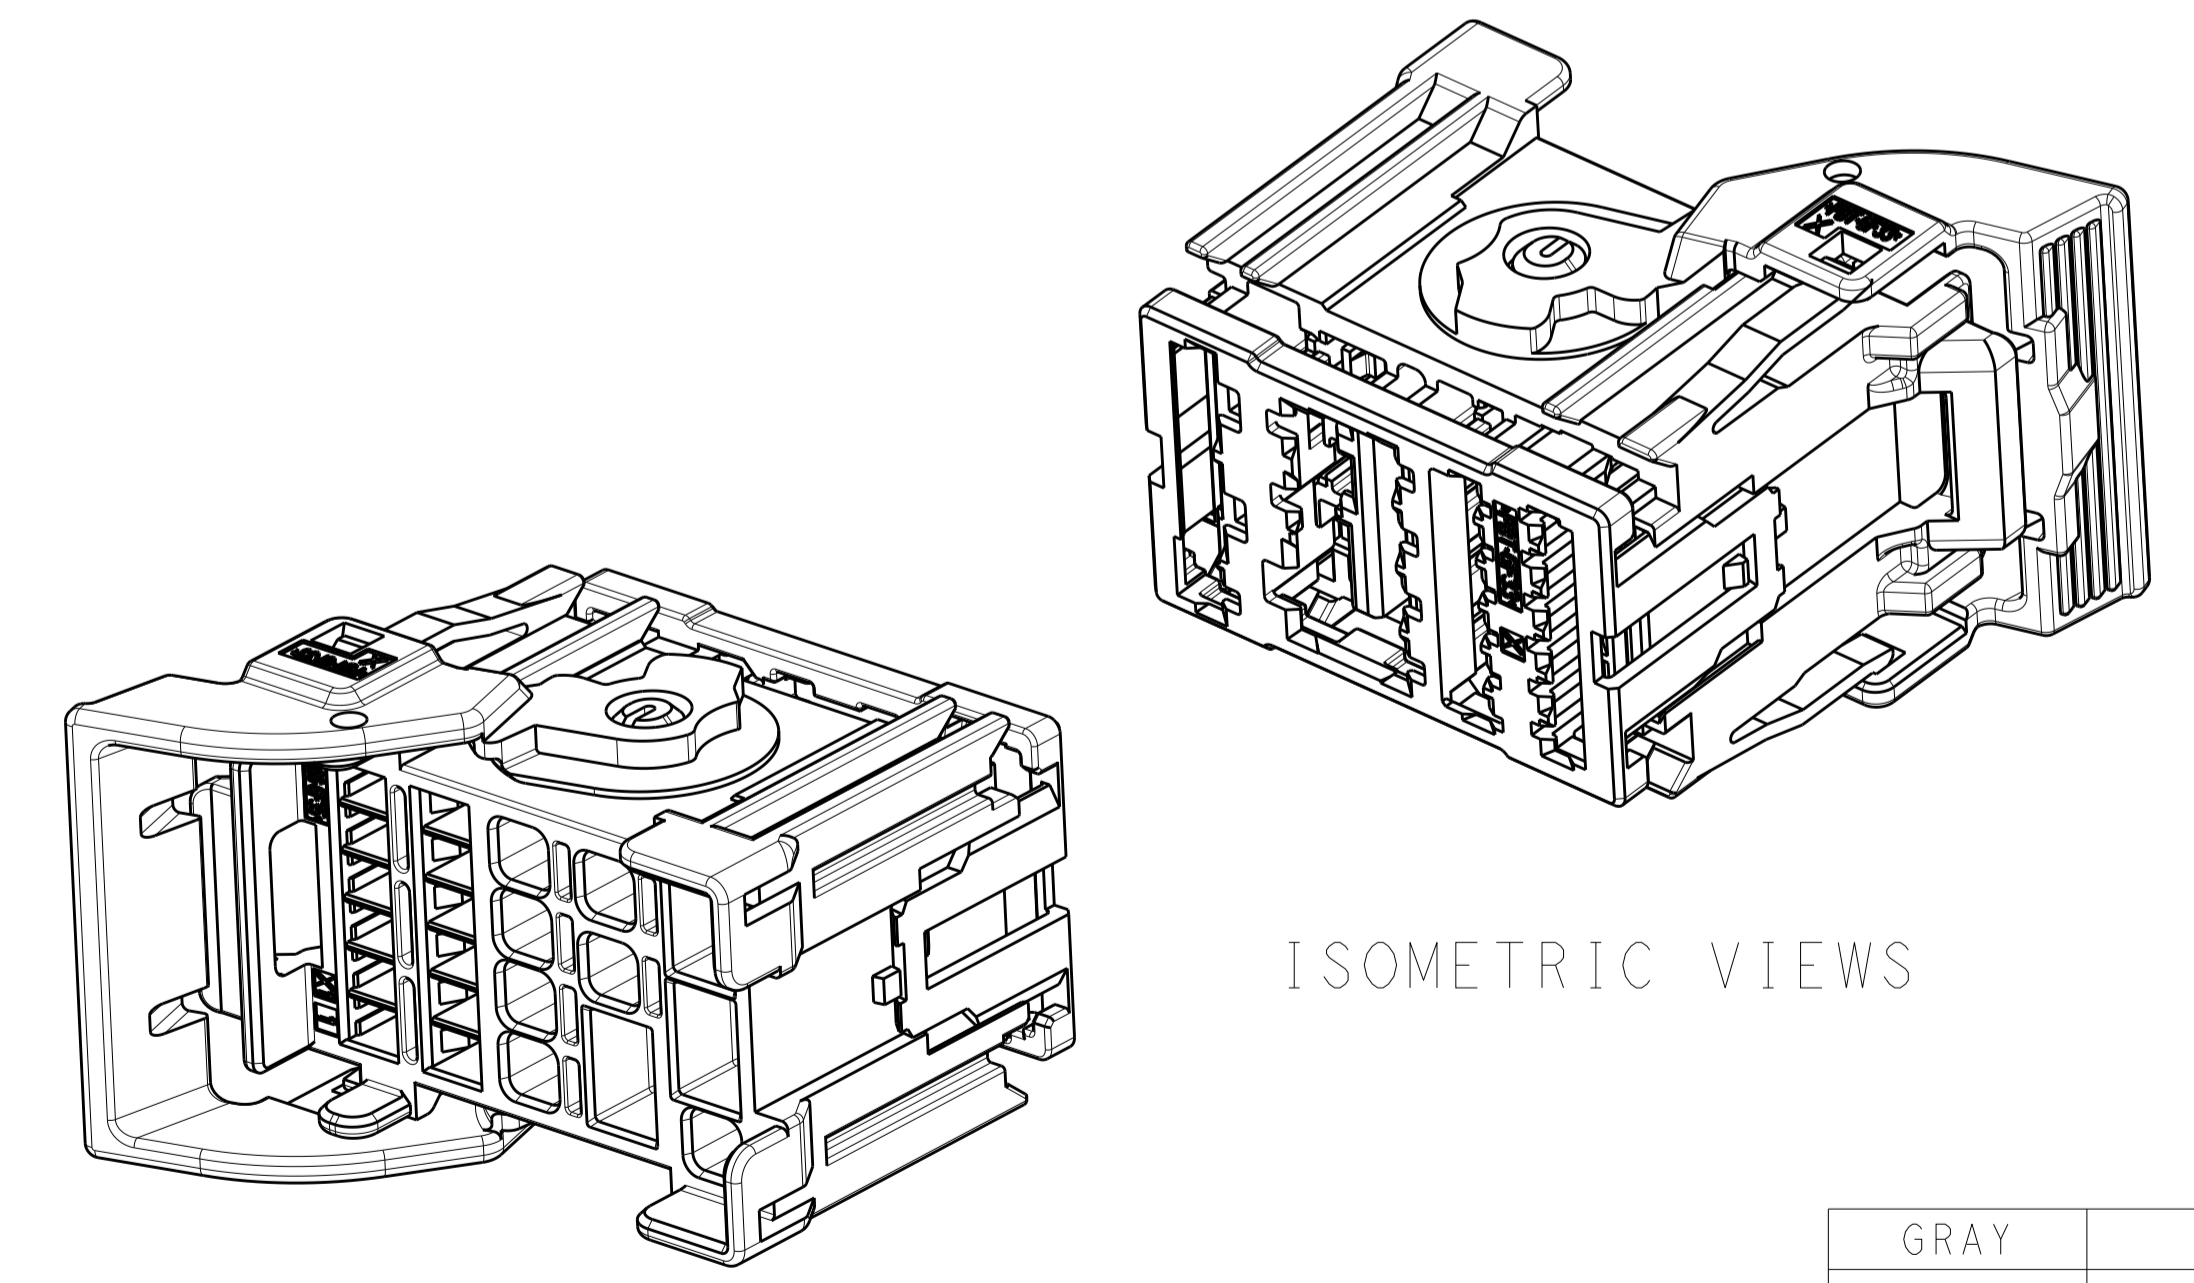

2098627-1
KEYING OPTION "A"

2098627-2
KEYING OPTION "B"

2098627-1
LEVER AND TPA IN ASSEMBLED POSITION,
WITH WIRE DRESS SOLD SEPERATELY

ISOMETRIC VIEWS

NOTES:
1. TE CONNECTIVITY PART NUMBER 2098627-1 SHOWN IN GENERAL VIEWS WITH TPA AND LEVER IN SHIPPING POSITION.
2. MATERIAL:
PLUG HOUSING: NYLON PA66 35% GLASS FILLED, SEE TABLE FOR COLOR
TPA: PBT 33% GLASS FILLED, RED
LEVER: PBT 33% GLASS FILLED, NATURAL (WHITE)

GRAY	B	2098627-2
BLACK	A	2098627-1
HOUSING COLOR	KEYING OPTION	TE PART #

THIS DRAWING IS A CONTROLLED DOCUMENT.		DWN: M. HITCHCOCK 25JAN2010	TE Connectivity	
DIMENSIONS: mm		CHK: G. MARTIN 25JAN2010	NAME: 22P UNSEALED HYBRID PLUG ASSEMBLY (12X 1.5, 7X 2.8, 3X 6.3)	
TOLERANCES UNLESS OTHERWISE SPECIFIED:		APVD: G. MARTIN 25JAN2010	PRODUCT SPEC	
0 PLC ±0.0		APPLICATION SPEC		
1 PLC ±0.3		WEIGHT		
2 PLC ±0.1		SCALE: 2:1 SHEET 1 OF 1 REV: B1		
3 PLC ±0.0		CUSTOMER DRAWING		
4 PLC ±0.0		RESTRICTED TO		
ANGLES ±0.5°		A100779C=2098627		
FINISH		SCALE: 2:1 SHEET 1 OF 1 REV: B1		