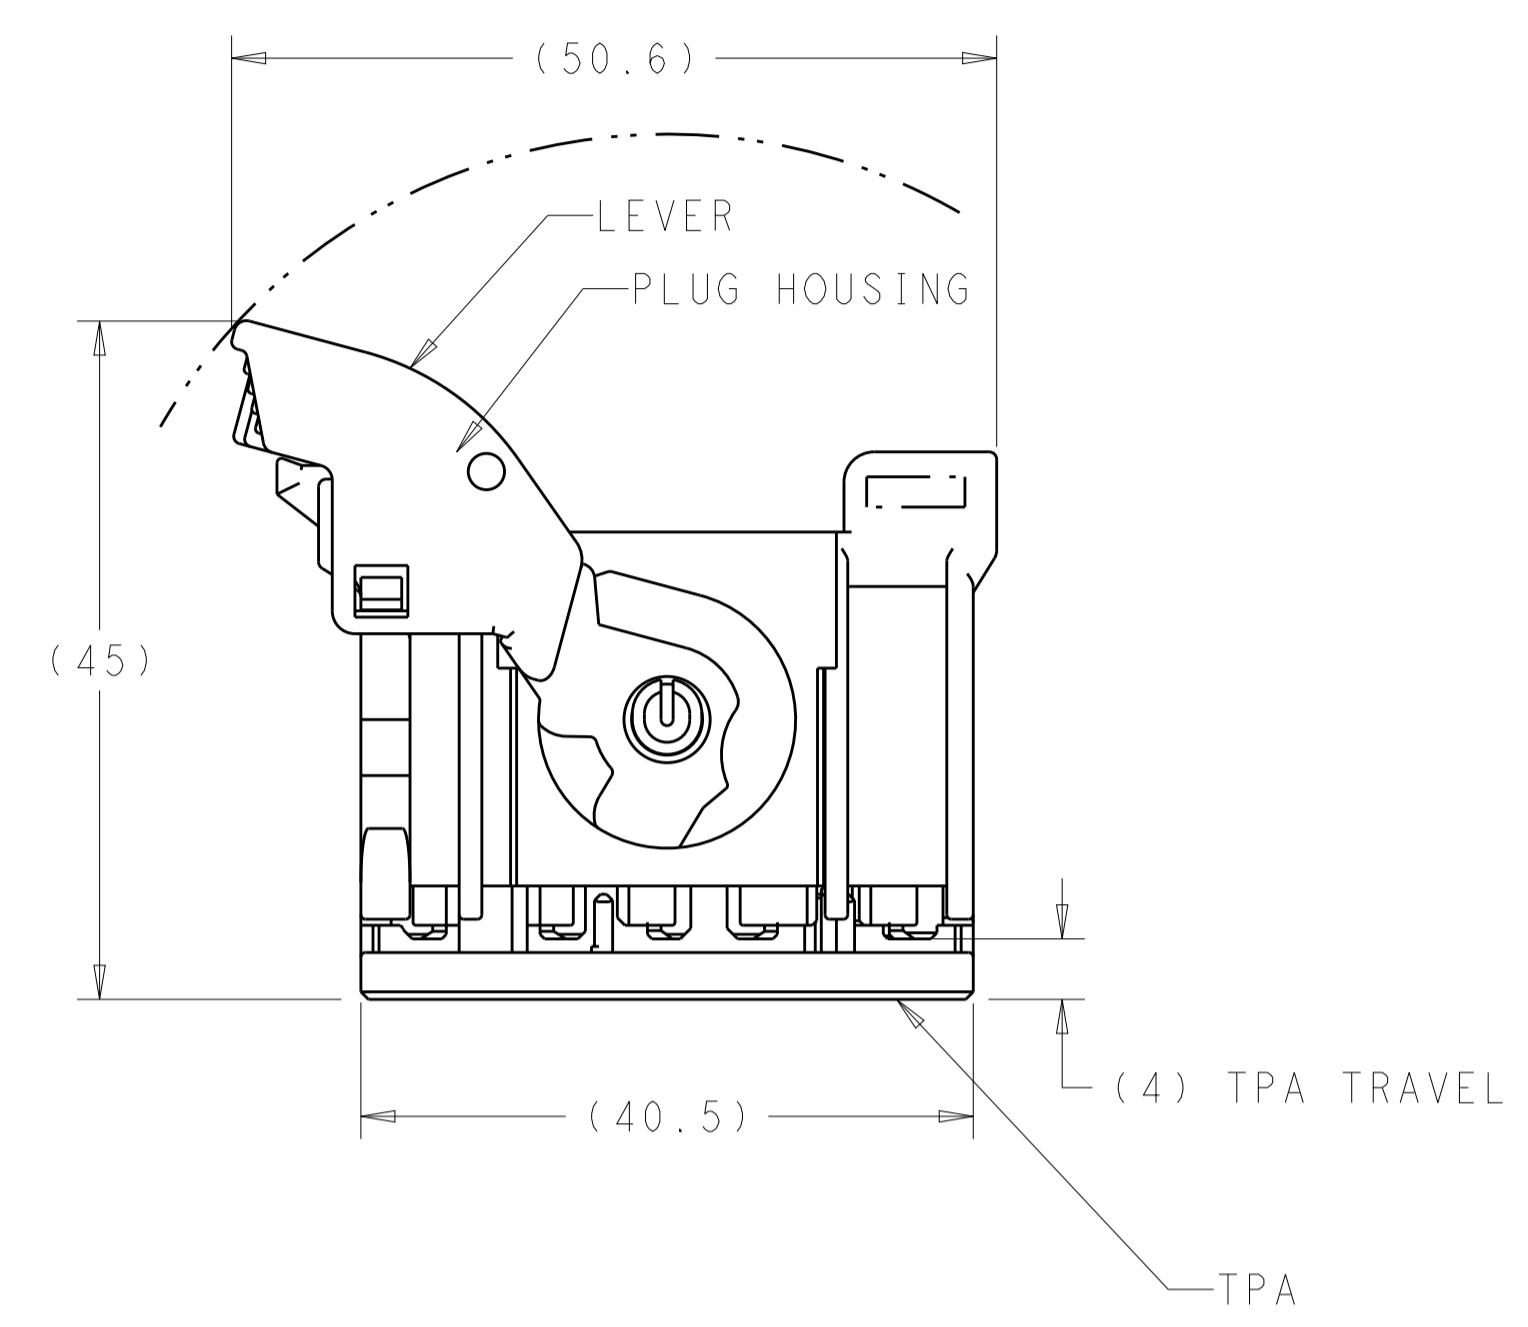

2098627-1
KEYING OPTION "A"

2098627-2
KEYING OPTION "B"

2098627-1
LEVER AND TPA IN ASSEMBLED POSITION,
WITH WIRE DRESS SOLD SEPERATELY

ISOMETRIC VIEWS

NOTES:
1. TE CONNECTIVITY PART NUMBER 2098627-1 SHOWN IN GENERAL VIEWS WITH TPA AND LEVER IN SHIPPING POSITION.
2. MATERIAL:
PLUG HOUSING: NYLON PA66 35% GLASS FILLED, SEE TABLE FOR COLOR
TPA: PBT 33% GLASS FILLED, RED
LEVER: PBT 33% GLASS FILLED, NATURAL (WHITE)

GRAY	B	2098627-2
BLACK	A	2098627-1
HOUSING COLOR	KEYING OPTION	TE PART #

THIS DRAWING IS A CONTROLLED DOCUMENT.		DWN: M. HITCHCOCK 25JAN2010	TE Connectivity	
DIMENSIONS: mm		CHK: G. MARTIN 25JAN2010	NAME: 22P UNSEALED HYBRID PLUG ASSEMBLY (12X 1.5, 7X 2.8, 3X 6.3)	
TOLERANCES UNLESS OTHERWISE SPECIFIED:		APVD: G. MARTIN 25JAN2010	PRODUCT SPEC	
0 PLC ±0.0		APPLICATION SPEC		
1 PLC ±0.3		WEIGHT		
2 PLC ±0.1		SCALE: 2:1 SHEET 1 OF 1 REV: B1		
3 PLC ±0.0		CUSTOMER DRAWING		
4 PLC ±0.0		RESTRICTED TO		
ANGLES ±0.5°		A100779C=2098627		
FINISH		SCALE: 2:1 SHEET 1 OF 1 REV: B1		