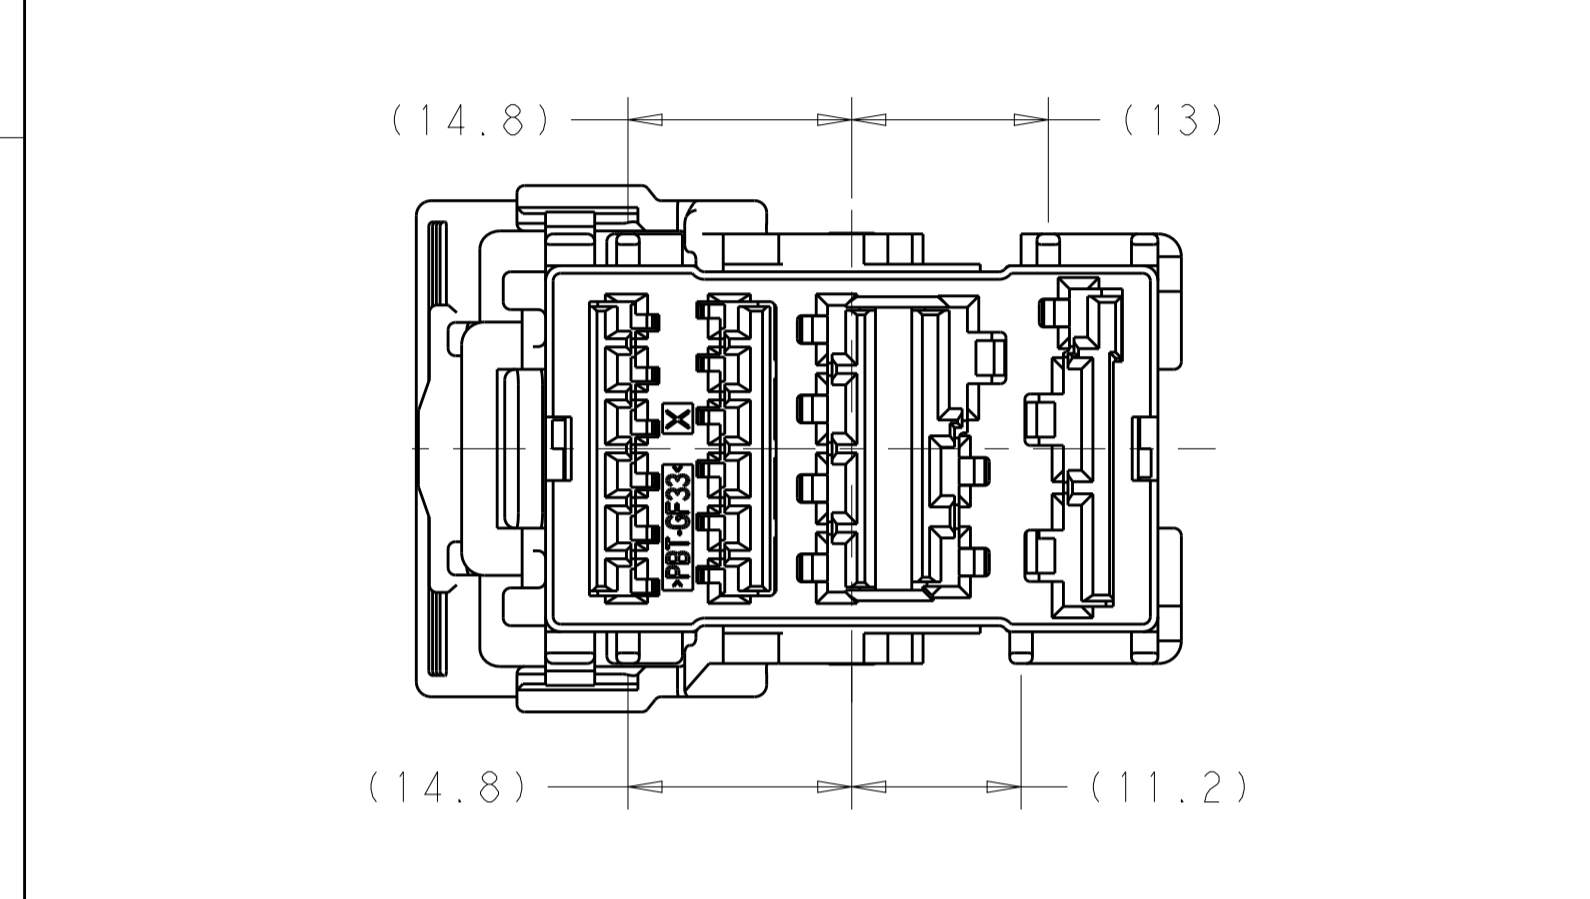

2098627-1
KEYING OPTION "A"

2098627-2
KEYING OPTION "B"

2098627-1
LEVER AND TPA IN ASSEMBLED POSITION,
WITH WIRE DRESS SOLD SEPERATELY

ISOMETRIC VIEWS

NOTES:
1. TE CONNECTIVITY PART NUMBER 2098627-1 SHOWN IN GENERAL VIEWS WITH TPA AND LEVER IN SHIPPING POSITION.
2. MATERIAL:
PLUG HOUSING: NYLON PA66 35% GLASS FILLED, SEE TABLE FOR COLOR
TPA: PBT 33% GLASS FILLED, RED
LEVER: PBT 33% GLASS FILLED, NATURAL (WHITE)

GRAY	B	2098627-2
BLACK	A	2098627-1
HOUSING COLOR	KEYING OPTION	TE PART #

THIS DRAWING IS A CONTROLLED DOCUMENT.		DWN: M. HITCHCOCK 25JAN2010	TE Connectivity	
DIMENSIONS: mm		CHK: G. MARTIN 25JAN2010	NAME: 22P UNSEALED HYBRID PLUG ASSEMBLY (12X 1.5, 7X 2.8, 3X 6.3)	
TOLERANCES UNLESS OTHERWISE SPECIFIED:		APVD: G. MARTIN 25JAN2010	PRODUCT SPEC	
0 PLC ±0.0		APPLICATION SPEC		
1 PLC ±0.3		WEIGHT		
2 PLC ±0.1		SCALE: 2:1 SHEET 1 OF 1 REV: B1		
3 PLC ±0.0		CUSTOMER DRAWING		
4 PLC ±0.0		RESTRICTED TO		
ANGLES ±0.5°		A100779C=2098627		
FINISH		SCALE: 2:1 SHEET 1 OF 1 REV: B1		