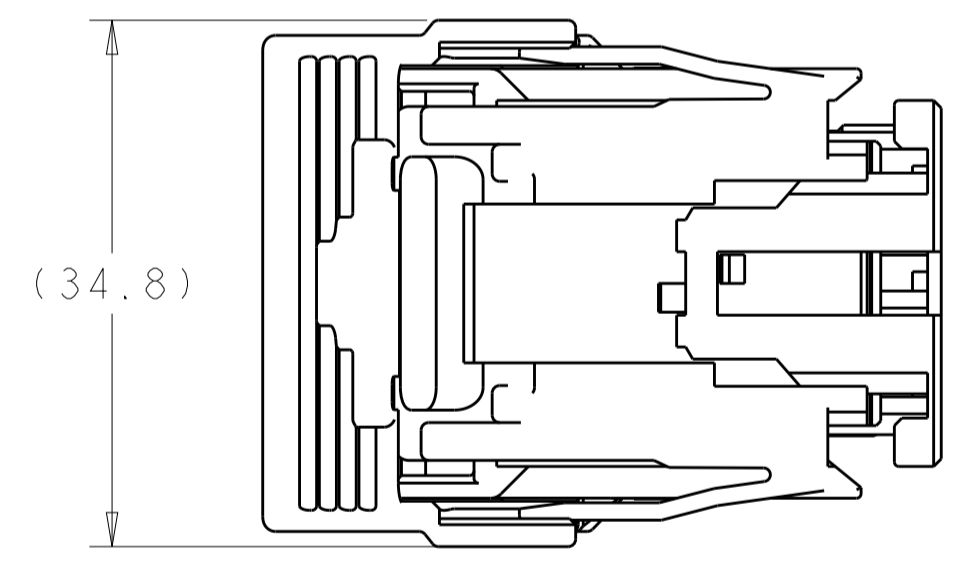

2098627-1
KEYING OPTION "A"

2098627-2
KEYING OPTION "B"

2098627-1
LEVER AND TPA IN ASSEMBLED POSITION,
WITH WIRE DRESS SOLD SEPERATELY

ISOMETRIC VIEWS

NOTES:
1. TE CONNECTIVITY PART NUMBER 2098627-1 SHOWN IN GENERAL VIEWS WITH TPA AND LEVER IN SHIPPING POSITION.
2. MATERIAL:
PLUG HOUSING: NYLON PA66 35% GLASS FILLED, SEE TABLE FOR COLOR
TPA: PBT 33% GLASS FILLED, RED
LEVER: PBT 33% GLASS FILLED, NATURAL (WHITE)

GRAY	B	2098627-2
BLACK	A	2098627-1
HOUSING COLOR	KEYING OPTION	TE PART #

THIS DRAWING IS A CONTROLLED DOCUMENT.		DWN: M. HITCHCOCK 25JAN2010	TE Connectivity	
DIMENSIONS: mm		CHK: G. MARTIN 25JAN2010	NAME: 22P UNSEALED HYBRID PLUG ASSEMBLY (12X 1.5, 7X 2.8, 3X 6.3)	
TOLERANCES UNLESS OTHERWISE SPECIFIED:		APVD: G. MARTIN 25JAN2010	PRODUCT SPEC	
0 PLC ±0.0		APPLICATION SPEC		
1 PLC ±0.3		WEIGHT		
2 PLC ±0.1		SCALE: 2:1 SHEET 1 OF 1 REV: B1		
3 PLC ±0.0		CUSTOMER DRAWING		
4 PLC ±0.0		RESTRICTED TO		
ANGLES ±0.5°		A100779C=2098627		
FINISH		SCALE: 2:1 SHEET 1 OF 1 REV: B1		