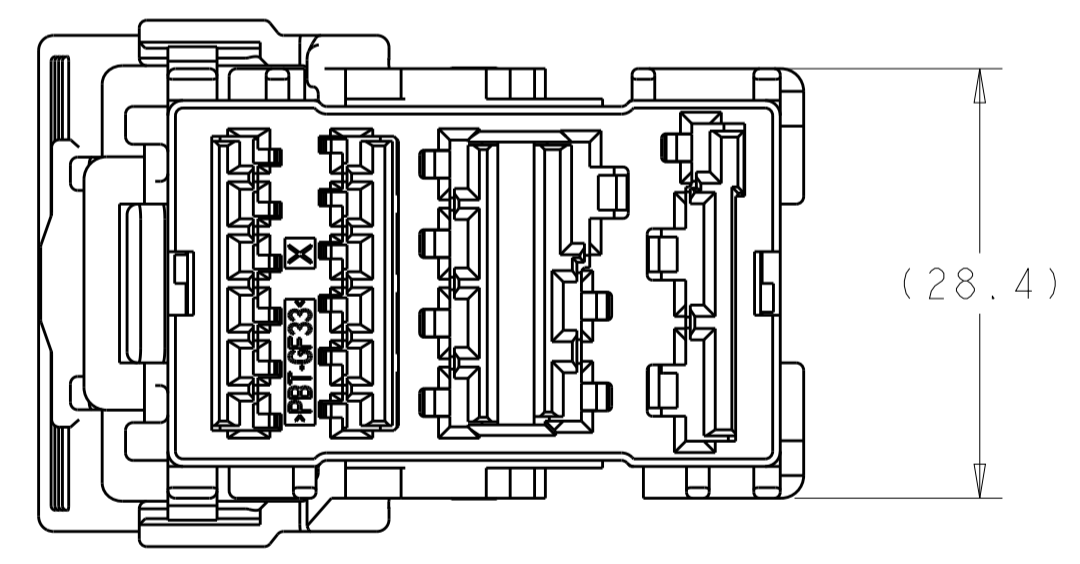

2098627-1
KEYING OPTION "A"

2098627-2
KEYING OPTION "B"

2098627-1
LEVER AND TPA IN ASSEMBLED POSITION,
WITH WIRE DRESS SOLD SEPERATELY

ISOMETRIC VIEWS

NOTES:
1. TE CONNECTIVITY PART NUMBER 2098627-1 SHOWN IN GENERAL VIEWS WITH TPA AND LEVER IN SHIPPING POSITION.
2. MATERIAL:
PLUG HOUSING: NYLON PA66 35% GLASS FILLED, SEE TABLE FOR COLOR
TPA: PBT 33% GLASS FILLED, RED
LEVER: PBT 33% GLASS FILLED, NATURAL (WHITE)

GRAY	B	2098627-2
BLACK	A	2098627-1
HOUSING COLOR	KEYING OPTION	TE PART #

THIS DRAWING IS A CONTROLLED DOCUMENT.		DWN: M. HITCHCOCK 25JAN2010	TE Connectivity	
DIMENSIONS: mm		CHK: G. MARTIN 25JAN2010	NAME: 22P UNSEALED HYBRID PLUG ASSEMBLY (12X 1.5, 7X 2.8, 3X 6.3)	
TOLERANCES UNLESS OTHERWISE SPECIFIED:		APVD: G. MARTIN 25JAN2010	PRODUCT SPEC	
0 PLC ±0.0		APPLICATION SPEC		
1 PLC ±0.3		WEIGHT		
2 PLC ±0.1		SCALE: 2:1 SHEET 1 OF 1 REV: B1		
3 PLC ±0.0		CUSTOMER DRAWING		
4 PLC ±0.0		RESTRICTED TO		
ANGLES ±0.5°		A100779C=2098627		
FINISH		SCALE: 2:1 SHEET 1 OF 1 REV: B1		