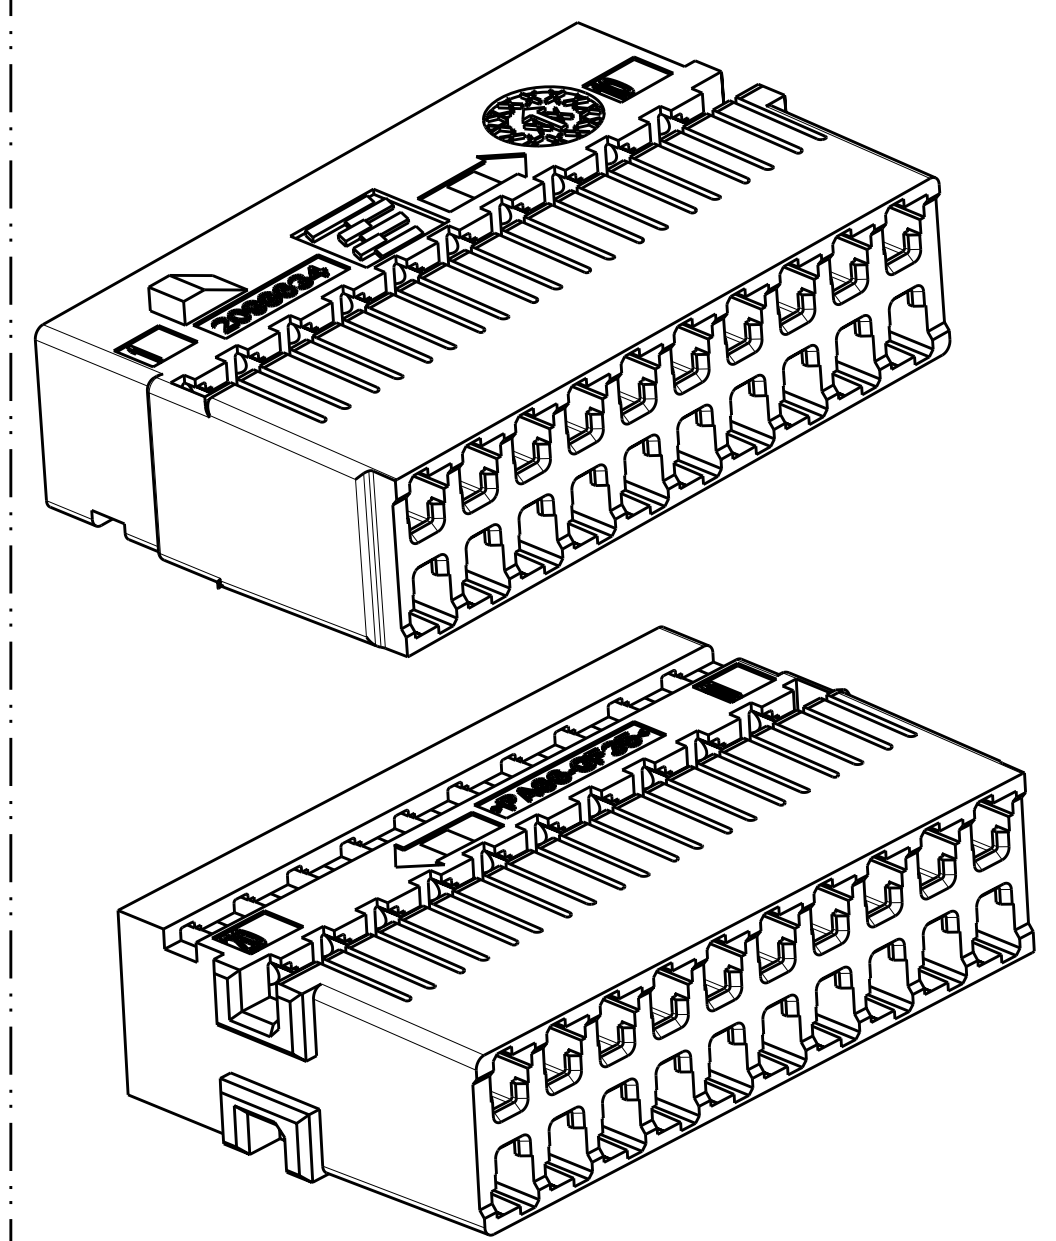

THIS DRAWING IS UNPUBLISHED. RELEASED FOR PUBLICATION 20
© COPYRIGHT 20 BY - ALL RIGHTS RESERVED.

REVISIONS					
P	LTR	DESCRIPTION	DATE	DWN	APVD
A		RELEASED PER ECO-11-017336	24AUG2011	DD	GM

ISOMETRIC VIEWS