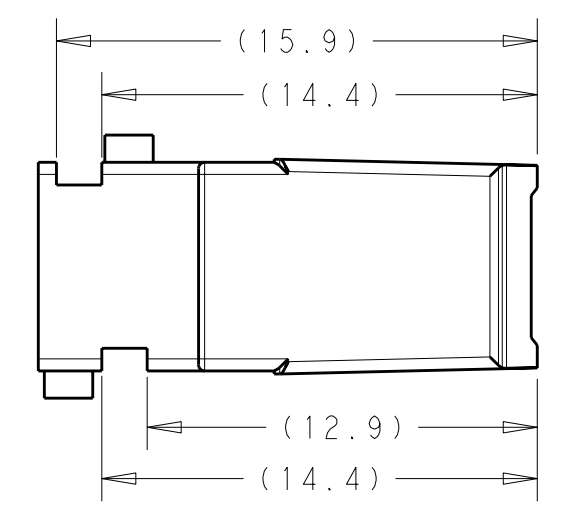

KEYING OPTION B
 P/N: 2098634-2
 COLOR: BLACK

- 1. NYLON 6/6, COLOR: BLACK, 35% GLASS FILLED.
- 2. CONTACTS SOLD SEPARATELY. SEE DRAWING NUMBER 1456574 FOR TERMINATION AND REELING OPTIONS.
- 3. NOT TOOLED

KEYING OPTION C
 P/N: 2098634-3
 COLOR: BLACK

THIS DRAWING IS A CONTROLLED DOCUMENT.		DWN S. VINAY 23MAR2010	TE Connectivity	
DIMENSIONS: mm		CHK GALEN MARTIN 23MAR2010		
TOLERANCES UNLESS OTHERWISE SPECIFIED:		APVD GALEN MARTIN 23MAR2010	NAME CARRIER, 20 POSITION, 0.64mm GENERATION Y LAC CONNECTOR	
0 PLC ±		PRODUCT SPEC -	SIZE A200779 C-2098634	
1 PLC ±		APPLICATION SPEC -	RESTRICTED TO -	
2 PLC ±		WEIGHT -	SCALE 4:1 SHEET 1 OF 1 REV A	
3 PLC ±		CUSTOMER DRAWING		
4 PLC ±				
ANGLES ±1°				
FINISH				