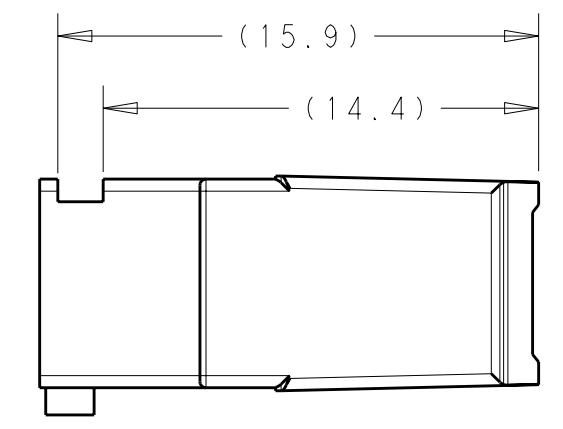

KEYING OPTION B
 P/N: 2098634-2
 COLOR: BLACK

- 1. NYLON 6/6, COLOR: BLACK, 35% GLASS FILLED.
- 2. CONTACTS SOLD SEPARATELY. SEE DRAWING NUMBER 1456574 FOR TERMINATION AND REELING OPTIONS.
- 3. NOT TOOLED

KEYING OPTION C
 P/N: 2098634-3
 COLOR: BLACK

THIS DRAWING IS A CONTROLLED DOCUMENT.		DWN S. VINAY 23MAR2010	TE Connectivity	
DIMENSIONS: mm		CHK GALEN MARTIN 23MAR2010		
TOLERANCES UNLESS OTHERWISE SPECIFIED:		APVD GALEN MARTIN 23MAR2010	NAME CARRIER, 20 POSITION, 0.64mm GENERATION Y LAC CONNECTOR	
0 PLC ±		PRODUCT SPEC -	SIZE A200779 C-2098634	
1 PLC ±		APPLICATION SPEC -	RESTRICTED TO -	
2 PLC ±		WEIGHT -	SCALE 4:1 SHEET 1 OF 1 REV A	
3 PLC ±		CUSTOMER DRAWING		
4 PLC ±				
ANGLES ±1°				
FINISH				