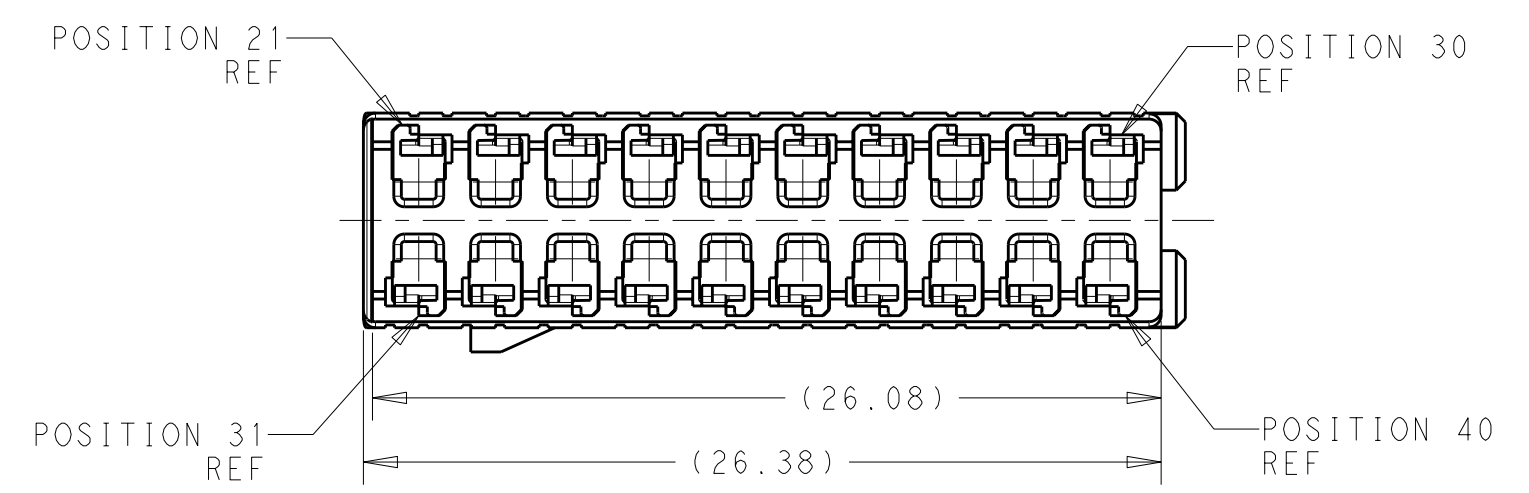

KEYING OPTION B
 P/N: 2098634-2
 COLOR: BLACK

- 1. NYLON 6/6, COLOR: BLACK, 35% GLASS FILLED.
- 2. CONTACTS SOLD SEPARATELY. SEE DRAWING NUMBER 1456574 FOR TERMINATION AND REELING OPTIONS.
- 3. NOT TOOLED

KEYING OPTION C
 P/N: 2098634-3
 COLOR: BLACK

THIS DRAWING IS A CONTROLLED DOCUMENT.		DWN S. VINAY 23MAR2010	TE Connectivity	
DIMENSIONS: mm		CHK GALEN MARTIN 23MAR2010		
TOLERANCES UNLESS OTHERWISE SPECIFIED:		APVD GALEN MARTIN 23MAR2010	NAME CARRIER, 20 POSITION, 0.64mm GENERATION Y LAC CONNECTOR	
0 PLC ±		PRODUCT SPEC -	SIZE A200779 C-2098634	
1 PLC ±		APPLICATION SPEC -	RESTRICTED TO -	
2 PLC ±		WEIGHT -	SCALE 4:1 SHEET 1 OF 1 REV A	
3 PLC ±		CUSTOMER DRAWING		
4 PLC ±				
ANGLES ±1°				
FINISH				