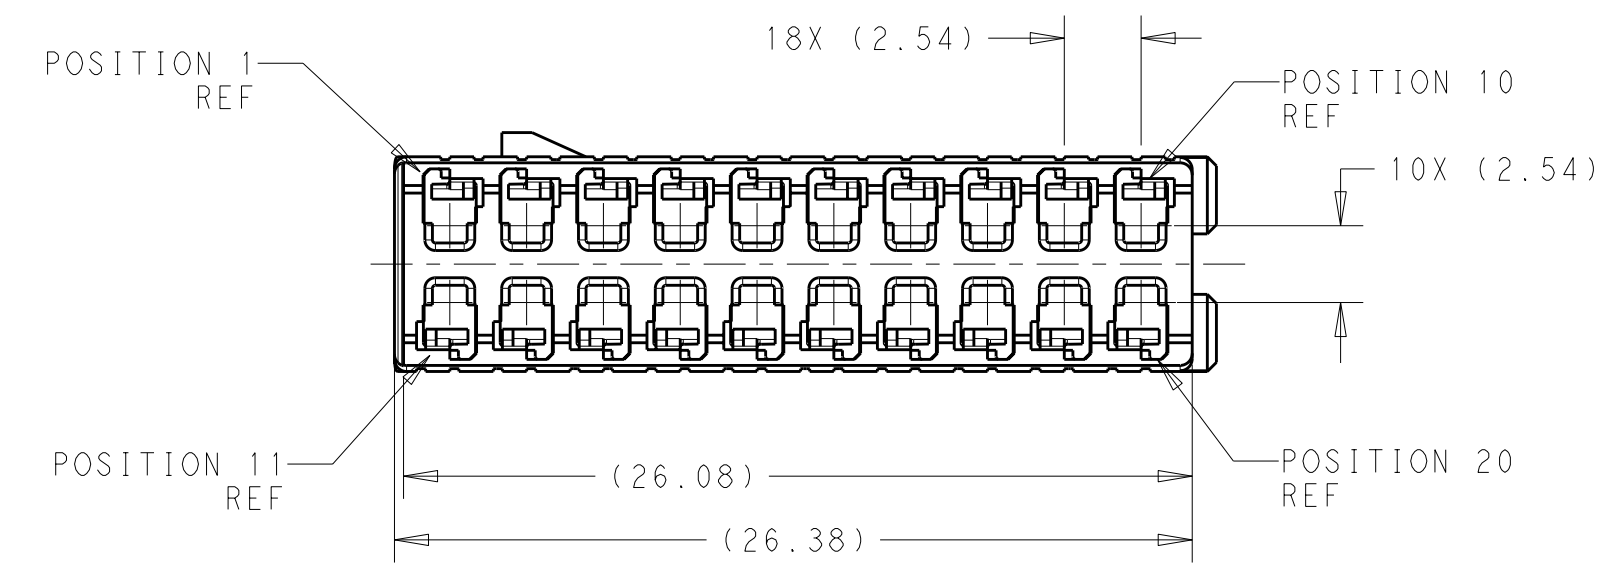

KEYING OPTION B
 P/N: 2098634-2
 COLOR: BLACK

- 1. NYLON 6/6, COLOR: BLACK, 35% GLASS FILLED.
- 2. CONTACTS SOLD SEPARATELY. SEE DRAWING NUMBER 1456574 FOR TERMINATION AND REELING OPTIONS.
- 3. NOT TOOLED

KEYING OPTION C
 P/N: 2098634-3
 COLOR: BLACK

THIS DRAWING IS A CONTROLLED DOCUMENT.		DWN S. VINAY 23MAR2010	TE Connectivity	
DIMENSIONS: mm		CHK GALEN MARTIN 23MAR2010		
TOLERANCES UNLESS OTHERWISE SPECIFIED:		APVD GALEN MARTIN 23MAR2010	NAME CARRIER, 20 POSITION, 0.64mm GENERATION Y LAC CONNECTOR	
0 PLC ±		PRODUCT SPEC -	SIZE A200779 C-2098634	
1 PLC ±		APPLICATION SPEC -	RESTRICTED TO -	
2 PLC ±		WEIGHT -	SCALE 4:1 SHEET 1 OF 1 REV A	
3 PLC ±		CUSTOMER DRAWING		
4 PLC ±				
ANGLES ±1°				
FINISH				