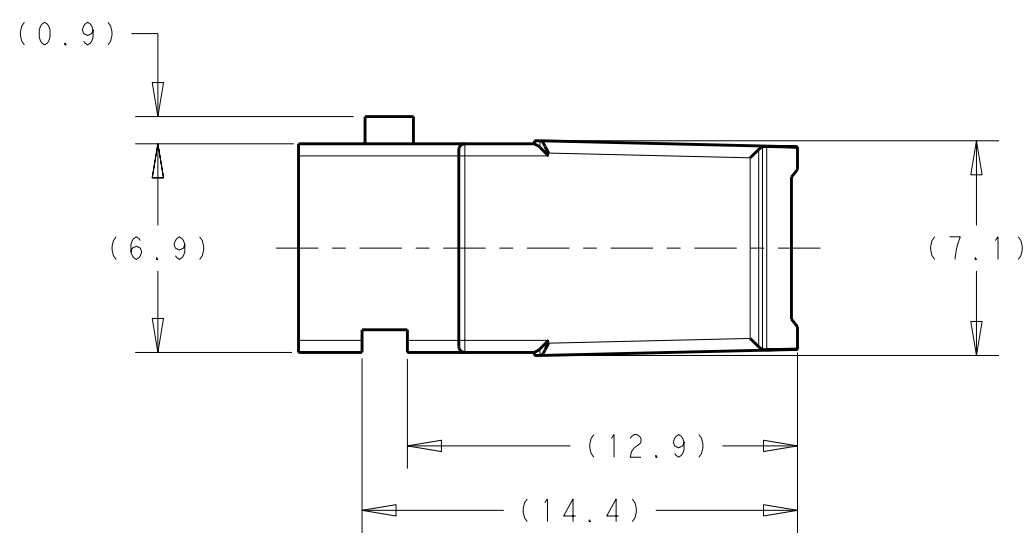

KEYING OPTION B
 P/N: 2098634-2
 COLOR: BLACK

- 1. NYLON 6/6, COLOR: BLACK, 35% GLASS FILLED.
- 2. CONTACTS SOLD SEPARATELY. SEE DRAWING NUMBER 1456574 FOR TERMINATION AND REELING OPTIONS.
- 3. NOT TOOLED

KEYING OPTION C
 P/N: 2098634-3
 COLOR: BLACK

THIS DRAWING IS A CONTROLLED DOCUMENT.		DWN S. VINAY 23MAR2010	TE Connectivity	
DIMENSIONS: mm		CHK GALEN MARTIN 23MAR2010		
TOLERANCES UNLESS OTHERWISE SPECIFIED:		APVD GALEN MARTIN 23MAR2010	NAME CARRIER, 20 POSITION, 0.64mm GENERATION Y LAC CONNECTOR	
0 PLC ±		PRODUCT SPEC -	SIZE A200779 C-2098634	
1 PLC ±		APPLICATION SPEC -	RESTRICTED TO -	
2 PLC ±		WEIGHT -	SCALE 4:1 SHEET 1 OF 1 REV A	
3 PLC ±		CUSTOMER DRAWING		
4 PLC ±				
ANGLES ±1°				
FINISH				