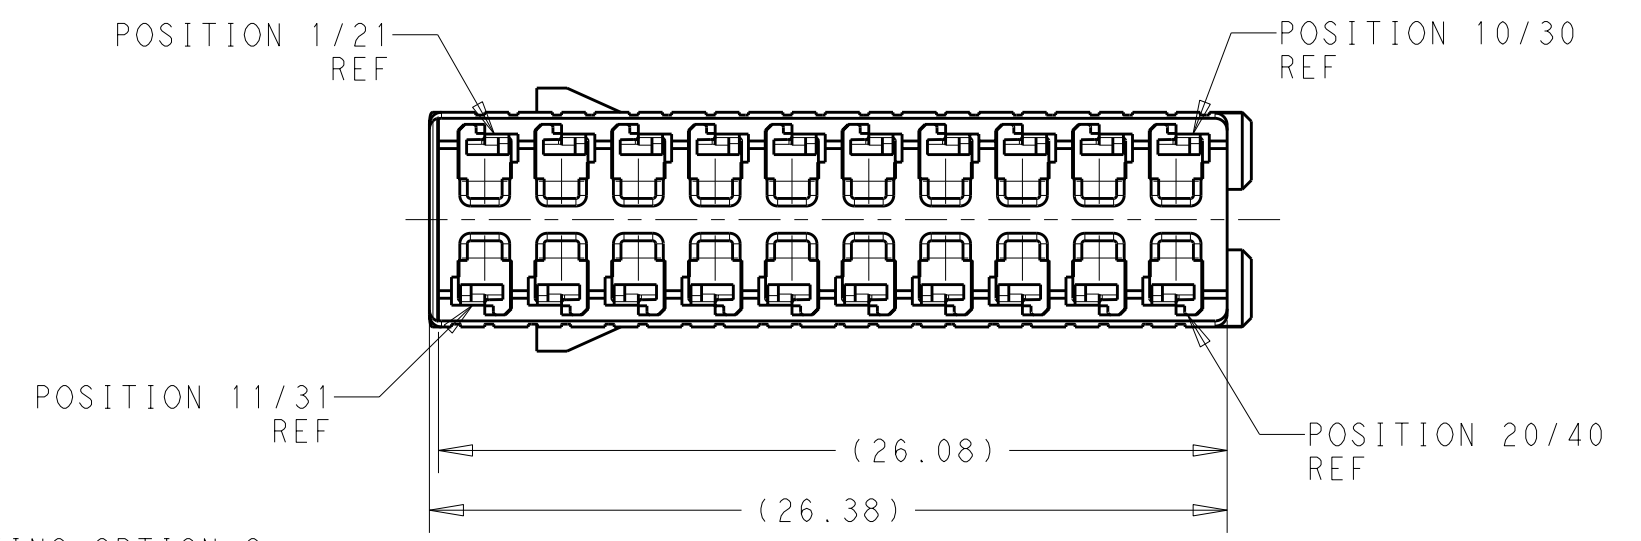

KEYING OPTION B
 P/N: 2098634-2
 COLOR: BLACK

- 1. NYLON 6/6, COLOR: BLACK, 35% GLASS FILLED.
- 2. CONTACTS SOLD SEPARATELY. SEE DRAWING NUMBER 1456574 FOR TERMINATION AND REELING OPTIONS.
- 3. NOT TOOLED

KEYING OPTION C
 P/N: 2098634-3
 COLOR: BLACK

THIS DRAWING IS A CONTROLLED DOCUMENT.		DWN S. VINAY 23MAR2010	TE Connectivity	
DIMENSIONS: mm		CHK GALEN MARTIN 23MAR2010		
TOLERANCES UNLESS OTHERWISE SPECIFIED:		APVD GALEN MARTIN 23MAR2010	NAME CARRIER, 20 POSITION, 0.64mm GENERATION Y LAC CONNECTOR	
0 PLC ±		PRODUCT SPEC -	SIZE A200779 C-2098634	
1 PLC ±		APPLICATION SPEC -	RESTRICTED TO -	
2 PLC ±		WEIGHT -	SCALE 4:1 SHEET 1 OF 1 REV A	
3 PLC ±		CUSTOMER DRAWING		
4 PLC ±				
ANGLES ±1°				
FINISH				