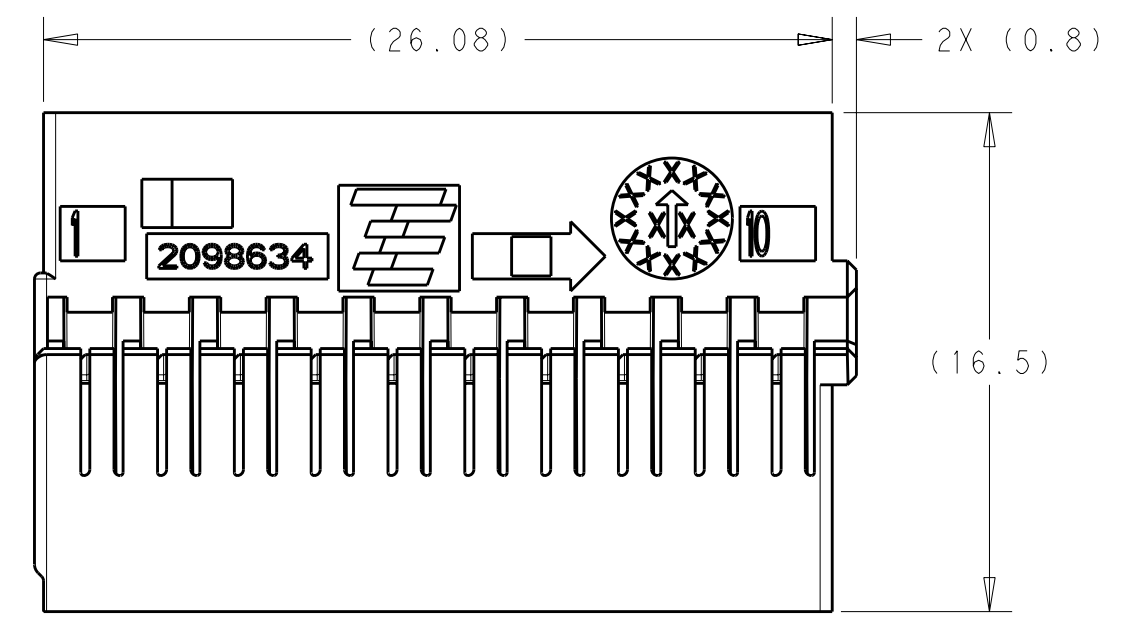

THIS DRAWING IS UNPUBLISHED. RELEASED FOR PUBLICATION 20
© COPYRIGHT 20 BY - ALL RIGHTS RESERVED.

REVISIONS					
P	LTR	DESCRIPTION	DATE	DWN	APVD
A		RELEASED PER ECO-11-017336	24AUG2011	DD	GM

ISOMETRIC VIEWS