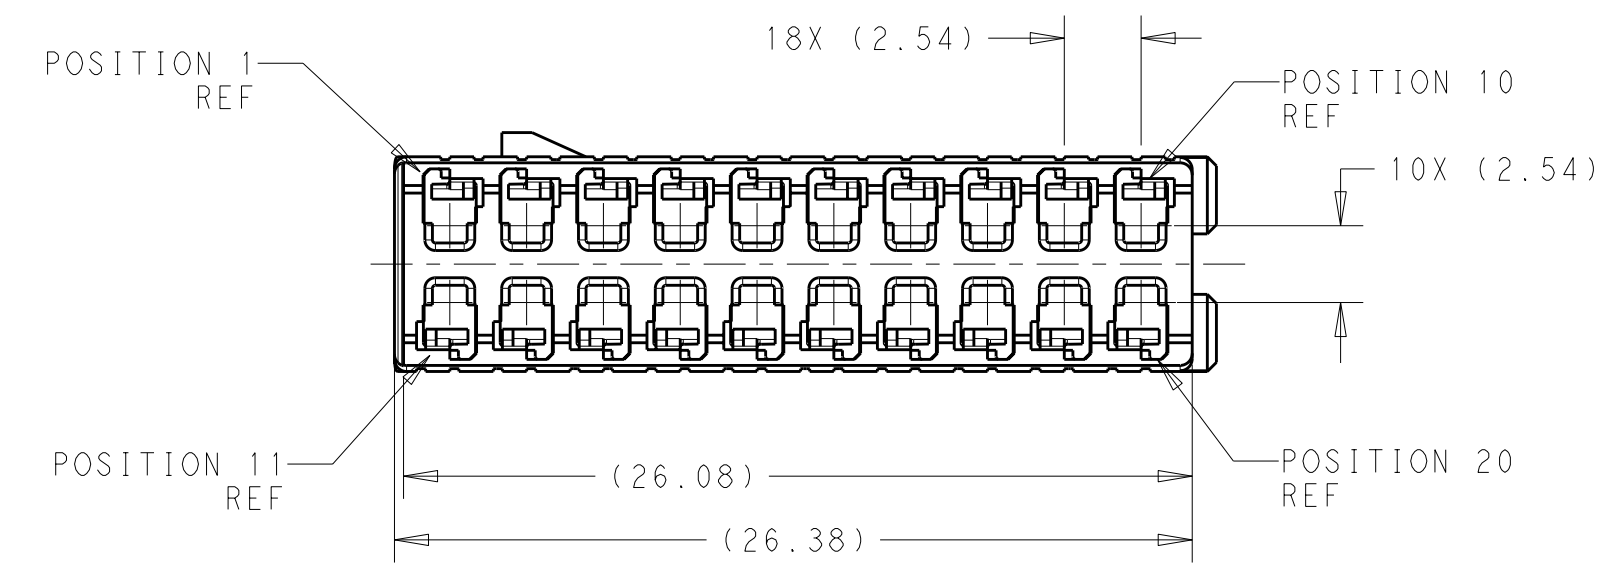

KEYING OPTION B  
 P/N: 2098634-2  
 COLOR: BLACK

- 1. NYLON 6/6, COLOR: BLACK, 35% GLASS FILLED.
- 2. CONTACTS SOLD SEPARATELY. SEE DRAWING NUMBER 1456574 FOR TERMINATION AND REELING OPTIONS.
- 3. NOT TOOLED

KEYING OPTION C  
 P/N: 2098634-3  
 COLOR: BLACK

THIS DRAWING IS A CONTROLLED DOCUMENT.		DWN S. VINAY 23MAR2010	TE Connectivity	
DIMENSIONS: mm		CHK GALEN MARTIN 23MAR2010		
TOLERANCES UNLESS OTHERWISE SPECIFIED:		APVD GALEN MARTIN 23MAR2010	NAME CARRIER, 20 POSITION, 0.64mm GENERATION Y LAC CONNECTOR	
0 PLC ±		PRODUCT SPEC -	SIZE A200779 C-2098634	
1 PLC ±		APPLICATION SPEC -	RESTRICTED TO -	
2 PLC ±		WEIGHT -	SCALE 4:1 SHEET 1 OF 1 REV A	
3 PLC ±		CUSTOMER DRAWING		
4 PLC ±				
ANGLES ±1°				
FINISH				