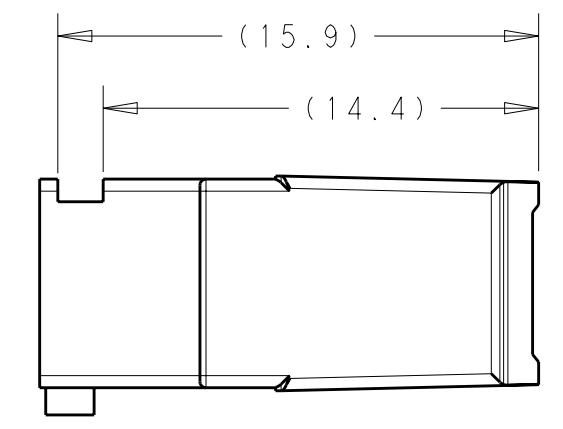

KEYING OPTION B  
 P/N: 2098634-2  
 COLOR: BLACK

- 1. NYLON 6/6, COLOR: BLACK, 35% GLASS FILLED.
- 2. CONTACTS SOLD SEPARATELY. SEE DRAWING NUMBER 1456574 FOR TERMINATION AND REELING OPTIONS.
- 3. NOT TOOLED

KEYING OPTION C  
 P/N: 2098634-3  
 COLOR: BLACK

THIS DRAWING IS A CONTROLLED DOCUMENT.		DWN S. VINAY 23MAR2010	TE Connectivity	
DIMENSIONS: mm		CHK GALEN MARTIN 23MAR2010		
TOLERANCES UNLESS OTHERWISE SPECIFIED:		APVD GALEN MARTIN 23MAR2010	NAME CARRIER, 20 POSITION, 0.64mm GENERATION Y LAC CONNECTOR	
0 PLC ±		PRODUCT SPEC -	SIZE A200779 C-2098634	
1 PLC ±		APPLICATION SPEC -	RESTRICTED TO -	
2 PLC ±		WEIGHT -	SCALE 4:1 SHEET 1 OF 1 REV A	
3 PLC ±		CUSTOMER DRAWING		
4 PLC ±				
ANGLES ±1°				
FINISH				