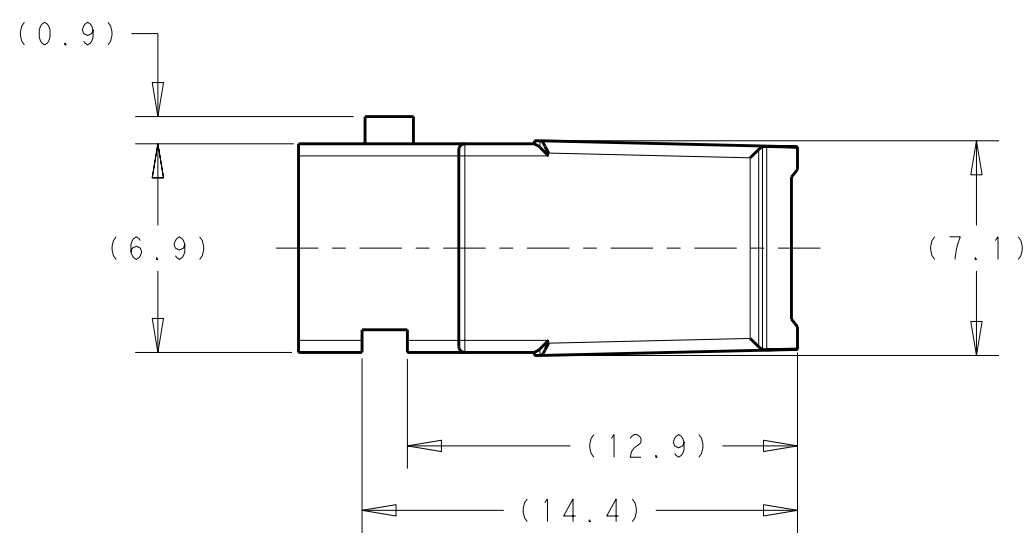

KEYING OPTION B  
 P/N: 2098634-2  
 COLOR: BLACK

- 1. NYLON 6/6, COLOR: BLACK, 35% GLASS FILLED.
- 2. CONTACTS SOLD SEPARATELY. SEE DRAWING NUMBER 1456574 FOR TERMINATION AND REELING OPTIONS.
- 3. NOT TOOLED

KEYING OPTION C  
 P/N: 2098634-3  
 COLOR: BLACK

THIS DRAWING IS A CONTROLLED DOCUMENT.		DWN S. VINAY 23MAR2010	TE Connectivity	
DIMENSIONS: mm		CHK GALEN MARTIN 23MAR2010		
TOLERANCES UNLESS OTHERWISE SPECIFIED:		APVD GALEN MARTIN 23MAR2010	NAME CARRIER, 20 POSITION, 0.64mm GENERATION Y LAC CONNECTOR	
0 PLC ±		PRODUCT SPEC -	SIZE A200779 C-2098634	
1 PLC ±		APPLICATION SPEC -	RESTRICTED TO -	
2 PLC ±		WEIGHT -	SCALE 4:1 SHEET 1 OF 1 REV A	
3 PLC ±		CUSTOMER DRAWING		
4 PLC ±				
ANGLES ±1°				
FINISH				