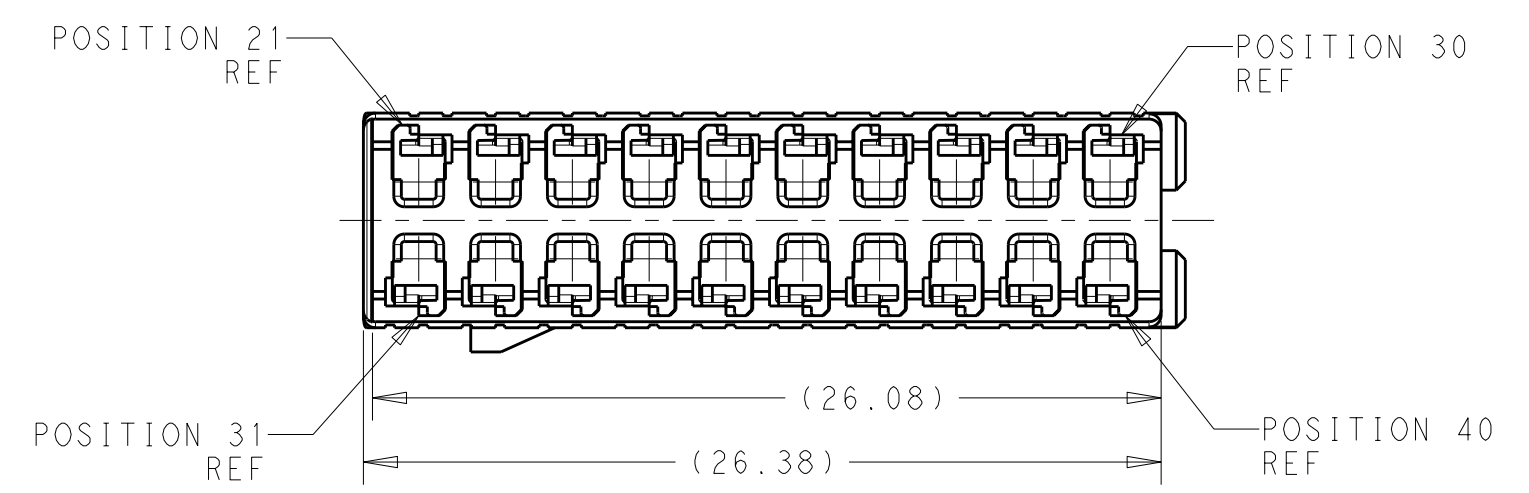

KEYING OPTION B  
 P/N: 2098634-2  
 COLOR: BLACK

- 1. NYLON 6/6, COLOR: BLACK, 35% GLASS FILLED.
- 2. CONTACTS SOLD SEPARATELY. SEE DRAWING NUMBER 1456574 FOR TERMINATION AND REELING OPTIONS.
- 3. NOT TOOLED

KEYING OPTION C  
 P/N: 2098634-3  
 COLOR: BLACK

THIS DRAWING IS A CONTROLLED DOCUMENT.		DWN S. VINAY 23MAR2010	TE Connectivity	
DIMENSIONS: mm		CHK GALEN MARTIN 23MAR2010		
TOLERANCES UNLESS OTHERWISE SPECIFIED:		APVD GALEN MARTIN 23MAR2010	NAME CARRIER, 20 POSITION, 0.64mm GENERATION Y LAC CONNECTOR	
0 PLC ±		PRODUCT SPEC -	SIZE A200779 C-2098634	
1 PLC ±		APPLICATION SPEC -	RESTRICTED TO -	
2 PLC ±		WEIGHT -	SCALE 4:1 SHEET 1 OF 1 REV A	
3 PLC ±		CUSTOMER DRAWING		
4 PLC ±				
ANGLES ±1°				
FINISH				