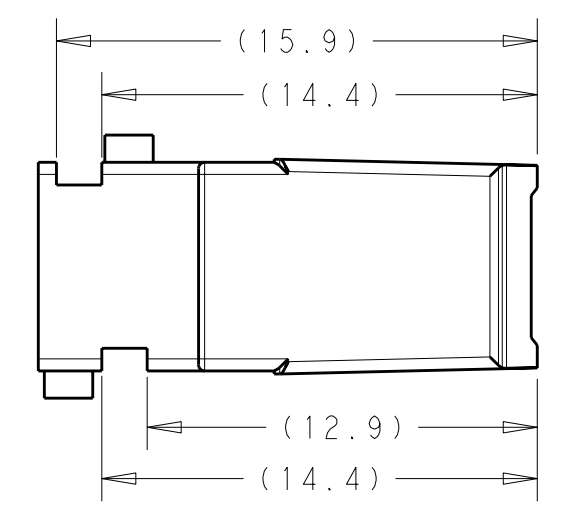

KEYING OPTION B  
 P/N: 2098634-2  
 COLOR: BLACK

- 1. NYLON 6/6, COLOR: BLACK, 35% GLASS FILLED.
- 2. CONTACTS SOLD SEPARATELY. SEE DRAWING NUMBER 1456574 FOR TERMINATION AND REELING OPTIONS.
- 3. NOT TOOLED

KEYING OPTION C  
 P/N: 2098634-3  
 COLOR: BLACK

THIS DRAWING IS A CONTROLLED DOCUMENT.		DWN S. VINAY 23MAR2010	TE Connectivity	
DIMENSIONS: mm		CHK GALEN MARTIN 23MAR2010		
TOLERANCES UNLESS OTHERWISE SPECIFIED:		APVD GALEN MARTIN 23MAR2010	NAME CARRIER, 20 POSITION, 0.64mm GENERATION Y LAC CONNECTOR	
0 PLC ±		PRODUCT SPEC -	SIZE A200779 C-2098634	
1 PLC ±		APPLICATION SPEC -	RESTRICTED TO -	
2 PLC ±		WEIGHT -	SCALE 4:1 SHEET 1 OF 1 REV A	
3 PLC ±		CUSTOMER DRAWING		
4 PLC ±				
ANGLES ±1°				
FINISH				