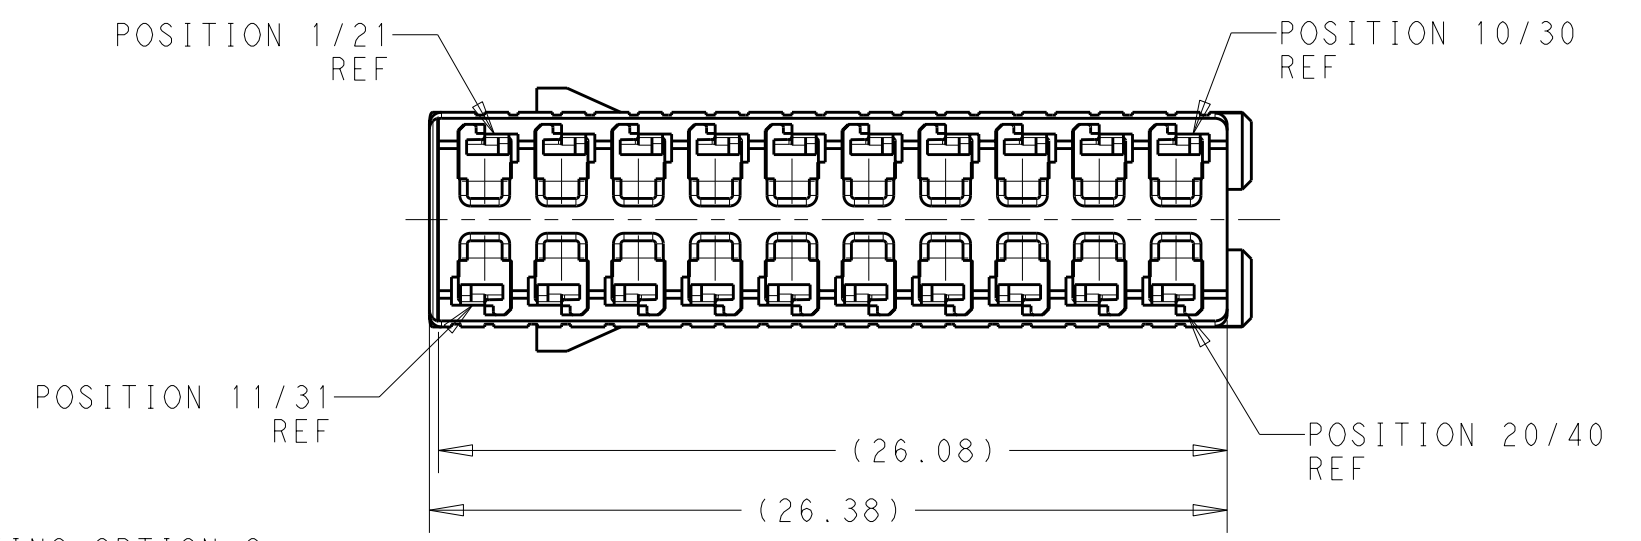

KEYING OPTION B  
 P/N: 2098634-2  
 COLOR: BLACK

- 1. NYLON 6/6, COLOR: BLACK, 35% GLASS FILLED.
- 2. CONTACTS SOLD SEPARATELY. SEE DRAWING NUMBER 1456574 FOR TERMINATION AND REELING OPTIONS.
- 3. NOT TOOLED

KEYING OPTION C  
 P/N: 2098634-3  
 COLOR: BLACK

THIS DRAWING IS A CONTROLLED DOCUMENT.		DWN S. VINAY 23MAR2010	TE Connectivity	
DIMENSIONS: mm		CHK GALEN MARTIN 23MAR2010		
TOLERANCES UNLESS OTHERWISE SPECIFIED:		APVD GALEN MARTIN 23MAR2010	NAME CARRIER, 20 POSITION, 0.64mm GENERATION Y LAC CONNECTOR	
0 PLC ±		PRODUCT SPEC -	SIZE A200779 C-2098634	
1 PLC ±		APPLICATION SPEC -	RESTRICTED TO -	
2 PLC ±		WEIGHT -	SCALE 4:1 SHEET 1 OF 1 REV A	
3 PLC ±		CUSTOMER DRAWING		
4 PLC ±				
ANGLES ±1°				
FINISH				