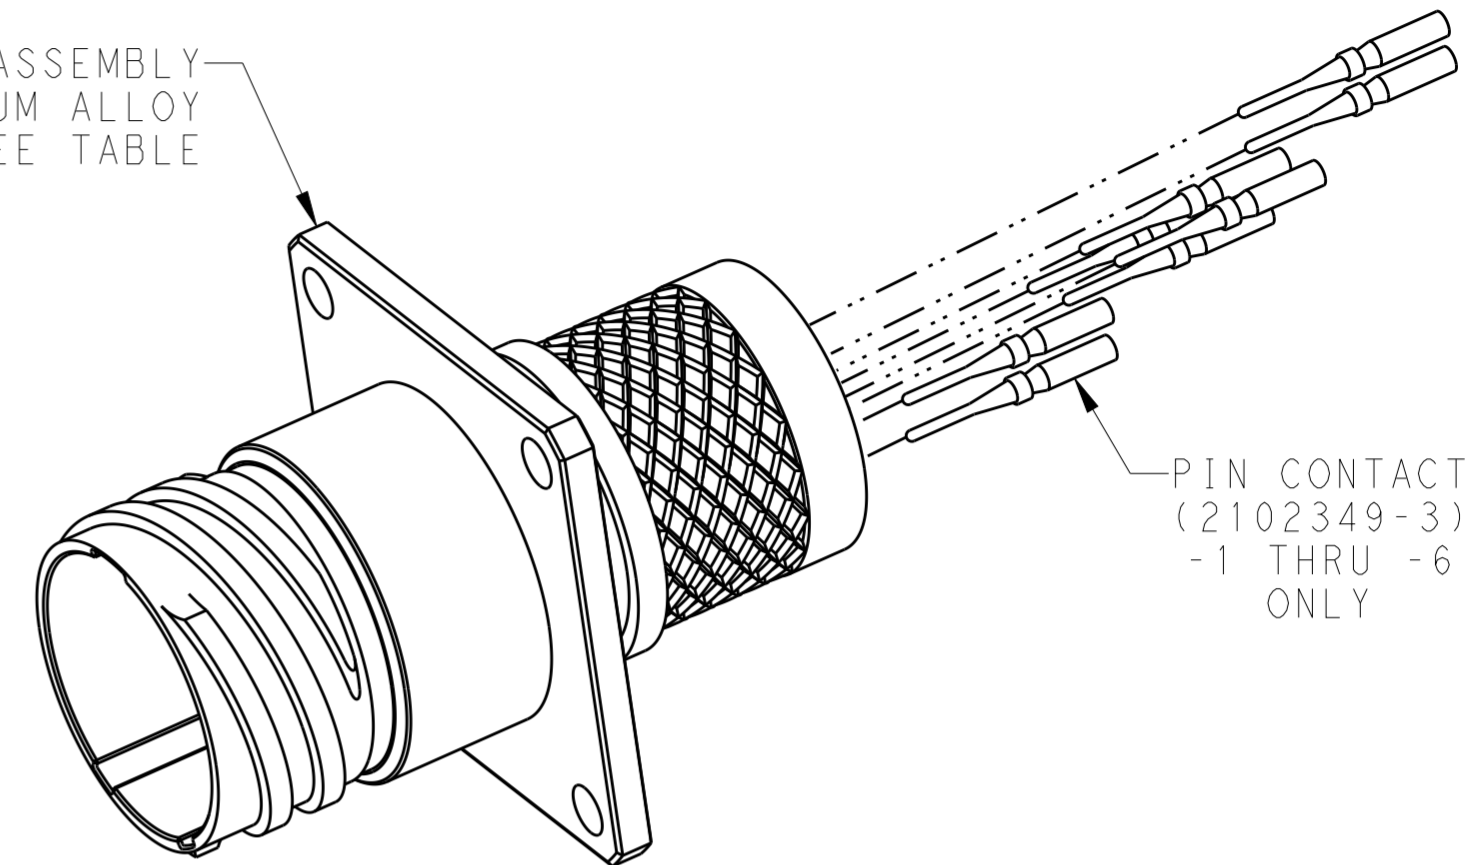

P	LTR	DESCRIPTION	DATE	DWN	APVD
E		REV PER ECO 20-012260	9-2-20	CT	DM

KEY OPTION	KEY ROTATION	
	"R"	"S"
NORMAL	150°	210°
A	140°	215°
B	132°	248°

RECEPTACLE ASSEMBLY
SHELL MAT'L: ALUMINUM ALLOY
FINISH: SEE TABLE

---	NORMAL	BLACK ZINC NICKEL PLATE	2102343-8
---	NORMAL	NICKEL PLATE	2102343-7
10	B	BLACK ZINC NICKEL PLATE	2102343-6
10	B	NICKEL PLATE	2102343-5
10	A	BLACK ZINC NICKEL PLATE	2102343-4
10	A	NICKEL PLATE	2102343-3
10	NORMAL	BLACK ZINC NICKEL PLATE	2102343-2
10	NORMAL	NICKEL PLATE	2102343-1
PIN CONTACT QTY 50um GOLD PLATE	KEYING OPTION	FINISH	PART NUMBER

THIS DRAWING IS A CONTROLLED DOCUMENT. DIMENSIONING AND TOLERANCING PER ASME Y14.5M (ISO STANDARDS)		DWN MCKIBBEN, JOHN CHK DOWHOWER, KENNETH APVD DOWHOWER, KENNETH		
DIMENSIONS: INCHES [mm]		PRODUCT SPEC 108-2482		NAME RECEPTACLE ASSEMBLY KIT
TOLERANCES UNLESS OTHERWISE SPECIFIED: 0 PLC ± 1 PLC ± 2 PLC ± 3 PLC ±.005 [0.13] 4 PLC ± ANGLES ± FINISH SEE TABLE		APPLICATION SPEC 114-32025		SIZE A2 CAGE CODE 00779 DRAWING NO. C-2102343
MATERIAL		WEIGHT		RESTRICTED TO
		CUSTOMER DRAWING		SCALE 3:1 SHEET 1 OF 1 REV E