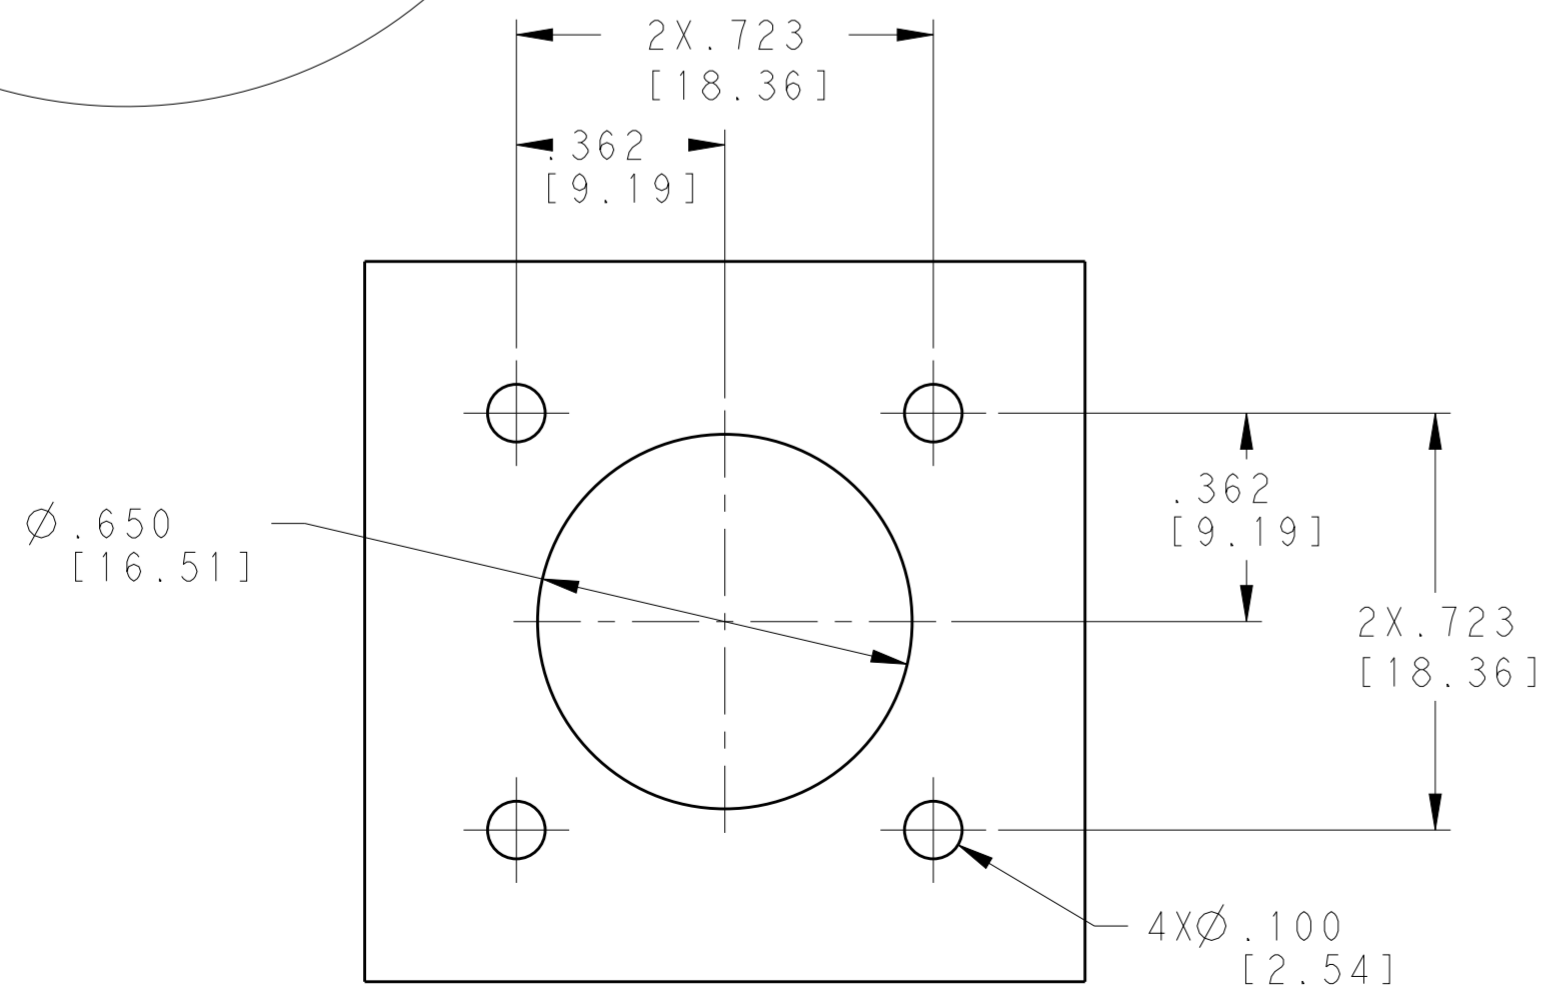

P	LTR	DESCRIPTION	DATE	DWN	APVD
E		REV PER ECO 20-012260	9-2-20	CT	DM

KEY OPTION	KEY ROTATION	
	"R"	"S"
NORMAL	150°	210°
A	140°	215°
B	132°	248°

RECEPTACLE ASSEMBLY
SHELL MAT'L: ALUMINUM ALLOY
FINISH: SEE TABLE

---	NORMAL	BLACK ZINC NICKEL PLATE	2102343-8
---	NORMAL	NICKEL PLATE	2102343-7
10	B	BLACK ZINC NICKEL PLATE	2102343-6
10	B	NICKEL PLATE	2102343-5
10	A	BLACK ZINC NICKEL PLATE	2102343-4
10	A	NICKEL PLATE	2102343-3
10	NORMAL	BLACK ZINC NICKEL PLATE	2102343-2
10	NORMAL	NICKEL PLATE	2102343-1
PIN CONTACT QTY 50um GOLD PLATE	KEYING OPTION	FINISH	PART NUMBER

THIS DRAWING IS A CONTROLLED DOCUMENT. DIMENSIONING AND TOLERANCING PER ASME Y14.5M (ISO STANDARDS)		DWN MCKIBBEN, JOHN CHK DOWHOWER, KENNETH APVD DOWHOWER, KENNETH		
DIMENSIONS: INCHES [mm]		PRODUCT SPEC 108-2482		NAME RECEPTACLE ASSEMBLY KIT
TOLERANCES UNLESS OTHERWISE SPECIFIED: 0 PLC ± 1 PLC ± 2 PLC ± 3 PLC ±.005 [0.13] 4 PLC ± ANGLES ± FINISH SEE TABLE		APPLICATION SPEC 114-32025		SIZE A2 CAGE CODE 00779 DRAWING NO. C-2102343
MATERIAL		WEIGHT		RESTRICTED TO
		CUSTOMER DRAWING		SCALE 3:1 SHEET 1 OF 1 REV E