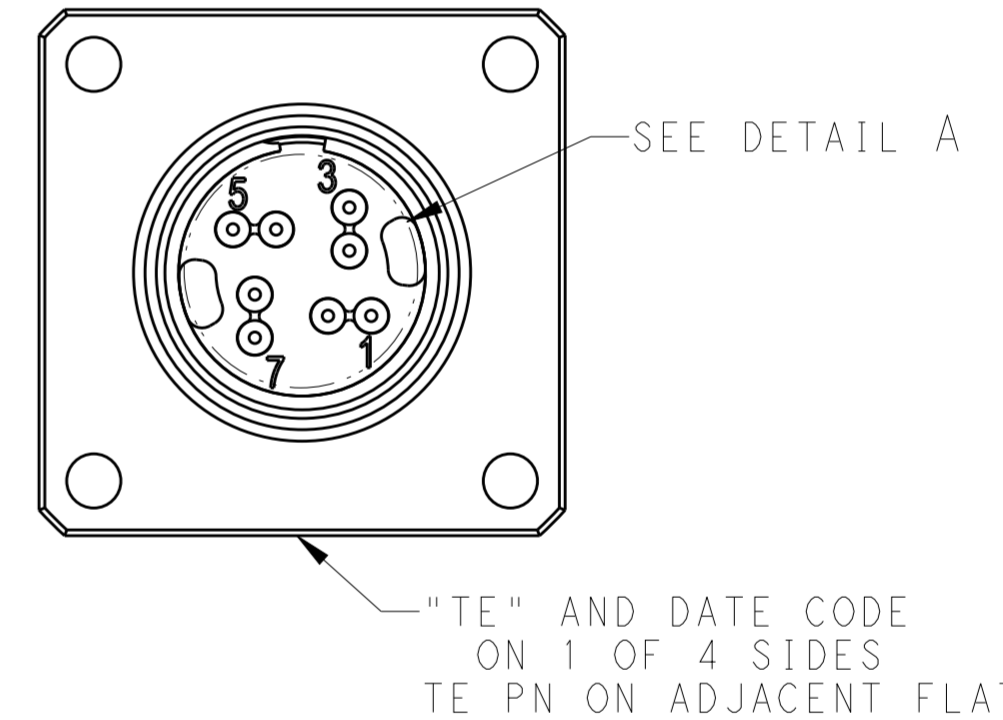

P	LTR	DESCRIPTION	DATE	DWN	APVD
E		REV PER ECO 20-012260	9-2-20	CT	DM

KEY OPTION	KEY ROTATION	
	"R"	"S"
NORMAL	150°	210°
A	140°	215°
B	132°	248°

RECEPTACLE ASSEMBLY
SHELL MAT'L: ALUMINUM ALLOY
FINISH: SEE TABLE

---	NORMAL	BLACK ZINC NICKEL PLATE	2102343-8
---	NORMAL	NICKEL PLATE	2102343-7
10	B	BLACK ZINC NICKEL PLATE	2102343-6
10	B	NICKEL PLATE	2102343-5
10	A	BLACK ZINC NICKEL PLATE	2102343-4
10	A	NICKEL PLATE	2102343-3
10	NORMAL	BLACK ZINC NICKEL PLATE	2102343-2
10	NORMAL	NICKEL PLATE	2102343-1
PIN CONTACT QTY 50um GOLD PLATE	KEYING OPTION	FINISH	PART NUMBER

THIS DRAWING IS A CONTROLLED DOCUMENT. DIMENSIONING AND TOLERANCING PER ASME Y14.5M (ISO STANDARDS)		DWN MCKIBBEN, JOHN CHK DOWHOWER, KENNETH APVD DOWHOWER, KENNETH		
DIMENSIONS: INCHES [mm]		PRODUCT SPEC 108-2482		NAME RECEPTACLE ASSEMBLY KIT
TOLERANCES UNLESS OTHERWISE SPECIFIED: 0 PLC ± 1 PLC ± 2 PLC ± 3 PLC ±.005 [0.13] 4 PLC ± ANGLES ± FINISH SEE TABLE		APPLICATION SPEC 114-32025		SIZE A2 CAGE CODE 00779 DRAWING NO. C-2102343
MATERIAL		WEIGHT		RESTRICTED TO
		CUSTOMER DRAWING		SCALE 3:1 SHEET 1 OF 1 REV E