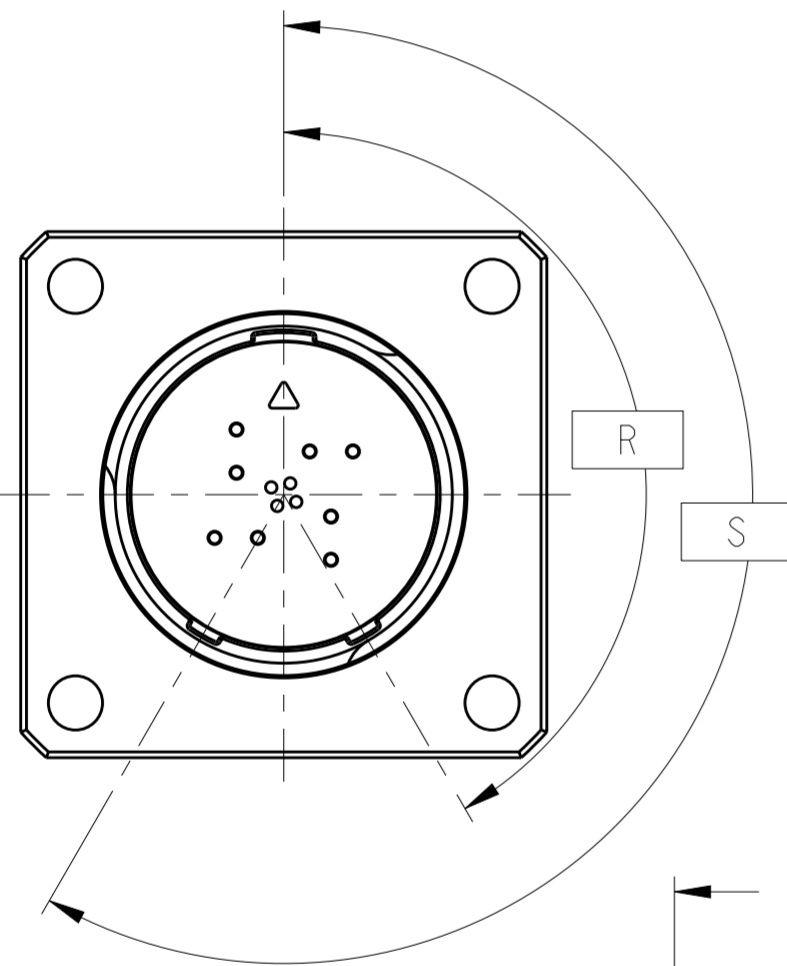

P	LTR	DESCRIPTION	DATE	DWN	APVD
E		REV PER ECO 20-012260	9-2-20	CT	DM

KEY OPTION	KEY ROTATION	
	"R"	"S"
NORMAL	150°	210°
A	140°	215°
B	132°	248°

RECEPTACLE ASSEMBLY
SHELL MAT'L: ALUMINUM ALLOY
FINISH: SEE TABLE

---	NORMAL	BLACK ZINC NICKEL PLATE	2102343-8
---	NORMAL	NICKEL PLATE	2102343-7
10	B	BLACK ZINC NICKEL PLATE	2102343-6
10	B	NICKEL PLATE	2102343-5
10	A	BLACK ZINC NICKEL PLATE	2102343-4
10	A	NICKEL PLATE	2102343-3
10	NORMAL	BLACK ZINC NICKEL PLATE	2102343-2
10	NORMAL	NICKEL PLATE	2102343-1
PIN CONTACT QTY 50um GOLD PLATE	KEYING OPTION	FINISH	PART NUMBER

THIS DRAWING IS A CONTROLLED DOCUMENT. DIMENSIONING AND TOLERANCING PER ASME Y14.5M (ISO STANDARDS)		DWN MCKIBBEN, JOHN CHK DOWHOWER, KENNETH APVD DOWHOWER, KENNETH		
DIMENSIONS: INCHES [mm]		PRODUCT SPEC 108-2482		NAME RECEPTACLE ASSEMBLY KIT
TOLERANCES UNLESS OTHERWISE SPECIFIED: 0 PLC ± 1 PLC ± 2 PLC ± 3 PLC ±.005 [0.13] 4 PLC ± ANGLES ± FINISH SEE TABLE		APPLICATION SPEC 114-32025		SIZE A2 CAGE CODE 00779 DRAWING NO. C-2102343
MATERIAL		WEIGHT		RESTRICTED TO
		CUSTOMER DRAWING		SCALE 3:1 SHEET 1 OF 1 REV E