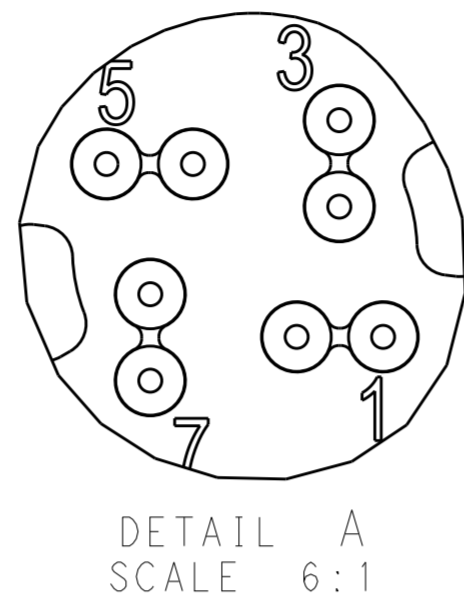

P	LTR	DESCRIPTION	DATE	DWN	APVD
E		REV PER ECO 20-012260	9-2-20	CT	DM

KEY OPTION	KEY ROTATION	
	"R"	"S"
NORMAL	150°	210°
A	140°	215°
B	132°	248°

RECEPTACLE ASSEMBLY
SHELL MAT'L: ALUMINUM ALLOY
FINISH: SEE TABLE

---	NORMAL	BLACK ZINC NICKEL PLATE	2102343-8
---	NORMAL	NICKEL PLATE	2102343-7
10	B	BLACK ZINC NICKEL PLATE	2102343-6
10	B	NICKEL PLATE	2102343-5
10	A	BLACK ZINC NICKEL PLATE	2102343-4
10	A	NICKEL PLATE	2102343-3
10	NORMAL	BLACK ZINC NICKEL PLATE	2102343-2
10	NORMAL	NICKEL PLATE	2102343-1
PIN CONTACT QTY 50um GOLD PLATE	KEYING OPTION	FINISH	PART NUMBER

THIS DRAWING IS A CONTROLLED DOCUMENT. DIMENSIONING AND TOLERANCING PER ASME Y14.5M (ISO STANDARDS)		DWN MCKIBBEN, JOHN CHK DOWHOWER, KENNETH APVD DOWHOWER, KENNETH		
DIMENSIONS: INCHES [mm]		PRODUCT SPEC 108-2482		NAME RECEPTACLE ASSEMBLY KIT
TOLERANCES UNLESS OTHERWISE SPECIFIED: 0 PLC ± 1 PLC ± 2 PLC ± 3 PLC ±.005 [0.13] 4 PLC ± ANGLES ± FINISH SEE TABLE		APPLICATION SPEC 114-32025		SIZE A2 CAGE CODE 00779 DRAWING NO. C-2102343
MATERIAL		WEIGHT		RESTRICTED TO
		CUSTOMER DRAWING		SCALE 3:1 SHEET 1 OF 1 REV E