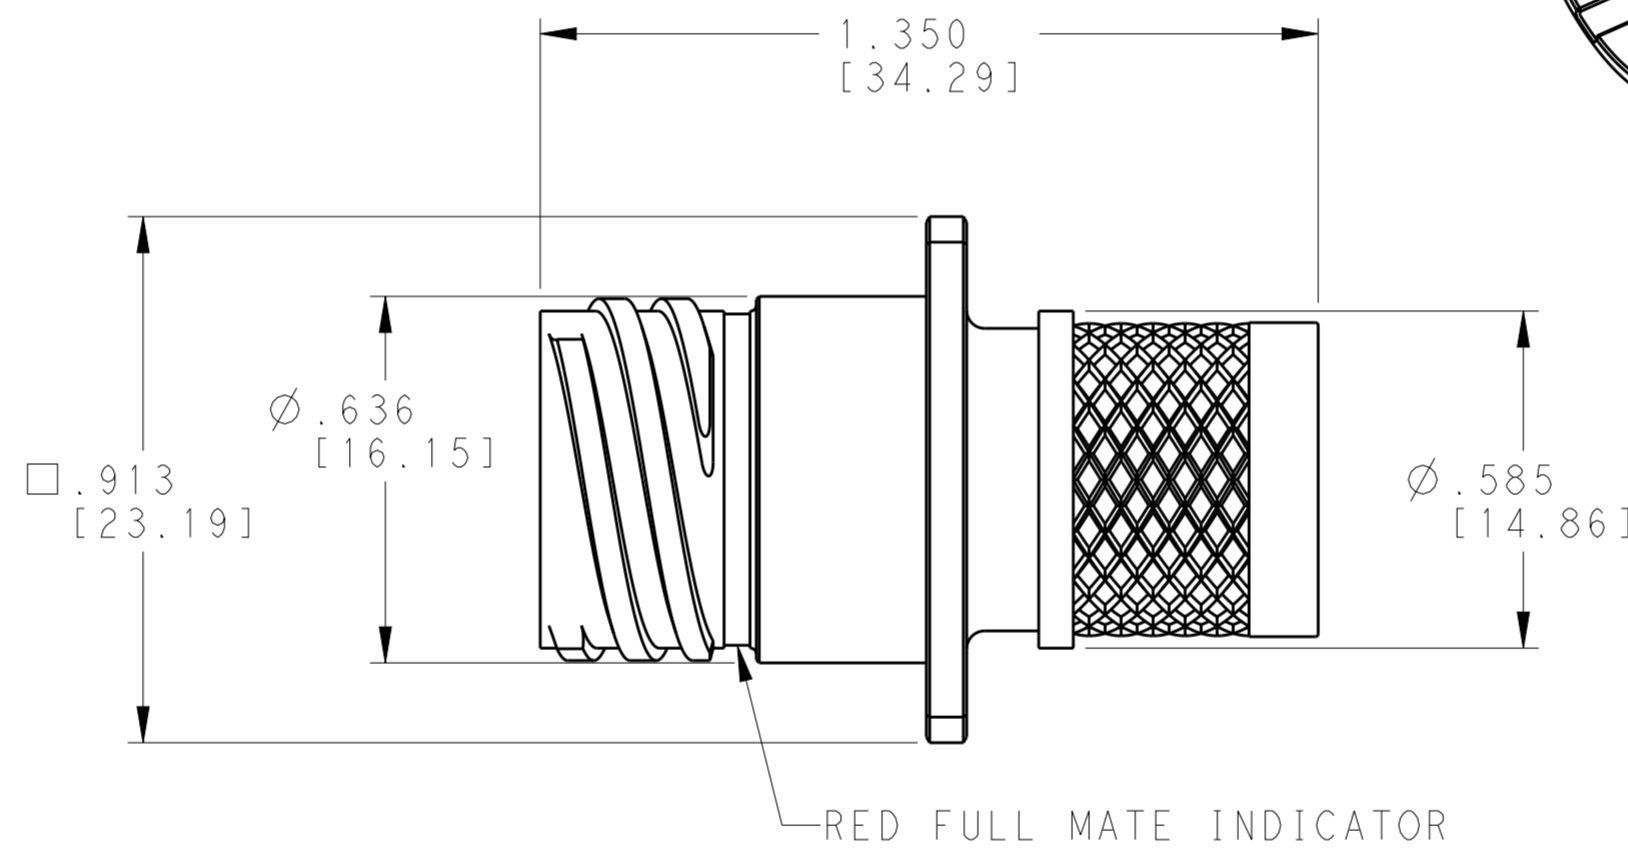

P	LTR	DESCRIPTION	DATE	DWN	APVD
E		REV PER ECO 20-012260	9-2-20	CT	DM

KEY OPTION	KEY ROTATION	
	"R"	"S"
NORMAL	150°	210°
A	140°	215°
B	132°	248°

RECEPTACLE ASSEMBLY
SHELL MAT'L: ALUMINUM ALLOY
FINISH: SEE TABLE

---	NORMAL	BLACK ZINC NICKEL PLATE	2102343-8
---	NORMAL	NICKEL PLATE	2102343-7
10	B	BLACK ZINC NICKEL PLATE	2102343-6
10	B	NICKEL PLATE	2102343-5
10	A	BLACK ZINC NICKEL PLATE	2102343-4
10	A	NICKEL PLATE	2102343-3
10	NORMAL	BLACK ZINC NICKEL PLATE	2102343-2
10	NORMAL	NICKEL PLATE	2102343-1
PIN CONTACT QTY 50um GOLD PLATE	KEYING OPTION	FINISH	PART NUMBER

THIS DRAWING IS A CONTROLLED DOCUMENT. DIMENSIONING AND TOLERANCING PER ASME Y14.5M (ISO STANDARDS)		DWN MCKIBBEN, JOHN CHK DOWHOWER, KENNETH APVD DOWHOWER, KENNETH		
DIMENSIONS: INCHES [mm]		PRODUCT SPEC 108-2482		NAME RECEPTACLE ASSEMBLY KIT
TOLERANCES UNLESS OTHERWISE SPECIFIED: 0 PLC ± 1 PLC ± 2 PLC ± 3 PLC ±.005 [0.13] 4 PLC ± ANGLES ± FINISH SEE TABLE		APPLICATION SPEC 114-32025		SIZE A2 CAGE CODE 00779 DRAWING NO. C-2102343
MATERIAL		WEIGHT		RESTRICTED TO
		CUSTOMER DRAWING		SCALE 3:1 SHEET 1 OF 1 REV E