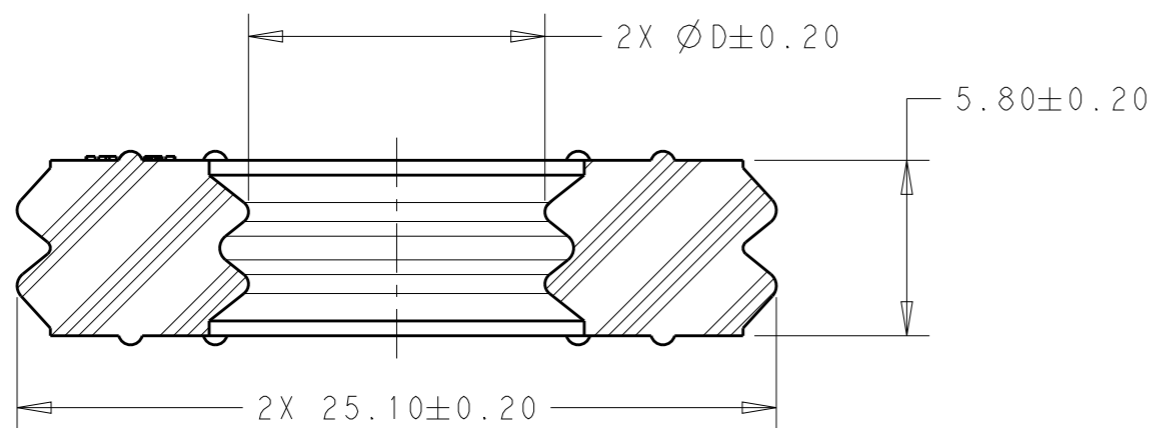

SCALE 2:1

SECTION A-A

1. NO DAMAGES, SINK MARKS, CAVITIES AND FLOW LINES PERMITTED
- 2 MATERIAL: 30 DUROMETER INHERENTLY LUBRICATED SILICONE  
COLOR: SEE TABLE
- 3 AROUND NO FLASH PERMITTED
4. NOTE DELETED

7.70	1.86 g	PURPLE	9.30-10.10	A	2103154-3
8.50	1.79 g	RED	9.80-10.50	A	2103154-2
9.80	1.63 g	YELLOW	10.70-11.40	A	2103154-1
D	WEIGHT	COLOR	CABLE DIAMETER	REV	PART NO

THIS DRAWING IS A CONTROLLED DOCUMENT.		DWN D. RHEIN 16MAR2011	 TE Connectivity		
DIMENSIONS: mm		CHK D. RHEIN 16MAR2011			
TOLERANCES UNLESS OTHERWISE SPECIFIED:		APVD J. BOLEWITZ 16MAR2011	NAME CABLE SEAL HVA280 MULTI-CORE		
0 PLC ± 1 PLC ±0.2 2 PLC ±0.16 3 PLC ± 4 PLC ± ANGLES ±2°		PRODUCT SPEC	RESTRICTED TO		
MATERIAL		APPLICATION SPEC	SIZE A3	CAGE CODE 00779	DRAWING NO C-2103154
FINISH		WEIGHT SEE TABLE	SCALE 4:1 SHEET 1 OF 1 REV A3		
		CUSTOMER DRAWING			