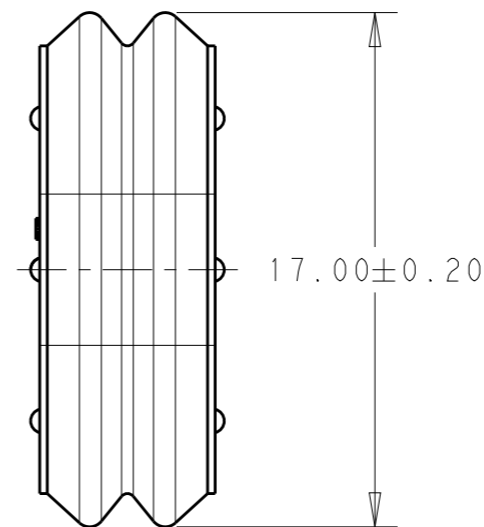

SCALE 2:1

SECTION A-A

1. NO DAMAGES, SINK MARKS, CAVITIES AND FLOW LINES PERMITTED
- 2 MATERIAL: 30 DUROMETER INHERENTLY LUBRICATED SILICONE  
COLOR: SEE TABLE
- 3 AROUND NO FLASH PERMITTED
4. NOTE DELETED

7.70	1.86 g	PURPLE	9.30-10.10	A	2103154-3
8.50	1.79 g	RED	9.80-10.50	A	2103154-2
9.80	1.63 g	YELLOW	10.70-11.40	A	2103154-1
D	WEIGHT	COLOR	CABLE DIAMETER	REV	PART NO

THIS DRAWING IS A CONTROLLED DOCUMENT.		DWN D. RHEIN 16MAR2011	 TE Connectivity		
DIMENSIONS: mm		CHK D. RHEIN 16MAR2011			
TOLERANCES UNLESS OTHERWISE SPECIFIED:		APVD J. BOLEWITZ 16MAR2011	NAME CABLE SEAL HVA280 MULTI-CORE		
0 PLC ± 1 PLC ±0.2 2 PLC ±0.16 3 PLC ± 4 PLC ± ANGLES ±2°		PRODUCT SPEC	RESTRICTED TO		
MATERIAL		APPLICATION SPEC	SIZE A3	CAGE CODE 00779	DRAWING NO C-2103154
FINISH		WEIGHT SEE TABLE	SCALE 4:1 SHEET 1 OF 1 REV A3		
		CUSTOMER DRAWING			