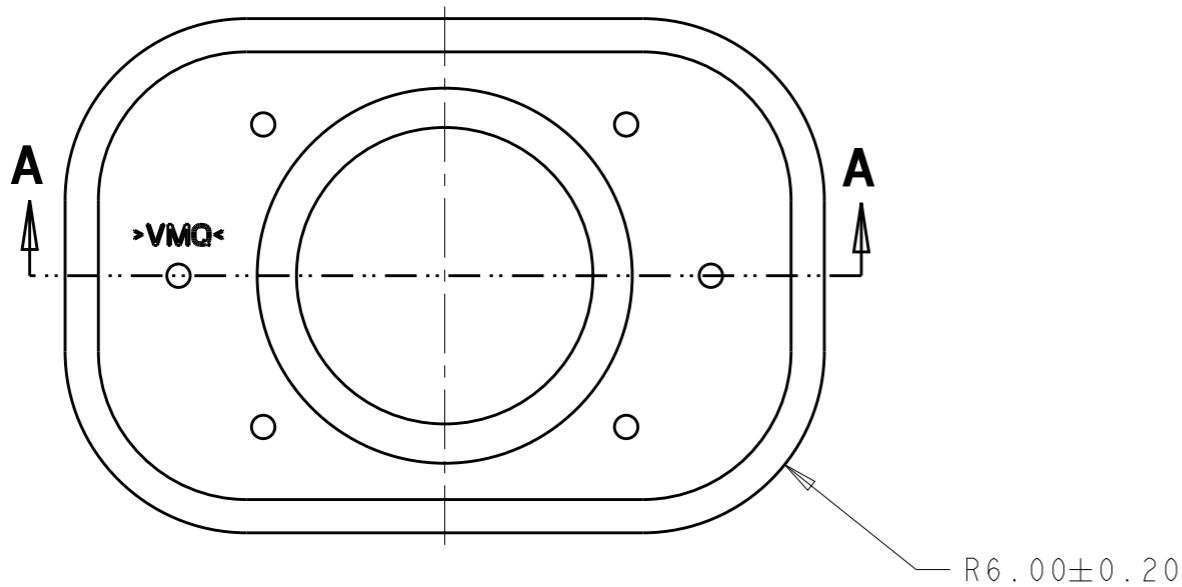

SCALE 2:1

SECTION A-A

1. NO DAMAGES, SINK MARKS, CAVITIES AND FLOW LINES PERMITTED
- 2 MATERIAL: 30 DUROMETER INHERENTLY LUBRICATED SILICONE  
COLOR: SEE TABLE
- 3 AROUND NO FLASH PERMITTED
4. NOTE DELETED

7.70	1.86 g	PURPLE	9.30-10.10	A	2103154-3
8.50	1.79 g	RED	9.80-10.50	A	2103154-2
9.80	1.63 g	YELLOW	10.70-11.40	A	2103154-1
D	WEIGHT	COLOR	CABLE DIAMETER	REV	PART NO

THIS DRAWING IS A CONTROLLED DOCUMENT.		DWN D. RHEIN 16MAR2011	 TE Connectivity		
DIMENSIONS: mm		CHK D. RHEIN 16MAR2011			
TOLERANCES UNLESS OTHERWISE SPECIFIED:		APVD J. BOLEWITZ 16MAR2011	NAME CABLE SEAL HVA280 MULTI-CORE		
0 PLC ± 1 PLC ±0.2 2 PLC ±0.16 3 PLC ± 4 PLC ± ANGLES ±2°		PRODUCT SPEC	RESTRICTED TO		
MATERIAL		APPLICATION SPEC	SIZE A3	CAGE CODE 00779	DRAWING NO C-2103154
FINISH		WEIGHT SEE TABLE	SCALE 4:1 SHEET 1 OF 1 REV A3		
		CUSTOMER DRAWING			