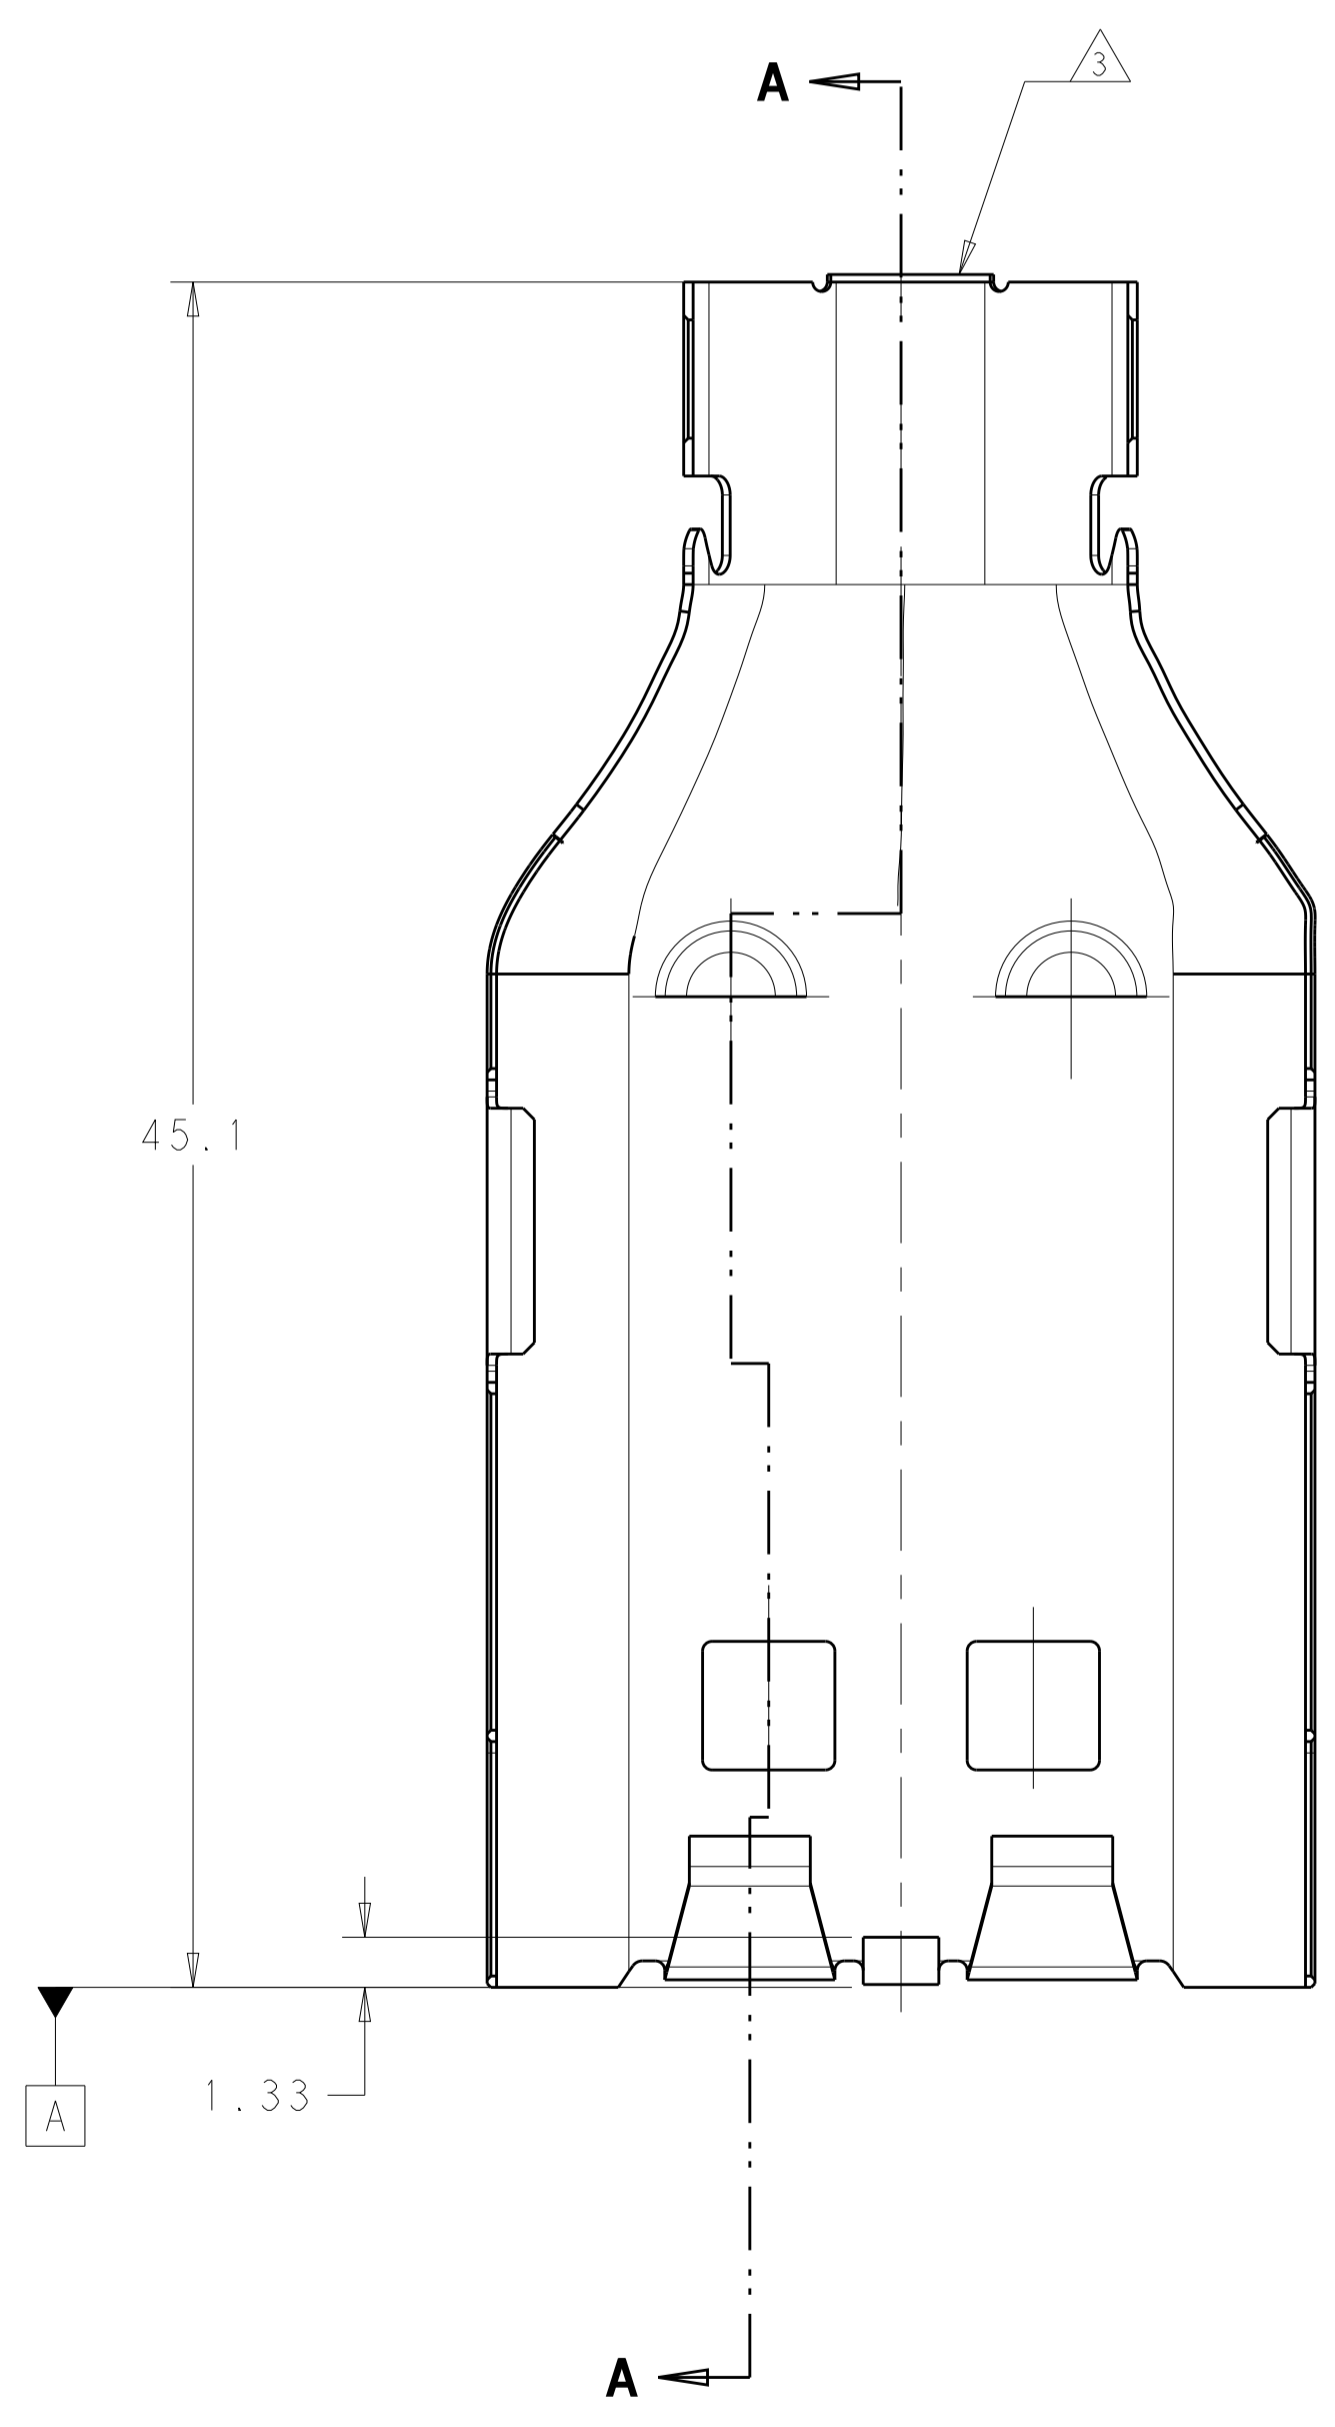

SECTION A-A

- △ MATERIAL TYPE: COPPER ALLOY
- 2. PART MUST BE FREE OF EXCESSIVE BURRS, CRACKS, OR OTHER VISUAL IMPERFECTIONS THAT MAY AFFECT FIT OR FUNCTION
- △ 0.20 MAX CUT OFF TAB LENGTH
- △ 2X BUTTED SEAM IN THIS AREA
- △ TE PART NUMBER STAMPED IN THIS AREA
- △ "S" DESIGNATION STAMPED IN THIS AREA ON SILVER PLATED SHIELDS
- △ PRELIMINARY PART - NOT RELEASED FOR PRODUCTION

△ 6	0.55	10.50	2.79 g	SILVER	A	1-2103157-2
△ 6	0.05	11.50	2.83 g	SILVER	A	1-2103157-1
△	0.55	10.50	2.80 g	TIN	1	2103157-2
△	0.05	11.50	2.85 g	TIN	A	2103157-1
MARKING	Y	Z	WEIGHT	FINISH	REV	PART NO

THIS DRAWING IS A CONTROLLED DOCUMENT. DWN: D. RHEIN 06DEC2010
 CHK: D. RHEIN 01APR2011
 APVD: J. ROLEWITZ 01APR2011

STE TE Connectivity

NAME: SHIELD, PLUG HVA280 MULTI-CORE

PRODUCT SPEC: 108-32020
 APPLICATION SPEC:

SIZE: CAGE CODE: DRAWING NO: RESTRICTED TO: A100779C=2103157

MATERIAL: SEE TABLE WEIGHT: SEE TABLE CUSTOMER DRAWING SCALE: 5:1 SHEET 1 OF 1 REV: A3