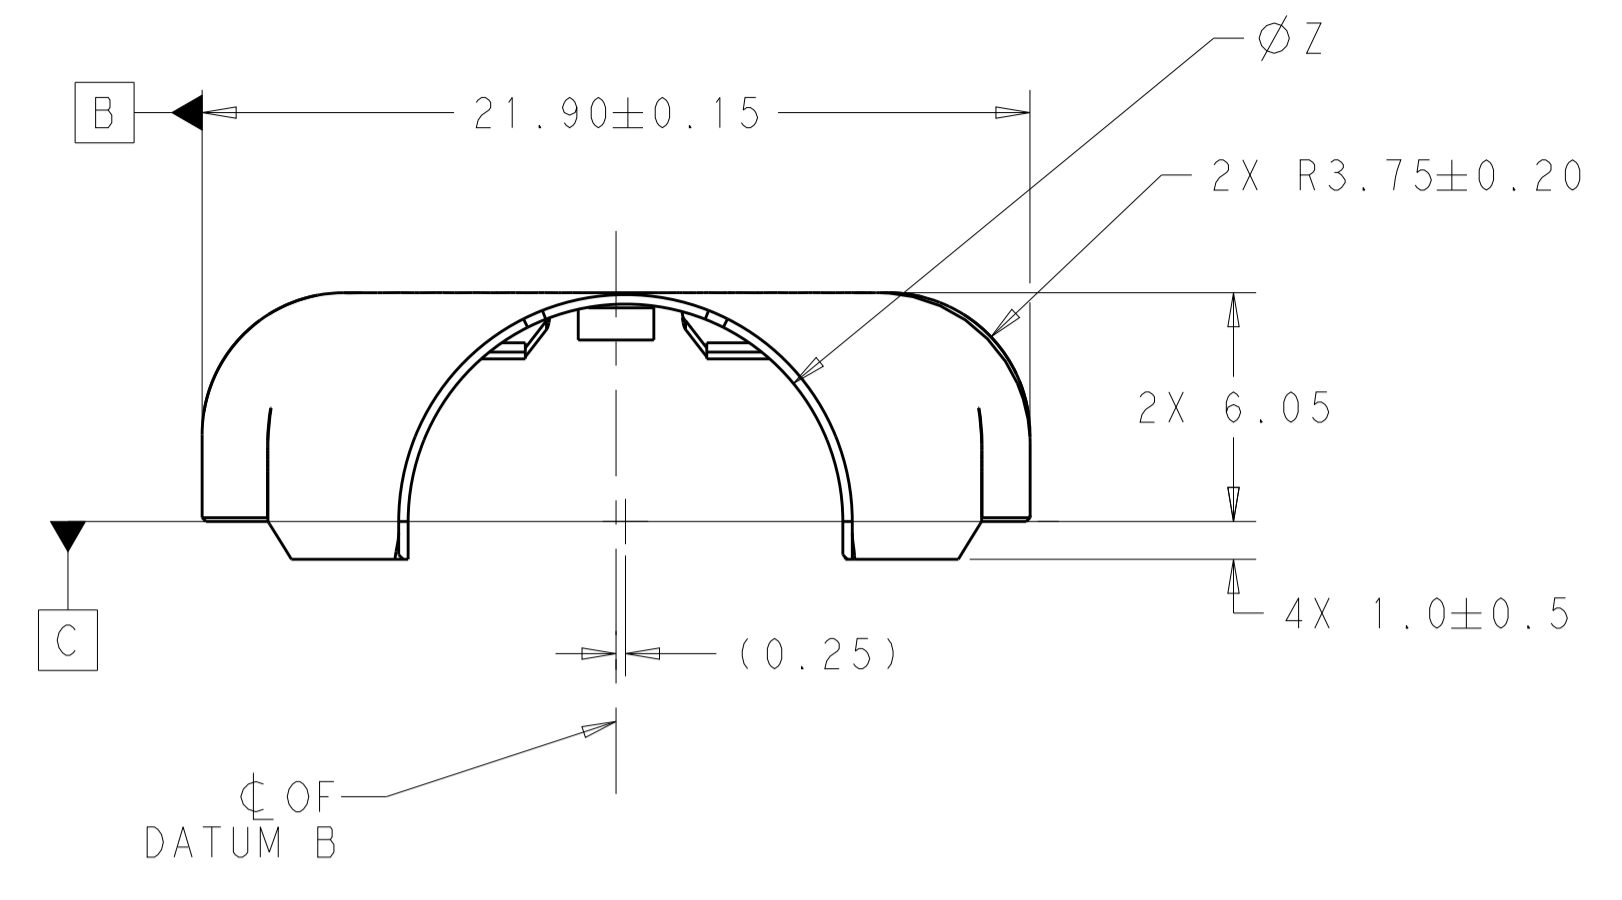

SECTION A-A

- △ MATERIAL TYPE: COPPER ALLOY
- 2. PART MUST BE FREE OF EXCESSIVE BURRS, CRACKS, OR OTHER VISUAL IMPERFECTIONS THAT MAY AFFECT FIT OR FUNCTION
- △ 0.20 MAX CUT OFF TAB LENGTH
- △ 2X BUTTED SEAM IN THIS AREA
- △ TE PART NUMBER STAMPED IN THIS AREA
- △ "S" DESIGNATION STAMPED IN THIS AREA ON SILVER PLATED SHIELDS
- △ PRELIMINARY PART - NOT RELEASED FOR PRODUCTION

△ 6	0.55	10.50	2.79 g	SILVER	A	1-2103157-2
△ 6	0.05	11.50	2.83 g	SILVER	A	1-2103157-1
△	0.55	10.50	2.80 g	TIN	1	2103157-2
△	0.05	11.50	2.85 g	TIN	A	2103157-1
MARKING	Y	Z	WEIGHT	FINISH	REV	PART NO

THIS DRAWING IS A CONTROLLED DOCUMENT. DWN: D. RHEIN 06DEC2010
 CHK: D. RHEIN 01APR2011
 APVD: J. ROLEWITZ 01APR2011

STE TE Connectivity

NAME: SHIELD, PLUG HVA280 MULTI-CORE

PRODUCT SPEC: 108-32020
 APPLICATION SPEC:

SIZE: CAGE CODE: DRAWING NO: RESTRICTED TO: A100779C=2103157

MATERIAL: SEE TABLE WEIGHT: SEE TABLE CUSTOMER DRAWING SCALE: 5:1 SHEET 1 OF 1 REV: A3