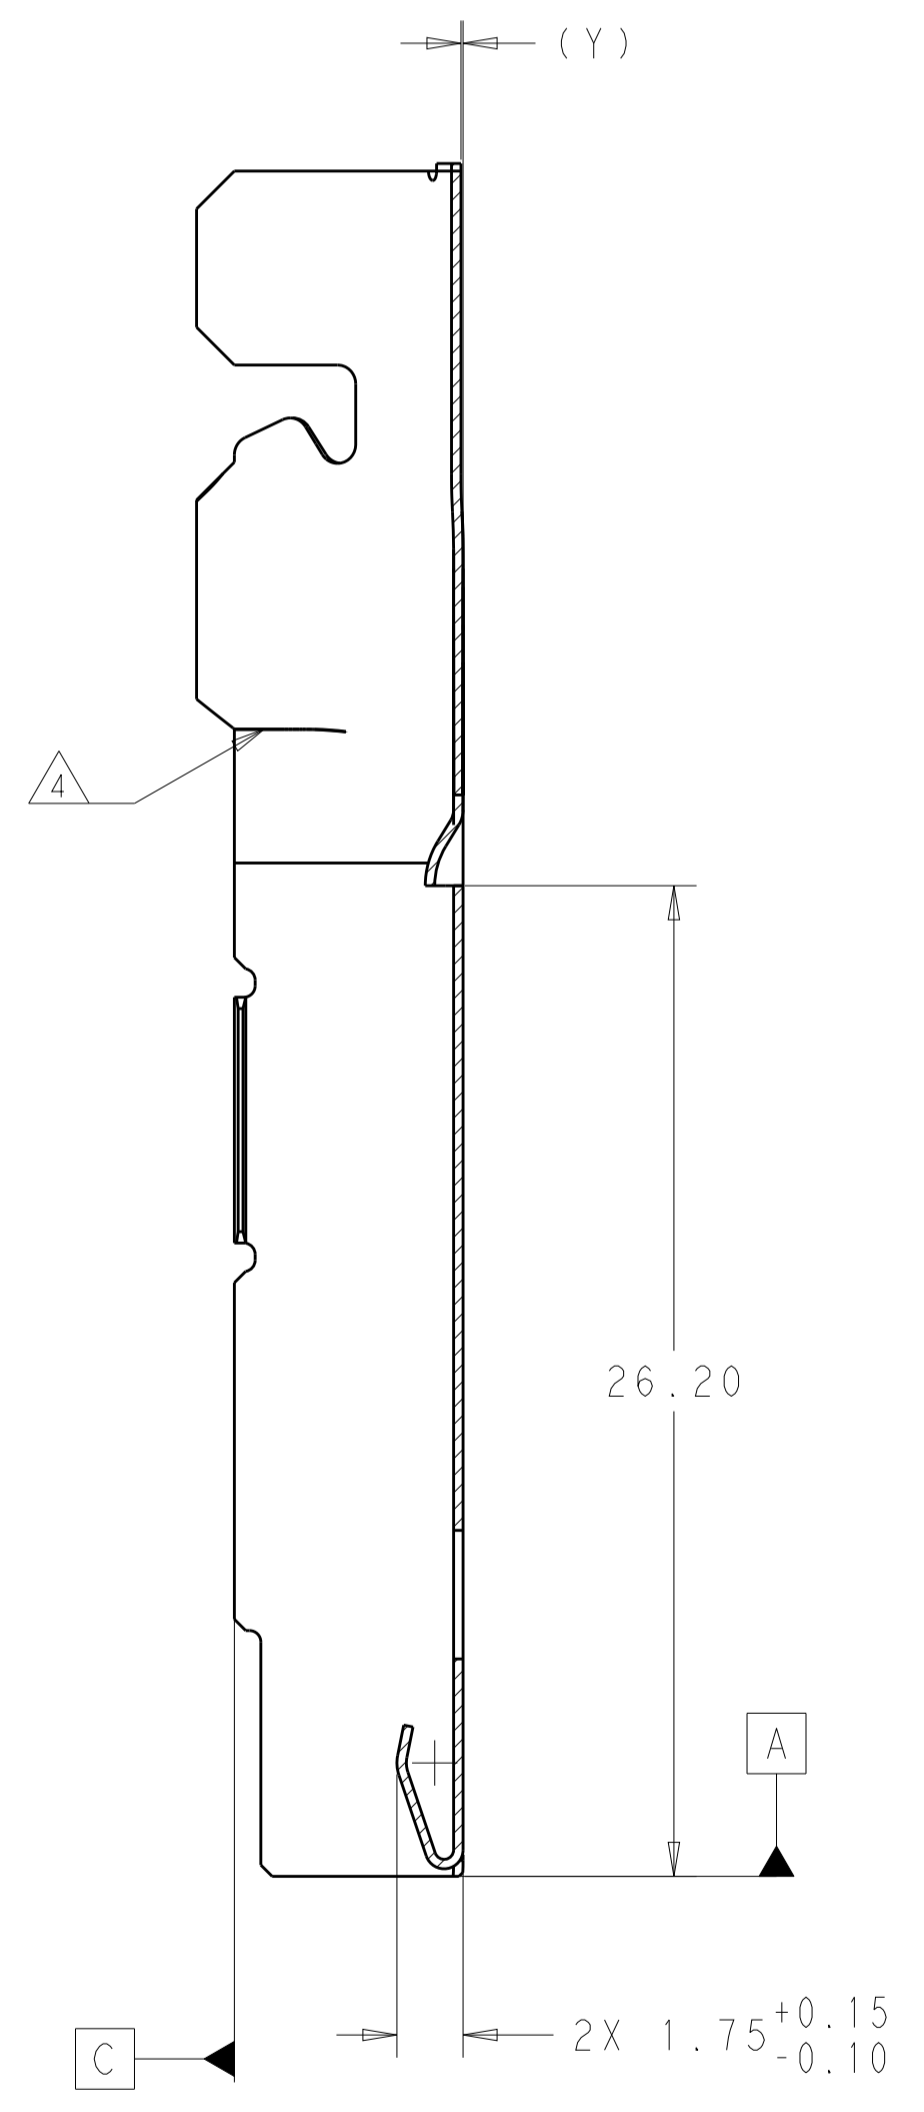

SECTION A-A

- △ MATERIAL TYPE: COPPER ALLOY
- 2. PART MUST BE FREE OF EXCESSIVE BURRS, CRACKS, OR OTHER VISUAL IMPERFECTIONS THAT MAY AFFECT FIT OR FUNCTION
- △ 0.20 MAX CUT OFF TAB LENGTH
- △ 2X BUTTED SEAM IN THIS AREA
- △ TE PART NUMBER STAMPED IN THIS AREA
- △ "S" DESIGNATION STAMPED IN THIS AREA ON SILVER PLATED SHIELDS
- △ PRELIMINARY PART - NOT RELEASED FOR PRODUCTION

△ 6	0.55	10.50	2.79 g	SILVER	A	1-2103157-2
△ 6	0.05	11.50	2.83 g	SILVER	A	1-2103157-1
△	0.55	10.50	2.80 g	TIN	1	2103157-2
△	0.05	11.50	2.85 g	TIN	A	2103157-1
MARKING	Y	Z	WEIGHT	FINISH	REV	PART NO

THIS DRAWING IS A CONTROLLED DOCUMENT. DWN: D. RHEIN 06DEC2010
 CHK: D. RHEIN 01APR2011
 APVD: J. ROLEWITZ 01APR2011

STE TE Connectivity

NAME: SHIELD, PLUG HVA280 MULTI-CORE

PRODUCT SPEC: 108-32020
 APPLICATION SPEC:

SIZE: CAGE CODE: DRAWING NO: RESTRICTED TO: A100779C=2103157

MATERIAL: SEE TABLE WEIGHT: SEE TABLE CUSTOMER DRAWING SCALE: 5:1 SHEET 1 OF 1 REV: A3