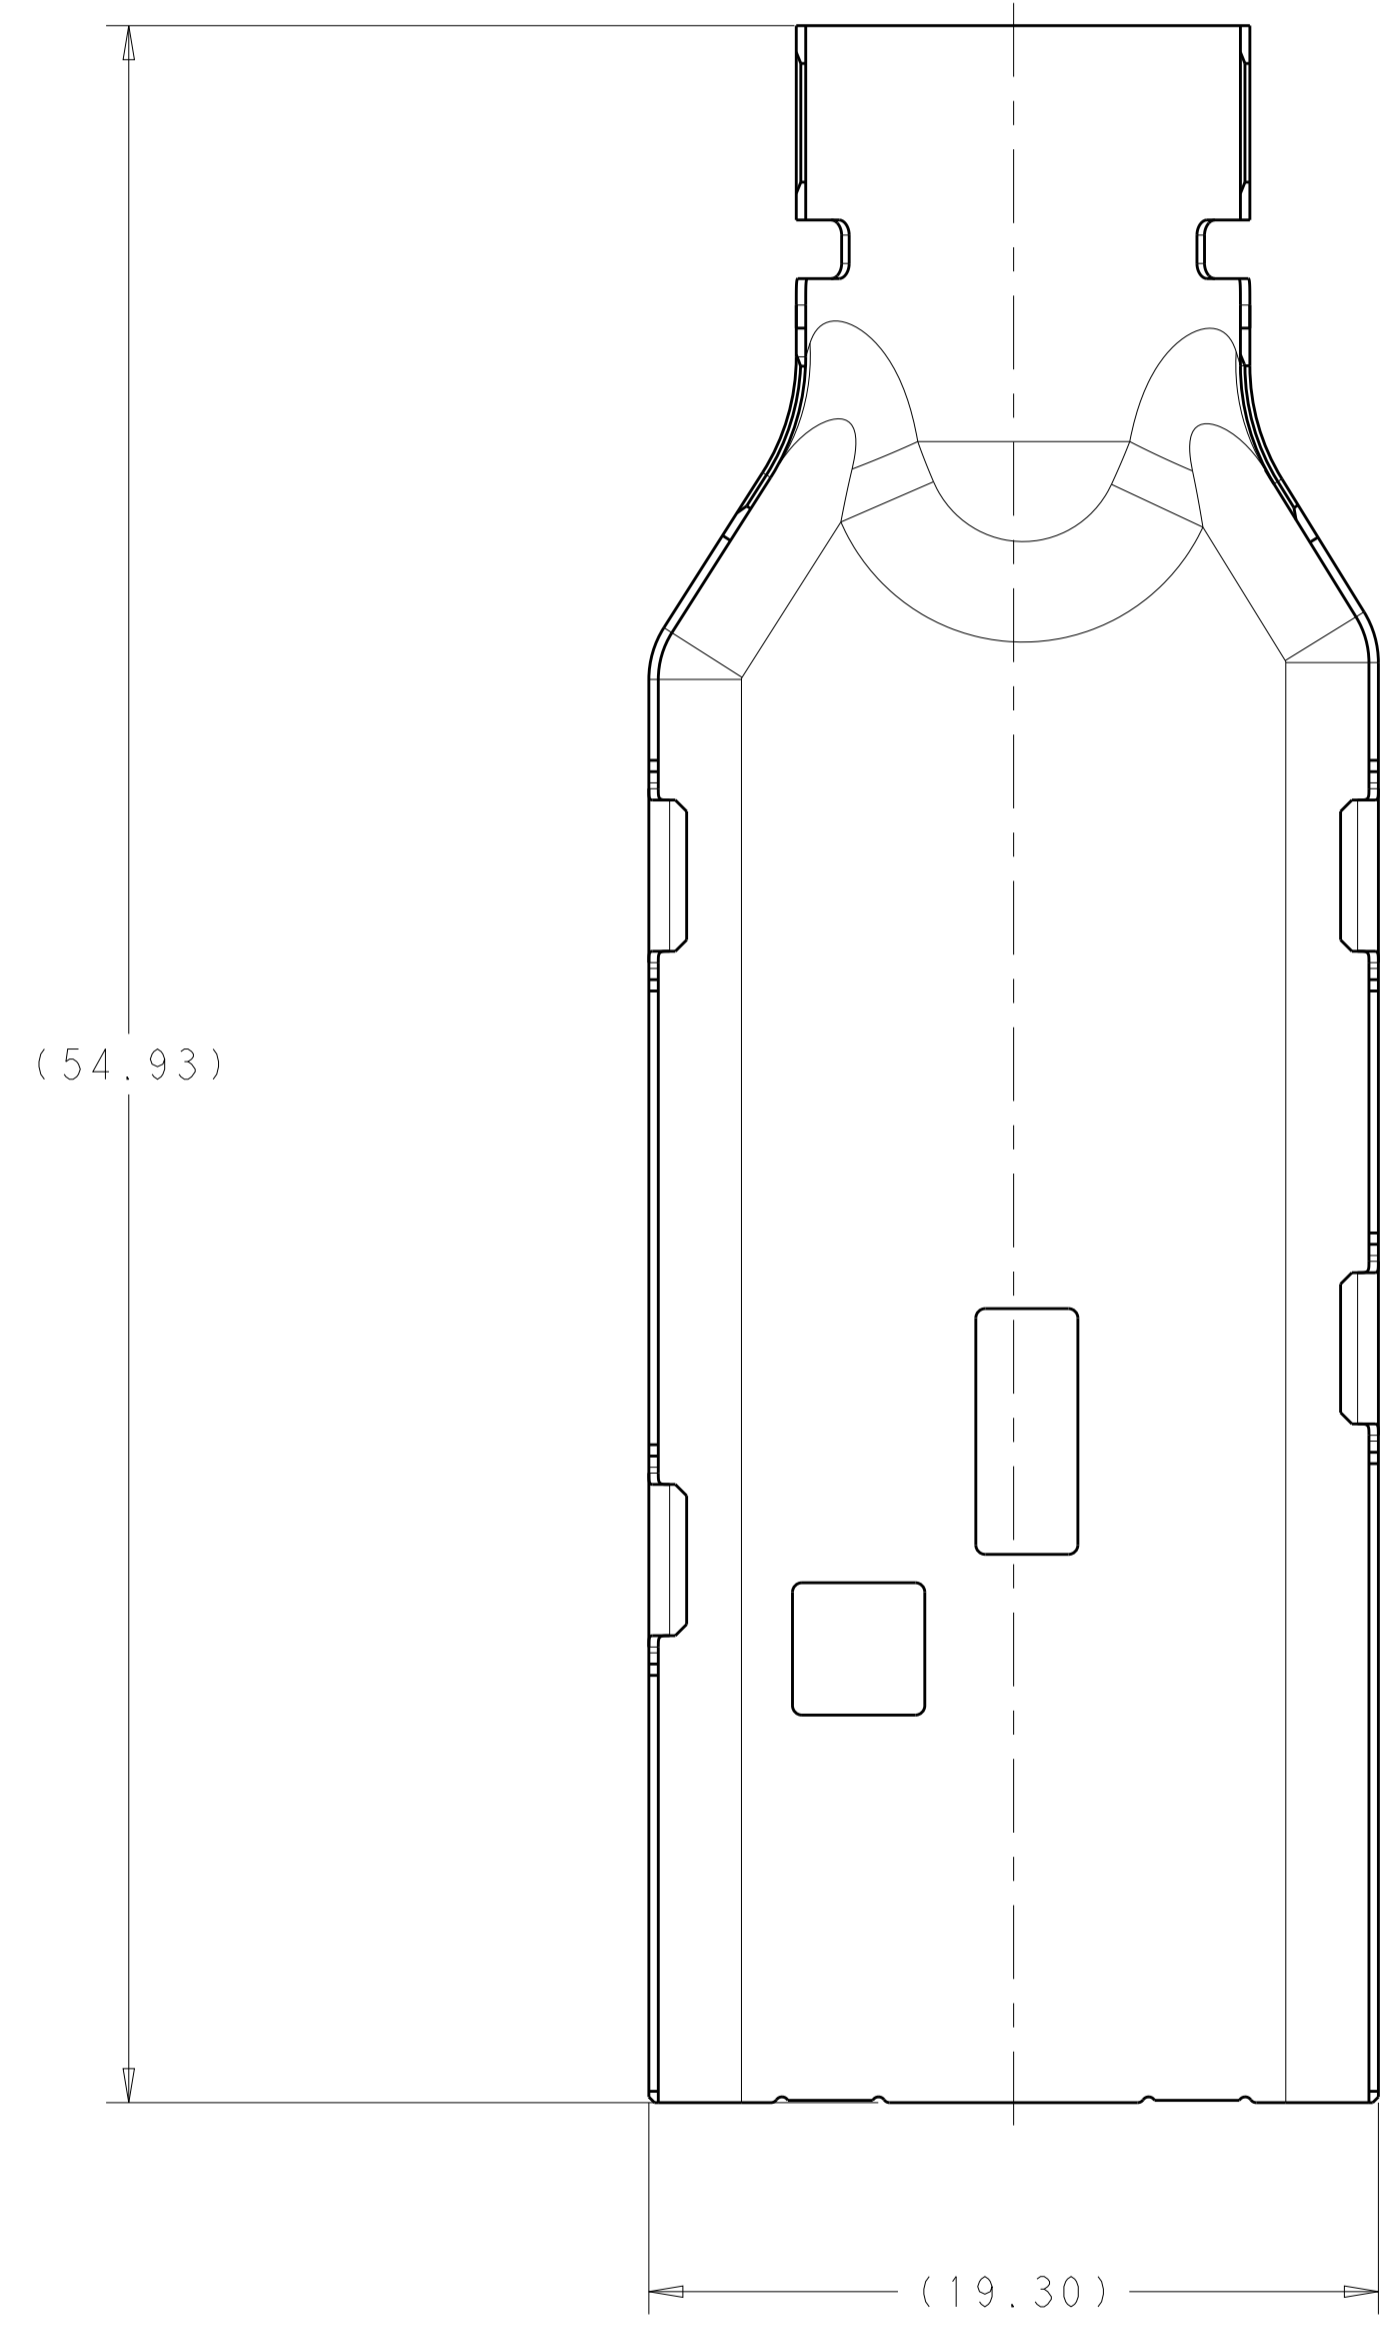

LOC	DIST	REVISIONS					
		P.	LTN	DESCRIPTION	DATE	DWN	APVD
HV	00	A		ECO-12-020771	07DEC2011	AD	AD
		A1		ECO-13-013941	30AUG2013	AD	AD

SCALE 2:1

- ① MATERIAL
TYPE: C19400 H02
PLATING: MATTE ELECTRO DEPOSITED TIN
- ② TE PART NUMBER STAMPED IN THIS AREA
- ③ "S" DESIGNATION STAMPED IN THIS AREA
ON SILVER PLATED SHIELDS
- ④ PRELIMINARY PART, NOT RELEASED FOR PRODUCTION

④	THIS PART HAS NOT COMPLETED VALIDATION TESTING	③	10.50	SILVER	1-2103171-2
	-	③	11.50	SILVER	1-2103171-1
	-		10.50	TIN	2103171-2
	THIS PART HAS NOT COMPLETED VALIDATION TESTING		11.50	TIN	2103171-1
COMMENTS		MARKING	Z	FINISH	PART NO

THIS DRAWING IS A CONTROLLED DOCUMENT.		DWN A DE CHAZAL CHK A DE CHAZAL	07DEC2011	TE Connectivity	
DIMENSIONS:		APVD			
mm	0 PLC ± 1 PLC ±0.15 2 PLC ±0.10 3 PLC ±0.05 4 PLC ±	PRODUCT SPEC		NAME SHIELD, CAP, HVA280-2PHM	
TOLERANCES UNLESS OTHERWISE SPECIFIED:		APPLICATION SPEC		SIZE CAGE CODE DRAWING NO	
ANGLES		114-32034		RESTRICTED TO	
FINISH		WEIGHT 2.929 g		A100779C=2103171	
MATERIAL		CUSTOMER DRAWING		SCALE 5:1 SHEET 1 OF 1 REV A1	