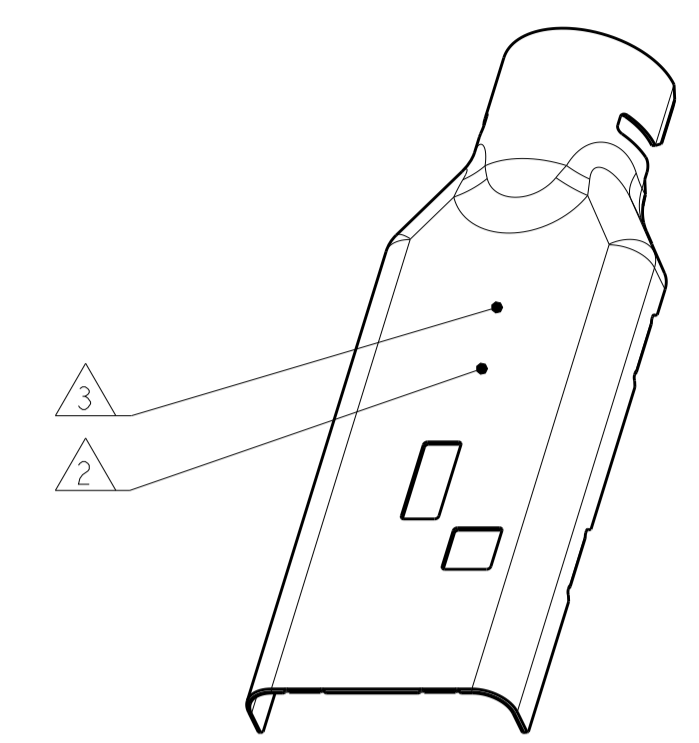

LOC	DIST	REVISIONS					
		P.	LTN	DESCRIPTION	DATE	DWN	APVD
HV	00	A		ECO-12-020771	07DEC2011	AD	AD
		A1		ECO-13-013941	30AUG2013	AD	AD

SCALE 2:1

- ① MATERIAL
TYPE: C19400 H02
PLATING: MATTE ELECTRO DEPOSITED TIN
- ② TE PART NUMBER STAMPED IN THIS AREA
- ③ "S" DESIGNATION STAMPED IN THIS AREA
ON SILVER PLATED SHIELDS
- ④ PRELIMINARY PART, NOT RELEASED FOR PRODUCTION

④	THIS PART HAS NOT COMPLETED VALIDATION TESTING	③	10.50	SILVER	1-2103171-2
	-	③	11.50	SILVER	1-2103171-1
	-		10.50	TIN	2103171-2
	THIS PART HAS NOT COMPLETED VALIDATION TESTING		11.50	TIN	2103171-1
COMMENTS		MARKING	Z	FINISH	PART NO

THIS DRAWING IS A CONTROLLED DOCUMENT.		DWN A DE CHAZAL CHK A DE CHAZAL	07DEC2011	TE Connectivity	
DIMENSIONS:		APVD			
mm	0 PLC ± 1 PLC ±0.15 2 PLC ±0.10 3 PLC ±0.05 4 PLC ±	PRODUCT SPEC		NAME SHIELD, CAP, HVA280-2PHM	
TOLERANCES UNLESS OTHERWISE SPECIFIED:		APPLICATION SPEC		SIZE CAGE CODE DRAWING NO	
ANGLES		114-32034		RESTRICTED TO	
FINISH		WEIGHT 2.929 g		A100779C=2103171	
MATERIAL		CUSTOMER DRAWING		SCALE 5:1 SHEET 1 OF 1 REV A1	