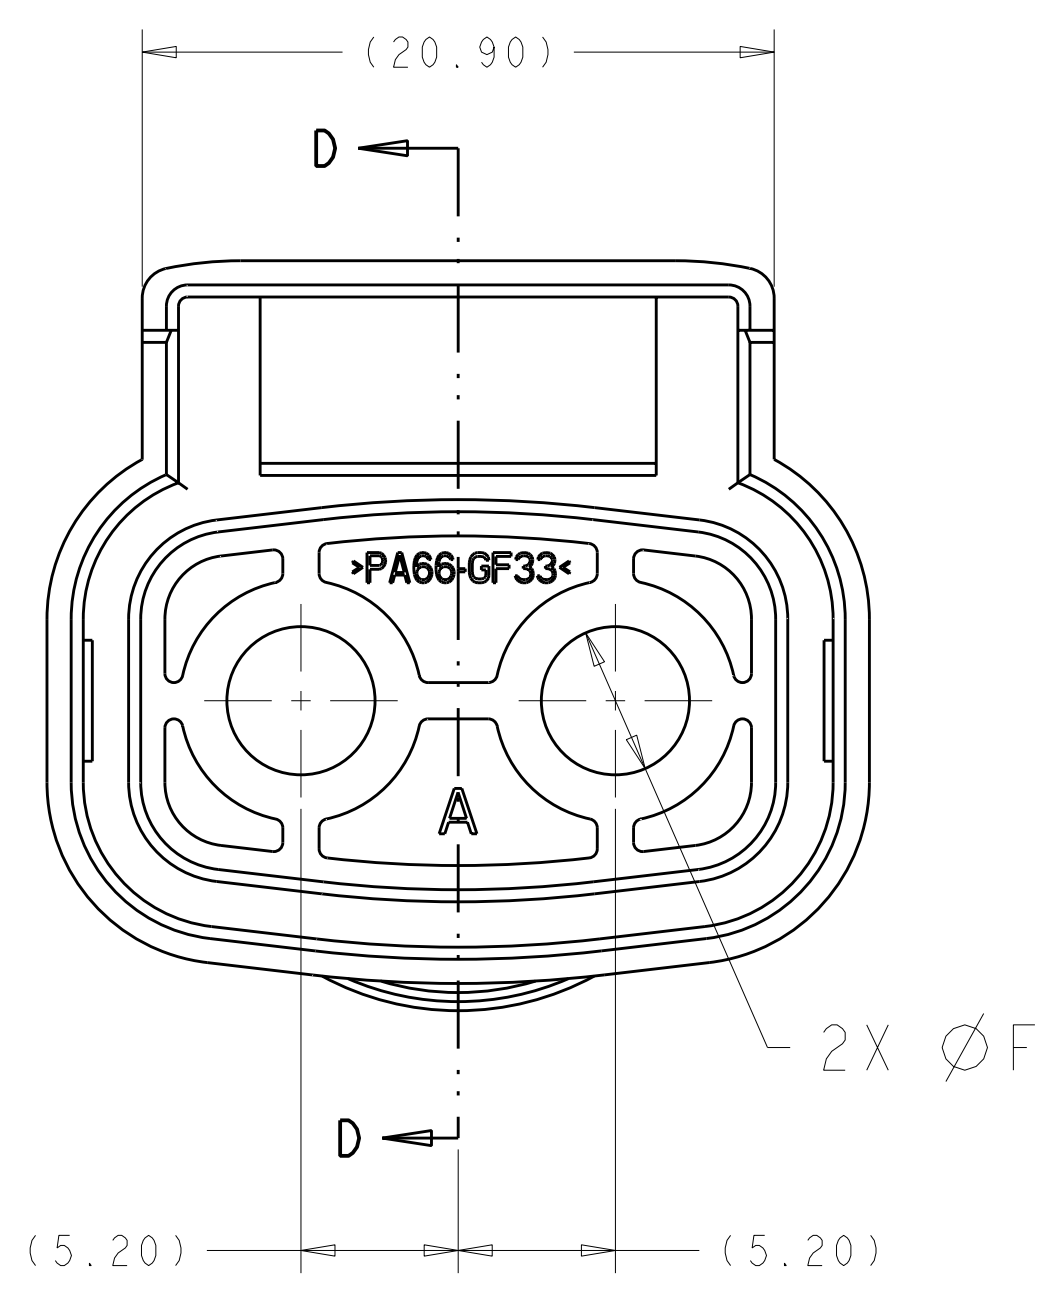

LOC	DIST	REVISIONS			
P	LTB	DESCRIPTION	DATE	DWN	APVD
A		ECO-12-010443	12JUN2012	DS	AT

SECTION D-D  
REMOVED

- △ MATERIAL :  
TYPE : PA66 33%GF  
COLOR : SEE TABLE
- 2. FEATURES DENOTED BY REFERENCE DIMENSIONS  
MUST BE INSPECTED FOR PRESENCE
- 3. PART MUST BE FREE OF EXCESSIVE FLASH, MIS-MATCH,  
SINK MARKS, OR OTHER VISUAL IMPERFECTIONS THAT  
MAY AFFECT PRODUCT FIT FORM OR FUNCTION
- △ CIRCUIT ID

SECTION E-E  
REMOVED, ROTATED 90° CCW

COLOR	MIN	MAX	F	DESCRIPTION	PART NO
DK GRAY	5.48	6.10	6.20	CABLE SEAL RETAINER, SIZE C	2103181-3
ORANGE	4.76	5.48	5.60	CABLE SEAL RETAINER, SIZE B	2103181-2
BLACK	4.11	4.76	4.90	CABLE SEAL RETAINER, SIZE A	2103181-1

THIS DRAWING IS A CONTROLLED DOCUMENT. DIMENSIONING AND TOLERANCING PER ASME Y14.5M-2009. TOLERANCES UNLESS OTHERWISE SPECIFIED:

DIMENSIONS:	mm	9 PLC ±.2	1 PLC ±0.2	2 PLC ±0.10	3 PLC ±0.100	4 PLC ±0.0001	ANGLES ±.1°	FINISH	
-------------	----	-----------	------------	-------------	--------------	---------------	-------------	--------	--

MATERIAL: △

DWN	D SIMPSON	08FEB2011
CHK	A TYLER	08FEB2011
APVD		

PRODUCT SPEC: 108-2394  
 APPLICATION SPEC: 114-13295

WEIGHT: -  
 SCALE: 4:1  
 SHEET: 1 OF 1  
 REV: A

CUSTOMER DRAWING