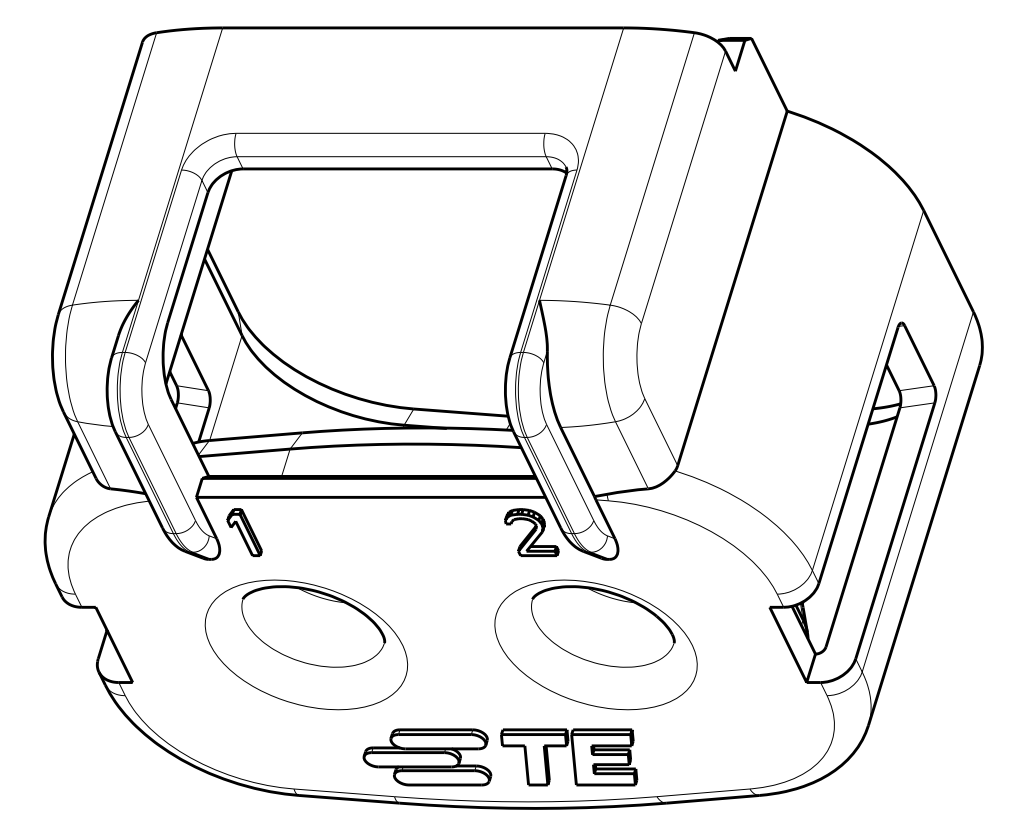

LOC	DIST	REVISIONS			
P	LTB	DESCRIPTION	DATE	DWN	APVD
A		ECO-12-010443	12JUN2012	DS	AT

SECTION D-D  
REMOVED

- △ MATERIAL :  
TYPE : PA66 33%GF  
COLOR : SEE TABLE
- 2. FEATURES DENOTED BY REFERENCE DIMENSIONS  
MUST BE INSPECTED FOR PRESENCE
- 3. PART MUST BE FREE OF EXCESSIVE FLASH, MIS-MATCH,  
SINK MARKS, OR OTHER VISUAL IMPERFECTIONS THAT  
MAY AFFECT PRODUCT FIT FORM OR FUNCTION
- △ CIRCUIT ID

SECTION E-E  
REMOVED, ROTATED 90° CCW

COLOR	MIN	MAX	F	DESCRIPTION	PART NO
DK GRAY	5.48	6.10	6.20	CABLE SEAL RETAINER, SIZE C	2103181-3
ORANGE	4.76	5.48	5.60	CABLE SEAL RETAINER, SIZE B	2103181-2
BLACK	4.11	4.76	4.90	CABLE SEAL RETAINER, SIZE A	2103181-1

MATERIAL: △

DWN	D SIMPSON	08FEB2011
CHK	A TYLER	08FEB2011
APVD		

PRODUCT SPEC: 108-2394  
 APPLICATION SPEC: 114-13295

WEIGHT: -  
 SCALE: 4:1  
 SHEET: 1 OF 1  
 REV: A

CUSTOMER DRAWING