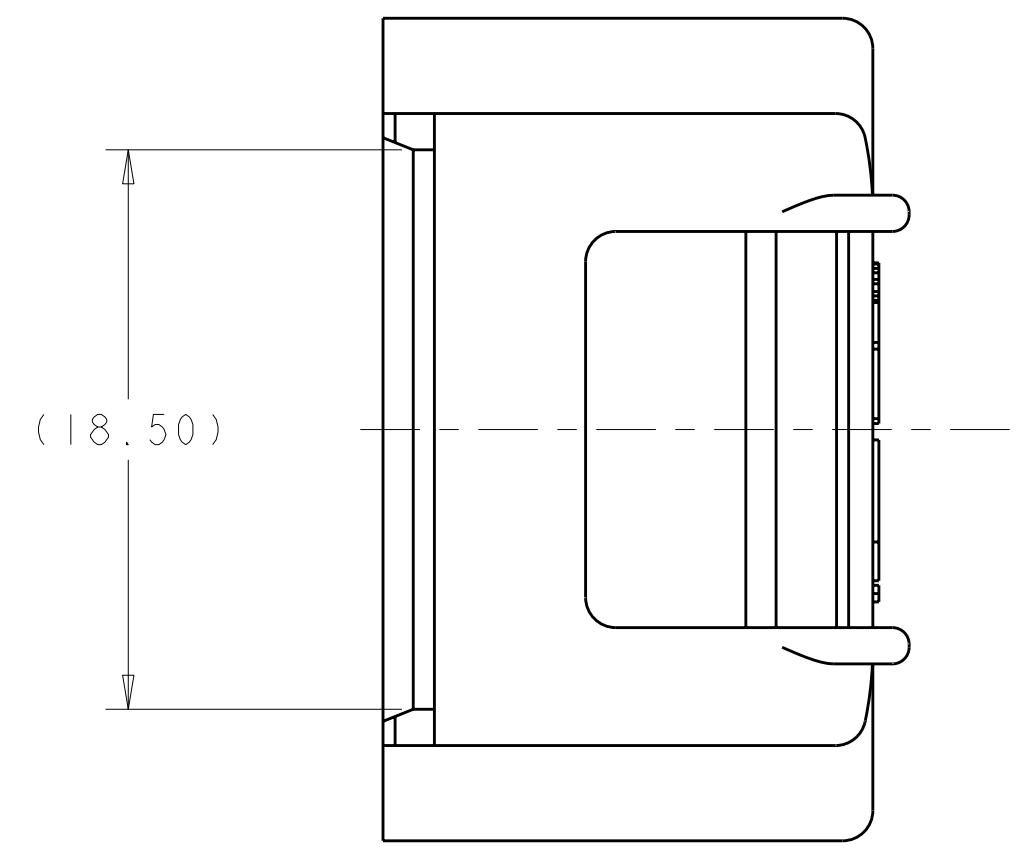

LOC	DIST	REVISIONS			
P	LTB	DESCRIPTION	DATE	DWN	APVD
A		ECO-12-010443	12JUN2012	DS	AT

SECTION D-D  
REMOVED

- △ MATERIAL :  
TYPE : PA66 33%GF  
COLOR : SEE TABLE
- 2. FEATURES DENOTED BY REFERENCE DIMENSIONS  
MUST BE INSPECTED FOR PRESENCE
- 3. PART MUST BE FREE OF EXCESSIVE FLASH, MIS-MATCH,  
SINK MARKS, OR OTHER VISUAL IMPERFECTIONS THAT  
MAY AFFECT PRODUCT FIT FORM OR FUNCTION
- △ CIRCUIT ID

SECTION E-E  
REMOVED, ROTATED 90° CCW

COLOR	MIN	MAX	F	DESCRIPTION	PART NO
DK GRAY	5.48	6.10	6.20	CABLE SEAL RETAINER, SIZE C	2103181-3
ORANGE	4.76	5.48	5.60	CABLE SEAL RETAINER, SIZE B	2103181-2
BLACK	4.11	4.76	4.90	CABLE SEAL RETAINER, SIZE A	2103181-1

THIS DRAWING IS A CONTROLLED DOCUMENT. DIMENSIONING AND TOLERANCING PER ASME Y14.5M-2009. TOLERANCES UNLESS OTHERWISE SPECIFIED:

DIMENSIONS:	mm	9 PLC ±.2	1 PLC ±0.2	2 PLC ±0.10	3 PLC ±0.100	4 PLC ±0.0001	ANGLES ±.1°	FINISH	
-------------	----	-----------	------------	-------------	--------------	---------------	-------------	--------	--

MATERIAL: △

DWN	D SIMPSON	08FEB2011
CHK	A TYLER	08FEB2011
APVD		

PRODUCT SPEC: 108-2394  
 APPLICATION SPEC: 114-13295

WEIGHT: -  
 SCALE: 4:1  
 SHEET: 1 OF 1  
 REV: A

CUSTOMER DRAWING