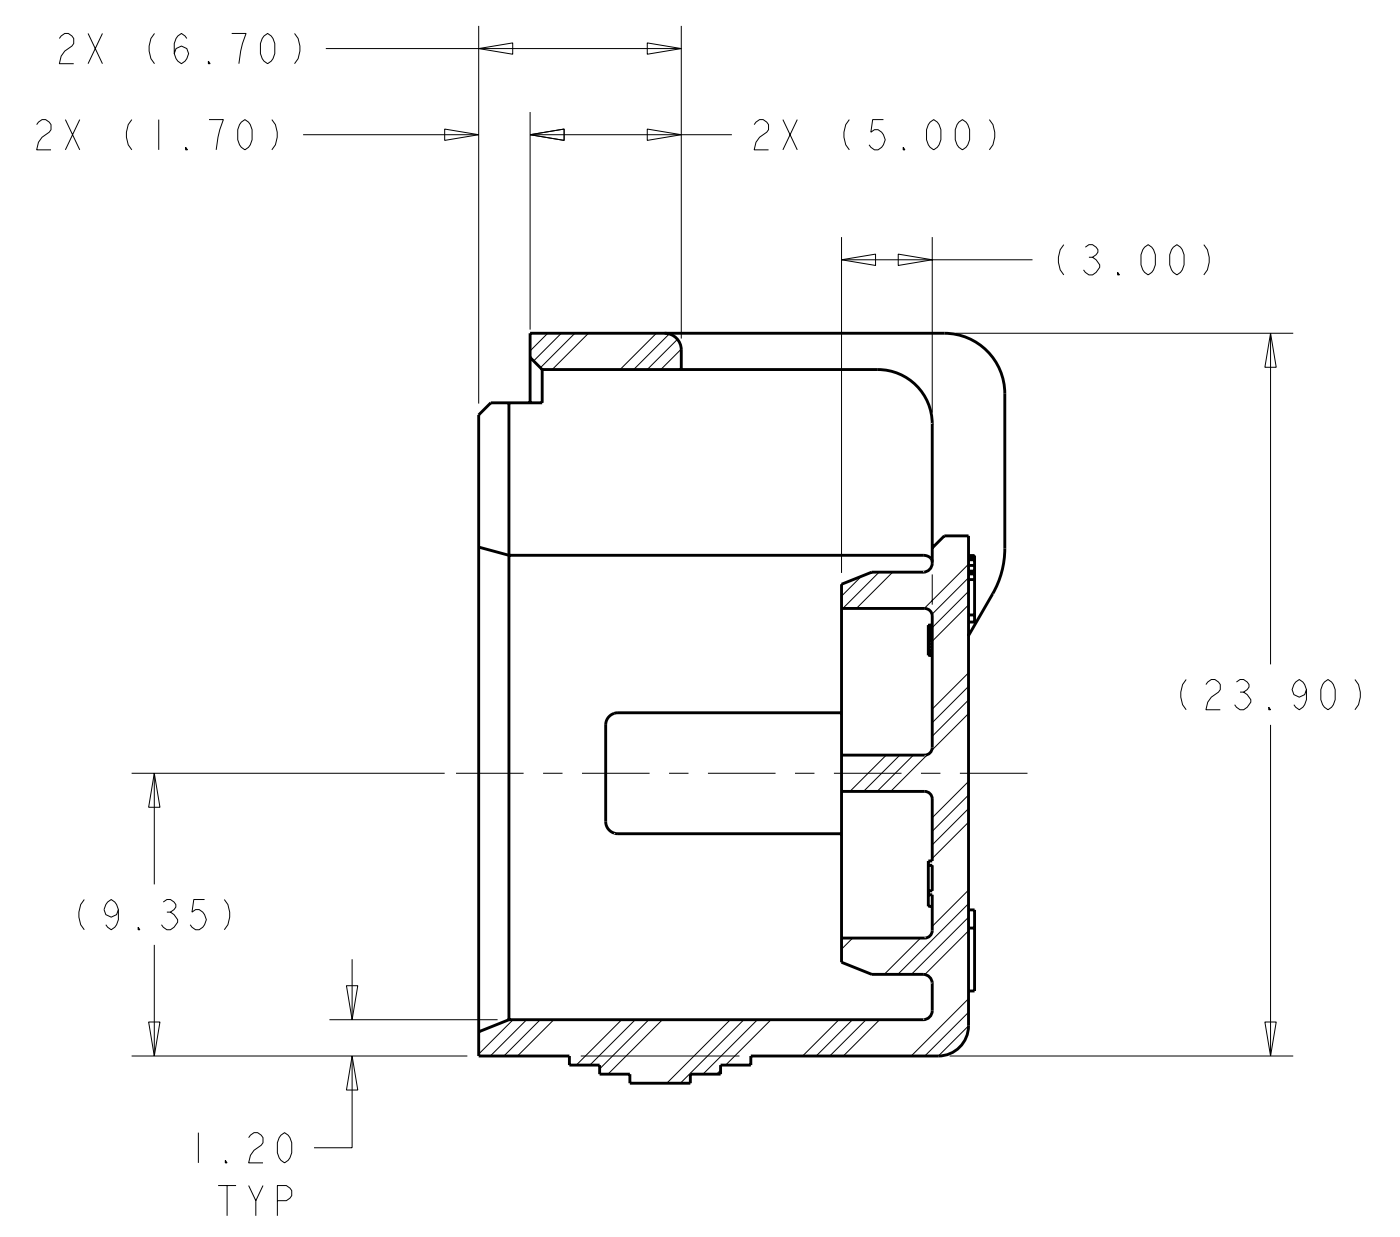

LOC	DIST	REVISIONS			
P	LTB	DESCRIPTION	DATE	DWN	APVD
A		ECO-12-010443	12JUN2012	DS	AT

SECTION D-D  
REMOVED

- △ MATERIAL :  
TYPE : PA66 33%GF  
COLOR : SEE TABLE
- 2. FEATURES DENOTED BY REFERENCE DIMENSIONS  
MUST BE INSPECTED FOR PRESENCE
- 3. PART MUST BE FREE OF EXCESSIVE FLASH, MIS-MATCH,  
SINK MARKS, OR OTHER VISUAL IMPERFECTIONS THAT  
MAY AFFECT PRODUCT FIT FORM OR FUNCTION
- △ CIRCUIT ID

SECTION E-E  
REMOVED, ROTATED 90° CCW

COLOR	MIN	MAX	F	DESCRIPTION	PART NO
DK GRAY	5.48	6.10	6.20	CABLE SEAL RETAINER, SIZE C	2103181-3
ORANGE	4.76	5.48	5.60	CABLE SEAL RETAINER, SIZE B	2103181-2
BLACK	4.11	4.76	4.90	CABLE SEAL RETAINER, SIZE A	2103181-1

MATERIAL: △

DWN	D SIMPSON	08FEB2011
CHK	A TYLER	08FEB2011
APVD		

PRODUCT SPEC: 108-2394  
 APPLICATION SPEC: 114-13295

WEIGHT: -  
 SCALE: 4:1  
 SHEET: 1 OF 1  
 REV: A

CUSTOMER DRAWING