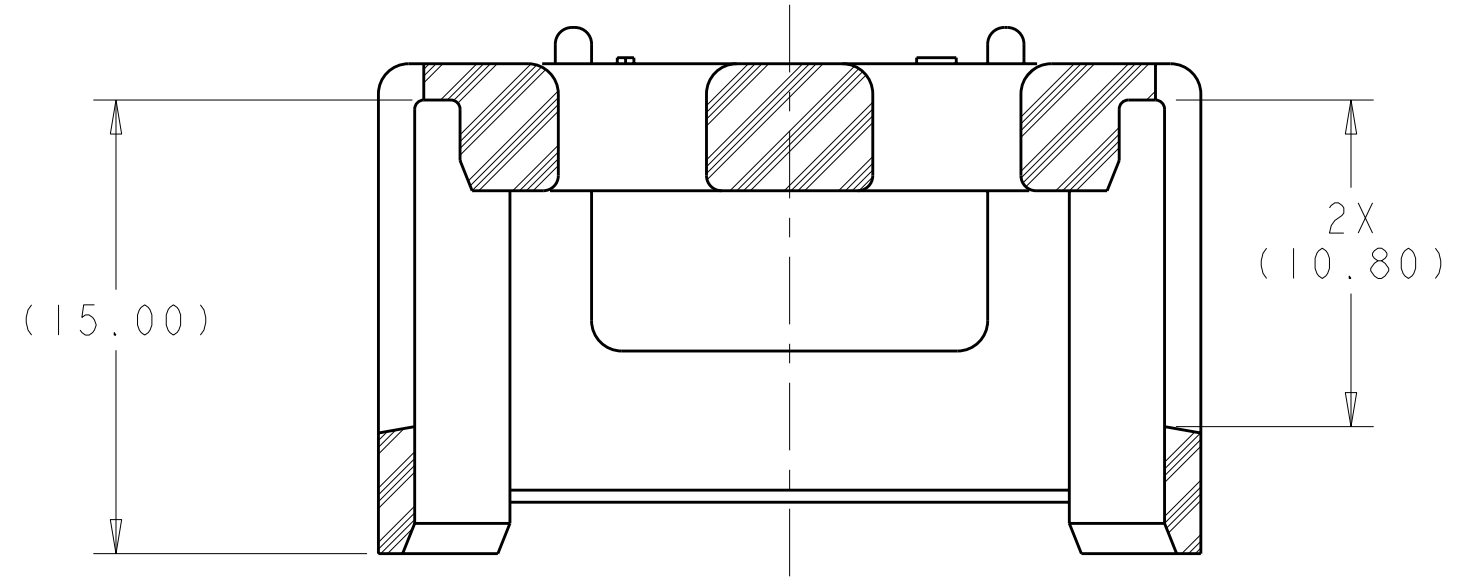

LOC	DIST	REVISIONS			
P	LTB	DESCRIPTION	DATE	DWN	APVD
A		ECO-12-010443	12JUN2012	DS	AT

SECTION D-D  
REMOVED

- △ MATERIAL :  
TYPE : PA66 33%GF  
COLOR : SEE TABLE
- 2. FEATURES DENOTED BY REFERENCE DIMENSIONS  
MUST BE INSPECTED FOR PRESENCE
- 3. PART MUST BE FREE OF EXCESSIVE FLASH, MIS-MATCH,  
SINK MARKS, OR OTHER VISUAL IMPERFECTIONS THAT  
MAY AFFECT PRODUCT FIT FORM OR FUNCTION
- △ CIRCUIT ID

SECTION E-E  
REMOVED, ROTATED 90° CCW

COLOR	MIN	MAX	F	DESCRIPTION	PART NO
DK GRAY	5.48	6.10	6.20	CABLE SEAL RETAINER, SIZE C	2103181-3
ORANGE	4.76	5.48	5.60	CABLE SEAL RETAINER, SIZE B	2103181-2
BLACK	4.11	4.76	4.90	CABLE SEAL RETAINER, SIZE A	2103181-1

MATERIAL: △

DWN	D SIMPSON	08FEB2011
CHK	A TYLER	08FEB2011
APVD		

PRODUCT SPEC: 108-2394  
 APPLICATION SPEC: 114-13295

WEIGHT: -  
 SCALE: 4:1  
 SHEET: 1 OF 1  
 REV: A

CUSTOMER DRAWING