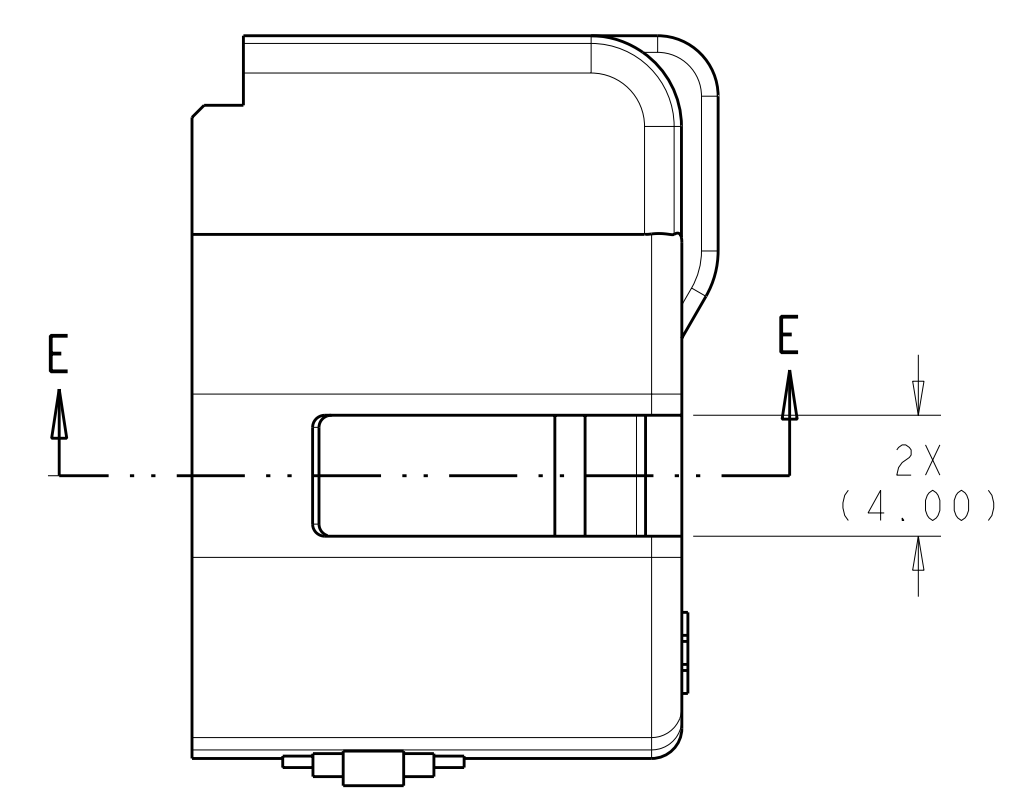

LOC	DIST	REVISIONS			
P	LTB	DESCRIPTION	DATE	DWN	APVD
A		ECO-12-010443	12JUN2012	DS	AT

SECTION D-D  
REMOVED

- △ MATERIAL :  
TYPE : PA66 33%GF  
COLOR : SEE TABLE
- 2. FEATURES DENOTED BY REFERENCE DIMENSIONS  
MUST BE INSPECTED FOR PRESENCE
- 3. PART MUST BE FREE OF EXCESSIVE FLASH, MIS-MATCH,  
SINK MARKS, OR OTHER VISUAL IMPERFECTIONS THAT  
MAY AFFECT PRODUCT FIT FORM OR FUNCTION
- △ CIRCUIT ID

SECTION E-E  
REMOVED, ROTATED 90° CCW

COLOR	MIN	MAX	F	DESCRIPTION	PART NO
DK GRAY	5.48	6.10	6.20	CABLE SEAL RETAINER, SIZE C	2103181-3
ORANGE	4.76	5.48	5.60	CABLE SEAL RETAINER, SIZE B	2103181-2
BLACK	4.11	4.76	4.90	CABLE SEAL RETAINER, SIZE A	2103181-1

MATERIAL: △

DWN	D SIMPSON	08FEB2011
CHK	A TYLER	08FEB2011
APVD		

PRODUCT SPEC: 108-2394  
 APPLICATION SPEC: 114-13295

WEIGHT: -  
 SCALE: 4:1  
 SHEET: 1 OF 1  
 REV: A

CUSTOMER DRAWING