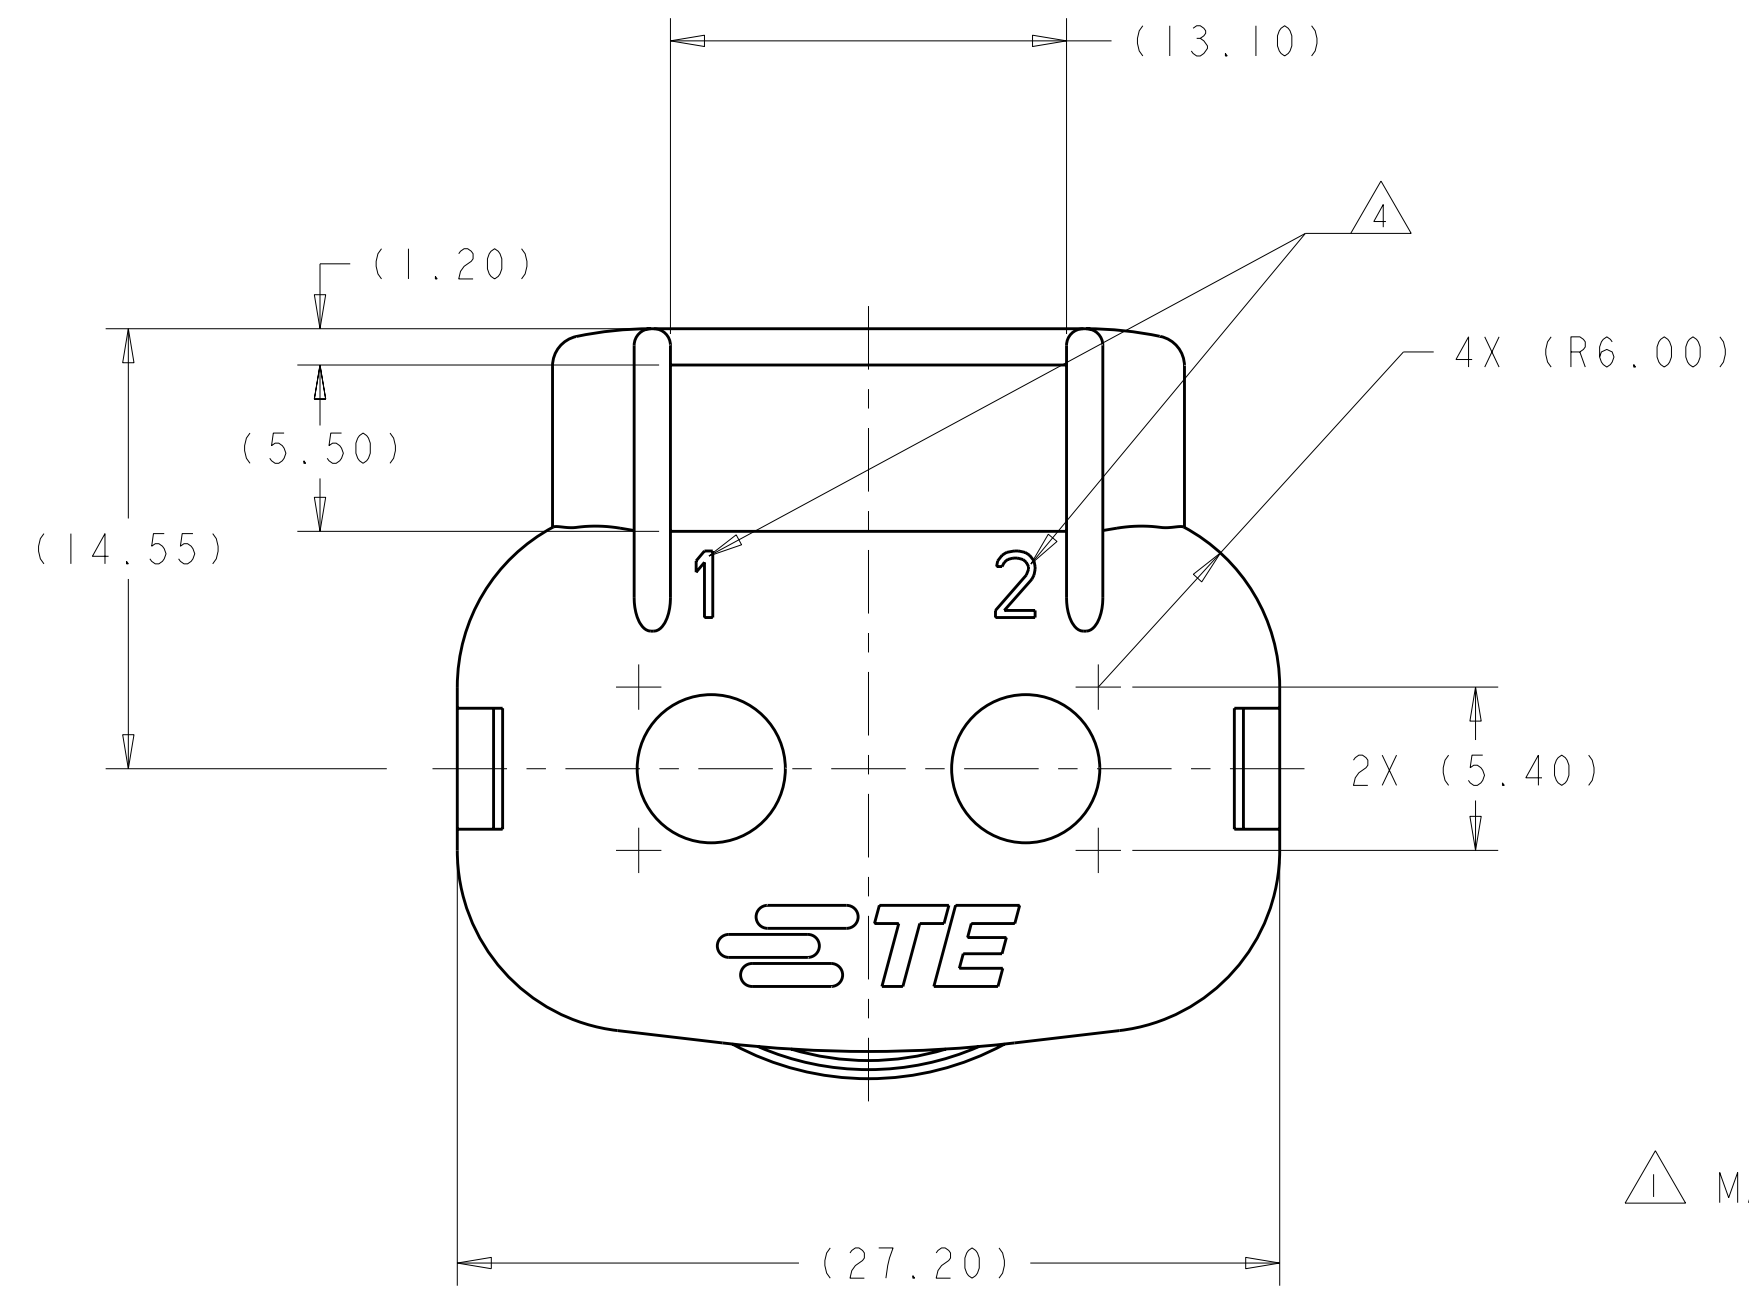

LOC	DIST	REVISIONS			
P	LTB	DESCRIPTION	DATE	DWN	APVD
A		ECO-12-010443	12JUN2012	DS	AT

SECTION D-D  
REMOVED

- △ MATERIAL :  
TYPE : PA66 33%GF  
COLOR : SEE TABLE
- 2. FEATURES DENOTED BY REFERENCE DIMENSIONS  
MUST BE INSPECTED FOR PRESENCE
- 3. PART MUST BE FREE OF EXCESSIVE FLASH, MIS-MATCH,  
SINK MARKS, OR OTHER VISUAL IMPERFECTIONS THAT  
MAY AFFECT PRODUCT FIT FORM OR FUNCTION
- △ CIRCUIT ID

SECTION E-E  
REMOVED, ROTATED 90° CCW

COLOR	MIN	MAX	F	DESCRIPTION	PART NO
DK GRAY	5.48	6.10	6.20	CABLE SEAL RETAINER, SIZE C	2103181-3
ORANGE	4.76	5.48	5.60	CABLE SEAL RETAINER, SIZE B	2103181-2
BLACK	4.11	4.76	4.90	CABLE SEAL RETAINER, SIZE A	2103181-1

MATERIAL: △

DWN	D SIMPSON	08FEB2011
CHK	A TYLER	08FEB2011
APVD		

PRODUCT SPEC: 108-2394  
 APPLICATION SPEC: 114-13295

WEIGHT: -  
 SCALE: 4:1  
 SHEET: 1 OF 1  
 REV: A

CUSTOMER DRAWING