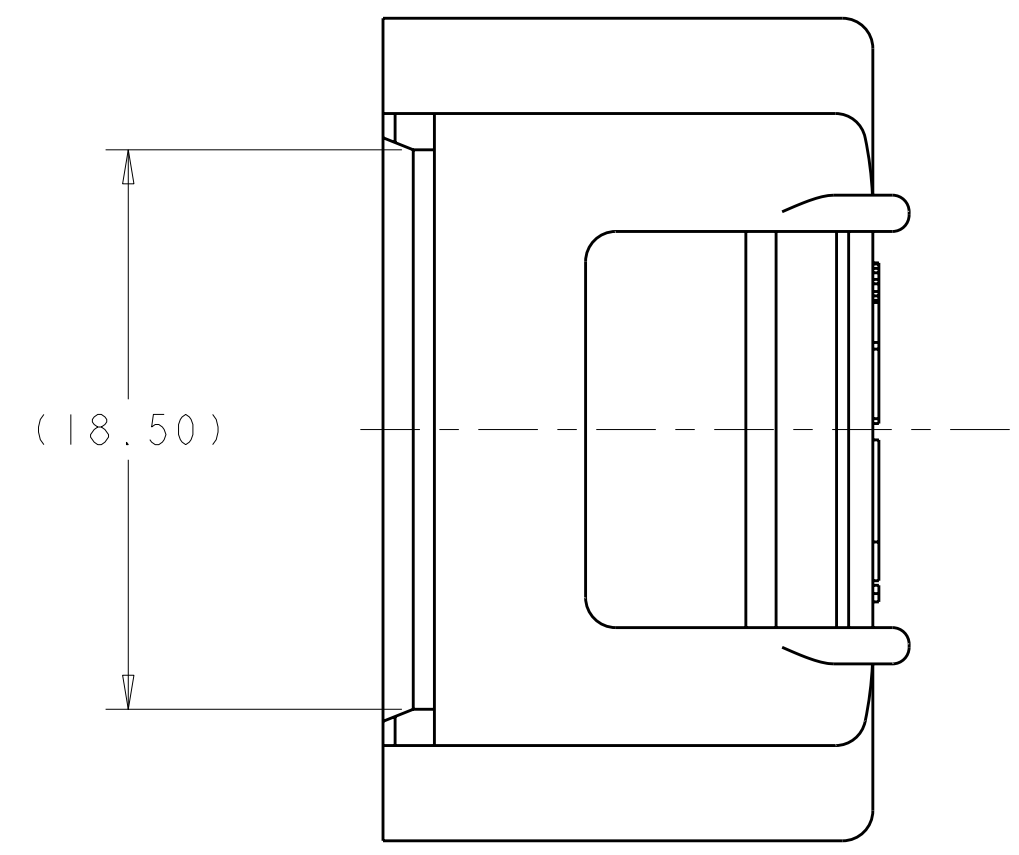

LOC	DIST	REVISIONS			
P	LTB	DESCRIPTION	DATE	DWN	APVD
A		ECO-12-010443	12 JUN 2012	DS	AT

SECTION D-D
REMOVED

- △ MATERIAL :
TYPE : PA66 33%GF
COLOR : SEE TABLE
- 2. FEATURES DENOTED BY REFERENCE DIMENSIONS
MUST BE INSPECTED FOR PRESENCE
- 3. PART MUST BE FREE OF EXCESSIVE FLASH, MIS-MATCH,
SINK MARKS, OR OTHER VISUAL IMPERFECTIONS THAT
MAY AFFECT PRODUCT FIT FORM OR FUNCTION
- △ CIRCUIT ID

SECTION E-E
REMOVED, ROTATED 90° CCW

COLOR	MIN	MAX	F	DESCRIPTION	PART NO
DK GRAY	5.48	6.10	6.20	CABLE SEAL RETAINER, SIZE C	2103181-3
ORANGE	4.76	5.48	5.60	CABLE SEAL RETAINER, SIZE B	2103181-2
BLACK	4.11	4.76	4.90	CABLE SEAL RETAINER, SIZE A	2103181-1

SIZE: CAGE CODE DRAWING NO: A100779C=2103181

SCALE: 4:1 SHEET 1 OF 1 REV A

X-ON Electronics

Largest Supplier of Electrical and Electronic Components

Click to view similar products for [Automotive Connectors](#) category: