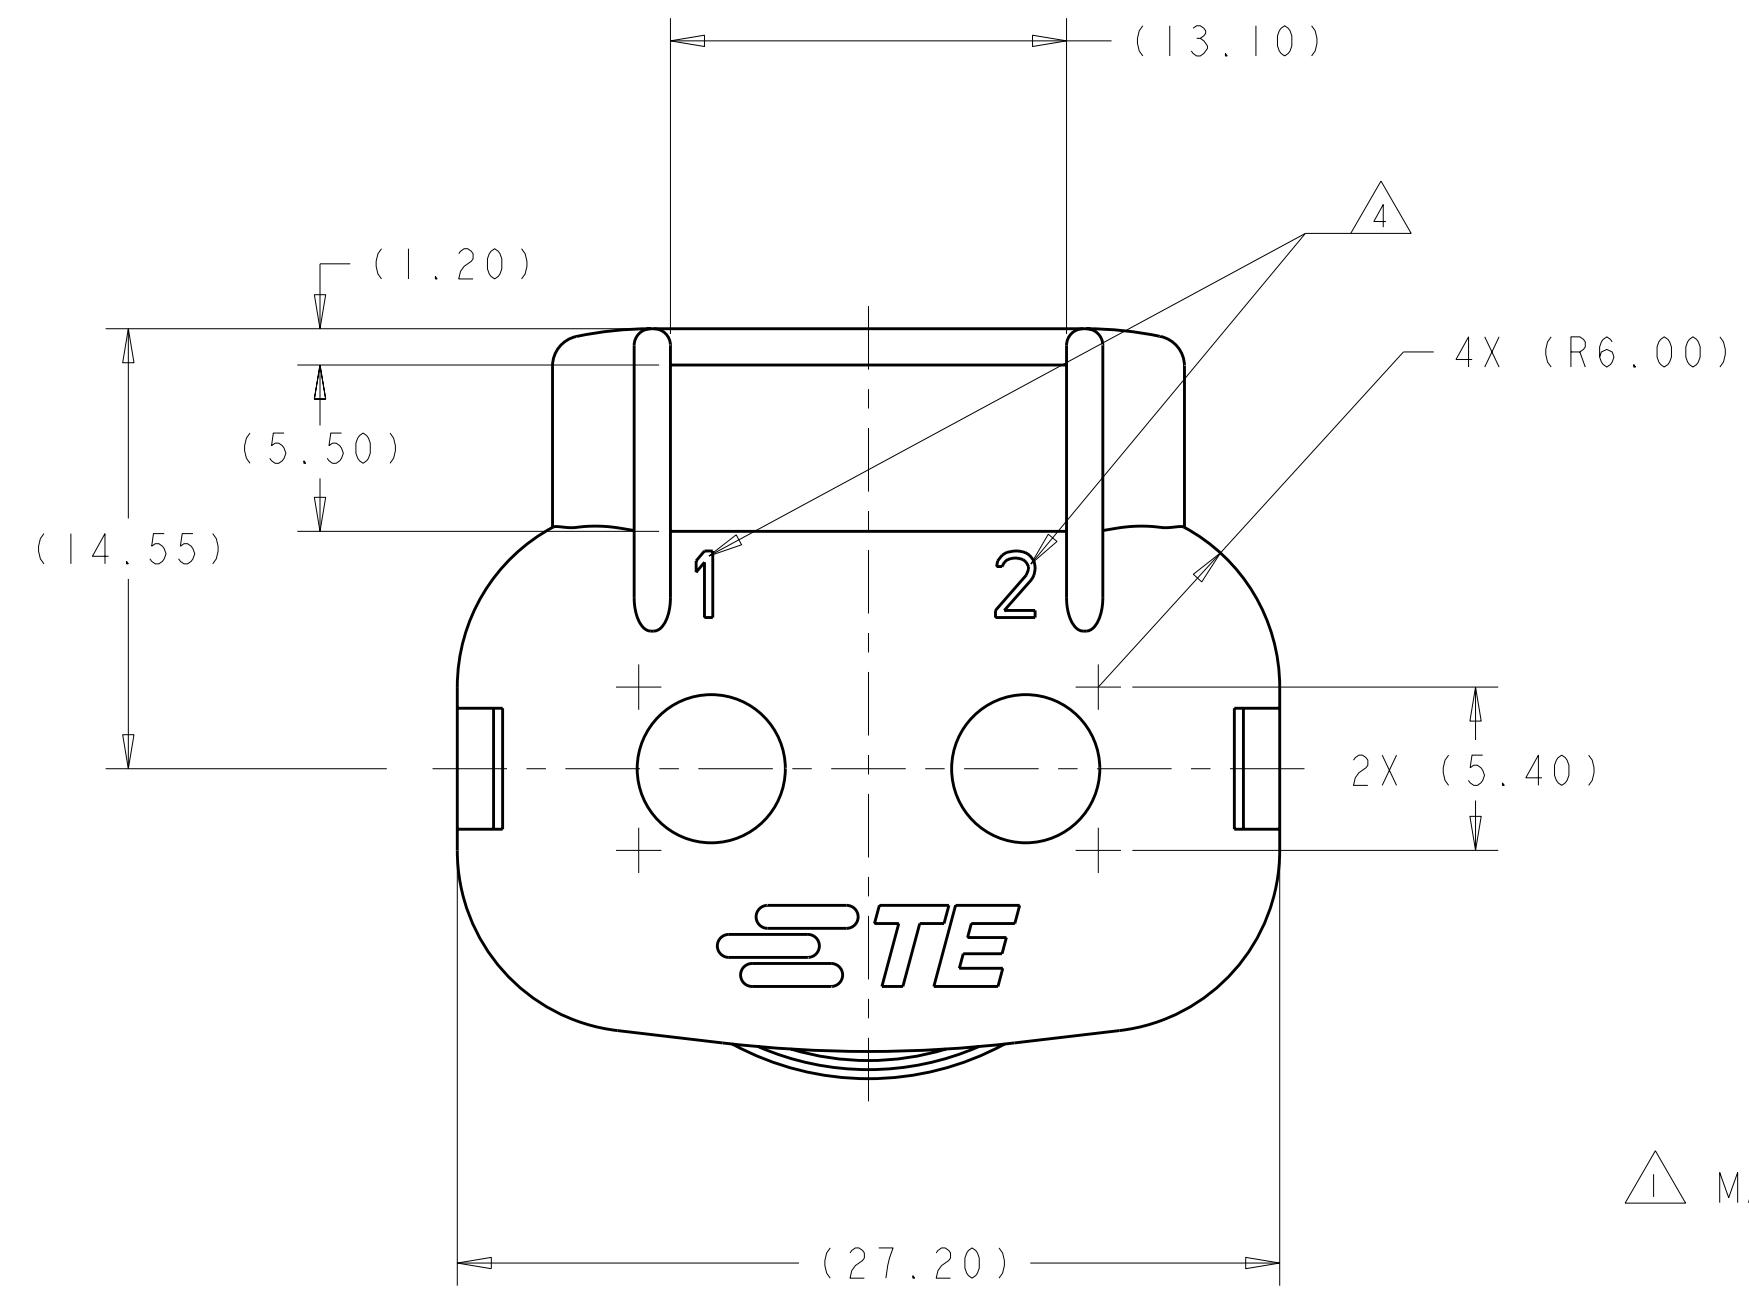

LOC	DIST	REVISIONS			
P	LTB	DESCRIPTION	DATE	DWN	APVD
A		ECO-12-010443	12 JUN 2012	DS	AT

SECTION D-D
REMOVED

- △ MATERIAL :
TYPE : PA66 33%GF
COLOR : SEE TABLE
- 2. FEATURES DENOTED BY REFERENCE DIMENSIONS
MUST BE INSPECTED FOR PRESENCE
- 3. PART MUST BE FREE OF EXCESSIVE FLASH, MIS-MATCH,
SINK MARKS, OR OTHER VISUAL IMPERFECTIONS THAT
MAY AFFECT PRODUCT FIT FORM OR FUNCTION
- △ CIRCUIT ID

SECTION E-E
REMOVED, ROTATED 90° CCW

COLOR	MIN	MAX	F	DESCRIPTION	PART NO
DK GRAY	5.48	6.10	6.20	CABLE SEAL RETAINER, SIZE C	2103181-3
ORANGE	4.76	5.48	5.60	CABLE SEAL RETAINER, SIZE B	2103181-2
BLACK	4.11	4.76	4.90	CABLE SEAL RETAINER, SIZE A	2103181-1

SIZE: CAGE CODE DRAWING NO: A100779C=2103181

SCALE: 4:1 SHEET 1 OF 1 REV A

X-ON Electronics

Largest Supplier of Electrical and Electronic Components

Click to view similar products for [Automotive Connectors](#) category: