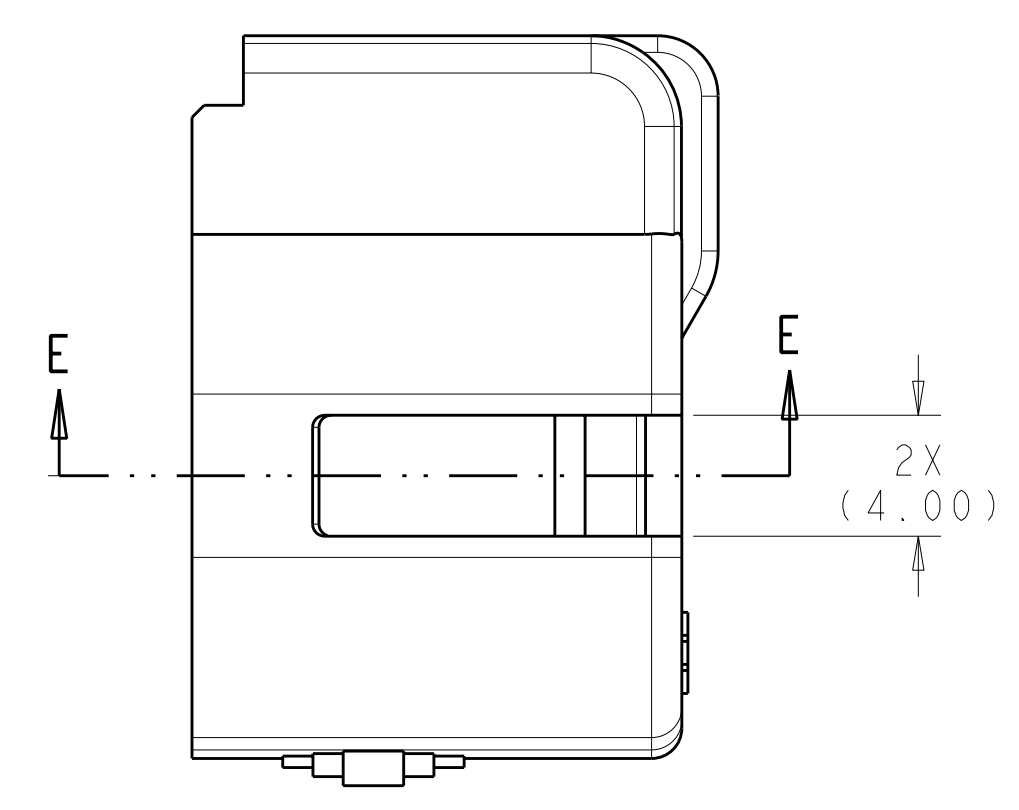

LOC	DIST	REVISIONS			
P	LTB	DESCRIPTION	DATE	DWN	APVD
A		ECO-12-010443	12 JUN 2012	DS	AT

SECTION D-D
REMOVED

- △ MATERIAL :
TYPE : PA66 33%GF
COLOR : SEE TABLE
- 2. FEATURES DENOTED BY REFERENCE DIMENSIONS
MUST BE INSPECTED FOR PRESENCE
- 3. PART MUST BE FREE OF EXCESSIVE FLASH, MIS-MATCH,
SINK MARKS, OR OTHER VISUAL IMPERFECTIONS THAT
MAY AFFECT PRODUCT FIT FORM OR FUNCTION
- △ CIRCUIT ID

SECTION E-E
REMOVED, ROTATED 90° CCW

COLOR	MIN	MAX	F	DESCRIPTION	PART NO
DK GRAY	5.48	6.10	6.20	CABLE SEAL RETAINER, SIZE C	2103181-3
ORANGE	4.76	5.48	5.60	CABLE SEAL RETAINER, SIZE B	2103181-2
BLACK	4.11	4.76	4.90	CABLE SEAL RETAINER, SIZE A	2103181-1

SIZE: CAGE CODE DRAWING NO: A100779C=2103181

SCALE: 4:1 SHEET 1 OF 1 REV A

X-ON Electronics

Largest Supplier of Electrical and Electronic Components

Click to view similar products for [Automotive Connectors](#) category: