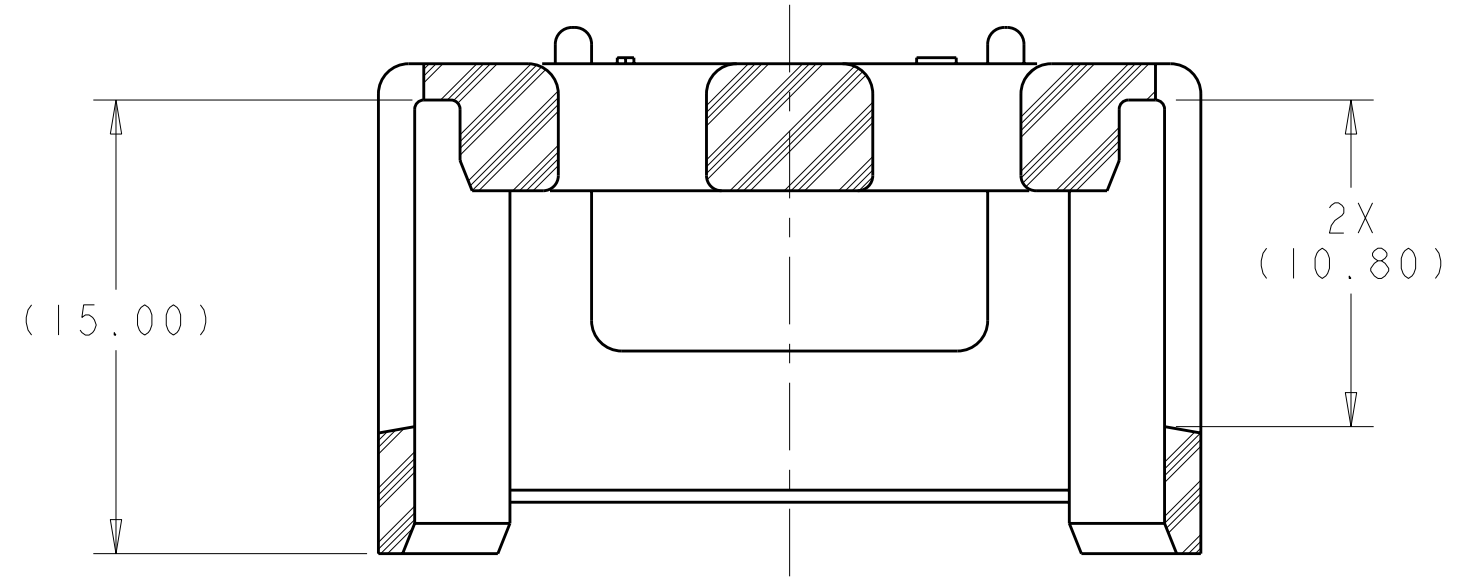

LOC	DIST	REVISIONS			
P	LTB	DESCRIPTION	DATE	DWN	APVD
A		ECO-12-010443	12 JUN 2012	DS	AT

SECTION D-D
REMOVED

- △ MATERIAL :
TYPE : PA66 33%GF
COLOR : SEE TABLE
- 2. FEATURES DENOTED BY REFERENCE DIMENSIONS
MUST BE INSPECTED FOR PRESENCE
- 3. PART MUST BE FREE OF EXCESSIVE FLASH, MIS-MATCH,
SINK MARKS, OR OTHER VISUAL IMPERFECTIONS THAT
MAY AFFECT PRODUCT FIT FORM OR FUNCTION
- △ CIRCUIT ID

SECTION E-E
REMOVED, ROTATED 90° CCW

COLOR	MIN	MAX	F	DESCRIPTION	PART NO
DK GRAY	5.48	6.10	6.20	CABLE SEAL RETAINER, SIZE C	2103181-3
ORANGE	4.76	5.48	5.60	CABLE SEAL RETAINER, SIZE B	2103181-2
BLACK	4.11	4.76	4.90	CABLE SEAL RETAINER, SIZE A	2103181-1

MATERIAL: △

DWN	D SIMPSON	08FEB2011	NAME	CABLE SEAL RETAINER
CHK	A TYLER	08FEB2011	NAME	HVA280-2PHI XE
APVD			PRODUCT SPEC	108-2394
			APPLICATION SPEC	114-13295
			WEIGHT	
			CUSTOMER DRAWING	

STE TE Connectivity

SIZE: CAGE CODE DRAWING NO: A100779C=2103181

SCALE: 4:1 SHEET 1 OF 1 REV A

X-ON Electronics

Largest Supplier of Electrical and Electronic Components

Click to view similar products for [Automotive Connectors](#) category: