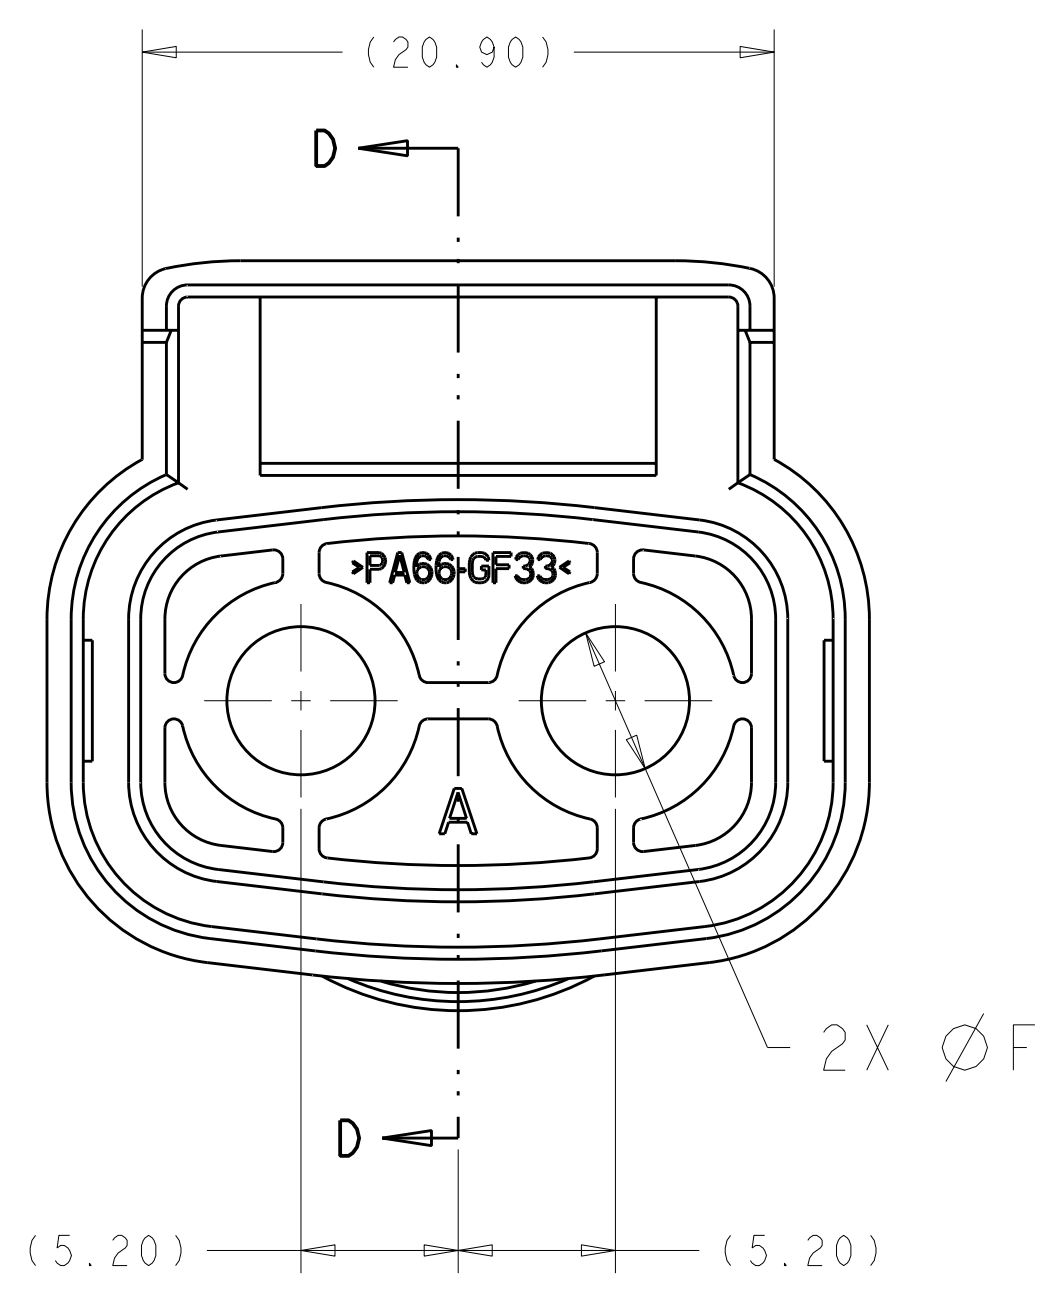

LOC	DIST	REVISIONS			
P	LTB	DESCRIPTION	DATE	DWN	APVD
A		ECO-12-010443	12 JUN 2012	DS	AT

SECTION D-D
REMOVED

- △ MATERIAL :
TYPE : PA66 33%GF
COLOR : SEE TABLE
- 2. FEATURES DENOTED BY REFERENCE DIMENSIONS
MUST BE INSPECTED FOR PRESENCE
- 3. PART MUST BE FREE OF EXCESSIVE FLASH, MIS-MATCH,
SINK MARKS, OR OTHER VISUAL IMPERFECTIONS THAT
MAY AFFECT PRODUCT FIT FORM OR FUNCTION
- △ CIRCUIT ID

SECTION E-E
REMOVED, ROTATED 90° CCW

COLOR	MIN	MAX	F	DESCRIPTION	PART NO
DK GRAY	5.48	6.10	6.20	CABLE SEAL RETAINER, SIZE C	2103181-3
ORANGE	4.76	5.48	5.60	CABLE SEAL RETAINER, SIZE B	2103181-2
BLACK	4.11	4.76	4.90	CABLE SEAL RETAINER, SIZE A	2103181-1

THIS DRAWING IS A CONTROLLED DOCUMENT. DIMENSIONING AND TOLERANCING PER ASME Y14.5M-2009. TOLERANCES UNLESS OTHERWISE SPECIFIED:

mm	0 PLC ±.2	1 PLC ±0.2	2 PLC ±0.10	3 PLC ±0.100	4 PLC ±0.0001	ANGLES ±1°	FINISH
----	-----------	------------	-------------	--------------	---------------	------------	--------

SIZE: CAGE CODE DRAWING NO: A100779C=2103181

SCALE: 4:1 SHEET 1 OF 1 REV A

X-ON Electronics

Largest Supplier of Electrical and Electronic Components

Click to view similar products for [Automotive Connectors](#) category: