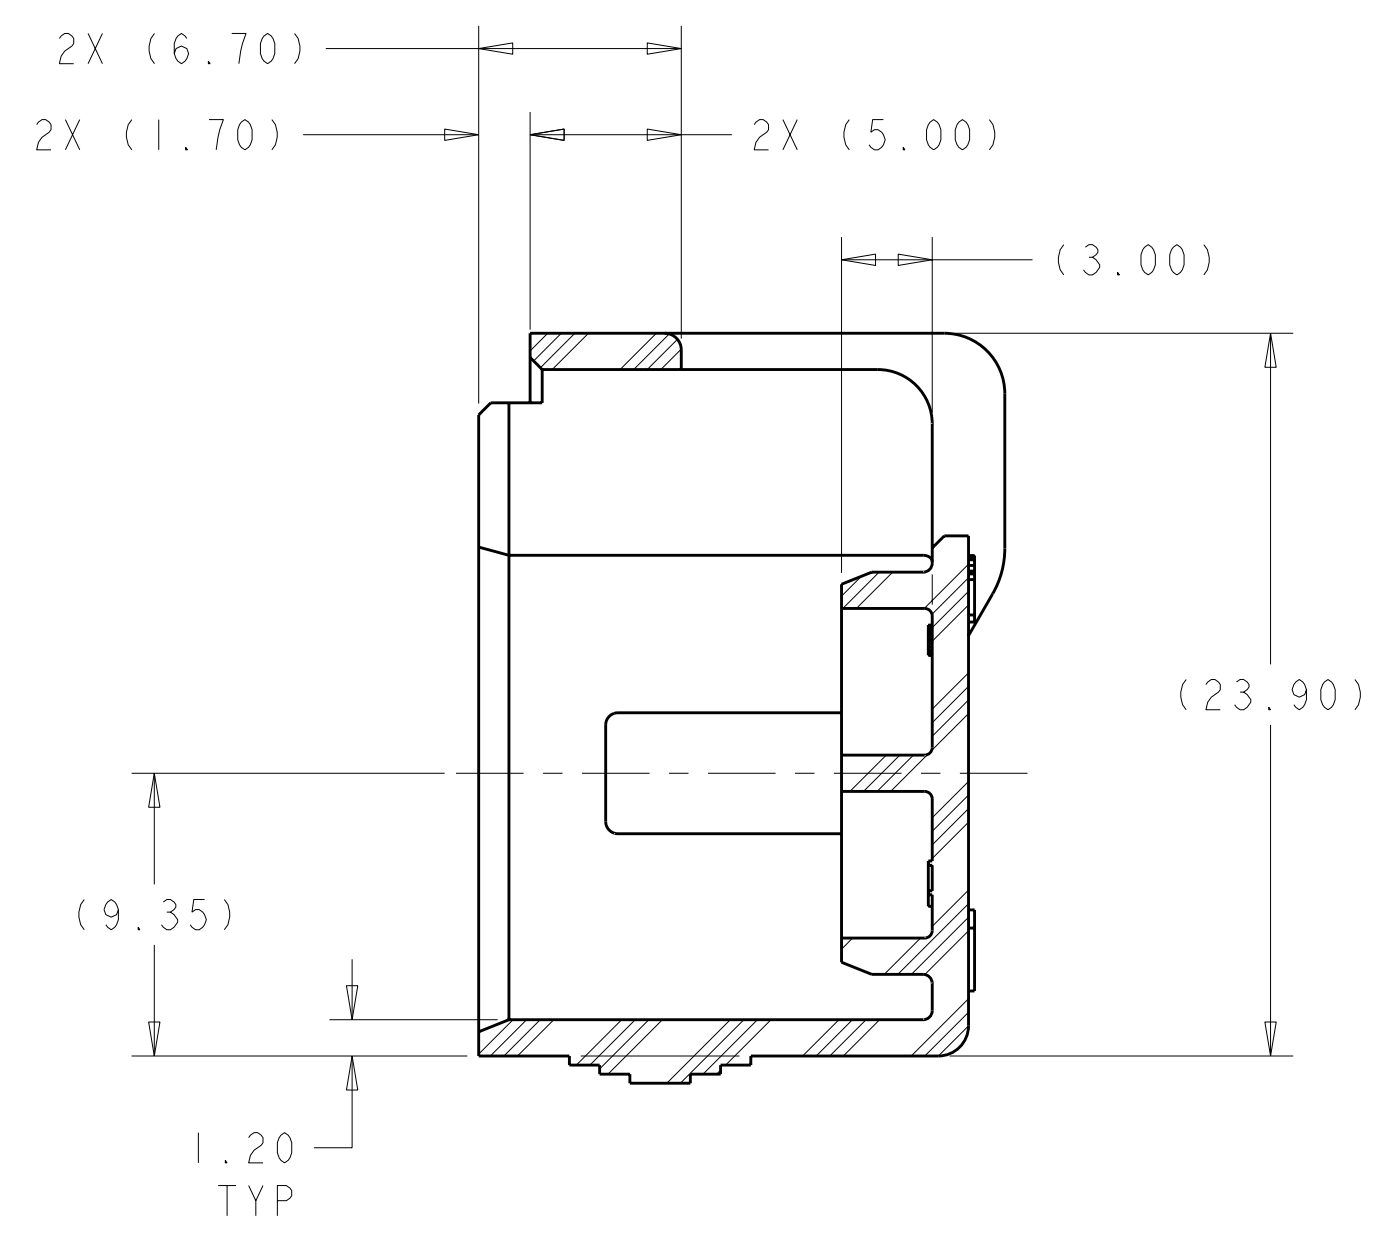

LOC	DIST	REVISIONS			
P	LTB	DESCRIPTION	DATE	DWN	APVD
A		ECO-12-010443	12 JUN 2012	DS	AT

SECTION D-D
REMOVED

- △ MATERIAL :
TYPE : PA66 33%GF
COLOR : SEE TABLE
- 2. FEATURES DENOTED BY REFERENCE DIMENSIONS
MUST BE INSPECTED FOR PRESENCE
- 3. PART MUST BE FREE OF EXCESSIVE FLASH, MIS-MATCH,
SINK MARKS, OR OTHER VISUAL IMPERFECTIONS THAT
MAY AFFECT PRODUCT FIT FORM OR FUNCTION
- △ CIRCUIT ID

SECTION E-E
REMOVED, ROTATED 90° CCW

COLOR	MIN	MAX	F	DESCRIPTION	PART NO
DK GRAY	5.48	6.10	6.20	CABLE SEAL RETAINER, SIZE C	2103181-3
ORANGE	4.76	5.48	5.60	CABLE SEAL RETAINER, SIZE B	2103181-2
BLACK	4.11	4.76	4.90	CABLE SEAL RETAINER, SIZE A	2103181-1

SIZE: CAGE CODE DRAWING NO: A100779C=2103181

SCALE: 4:1 SHEET 1 OF 1 REV A

X-ON Electronics

Largest Supplier of Electrical and Electronic Components

Click to view similar products for [Automotive Connectors](#) category: