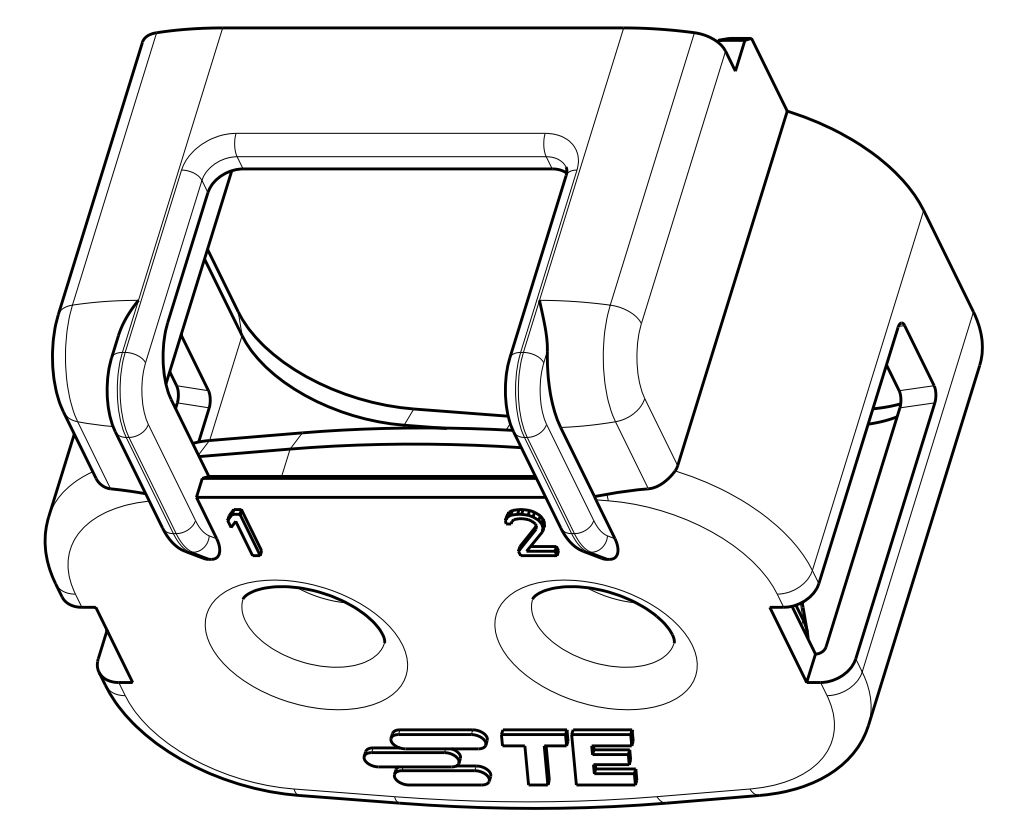

LOC	DIST	REVISIONS			
P	LTB	DESCRIPTION	DATE	DWN	APVD
A		ECO-12-010443	12 JUN 2012	DS	AT

SECTION D-D
REMOVED

- △ MATERIAL :
TYPE : PA66 33%GF
COLOR : SEE TABLE
- 2. FEATURES DENOTED BY REFERENCE DIMENSIONS
MUST BE INSPECTED FOR PRESENCE
- 3. PART MUST BE FREE OF EXCESSIVE FLASH, MIS-MATCH,
SINK MARKS, OR OTHER VISUAL IMPERFECTIONS THAT
MAY AFFECT PRODUCT FIT FORM OR FUNCTION
- △ CIRCUIT ID

SECTION E-E
REMOVED, ROTATED 90° CCW

COLOR	MIN	MAX	F	DESCRIPTION	PART NO
DK GRAY	5.48	6.10	6.20	CABLE SEAL RETAINER, SIZE C	2103181-3
ORANGE	4.76	5.48	5.60	CABLE SEAL RETAINER, SIZE B	2103181-2
BLACK	4.11	4.76	4.90	CABLE SEAL RETAINER, SIZE A	2103181-1

SIZE: CAGE CODE DRAWING NO: A100779C=2103181

SCALE: 4:1 SHEET 1 OF 1 REV A

X-ON Electronics

Largest Supplier of Electrical and Electronic Components

Click to view similar products for [Automotive Connectors](#) category: