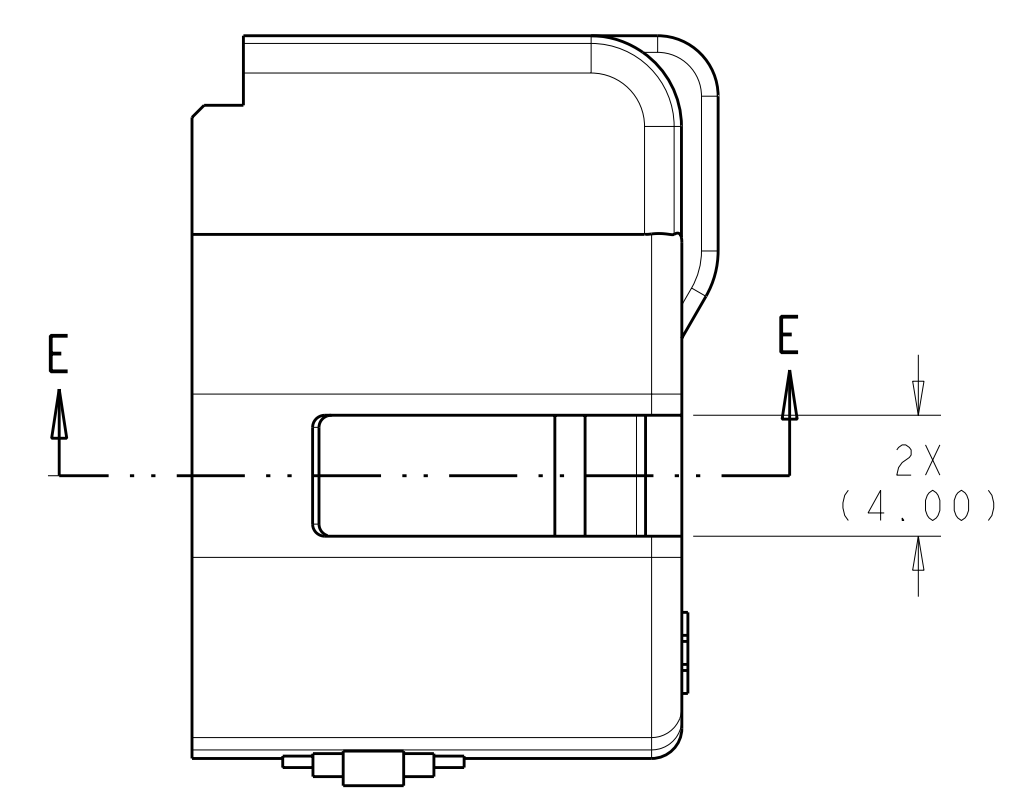

LOC	DIST	REVISIONS			
P	LTB	DESCRIPTION	DATE	DWN	APVD
A		ECO-12-010443	12JUN2012	DS	AT

SECTION D-D
REMOVED

- △ MATERIAL :
TYPE : PA66 33%GF
COLOR : SEE TABLE
- 2. FEATURES DENOTED BY REFERENCE DIMENSIONS
MUST BE INSPECTED FOR PRESENCE
- 3. PART MUST BE FREE OF EXCESSIVE FLASH, MIS-MATCH,
SINK MARKS, OR OTHER VISUAL IMPERFECTIONS THAT
MAY AFFECT PRODUCT FIT FORM OR FUNCTION
- △ CIRCUIT ID

SECTION E-E
REMOVED, ROTATED 90° CCW

COLOR	MIN	MAX	F	DESCRIPTION	PART NO
DK GRAY	5.48	6.10	6.20	CABLE SEAL RETAINER, SIZE C	2103181-3
ORANGE	4.76	5.48	5.60	CABLE SEAL RETAINER, SIZE B	2103181-2
BLACK	4.11	4.76	4.90	CABLE SEAL RETAINER, SIZE A	2103181-1

MATERIAL: △

DWN	D SIMPSON	08FEB2011
CHK	A TYLER	08FEB2011
APVD		

PRODUCT SPEC: 108-2394
 APPLICATION SPEC: 114-13295

STE TE Connectivity
 CABLE SEAL RETAINER
 HVA280-2PHI XE

SIZE: A100779 CAGE CODE: C=2103181
 WEIGHT: -
 CUSTOMER DRAWING