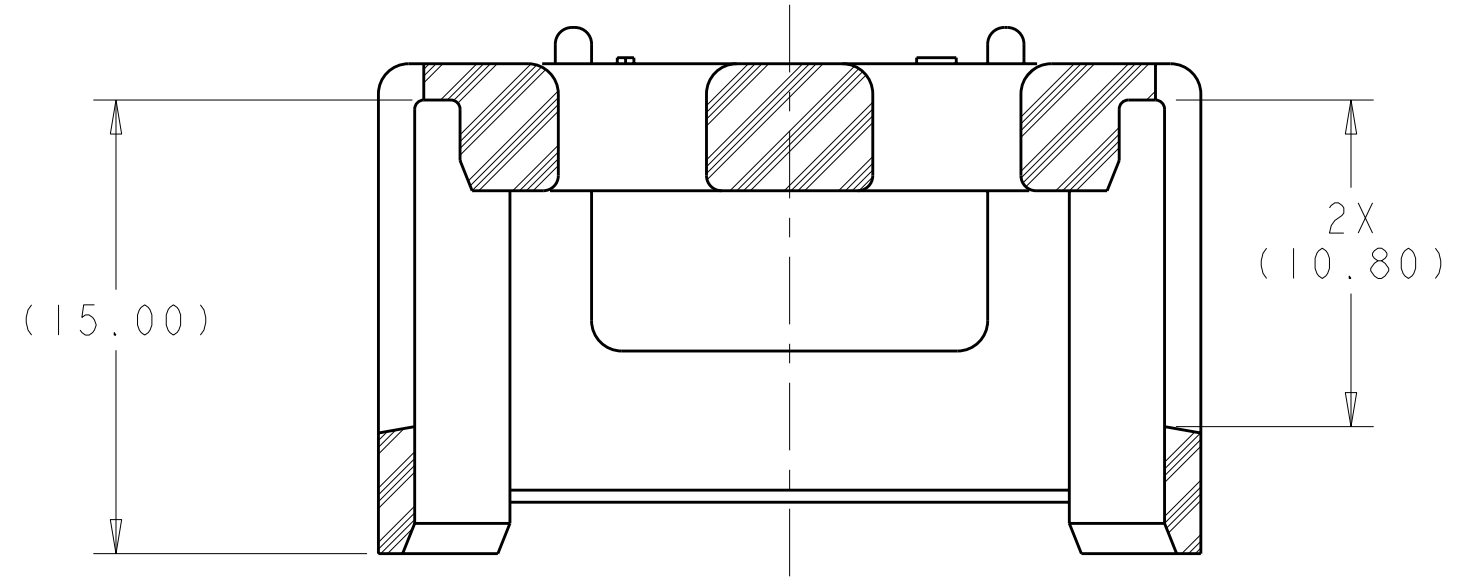

LOC	DIST	REVISIONS			
P	LTB	DESCRIPTION	DATE	DWN	APVD
A		ECO-12-010443	12JUN2012	DS	AT

SECTION D-D
REMOVED

- △ MATERIAL :
TYPE : PA66 33%GF
COLOR : SEE TABLE
- 2. FEATURES DENOTED BY REFERENCE DIMENSIONS
MUST BE INSPECTED FOR PRESENCE
- 3. PART MUST BE FREE OF EXCESSIVE FLASH, MIS-MATCH,
SINK MARKS, OR OTHER VISUAL IMPERFECTIONS THAT
MAY AFFECT PRODUCT FIT FORM OR FUNCTION
- △ CIRCUIT ID

SECTION E-E
REMOVED, ROTATED 90° CCW

COLOR	MIN	MAX	F	DESCRIPTION	PART NO
DK GRAY	5.48	6.10	6.20	CABLE SEAL RETAINER, SIZE C	2103181-3
ORANGE	4.76	5.48	5.60	CABLE SEAL RETAINER, SIZE B	2103181-2
BLACK	4.11	4.76	4.90	CABLE SEAL RETAINER, SIZE A	2103181-1

MATERIAL: △

DWN	D SIMPSON	08FEB2011
CHK	A TYLER	08FEB2011
APVD		

PRODUCT SPEC: 108-2394
 APPLICATION SPEC: 114-13295

STE TE Connectivity
 CABLE SEAL RETAINER
 HVA280-2PHI XE

SIZE: A100779 CAGE CODE: C=2103181
 WEIGHT: -
 CUSTOMER DRAWING