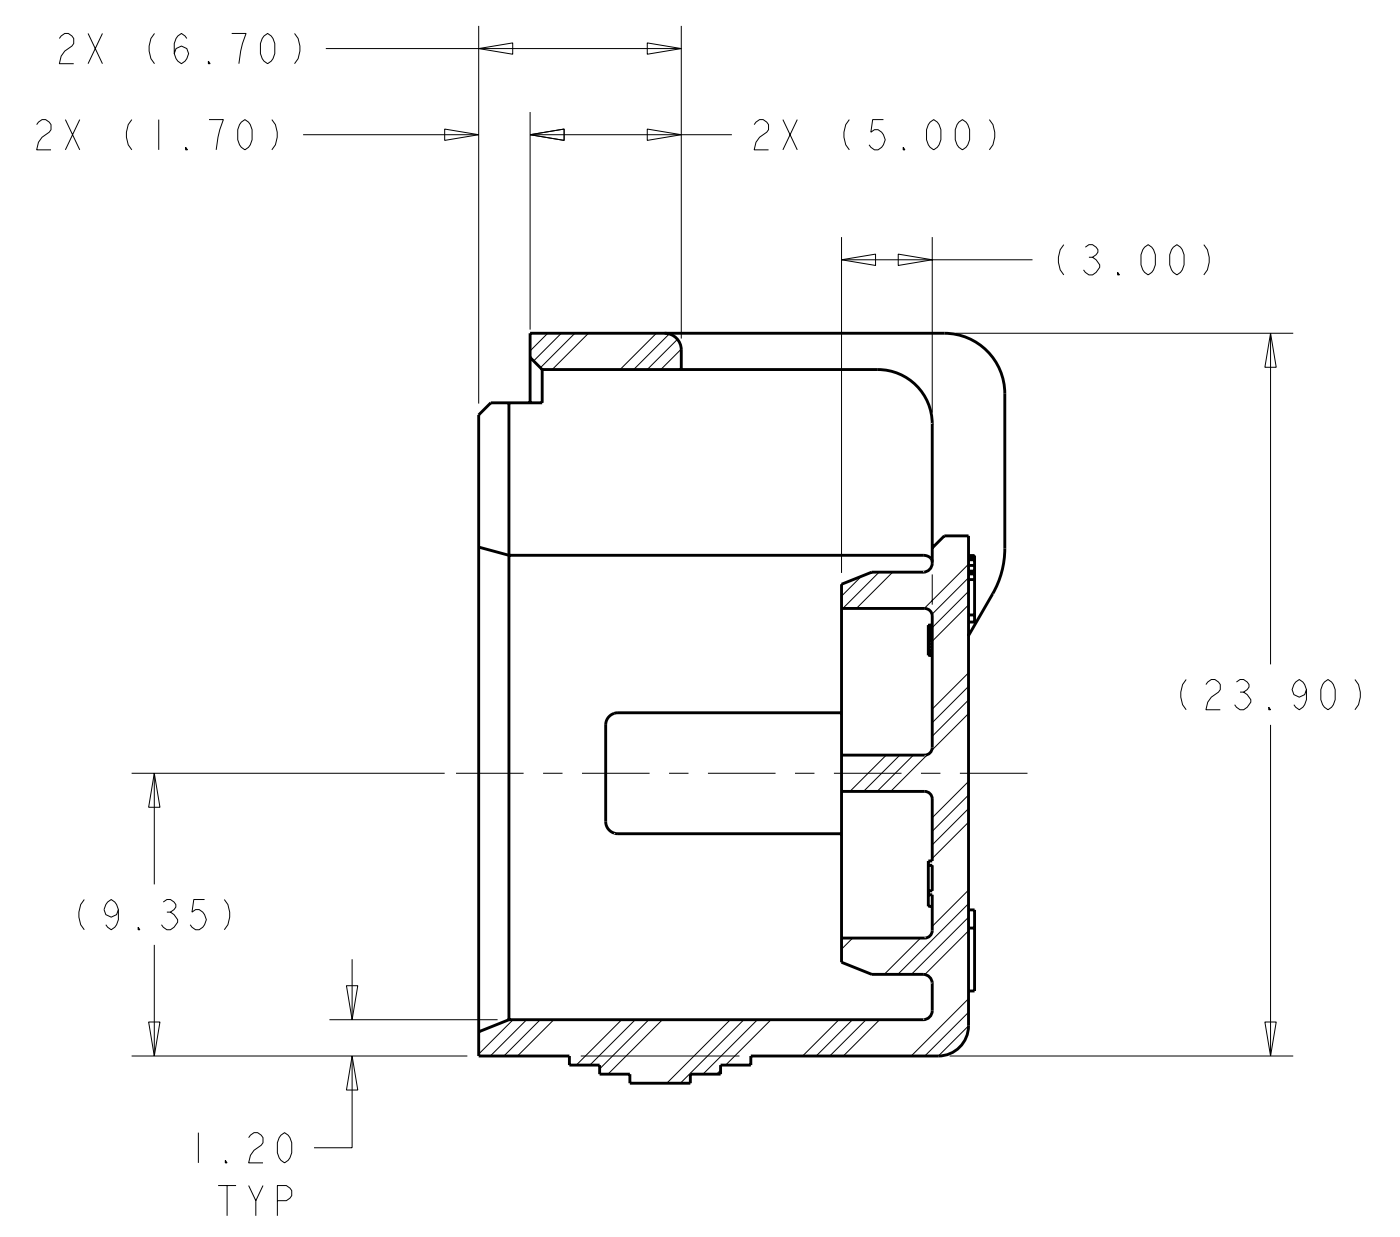

LOC	DIST	REVISIONS			
P	LTB	DESCRIPTION	DATE	DWN	APVD
A		ECO-12-010443	12JUN2012	DS	AT

SECTION D-D
REMOVED

- △ MATERIAL :
TYPE : PA66 33%GF
COLOR : SEE TABLE
- 2. FEATURES DENOTED BY REFERENCE DIMENSIONS
MUST BE INSPECTED FOR PRESENCE
- 3. PART MUST BE FREE OF EXCESSIVE FLASH, MIS-MATCH,
SINK MARKS, OR OTHER VISUAL IMPERFECTIONS THAT
MAY AFFECT PRODUCT FIT FORM OR FUNCTION
- △ CIRCUIT ID

SECTION E-E
REMOVED, ROTATED 90° CCW

COLOR	MIN	MAX	F	DESCRIPTION	PART NO
DK GRAY	5.48	6.10	6.20	CABLE SEAL RETAINER, SIZE C	2103181-3
ORANGE	4.76	5.48	5.60	CABLE SEAL RETAINER, SIZE B	2103181-2
BLACK	4.11	4.76	4.90	CABLE SEAL RETAINER, SIZE A	2103181-1

MATERIAL: △

DWN	D SIMPSON	08FEB2011
CHK	A TYLER	08FEB2011
APVD		

PRODUCT SPEC: 108-2394
 APPLICATION SPEC: 114-13295

STE TE Connectivity
 CABLE SEAL RETAINER
 HVA280-2PHI XE

SIZE: A100779 CAGE CODE: C=2103181
 WEIGHT: -
 CUSTOMER DRAWING