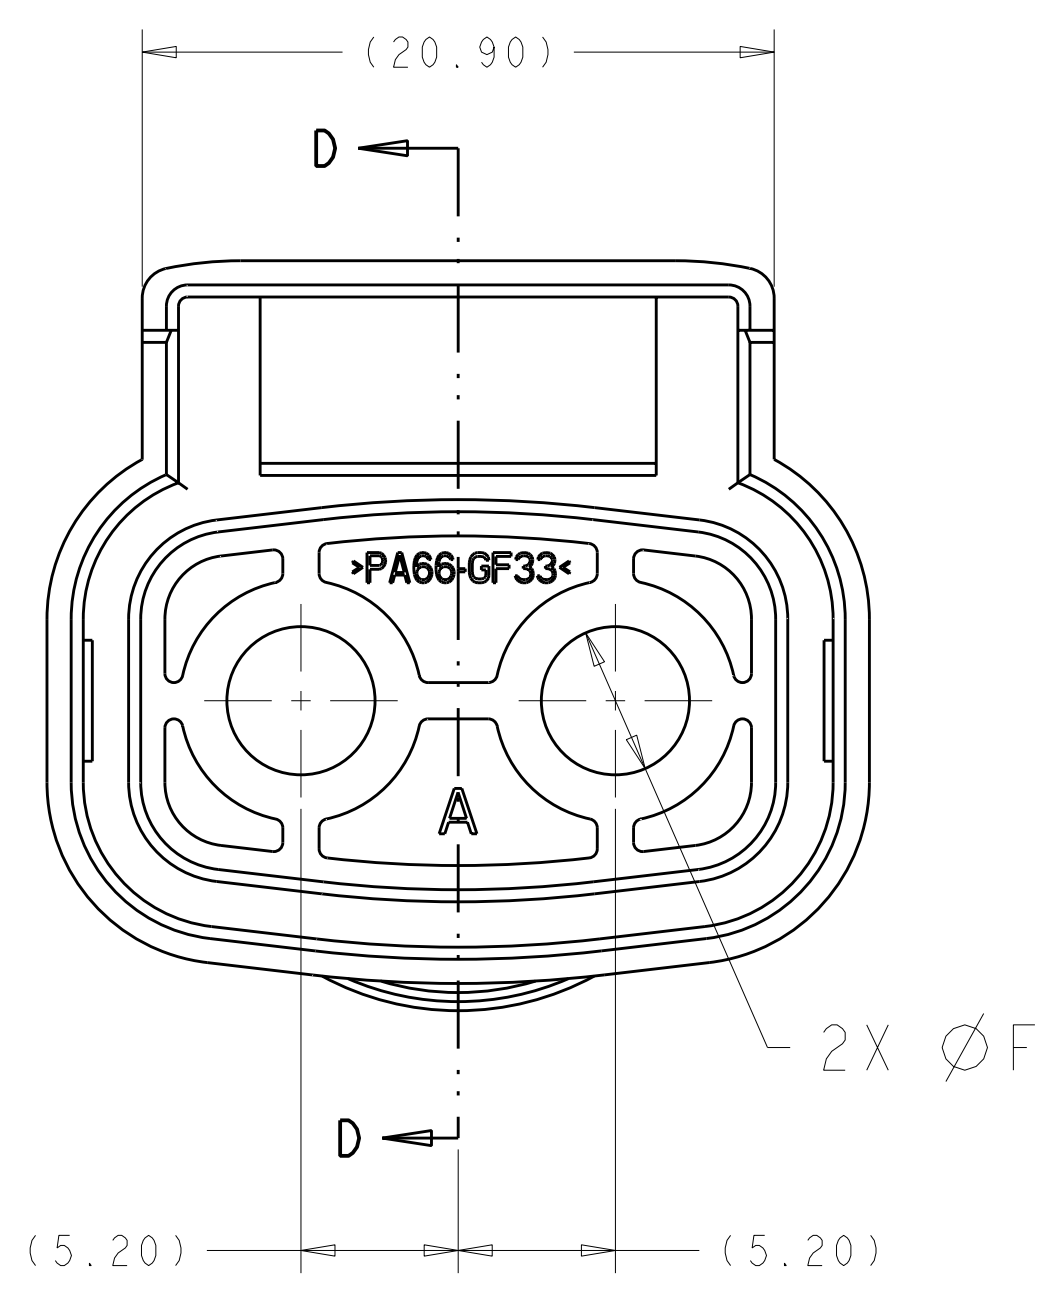

LOC	DIST	REVISIONS			
P	LTB	DESCRIPTION	DATE	DWN	APVD
A		ECO-12-010443	12JUN2012	DS	AT

SECTION D-D
REMOVED

- △ MATERIAL :
TYPE : PA66 33%GF
COLOR : SEE TABLE
- 2. FEATURES DENOTED BY REFERENCE DIMENSIONS
MUST BE INSPECTED FOR PRESENCE
- 3. PART MUST BE FREE OF EXCESSIVE FLASH, MIS-MATCH,
SINK MARKS, OR OTHER VISUAL IMPERFECTIONS THAT
MAY AFFECT PRODUCT FIT FORM OR FUNCTION
- △ CIRCUIT ID

SECTION E-E
REMOVED, ROTATED 90° CCW

COLOR	MIN	MAX	F	DESCRIPTION	PART NO
DK GRAY	5.48	6.10	6.20	CABLE SEAL RETAINER, SIZE C	2103181-3
ORANGE	4.76	5.48	5.60	CABLE SEAL RETAINER, SIZE B	2103181-2
BLACK	4.11	4.76	4.90	CABLE SEAL RETAINER, SIZE A	2103181-1

THIS DRAWING IS A CONTROLLED DOCUMENT. DIMENSIONING AND TOLERANCING PER ASME Y14.5M-2009. TOLERANCES UNLESS OTHERWISE SPECIFIED:

DIMENSIONS:	mm	9 PLC ±.2	1 PLC ±0.10	5 PLC ±0.100	4 PLC ±0.0001	ANGLES ±.1°	FINISH
-------------	----	-----------	-------------	--------------	---------------	-------------	--------

MATERIAL: △

DWN	D SIMPSON	08FEB2011
CHK	A TYLER	08FEB2011
APVD		

PRODUCT SPEC: 108-2394
 APPLICATION SPEC: 114-13295

STE TE Connectivity
 CABLE SEAL RETAINER
 HVA280-2PHI XE

SIZE: A100779 CAGE CODE: C=2103181
 WEIGHT: -
 CUSTOMER DRAWING