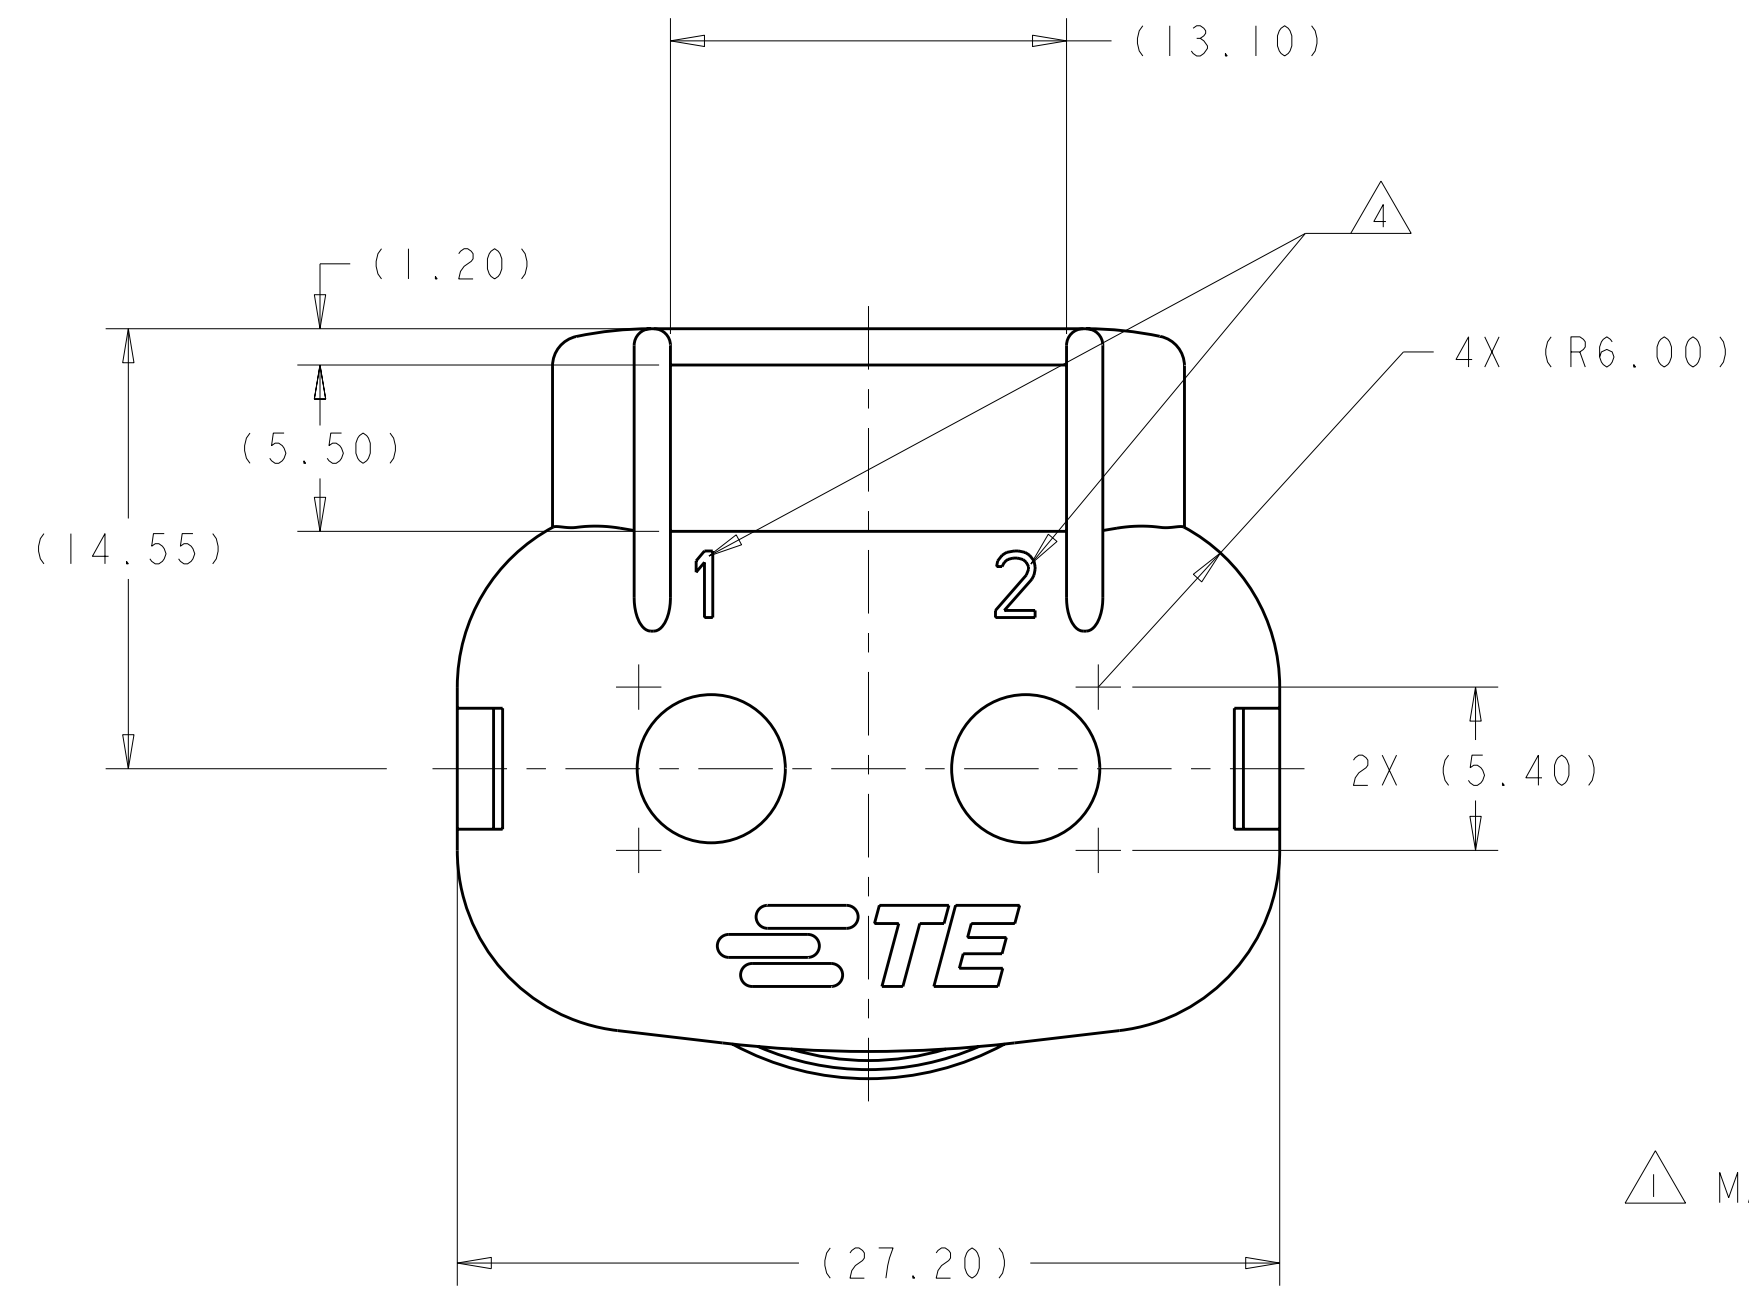

LOC	DIST	REVISIONS			
P	LTB	DESCRIPTION	DATE	DWN	APVD
A		ECO-12-010443	12JUN2012	DS	AT

SECTION D-D
REMOVED

- △ MATERIAL :
TYPE : PA66 33%GF
COLOR : SEE TABLE
- 2. FEATURES DENOTED BY REFERENCE DIMENSIONS
MUST BE INSPECTED FOR PRESENCE
- 3. PART MUST BE FREE OF EXCESSIVE FLASH, MIS-MATCH,
SINK MARKS, OR OTHER VISUAL IMPERFECTIONS THAT
MAY AFFECT PRODUCT FIT FORM OR FUNCTION
- △ CIRCUIT ID

SECTION E-E
REMOVED, ROTATED 90° CCW

COLOR	MIN	MAX	F	DESCRIPTION	PART NO
DK GRAY	5.48	6.10	6.20	CABLE SEAL RETAINER, SIZE C	2103181-3
ORANGE	4.76	5.48	5.60	CABLE SEAL RETAINER, SIZE B	2103181-2
BLACK	4.11	4.76	4.90	CABLE SEAL RETAINER, SIZE A	2103181-1

MATERIAL: △

DWN	D SIMPSON	08FEB2011
CHK	A TYLER	08FEB2011
APVD		

PRODUCT SPEC: 108-2394
 APPLICATION SPEC: 114-13295

STE TE Connectivity
 CABLE SEAL RETAINER
 HVA280-2PHI XE

SIZE: A100779 CAGE CODE: C=2103181
 WEIGHT: -
 CUSTOMER DRAWING