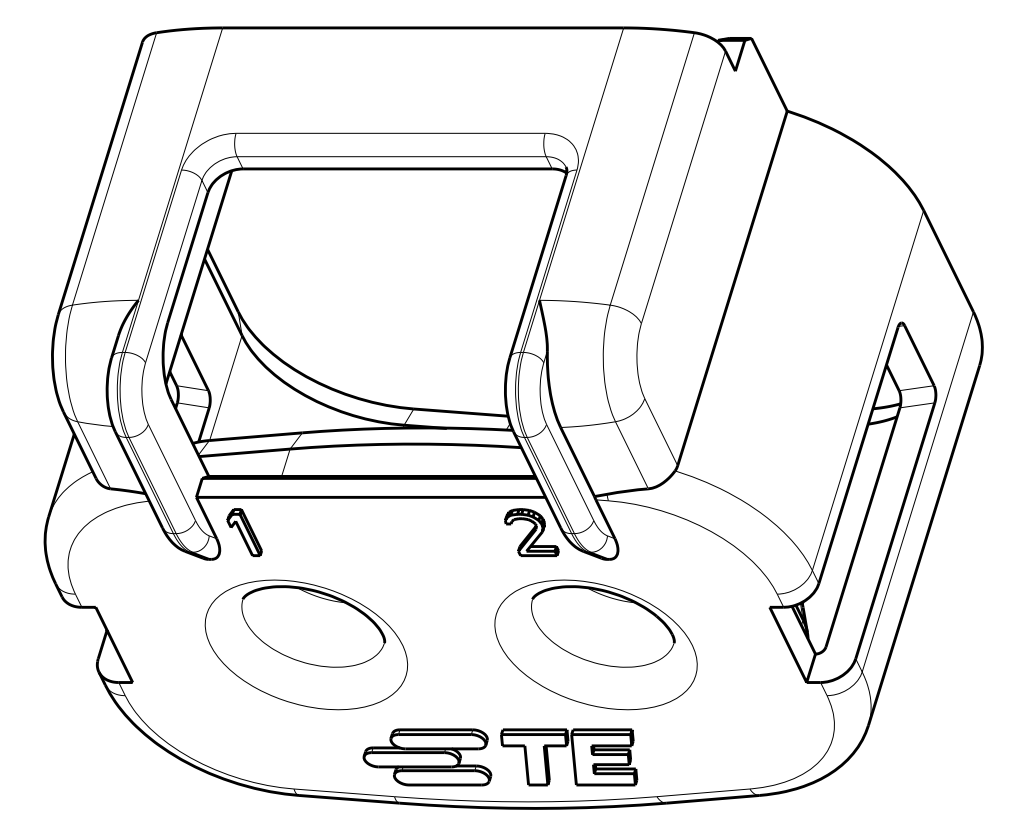

LOC	DIST	REVISIONS			
P	LTB	DESCRIPTION	DATE	DWN	APVD
A		ECO-12-010443	12JUN2012	DS	AT

SECTION D-D
REMOVED

- △ MATERIAL :
TYPE : PA66 33%GF
COLOR : SEE TABLE
- 2. FEATURES DENOTED BY REFERENCE DIMENSIONS
MUST BE INSPECTED FOR PRESENCE
- 3. PART MUST BE FREE OF EXCESSIVE FLASH, MIS-MATCH,
SINK MARKS, OR OTHER VISUAL IMPERFECTIONS THAT
MAY AFFECT PRODUCT FIT FORM OR FUNCTION
- △ CIRCUIT ID

SECTION E-E
REMOVED, ROTATED 90° CCW

COLOR	MIN	MAX	F	DESCRIPTION	PART NO
DK GRAY	5.48	6.10	6.20	CABLE SEAL RETAINER, SIZE C	2103181-3
ORANGE	4.76	5.48	5.60	CABLE SEAL RETAINER, SIZE B	2103181-2
BLACK	4.11	4.76	4.90	CABLE SEAL RETAINER, SIZE A	2103181-1

MATERIAL: △

DWN	D SIMPSON	08FEB2011
CHK	A TYLER	08FEB2011
APVD		

PRODUCT SPEC: 108-2394
 APPLICATION SPEC: 114-13295

STE TE Connectivity
 CABLE SEAL RETAINER
 HVA280-2PHI XE

SIZE: A100779 CAGE CODE: C=2103181
 WEIGHT: -
 CUSTOMER DRAWING