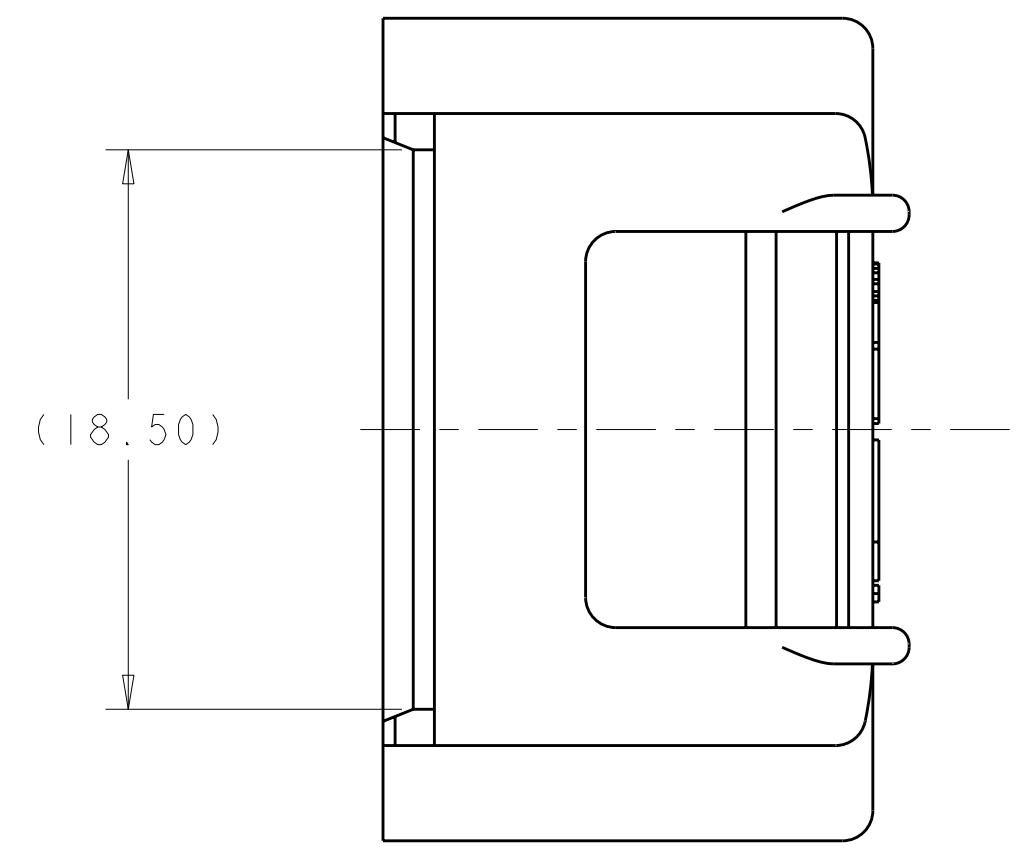

LOC	DIST	REVISIONS			
P	LTB	DESCRIPTION	DATE	DWN	APVD
A		ECO-12-010443	12JUN2012	DS	AT

SECTION D-D
REMOVED

- △ MATERIAL :
TYPE : PA66 33%GF
COLOR : SEE TABLE
- 2. FEATURES DENOTED BY REFERENCE DIMENSIONS
MUST BE INSPECTED FOR PRESENCE
- 3. PART MUST BE FREE OF EXCESSIVE FLASH, MIS-MATCH,
SINK MARKS, OR OTHER VISUAL IMPERFECTIONS THAT
MAY AFFECT PRODUCT FIT FORM OR FUNCTION
- △ CIRCUIT ID

SECTION E-E
REMOVED, ROTATED 90° CCW

COLOR	MIN	MAX	F	DESCRIPTION	PART NO
DK GRAY	5.48	6.10	6.20	CABLE SEAL RETAINER, SIZE C	2103181-3
ORANGE	4.76	5.48	5.60	CABLE SEAL RETAINER, SIZE B	2103181-2
BLACK	4.11	4.76	4.90	CABLE SEAL RETAINER, SIZE A	2103181-1

MATERIAL: △

DWN	D SIMPSON	08FEB2011
CHK	A TYLER	08FEB2011
APVD		

PRODUCT SPEC: 108-2394
 APPLICATION SPEC: 114-13295

STE TE Connectivity
 CABLE SEAL RETAINER
 HVA280-2PHI XE

SIZE: A100779 CAGE CODE: C=2103181
 WEIGHT: -
 CUSTOMER DRAWING