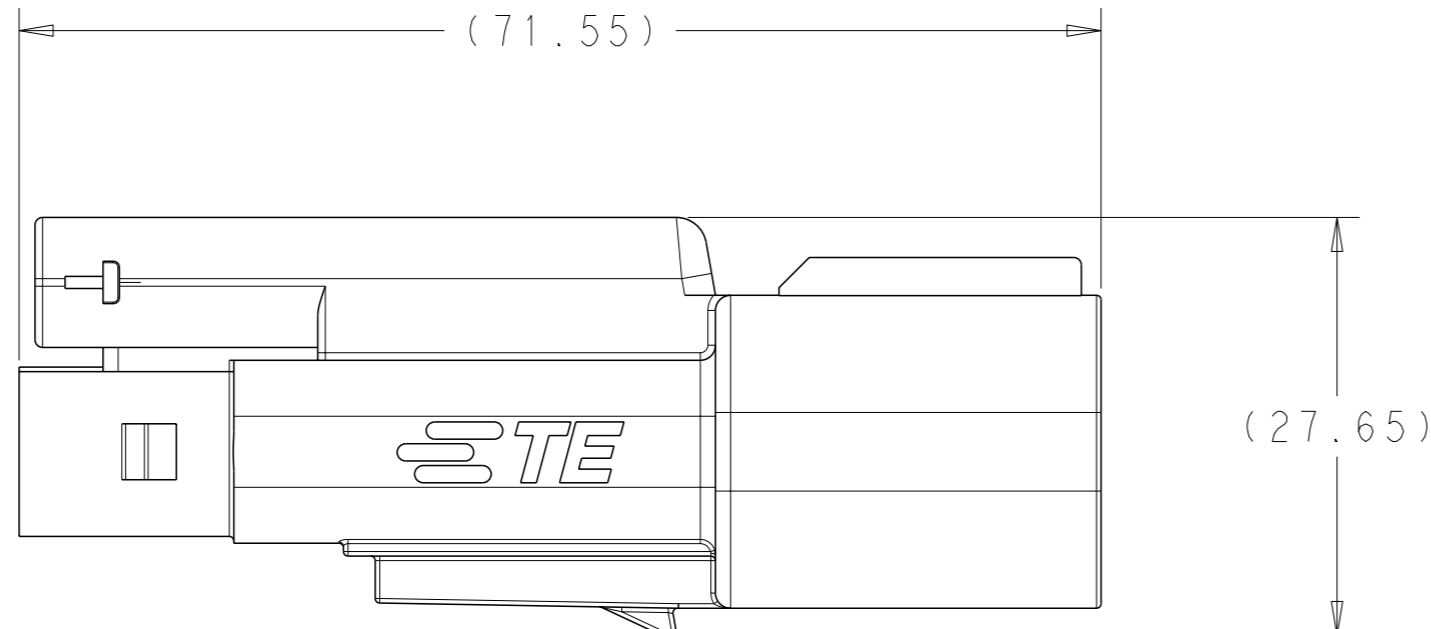

| DESCRIPTION | PART NO |
|-------------------------------------|-----------|
| CAP SUBASSEMBLY, KEY F, HVA280 2PHI | 2103191-6 |
| CAP SUBASSEMBLY, KEY E, HVA280 2PHI | 2103191-5 |
| CAP SUBASSEMBLY, KEY D, HVA280 2PHI | 2103191-4 |
| CAP SUBASSEMBLY, KEY B, HVA280 2PHI | 2103191-2 |
| CAP SUBASSEMBLY, KEY A, HVA280 2PHI | 2103191-1 |

| | | | |
|--|--------------|-----------------------------|---|
| THIS DRAWING IS A CONTROLLED DOCUMENT. | | OWN: A DE CHAZAL 08DEC2011 | TE Connectivity NAME: CAP SUBASSY, HVA280-2PHI |
| DIMENSIONS: mm | | CHK: A DE CHAZAL 08DEC2011 | |
| TOLERANCES UNLESS OTHERWISE SPECIFIED: | | APVD: - | PRODUCT SPEC: 108-32085 |
| 0 PLC ± | 1 PLC ±0.5 | APPLICATION SPEC: 114-32033 | RESTRICTED TO: A1 |
| 2 PLC ±0.13 | 3 PLC ±0.013 | SIZE: 114-32033 | SCALE: 2:1 |
| 4 PLC ±0.0001 | ANGLES ± | WEIGHT: - | SHEET 1 OF 1 |
| MATERIAL: - | | CUSTOMER DRAWING | REV: A1 |