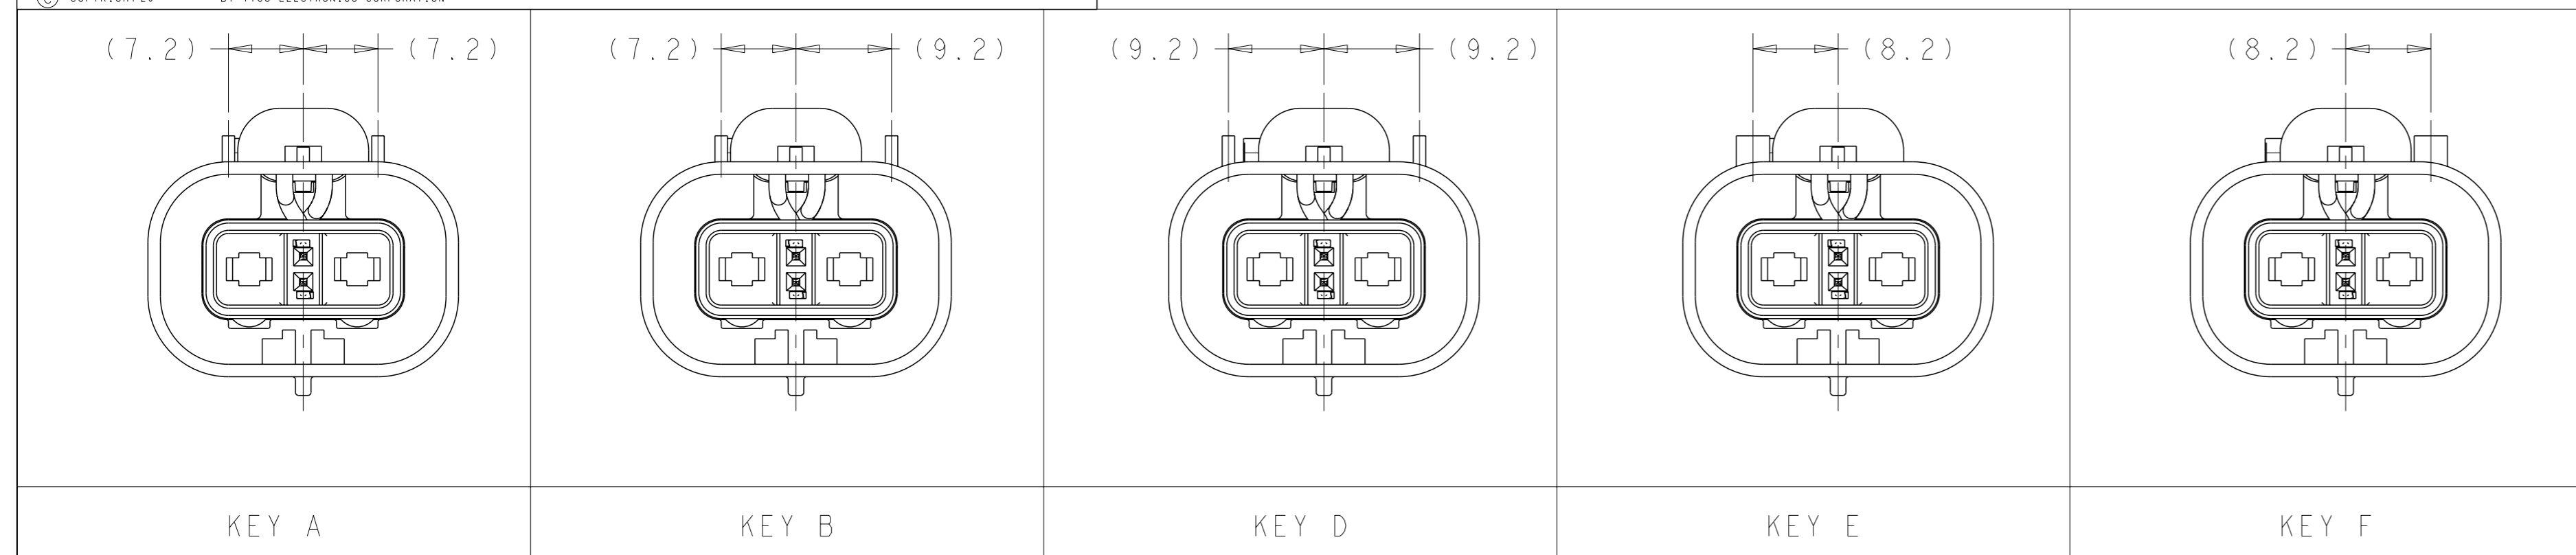

| DESCRIPTION | PART NO |
|-------------------------------------|-----------|
| CAP SUBASSEMBLY, KEY F, HVA280 2PHI | 2103191-6 |
| CAP SUBASSEMBLY, KEY E, HVA280 2PHI | 2103191-5 |
| CAP SUBASSEMBLY, KEY D, HVA280 2PHI | 2103191-4 |
| CAP SUBASSEMBLY, KEY B, HVA280 2PHI | 2103191-2 |
| CAP SUBASSEMBLY, KEY A, HVA280 2PHI | 2103191-1 |

| | | | |
|--|--------------|-----------------------------|---|
| THIS DRAWING IS A CONTROLLED DOCUMENT. | | OWN: A DE CHAZAL 08DEC2011 | TE Connectivity NAME: CAP SUBASSY, HVA280-2PHI |
| DIMENSIONS: mm | | CHK: A DE CHAZAL 08DEC2011 | |
| TOLERANCES UNLESS OTHERWISE SPECIFIED: | | APVD: - | PRODUCT SPEC: 108-32085 |
| 0 PLC ± | 1 PLC ±0.5 | APPLICATION SPEC: 114-32033 | RESTRICTED TO: A1 |
| 2 PLC ±0.13 | 3 PLC ±0.013 | SIZE: 114-32033 | SCALE: 2:1 |
| 4 PLC ±0.0001 | ANGLES ± | WEIGHT: - | SHEET 1 OF 1 |
| MATERIAL: - | | CUSTOMER DRAWING | REV: A1 |