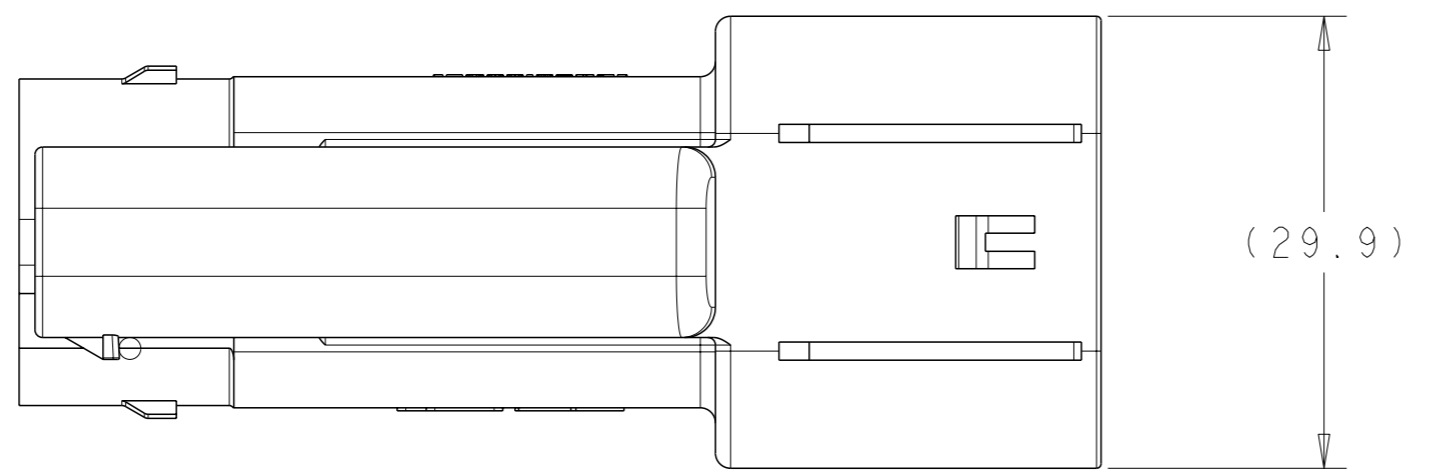

| DESCRIPTION | PART NO |
|-------------------------------------|-----------|
| CAP SUBASSEMBLY, KEY F, HVA280 2PHI | 2103191-6 |
| CAP SUBASSEMBLY, KEY E, HVA280 2PHI | 2103191-5 |
| CAP SUBASSEMBLY, KEY D, HVA280 2PHI | 2103191-4 |
| CAP SUBASSEMBLY, KEY B, HVA280 2PHI | 2103191-2 |
| CAP SUBASSEMBLY, KEY A, HVA280 2PHI | 2103191-1 |

| | | | |
|--|--------------|-----------------------------|---|
| THIS DRAWING IS A CONTROLLED DOCUMENT. | | OWN: A DE CHAZAL 08DEC2011 | TE Connectivity NAME: CAP SUBASSY, HVA280-2PHI |
| DIMENSIONS: mm | | CHK: A DE CHAZAL 08DEC2011 | |
| TOLERANCES UNLESS OTHERWISE SPECIFIED: | | APVD: - | PRODUCT SPEC: 108-32085 |
| 0 PLC ± | 1 PLC ±0.5 | APPLICATION SPEC: 114-32033 | RESTRICTED TO: A1 |
| 2 PLC ±0.13 | 3 PLC ±0.013 | SIZE: 114-32033 | SCALE: 2:1 |
| 4 PLC ±0.0001 | ANGLES ± | WEIGHT: - | SHEET 1 OF 1 |
| MATERIAL: - | | CUSTOMER DRAWING | REV: A1 |