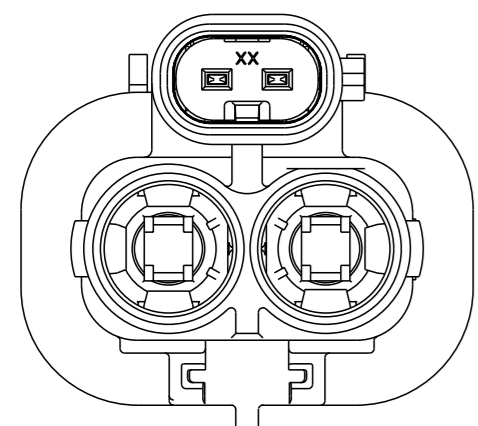

| DESCRIPTION | PART NO |
|-------------------------------------|-----------|
| CAP SUBASSEMBLY, KEY F, HVA280 2PHI | 2103191-6 |
| CAP SUBASSEMBLY, KEY E, HVA280 2PHI | 2103191-5 |
| CAP SUBASSEMBLY, KEY D, HVA280 2PHI | 2103191-4 |
| CAP SUBASSEMBLY, KEY B, HVA280 2PHI | 2103191-2 |
| CAP SUBASSEMBLY, KEY A, HVA280 2PHI | 2103191-1 |

| | | | |
|--|--------------|-----------------------------|---|
| THIS DRAWING IS A CONTROLLED DOCUMENT. | | OWN: A DE CHAZAL 08DEC2011 | TE Connectivity NAME: CAP SUBASSY, HVA280-2PHI |
| DIMENSIONS: mm | | CHK: A DE CHAZAL 08DEC2011 | |
| TOLERANCES UNLESS OTHERWISE SPECIFIED: | | APVD: - | PRODUCT SPEC: 108-32085 |
| 0 PLC ± | 1 PLC ±0.5 | APPLICATION SPEC: 114-32033 | RESTRICTED TO: A1 |
| 2 PLC ±0.13 | 3 PLC ±0.013 | SIZE: 114-32033 | SCALE: 2:1 |
| 4 PLC ±0.0001 | ANGLES ± | WEIGHT: - | SHEET 1 OF 1 |
| MATERIAL: - | | CUSTOMER DRAWING | REV: A1 |