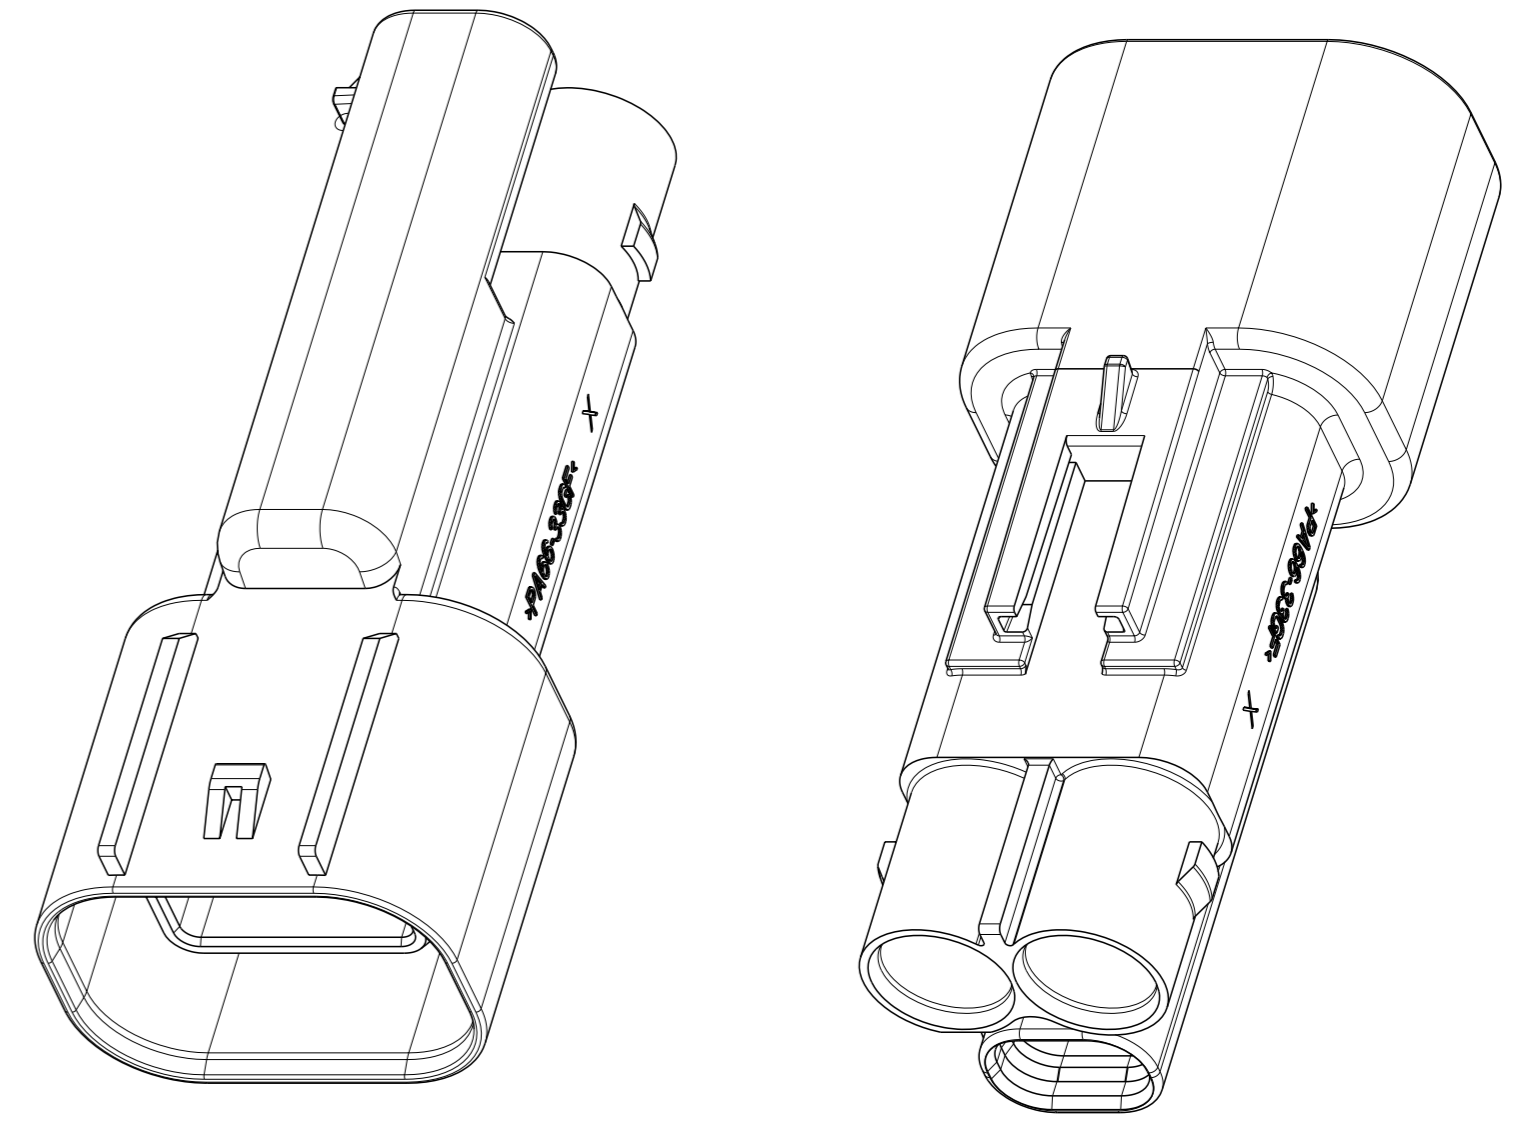

| DESCRIPTION | PART NO |
|-------------------------------------|-----------|
| CAP SUBASSEMBLY, KEY F, HVA280 2PHI | 2103191-6 |
| CAP SUBASSEMBLY, KEY E, HVA280 2PHI | 2103191-5 |
| CAP SUBASSEMBLY, KEY D, HVA280 2PHI | 2103191-4 |
| CAP SUBASSEMBLY, KEY B, HVA280 2PHI | 2103191-2 |
| CAP SUBASSEMBLY, KEY A, HVA280 2PHI | 2103191-1 |

| | | | |
|--|--------------|-----------------------------|---|
| THIS DRAWING IS A CONTROLLED DOCUMENT. | | OWN: A DE CHAZAL 08DEC2011 | TE Connectivity NAME: CAP SUBASSY, HVA280-2PHI |
| DIMENSIONS: mm | | CHK: A DE CHAZAL 08DEC2011 | |
| TOLERANCES UNLESS OTHERWISE SPECIFIED: | | APVD: - | PRODUCT SPEC: 108-32085 |
| 0 PLC ± | 1 PLC ±0.5 | APPLICATION SPEC: 114-32033 | RESTRICTED TO: A1 |
| 2 PLC ±0.13 | 3 PLC ±0.013 | SIZE: 114-32033 | SCALE: 2:1 |
| 4 PLC ±0.0001 | ANGLES ± | WEIGHT: - | SHEET 1 OF 1 |
| MATERIAL: - | | CUSTOMER DRAWING | REV: A1 |