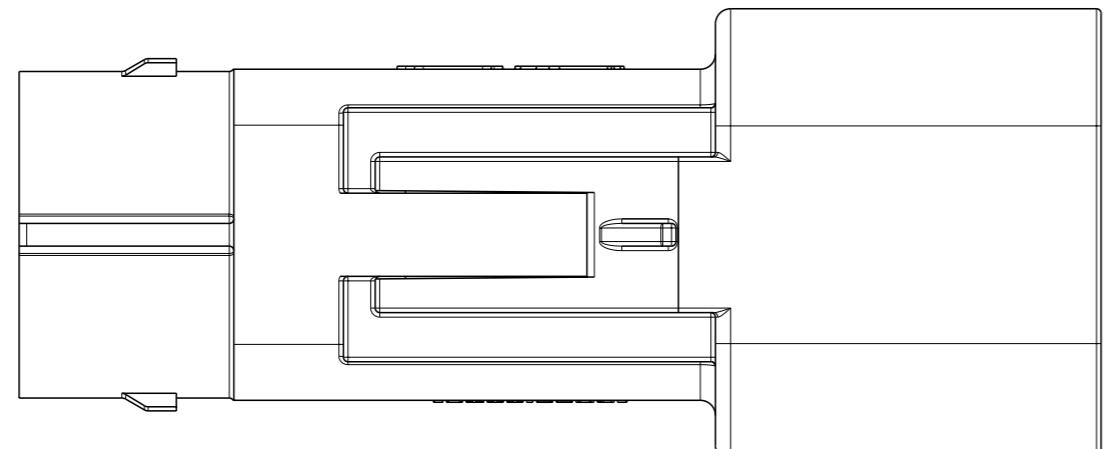

| DESCRIPTION | PART NO |
|-------------------------------------|-----------|
| CAP SUBASSEMBLY, KEY F, HVA280 2PHI | 2103191-6 |
| CAP SUBASSEMBLY, KEY E, HVA280 2PHI | 2103191-5 |
| CAP SUBASSEMBLY, KEY D, HVA280 2PHI | 2103191-4 |
| CAP SUBASSEMBLY, KEY B, HVA280 2PHI | 2103191-2 |
| CAP SUBASSEMBLY, KEY A, HVA280 2PHI | 2103191-1 |

| | | | |
|--|--------------|-----------------------------|---|
| THIS DRAWING IS A CONTROLLED DOCUMENT. | | OWN: A DE CHAZAL 08DEC2011 | TE Connectivity NAME: CAP SUBASSY, HVA280-2PHI |
| DIMENSIONS: mm | | CHK: A DE CHAZAL 08DEC2011 | |
| TOLERANCES UNLESS OTHERWISE SPECIFIED: | | APVD: - | PRODUCT SPEC: 108-32085 |
| 0 PLC ± | 1 PLC ±0.5 | APPLICATION SPEC: 114-32033 | RESTRICTED TO: A1 |
| 2 PLC ±0.13 | 3 PLC ±0.013 | SIZE: 114-32033 | SCALE: 2:1 |
| 4 PLC ±0.0001 | ANGLES ± | WEIGHT: - | SHEET 1 OF 1 |
| MATERIAL: - | | CUSTOMER DRAWING | REV: A1 |