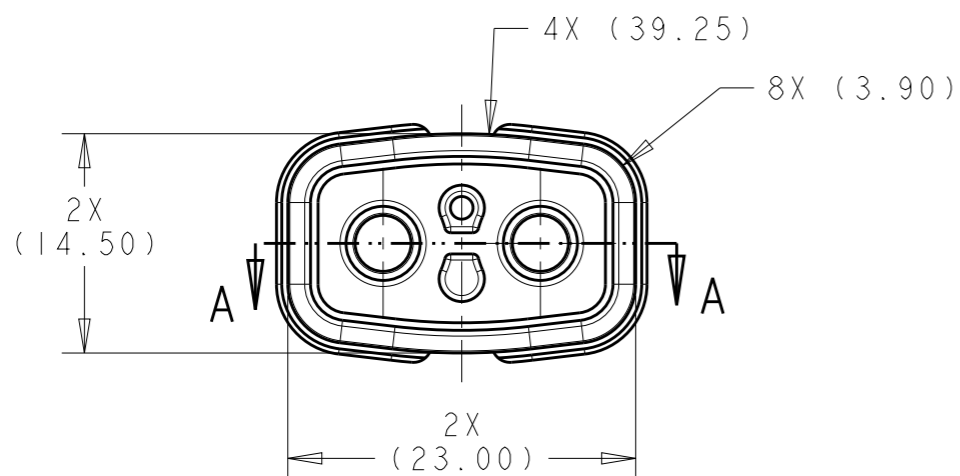

- 1. NO DAMAGES, SINK MARKS, CAVITIES OR FLOW LINES PERMITTED
- 2 MATERIAL: PA66 35% GLASS FILL
INHERENTLY LUBRICATED SILICONE
- 3 AROUND NO FLASH PERMITTED

2.70	LT. BLUE	40	SIZE A	1-2103731-1
2.85	TAN	30	SIZE B	1-2103731-2
4.00	GREEN	30	SIZE C	2103731-3
<i>DIM F</i>	<i>COLOR</i>	<i>DUROMETER</i>	<i>CABLE DIA</i>	<i>PART NO</i>

THIS DRAWING IS A CONTROLLED DOCUMENT.		DWN VISHWA. A 11APR2014	TE Connectivity	
DIMENSIONS: mm		CHK D. SIMPSON 06MAY2014		
TOLERANCES UNLESS OTHERWISE SPECIFIED:		APVD A. TYLER 06MAY2014	NAME SPACER-SEAL ASSY, OVERMOLDED, PLUG, HVA280-2PI SE	
0 PLC ±- 1 PLC ±0.2 2 PLC ±0.10 3 PLC ±- 4 PLC ±- ANGLES ±1°		PRODUCT SPEC -	RESTRICTED TO -	
MATERIAL 2		FINISH -	APPLICATION SPEC -	SCALE 2:1
		WEIGHT -	SIZE A3	SHEET 1 OF 1
		CUSTOMER DRAWING	DRAWING NO C-2103731	REV C2