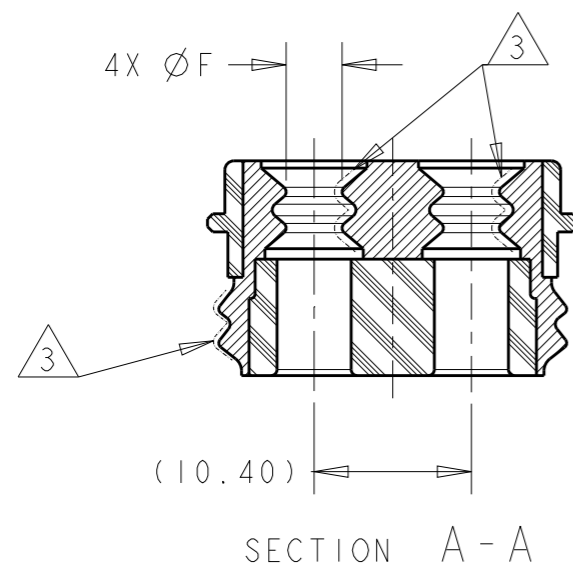

- 1. NO DAMAGES, SINK MARKS, CAVITIES OR FLOW LINES PERMITTED
- 2 MATERIAL: PA66 35% GLASS FILL
INHERENTLY LUBRICATED SILICONE
- 3 AROUND NO FLASH PERMITTED

2.70	LT. BLUE	40	SIZE A	1-2103731-1
2.85	TAN	30	SIZE B	1-2103731-2
4.00	GREEN	30	SIZE C	2103731-3
<i>DIM F</i>	<i>COLOR</i>	<i>DUROMETER</i>	<i>CABLE DIA</i>	<i>PART NO</i>

THIS DRAWING IS A CONTROLLED DOCUMENT.		DWN VISHWA. A 11APR2014	TE Connectivity	
DIMENSIONS: mm		CHK D. SIMPSON 06MAY2014		
TOLERANCES UNLESS OTHERWISE SPECIFIED:		APVD A. TYLER 06MAY2014	NAME SPACER-SEAL ASSY, OVERMOLDED, PLUG, HVA280-2PI SE	
0 PLC ±- 1 PLC ±0.2 2 PLC ±0.10 3 PLC ±- 4 PLC ±- ANGLES ±1°		PRODUCT SPEC -	RESTRICTED TO -	
MATERIAL 2		FINISH -	APPLICATION SPEC -	SCALE 2:1
		WEIGHT -	SIZE A3	SHEET 1 OF 1
		CUSTOMER DRAWING	DRAWING NO C-2103731	REV C2