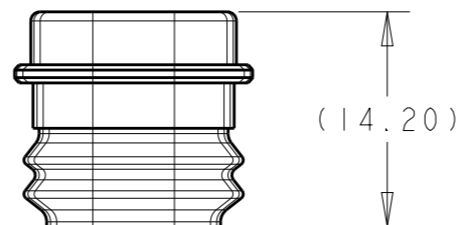

- 1. NO DAMAGES, SINK MARKS, CAVITIES OR FLOW LINES PERMITTED
- 2 MATERIAL: PA66 35% GLASS FILL
INHERENTLY LUBRICATED SILICONE
- 3 AROUND NO FLASH PERMITTED

2.70	LT. BLUE	40	SIZE A	1-2103731-1
2.85	TAN	30	SIZE B	1-2103731-2
4.00	GREEN	30	SIZE C	2103731-3
<i>DIM F</i>	<i>COLOR</i>	<i>DUROMETER</i>	<i>CABLE DIA</i>	<i>PART NO</i>

THIS DRAWING IS A CONTROLLED DOCUMENT.		DWN VISHWA. A 11APR2014	TE Connectivity	
DIMENSIONS: mm		CHK D. SIMPSON 06MAY2014		
TOLERANCES UNLESS OTHERWISE SPECIFIED:		APVD A. TYLER 06MAY2014	NAME SPACER-SEAL ASSY, OVERMOLDED, PLUG, HVA280-2PI SE	
0 PLC ±- 1 PLC ±0.2 2 PLC ±0.10 3 PLC ±- 4 PLC ±- ANGLES ±1°		PRODUCT SPEC -	RESTRICTED TO -	
MATERIAL 2		FINISH -	APPLICATION SPEC -	SCALE 2:1
		WEIGHT -	SIZE A3	SHEET 1 OF 1
		CUSTOMER DRAWING	DRAWING NO C-2103731	REV C2