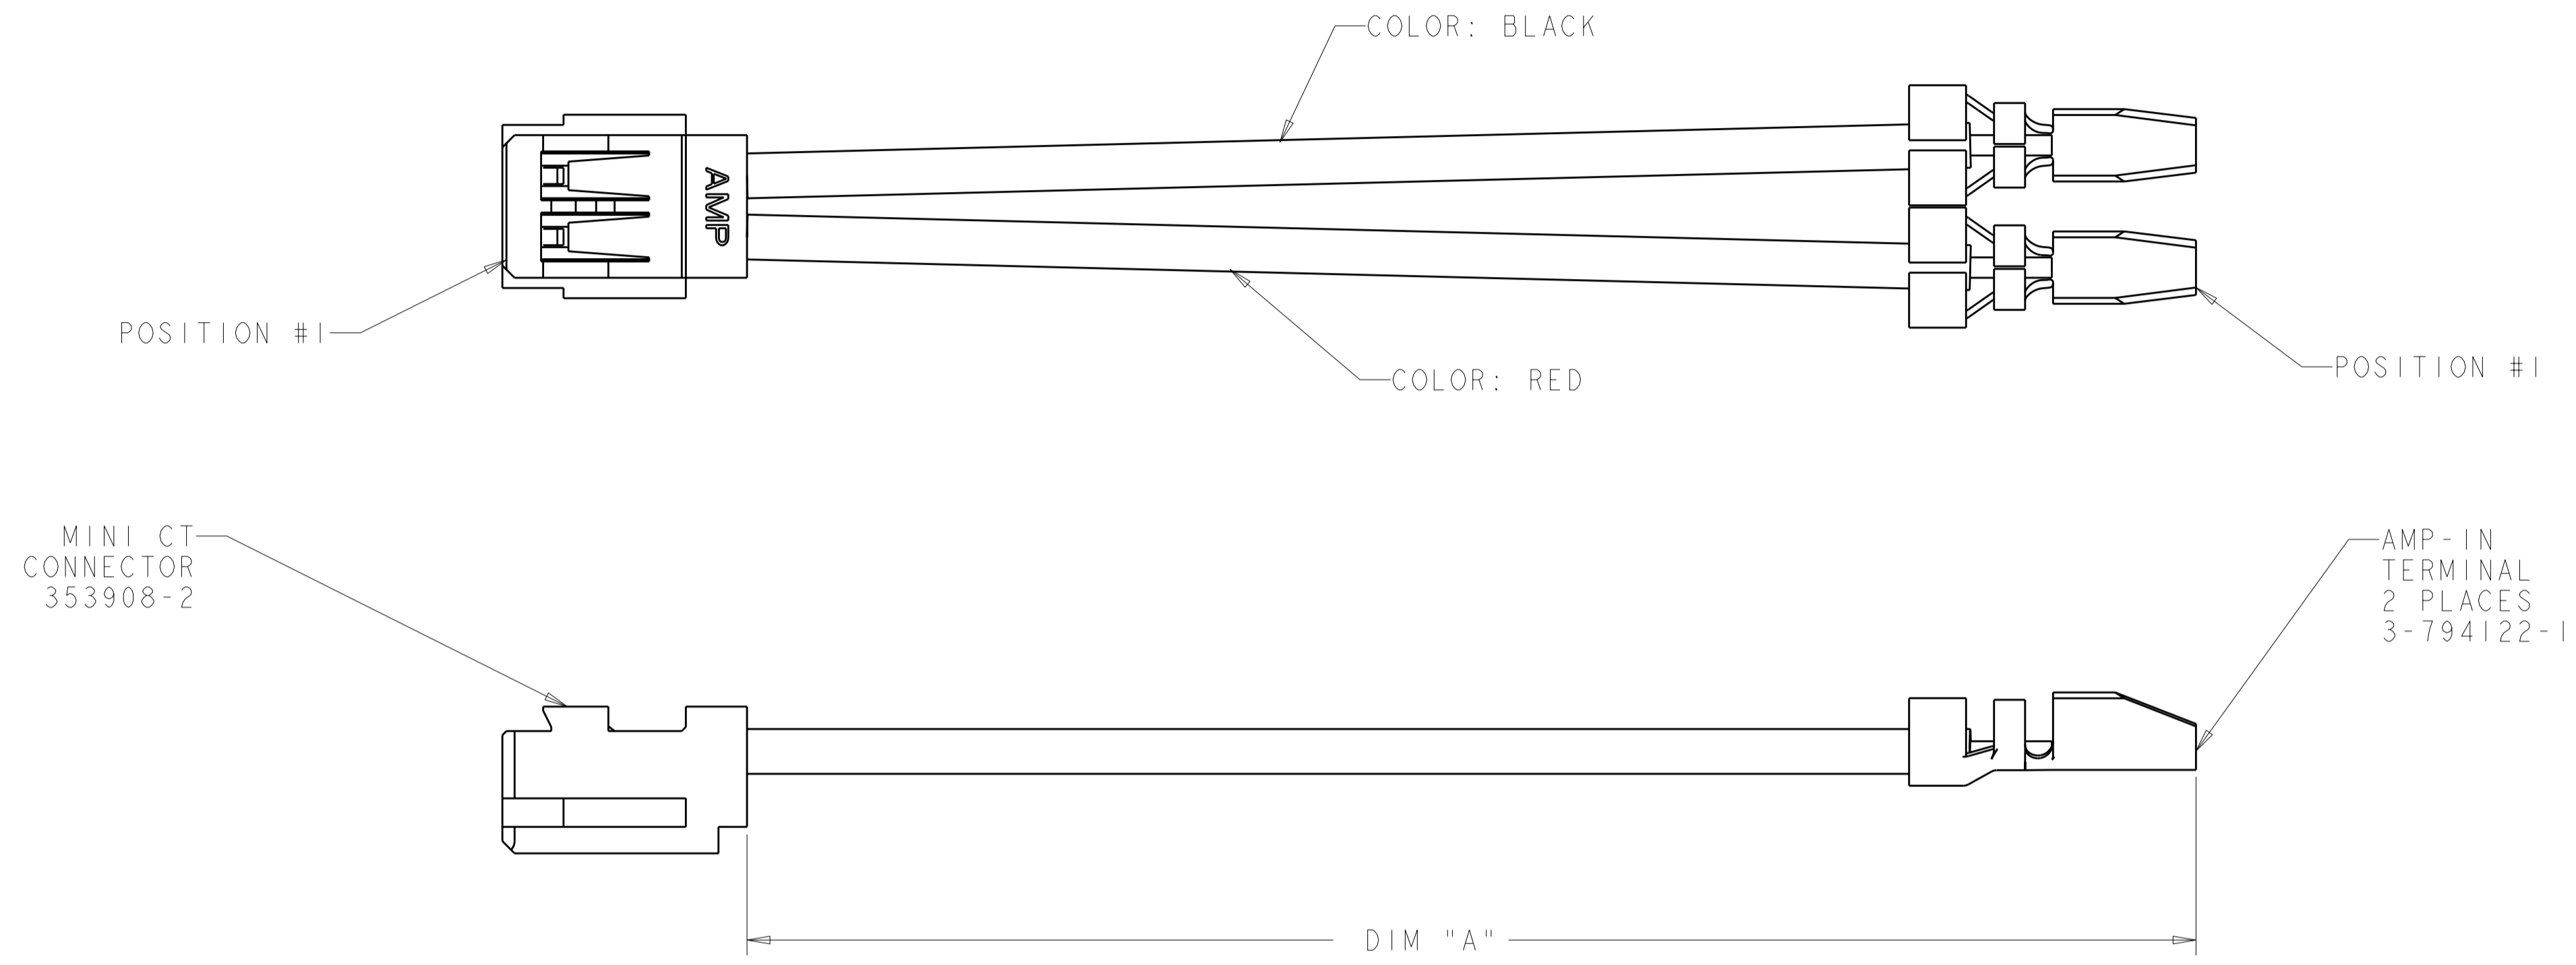

NOTES:

- MATERIALS AND FINISH:
 - HOUSING: NYLON
 - CONTACTS: COPPER ALLOY, FINISH: PRE-TIN
 - WIRE: 24 AWG, UL 1061 STYLE
- MUST COMPLY WITH DIRECTIVE 2002/95/EC (ROHS)

609.6±6.0	2106048-3
304.8±4.0	2106048-2
152.4±2.0	2106048-1
DIM "A"	PART NO.

THIS DRAWING IS A CONTROLLED DOCUMENT FOR TYCO ELECTRONICS CORPORATION. IT IS SUBJECT TO CHANGE AND THE CONTROLLING ENGINEERING ORGANIZATION SHOULD BE CONTACTED FOR THE LATEST REVISION.		DWN S. FISHER 20NOV2008	Tyco Electronics Harrisburg, PA 17105-3608	
DIMENSIONS: mm		CHK D. FLEMING 20NOV2008	NAME CABLE ASSEMBLY MINI CT TO MINI AMP-IN	
TOLERANCES UNLESS OTHERWISE SPECIFIED: 0 PLC ±- 1 PLC ±- 2 PLC ±.13 3 PLC ±.013 4 PLC ±- ANGLES ±- FINISH		APVD -	PRODUCT SPEC -	RESTRICTED TO -
MATERIAL -		APPLICATION SPEC -	WEIGHT -	SCALE 8:1
-		CUSTOMER DRAWING	SIZE A2	SHEET 1 OF 1
-			DRAWING NO 200779	REV A2