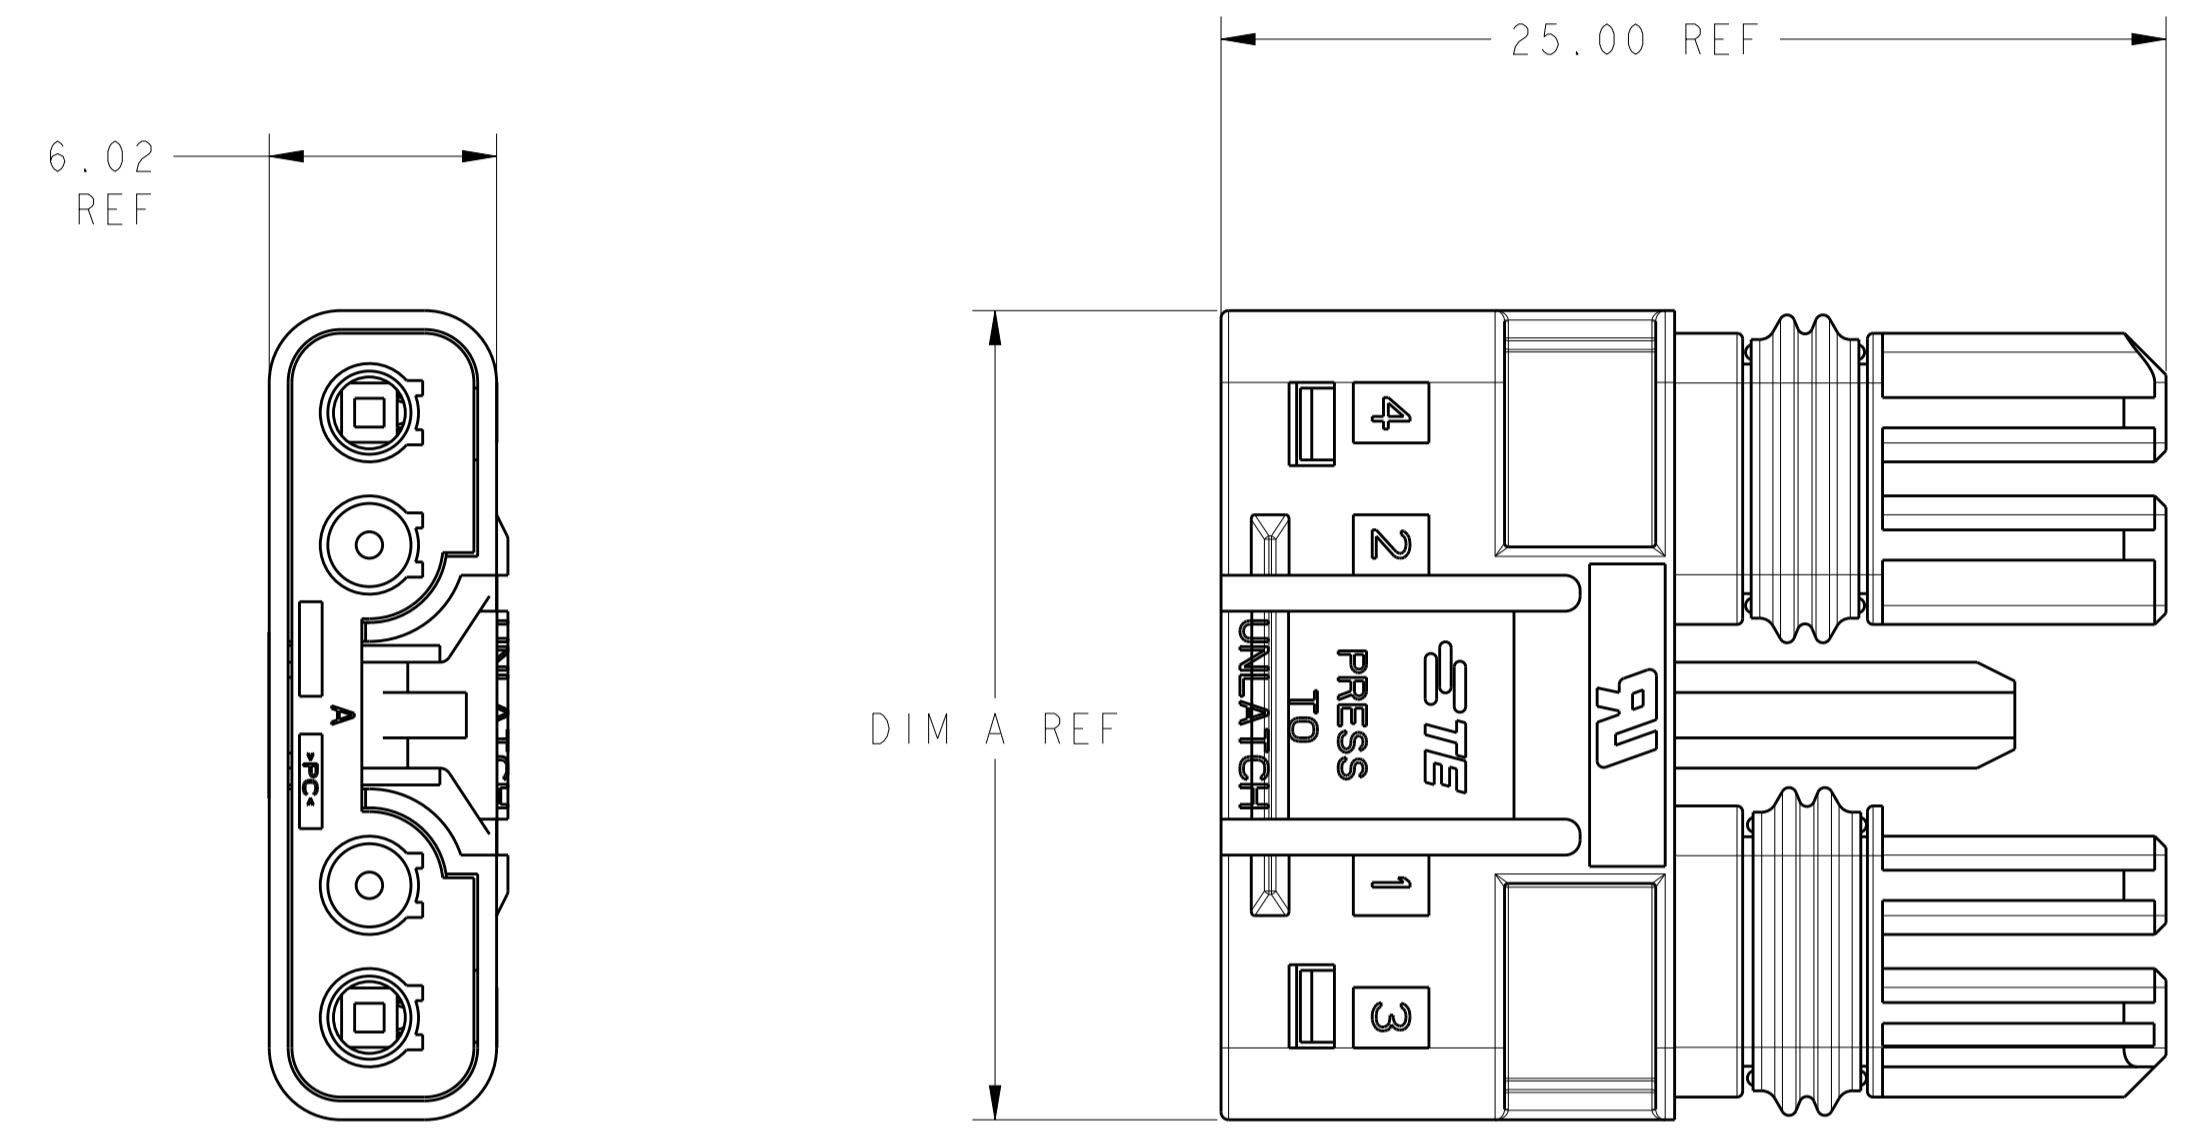

- ⚠ MATERIAL: HOUSING: POLYCARBONATE, FI PER UL 746C, COLOR: BLACK
 WIRE GUIDE: POLYCARBONATE, FI PER UL 746C, COLOR: BLACK
 SEALS: SILICONE RUBBER, COLOR BLUE
2. THIS PART HAS NOT COMPLETED VALIDATION TESTING.
 3. MUST COMPLY WITH DIRECTIVE 2002/95/EC (ROHS).

2106135-4
 SCALE 3:1

2106135-4 SHOWN

21.40	4	2106135-4
17.90	3	2106135-3
14.40	2	2106135-2
DIM A REF	NO. OF POSN	PART NUMBER

THIS DRAWING IS A CONTROLLED DOCUMENT. DWN: HM VAN SCOON 12FEB2009
 CHK: A. BUCHER 12FEB2009
 APVD: A. BUCHER 12FEB2009

TE Connectivity

ASSEMBLY, PLUG, FREE HANGING SLIMSEAL SSL CONNECTOR

100779 ©=2106135

CUSTOMER DRAWING SCALE 4:1 SHEET 1 OF 1 REV B2

X-ON Electronics

Largest Supplier of Electrical and Electronic Components