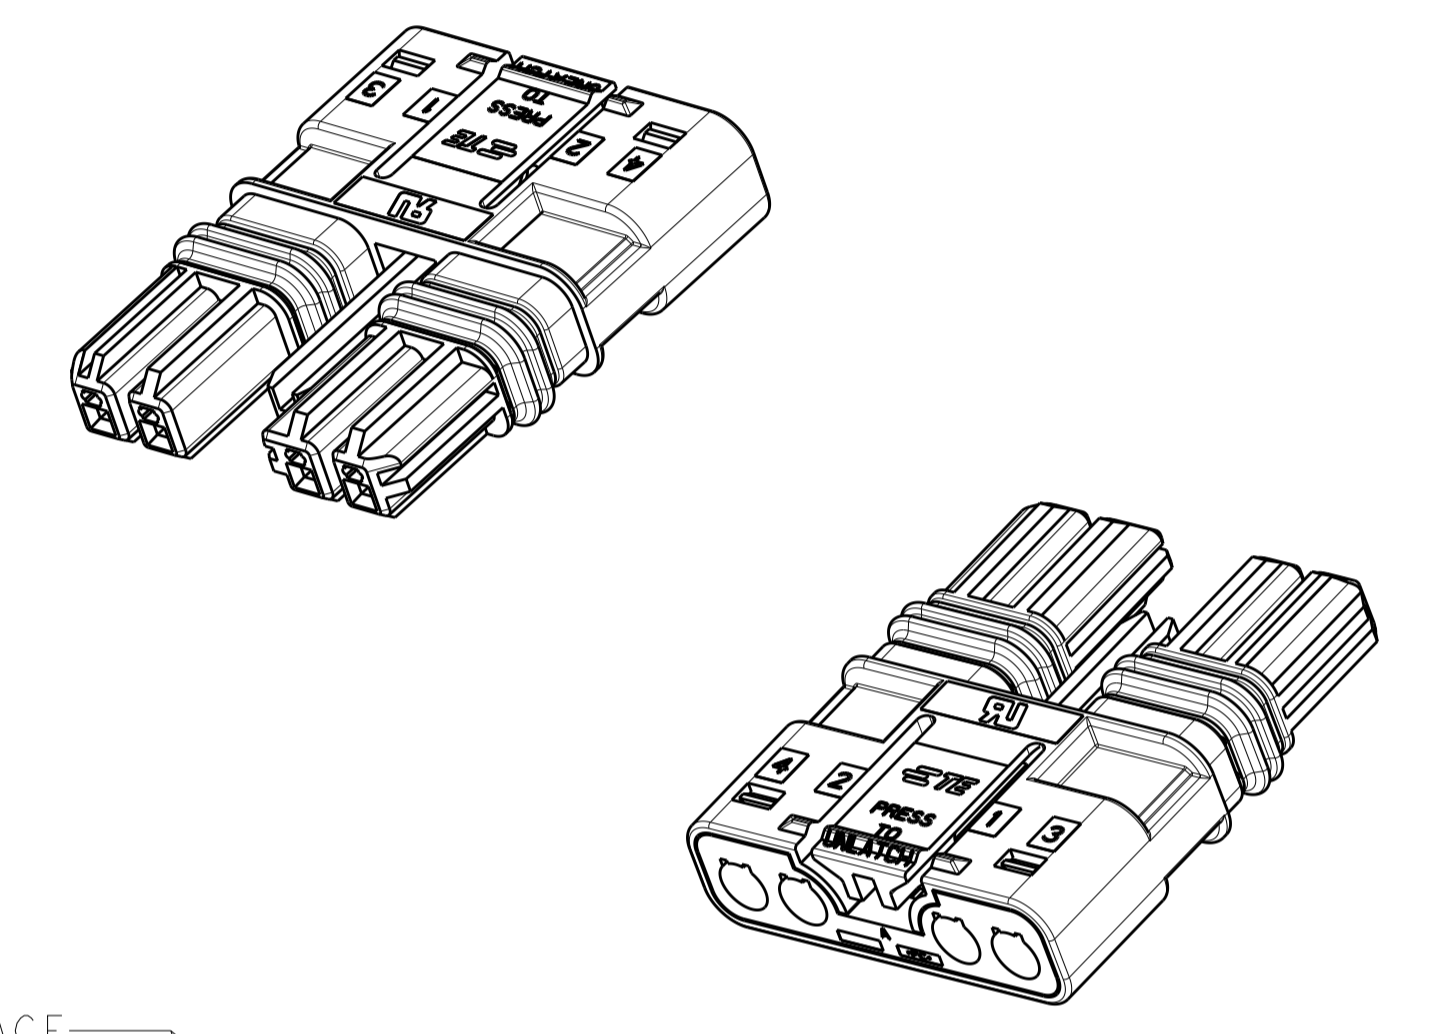

- ⚠ MATERIAL: HOUSING: POLYCARBONATE, FI PER UL 746C, COLOR: BLACK
 WIRE GUIDE: POLYCARBONATE, FI PER UL 746C, COLOR: BLACK
 SEALS: SILICONE RUBBER, COLOR BLUE
2. THIS PART HAS NOT COMPLETED VALIDATION TESTING.
 3. MUST COMPLY WITH DIRECTIVE 2002/95/EC (ROHS).

2106135-4
 SCALE 3:1

2106135-4 SHOWN

21.40	4	2106135-4
17.90	3	2106135-3
14.40	2	2106135-2
DIM A REF	NO. OF POSN	PART NUMBER

THIS DRAWING IS A CONTROLLED DOCUMENT. DWN: HM VAN SCOON 12FEB2009
 CHK: A. BUCHER 12FEB2009
 APVD: A. BUCHER 12FEB2009

TE Connectivity

ASSEMBLY, PLUG, FREE HANGING SLIMSEAL SSL CONNECTOR

100779 ©=2106135

CUSTOMER DRAWING SCALE 4:1 SHEET 1 OF 1 REV B2

X-ON Electronics

Largest Supplier of Electrical and Electronic Components