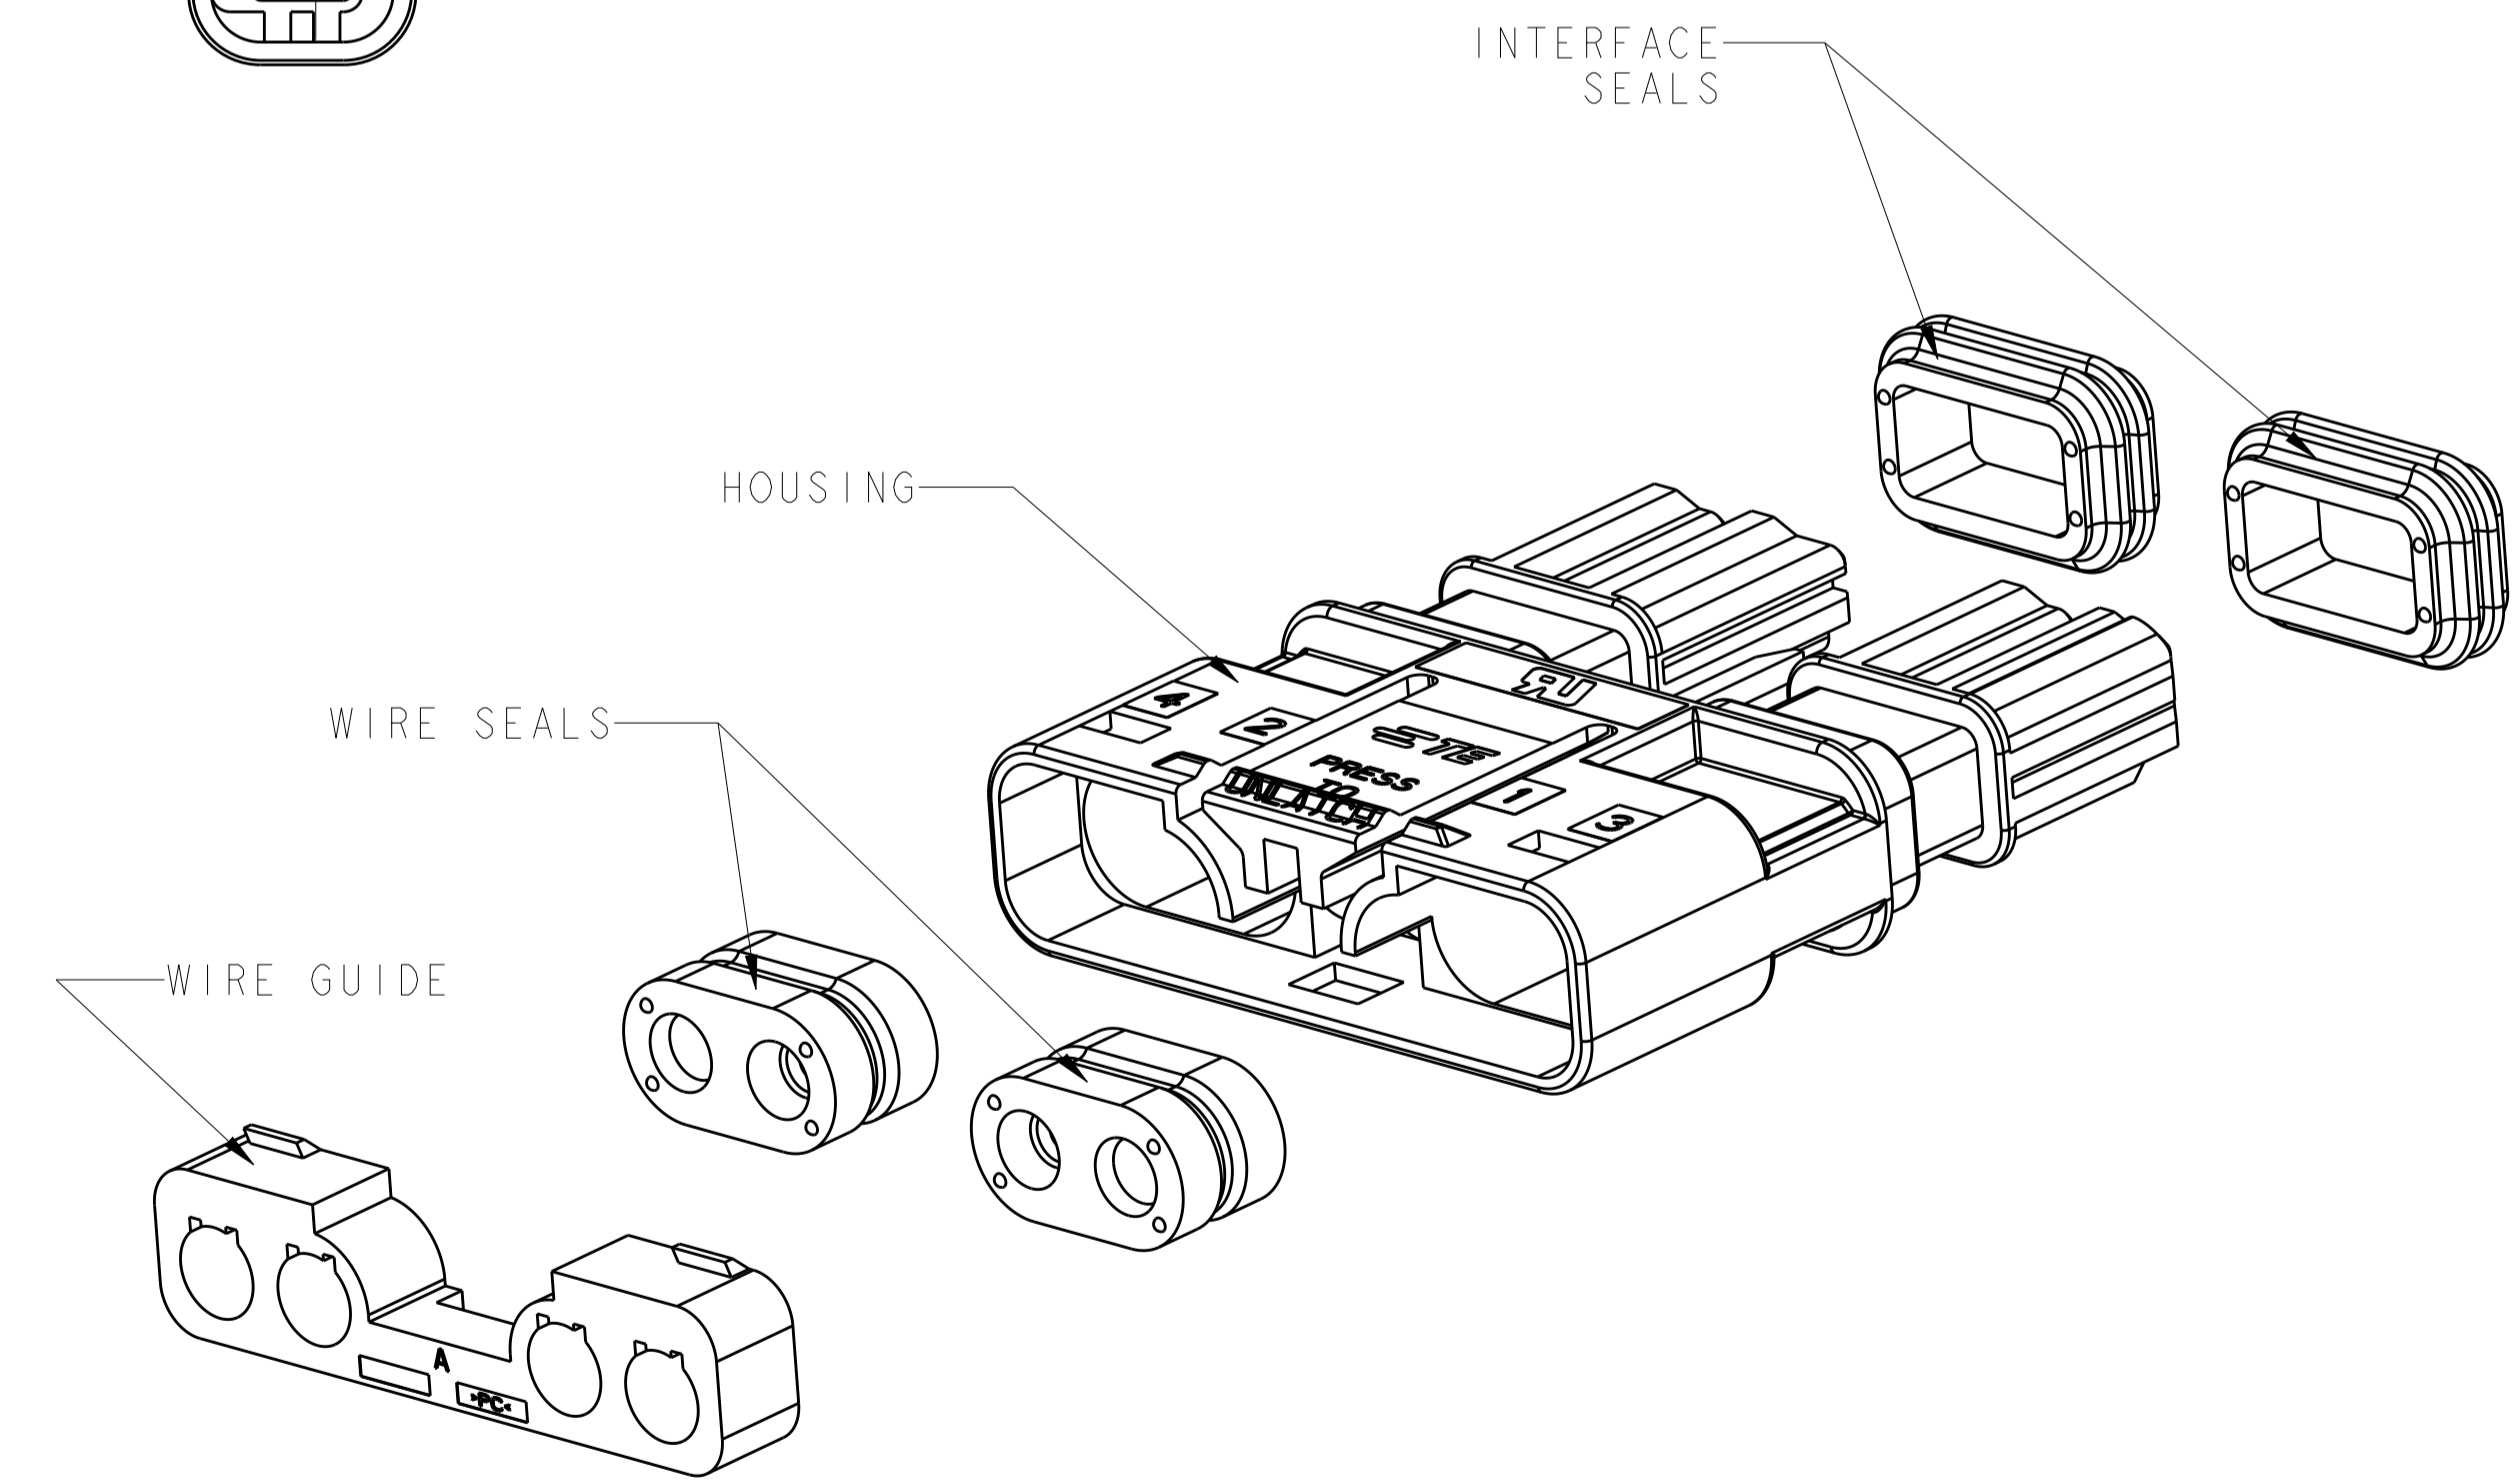

- ⚠ MATERIAL: HOUSING: POLYCARBONATE, FI PER UL 746C, COLOR: BLACK
 WIRE GUIDE: POLYCARBONATE, FI PER UL 746C, COLOR: BLACK
 SEALS: SILICONE RUBBER, COLOR BLUE
2. THIS PART HAS NOT COMPLETED VALIDATION TESTING.
 3. MUST COMPLY WITH DIRECTIVE 2002/95/EC (ROHS).

2106135-4
 SCALE 3:1

2106135-4 SHOWN

21.40	4	2106135-4
17.90	3	2106135-3
14.40	2	2106135-2
DIM A REF	NO. OF POSN	PART NUMBER

THIS DRAWING IS A CONTROLLED DOCUMENT. DWN: HM VAN SCOON 12FEB2009
 CHK: A. BUCHER 12FEB2009
 APVD: A. BUCHER 12FEB2009

TE Connectivity

ASSEMBLY, PLUG, FREE HANGING SLIMSEAL SSL CONNECTOR

100779 ©=2106135

CUSTOMER DRAWING SCALE 4:1 SHEET 1 OF 1 REV B2

X-ON Electronics

Largest Supplier of Electrical and Electronic Components