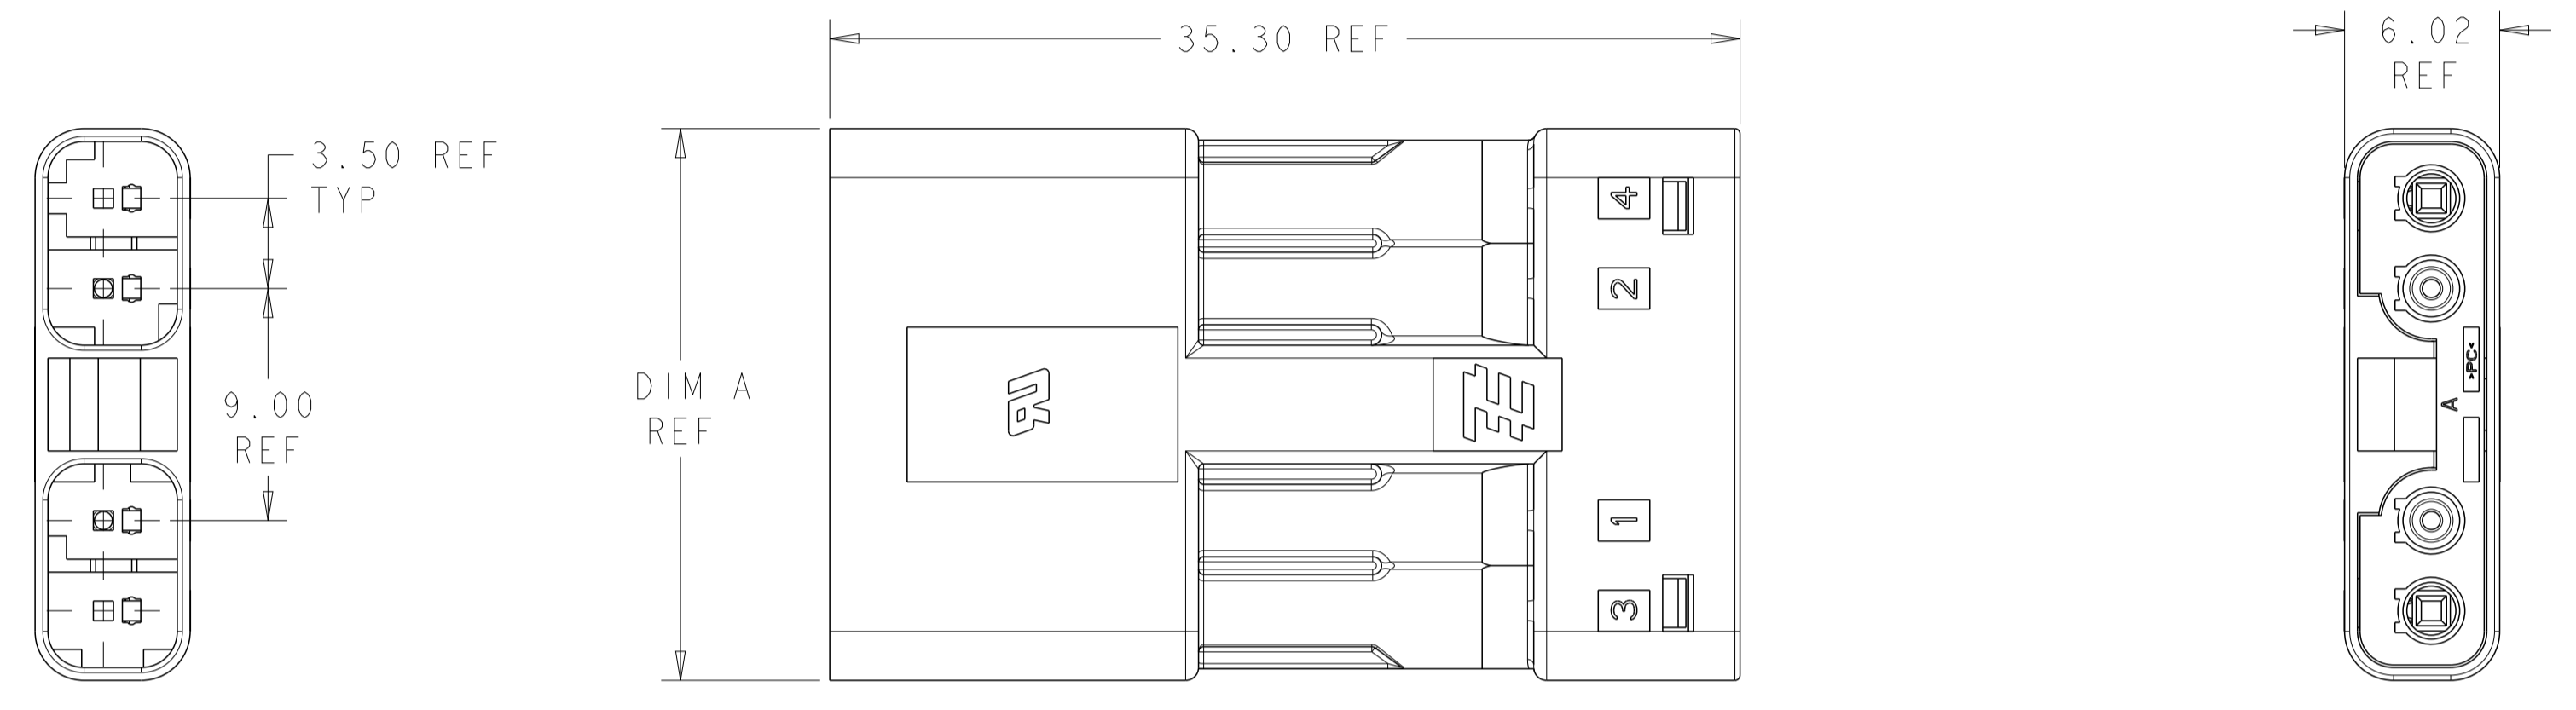

LOC		DIST		REVISIONS			
P	LTN	DESCRIPTION	DATE	DMN	APVD		
A1		REVISED PER ECO-11-004820	11MAR2011	RK	HMR		
A2		REVISED PER ECR-12-017779	19OCT2012	RS	DD		

- ⚠ MATERIALS:
 HOUSING: POLYCARBONATE, FI PER UL 746C,
 COLOR: BLACK
 WIRE GUIDE: POLYCARBONATE, FI PER UL 746C,
 COLOR: BLACK
 WIRE SEALS: SILICONE RUBBER, COLOR: BLUE
- THIS PART HAS NOT COMPLETED VALIDATION TESTING.
 - MUST COMPLY WITH DIRECTIVE 2002/95/EC (ROHS).

NAME ASSEMBLY, RECEPTACLE, FREE HANGING, SLIMSEAL SSL CONNECTOR

PRODUCT SPEC 108-2391
 APPLICATION SPEC 114-13261

SIZE CAGE CODE DRAWING NO RESTRICTED TO
 A100779C=2106136

MATERIAL FINISH
 CUSTOMER DRAWING SCALE 4:1 SHEET 1 OF 1 REV A2