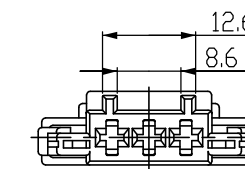

4

3

2

1

THIS DRAWING IS UNPUBLISHED.

RELEASED FOR PUBLICATION

© COPYRIGHT 19

ALL RIGHTS RESERVED.

LOC
DS

DIST
-

REVISIONS

P	LTR	DESCRIPTION	DATE	DWN	APVD
	A	RELEASED	23.FEB'11	IS	HG

CODING
SCLAE 1:1

CODE "A"

CODE "B"

CODE "C"

3D VIEW
SCALE 1:1

SECTION A-A

2ND LOCKING DEVISE
IN END-LOCKED POSITION

NOTE

1. GENERAL TOLERANCES: ±0.3, ±1°
2. CAVITY ACCORDING TO TE MCP 2.8MM CONTACT STANDARD
   TE DRAWING NO: 1355036
   MAX. WIRE SIZE RANGE 2.5MM FLR PERMITTED
3. ACCORDING TO INTERFACE DRAWING
   TE SPEC NO: 114-18085-010, SHEET 3 OF 5

"A"	BLACK	PBT-GF10	PLUG HSG	2109032-2
CODE	COLOR	MATERIAL	DESCRIPTION	P/N

THIS DRAWING IS A CONTROLLED DOCUMENT.		DWN	-		
DIMENSIONS: mm		IS	WOO		
TOLERANCES UNLESS OTHERWISE SPECIFIED:		CHK	-		
0 PLC ±-		KT	LIM		
1 PLC ±0.5		APVD	-		
2 PLC ±0.13		HG	CHO		
3 PLC ±0.013		PRODUCT SPEC	-		
4 PLC ±0.0001		APPLICATION SPEC	-		
ANGLES ±		WEIGHT	-		
MATERIAL	FINISH	SIZE	CAGE CODE	DRAWING NO	RESTRICTED TO
-	-	A3	00779	C-2109032	-
CUSTOMER DRAWING		SCALE	2:1		SHEET 1 OF 1
				REV	A

MCP 2.8MM 3P PLUG HSG