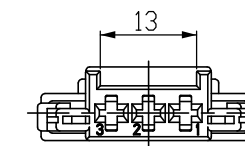

4

3

2

1

THIS DRAWING IS UNPUBLISHED.

RELEASED FOR PUBLICATION

© COPYRIGHT 19

ALL RIGHTS RESERVED.

LOC
DS

DIST
-

REVISIONS

P	LTR	DESCRIPTION	DATE	DWN	APVD
	A	RELEASED	23.FEB'11	IS	HG

CODING
SCLAE 1:1