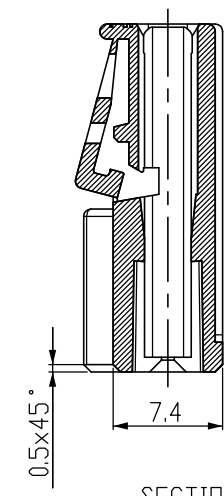

3D VIEW  
SCALE 1:1

SECTION A-A

2ND LOCKING DEVISE  
IN END-LOCKED POSITION

NOTE

- GENERAL TOLERANCES: ±0.3, ±1°
- CAVITY ACCORDING TO TE MCP 2.8MM CONTACT STANDARD  
TE DRAWING NO: 1355036  
MAX. WIRE SIZE RANGE 2.5MM FLR PERMITTED
- ACCORDING TO INTERFACE DRAWING  
TE SPEC NO: 114-18085-010, SHEET 3 OF 5

"A"	BLACK	PBT-GF10	PLUG HSG	2109032-2
CODE	COLOR	MATERIAL	DESCRIPTION	P/N

THIS DRAWING IS A CONTROLLED DOCUMENT.		DWN	-		
DIMENSIONS: mm		IS	WOO		
TOLERANCES UNLESS OTHERWISE SPECIFIED:		CHK	-		
0 PLC ±-		KT	LIM		
1 PLC ±0.5		APVD	-		
2 PLC ±0.13		HG	CHO		
3 PLC ±0.013		PRODUCT SPEC	-		
4 PLC ±0.0001		APPLICATION SPEC	-		
ANGLES ±		WEIGHT	-		
MATERIAL	FINISH	SIZE	CAGE CODE	DRAWING NO	RESTRICTED TO
-	-	A3	00779	C-2109032	-
CUSTOMER DRAWING		SCALE	2:1		SHEET 1 OF 1
				REV	A