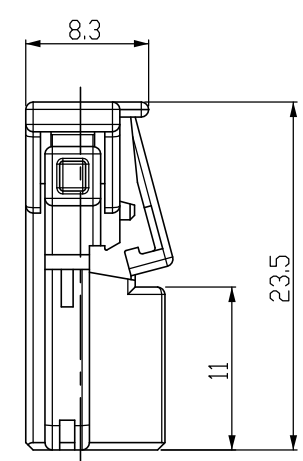

3D VIEW  
SCALE 1:1

SECTION A-A

2ND LOCKING DEVISE  
IN END-LOCKED POSITION

NOTE

- GENERAL TOLERANCES: ±0.3, ±1°
- CAVITY ACCORDING TO TE MCP 2.8MM CONTACT STANDARD  
TE DRAWING NO: 1355036  
MAX. WIRE SIZE RANGE 2.5MM FLR PERMITTED
- ACCORDING TO INTERFACE DRAWING  
TE SPEC NO: 114-18085-010, SHEET 3 OF 5

"A"	BLACK	PBT-GF10	PLUG HSG	2109032-2
CODE	COLOR	MATERIAL	DESCRIPTION	P/N

THIS DRAWING IS A CONTROLLED DOCUMENT.		DWN	-		
DIMENSIONS: mm		IS	WOO		
TOLERANCES UNLESS OTHERWISE SPECIFIED:		CHK	-		
0 PLC ±-		KT	LIM		
1 PLC ±0.5		APVD	-		
2 PLC ±0.13		HG	CHO		
3 PLC ±0.013		PRODUCT SPEC	-		
4 PLC ±0.0001		APPLICATION SPEC	-		
ANGLES ±		WEIGHT	-		
MATERIAL	FINISH	SIZE	CAGE CODE	DRAWING NO	RESTRICTED TO
-	-	A3	00779	C-2109032	-
CUSTOMER DRAWING		SCALE	2:1		SHEET 1 OF 1
				REV	A