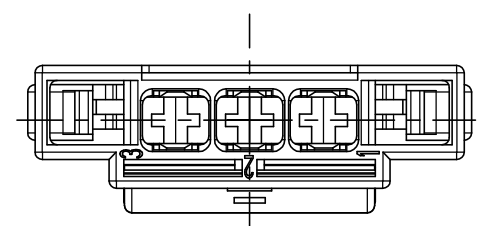

3D VIEW  
SCALE 1:1

SECTION A-A

2ND LOCKING DEVISE  
IN END-LOCKED POSITION

NOTE

- GENERAL TOLERANCES: ±0.3, ±1°
- CAVITY ACCORDING TO TE MCP 2.8MM CONTACT STANDARD  
TE DRAWING NO: 1355036  
MAX. WIRE SIZE RANGE 2.5MM FLR PERMITTED
- ACCORDING TO INTERFACE DRAWING  
TE SPEC NO: 114-18085-010, SHEET 3 OF 5

"A"	BLACK	PBT-GF10	PLUG HSG	2109032-2
CODE	COLOR	MATERIAL	DESCRIPTION	P/N

THIS DRAWING IS A CONTROLLED DOCUMENT.		DWN	-		
DIMENSIONS: mm		IS	WOO		
TOLERANCES UNLESS OTHERWISE SPECIFIED:		CHK	-		
0 PLC ±-		KT	LIM		
1 PLC ±0.5		APVD	-		
2 PLC ±0.13		HG	CHO		
3 PLC ±0.013		PRODUCT SPEC	-		
4 PLC ±0.0001		APPLICATION SPEC	-		
ANGLES ±		WEIGHT	-		
MATERIAL	FINISH	SIZE	CAGE CODE	DRAWING NO	RESTRICTED TO
-	-	A3	00779	C-2109032	-
CUSTOMER DRAWING		SCALE	2:1		SHEET 1 OF 1
				REV	A