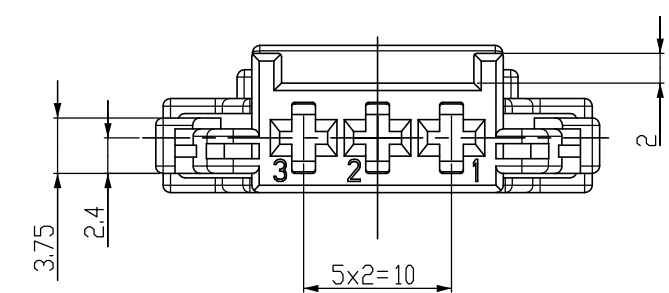

3D VIEW  
SCALE 1:1

SECTION A-A

2ND LOCKING DEVISE  
IN END-LOCKED POSITION

NOTE

- GENERAL TOLERANCES: ±0.3, ±1°
- CAVITY ACCORDING TO TE MCP 2.8MM CONTACT STANDARD  
TE DRAWING NO: 1355036  
MAX. WIRE SIZE RANGE 2.5MM FLR PERMITTED
- ACCORDING TO INTERFACE DRAWING  
TE SPEC NO: 114-18085-010, SHEET 3 OF 5

"A"	BLACK	PBT-GF10	PLUG HSG	2109032-2
CODE	COLOR	MATERIAL	DESCRIPTION	P/N

THIS DRAWING IS A CONTROLLED DOCUMENT.		DWN	-		
DIMENSIONS: mm		IS	WOO		
TOLERANCES UNLESS OTHERWISE SPECIFIED:		CHK	-		
0 PLC ±-		KT	LIM		
1 PLC ±0.5		APVD	-		
2 PLC ±0.13		HG	CHO		
3 PLC ±0.013		PRODUCT SPEC	-		
4 PLC ±0.0001		APPLICATION SPEC	-		
ANGLES ±		WEIGHT	-		
MATERIAL	FINISH	SIZE	CAGE CODE	DRAWING NO	RESTRICTED TO
-	-	A3	00779	C-2109032	-
CUSTOMER DRAWING		SCALE	2:1		SHEET 1 OF 1
				REV	A