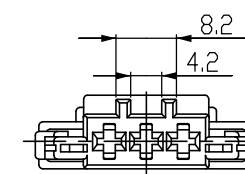

CODE "B"

CODE "C"