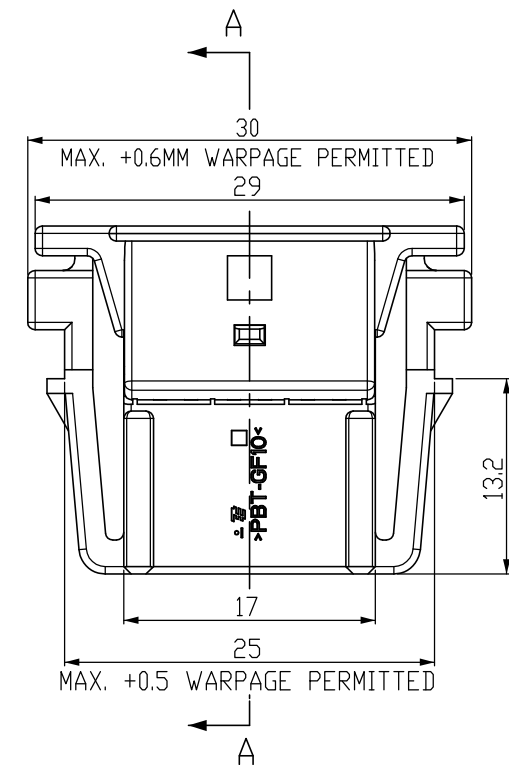

3D VIEW  
SCALE 1:1

SECTION A-A

2ND LOCKING DEVISE  
IN END-LOCKED POSITION

NOTE

- GENERAL TOLERANCES: ±0.3, ±1°
- CAVITY ACCORDING TO TE MCP 2.8MM CONTACT STANDARD  
TE DRAWING NO: 1355036  
MAX. WIRE SIZE RANGE 2.5MM FLR PERMITTED
- ACCORDING TO INTERFACE DRAWING  
TE SPEC NO: 114-18085-010, SHEET 3 OF 5

"A"	BLACK	PBT-GF10	PLUG HSG	2109032-2
CODE	COLOR	MATERIAL	DESCRIPTION	P/N

THIS DRAWING IS A CONTROLLED DOCUMENT.		DWN	-		
DIMENSIONS: mm		IS	WOO		
TOLERANCES UNLESS OTHERWISE SPECIFIED:		CHK	-		
0 PLC ±-		KT	LIM		
1 PLC ±0.5		APVD	-		
2 PLC ±0.13		HG	CHO		
3 PLC ±0.013		PRODUCT SPEC	-		
4 PLC ±0.0001		APPLICATION SPEC	-		
ANGLES ±		WEIGHT	-		
MATERIAL	FINISH	SIZE	CAGE CODE	DRAWING NO	RESTRICTED TO
-	-	A3	00779	C-2109032	-
CUSTOMER DRAWING		SCALE	2:1		SHEET 1 OF 1
				REV	A