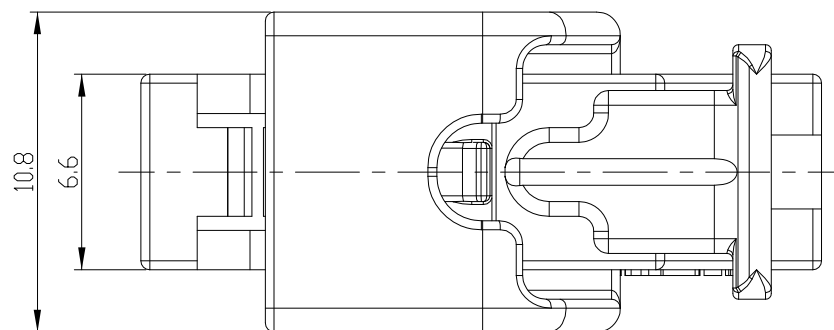

LOC	DIST	REVISIONS					
		P	LTR	DESCRIPTION	DATE	DWN	APVD
DS	—		A	RELEASED	11NOV11	YH	HG

TABLE 1.

TYPE	PART NO.	WIRE SIZE
JPT	964284-1	0.5_1.0mm
MODIFY SPRING	965999-1	1.5_2.5mm

- NOTE,
 1. GENERAL TOLERANCE : ± 0.3 , $\pm 3^\circ$
 2. CONDITION OF DELIVERY : CPA HSG IN OPEN POSITION.
 3. APPLIED RECEPTACLE CONTACT P/N:SEE TABLE1
 4. SUITABLE MATING PLUG P/N : 2109209