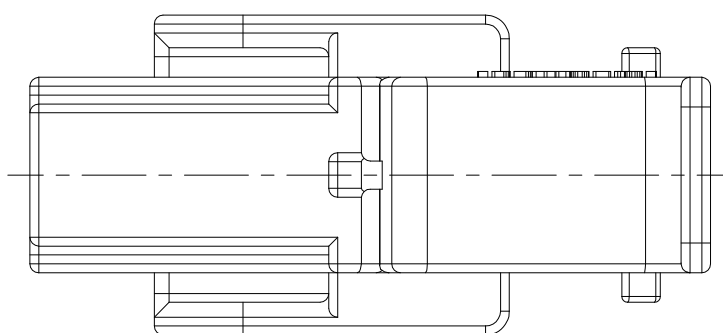

LOC	DIST	REVISIONS					
		P	LTR	DESCRIPTION	DATE	DWN	APVD
DS	—		A	RELEASED	11NOV11	YH	HG

TABLE 1.

TYPE	PART NO.	WIRE SIZE
JPT	964284-1	0.5_1.0mm
MODIFY SPRING	965999-1	1.5_2.5mm

- NOTE,
 1. GENERAL TOLERANCE : ± 0.3 , $\pm 3^\circ$
 2. CONDITION OF DELIVERY : CPA HSG IN OPEN POSITION.
 3. APPLIED RECEPTACLE CONTACT P/N:SEE TABLE1
 4. SUITABLE MATING PLUG P/N : 2109209