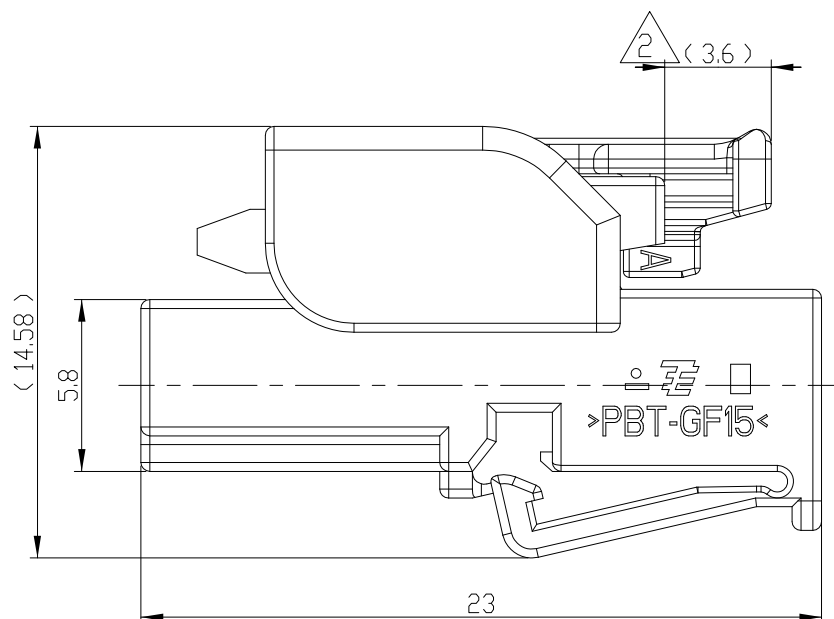

LOC	DIST	REVISIONS					
		P	LTR	DESCRIPTION	DATE	DWN	APVD
DS	—		A	RELEASED	11NOV11	YH	HG

TABLE 1.

TYPE	PART NO.	WIRE SIZE
JPT	964284-1	0.5_1.0mm
MODIFY SPRING	965999-1	1.5_2.5mm

- NOTE,
 1. GENERAL TOLERANCE : ± 0.3 , $\pm 3^\circ$
 2. CONDITION OF DELIVERY : CPA HSG IN OPEN POSITION.
 3. APPLIED RECEPTACLE CONTACT P/N:SEE TABLE1
 4. SUITABLE MATING PLUG P/N : 2109209

SIZE

CAGE CODE

DRAWING NO

RESTRICTED TO

A3

00779

©-2109210

SCALE 4:1

SHEET 1 OF 1

REV A

DIMENSIONS:

TOLERANCES UNLESS OTHERWISE SPECIFIED:

- 0 PLC \pm
- 1 PLC \pm
- 2 PLC \pm SEE NOTE
- 3 PLC \pm
- 4 PLC \pm
- ANGLES \pm
- FINISH \pm

MATERIAL SEE NOTE

X-ON Electronics

Largest Supplier of Electrical and Electronic Components