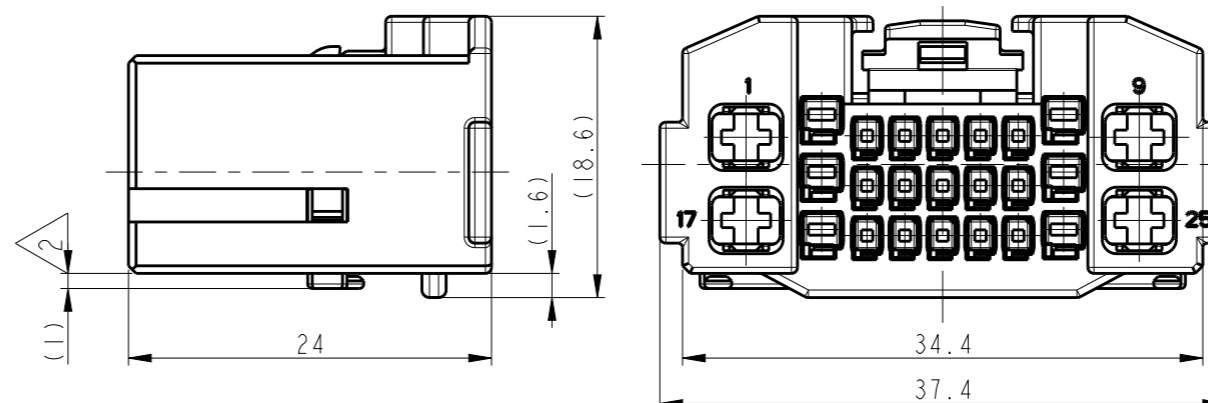

**C2** TENTATIVE RELEASED

UNDER VALIDATION (DUE TO 31.AUG.2018)

TABLE 1.

CONTACT	PART NO.	WIRE SIZE(SQ)
.025 TH	2005097-1	0.13-0.22
	2005427-1	0.3-0.5
	1123343-2	0.5
.060	2109006-1	0.22-0.35
	2109006-2	0.5-0.75
	2109006-3	0.85-1.25
	8-2109006-2	AL0.75
	8-2109006-3	AL1.25
MCP 2.8	1-968880-1	0.35-0.5
	1-968849-1	0.5-1.0
	1-968851-1	1.0-2.5

NOTE

- 1. GENERAL TOLERANCE :  $\pm 0.3, \pm 3^\circ$
- 2. CONDITION OF DELIVERY : DBL PLATE IN OPEN POSITION.
- 3. APPLIED RECEPTACLE CONTACT P/N:SEE TABLE 1
- 4. SUITABLE MATING CAP P/N : 2109517
- 5. MATING INTERFACE PART NUMBER: 114-61056