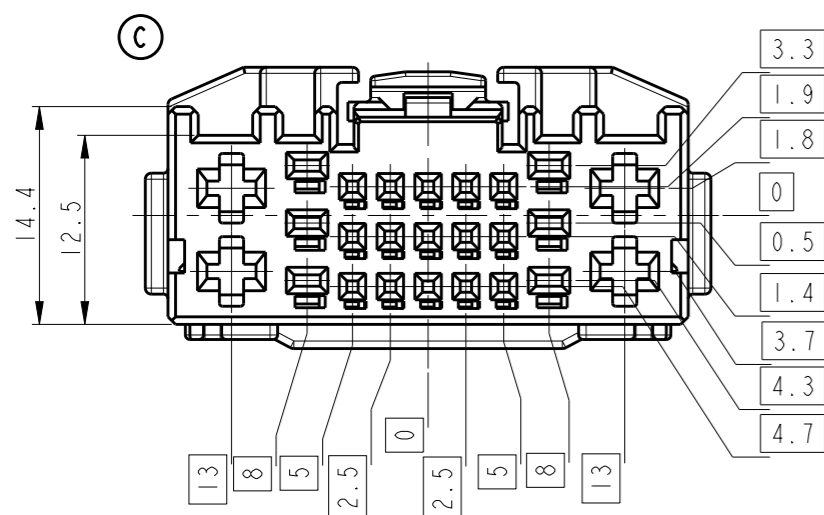

**C2** TENTATIVE RELEASED

UNDER VALIDATION (DUE TO 31.AUG.2018)

TABLE 1.

CONTACT	PART NO.	WIRE SIZE(SQ)
.025 TH	2005097-1	0.13-0.22
	2005427-1	0.3-0.5
	1123343-2	0.5
.060	2109006-1	0.22-0.35
	2109006-2	0.5-0.75
	2109006-3	0.85-1.25
	8-2109006-2	AL0.75
	8-2109006-3	AL1.25
MCP 2.8	1-968880-1	0.35-0.5
	1-968849-1	0.5-1.0
	1-968851-1	1.0-2.5

NOTE

- 1. GENERAL TOLERANCE :  $\pm 0.3, \pm 3^\circ$
- 2. CONDITION OF DELIVERY : DBL PLATE IN OPEN POSITION.
- 3. APPLIED RECEPTACLE CONTACT P/N:SEE TABLE 1
- 4. SUITABLE MATING CAP P/N : 2109517
- 5. MATING INTERFACE PART NUMBER: 114-61056