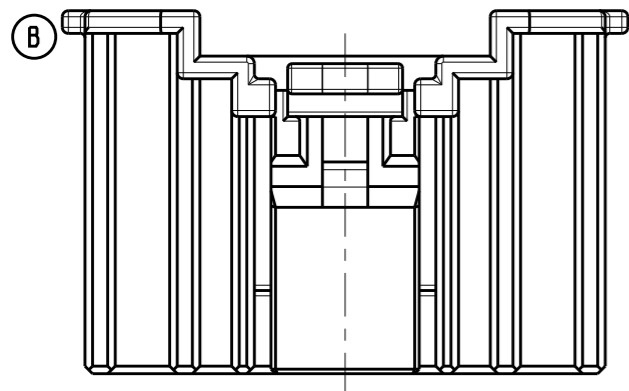

**C2** TENTATIVE RELEASED

UNDER VALIDATION (DUE TO 31.AUG.2018)

TABLE 1.

CONTACT	PART NO.	WIRE SIZE(SQ)
.025 TH	2005097-1	0.13-0.22
	2005427-1	0.3-0.5
	1123343-2	0.5
.060	2109006-1	0.22-0.35
	2109006-2	0.5-0.75
	2109006-3	0.85-1.25
	8-2109006-2	AL0.75
	8-2109006-3	AL1.25
MCP 2.8	1-968880-1	0.35-0.5
	1-968849-1	0.5-1.0
	1-968851-1	1.0-2.5

NOTE

- 1. GENERAL TOLERANCE :  $\pm 0.3, \pm 3^\circ$
- 2. CONDITION OF DELIVERY : DBL PLATE IN OPEN POSITION.
- 3. APPLIED RECEPTACLE CONTACT P/N:SEE TABLE 1
- 4. SUITABLE MATING CAP P/N : 2109517
- 5. MATING INTERFACE PART NUMBER: 114-61056