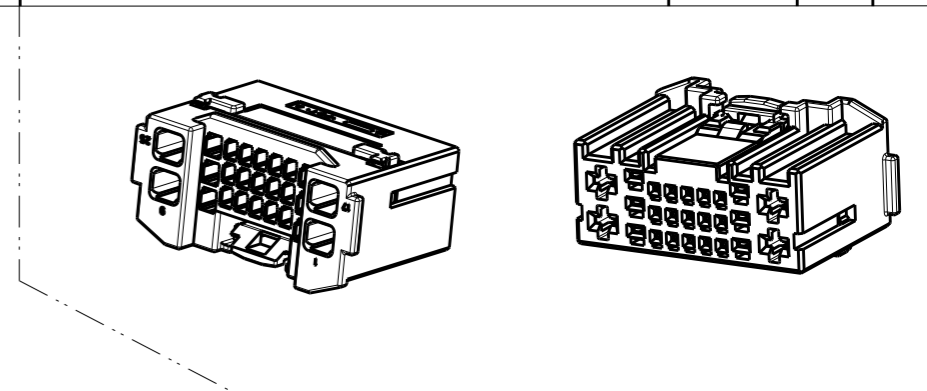

**C2** TENTATIVE RELEASED

UNDER VALIDATION (DUE TO 31.AUG.2018)

TABLE 1.

CONTACT	PART NO.	WIRE SIZE(SQ)
.025 TH	2005097-1	0.13-0.22
	2005427-1	0.3-0.5
	1123343-2	0.5
.060	2109006-1	0.22-0.35
	2109006-2	0.5-0.75
	2109006-3	0.85-1.25
	8-2109006-2	AL0.75
	8-2109006-3	AL1.25
MCP 2.8	1-968880-1	0.35-0.5
	1-968849-1	0.5-1.0
	1-968851-1	1.0-2.5

NOTE

- 1. GENERAL TOLERANCE :  $\pm 0.3, \pm 3^\circ$
- 2. CONDITION OF DELIVERY : DBL PLATE IN OPEN POSITION.
- 3. APPLIED RECEPTACLE CONTACT P/N:SEE TABLE 1
- 4. SUITABLE MATING CAP P/N : 2109517
- 5. MATING INTERFACE PART NUMBER: 114-61056