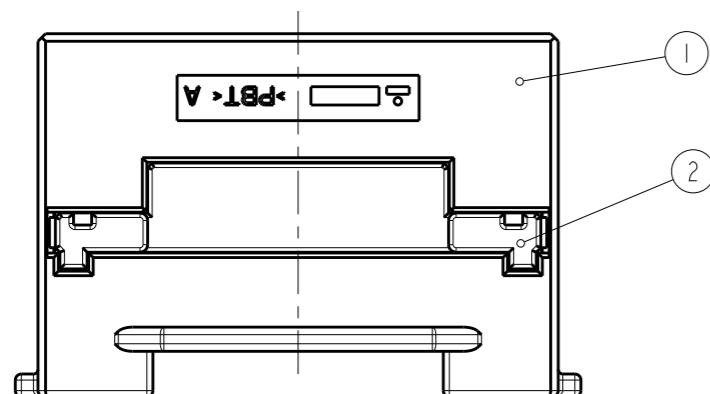

THIS DRAWING IS A CONTROLLED DOCUMENT.		DWN WY JANG		 TE Connectivity	
DIMENSIONS:		CHK YH MA			
TOLERANCES UNLESS OTHERWISE SPECIFIED:		APVD KT LIM		NAME	
0 PLC $\pm$ 1 PLC $\pm$ 2 PLC $\pm$ 3 PLC $\pm$ 4 PLC $\pm$ ANGLES $\pm$		PRODUCT SPEC		025/060/110 HYB 25P PLUG ASSY	
MATERIAL SEE NOTE		FINISH		APPLICATION SPEC	
		WEIGHT		RESTRICTED TO	
		CUSTOMER DRAWING		SIZE CAGE CODE DRAWING NO	
				A3 00779 C-2109520	
		SCALE 2:1		SHEET 1 OF 1 REV C2