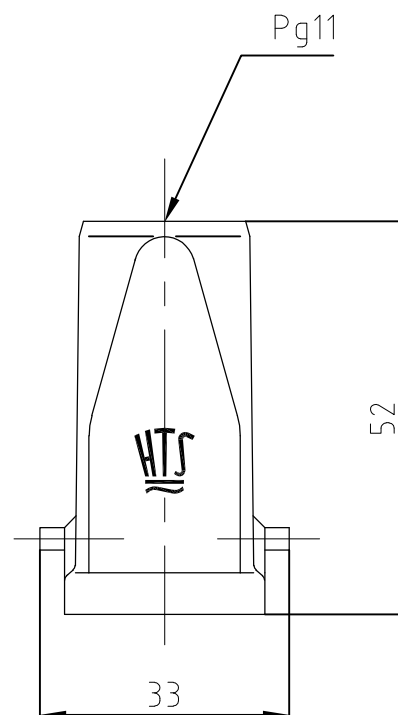

THIS DRAWING IS UNPUBLISHED. RELEASED FOR PUBLICATION
© COPYRIGHT BY TYCO ELECTRONICS CORPORATION. ALL INTERNATIONAL RIGHTS RESERVED.

LOC	DIST	REVISIONS			
P	LTR	DESCRIPTION	DATE	DWN	APVD
A7		new index ECR-08-005963	28.02.08	SM	ST
A8		REVISED PER ECO-09-023929	11DEC09	KK	AEG
A9		REVISED PER ECO-11-002591	15FEB11	HMR	MM

1. **Notes:**
2. 1 Material: zinc diecast
   - 2 Surface: Powder coated grey, black, blue
   - 3 Varnish on the inside not necessary
   - 4 Packaging quantity 10 pieces
   - 5 OBSOLETE PARTS: OBSOLETE CIS STREAMLINING PER D.RENAUD/D.SINISI

1. **Bemerkungen:**
2. 1 Material: Zink-Druckguß Legierung
   - 2 Oberfläche: Pulverbeschichtet grau, schwarz, blau
   - 3 Lackierung im Gehäuseinnere ist nicht notwendig
   - 4 Verpackungsmenge 10 Stück

OBSOLETE

0-2	0-1	6-7	2-7	1-7	DESCRIPTION / BENENNUNG	MATERIAL	SURFACE / OBERFLÄCHE	COLOR / FARBE	ITEM NO. POS.	REMARKS / BEMERKUNGEN
1	-	+	-	-	Plug housing HA.3	Zink/zinc diecast	-	light blue 5012/blue	5	
-	1	+	-	-	Plug housing HA.3	Zink/zinc diecast	-	aluminum color	4	
-	-	1	-	-	Plug housing HA.3	Zink/zinc diecast	-	unvarnished	3	
-	-	+	1	-	Plug housing HA.3	Zink/zinc diecast	-	schwarz/black	2	
-	-	+	-	1	Plug housing HA.3	Zink/zinc diecast	-	grau/grey	1	

ORDERING TEXT / BESTELLTEXT	THIS DRAWING IS A CONTROLLED DOCUMENT.		DWN	Schneider	08.12.1998	HTS Elektrotechnik 53819 Neunkirchen, Germany			
	DIMENSIONS: mm		CHK	Schweiger	08.12.1998			NAME	
			TOLERANCES UNLESS OTHERWISE SPECIFIED: GENERAL TOLERANCES n. ISO 8015 n. ISO 2768 - mH -E n. DIN 16901 - 140		APVD		Hood HA.3.STO Steckergehaeuse HA.3.STO.1.11.Z		
	MATERIAL		FINISH		PRODUCT SPEC		SIZE		
	-		-		108-74000		CAGE CODE		
				APPLICATION SPEC		DRAWING NO			
				114-74002		RESTRICTED TO			
				WEIGHT		A3 00779 C-1102101			
				CUSTOMER DRAWING		SCALE 1:1 SHEET 1 OF 1 REV A9