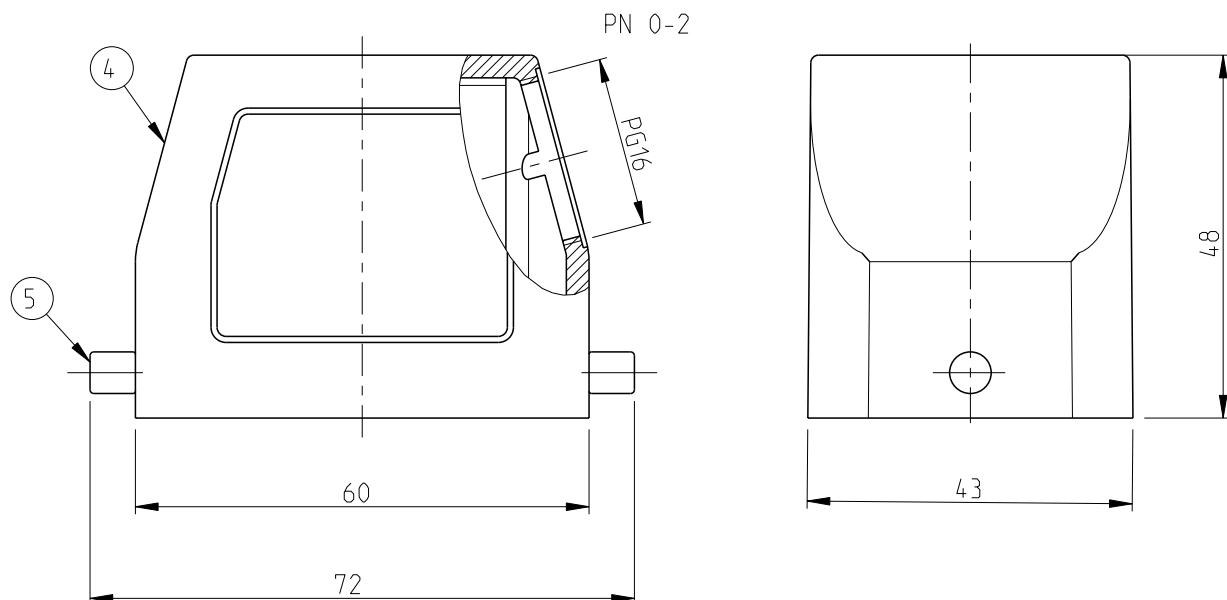

THIS DRAWING IS A CONTROLLED DOCUMENT.

DWN	Schneider	25.05.1999	 TE Connectivity
CHK	Schweiger	25.05.1999	
APVD			
PRODUCT SPEC			NAME
108-74001/74003			Hood
APPLICATION SPEC			HB.6.STS.1.16.G
114-74001/74004/74005			SIZE
WEIGHT			A3
CUSTOMER DRAWING			CAGE CODE
			00779
			DRAWING NO
			C-1102240
SCALE			RESTRICTED TO
1:1			
SHEET			REV
1 OF 1			A8