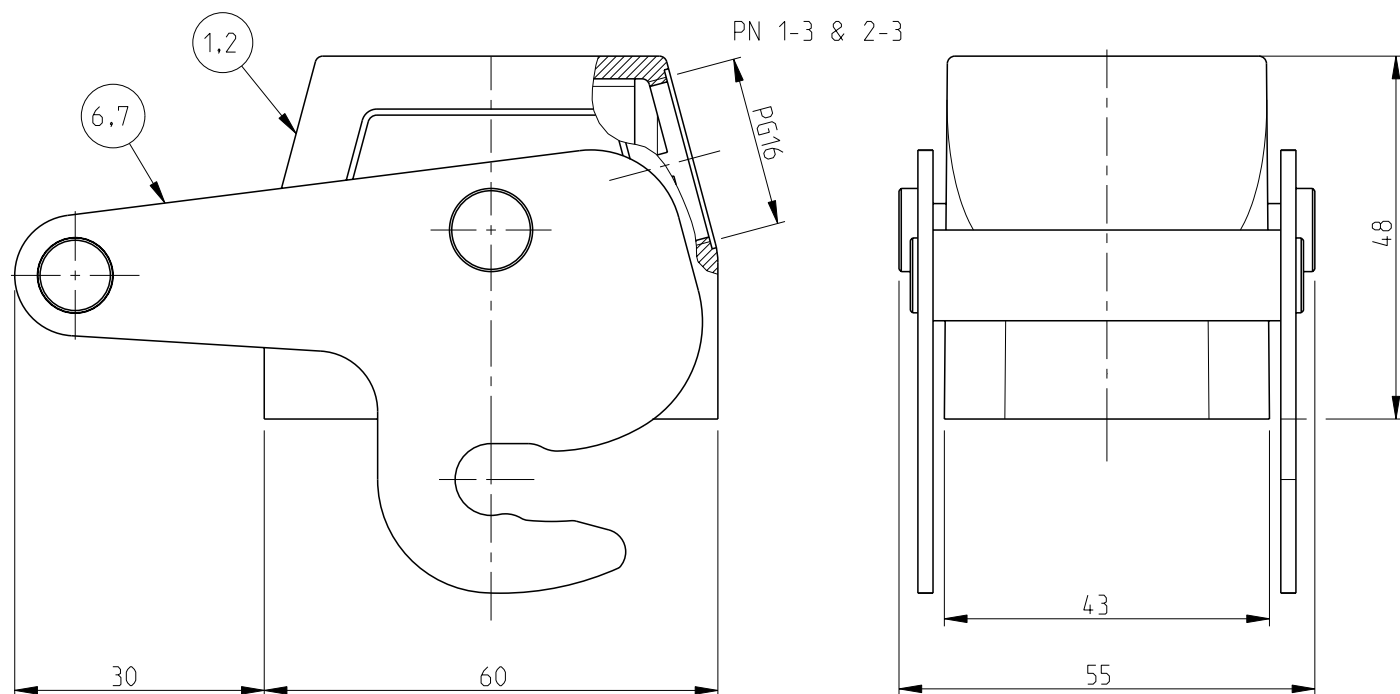

THIS DRAWING IS UNPUBLISHED. RELEASED FOR PUBLICATION 1997

© COPYRIGHT 1997 BY - ALL RIGHTS RESERVED.

REVISIONS

P	LTR	DESCRIPTION	DATE	DWN	APVD
A6		Released as per ECR-08-005944	06.Mar.2008	SP	TS
A7		ECR-16-015318	16AUG2017	GR	MKO
A8		REVISED PER ECR-17-013084	11JAN2018	SRG	MKO

Notes

- 1 Material: Housing: Aluminium diecasting alloy
- 2 Surface:- Varnish-grey/White
  -Aluminium oxide+Varnish black
- 3 Varnish on the inside not necessary
- 4 Packaging
  Packaging quantity: 5 pieces in a box

OBsolete	OBsolete	OBsolete									
-	1	1	-	-	Central clip-ZB	Stainlees steel	Blank	-	7		
-	-	-	-	-	Central clip-ZB	Steel	Zinc plated	Blue	6		
2	-	-	-	-	LB-Clip bolt	Stainlees steel	Blank	-	5		
1	-	-	-	-	Hood HB	Aluminium	-	White	4	Without bolt	
-	1	-	-	-	Hood HB	Aluminium	-	Grey	3	Also 2xM3 for identification plate	
-	-	1	-	1	Hood HB-K	Aluminium	Aluminium oxide	Black	2		
-	-	-	1	-	Hood HB	Aluminium	-	Grey	1		

0-2	0-1	2-3	1-3	2-7	1-7	DESCRIPTION	MATERIAL	SURFACE	COLOR	ITEM NO	NOTES

ORDERING TEXT											
HB.6.STS.1.16.G											
HB-K.6.STS.1.16.G											
HB-Z.6.STS-ZB.1.16.G											
HB-K/Z.6.STS-ZB.1.16.G											
HB.6.STS.1.16.G.S0											
HB.6.STS.1.16.G