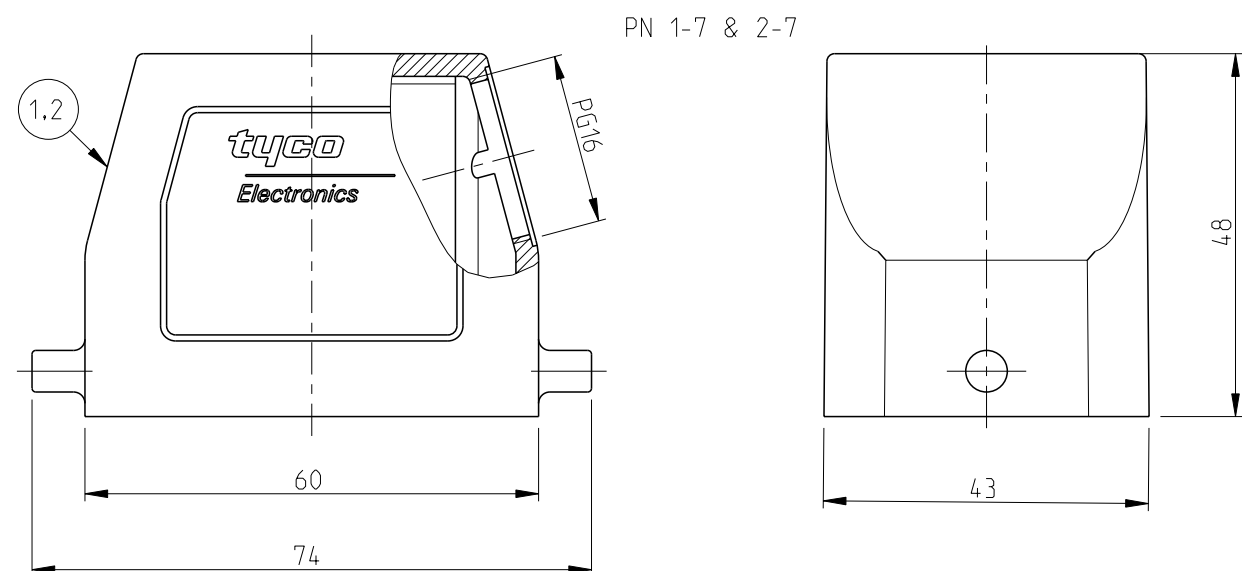

THIS DRAWING IS UNPUBLISHED. RELEASED FOR PUBLICATION 1997

© COPYRIGHT 1997 BY - ALL RIGHTS RESERVED.

REVISIONS

P	LTR	DESCRIPTION	DATE	DWN	APVD
A6		Released as per ECR-08-005944	06.Mar.2008	SP	TS
A7		ECR-16-015318	16AUG2017	GR	MKO
A8		REVISED PER ECR-17-013084	11JAN2018	SRG	MKO

Notes

- 1 Material: Housing: Aluminium diecasting alloy
- 2 Surface:- Varnish-grey/White
  -Aluminium oxide+Varnish black
- 3 Varnish on the inside not necessary
- 4 Packaging
  Packaging quantity: 5 pieces in a box

OBsolete	OBsolete	OBsolete									
-	1	1	-	-	Central clip-ZB	Stainlees steel	Blank	-	7		
-	-	-	-	-	Central clip-ZB	Steel	Zinc plated	Blue	6		
2	-	-	-	-	LB-Clip bolt	Stainlees steel	Blank	-	5		
1	-	-	-	-	Hood HB	Aluminium	-	White	4	Without bolt	
-	1	-	-	-	Hood HB	Aluminium	-	Grey	3	Also 2xM3 for identification plate	
-	-	1	-	1	Hood HB-K	Aluminium	Aluminium oxide	Black	2		
-	-	-	1	-	Hood HB	Aluminium	-	Grey	1		

0-2	0-1	2-3	1-3	2-7	1-7	DESCRIPTION	MATERIAL	SURFACE	COLOR	ITEM NO	NOTES

ORDERING TEXT											
HB.6.STS.1.16.G											
HB-K.6.STS.1.16.G											
HB-Z.6.STS-ZB.1.16.G											
HB-K/Z.6.STS-ZB.1.16.G											
HB.6.STS.1.16.G.S0											
HB.6.STS.1.16.G