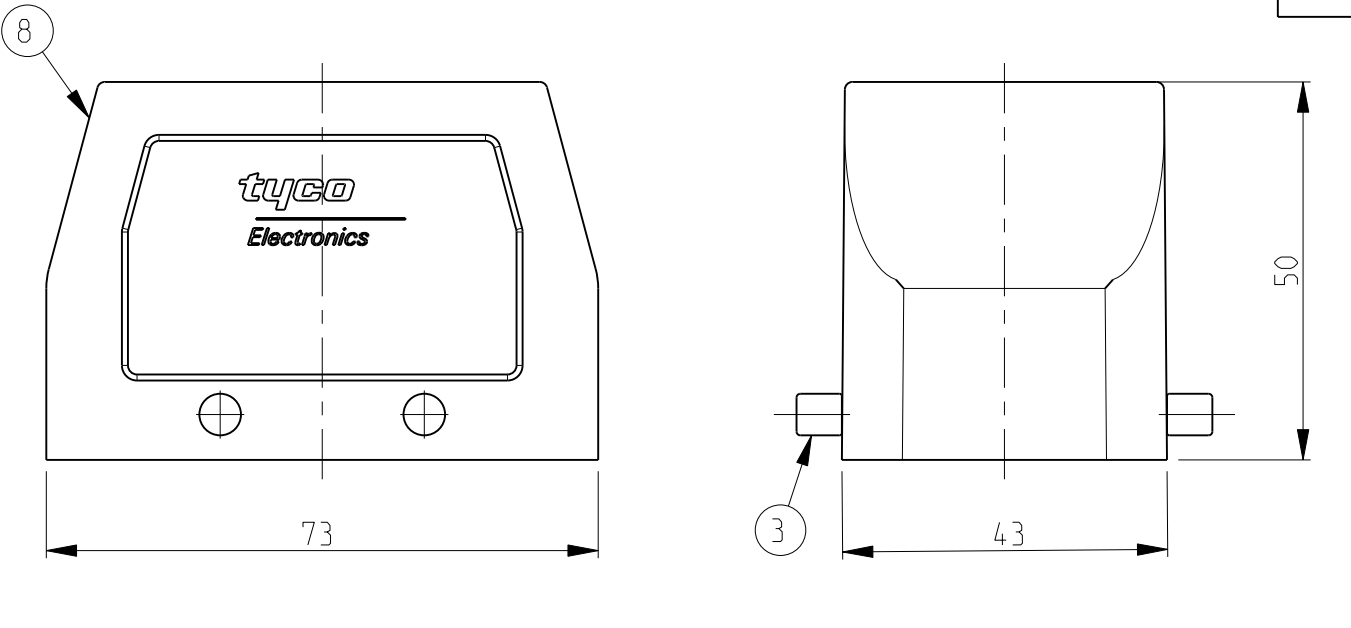

THIS DRAWING IS UNPUBLISHED. RELEASED FOR PUBLICATION .1997
© COPYRIGHT 1997 BY TYCO ELECTRONICS CORPORATION. ALL RIGHTS RESERVED.

REVISIONS					
P	LTR	DESCRIPTION	DATE	DWN	APVD
A8	ECR-17-013084		29MAR18	SG	MKO

1. NOTES.
1. Material:Housing:Aluminium Diecasting Alloy
  2. Surface-Powder Varnish Grey
     -Aluminium Oxide +
     Varnish Black
  3. Varnish on the inside not necessary
  4. Packaging
     Quantity 5 Pieces in a box
  5. Packaging
     Quantity 50 Pieces in a kanban box

QTY	DESCRIPTION	MATERIAL	SURFACE	COLOR	ITEM NO	NOTES
1	HB Hood	Aluminium		Grey	9	
1	HB-K Hood	Aluminium	Aluminium oxide	Black	8	
2	LB-Clip bolt	Stainless steel	Blank		7	
2	LB-Clip bolt	Steel	Zinc plated	Blue	6	
2	VS-Locking clip	Stainless steel	Blank		5	
2	VS-Locking clip	Steel	Zinc plated	Blue	4	
4	VS-Clip bolt	Stainless steel	Blank		3	
1	HB-K Hood	Aluminium	Aluminium oxide	Black	2	
1	HB Hood	Aluminium		Grey	1