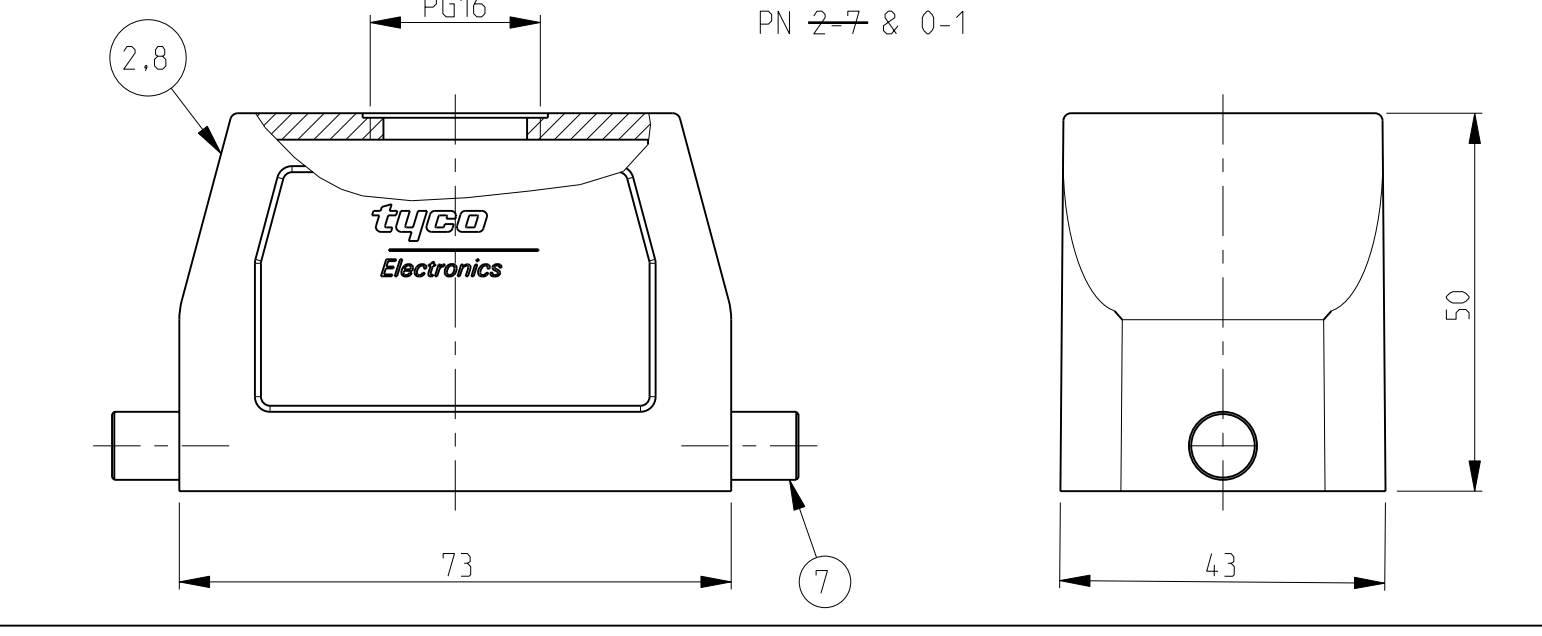

THIS DRAWING IS A CONTROLLED DOCUMENT FOR TYCO ELECTRONICS CORPORATION IT IS SUBJECT TO CHANGE AND THE CONTROLLING ENGINEERING ORGANIZATION SHOULD BE CONTACTED FOR THE LATEST REVISION.

DWN Schneider 19.05.2001
CHK Schweiger 19.05.2001
APVD -
PRODUCT SPEC -
APPLICATION SPEC -
WEIGHT -
CUSTOMER DRAWING

TE Connectivity
NAME Hood HB.10
SIZE A2 CAGE CODE 00779 DRAWING NO C=1102267 RESTRICTED TO -
SCALE 1:1 SHEET 1 OF 1 REV A8

DIMENSIONS: mm
TOLERANCES UNLESS OTHERWISE SPECIFIED:
0 PLC ±
1 PLC ±
2 PLC ±
3 PLC ±
4 PLC ±
ANGLES ±
FINISH

1102267

A