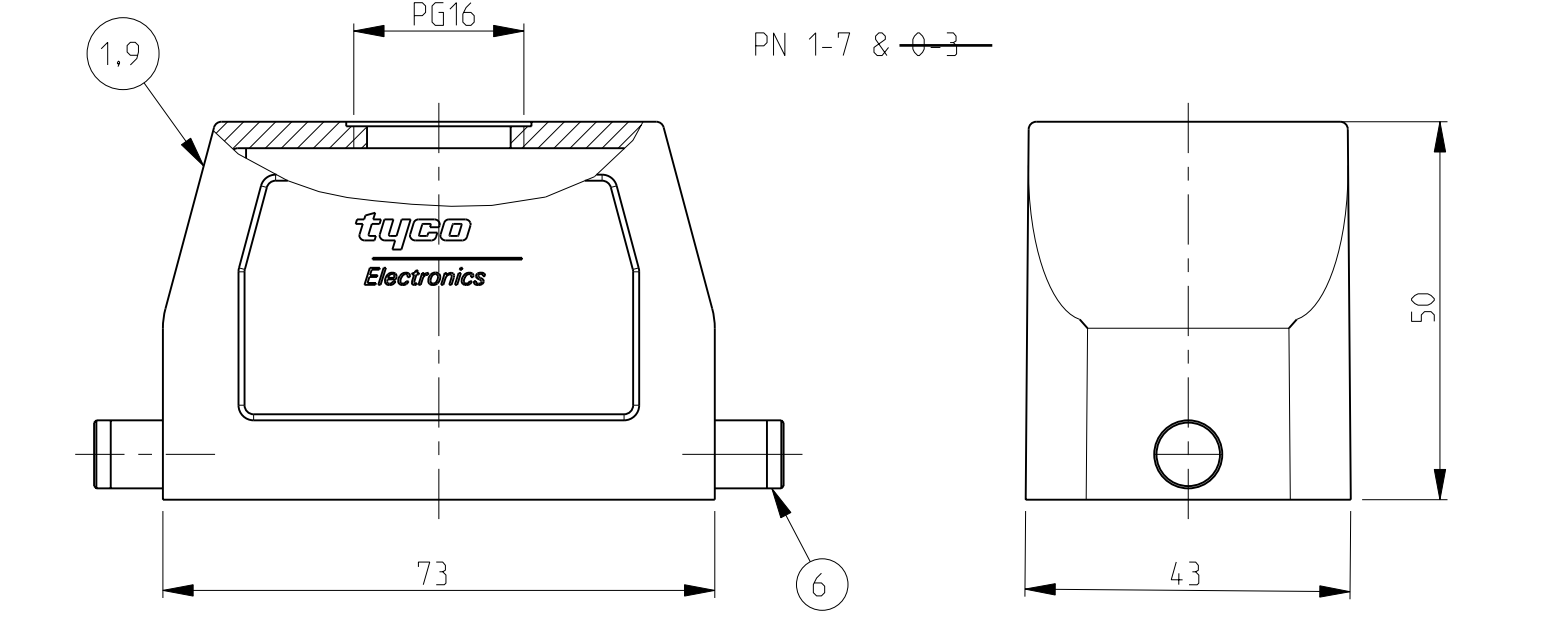

THIS DRAWING IS UNPUBLISHED. RELEASED FOR PUBLICATION .1997
© COPYRIGHT 1997 BY TYCO ELECTRONICS CORPORATION. ALL RIGHTS RESERVED.

REVISIONS					
P	LTR	DESCRIPTION	DATE	DWN	APVD
A8	ECR-17-013084		29MAR18	SG	MKO

1. NOTES.
1. Material:Housing:Aluminium Diecasting Alloy
  2. Surface-Powder Varnish Grey
     -Aluminium Oxide +
     Varnish Black
  3. Varnish on the inside not necessary
  4. Packaging
     Quantity 5 Pieces in a box
  5. Packaging
     Quantity 50 Pieces in a kanban box

QTY	DESCRIPTION	MATERIAL	SURFACE	COLOR	ITEM NO	NOTES
1	HB Hood	Aluminium		Grey	9	
1	HB-K Hood	Aluminium	Aluminium oxide	Black	8	
2	LB-Clip bolt	Stainless steel	Blank		7	
2	LB-Clip bolt	Steel	Zinc plated	Blue	6	
2	VS-Locking clip	Stainless steel	Blank		5	
2	VS-Locking clip	Steel	Zinc plated	Blue	4	
4	VS-Clip bolt	Stainless steel	Blank		3	
1	HB-K Hood	Aluminium	Aluminium oxide	Black	2	
1	HB Hood	Aluminium		Grey	1