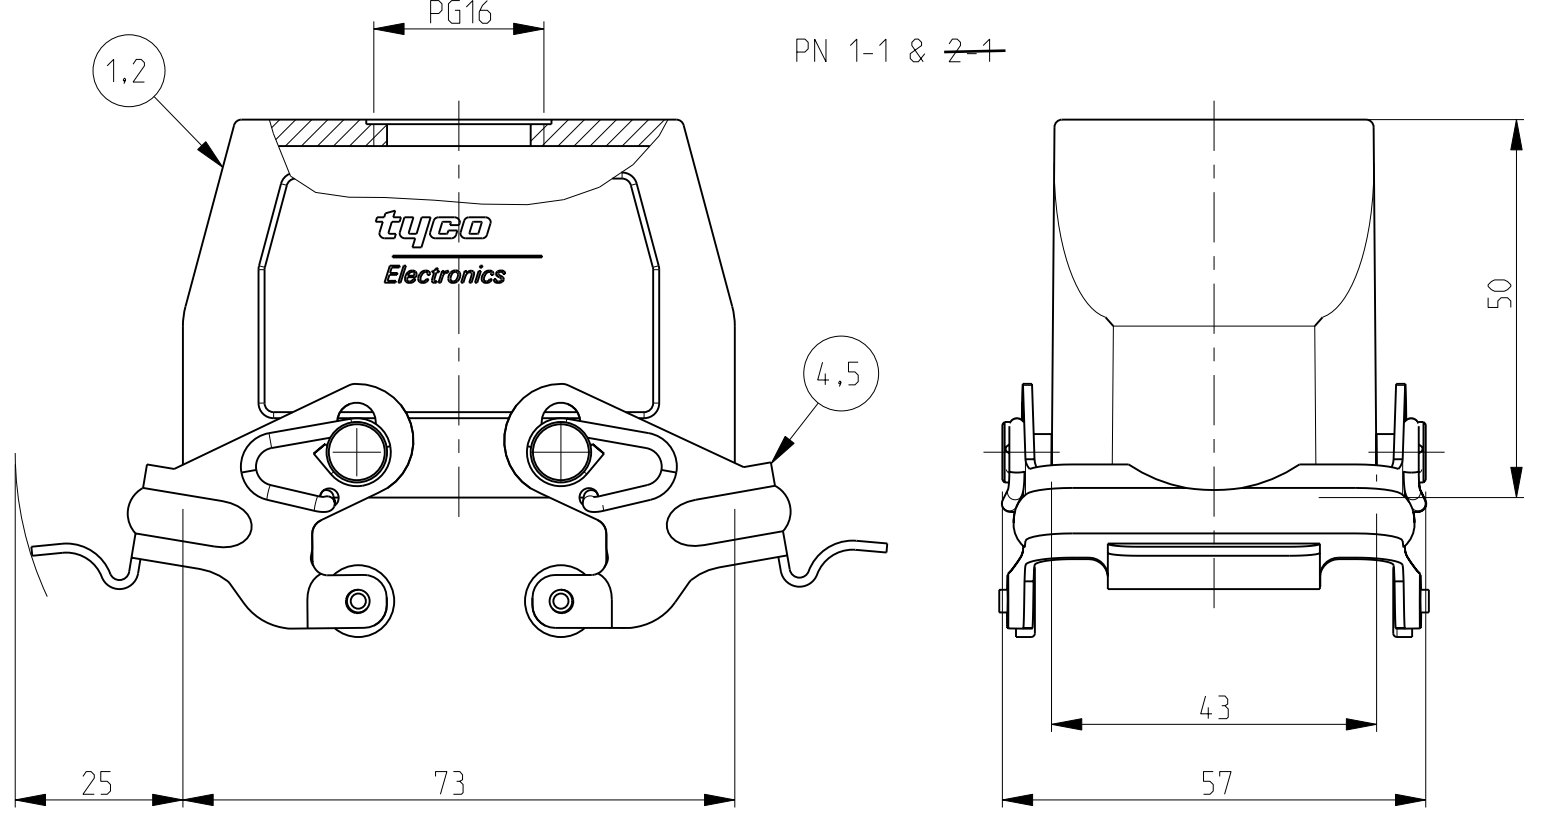

THIS DRAWING IS UNPUBLISHED. RELEASED FOR PUBLICATION .1997
© COPYRIGHT 1997 BY TYCO ELECTRONICS CORPORATION. ALL RIGHTS RESERVED.

REVISIONS					
P	LTR	DESCRIPTION	DATE	DWN	APVD
A8	ECR-17-013084		29MAR18	SG	MKO

1. NOTES.
1. Material:Housing:Aluminium Diecasting Alloy
  2. Surface-Powder Varnish Grey
     -Aluminium Oxide +
     Varnish Black
  3. Varnish on the inside not necessary
  4. Packaging
     Quantity 5 Pieces in a box
  5. Packaging
     Quantity 50 Pieces in a kanban box

QTY	DESCRIPTION	MATERIAL	SURFACE	COLOR	ITEM NO	NOTES
1	HB Hood	Aluminium		Grey	9	
1	HB-K Hood	Aluminium	Aluminium oxide	Black	8	
2	LB-Clip bolt	Stainless steel	Blank		7	
2	LB-Clip bolt	Steel	Zinc plated	Blue	6	
2	VS-Locking clip	Stainless steel	Blank		5	
2	VS-Locking clip	Steel	Zinc plated	Blue	4	
4	VS-Clip bolt	Stainless steel	Blank		3	
1	HB-K Hood	Aluminium	Aluminium oxide	Black	2	
1	HB Hood	Aluminium		Grey	1