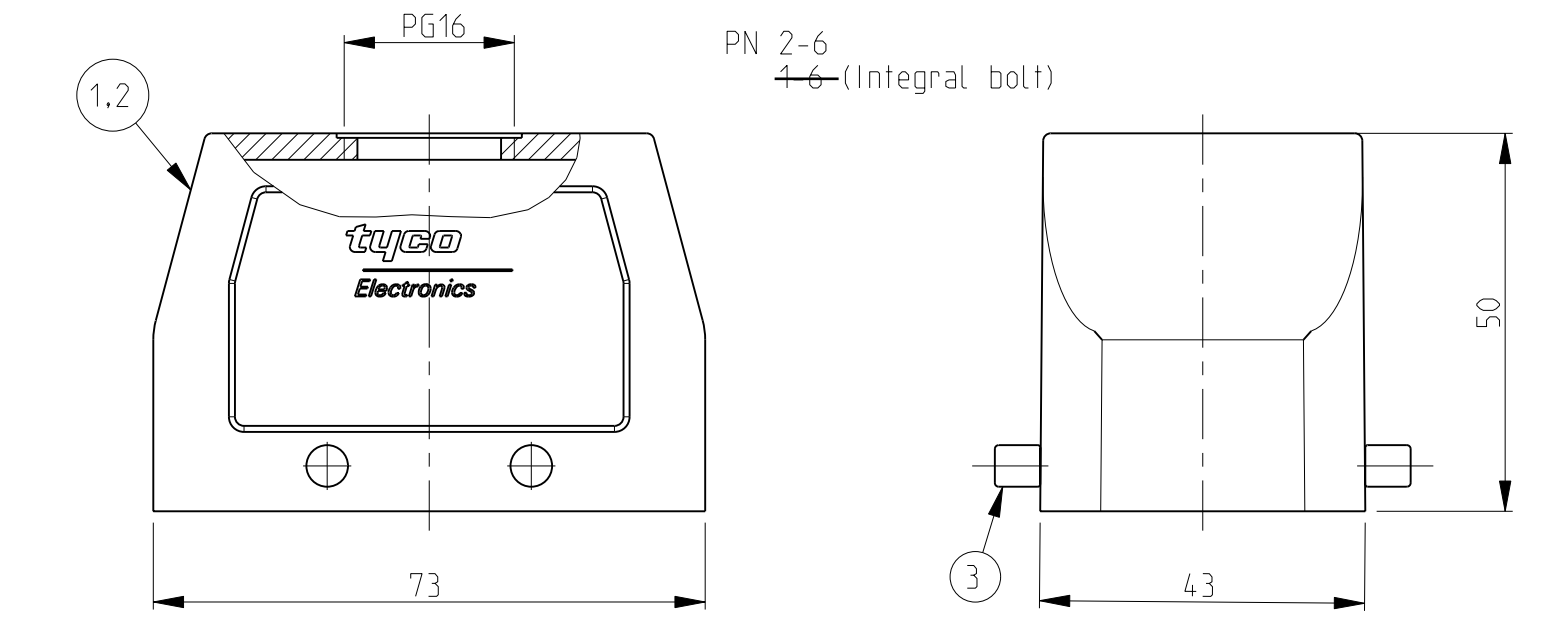

THIS DRAWING IS UNPUBLISHED. RELEASED FOR PUBLICATION .1997
© COPYRIGHT 1997 BY TYCO ELECTRONICS CORPORATION. ALL RIGHTS RESERVED.

REVISIONS					
P	LTR	DESCRIPTION	DATE	DWN	APVD
A8	ECR-17-013084		29MAR18	SG	MKO

1. NOTES.
1. Material:Housing:Aluminium Diecasting Alloy
  2. Surface-Powder Varnish Grey
     -Aluminium Oxide +
     Varnish Black
  3. Varnish on the inside not necessary
  4. Packaging
     Quantity 5 Pieces in a box
  5. Packaging
     Quantity 50 Pieces in a kanban box

QTY	DESCRIPTION	MATERIAL	SURFACE	COLOR	ITEM NO	NOTES
1	HB Hood	Aluminium		Grey	9	
1	HB-K Hood	Aluminium	Aluminium oxide	Black	8	
2	LB-Clip bolt	Stainless steel	Blank		7	
2	LB-Clip bolt	Steel	Zinc plated	Blue	6	
2	VS-Locking clip	Stainless steel	Blank		5	
2	VS-Locking clip	Steel	Zinc plated	Blue	4	
4	VS-Clip bolt	Stainless steel	Blank		3	
1	HB-K Hood	Aluminium	Aluminium oxide	Black	2	
1	HB Hood	Aluminium		Grey	1