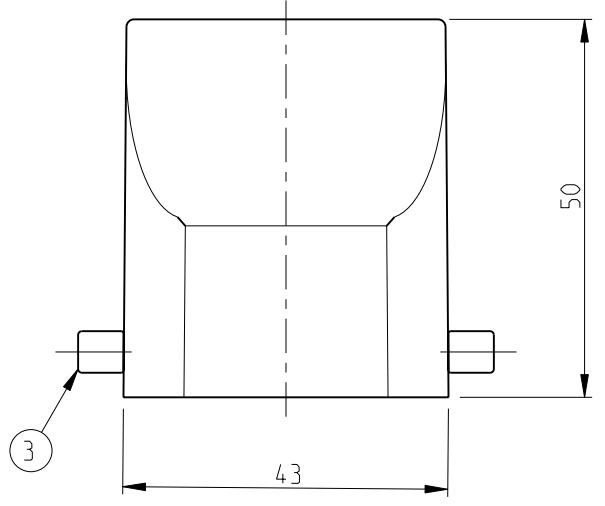

4

3

2

1

THIS DRAWING IS UNPUBLISHED. RELEASED FOR PUBLICATION .1997
© COPYRIGHT 1997 BY TYCO ELECTRONICS CORPORATION. ALL RIGHTS RESERVED.

LOC	DIST	REVISIONS					
		P	LTR	DESCRIPTION	DATE	DWN	APVD
A1	-		A3	Released as per ECR-07-030422	17.12.07	SP	TS

1. NOTES.
2. 1 Material:Housing:Aluminium Diecasting Alloy
   - 2 Surface-Powder Varnish Grey
     -Aluminium Oxide +
     Varnish Black
   - 3 Varnish on the inside not necessary
   - 4 Packaging
     Quantity 5 Pieces in a box

QTY	DESCRIPTION	MATERIAL	SURFACE	COLOR	ITEM NO	REMARKS	
4	VS-Clip bolt	Stainless steel	-		3	-	
1	Hood HB.10.PG.1.21	Aluminium	Aluminium oxide	Black	2	-	
1	Hood HB.10.PG.1.21	Aluminium	-	Grey	1	-	
2-6	1-6	DESCRIPTION	MATERIAL	SURFACE	COLOR	ITEM NO	REMARKS
HB.10.STO.1.21.G							
HB-K.10.STO.1.21.G							

THIS DRAWING IS A CONTROLLED DOCUMENT FOR TYCO ELECTRONICS CORPORATION
IT IS SUBJECT TO CHANGE AND THE CONTROLLING ENGINEERING ORGANIZATION
SHOULD BE CONTACTED FOR THE LATEST REVISION.

DIMENSIONS:	TOLERANCES UNLESS OTHERWISE SPECIFIED:
mm	n-ISO 2768-mS-E n-DIN 16901-120
	0 PLC ± 1 PLC ± 2 PLC ± 3 PLC ± 4 PLC ± ANGLES ±
MATERIAL -	FINISH -

DWN	Schneider	15.06.99		Tyco Electronics, AMP.GmbH D-53819, Neunkirchen, Germany		
CHK	Schweiger	15.06.99				
APVD	-	-	NAME Hood HB.10.STO.1.21.G			
PRODUCT SPEC	108-74003		SIZE	CAGE CODE	DRAWING NO	RESTRICTED TO
APPLICATION SPEC	114-74001		A3	00779	©=1102270	-
WEIGHT	-		CUSTOMER DRAWING	SCALE	SHEET	REV
			1:1	1	OF 1	A3