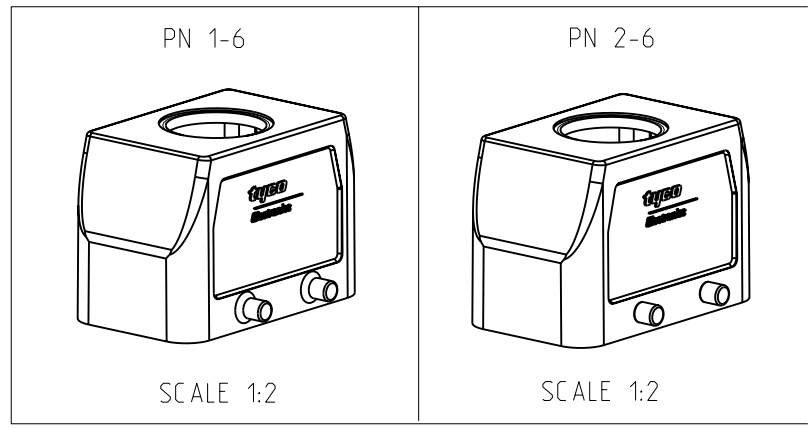

PN 1-6

PN 2-6

- NOTES.
- 1 Material:Housing:Aluminium Diecasting Alloy
 - 2 Surface-Powder Varnish Grey
-Aluminium Oxide +
Varnish Black
 - 3 Varnish on the inside not necessary
 - 4 Packaging
Quantity 5 Pieces in a box

QTY	DESCRIPTION	MATERIAL	SURFACE	COLOR	ITEM NO	REMARKS	
4	VS-Clip bolt	Stainless steel	-		3	-	
1	Hood HB.10.PG.1.21	Aluminium	Aluminium oxide	Black	2	-	
1	Hood HB.10.PG.1.21	Aluminium	-	Grey	1	-	
2-6	1-6	DESCRIPTION	MATERIAL	SURFACE	COLOR	ITEM NO	REMARKS
HB.10.STO.1.21.G							
HB-K.10.STO.1.21.G							