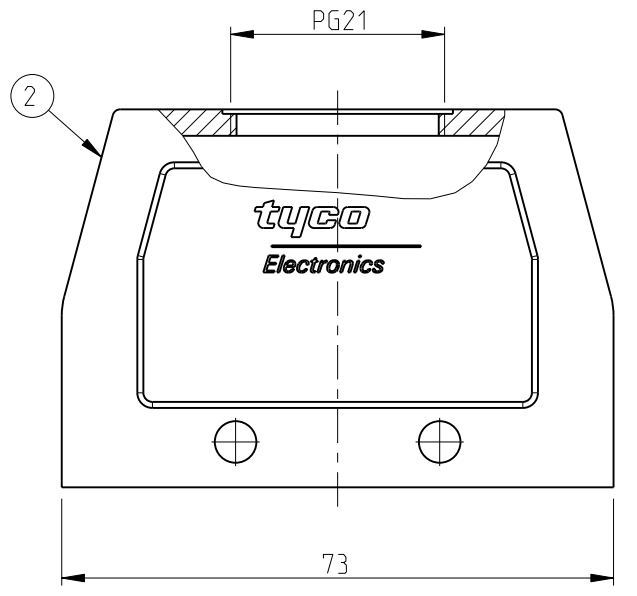

4

3

2

1

THIS DRAWING IS UNPUBLISHED. RELEASED FOR PUBLICATION .1997
© COPYRIGHT 1997 BY TYCO ELECTRONICS CORPORATION. ALL RIGHTS RESERVED.

LOC	DIST	REVISIONS					
		P	LTR	DESCRIPTION	DATE	DWN	APVD
A1	-		A3	Released as per ECR-07-030422	17.12.07	SP	TS

PN 2-6

1. NOTES.
2. 1 Material:Housing:Aluminium Diecasting Alloy
   - 2 Surface-Powder Varnish Grey
     -Aluminium Oxide +
     Varnish Black
   - 3 Varnish on the inside not necessary
   - 4 Packaging
     Quantity 5 Pieces in a box

QTY	DESCRIPTION	MATERIAL	SURFACE	COLOR	ITEM NO	REMARKS	
4	VS-Clip bolt	Stainless steel	-		3	-	
1	Hood HB.10.PG.1.21	Aluminium	Aluminium oxide	Black	2	-	
1	Hood HB.10.PG.1.21	Aluminium	-	Grey	1	-	
2-6	1-6	DESCRIPTION	MATERIAL	SURFACE	COLOR	ITEM NO	REMARKS
HB.10.STO.1.21.G							
HB-K.10.STO.1.21.G							

THIS DRAWING IS A CONTROLLED DOCUMENT FOR TYCO ELECTRONICS CORPORATION
IT IS SUBJECT TO CHANGE AND THE CONTROLLING ENGINEERING ORGANIZATION
SHOULD BE CONTACTED FOR THE LATEST REVISION.

DIMENSIONS:	TOLERANCES UNLESS OTHERWISE SPECIFIED:
mm	n-ISO 2768-mS-E n-DIN 16901-120
	0 PLC ± 1 PLC ± 2 PLC ± 3 PLC ± 4 PLC ± ANGLES ±
MATERIAL -	FINISH -

DWN	Schneider	15.06.99		Tyco Electronics, AMP.GmbH D-53819, Neunkirchen, Germany		
CHK	Schweiger	15.06.99				
APVD	-	-	NAME Hood HB.10.STO.1.21.G			
PRODUCT SPEC	108-74003		SIZE	CAGE CODE	DRAWING NO	RESTRICTED TO
APPLICATION SPEC	114-74001		A3	00779	©=1102270	-
WEIGHT	-		CUSTOMER DRAWING	SCALE	SHEET	REV
			1:1	1	OF 1	A3