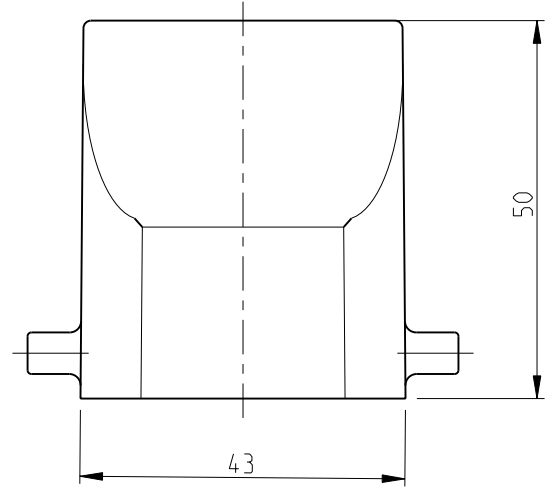

4

3

2

1

THIS DRAWING IS UNPUBLISHED. RELEASED FOR PUBLICATION .1997
© COPYRIGHT 1997 BY TYCO ELECTRONICS CORPORATION. ALL RIGHTS RESERVED.

LOC	DIST	REVISIONS					
		P	LTR	DESCRIPTION	DATE	DWN	APVD
A1	-		A3	Released as per ECR-07-030422	17.12.07	SP	TS

PN 2-6

1. NOTES.
2. 1 Material:Housing:Aluminium Diecasting Alloy
   - 2 Surface-Powder Varnish Grey
     -Aluminium Oxide +
     Varnish Black
   - 3 Varnish on the inside not necessary
   - 4 Packaging
     Quantity 5 Pieces in a box

QTY	DESCRIPTION	MATERIAL	SURFACE	COLOR	ITEM NO	REMARKS	
4	VS-Clip bolt	Stainless steel	-		3	-	
1	Hood HB.10.PG.1.21	Aluminium	Aluminium oxide	Black	2	-	
1	Hood HB.10.PG.1.21	Aluminium	-	Grey	1	-	
2-6	1-6	DESCRIPTION	MATERIAL	SURFACE	COLOR	ITEM NO	REMARKS
HB.10.STO.1.21.G							
HB-K.10.STO.1.21.G							

THIS DRAWING IS A CONTROLLED DOCUMENT FOR TYCO ELECTRONICS CORPORATION
IT IS SUBJECT TO CHANGE AND THE CONTROLLING ENGINEERING ORGANIZATION
SHOULD BE CONTACTED FOR THE LATEST REVISION.

DIMENSIONS:	TOLERANCES UNLESS OTHERWISE SPECIFIED:
mm	n-ISO 2768-mS-E n-DIN 16901-120
	0 PLC ± 1 PLC ± 2 PLC ± 3 PLC ± 4 PLC ± ANGLES ±
MATERIAL -	FINISH -

DWN	Schneider	15.06.99		Tyco Electronics, AMP.GmbH D-53819, Neunkirchen, Germany		
CHK	Schweiger	15.06.99				
APVD	-	-	NAME Hood HB.10.STO.1.21.G			
PRODUCT SPEC	108-74003		SIZE	CAGE CODE	DRAWING NO	RESTRICTED TO
APPLICATION SPEC	114-74001		A3	00779	©=1102270	-
WEIGHT	-		CUSTOMER DRAWING	SCALE	SHEET	REV
			1:1	1	OF 1	A3