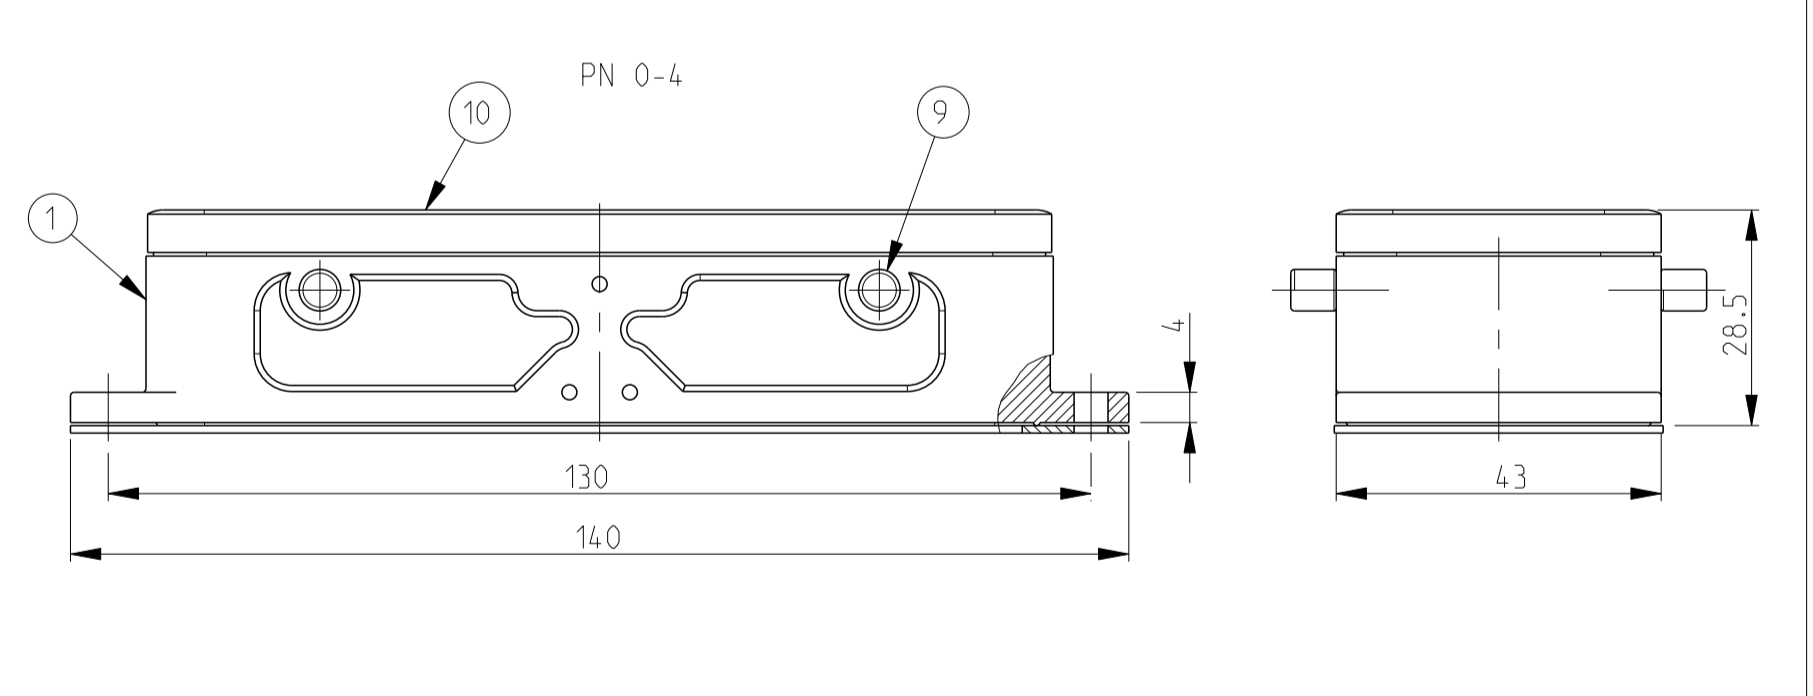

REVISIONS				
P	LTN	DESCRIPTION	DATE	OWN APVD
C	ECR-15-015721		18FEB2016	GCM JB
C1	ECR-16-015318		18AUG2017	GR MKO
C2	ECR-16-016768		15NOV2017	GR MKO
C3	ECR-17-014033		13MAR2018	SG MKO

- NOTES
- Material : Housing : aluminium die casting alloy  
Seals : Neoprene : Viton
  - Surface : Varnish - Grey  
- Aluminium oxide  
- Varnish black
  - Varnish on the inside is not necessary
  - Packaging  
Quantity 5 pieces in a box

ITEM NO	DESCRIPTION	MATERIAL	SURFACE	COLOR	ITEM NO	NOTES
1	Surface mounted housing side entry HB	Aluminium			23	With diecast bolt
2	Profile seal	Neoprene		Black	22	Conductive
3	Flange seal	Neoprene		Black	21	Conductive
4	Surface mounted housing side entry HB	Aluminium	Chromit AL TCP passivation	Black RAL9005	20	
5	Surface mounted housing side entry HB	Aluminium		Grey RAL7001	19	Neutral
6	Flange seal	Neoprene		Black	18	2 mm thick
7	Surface mounted housing side entry HB	Aluminium		Grey RAL7001	17	Noses milled off
8	Surface mounted housing side entry HB	Aluminium		Grey	16	Without TE indication
9	Surface mounted housing side entry HB-K	Aluminium	Aluminium oxide	Blank	15	
10	Surface mounted housing side entry HB	Aluminium		Grey RAL7001	14	Elecon-logo
11	Flanged seal	Viton		Black	13	
12	Profile seal	Viton		Light grey	12	3 mm thick
13	Flange seal	Neoprene		Black	11	1 mm thick
14	Profile seal	Neoprene		Black	10	
15	VS-Clip bolt	Steel	Zinc plated	Blue	9	
16	ZB-Clip bolt	Stainless steel		Blank	8	
17	ZB-Clip bolt	Steel	Zinc plated	Blue	7	
18	LB-Side clip	Stainless steel		Blank	6	
19	LB-Side clip	Steel	Zinc plated	Blue	5	
20	VS-Locking clip	Stainless steel		Blank	4	
21	VS-Locking clip	Steel	Zinc plated	Blue	3	
22	Surface mounted housing side entry HB-K	Aluminium	Aluminium oxide	Black RAL9005	2	
23	Surface mounted housing side entry HB	Aluminium		Grey RAL7001	1	