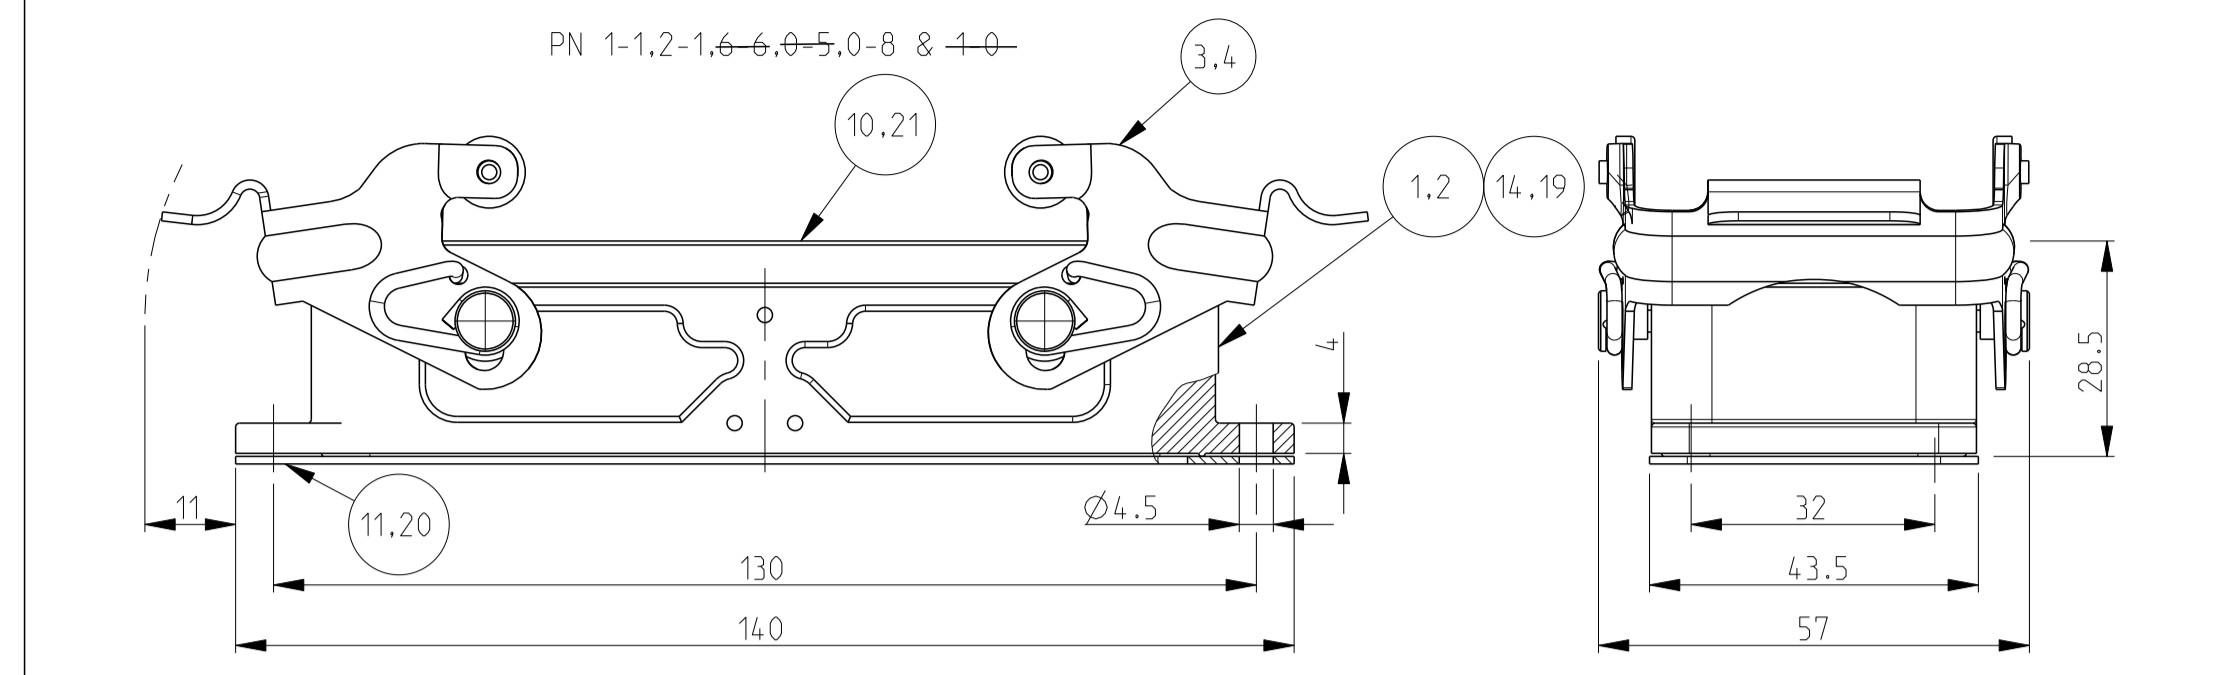

REVISIONS				
P	LTN	DESCRIPTION	DATE	OWN APVD
C	ECR-15-015721		18FEB2016	GCM JB
C1	ECR-16-015318		18AUG2017	GR MKO
C2	ECR-16-016768		15NOV2017	GR MKO
C3	ECR-17-014033		13MAR2018	SG MKO

- NOTES
- Material : Housing : aluminium die casting alloy  
Seals : Neoprene : Viton
  - Surface : Varnish - Grey  
- Aluminium oxide  
- Varnish black
  - Varnish on the inside is not necessary
  - Packaging  
Quantity 5 pieces in a box

ITEM NO	DESCRIPTION	MATERIAL	SURFACE	COLOR	ITEM NO	NOTES
1	Surface mounted housing side entry HB	Aluminium			23	With diecast bolt
2	Profile seal	Neoprene		Black	22	Conductive
3	Flange seal	Neoprene		Black	21	Conductive
4	Surface mounted housing side entry HB	Aluminium	Chromit AL TCP passivation	Black RAL9005	20	
5	Surface mounted housing side entry HB	Aluminium		Grey RAL7001	19	Neutral
6	Flange seal	Neoprene		Black	18	2 mm thick
7	Surface mounted housing side entry HB	Aluminium		Grey RAL7001	17	Noses milled off
8	Surface mounted housing side entry HB	Aluminium		Grey	16	Without TE indication
9	Surface mounted housing side entry HB-K	Aluminium	Aluminium oxide	Blank	15	
10	Surface mounted housing side entry HB	Aluminium		Grey RAL7001	14	Elecon-logo
11	Flanged seal	Viton		Black	13	
12	Profile seal	Viton		Light grey	12	3 mm thick
13	Flange seal	Neoprene		Black	11	1 mm thick
14	Profile seal	Neoprene		Black	10	
15	VS-Clip bolt	Steel	Zinc plated	Blue	9	
16	ZB-Clip bolt	Stainless steel		Blank	8	
17	ZB-Clip bolt	Steel	Zinc plated	Blue	7	
18	LB-Side clip	Stainless steel		Blank	6	
19	LB-Side clip	Steel	Zinc plated	Blue	5	
20	VS-Locking clip	Stainless steel		Blank	4	
21	VS-Locking clip	Steel	Zinc plated	Blue	3	
22	Surface mounted housing side entry HB-K	Aluminium	Aluminium oxide	Black RAL9005	2	
23	Surface mounted housing side entry HB	Aluminium		Grey RAL7001	1	