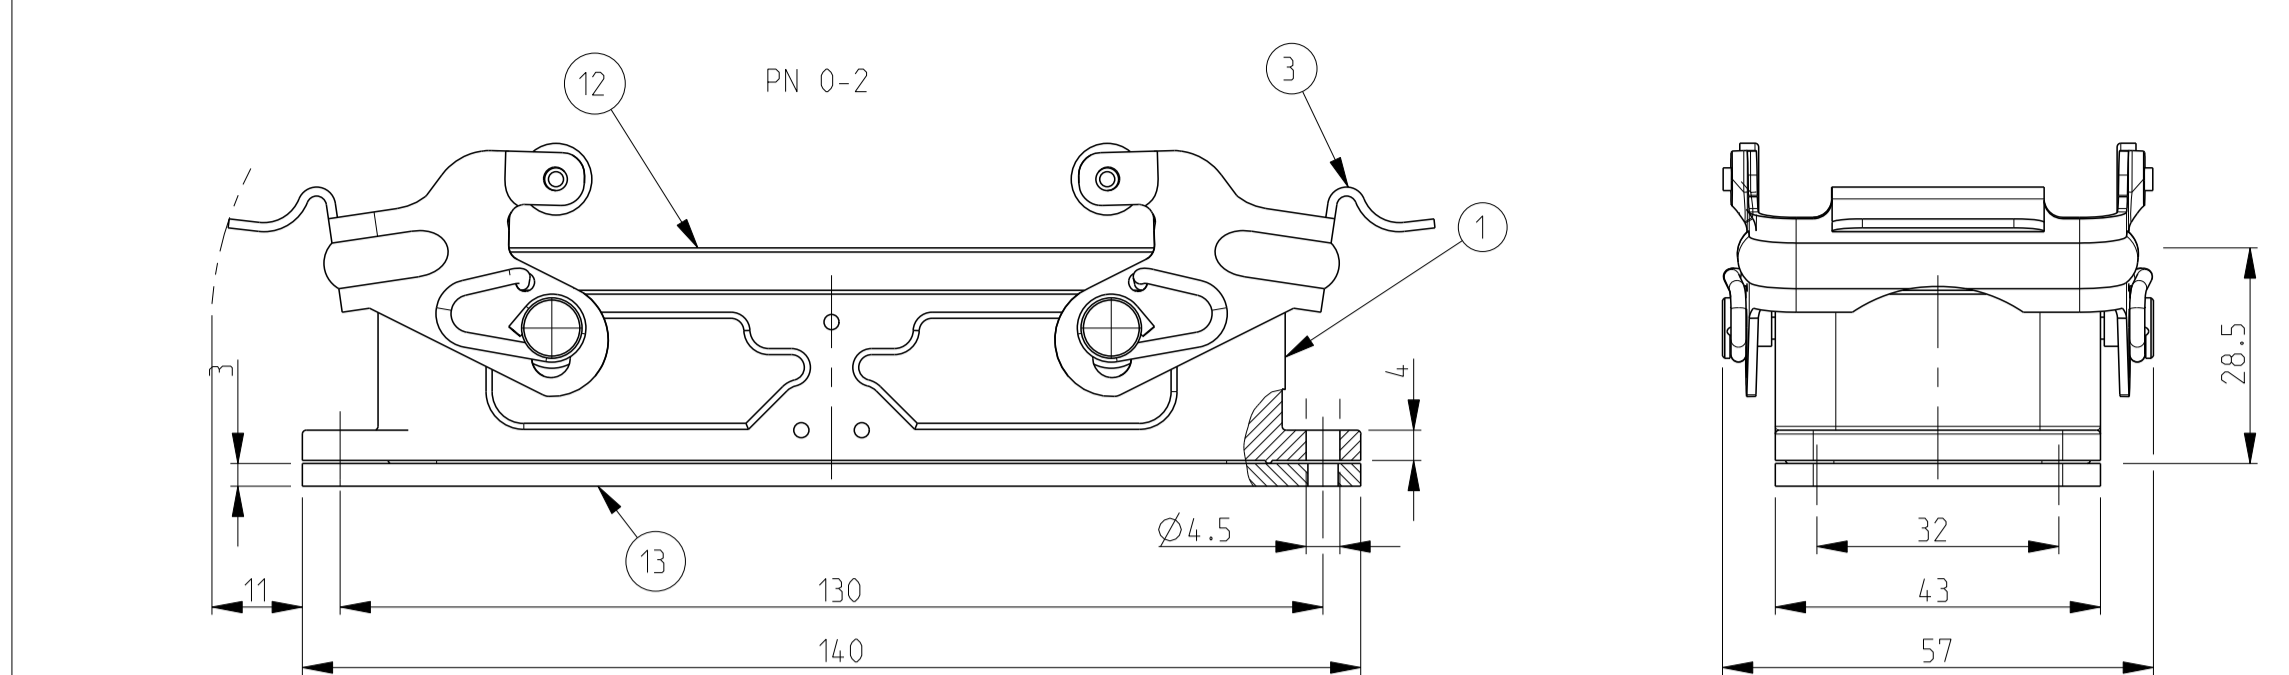

REVISIONS				
P	LTN	DESCRIPTION	DATE	OWN APVD
C	ECR-15-015721		18FEB2016	GCM JB
C1	ECR-16-015318		18AUG2017	GR MKO
C2	ECR-16-016768		15NOV2017	GR MKO
C3	ECR-17-014033		13MAR2018	SG MKO

- NOTES
- Material : Housing : aluminium die casting alloy  
Seals : Neoprene : Viton
  - Surface : Varnish - Grey  
- Aluminium oxide  
- Varnish black
  - Varnish on the inside is not necessary
  - Packaging  
Quantity 5 pieces in a box

ITEM NO	DESCRIPTION	MATERIAL	SURFACE	COLOR	ITEM NO	NOTES
1	Surface mounted housing side entry HB	Aluminium			23	With diecast bolt
2	Profile seal	Neoprene		Black	22	Conductive
3	Flange seal	Neoprene		Black	21	Conductive
4	Surface mounted housing side entry HB	Aluminium	Chromit AL TCP passivation	Black RAL9005	20	
5	Surface mounted housing side entry HB	Aluminium		Grey RAL7001	19	Neutral
6	Flange seal	Neoprene		Black	18	2 mm thick
7	Surface mounted housing side entry HB	Aluminium		Grey RAL7001	17	Noses milled off
8	Surface mounted housing side entry HB	Aluminium		Grey	16	Without TE indication
9	Surface mounted housing side entry HB-K	Aluminium	Aluminium oxide	Blank	15	
10	Surface mounted housing side entry HB	Aluminium		Grey RAL7001	14	Elecon-logo
11	Flanged seal	Viton		Black	13	
12	Profile seal	Viton		Light grey	12	3 mm thick
13	Flange seal	Neoprene		Black	11	1 mm thick
14	Profile seal	Neoprene		Black	10	
15	VS-Clip bolt	Steel	Zinc plated	Blue	9	
16	ZB-Clip bolt	Stainless steel		Blank	8	
17	ZB-Clip bolt	Steel	Zinc plated	Blue	7	
18	LB-Side clip	Stainless steel		Blank	6	
19	LB-Side clip	Steel	Zinc plated	Blue	5	
20	VS-Locking clip	Stainless steel		Blank	4	
21	VS-Locking clip	Steel	Zinc plated	Blue	3	
22	Surface mounted housing side entry HB-K	Aluminium	Aluminium oxide	Black RAL9005	2	
23	Surface mounted housing side entry HB	Aluminium		Grey RAL7001	1	