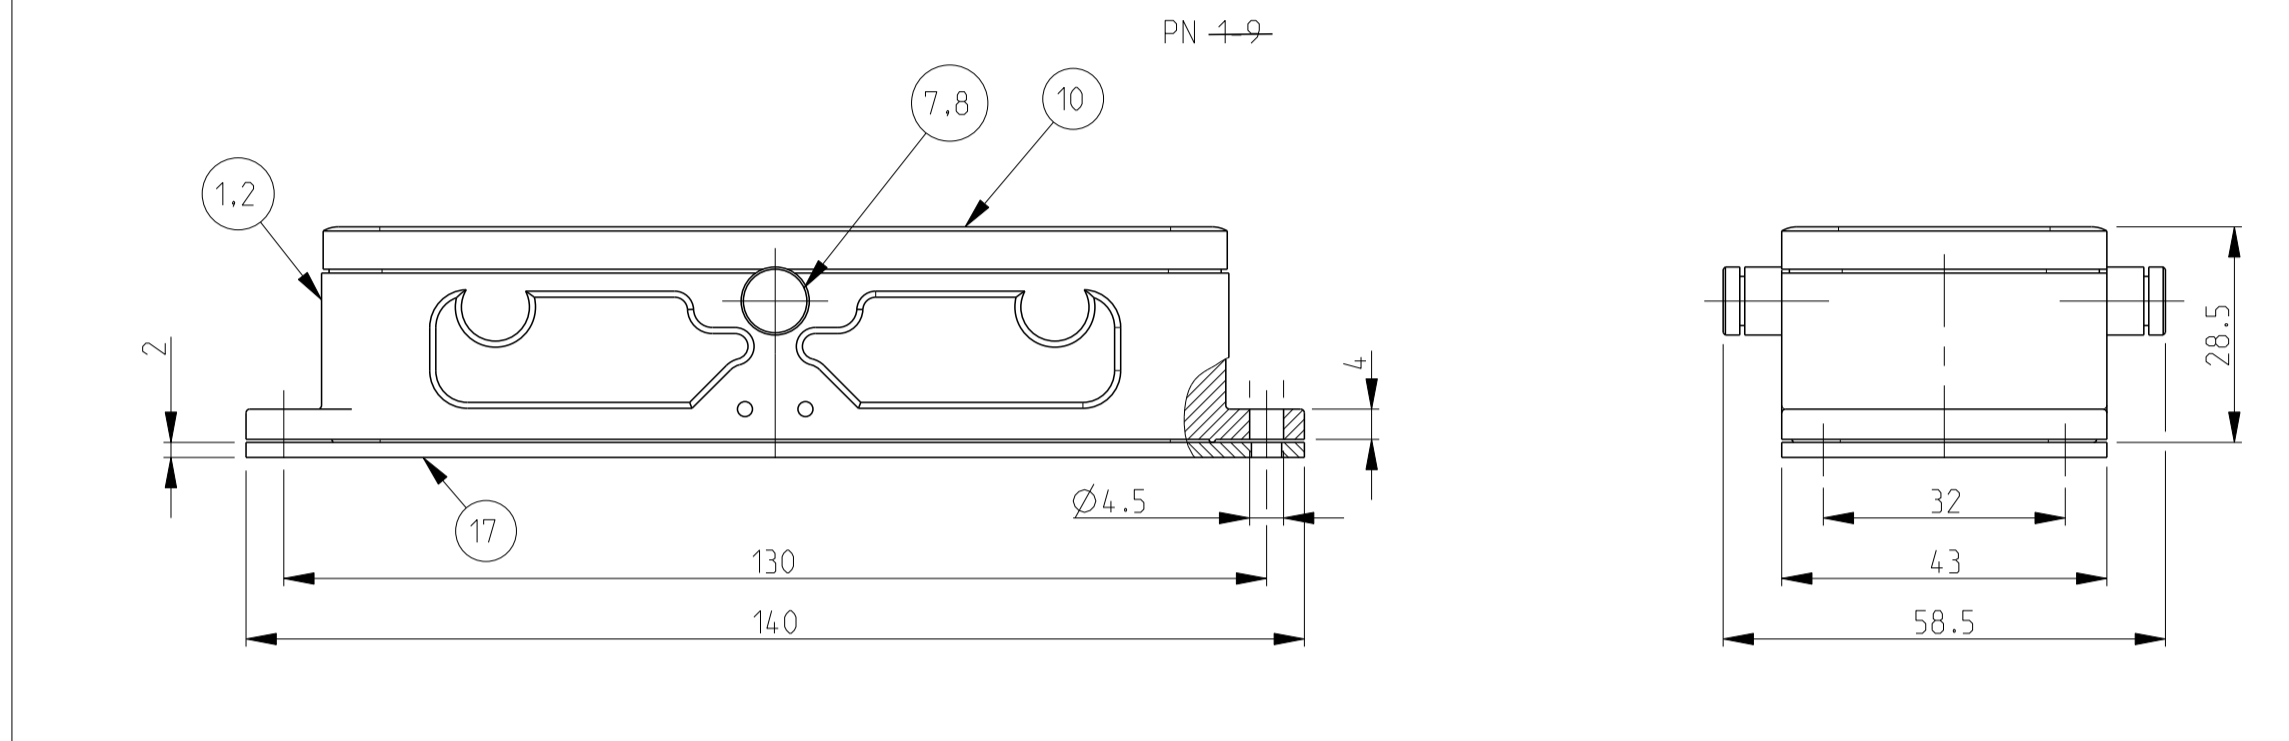

REVISIONS				
P	LTN	DESCRIPTION	DATE	OWN APVD
C	ECR-15-015721		18FEB2016	GCM JB
C1	ECR-16-015318		18AUG2017	GR MKO
C2	ECR-16-016768		15NOV2017	GR MKO
C3	ECR-17-014033		13MAR2018	SG MKO

- NOTES
- Material : Housing : aluminium die casting alloy  
Seals : Neoprene : Viton
  - Surface : Varnish - Grey  
- Aluminium oxide  
- Varnish black
  - Varnish on the inside is not necessary
  - Packaging  
Quantity 5 pieces in a box

ITEM NO	DESCRIPTION	MATERIAL	SURFACE	COLOR	ITEM NO	NOTES
1	Surface mounted housing side entry HB	Aluminium			23	With diecast bolt
2	Profile seal	Neoprene		Black	22	Conductive
3	Flange seal	Neoprene		Black	21	Conductive
4	Surface mounted housing side entry HB	Aluminium	Chromit AL TCP passivation	Black RAL9005	20	
5	Surface mounted housing side entry HB	Aluminium		Grey RAL7001	19	Neutral
6	Flange seal	Neoprene		Black	18	2 mm thick
7	Surface mounted housing side entry HB	Aluminium		Grey RAL7001	17	Noses milled off
8	Surface mounted housing side entry HB	Aluminium		Grey	16	Without TE indication
9	Surface mounted housing side entry HB-K	Aluminium	Aluminium oxide	Blank	15	
10	Surface mounted housing side entry HB	Aluminium		Grey RAL7001	14	Elecon-logo
11	Flanged seal	Viton		Black	13	
12	Profile seal	Viton		Light grey	12	3 mm thick
13	Flange seal	Neoprene		Black	11	1 mm thick
14	Profile seal	Neoprene		Black	10	
15	VS-Clip bolt	Steel	Zinc plated	Blue	9	
16	ZB-Clip bolt	Stainless steel		Blank	8	
17	ZB-Clip bolt	Steel	Zinc plated	Blue	7	
18	LB-Side clip	Stainless steel		Blank	6	
19	LB-Side clip	Steel	Zinc plated	Blue	5	
20	VS-Locking clip	Stainless steel		Blank	4	
21	VS-Locking clip	Steel	Zinc plated	Blue	3	
22	Surface mounted housing side entry HB-K	Aluminium	Aluminium oxide	Black RAL9005	2	
23	Surface mounted housing side entry HB	Aluminium		Grey RAL7001	1	