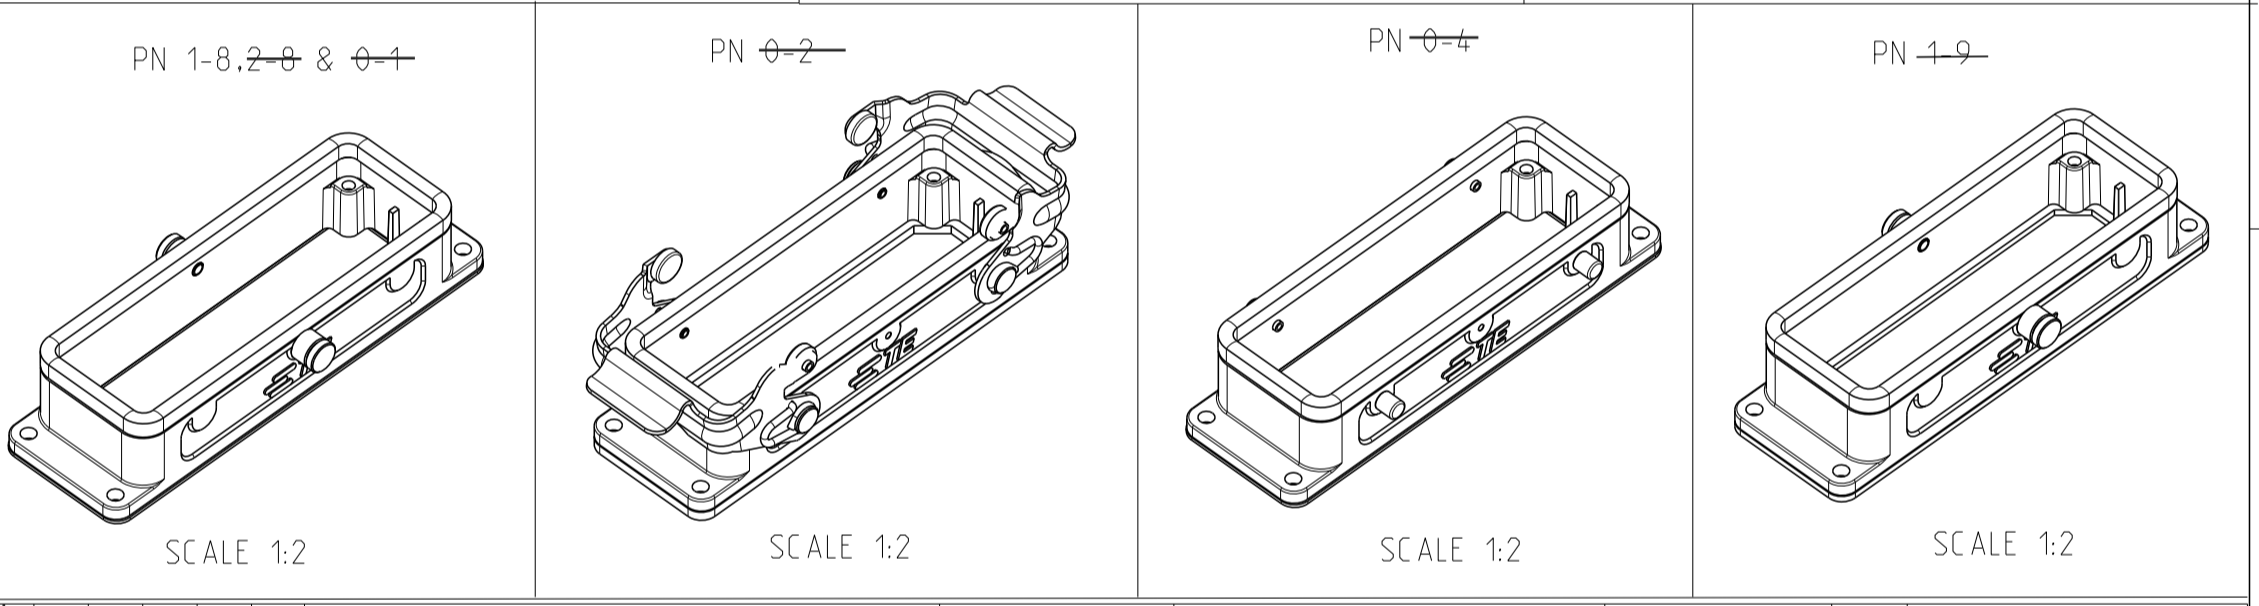

ITEM NO	DESCRIPTION	MATERIAL	SURFACE	COLOR	ITEM NO	NOTES
1	Surface mounted housing side entry HB	Aluminium			23	With diecast bolt
2	Profile seal	Neoprene		Black	22	Conductive
3	Flange seal	Neoprene		Black	21	Conductive
4	Surface mounted housing side entry HB	Aluminium	Chromit AL TCP passivation	Black RAL9005	20	
5	Surface mounted housing side entry HB	Aluminium		Grey RAL7001	19	Neutral
6	Flange seal	Neoprene		Black	18	2 mm thick
7	Surface mounted housing side entry HB	Aluminium		Grey RAL7001	17	Noses milled off
8	Surface mounted housing side entry HB	Aluminium		Grey	16	Without TE indication
9	Surface mounted housing side entry HB-K	Aluminium	Aluminium oxide	Blank	15	
10	Surface mounted housing side entry HB	Aluminium		Grey RAL7001	14	Elecon-logo
11	Flanged seal	Viton		Black	13	
12	Profile seal	Viton		Light grey	12	3 mm thick
13	Flange seal	Neoprene		Black	11	1 mm thick
14	Profile seal	Neoprene		Black	10	
15	VS-Clip bolt	Steel	Zinc plated	Blue	9	
16	ZB-Clip bolt	Stainless steel		Blank	8	
17	ZB-Clip bolt	Steel	Zinc plated	Blue	7	
18	LB-Side clip	Stainless steel		Blank	6	
19	LB-Side clip	Steel	Zinc plated	Blue	5	
20	VS-Locking clip	Stainless steel		Blank	4	
21	VS-Locking clip	Steel	Zinc plated	Blue	3	
22	Surface mounted housing side entry HB-K	Aluminium	Aluminium oxide	Black RAL9005	2	
23	Surface mounted housing side entry HB	Aluminium		Grey RAL7001	1	