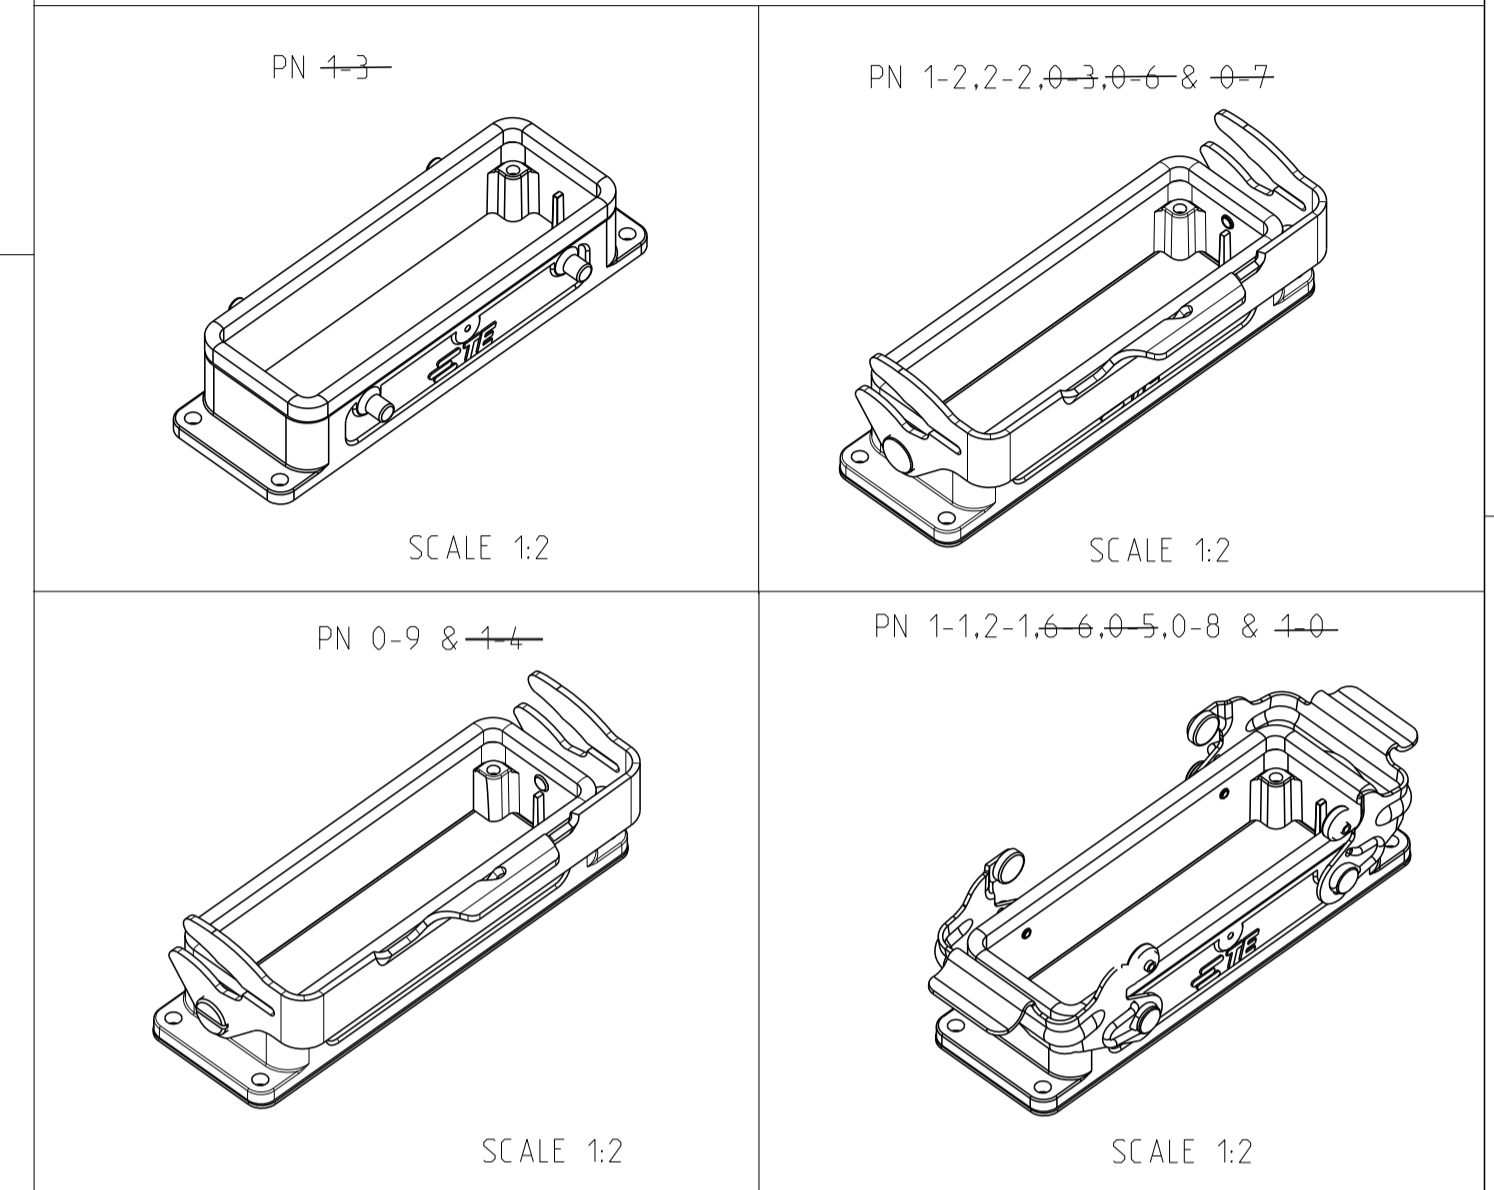

ITEM NO	DESCRIPTION	MATERIAL	SURFACE	COLOR	ITEM NO	NOTES
1	Surface mounted housing side entry HB	Aluminium			23	With diecast bolt
2	Profile seal	Neoprene		Black	22	Conductive
3	Flange seal	Neoprene		Black	21	Conductive
4	Surface mounted housing side entry HB	Aluminium	Chromit AL TCP passivation	Black RAL9005	20	
5	Surface mounted housing side entry HB	Aluminium		Grey RAL7001	19	Neutral
6	Flange seal	Neoprene		Black	18	2 mm thick
7	Surface mounted housing side entry HB	Aluminium		Grey RAL7001	17	Noses milled off
8	Surface mounted housing side entry HB	Aluminium		Grey	16	Without TE indication
9	Surface mounted housing side entry HB-K	Aluminium	Aluminium oxide	Blank	15	
10	Surface mounted housing side entry HB	Aluminium		Grey RAL7001	14	Elecon-logo
11	Flanged seal	Viton		Black	13	
12	Profile seal	Viton		Light grey	12	3 mm thick
13	Flange seal	Neoprene		Black	11	1 mm thick
14	Profile seal	Neoprene		Black	10	
15	VS-Clip bolt	Steel	Zinc plated	Blue	9	
16	ZB-Clip bolt	Stainless steel		Blank	8	
17	ZB-Clip bolt	Steel	Zinc plated	Blue	7	
18	LB-Side clip	Stainless steel		Blank	6	
19	LB-Side clip	Steel	Zinc plated	Blue	5	
20	VS-Locking clip	Stainless steel		Blank	4	
21	VS-Locking clip	Steel	Zinc plated	Blue	3	
22	Surface mounted housing side entry HB-K	Aluminium	Aluminium oxide	Black RAL9005	2	
23	Surface mounted housing side entry HB	Aluminium		Grey RAL7001	1	