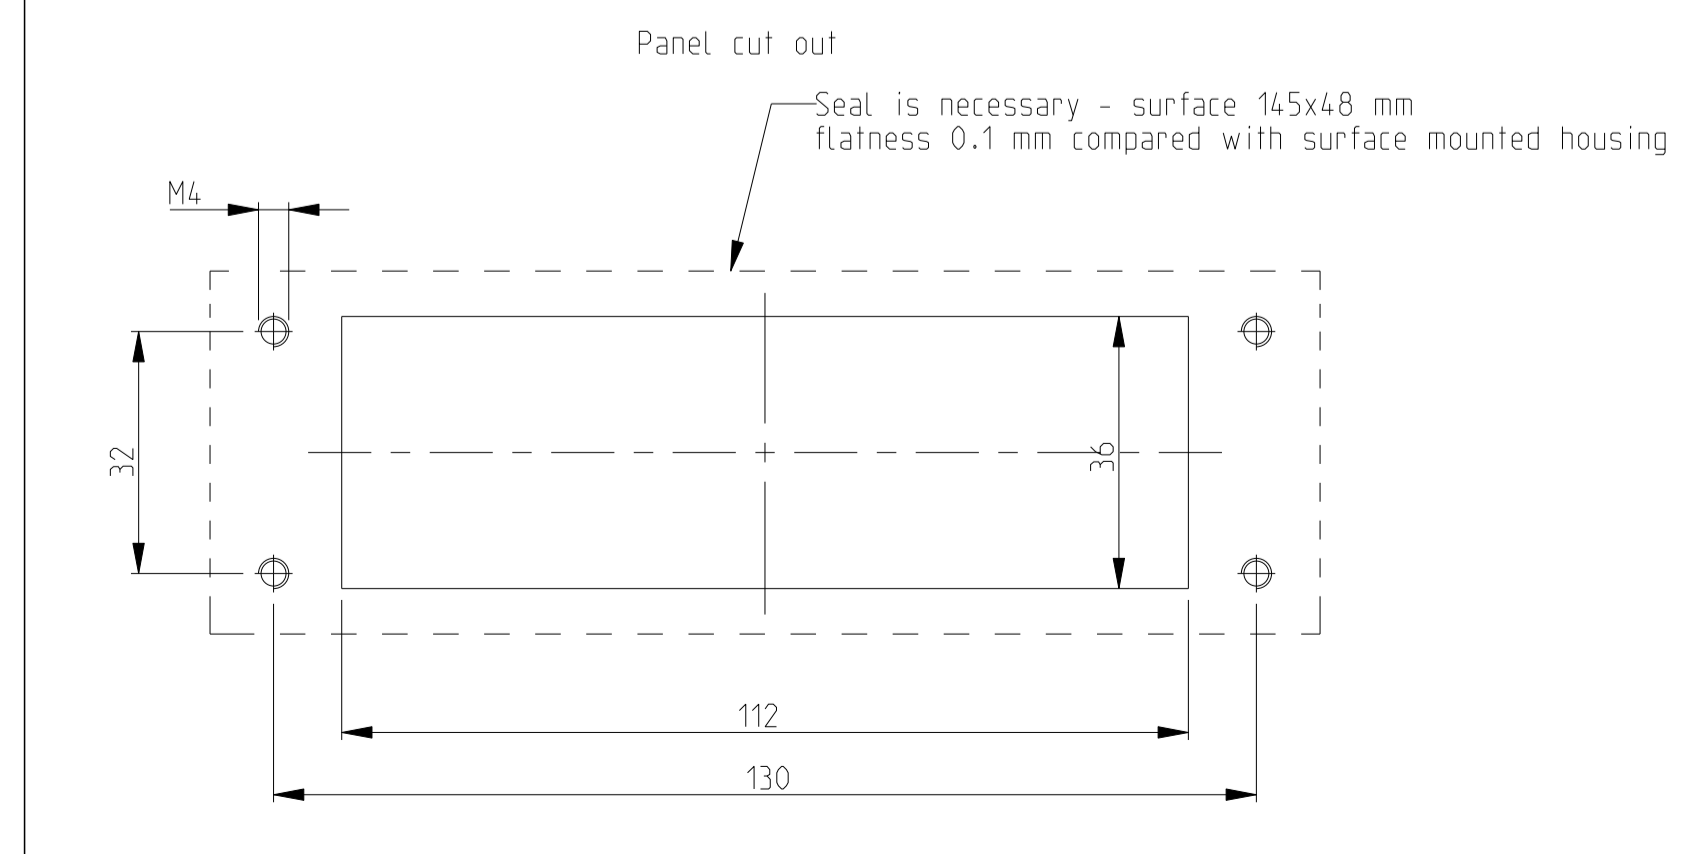

REVISIONS				
P	LTN	DESCRIPTION	DATE	OWN APVD
C	ECR-15-015721		18FEB2016	GCM JB
C1	ECR-16-015318		18AUG2017	GR MKO
C2	ECR-16-016768		15NOV2017	GR MKO
C3	ECR-17-014033		13MAR2018	SG MKO

- NOTES
- Material : Housing : aluminium die casting alloy  
Seals : Neoprene : Viton
  - Surface : Varnish - Grey  
- Aluminium oxide  
- Varnish black
  - Varnish on the inside is not necessary
  - Packaging  
Quantity 5 pieces in a box

ITEM NO	DESCRIPTION	MATERIAL	SURFACE	COLOR	ITEM NO	NOTES
1	Surface mounted housing side entry HB	Aluminium			23	With diecast bolt
2	Profile seal	Neoprene		Black	22	Conductive
3	Flange seal	Neoprene		Black	21	Conductive
4	Surface mounted housing side entry HB	Aluminium	Chromit AL TCP passivation	Black RAL9005	20	
5	Surface mounted housing side entry HB	Aluminium		Grey RAL7001	19	Neutral
6	Flange seal	Neoprene		Black	18	2 mm thick
7	Surface mounted housing side entry HB	Aluminium		Grey RAL7001	17	Noses milled off
8	Surface mounted housing side entry HB	Aluminium		Grey	16	Without TE indication
9	Surface mounted housing side entry HB-K	Aluminium	Aluminium oxide	Blank	15	
10	Surface mounted housing side entry HB	Aluminium		Grey RAL7001	14	Elecon-logo
11	Flanged seal	Viton		Black	13	
12	Profile seal	Viton		Light grey	12	3 mm thick
13	Flange seal	Neoprene		Black	11	1 mm thick
14	Profile seal	Neoprene		Black	10	
15	VS-Clip bolt	Steel	Zinc plated	Blue	9	
16	ZB-Clip bolt	Stainless steel		Blank	8	
17	ZB-Clip bolt	Steel	Zinc plated	Blue	7	
18	LB-Side clip	Stainless steel		Blank	6	
19	LB-Side clip	Steel	Zinc plated	Blue	5	
20	VS-Locking clip	Stainless steel		Blank	4	
21	VS-Locking clip	Steel	Zinc plated	Blue	3	
22	Surface mounted housing side entry HB-K	Aluminium	Aluminium oxide	Black RAL9005	2	
23	Surface mounted housing side entry HB	Aluminium		Grey RAL7001	1	