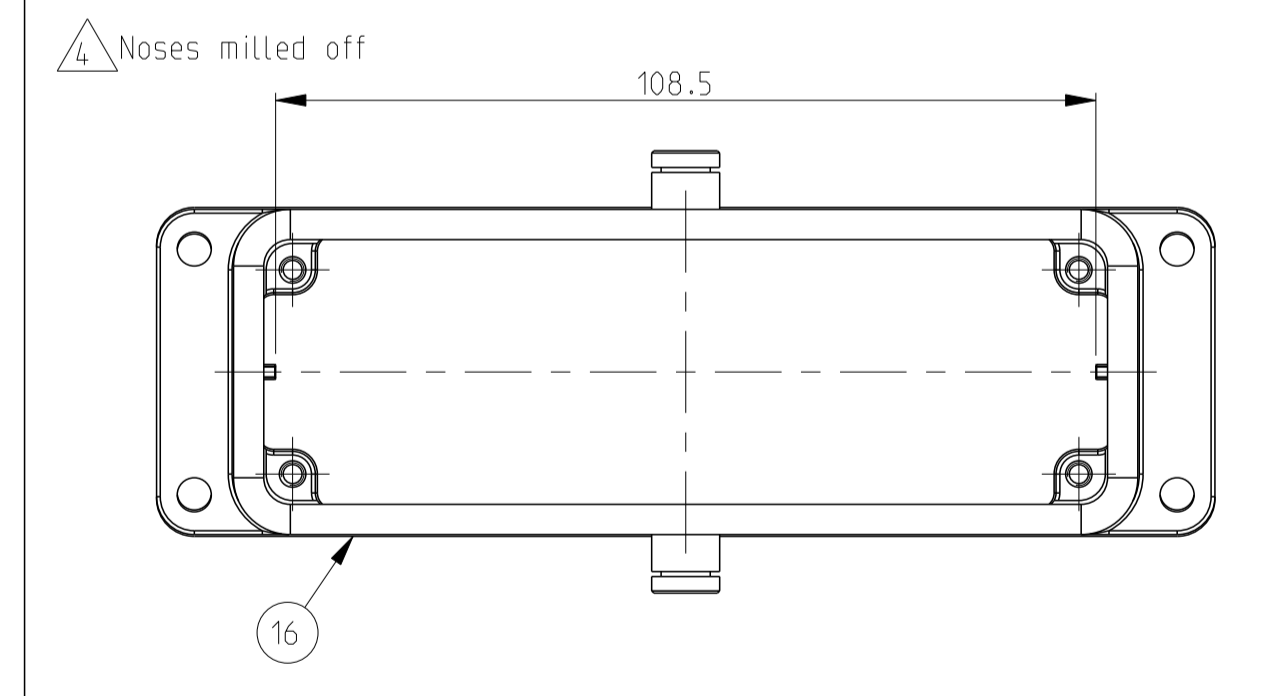

REVISIONS				
P	LTN	DESCRIPTION	DATE	OWN APVD
C	ECR-15-015721		18FEB2016	GCM JB
C1	ECR-16-015318		18AUG2017	GR MKO
C2	ECR-16-016768		15NOV2017	GR MKO
C3	ECR-17-014033		13MAR2018	SG MKO

- NOTES
- Material : Housing : aluminium die casting alloy  
Seals : Neoprene : Viton
  - Surface : Varnish - Grey  
- Aluminium oxide  
- Varnish black
  - Varnish on the inside is not necessary
  - Packaging  
Quantity 5 pieces in a box

ITEM NO	DESCRIPTION	MATERIAL	SURFACE	COLOR	ITEM NO	NOTES
1	Surface mounted housing side entry HB	Aluminium			23	With diecast bolt
2	Profile seal	Neoprene		Black	22	Conductive
3	Flange seal	Neoprene		Black	21	Conductive
4	Surface mounted housing side entry HB	Aluminium	Chromit AL TCP passivation	Black RAL9005	20	
5	Surface mounted housing side entry HB	Aluminium		Grey RAL7001	19	Neutral
6	Flange seal	Neoprene		Black	18	2 mm thick
7	Surface mounted housing side entry HB	Aluminium		Grey RAL7001	17	Noses milled off
8	Surface mounted housing side entry HB	Aluminium		Grey	16	Without TE indication
9	Surface mounted housing side entry HB-K	Aluminium	Aluminium oxide	Blank	15	
10	Surface mounted housing side entry HB	Aluminium		Grey RAL7001	14	Elecon-logo
11	Flanged seal	Viton		Black	13	
12	Profile seal	Viton		Light grey	12	3 mm thick
13	Flange seal	Neoprene		Black	11	1 mm thick
14	Profile seal	Neoprene		Black	10	
15	VS-Clip bolt	Steel	Zinc plated	Blue	9	
16	ZB-Clip bolt	Stainless steel		Blank	8	
17	ZB-Clip bolt	Steel	Zinc plated	Blue	7	
18	LB-Side clip	Stainless steel		Blank	6	
19	LB-Side clip	Steel	Zinc plated	Blue	5	
20	VS-Locking clip	Stainless steel		Blank	4	
21	VS-Locking clip	Steel	Zinc plated	Blue	3	
22	Surface mounted housing side entry HB-K	Aluminium	Aluminium oxide	Black RAL9005	2	
23	Surface mounted housing side entry HB	Aluminium		Grey RAL7001	1	