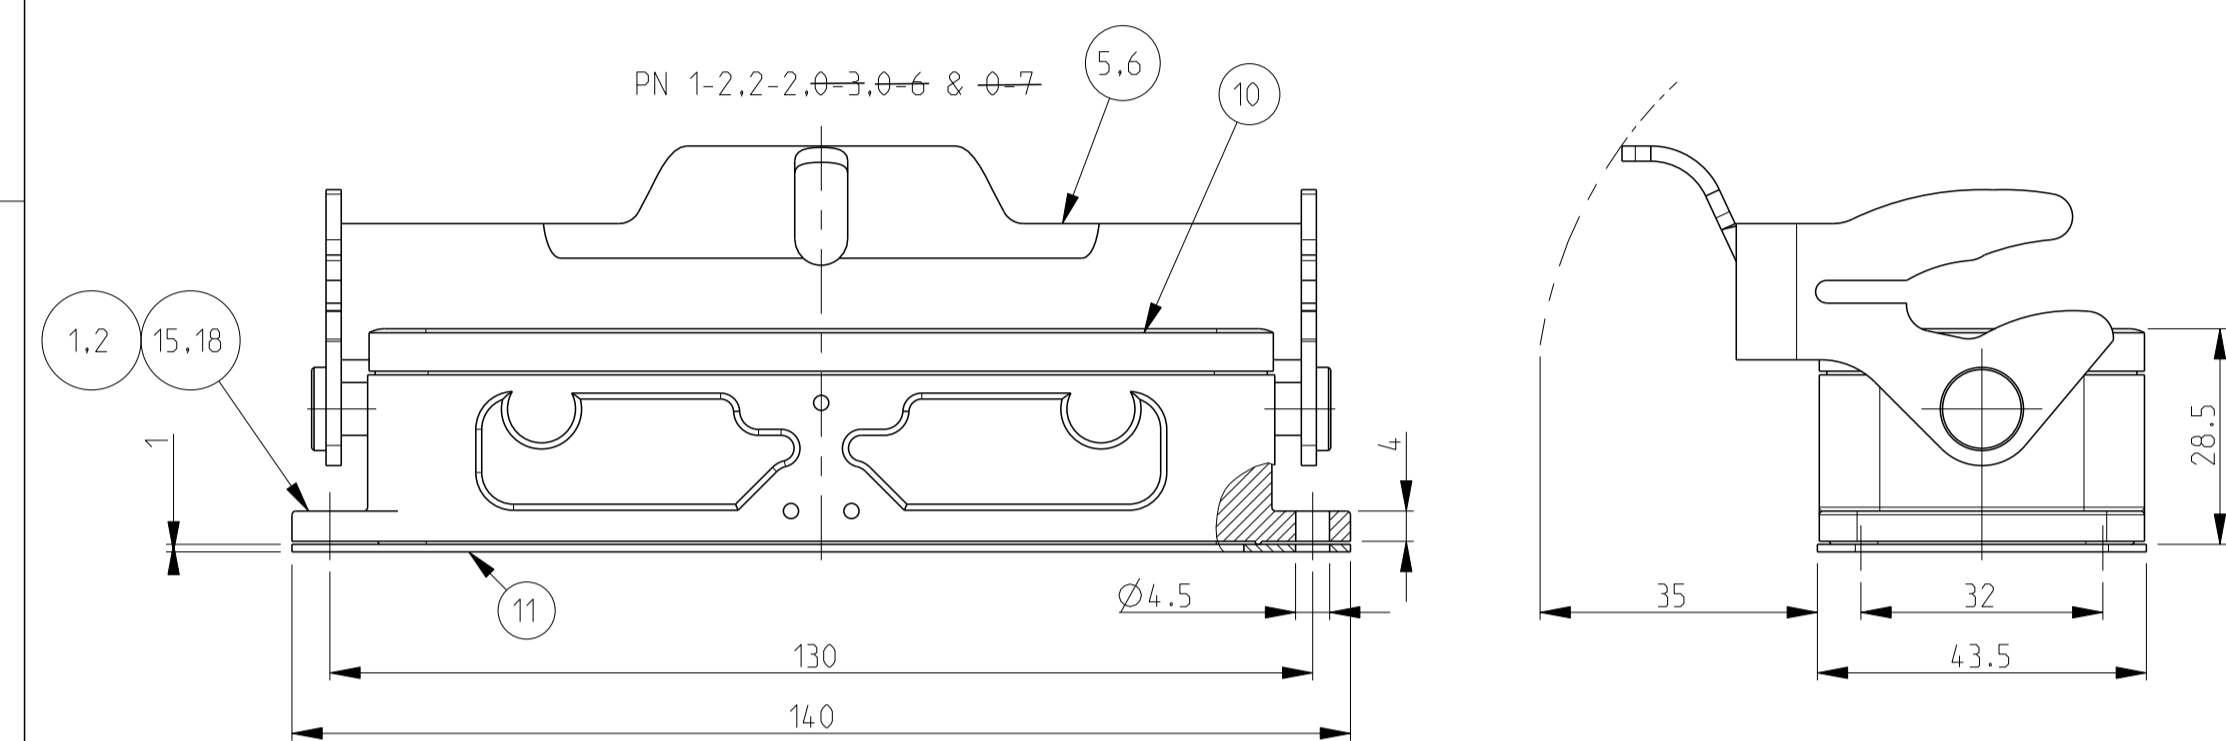

REVISIONS				
P	LTN	DESCRIPTION	DATE	OWN APVD
C	ECR-15-015721		18FEB2016	GCM JB
C1	ECR-16-015318		18AUG2017	GR MKO
C2	ECR-16-016768		15NOV2017	GR MKO
C3	ECR-17-014033		13MAR2018	SG MKO

- NOTES
- Material : Housing : aluminium die casting alloy  
Seals : Neoprene : Viton
  - Surface : Varnish - Grey  
- Aluminium oxide  
- Varnish black
  - Varnish on the inside is not necessary
  - Packaging  
Quantity 5 pieces in a box

ITEM NO	DESCRIPTION	MATERIAL	SURFACE	COLOR	ITEM NO	NOTES
1	Surface mounted housing side entry HB	Aluminium			23	With diecast bolt
2	Profile seal	Neoprene		Black	22	Conductive
3	Flange seal	Neoprene		Black	21	Conductive
4	Surface mounted housing side entry HB	Aluminium	Chromit AL TCP passivation	Black RAL9005	20	
5	Surface mounted housing side entry HB	Aluminium		Grey RAL7001	19	Neutral
6	Flange seal	Neoprene		Black	18	2 mm thick
7	Surface mounted housing side entry HB	Aluminium		Grey RAL7001	17	Noses milled off
8	Surface mounted housing side entry HB	Aluminium		Grey	16	Without TE indication
9	Surface mounted housing side entry HB-K	Aluminium	Aluminium oxide	Blank	15	
10	Surface mounted housing side entry HB	Aluminium		Grey RAL7001	14	Elecon-logo
11	Flanged seal	Viton		Black	13	
12	Profile seal	Viton		Light grey	12	3 mm thick
13	Flange seal	Neoprene		Black	11	1 mm thick
14	Profile seal	Neoprene		Black	10	
15	VS-Clip bolt	Steel	Zinc plated	Blue	9	
16	ZB-Clip bolt	Stainless steel		Blank	8	
17	ZB-Clip bolt	Steel	Zinc plated	Blue	7	
18	LB-Side clip	Stainless steel		Blank	6	
19	LB-Side clip	Steel	Zinc plated	Blue	5	
20	VS-Locking clip	Stainless steel		Blank	4	
21	VS-Locking clip	Steel	Zinc plated	Blue	3	
22	Surface mounted housing side entry HB-K	Aluminium	Aluminium oxide	Black RAL9005	2	
23	Surface mounted housing side entry HB	Aluminium		Grey RAL7001	1	