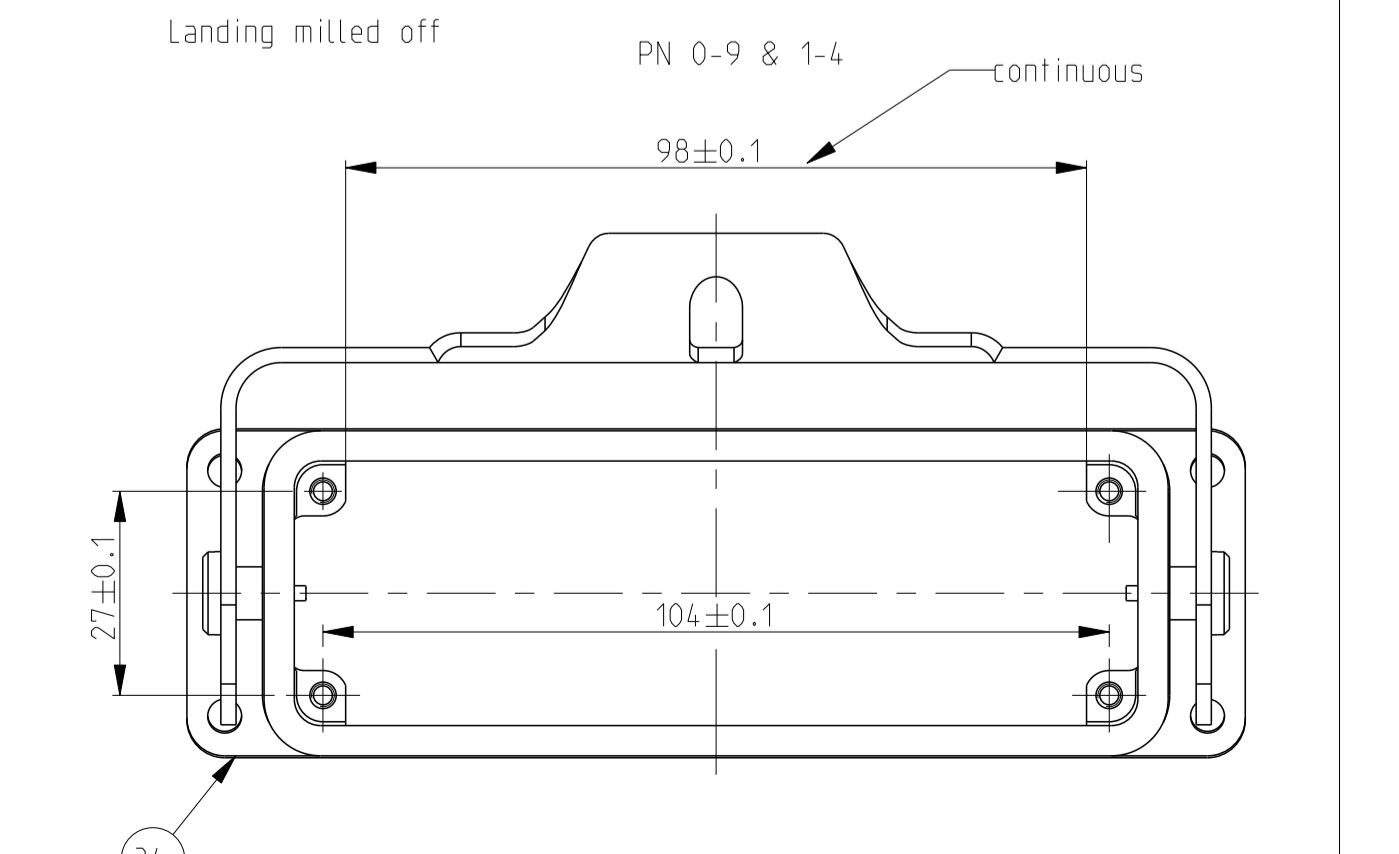

REVISIONS				
P	LTN	DESCRIPTION	DATE	OWN APVD
C	ECR-15-015721		18FEB2016	GCM JB
C1	ECR-16-015318		18AUG2017	GR MKO
C2	ECR-16-016768		15NOV2017	GR MKO
C3	ECR-17-014033		13MAR2018	SG MKO

- NOTES
- Material : Housing : aluminium die casting alloy  
Seals : Neoprene : Viton
  - Surface : Varnish - Grey  
- Aluminium oxide  
- Varnish black
  - Varnish on the inside is not necessary
  - Packaging  
Quantity 5 pieces in a box

ITEM NO	DESCRIPTION	MATERIAL	SURFACE	COLOR	ITEM NO	NOTES
1	Surface mounted housing side entry HB	Aluminium			23	With diecast bolt
2	Profile seal	Neoprene		Black	22	Conductive
3	Flange seal	Neoprene		Black	21	Conductive
4	Surface mounted housing side entry HB	Aluminium	Chromit AL TCP passivation	Black RAL9005	20	
5	Surface mounted housing side entry HB	Aluminium		Grey RAL7001	19	Neutral
6	Flange seal	Neoprene		Black	18	2 mm thick
7	Surface mounted housing side entry HB	Aluminium		Grey RAL7001	17	Noses milled off
8	Surface mounted housing side entry HB	Aluminium		Grey	16	Without TE indication
9	Surface mounted housing side entry HB-K	Aluminium	Aluminium oxide	Blank	15	
10	Surface mounted housing side entry HB	Aluminium		Grey RAL7001	14	Elecon-logo
11	Flanged seal	Viton		Black	13	
12	Profile seal	Viton		Light grey	12	3 mm thick
13	Flange seal	Neoprene		Black	11	1 mm thick
14	Profile seal	Neoprene		Black	10	
15	VS-Clip bolt	Steel	Zinc plated	Blue	9	
16	ZB-Clip bolt	Stainless steel		Blank	8	
17	ZB-Clip bolt	Steel	Zinc plated	Blue	7	
18	LB-Side clip	Stainless steel		Blank	6	
19	LB-Side clip	Steel	Zinc plated	Blue	5	
20	VS-Locking clip	Stainless steel		Blank	4	
21	VS-Locking clip	Steel	Zinc plated	Blue	3	
22	Surface mounted housing side entry HB-K	Aluminium	Aluminium oxide	Black RAL9005	2	
23	Surface mounted housing side entry HB	Aluminium		Grey RAL7001	1	