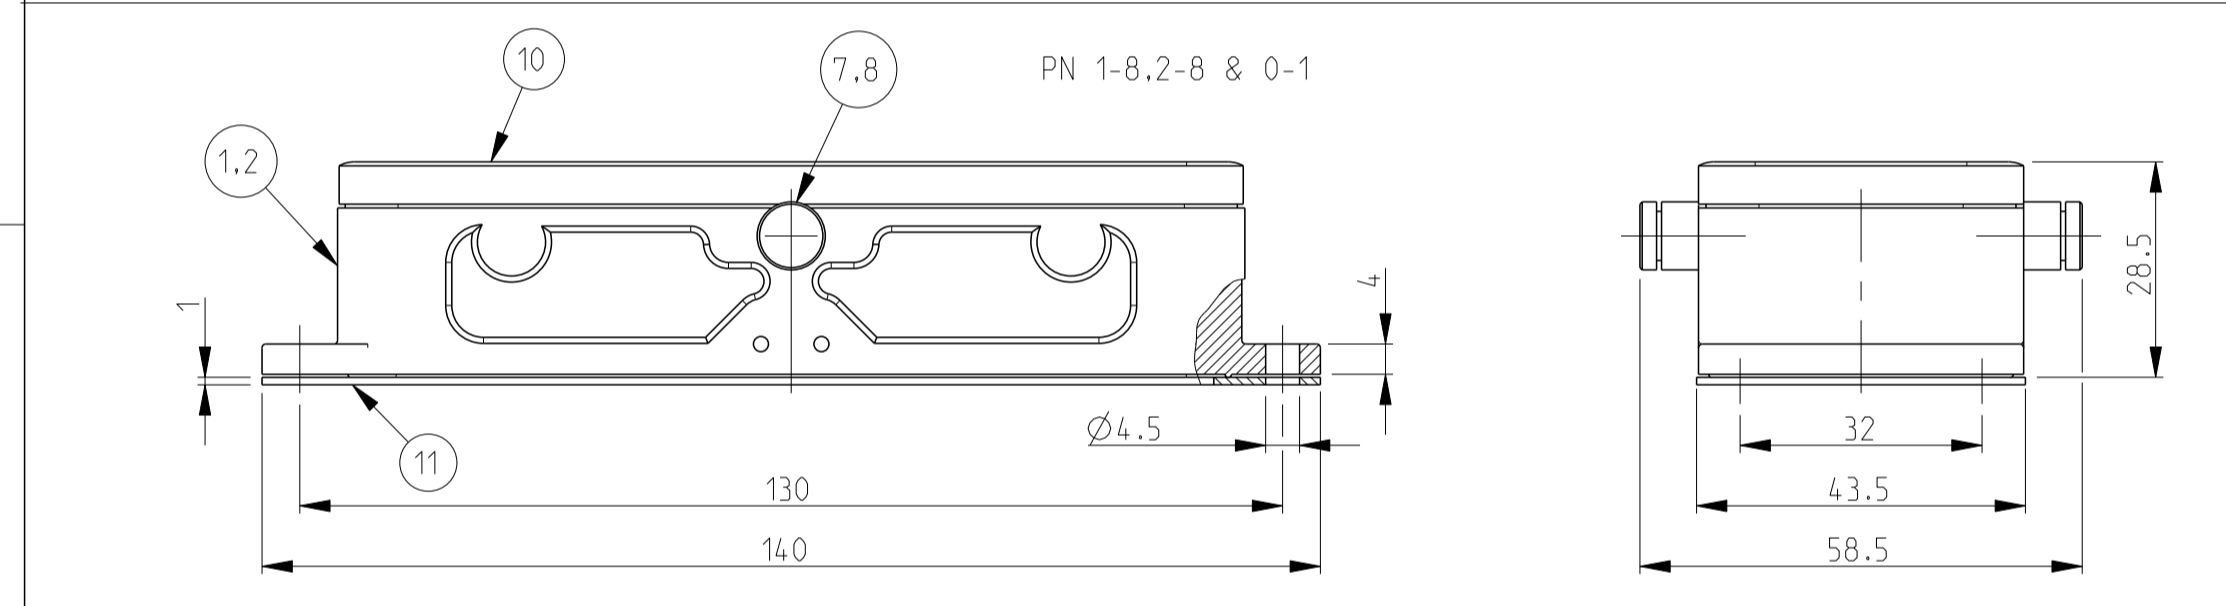

REVISIONS				
P	LTN	DESCRIPTION	DATE	OWN APVD
C	ECR-15-015721		18FEB2016	GCM JB
C1	ECR-16-015318		18AUG2017	GR MKO
C2	ECR-16-016768		15NOV2017	GR MKO
C3	ECR-17-014033		13MAR2018	SG MKO

- NOTES
- Material : Housing : aluminium die casting alloy  
Seals : Neoprene : Viton
  - Surface : Varnish - Grey  
- Aluminium oxide  
- Varnish black
  - Varnish on the inside is not necessary
  - Packaging  
Quantity 5 pieces in a box

ITEM NO	DESCRIPTION	MATERIAL	SURFACE	COLOR	ITEM NO	NOTES
1	Surface mounted housing side entry HB	Aluminium			23	With diecast bolt
2	Profile seal	Neoprene		Black	22	Conductive
3	Flange seal	Neoprene		Black	21	Conductive
4	Surface mounted housing side entry HB	Aluminium	Chromit AL TCP passivation	Black RAL9005	20	
5	Surface mounted housing side entry HB	Aluminium		Grey RAL7001	19	Neutral
6	Flange seal	Neoprene		Black	18	2 mm thick
7	Surface mounted housing side entry HB	Aluminium		Grey RAL7001	17	Noses milled off
8	Surface mounted housing side entry HB	Aluminium		Grey	16	Without TE indication
9	Surface mounted housing side entry HB-K	Aluminium	Aluminium oxide	Blank	15	
10	Surface mounted housing side entry HB	Aluminium		Grey RAL7001	14	Elecon-logo
11	Flanged seal	Viton		Black	13	
12	Profile seal	Viton		Light grey	12	3 mm thick
13	Flange seal	Neoprene		Black	11	1 mm thick
14	Profile seal	Neoprene		Black	10	
15	VS-Clip bolt	Steel	Zinc plated	Blue	9	
16	ZB-Clip bolt	Stainless steel		Blank	8	
17	ZB-Clip bolt	Steel	Zinc plated	Blue	7	
18	LB-Side clip	Stainless steel		Blank	6	
19	LB-Side clip	Steel	Zinc plated	Blue	5	
20	VS-Locking clip	Stainless steel		Blank	4	
21	VS-Locking clip	Steel	Zinc plated	Blue	3	
22	Surface mounted housing side entry HB-K	Aluminium	Aluminium oxide	Black RAL9005	2	
23	Surface mounted housing side entry HB	Aluminium		Grey RAL7001	1	