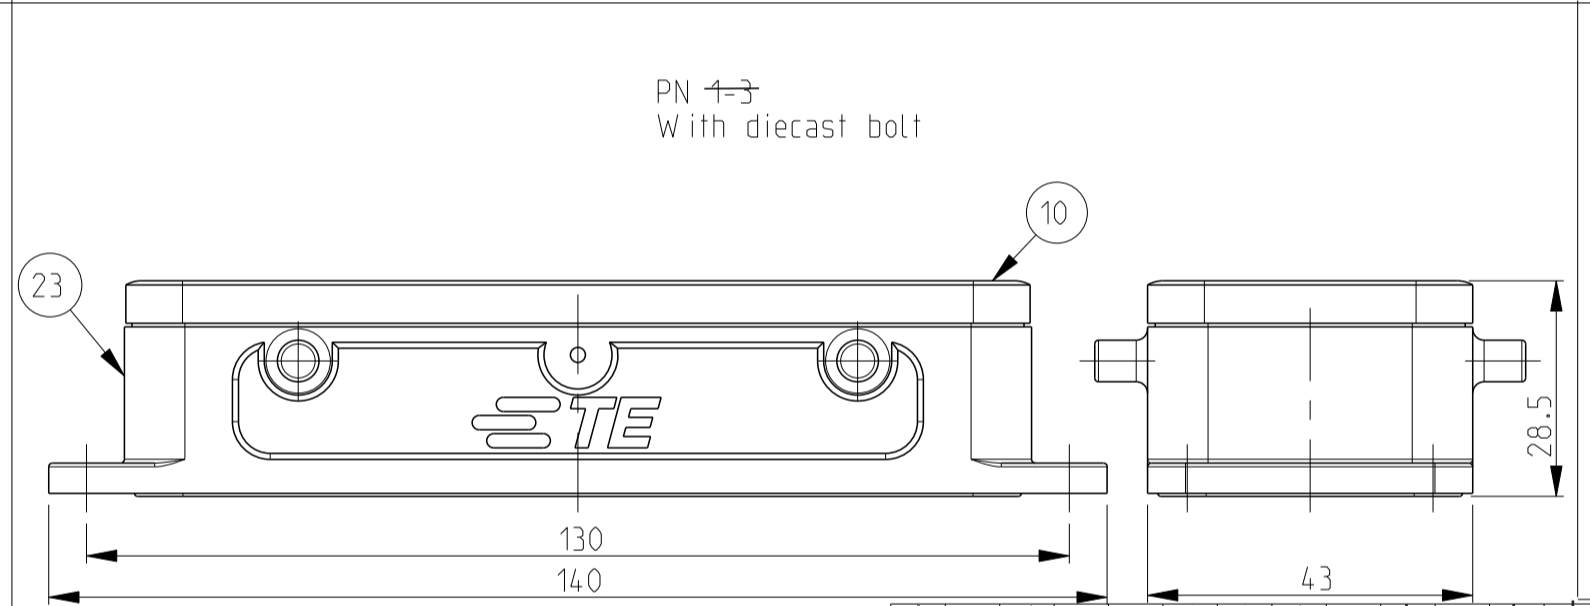

REVISIONS				
P	LTN	DESCRIPTION	DATE	OWN APVD
C	ECR-15-015721		18FEB2016	GCM JB
C1	ECR-16-015318		18AUG2017	GR MKO
C2	ECR-16-016768		15NOV2017	GR MKO
C3	ECR-17-014033		13MAR2018	SG MKO

- NOTES
- Material : Housing : aluminium die casting alloy  
Seals : Neoprene : Viton
  - Surface : Varnish - Grey  
- Aluminium oxide  
- Varnish black
  - Varnish on the inside is not necessary
  - Packaging  
Quantity 5 pieces in a box

ITEM NO	DESCRIPTION	MATERIAL	SURFACE	COLOR	ITEM NO	NOTES
1	Surface mounted housing side entry HB	Aluminium			23	With diecast bolt
2	Profile seal	Neoprene		Black	22	Conductive
3	Flange seal	Neoprene		Black	21	Conductive
4	Surface mounted housing side entry HB	Aluminium	Chromit AL TCP passivation	Black RAL9005	20	
5	Surface mounted housing side entry HB	Aluminium		Grey RAL7001	19	Neutral
6	Flange seal	Neoprene		Black	18	2 mm thick
7	Surface mounted housing side entry HB	Aluminium		Grey RAL7001	17	Noses milled off
8	Surface mounted housing side entry HB	Aluminium		Grey	16	Without TE indication
9	Surface mounted housing side entry HB-K	Aluminium	Aluminium oxide	Blank	15	
10	Surface mounted housing side entry HB	Aluminium		Grey RAL7001	14	Elecon-logo
11	Flanged seal	Viton		Black	13	
12	Profile seal	Viton		Light grey	12	3 mm thick
13	Flange seal	Neoprene		Black	11	1 mm thick
14	Profile seal	Neoprene		Black	10	
15	VS-Clip bolt	Steel	Zinc plated	Blue	9	
16	ZB-Clip bolt	Stainless steel		Blank	8	
17	ZB-Clip bolt	Steel	Zinc plated	Blue	7	
18	LB-Side clip	Stainless steel		Blank	6	
19	LB-Side clip	Steel	Zinc plated	Blue	5	
20	VS-Locking clip	Stainless steel		Blank	4	
21	VS-Locking clip	Steel	Zinc plated	Blue	3	
22	Surface mounted housing side entry HB-K	Aluminium	Aluminium oxide	Black RAL9005	2	
23	Surface mounted housing side entry HB	Aluminium		Grey RAL7001	1	