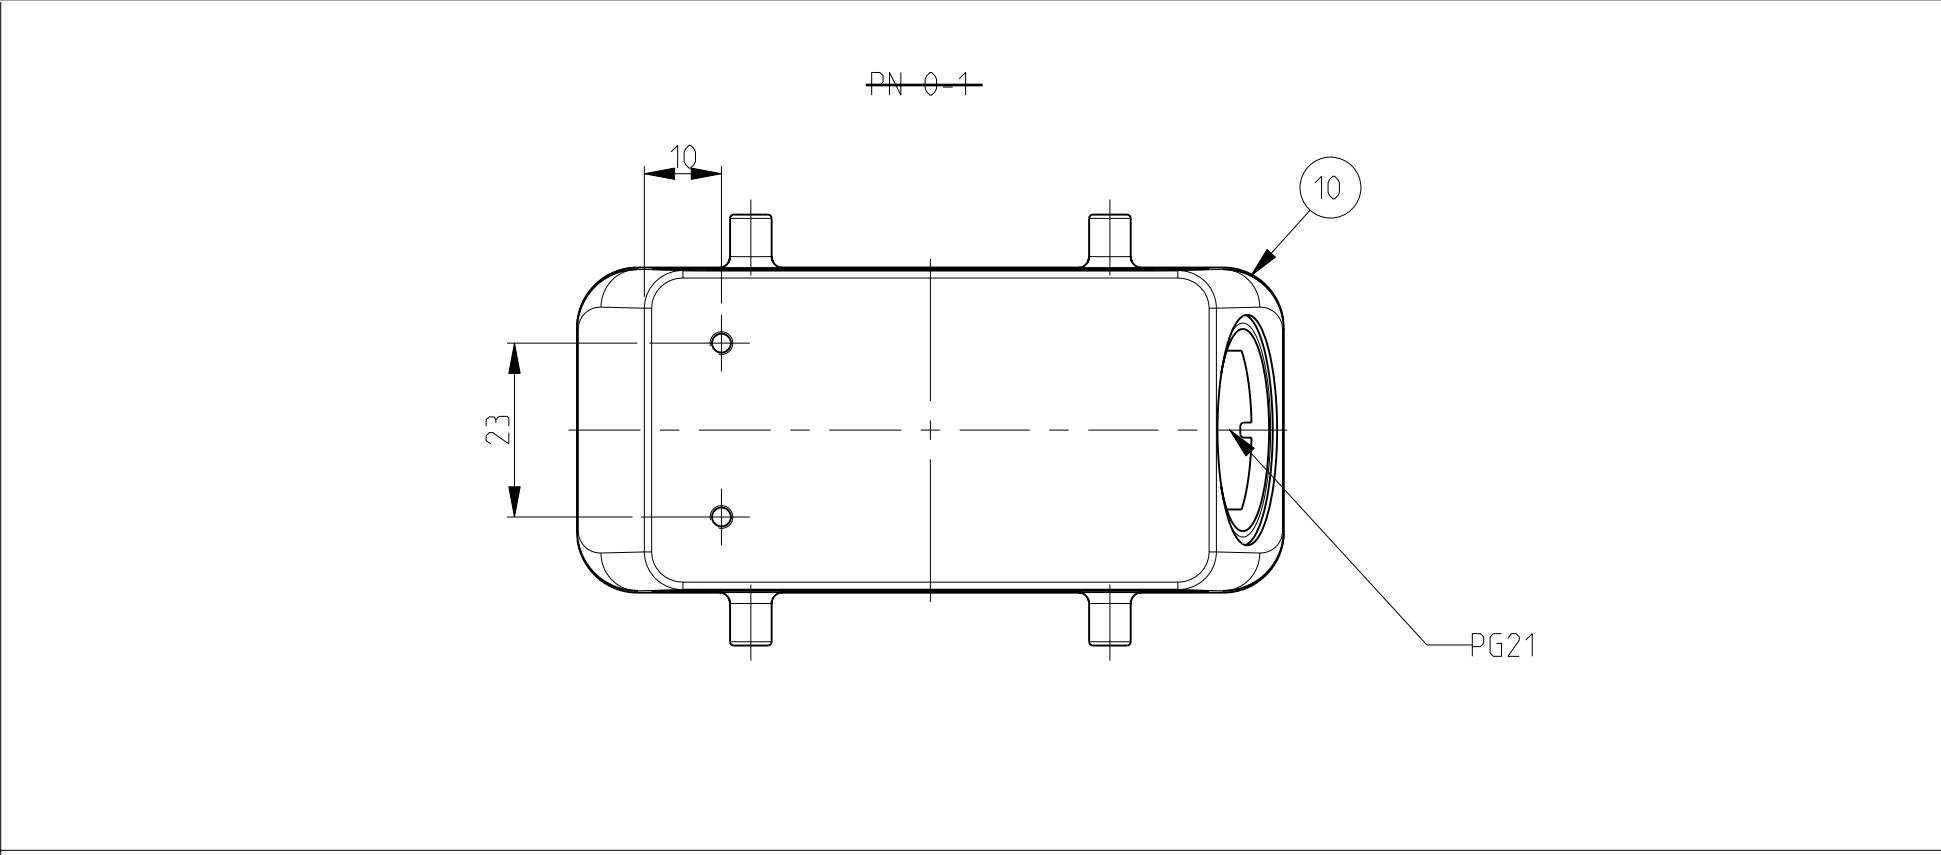

LOC	DIST	REVISIONS			
P	LTR	DESCRIPTION	DATE	DWN	APVD
A6		REVISED PER ECO-09-027197	16DEC2009	KK	AEQ
A7		ECR-17-013084	2APR18	SG	MKO

- NOTES
- Material: Housing: aluminium diecasting alloy
 - Surface: - Powder varnish grey
- Aluminium oxide+
- Varnish black
 - Varnish on the inside not necessary
 - Packaging
Packaging quantity 5 piece in a box
- ⚠️ OBSOLETE PARTS: OBSOLETE CIS STREAMLINING PER D.RENAUD/D.SINISI

QTY	DESCRIPTION	MATERIAL	SURFACE	COLOR	ITEM NO	NOTES
10	Hood HB.16 Pg.1.21	Aluminium		Grey	10	2xM3 for nameplate
9	ZB-Locking Clip	Stainless steel		Blue	9	-
8	ZB-Locking Clip	Steel	Zinc plated	Blue	8	-
7	LB-Clip bolt	Stainless steel		Blue	7	-
6	LB-Clip bolt	Steel	Zinc plated	Blue	6	Special
5	VS-Locking clip	Steel	Zinc plated	Blue	5	-
4	VS-Clip bolt	Stainless steel		Blue	4	-
3	Hood HB.16 Pg.1.21	Aluminium		No varnish	3	-
2	Hood HB.16 Pg.1.21	Aluminium	Aluminium oxide	Black	2	Special
1	Hood HB.16 Pg.1.21	Aluminium		Grey	1	-

TE Connectivity logo and name.

DATE: 31.03.1999
 CHK: Schneider
 APVD: Schneider

PRODUCT SPEC: 108-74001
 108-74003
 APPLICATION SPEC: 114-74001
 114-74004

WEIGHT: A | 00779 C=1102292

CUSTOMER DRAW ING

SCALE: 1:1 SHEET: 1 OF 1 REV: A7