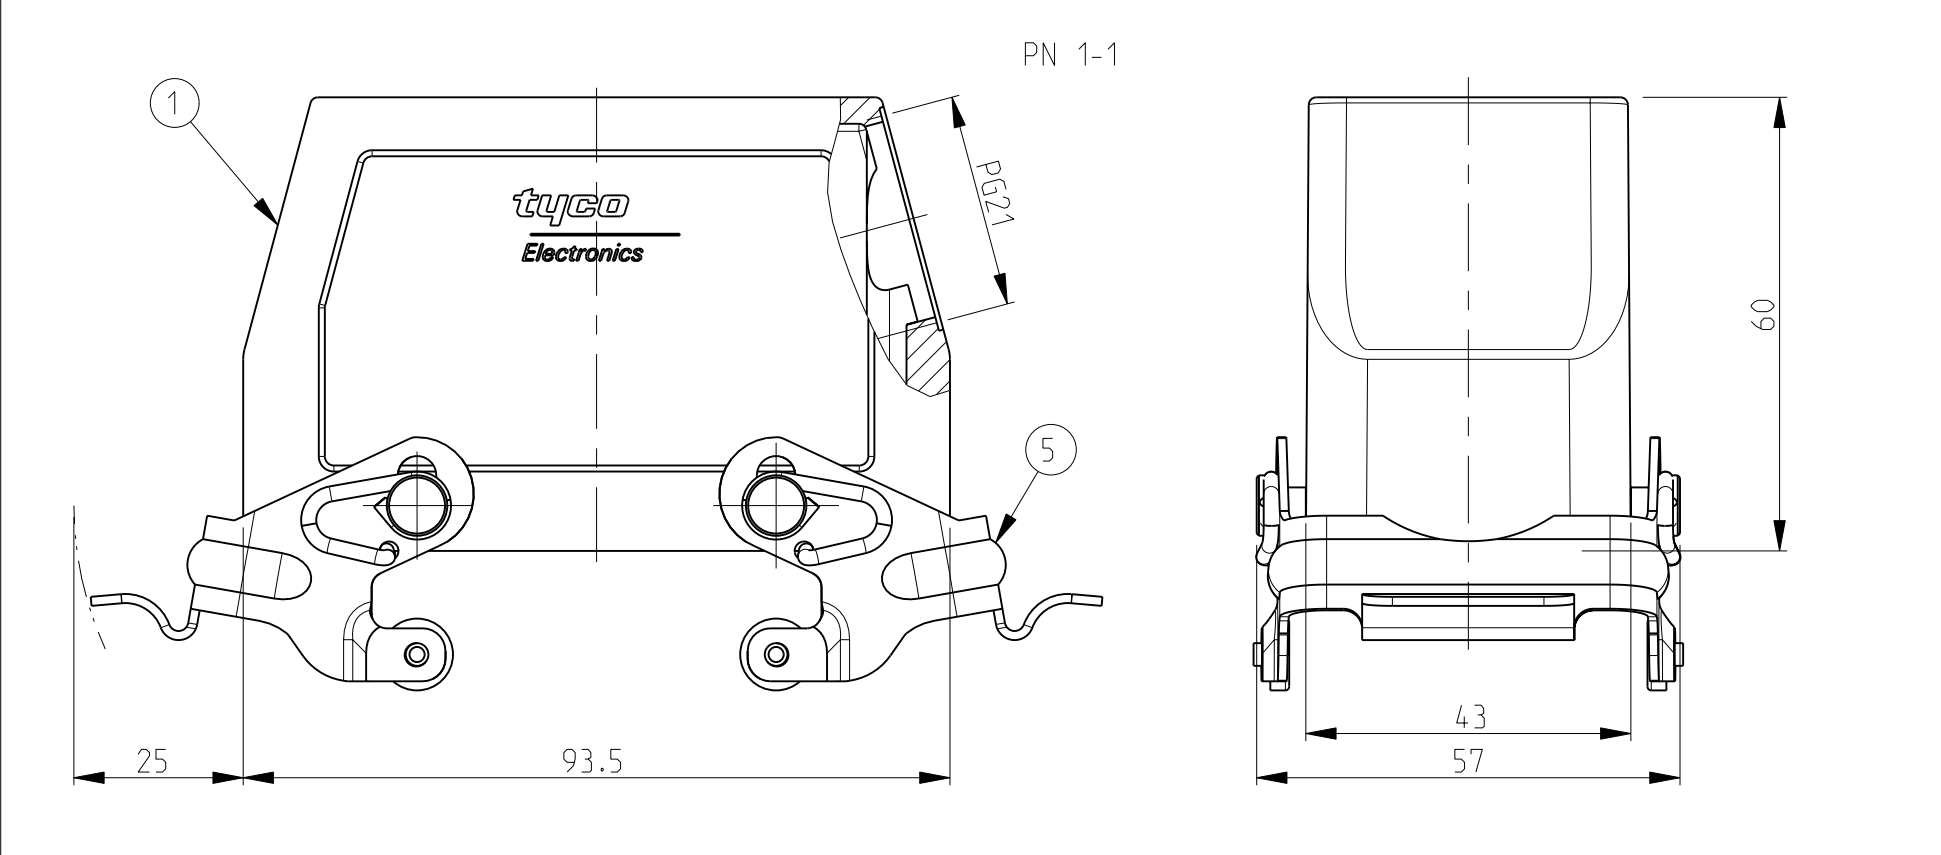

LOC	DIST	REVISIONS			
P	LTR	DESCRIPTION	DATE	DWN	APVD
A6		REVISED PER ECO-09-027197	16DEC2009	KK	AEQ
A7		ECR-17-013084	2APR18	SG	MKO

- NOTES
- Material: Housing: aluminium diecasting alloy
 - Surface: - Powder varnish grey
- Aluminium oxide+
- Varnish black
 - Varnish on the inside not necessary
 - Packaging
Packaging quantity 5 piece in a box
- ⚠️ OBSOLETE PARTS: OBSOLETE CIS STREAMLINING PER D.RENAUD/D.SINISI

QTY	DESCRIPTION	MATERIAL	SURFACE	COLOR	ITEM NO	NOTES
10	Hood HB.16 Pg.1.21	Aluminium		Grey	10	2xM3 for nameplate
9	ZB-Locking Clip	Stainless steel		Blue	9	-
8	ZB-Locking Clip	Steel	Zinc plated	Blue	8	-
7	LB-Clip bolt	Stainless steel		Blue	7	-
6	LB-Clip bolt	Steel	Zinc plated	Blue	6	Special
5	VS-Locking clip	Steel	Zinc plated	Blue	5	-
4	VS-Clip bolt	Stainless steel		Blue	4	-
3	Hood HB.16 Pg.1.21	Aluminium		No varnish	3	-
2	Hood HB.16 Pg.1.21	Aluminium	Aluminium oxide	Black	2	Special
1	Hood HB.16 Pg.1.21	Aluminium		Grey	1	-

TE Connectivity logo and name.

DATE: 31.03.1999
 CHK: Schneider
 APVD: Schneider

PRODUCT SPEC: 108-74001
 108-74003
 APPLICATION SPEC: 114-74001
 114-74004

WEIGHT: A | 00779 C=1102292

CUSTOMER DRAW ING

SCALE: 1:1 SHEET: 1 OF 1 REV: A7