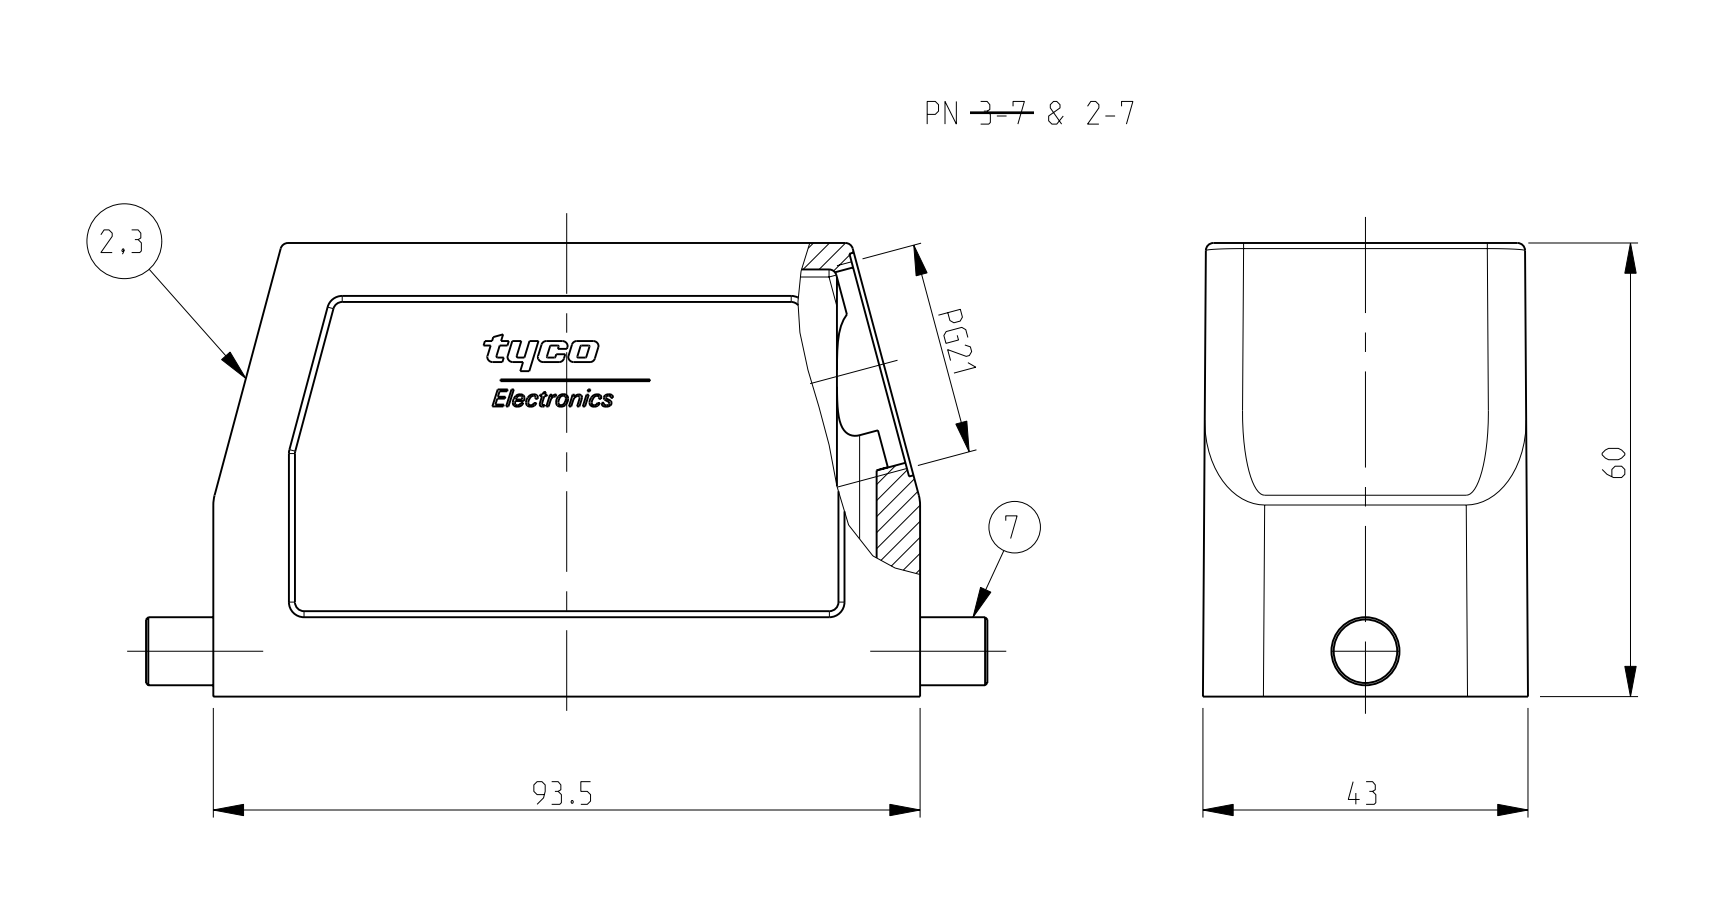

LOC	DIST	REVISIONS			
P	LTR	DESCRIPTION	DATE	DWN	APVD
A6		REVISED PER ECO-09-027197	16DEC2009	KK	AEQ
A7		ECR-17-013084	2APR18	SG	MKO

- NOTES
- Material: Housing: aluminium diecasting alloy
 - Surface: - Powder varnish grey
- Aluminium oxide+
- Varnish black
 - Varnish on the inside not necessary
 - Packaging
Packaging quantity 5 piece in a box
- ⚠️ OBSOLETE PARTS: OBSOLETE CIS STREAMLINING PER D.RENAUD/D.SINISI

QTY	DESCRIPTION	MATERIAL	SURFACE	COLOR	ITEM NO	NOTES
10	Hood HB.16 Pg.1.21	Aluminium		Grey	10	2xM3 for nameplate
9	ZB-Locking Clip	Stainless steel		Blue	9	-
8	ZB-Locking Clip	Steel	Zinc plated	Blue	8	-
7	LB-Clip bolt	Stainless steel		Blue	7	-
6	LB-Clip bolt	Steel	Zinc plated	Blue	6	Special
5	VS-Locking clip	Steel	Zinc plated	Blue	5	-
4	VS-Clip bolt	Stainless steel		Blue	4	-
3	Hood HB.16 Pg.1.21	Aluminium		No varnish	3	-
2	Hood HB.16 Pg.1.21	Aluminium	Aluminium oxide	Black	2	Special
1	Hood HB.16 Pg.1.21	Aluminium		Grey	1	-

TE Connectivity logo and name.

DATE: 31.03.1999
 CHK: Schneider
 APVD: Schneider

PRODUCT SPEC: 108-74001
 108-74003
 APPLICATION SPEC: 114-74001
 114-74004

WEIGHT: A | 00779 C=1102292

CUSTOMER DRAW ING

SCALE: 1:1 SHEET: 1 OF 1 REV: A7