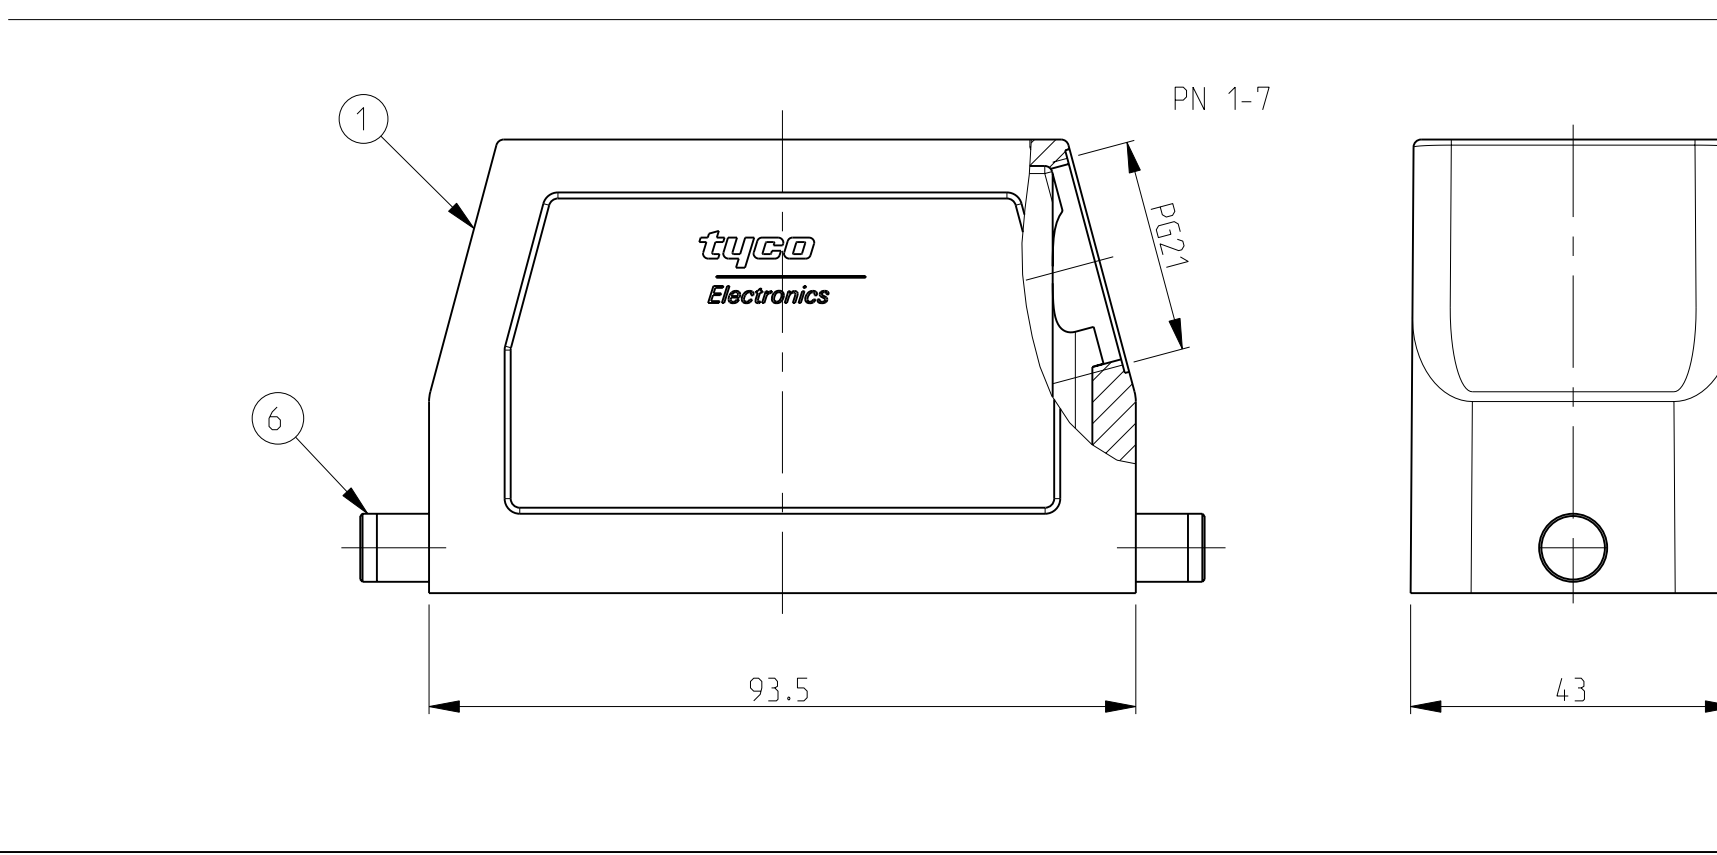

LOC	DIST	REVISIONS			
P	LTR	DESCRIPTION	DATE	DWN	APVD
A6		REVISED PER ECO-09-027197	16DEC2009	KK	AEQ
A7		ECR-17-013084	2APR18	SG	MKO

- NOTES
- Material: Housing: aluminium diecasting alloy
 - Surface: - Powder varnish grey
- Aluminium oxide+
- Varnish black
 - Varnish on the inside not necessary
 - Packaging
Packaging quantity 5 piece in a box
- ⚠️ OBSOLETE PARTS: OBSOLETE CIS STREAMLINING PER D.RENAUD/D.SINISI

QTY	DESCRIPTION	MATERIAL	SURFACE	COLOR	ITEM NO	NOTES
10	Hood HB.16 Pg.1.21	Aluminium		Grey	10	2xM3 for nameplate
9	ZB-Locking Clip	Stainless steel		Blue	9	-
8	ZB-Locking Clip	Steel	Zinc plated	Blue	8	-
7	LB-Clip bolt	Stainless steel		Blue	7	-
6	LB-Clip bolt	Steel	Zinc plated	Blue	6	Special
5	VS-Locking clip	Steel	Zinc plated	Blue	5	-
4	VS-Clip bolt	Stainless steel		Blue	4	-
3	Hood HB.16 Pg.1.21	Aluminium		No varnish	3	-
2	Hood HB.16 Pg.1.21	Aluminium	Aluminium oxide	Black	2	Special
1	Hood HB.16 Pg.1.21	Aluminium		Grey	1	-

TE Connectivity logo and name.

DATE: 31.03.1999
 CHK: Schneider
 APVD: Schneider

PRODUCT SPEC: 108-74001
 108-74003
 APPLICATION SPEC: 114-74001
 114-74004

WEIGHT: A | 00779 C=1102292

CUSTOMER DRAW ING

SCALE: 1:1 SHEET: 1 OF 1 REV: A7