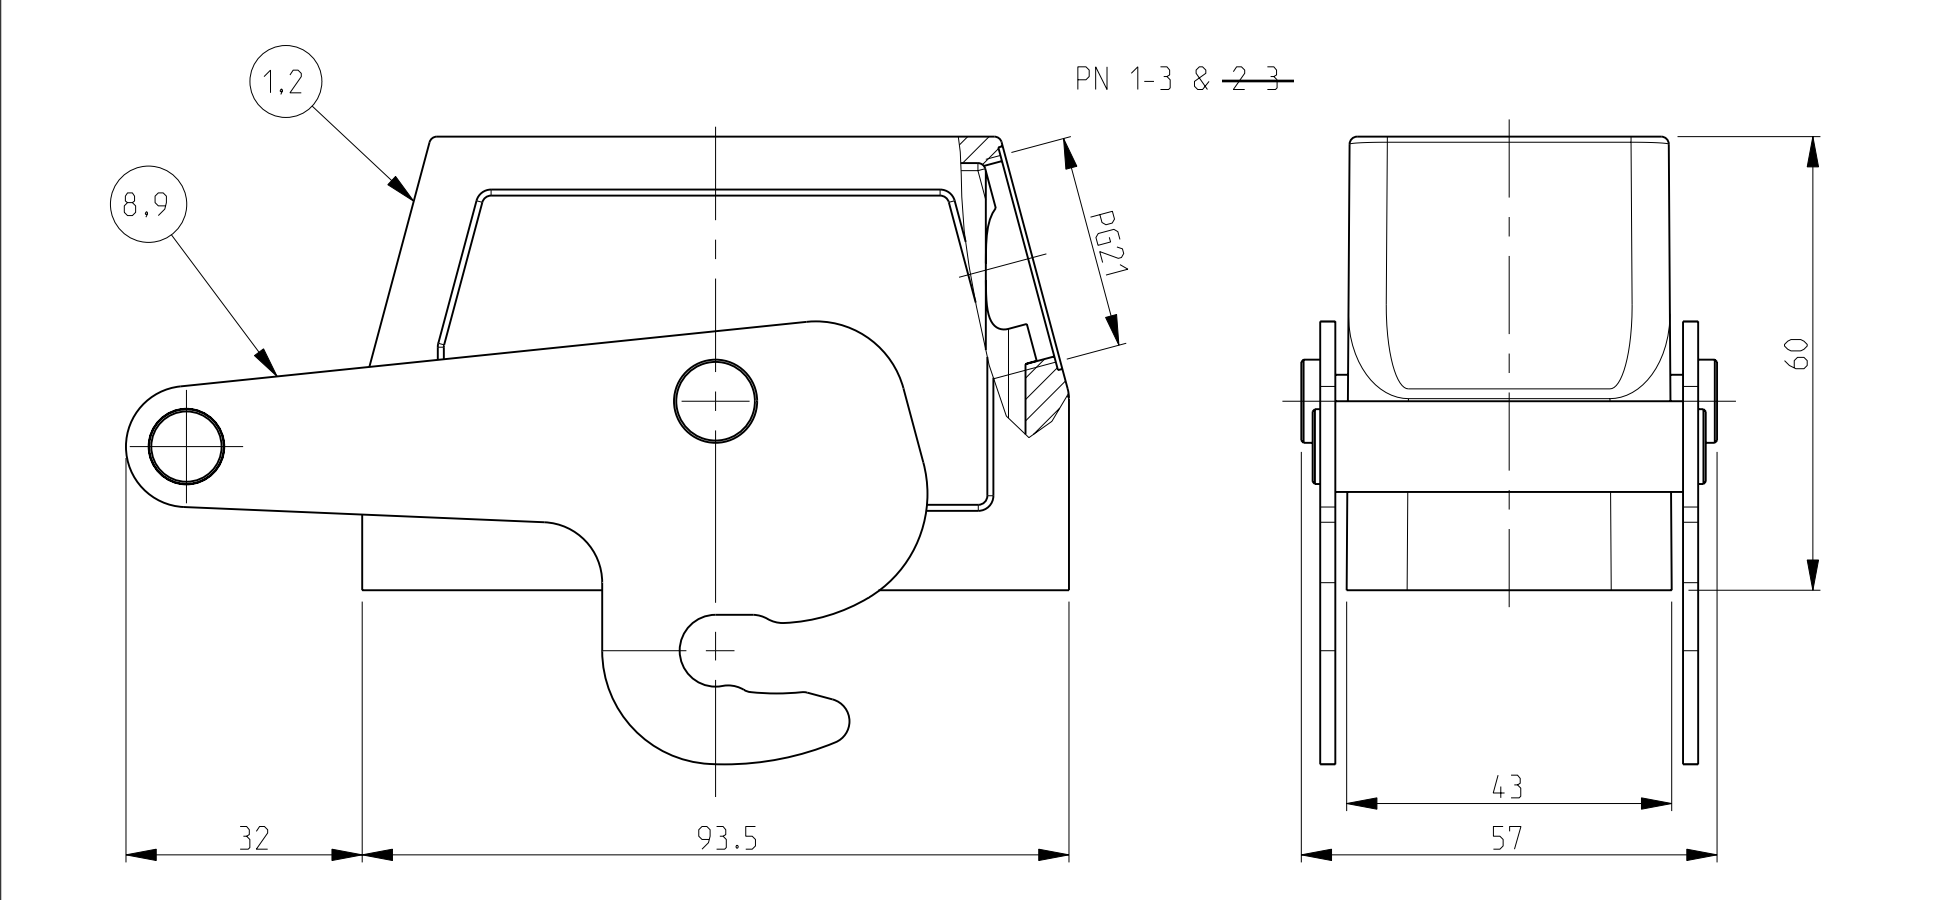

LOC	DIST	REVISIONS			
P	LTR	DESCRIPTION	DATE	DWN	APVD
A6		REVISED PER ECO-09-027197	16DEC2009	KK	AEQ
A7		ECR-17-013084	2APR18	SG	MKO

- NOTES
- Material: Housing: aluminium diecasting alloy
 - Surface: - Powder varnish grey
- Aluminium oxide+
- Varnish black
 - Varnish on the inside not necessary
 - Packaging
Packaging quantity 5 piece in a box
- ⚠️ OBSOLETE PARTS: OBSOLETE CIS STREAMLINING PER D.RENAUD/D.SINISI

QTY	DESCRIPTION	MATERIAL	SURFACE	COLOR	ITEM NO	NOTES
10	Hood HB.16 Pg.1.21	Aluminium		Grey	10	2xM3 for nameplate
9	ZB-Locking Clip	Stainless steel		Blue	9	-
8	ZB-Locking Clip	Steel	Zinc plated	Blue	8	-
7	LB-Clip bolt	Stainless steel		Blue	7	-
6	LB-Clip bolt	Steel	Zinc plated	Blue	6	Special
5	VS-Locking clip	Steel	Zinc plated	Blue	5	-
4	VS-Clip bolt	Stainless steel		Blue	4	-
3	Hood HB.16 Pg.1.21	Aluminium		No varnish	3	-
2	Hood HB.16 Pg.1.21	Aluminium	Aluminium oxide	Black	2	Special
1	Hood HB.16 Pg.1.21	Aluminium		Grey	1	-

TE Connectivity logo and name.

DATE: 31.03.1999
 CHK: Schneider
 APVD: Schneider

PRODUCT SPEC: 108-74001
 108-74003
 APPLICATION SPEC: 114-74001
 114-74004

WEIGHT: A | 00779 C=1102292

CUSTOMER DRAW ING

SCALE: 1:1 SHEET: 1 OF 1 REV: A7