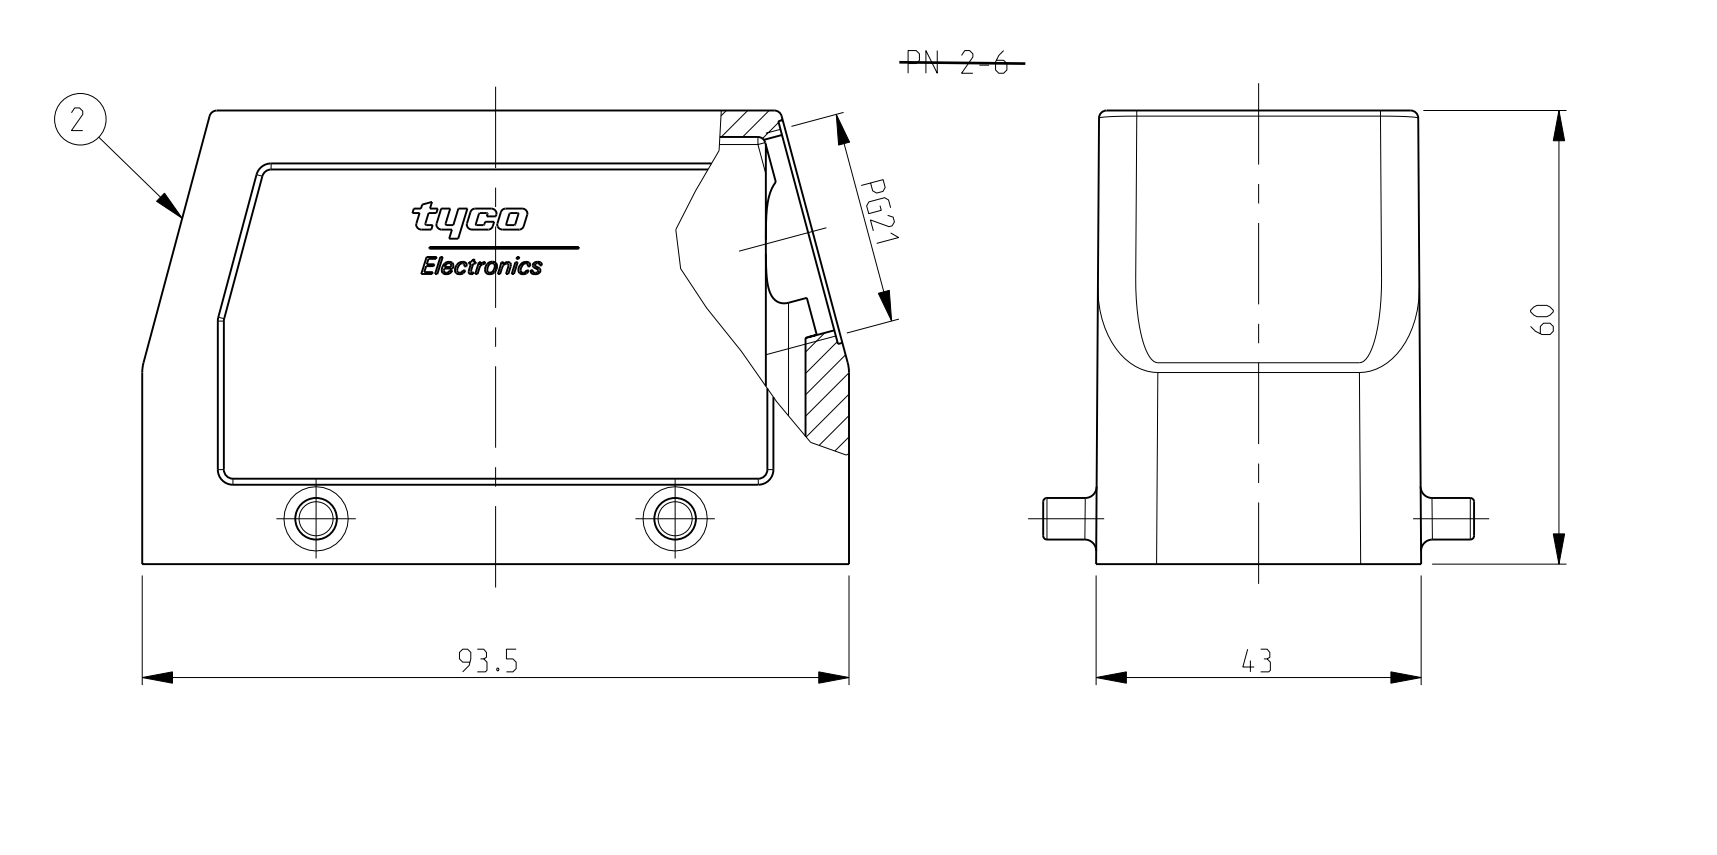

LOC	DIST	REVISIONS			
P	LTR	DESCRIPTION	DATE	DWN	APVD
A6		REVISED PER ECO-09-027197	16DEC2009	KK	AEQ
A7		ECR-17-013084	2APR18	SG	MKO

- NOTES
- Material: Housing: aluminium diecasting alloy
 - Surface: - Powder varnish grey
- Aluminium oxide+
- Varnish black
 - Varnish on the inside not necessary
 - Packaging
Packaging quantity 5 piece in a box
- ⚠️ OBSOLETE PARTS: OBSOLETE CIS STREAMLINING PER D.RENAUD/D.SINISI

TE Connectivity logo and name.

DATE: 31.03.1999
 CHK: Schneider
 APVD: Schneider

PRODUCT SPEC: 108-74001
 108-74003
 APPLICATION SPEC: 114-74001
 114-74004

WEIGHT: A | 00779 C=1102292

CUSTOMER DRAW ING

SCALE: 1:1 SHEET: 1 OF 1 REV: A7