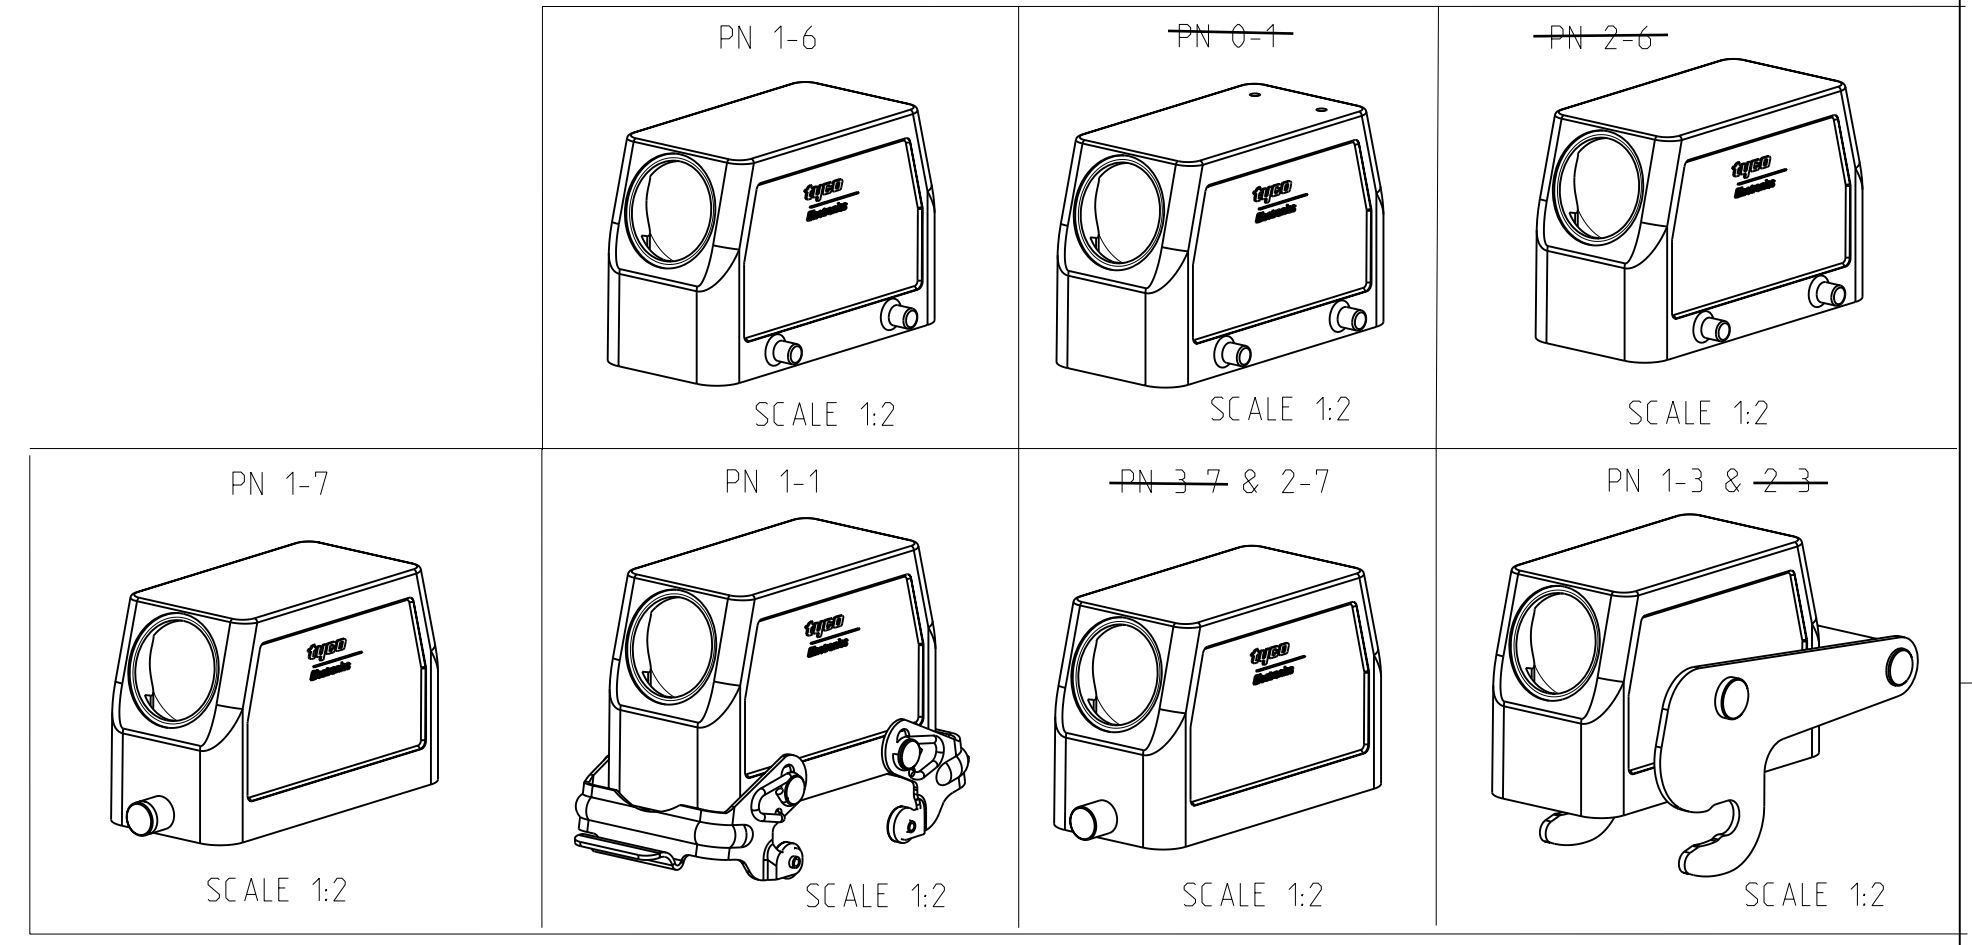

QTY	DESCRIPTION	MATERIAL	SURFACE	COLOR	ITEM NO	NOTES
10	Hood HB.16 Pg.1.21	Aluminium		Grey	10	2xM3 for nameplate
9	ZB-Locking Clip	Stainless steel		Blue	9	-
8	ZB-Locking Clip	Steel	Zinc plated	Blue	8	-
7	LB-Clip bolt	Stainless steel		Blue	7	-
6	LB-Clip bolt	Steel	Zinc plated	Blue	6	Special
5	VS-Locking clip	Steel	Zinc plated	Blue	5	-
4	VS-Clip bolt	Stainless steel		Blue	4	-
3	Hood HB.16 Pg.1.21	Aluminium		No varnish	3	-
2	Hood HB.16 Pg.1.21	Aluminium	Aluminium oxide	Black	2	Special
1	Hood HB.16 Pg.1.21	Aluminium		Grey	1	-

TE Connectivity logo and name.

DATE: 31.03.1999
 CHK: Schneider
 APVD: Schneider

PRODUCT SPEC: 108-74001
 108-74003
 APPLICATION SPEC: 114-74001
 114-74004

WEIGHT: A | 00779 C=1102292

CUSTOMER DRAW ING

SCALE: 1:1 SHEET: 1 OF 1 REV: A7