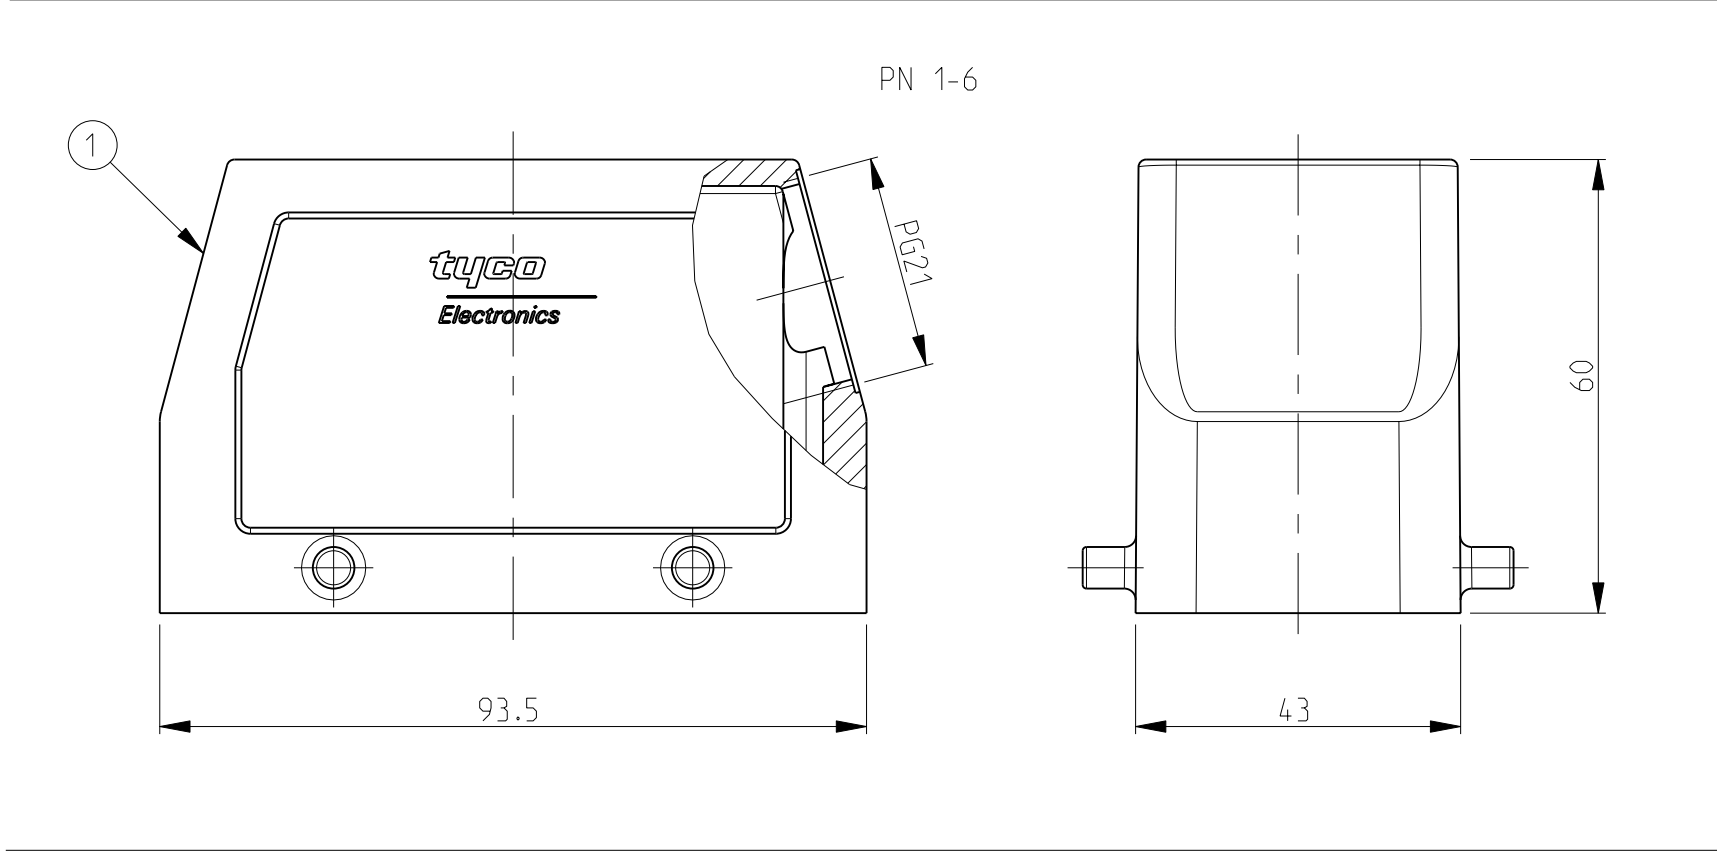

LOC	DIST	REVISIONS			
P	LTR	DESCRIPTION	DATE	DWN	APVD
A6		REVISED PER ECO-09-027197	16DEC2009	KK	AEQ
A7		ECR-17-013084	2APR18	SG	MKO

- NOTES
- Material: Housing: aluminium diecasting alloy
 - Surface: - Powder varnish grey
- Aluminium oxide+
- Varnish black
 - Varnish on the inside not necessary
 - Packaging
Packaging quantity 5 piece in a box
- ⚠️ OBSOLETE PARTS: OBSOLETE CIS STREAMLINING PER D.RENAUD/D.SINISI

QTY	DESCRIPTION	MATERIAL	SURFACE	COLOR	ITEM NO	NOTES
10	Hood HB.16 Pg.1.21	Aluminium		Grey	10	2xM3 for nameplate
9	ZB-Locking Clip	Stainless steel		Blue	9	-
8	ZB-Locking Clip	Steel	Zinc plated	Blue	8	-
7	LB-Clip bolt	Stainless steel		Blue	7	-
6	LB-Clip bolt	Steel	Zinc plated	Blue	6	Special
5	VS-Locking clip	Steel	Zinc plated	Blue	5	-
4	VS-Clip bolt	Stainless steel		Blue	4	-
3	Hood HB.16 Pg.1.21	Aluminium		No varnish	3	-
2	Hood HB.16 Pg.1.21	Aluminium	Aluminium oxide	Black	2	Special
1	Hood HB.16 Pg.1.21	Aluminium		Grey	1	-

TE Connectivity logo and name.

DATE: 31.03.1999
 CHK: Schneider
 APVD: Schneider

PRODUCT SPEC: 108-74001
 108-74003
 APPLICATION SPEC: 114-74001
 114-74004

WEIGHT: A | 00779 C=1102292

CUSTOMER DRAW ING

SCALE: 1:1 SHEET: 1 OF 1 REV: A7